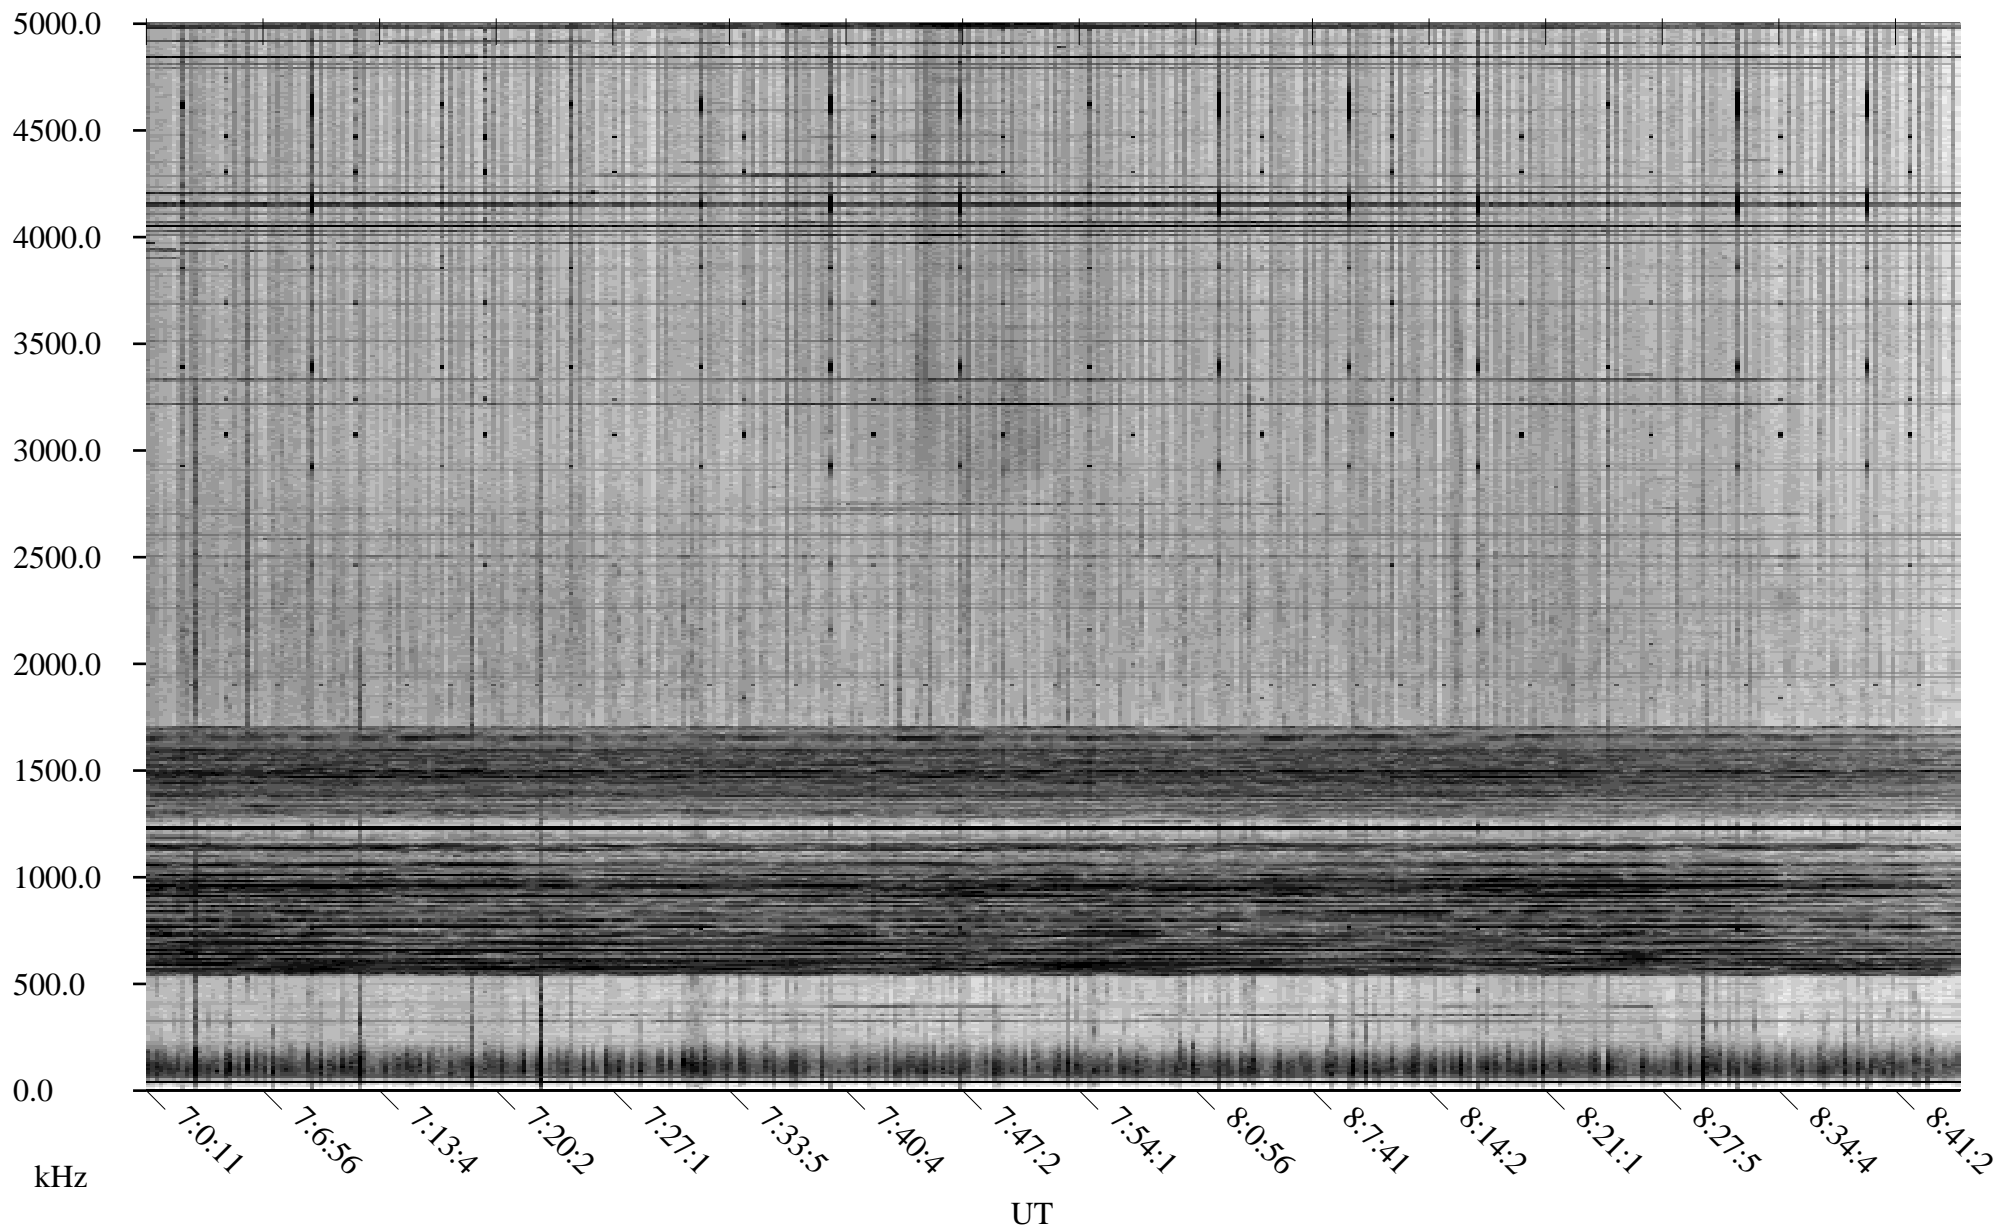

CHU07-29-21.dat.channel.2

Linear Scale Black = -100 White = -500

detail

Page 1

CHU07-29-21.dat.channel.2

Linear Scale Black = -100 White = -500

detail

Page 2

CHU07-29-21.dat.channel.2

Linear Scale Black = -100 White = -500

detail

Page 3

CHU07-29-21.dat.channel.2

Linear Scale Black = -100 White = -500

detail

CHU07-29-21.dat.channel.2

Linear Scale Black = -100 White = -500

detail

Page 5

CHU07-29-21.dat.channel.2

Linear Scale Black = -100 White = -500

detail

Page 6

CHU07-29-21.dat.channel.2

Linear Scale Black = -100 White = -500

detail