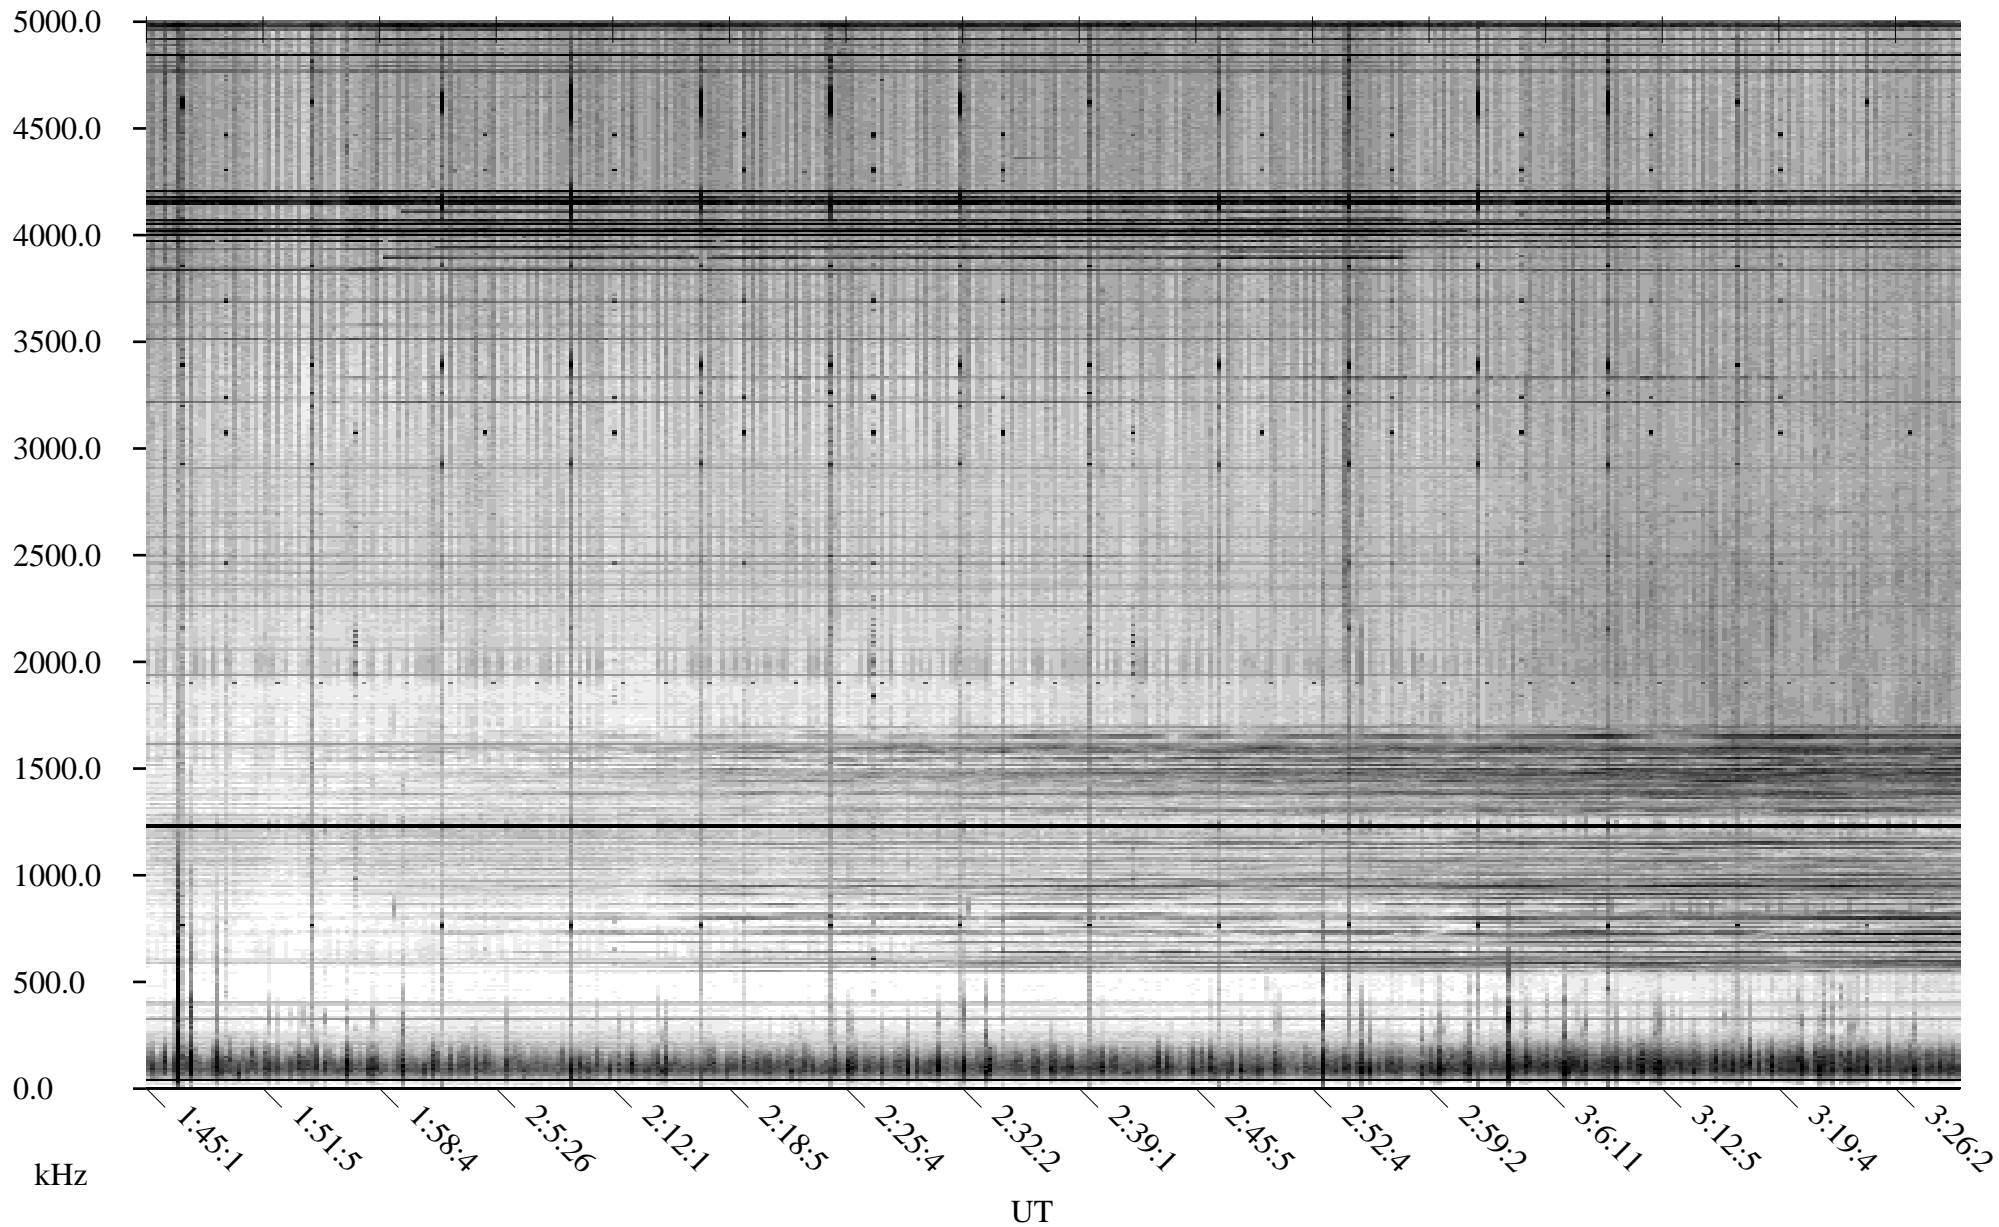

CHU07-29-21.dat.channel.2

Linear Scale Black = -100 White = -500

detail

Page 1

CHU07-29-21.dat.channel.2

Linear Scale Black = -100 White = -500

detail

Page 2

CHU07-29-21.dat.channel.2

Linear Scale Black = -100 White = -500

detail

Page 3

CHU07-29-21.dat.channel.2

Linear Scale Black = -100 White = -500

detail

CHU07-29-21.dat.channel.2

Linear Scale Black = -100 White = -500

detail

Page 5

CHU07-29-21.dat.channel.2

Linear Scale Black = -100 White = -500

detail

Page 6

CHU07-29-21.dat.channel.2

Linear Scale Black = -100 White = -500

detail