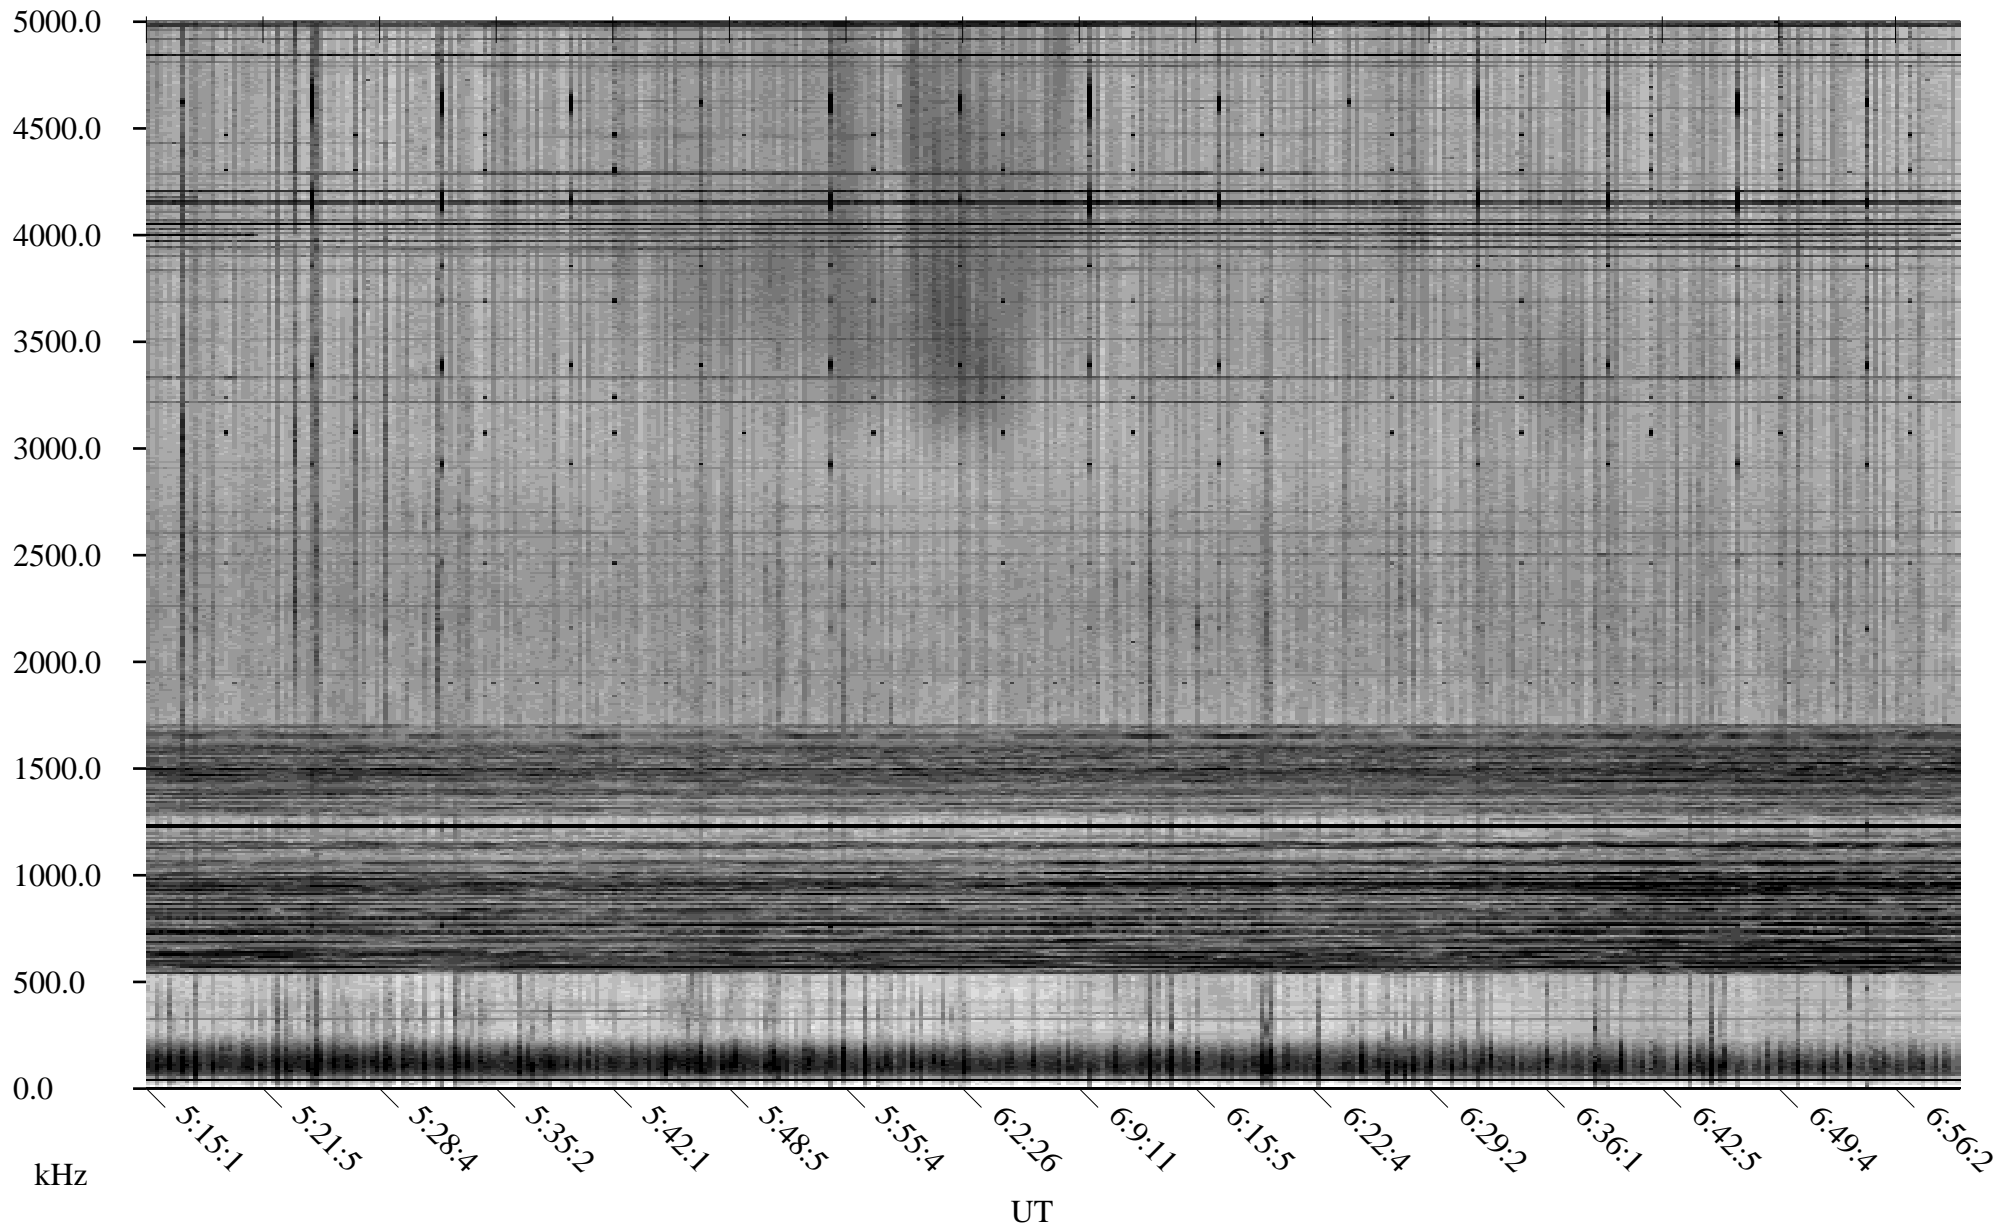

CHU07-29-21.dat.channel.2

Linear Scale Black = -100 White = -500

detail

Page 1

CHU07-29-21.dat.channel.2

Linear Scale Black = -100 White = -500

detail

Page 2

CHU07-29-21.dat.channel.2

Linear Scale Black = -100 White = -500

detail

Page 3

CHU07-29-21.dat.channel.2

Linear Scale Black = -100 White = -500

detail

CHU07-29-21.dat.channel.2

Linear Scale Black = -100 White = -500

detail

Page 5

CHU07-29-21.dat.channel.2

Linear Scale Black = -100 White = -500

detail

Page 6

CHU07-29-21.dat.channel.2

Linear Scale Black = -100 White = -500

detail