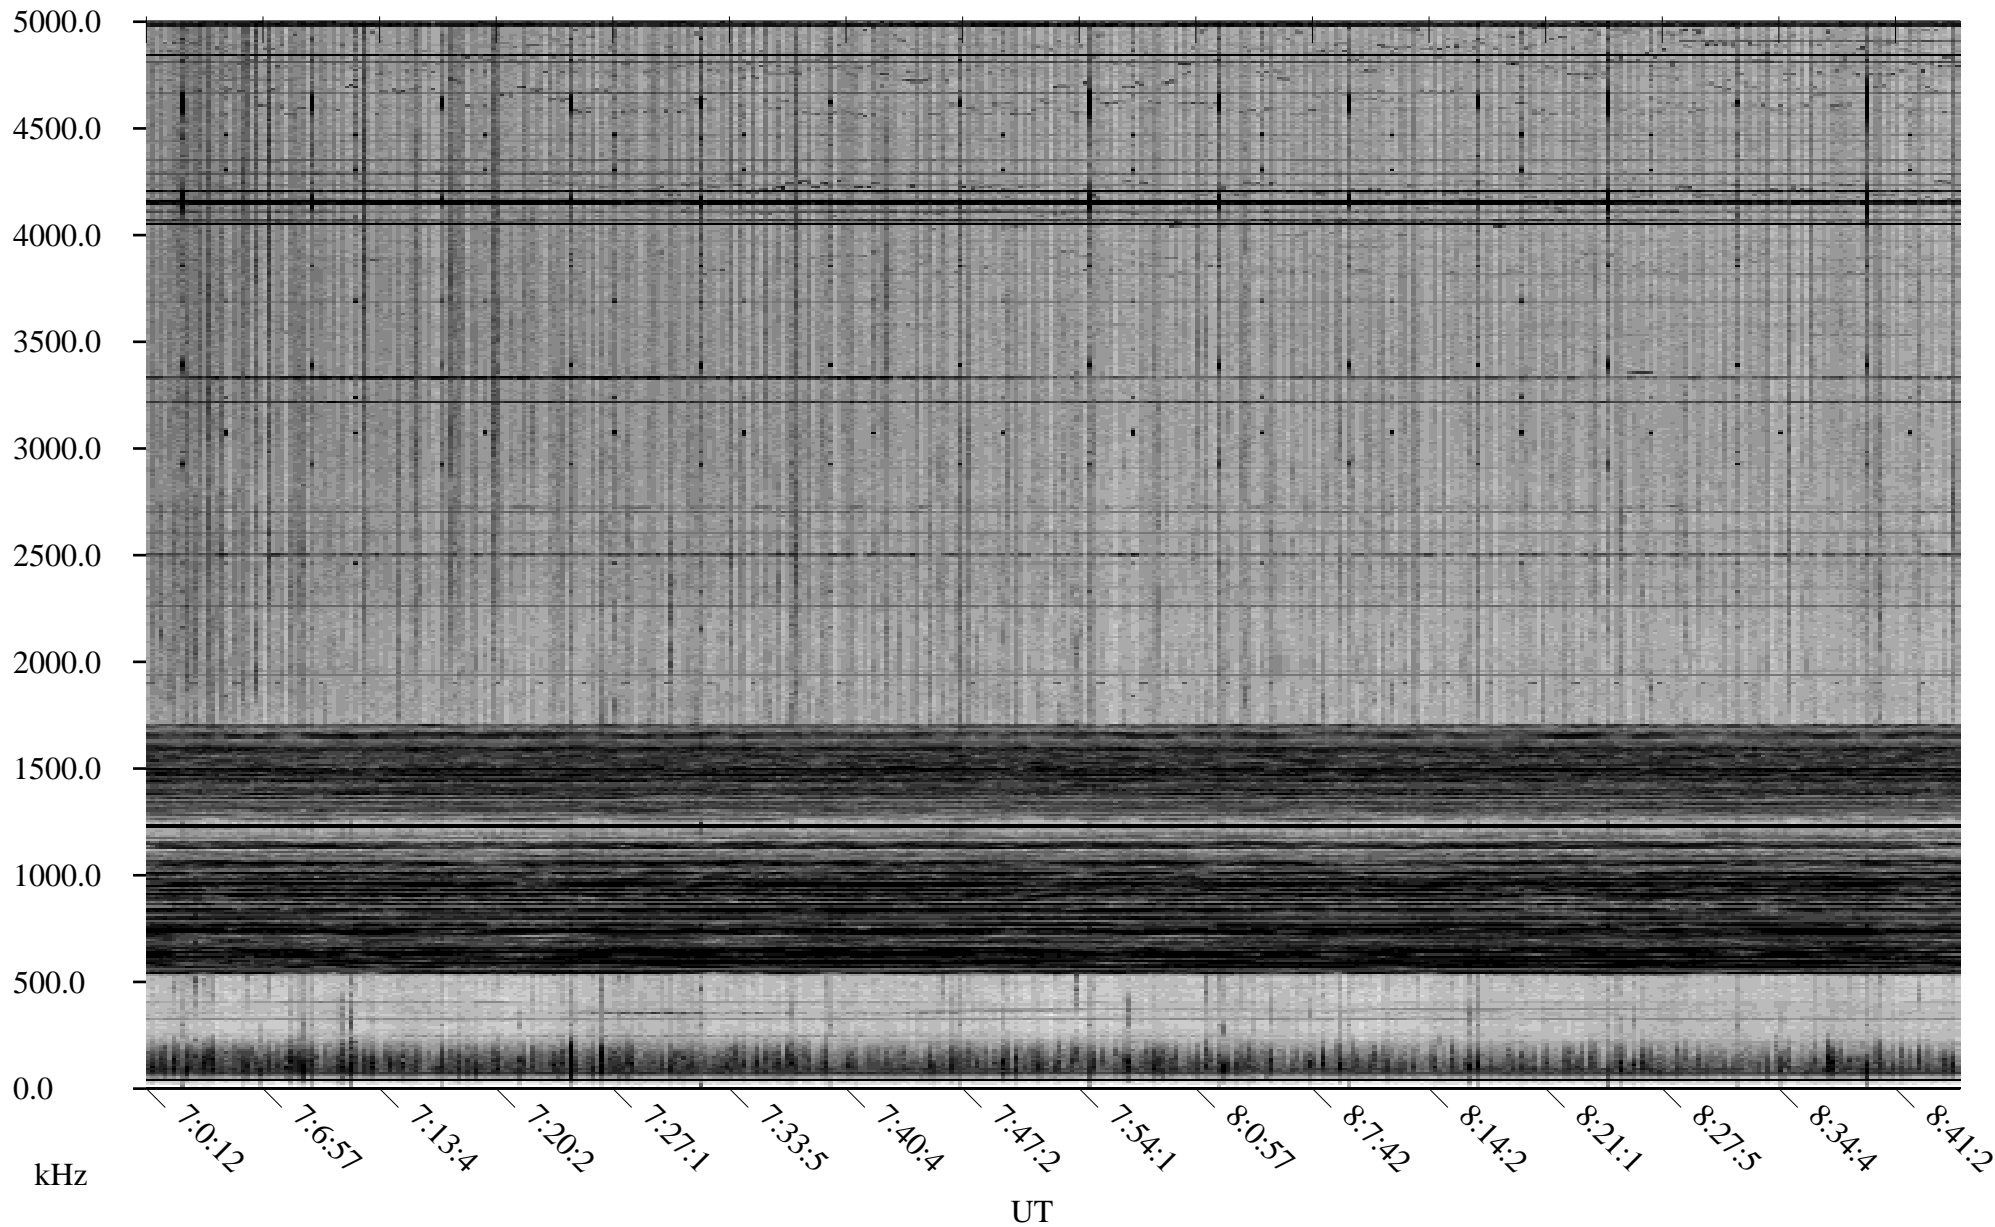

CHU08-06-21.dat.channel.2

Linear Scale Black = -100 White = -500

detail

Page 1

CHU08-06-21.dat.channel.2

Linear Scale Black = -100 White = -500

detail

Page 2

CHU08-06-21.dat.channel.2

Linear Scale Black = -100 White = -500

detail

Page 3

CHU08-06-21.dat.channel.2

Linear Scale Black = -100 White = -500

detail

Page 4

CHU08-06-21.dat.channel.2

Linear Scale Black = -100 White = -500

detail

Page 5

CHU08-06-21.dat.channel.2

Linear Scale Black = -100 White = -500

detail

Page 6

CHU08-06-21.dat.channel.2

Linear Scale Black = -100 White = -500

detail