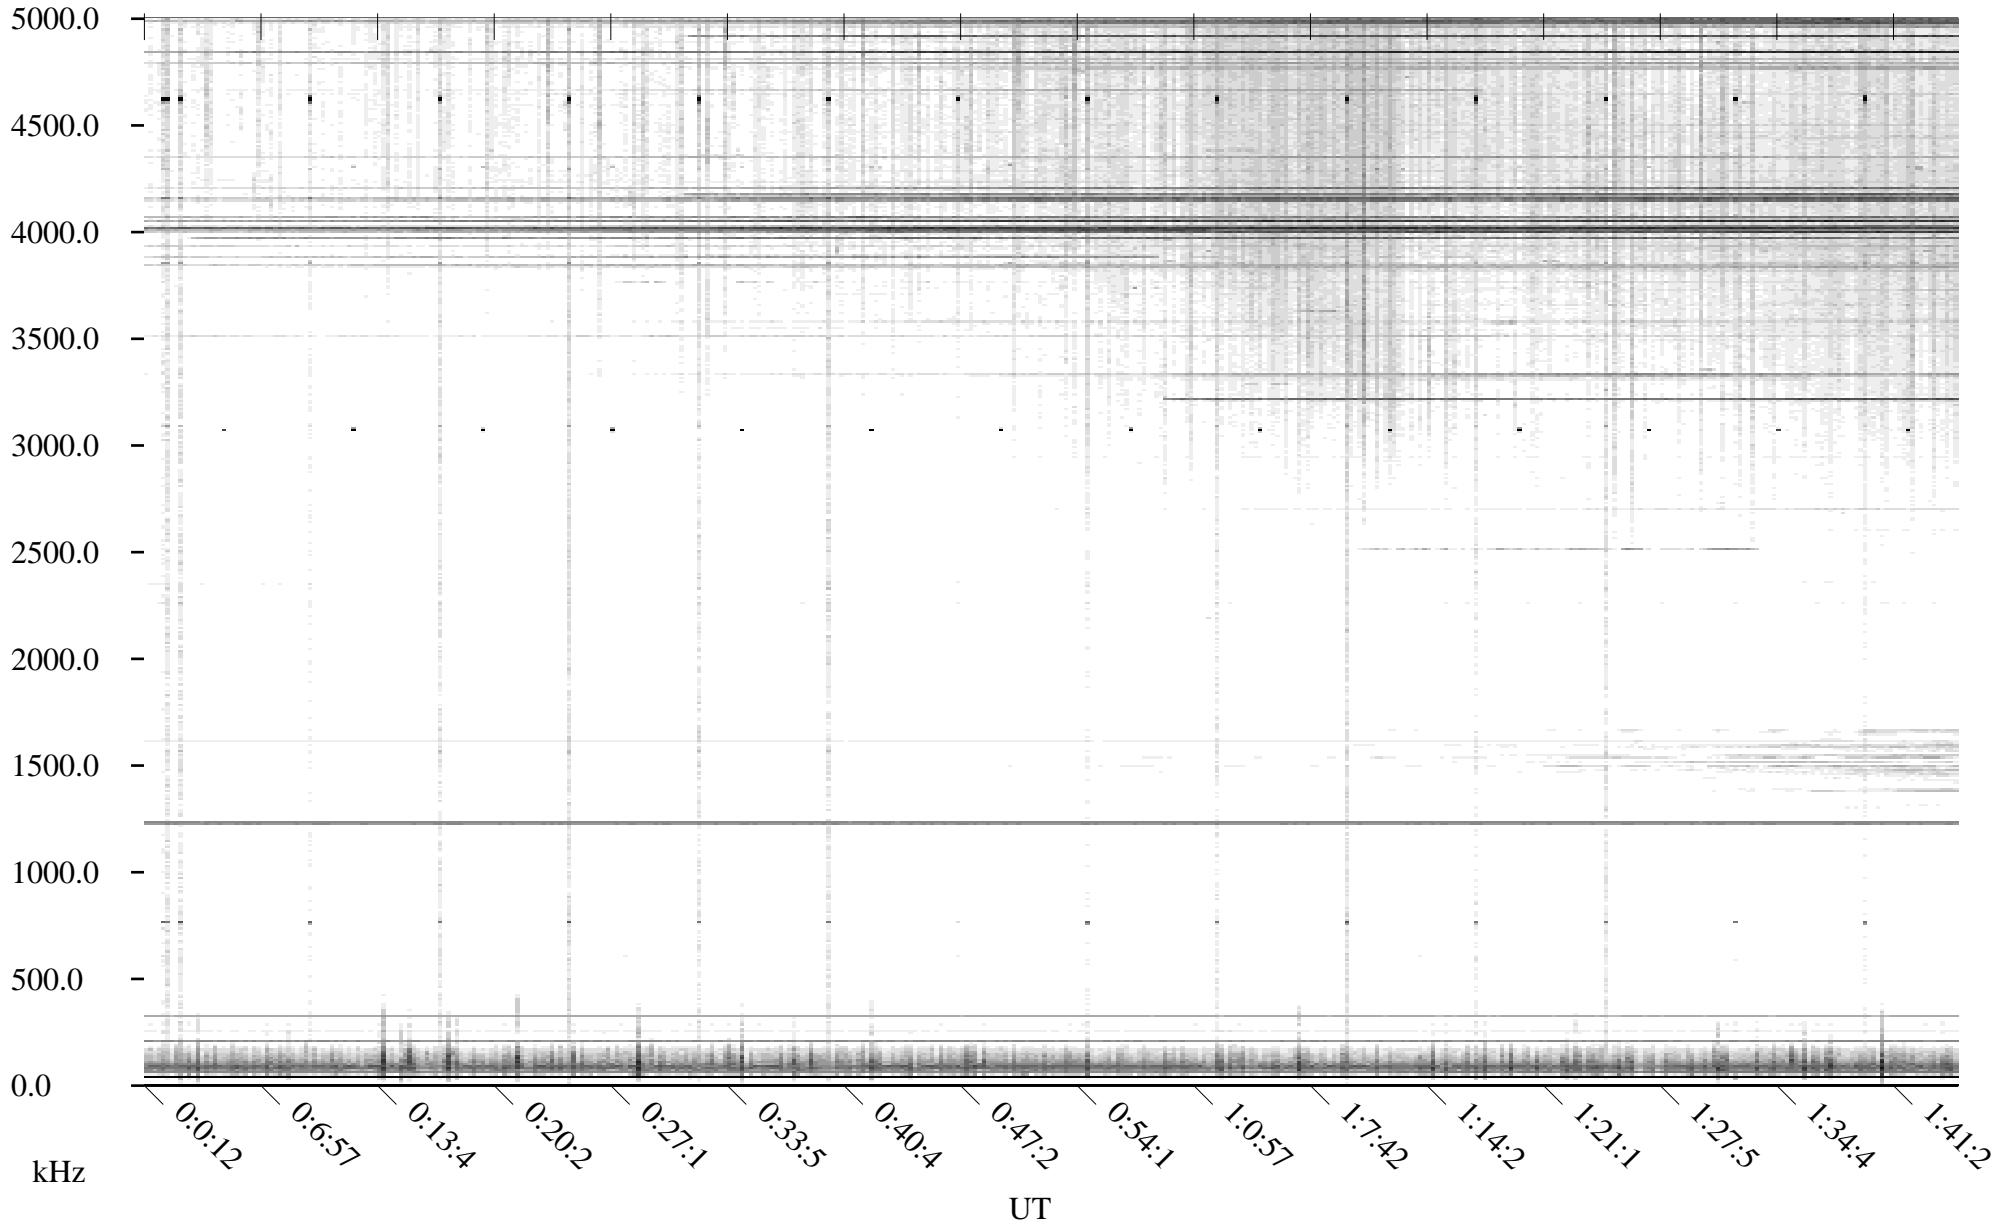

CHU08-10-21.dat.channel.1

Linear Scale

Black = -100

White = -500

detail

Page 1

CHU08-10-21.dat.channel.1

Linear Scale

Black = -100

White = -500

detail

Page 2

CHU08-10-21.dat.channel.1

Linear Scale Black = -100 White = -500

detail

CHU08-10-21.dat.channel.1

Linear Scale Black = -100 White = -500

detail

Page 4

CHU08-10-21.dat.channel.1

Linear Scale Black = -100 White = -500

detail

CHU08-10-21.dat.channel.1

Linear Scale Black = -100 White = -500

detail

CHU08-10-21.dat.channel.1

Linear Scale Black = -100 White = -500

detail

Page 7