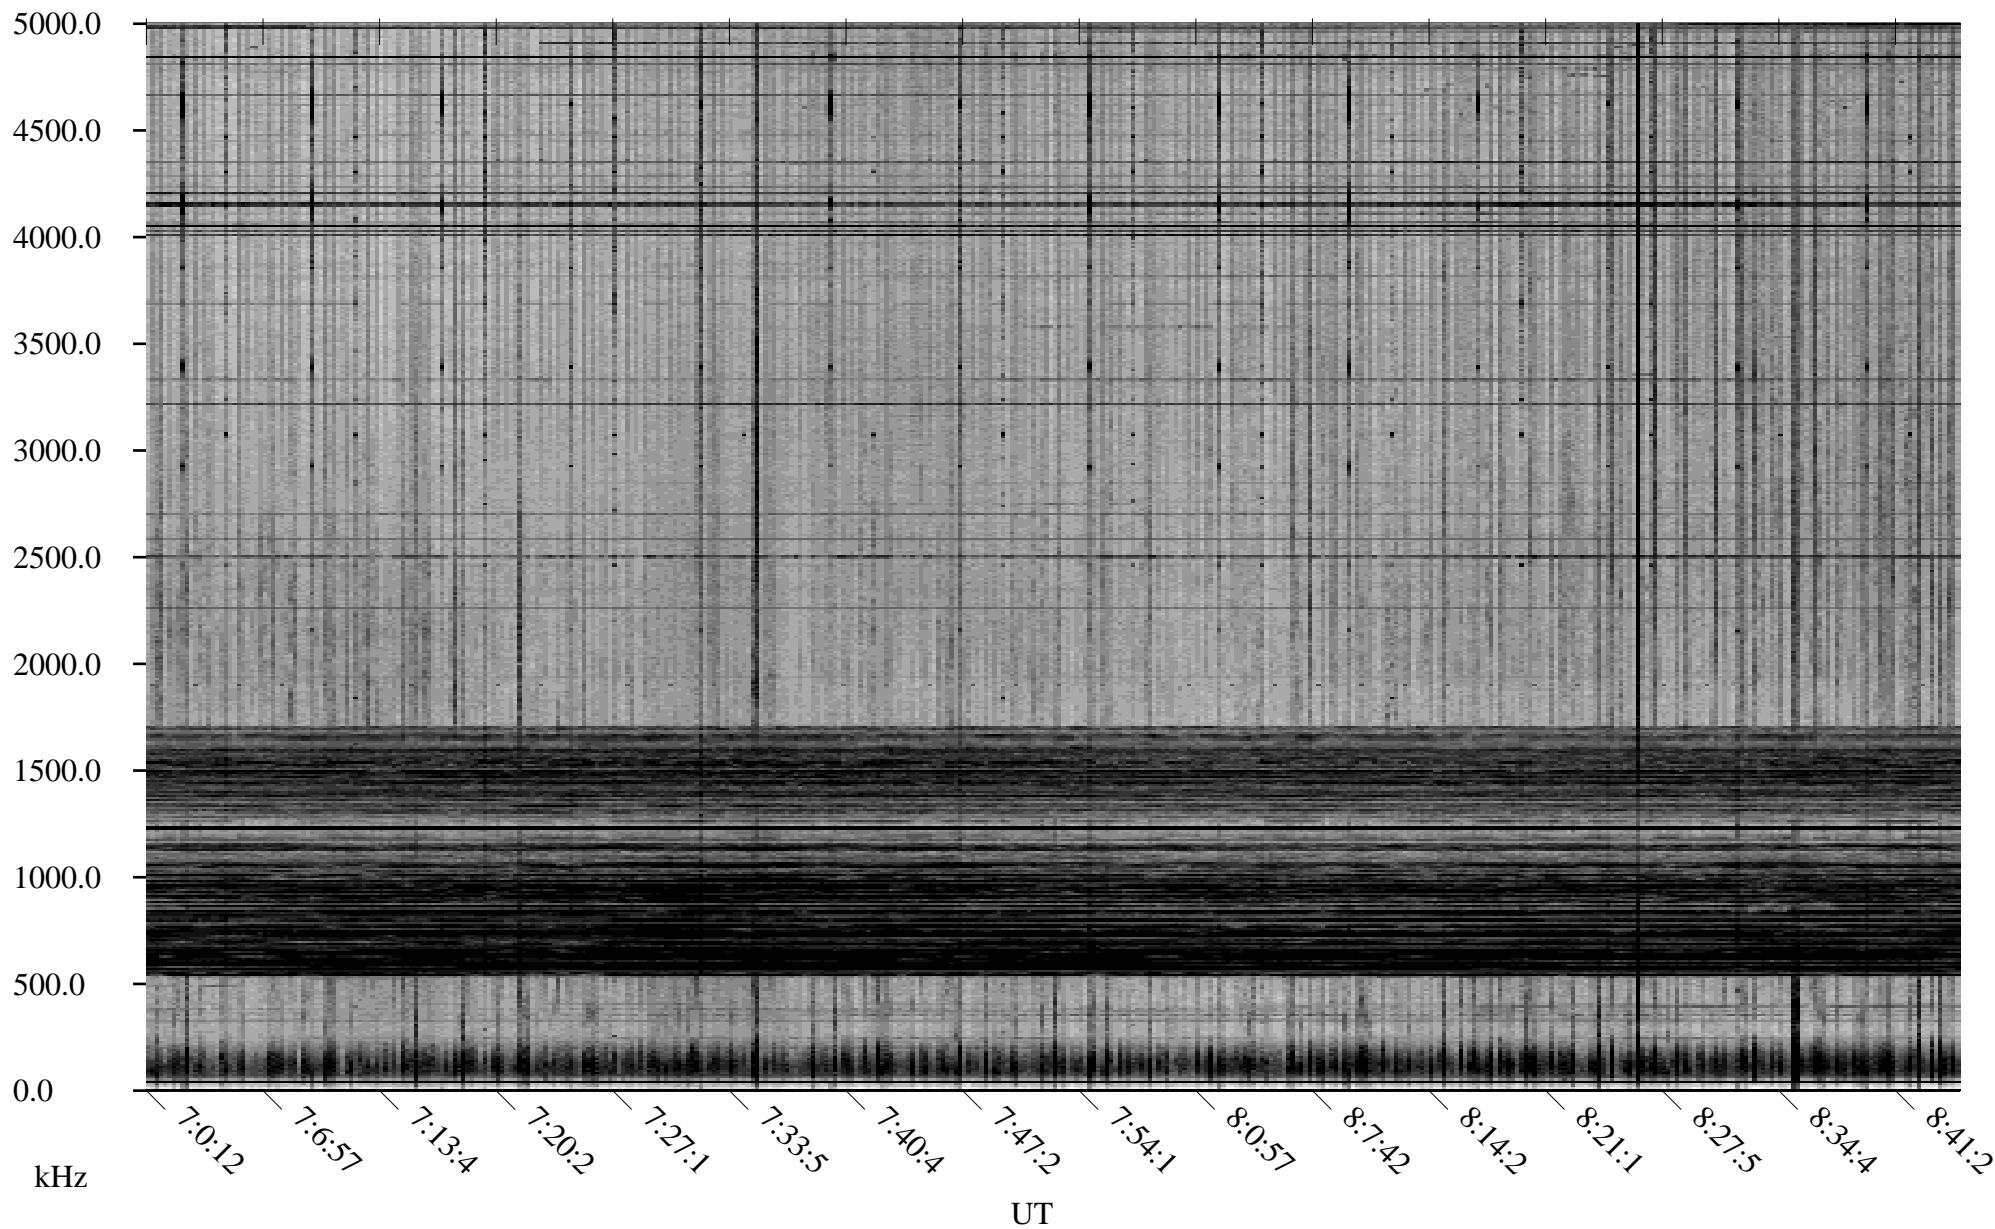

CHU08-11-21.dat.channel.2

Linear Scale Black = -100 White = -500

detail

Page 1

CHU08-11-21.dat.channel.2

Linear Scale Black = -100 White = -500

detail

Page 2

CHU08-11-21.dat.channel.2

Linear Scale Black = -100 White = -500

detail

Page 3

CHU08-11-21.dat.channel.2

Linear Scale Black = -100 White = -500

detail

CHU08-11-21.dat.channel.2

Linear Scale Black = -100 White = -500

detail

Page 5

CHU08-11-21.dat.channel.2

Linear Scale Black = -100 White = -500

detail

Page 6

CHU08-11-21.dat.channel.2

Linear Scale Black = -100 White = -500

detail

Page 7