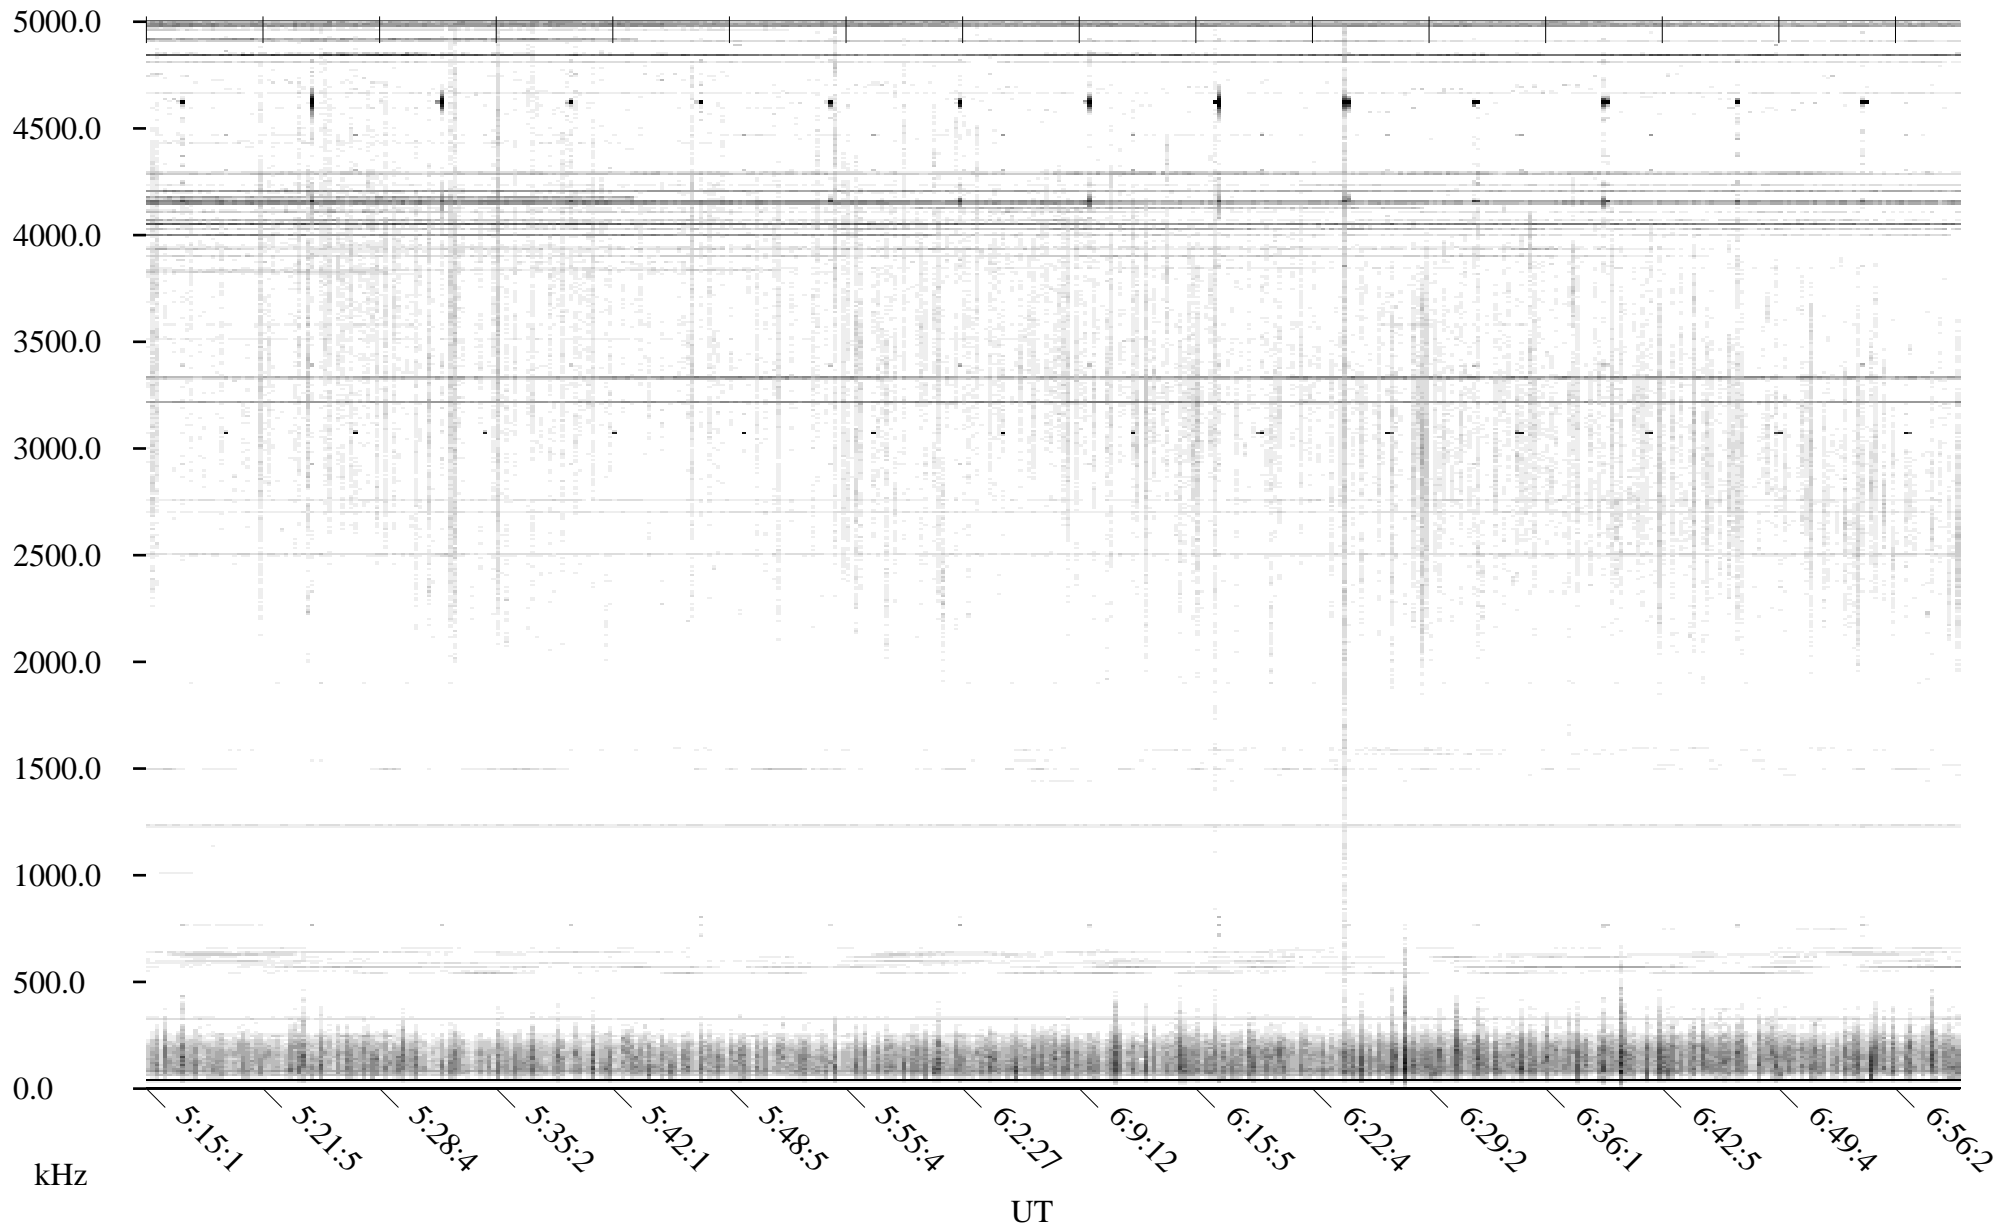

CHU08-19-21.dat.channel.2

Linear Scale

Black = -100

White = -500

detail

Page 1

CHU08-19-21.dat.channel.2

Linear Scale Black = -100 White = -500

detail

Page 2

CHU08-19-21.dat.channel.2

Linear Scale Black = -100 White = -500

detail

CHU08-19-21.dat.channel.2

Linear Scale Black = -100 White = -500

detail

CHU08-19-21.dat.channel.2

Linear Scale Black = -100 White = -500

detail

Page 5

CHU08-19-21.dat.channel.2

Linear Scale Black = -100 White = -500

detail

Page 6

CHU08-19-21.dat.channel.2

Linear Scale Black = -100 White = -500

detail