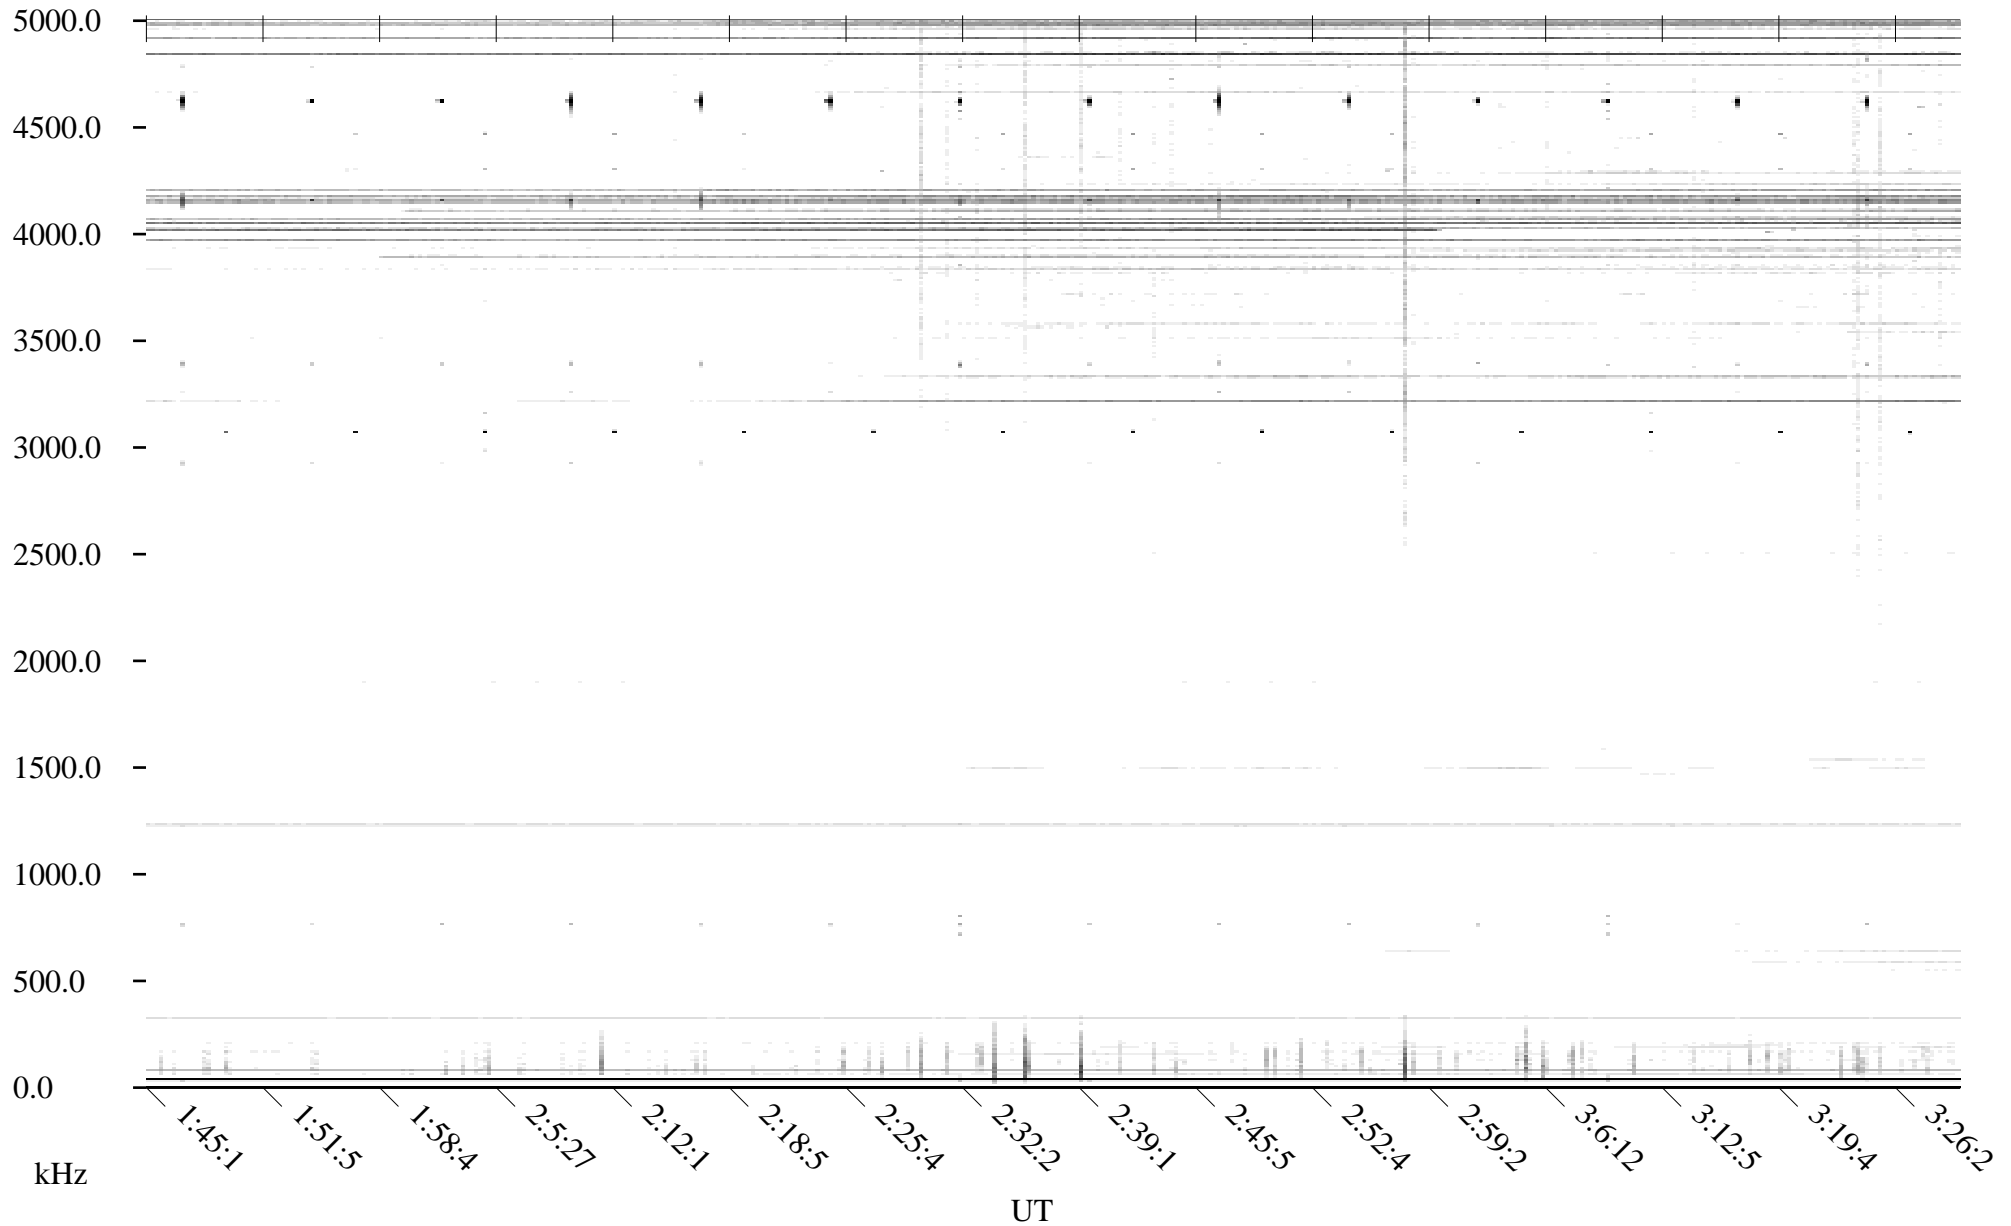

CHU08-19-21.dat.channel.2

Linear Scale

Black = -100

White = -500

detail

Page 1

CHU08-19-21.dat.channel.2

Linear Scale Black = -100 White = -500

detail

Page 2

CHU08-19-21.dat.channel.2

Linear Scale Black = -100 White = -500

detail

CHU08-19-21.dat.channel.2

Linear Scale Black = -100 White = -500

detail

CHU08-19-21.dat.channel.2

Linear Scale Black = -100 White = -500

detail

Page 5

CHU08-19-21.dat.channel.2

Linear Scale Black = -100 White = -500

detail

Page 6

CHU08-19-21.dat.channel.2

Linear Scale Black = -100 White = -500

detail