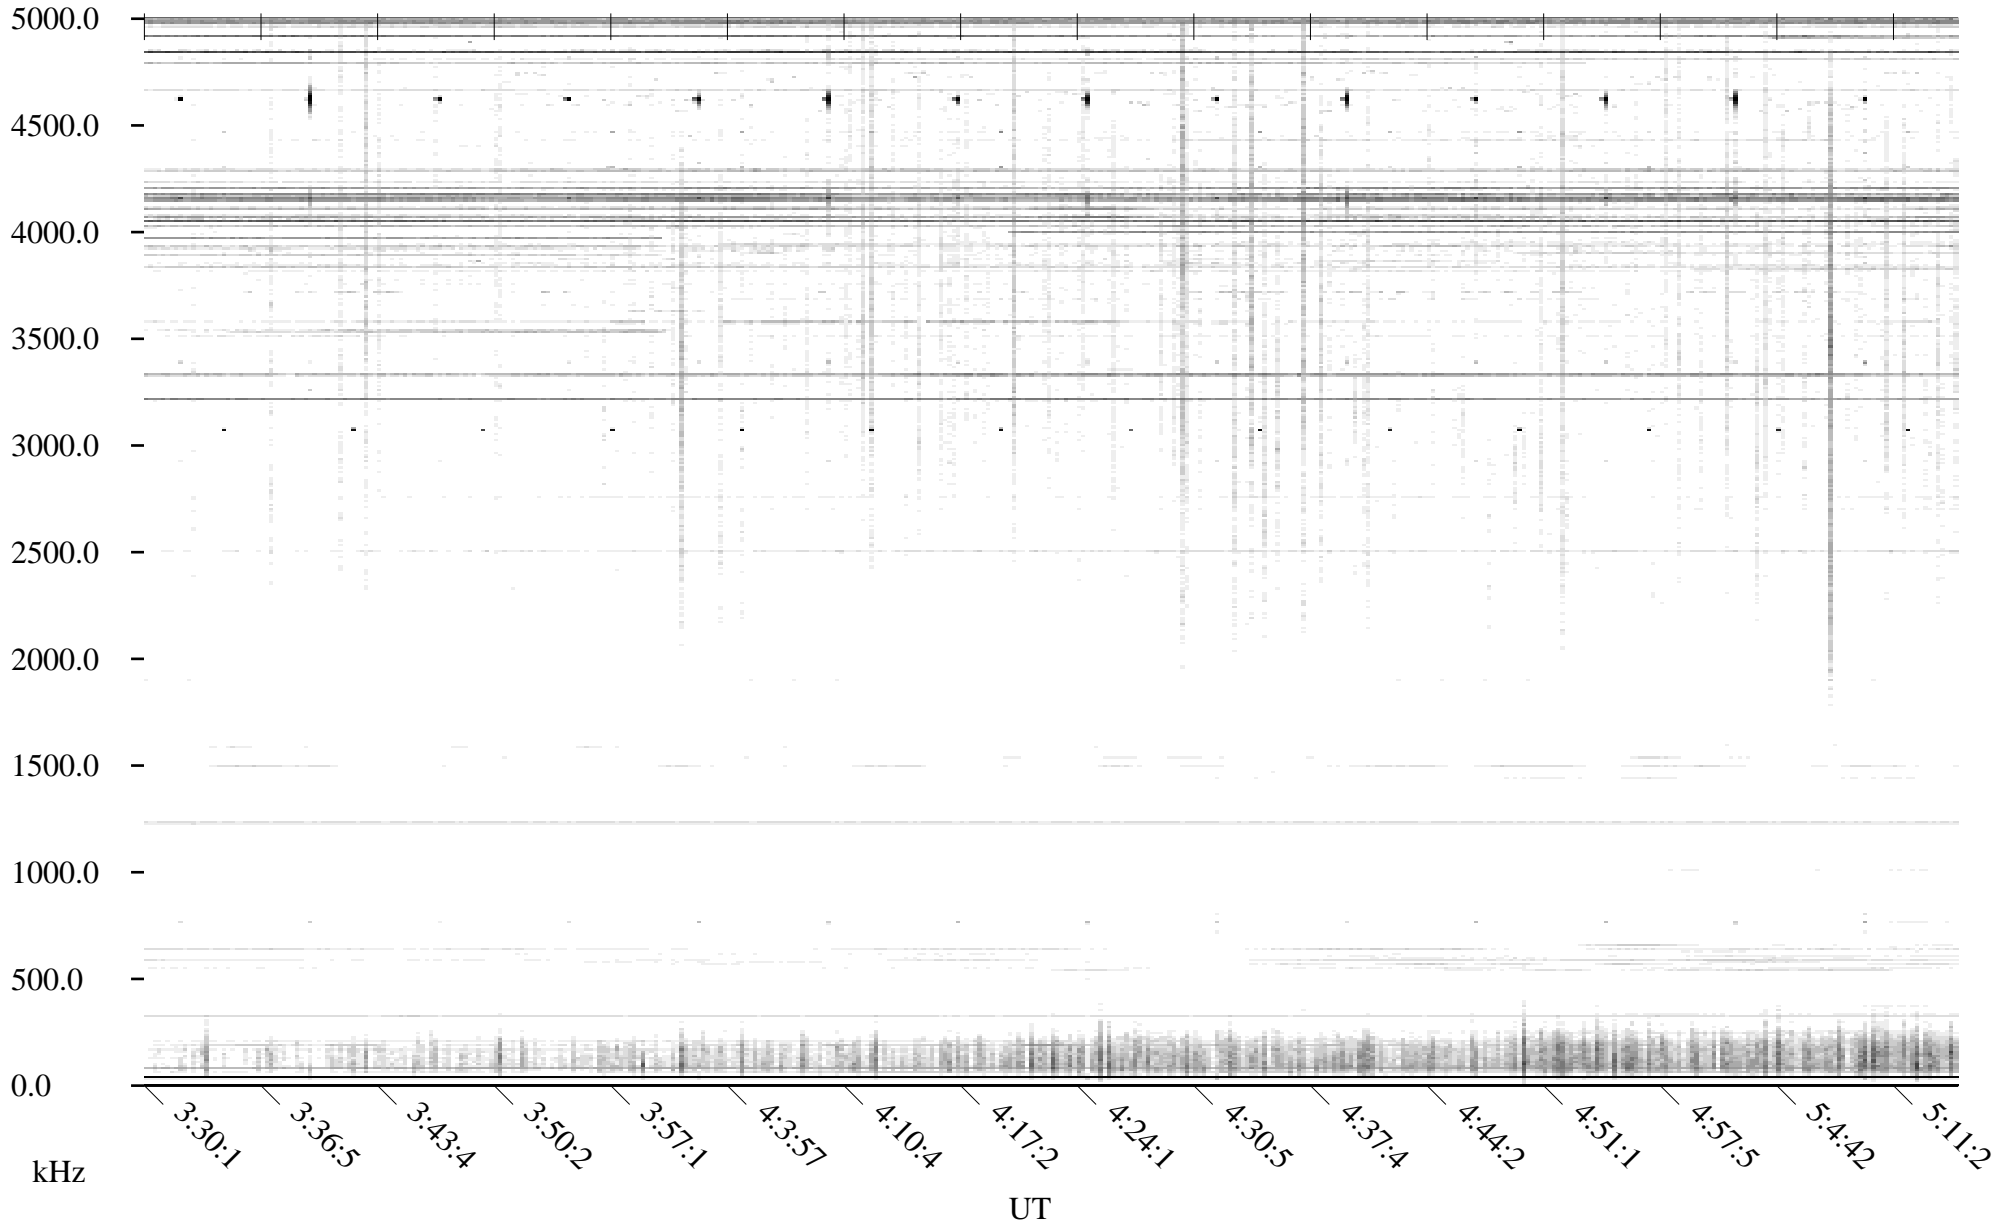

CHU08-19-21.dat.channel.2

Linear Scale

Black = -100

White = -500

detail

Page 1

CHU08-19-21.dat.channel.2

Linear Scale Black = -100 White = -500

detail

Page 2

CHU08-19-21.dat.channel.2

Linear Scale Black = -100 White = -500

detail

CHU08-19-21.dat.channel.2

Linear Scale Black = -100 White = -500

detail

CHU08-19-21.dat.channel.2

Linear Scale Black = -100 White = -500

detail

Page 5

CHU08-19-21.dat.channel.2

Linear Scale Black = -100 White = -500

detail

Page 6

CHU08-19-21.dat.channel.2

Linear Scale Black = -100 White = -500

detail