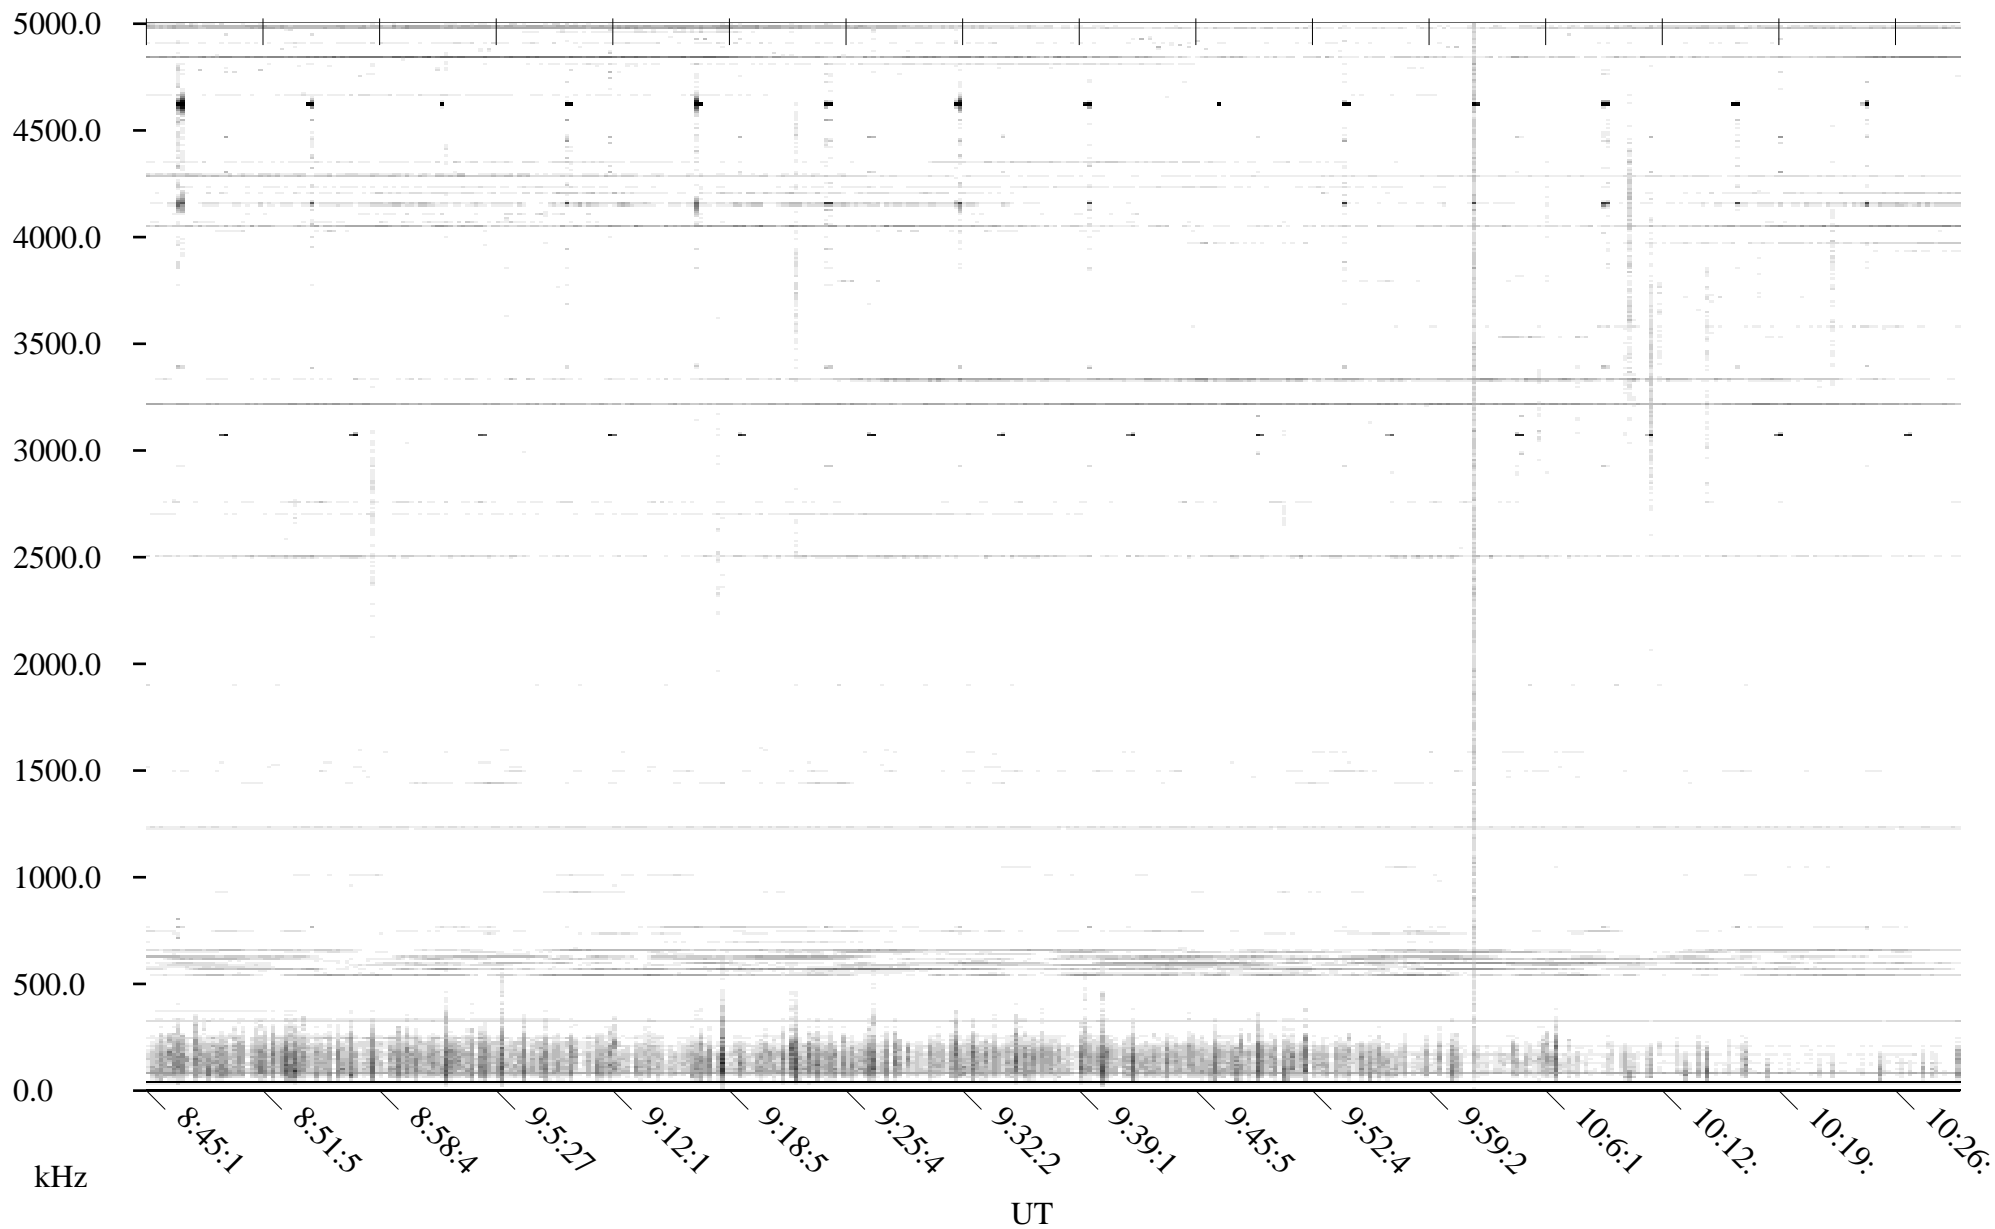

CHU08-19-21.dat.channel.2

Linear Scale

Black = -100

White = -500

detail

Page 1

CHU08-19-21.dat.channel.2

Linear Scale Black = -100 White = -500

detail

Page 2

CHU08-19-21.dat.channel.2

Linear Scale Black = -100 White = -500

detail

CHU08-19-21.dat.channel.2

Linear Scale Black = -100 White = -500

detail

CHU08-19-21.dat.channel.2

Linear Scale Black = -100 White = -500

detail

Page 5

CHU08-19-21.dat.channel.2

Linear Scale Black = -100 White = -500

detail

Page 6

CHU08-19-21.dat.channel.2

Linear Scale Black = -100 White = -500

detail