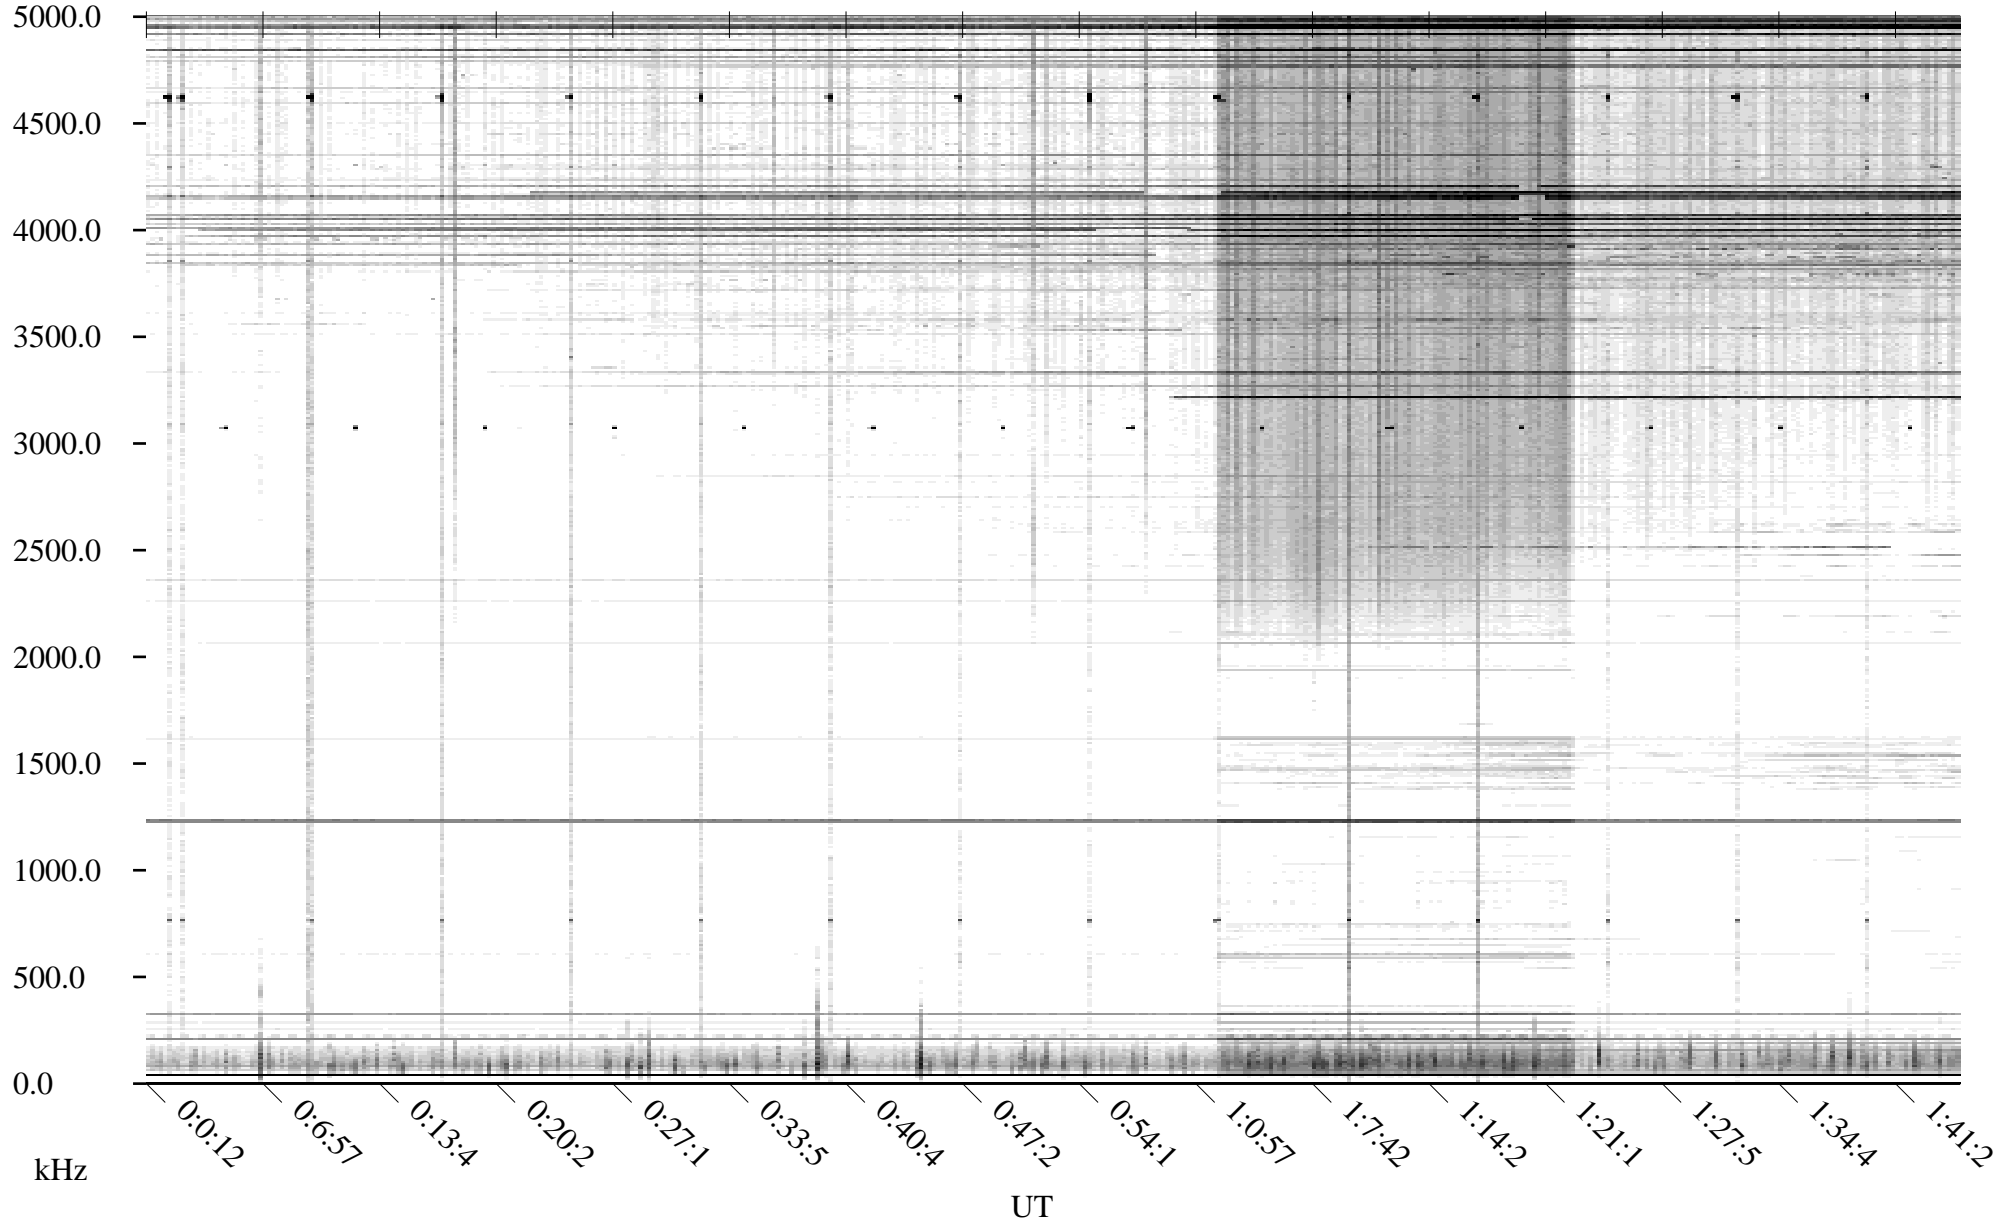

CHU08-30-21.dat.channel.1

Linear Scale Black = -100 White = -500

detail

CHU08-30-21.dat.channel.1

Linear Scale Black = -100 White = -500

detail

CHU08-30-21.dat.channel.1

Linear Scale Black = -100 White = -500

detail

CHU08-30-21.dat.channel.1

Linear Scale Black = -100 White = -500

detail

CHU08-30-21.dat.channel.1

Linear Scale Black = -100 White = -500

detail

Page 5

CHU08-30-21.dat.channel.1

Linear Scale Black = -100 White = -500

detail

Page 6

CHU08-30-21.dat.channel.1

Linear Scale Black = -100 White = -500

detail