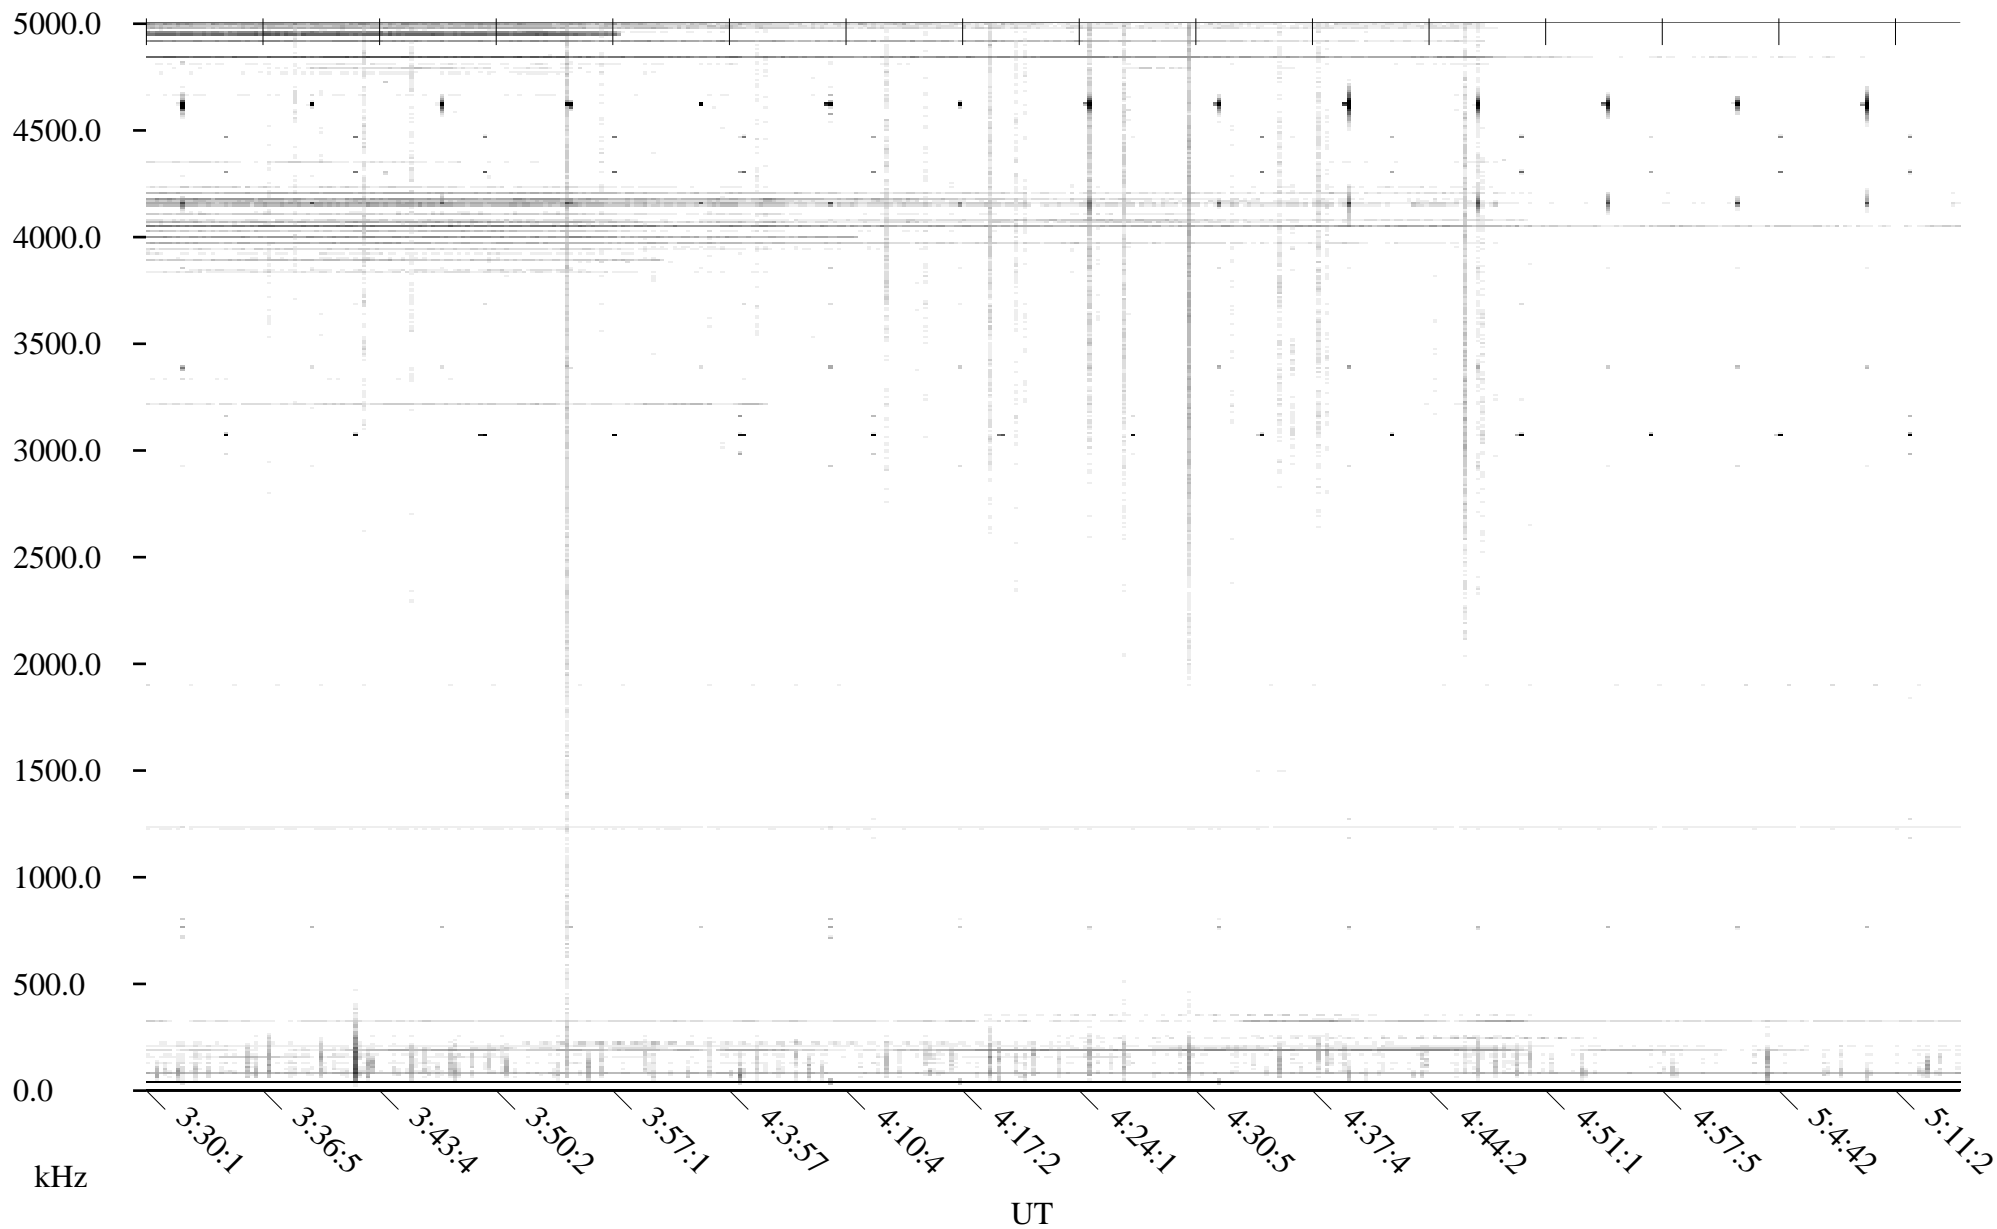

CHU08-30-21.dat.channel.2

Linear Scale Black = -100 White = -500

detail

Page 1

CHU08-30-21.dat.channel.2

Linear Scale Black = -100 White = -500

detail

Page 2

CHU08-30-21.dat.channel.2

Linear Scale Black = -100 White = -500

detail

Page 3

CHU08-30-21.dat.channel.2

Linear Scale Black = -100 White = -500

detail

Page 4

CHU08-30-21.dat.channel.2

Linear Scale Black = -100 White = -500

detail

Page 5

CHU08-30-21.dat.channel.2

Linear Scale Black = -100 White = -500

detail

CHU08-30-21.dat.channel.2

Linear Scale Black = -100 White = -500

detail