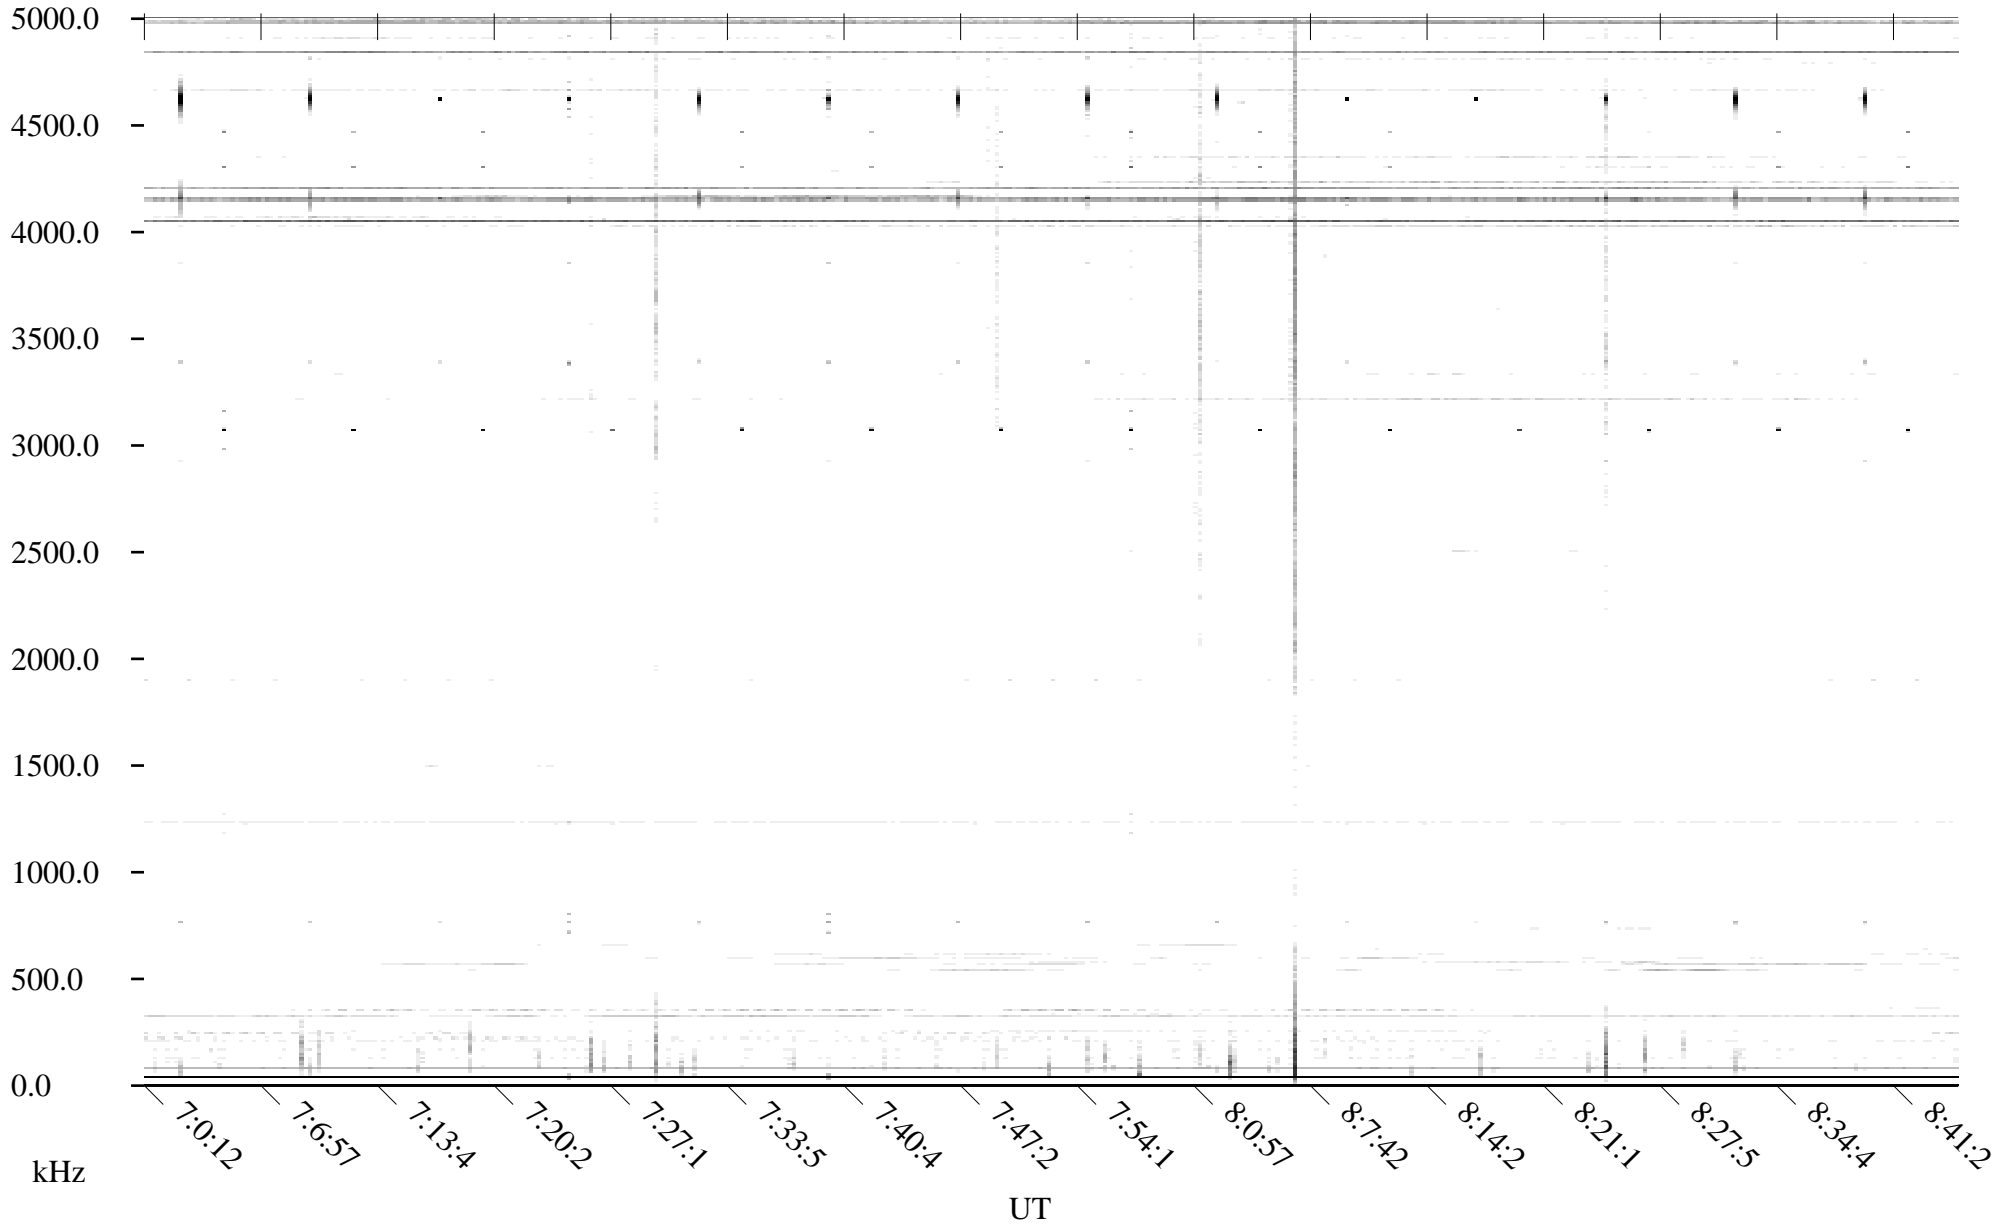

CHU08-30-21.dat.channel.2

Linear Scale Black = -100 White = -500

detail

Page 1

CHU08-30-21.dat.channel.2

Linear Scale Black = -100 White = -500

detail

Page 2

CHU08-30-21.dat.channel.2

Linear Scale Black = -100 White = -500

detail

Page 3

CHU08-30-21.dat.channel.2

Linear Scale Black = -100 White = -500

detail

Page 4

CHU08-30-21.dat.channel.2

Linear Scale Black = -100 White = -500

detail

Page 5

CHU08-30-21.dat.channel.2

Linear Scale Black = -100 White = -500

detail

CHU08-30-21.dat.channel.2

Linear Scale Black = -100 White = -500

detail