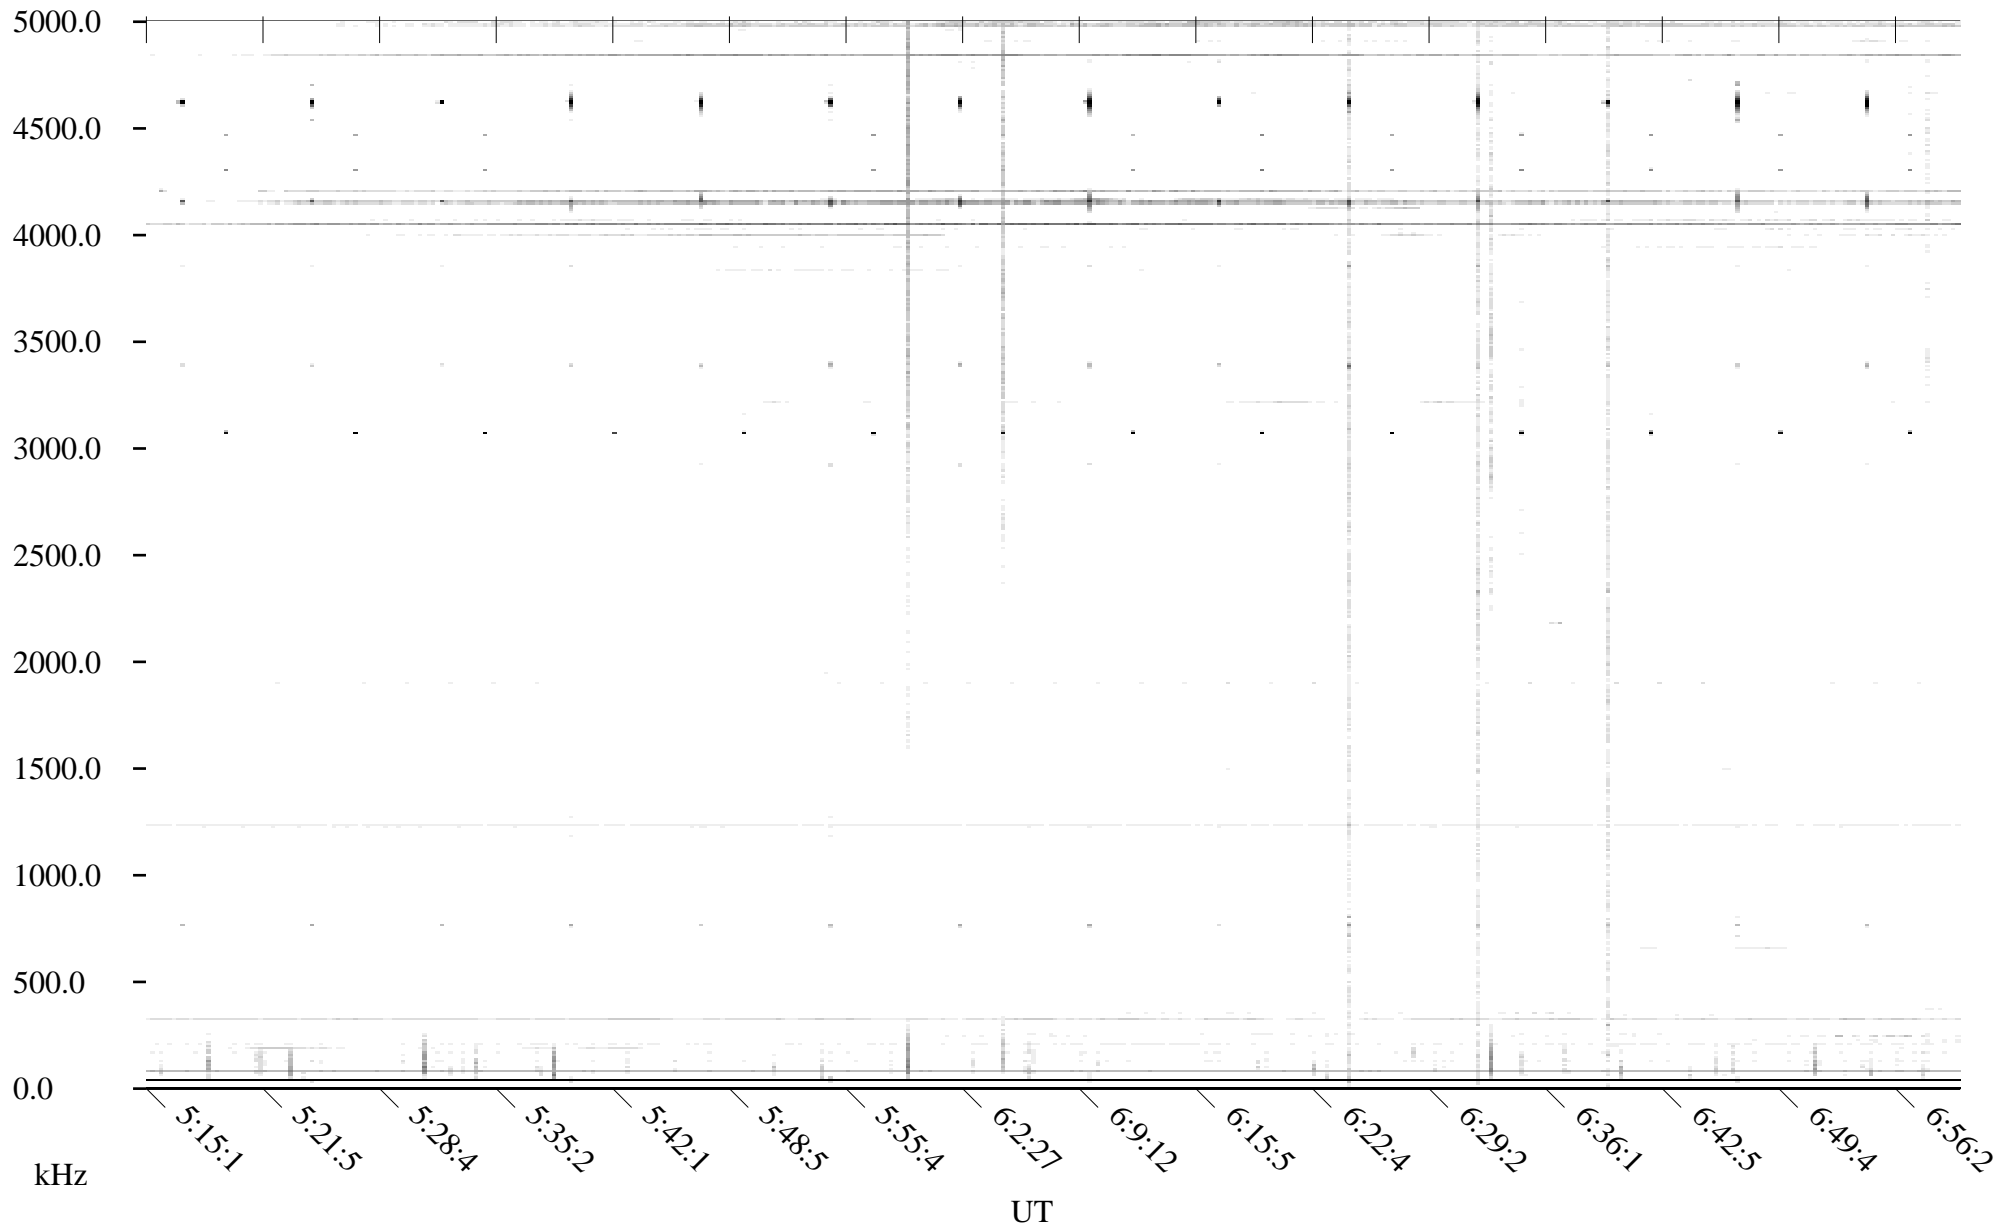

CHU08-30-21.dat.channel.2

Linear Scale Black = -100 White = -500

detail

Page 1

CHU08-30-21.dat.channel.2

Linear Scale Black = -100 White = -500

detail

Page 2

CHU08-30-21.dat.channel.2

Linear Scale Black = -100 White = -500

detail

Page 3

CHU08-30-21.dat.channel.2

Linear Scale Black = -100 White = -500

detail

Page 4

CHU08-30-21.dat.channel.2

Linear Scale Black = -100 White = -500

detail

Page 5

CHU08-30-21.dat.channel.2

Linear Scale Black = -100 White = -500

detail

CHU08-30-21.dat.channel.2

Linear Scale Black = -100 White = -500

detail