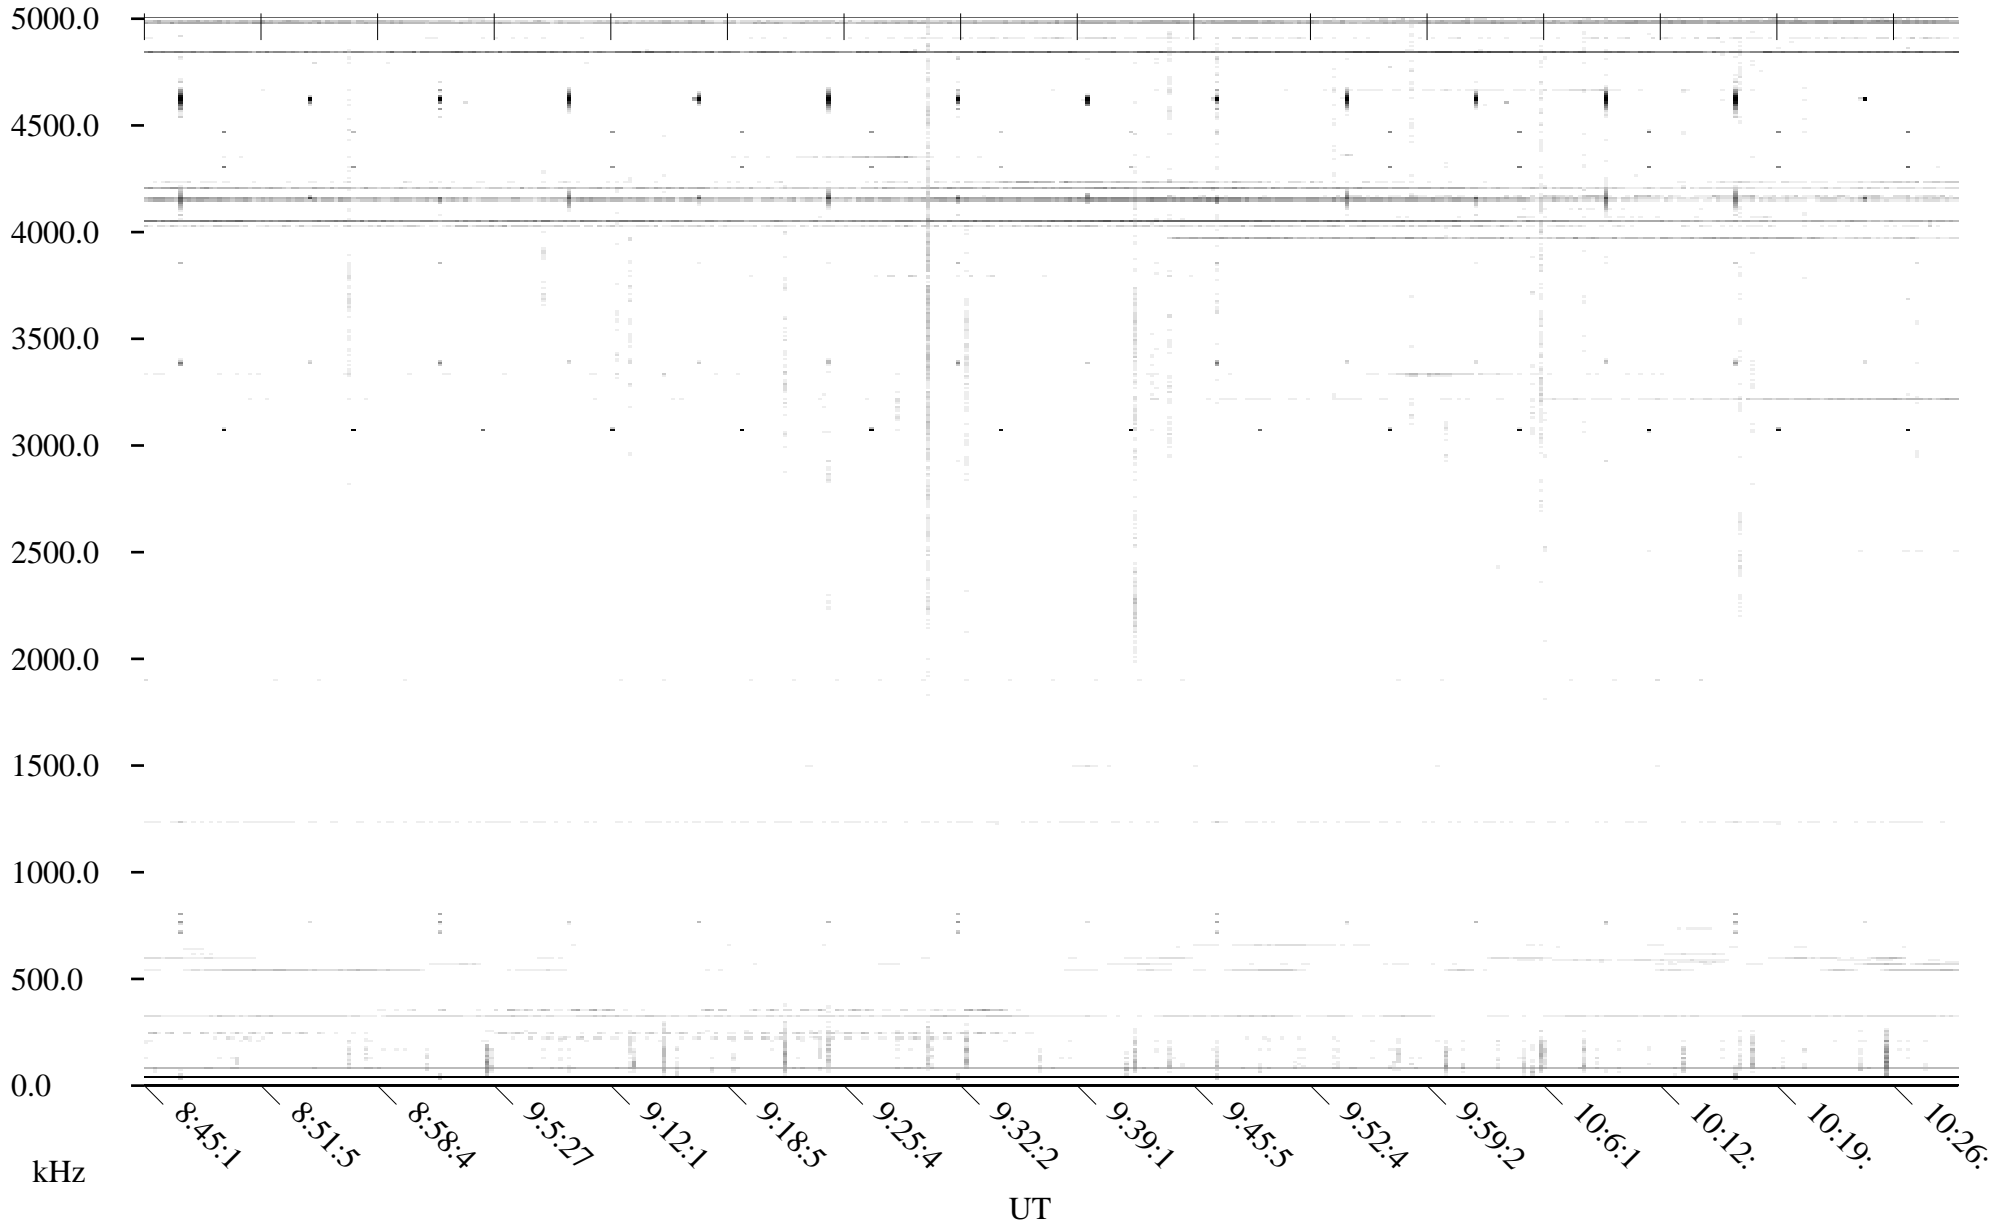

CHU08-30-21.dat.channel.2

Linear Scale Black = -100 White = -500

detail

Page 1

CHU08-30-21.dat.channel.2

Linear Scale Black = -100 White = -500

detail

Page 2

CHU08-30-21.dat.channel.2

Linear Scale Black = -100 White = -500

detail

Page 3

CHU08-30-21.dat.channel.2

Linear Scale Black = -100 White = -500

detail

Page 4

CHU08-30-21.dat.channel.2

Linear Scale Black = -100 White = -500

detail

Page 5

CHU08-30-21.dat.channel.2

Linear Scale Black = -100 White = -500

detail

CHU08-30-21.dat.channel.2

Linear Scale Black = -100 White = -500

detail