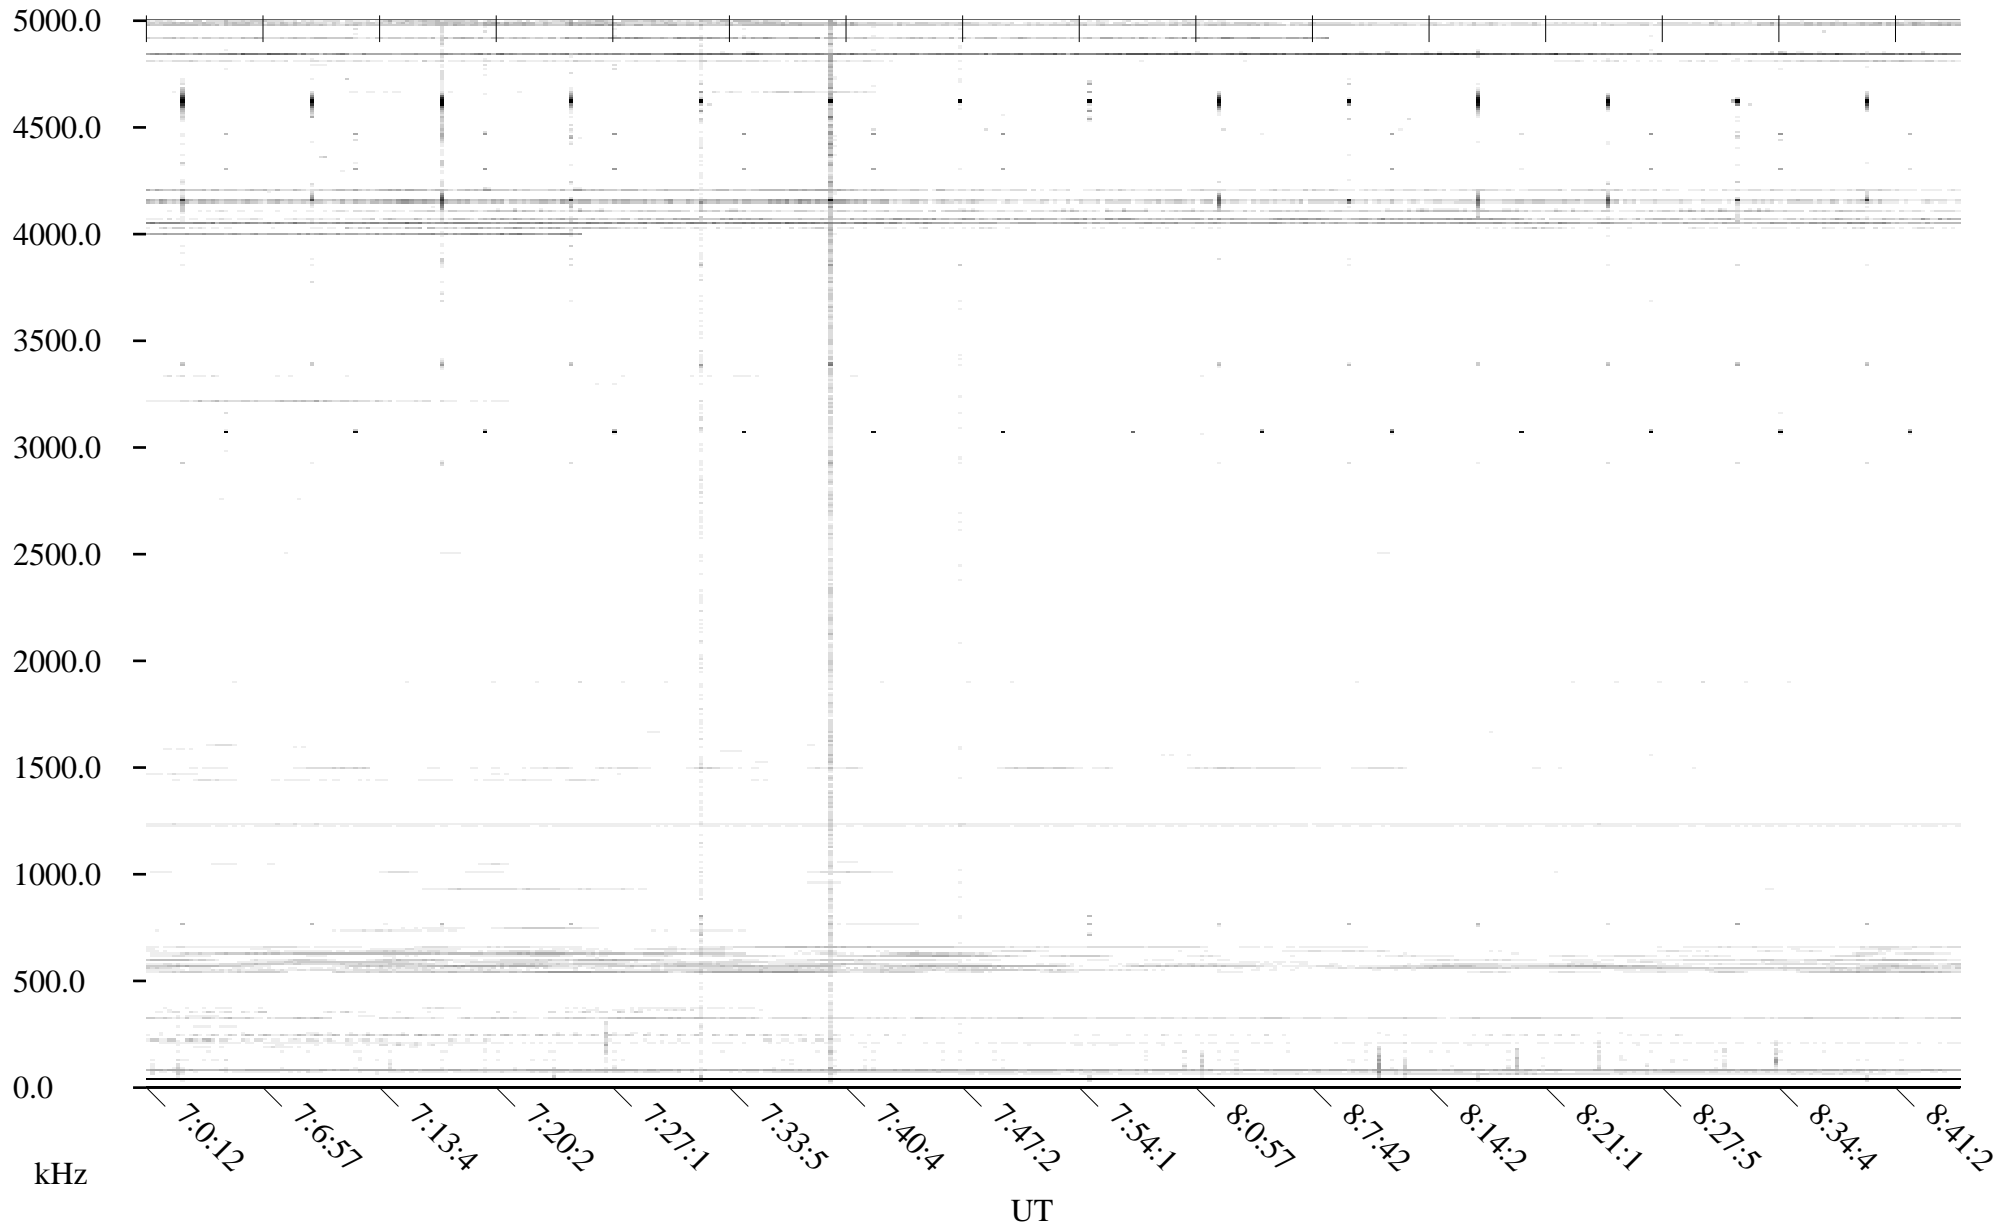

Black = -100

White = -500

detail

Page 2

CHU09-11-21.dat.channel.2

Linear Scale

Black = -100

White = -500

detail

Page 3

CHU09-11-21.dat.channel.2

Linear Scale Black = -100 White = -500

detail

Page 4

CHU09-11-21.dat.channel.2

Linear Scale Black = -100 White = -500

detail

CHU09-11-21.dat.channel.2

Linear Scale

Black = -100

White = -500

detail

Page 6

CHU09-11-21.dat.channel.2

Linear Scale Black = -100 White = -500

detail