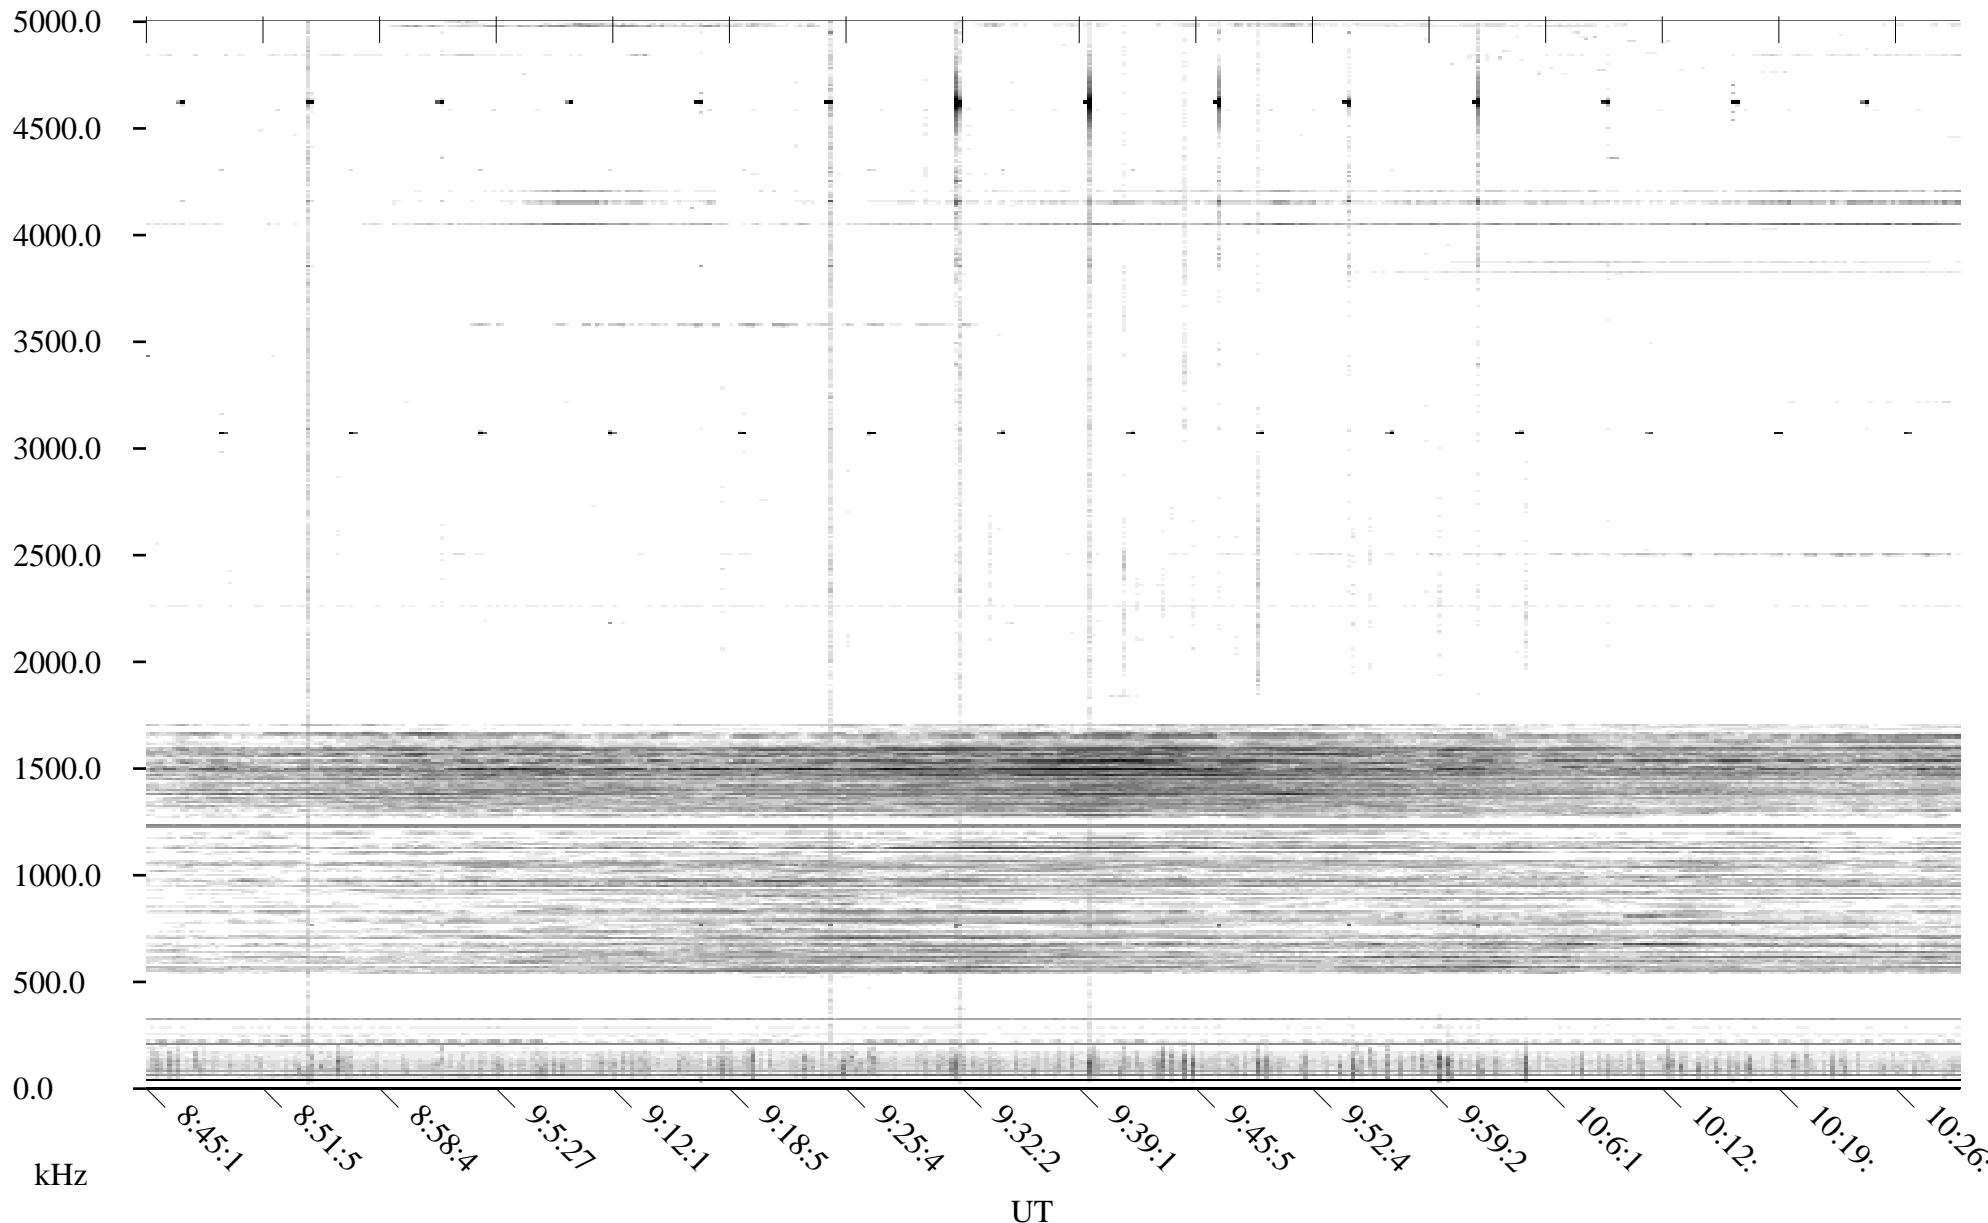

CHU09-22-21.dat.channel.1

Linear Scale Black = -100 White = -500

detail

Page 1

CHU09-22-21.dat.channel.1

Linear Scale Black = -100 White = -500

detail

Page 2

Black = -100

White = -500

detail

Page 4

CHU09-22-21.dat.channel.1

Linear Scale

Black = -100

White = -500

detail

Page 5

CHU09-22-21.dat.channel.1

Linear Scale Black = -100 White = -500

detail

Page 6

CHU09-22-21.dat.channel.1

Linear Scale Black = -100 White = -500

detail