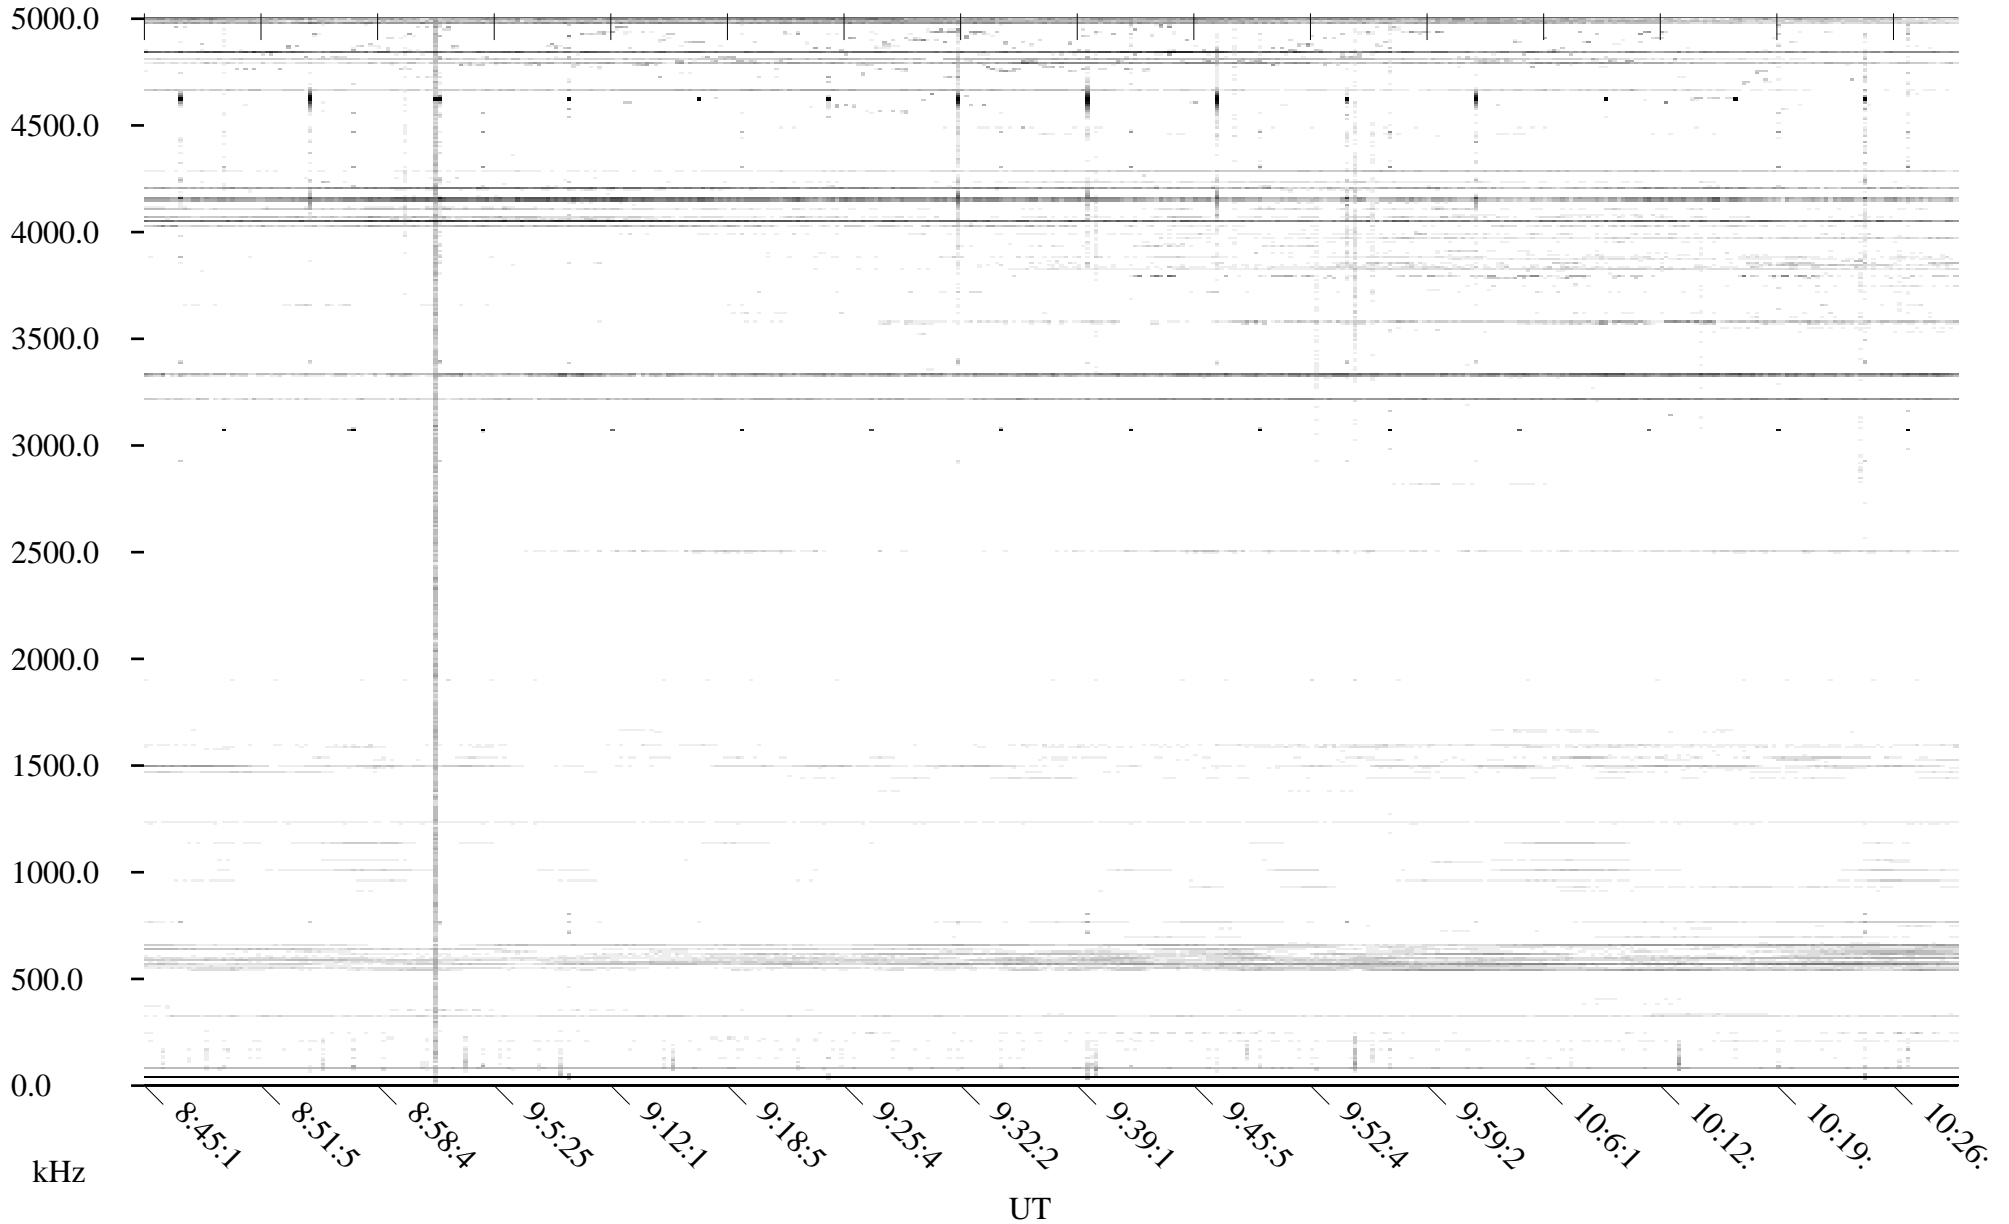

CHU09-27-21.dat.channel.2

Linear Scale

Black = -100

White = -500

detail

Page 1

CHU09-27-21.dat.channel.2

Linear Scale Black = -100 White = -500

detail

Page 2

CHU09-27-21.dat.channel.2

Linear Scale Black = -100 White = -500

detail

Page 3

CHU09-27-21.dat.channel.2

Linear Scale Black = -100 White = -500

detail

Page 4

CHU09-27-21.dat.channel.2

Linear Scale Black = -100 White = -500

detail

Page 5

CHU09-27-21.dat.channel.2

Linear Scale Black = -100 White = -500

detail

CHU09-27-21.dat.channel.2

Linear Scale Black = -100 White = -500

detail