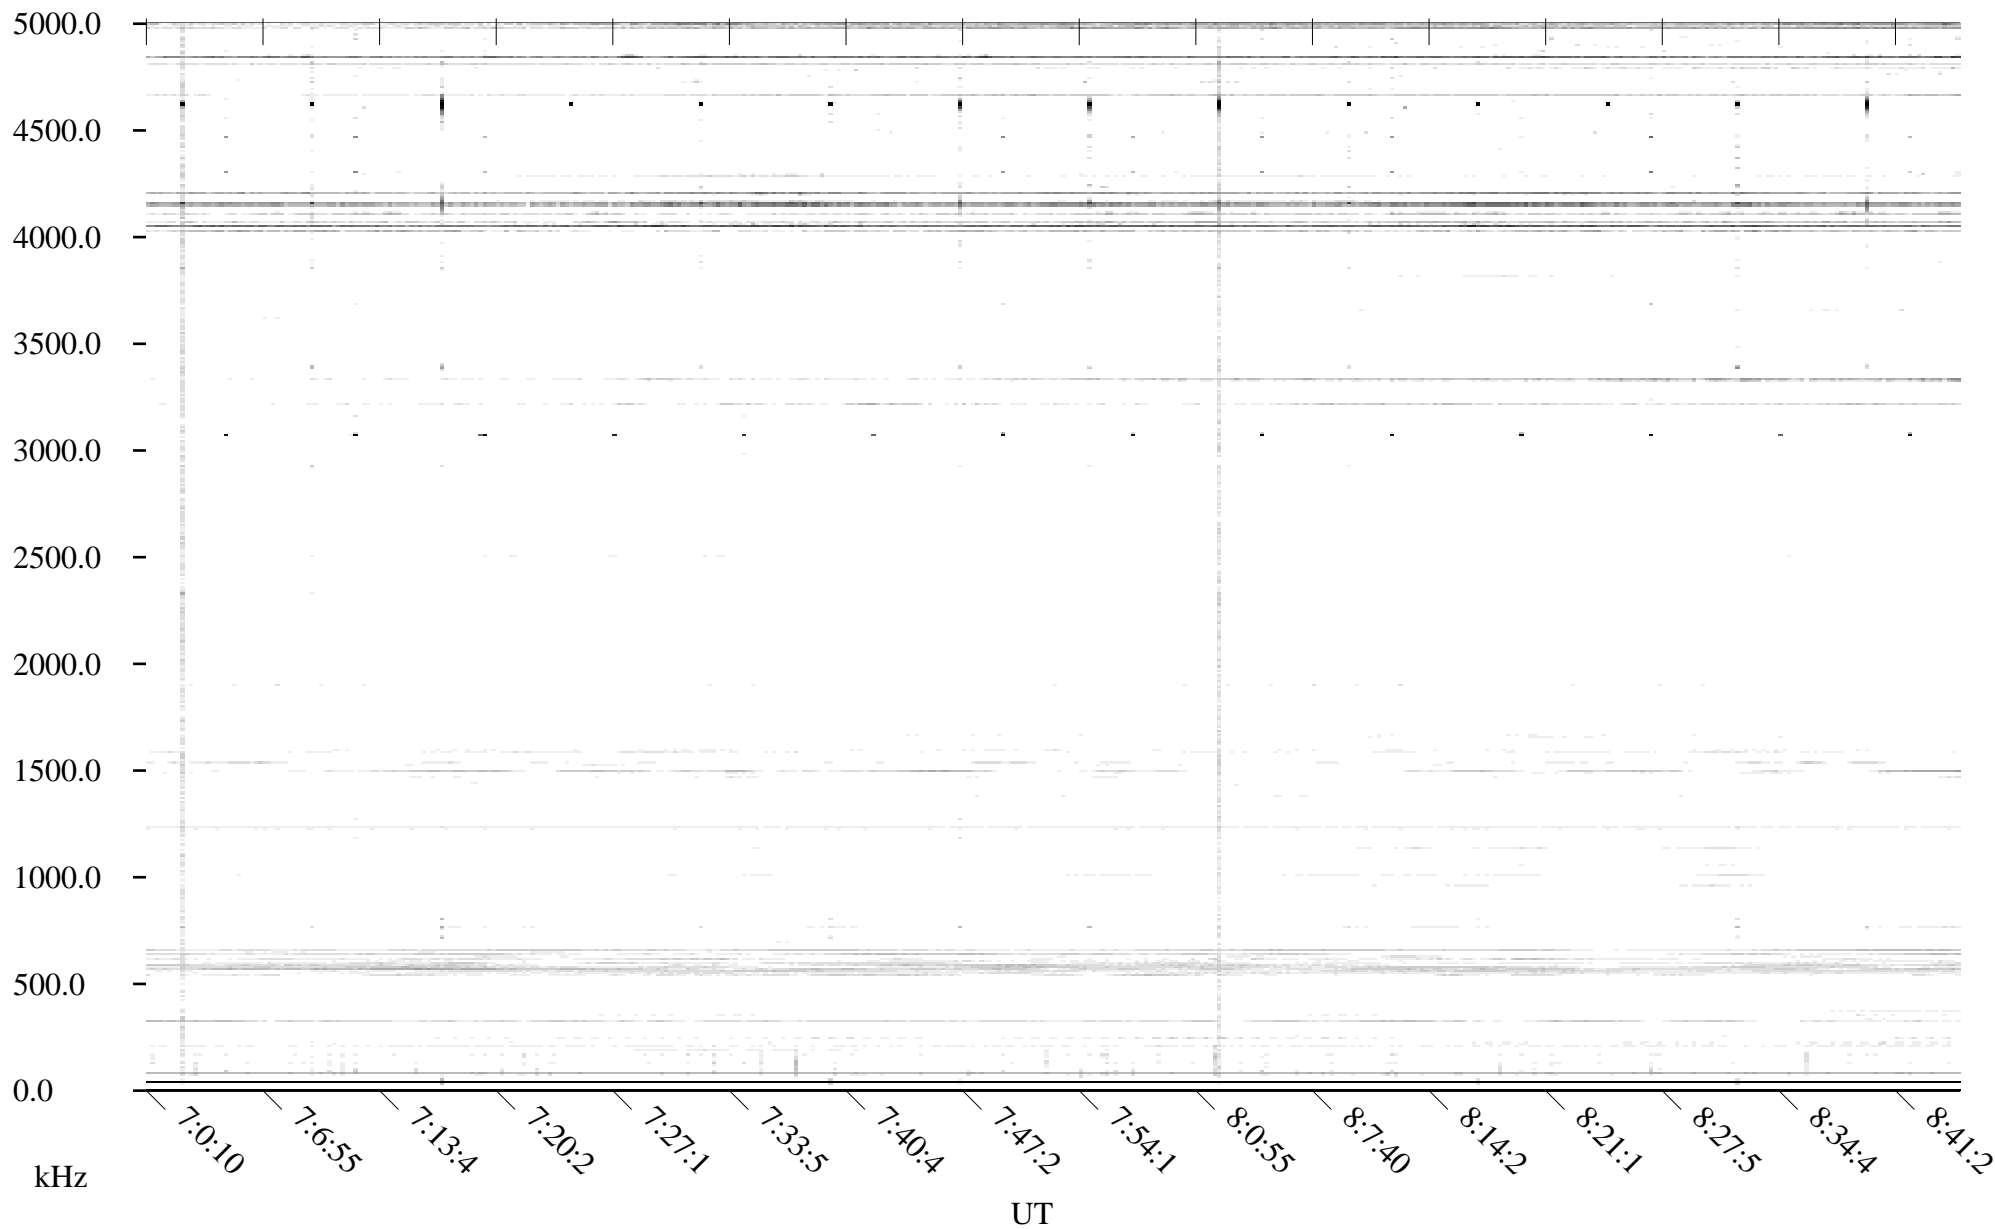

CHU09-27-21.dat.channel.2

Linear Scale

Black = -100

White = -500

detail

Page 1

CHU09-27-21.dat.channel.2

Linear Scale Black = -100 White = -500

detail

Page 2

CHU09-27-21.dat.channel.2

Linear Scale Black = -100 White = -500

detail

Page 3

CHU09-27-21.dat.channel.2

Linear Scale Black = -100 White = -500

detail

Page 4

CHU09-27-21.dat.channel.2

Linear Scale Black = -100 White = -500

detail

Page 5

CHU09-27-21.dat.channel.2

Linear Scale Black = -100 White = -500

detail

CHU09-27-21.dat.channel.2

Linear Scale Black = -100 White = -500

detail