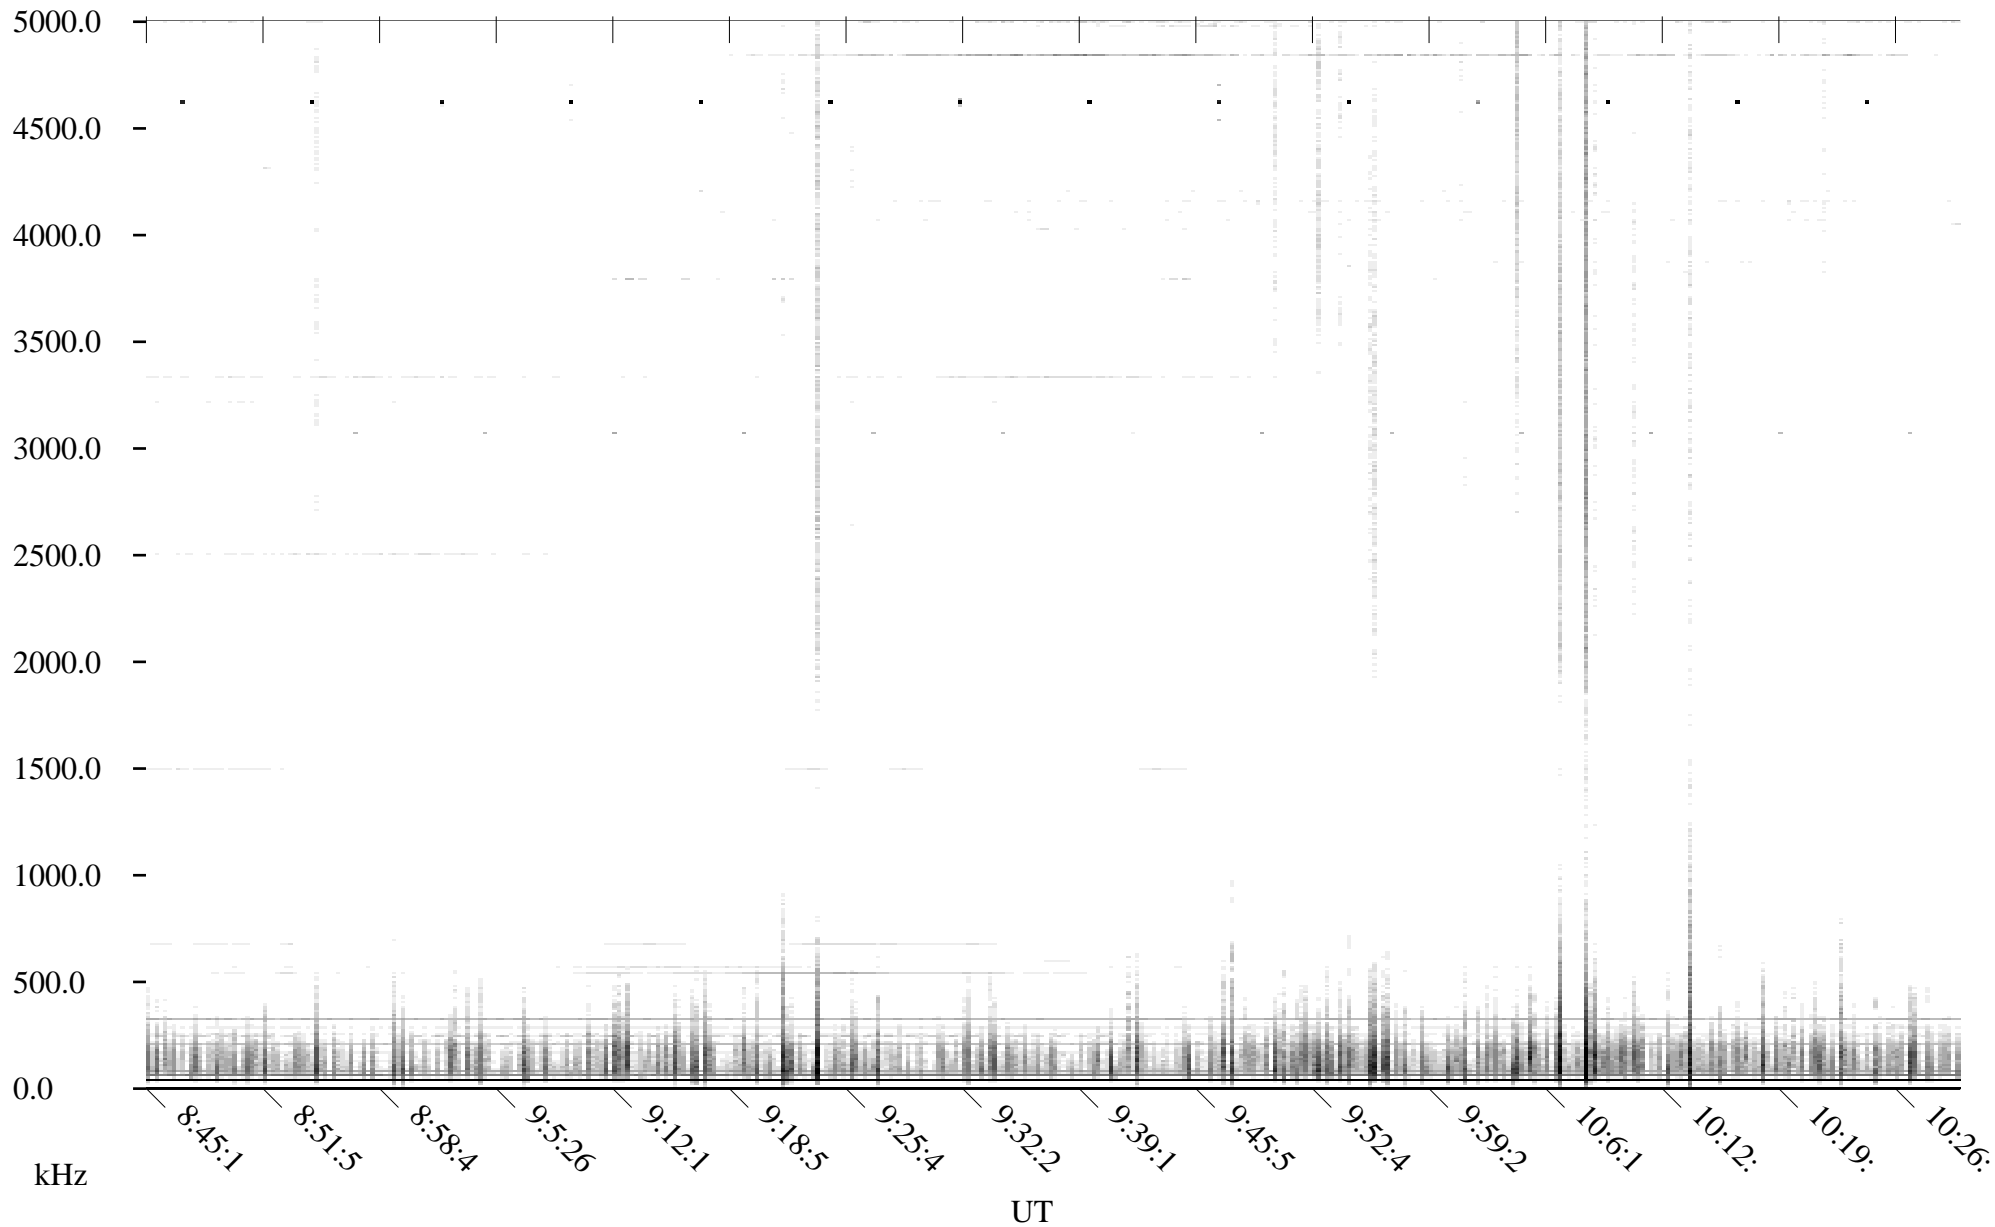

CHU09-30-21.dat.channel.0

Linear Scale

Black = -100

White = -500

detail

Page 1

CHU09-30-21.dat.channel.0

Linear Scale Black = -100 White = -500

CHU09-30-21.dat.channel.0

Linear Scale Black = -100 White = -500

detail

Page 4

CHU09-30-21.dat.channel.0

Linear Scale Black = -100 White = -500

detail

Page 5

CHU09-30-21.dat.channel.0

Linear Scale

Black = -100

White = -500

detail

Page 6

CHU09-30-21.dat.channel.0

Linear Scale Black = -100 White = -500

detail