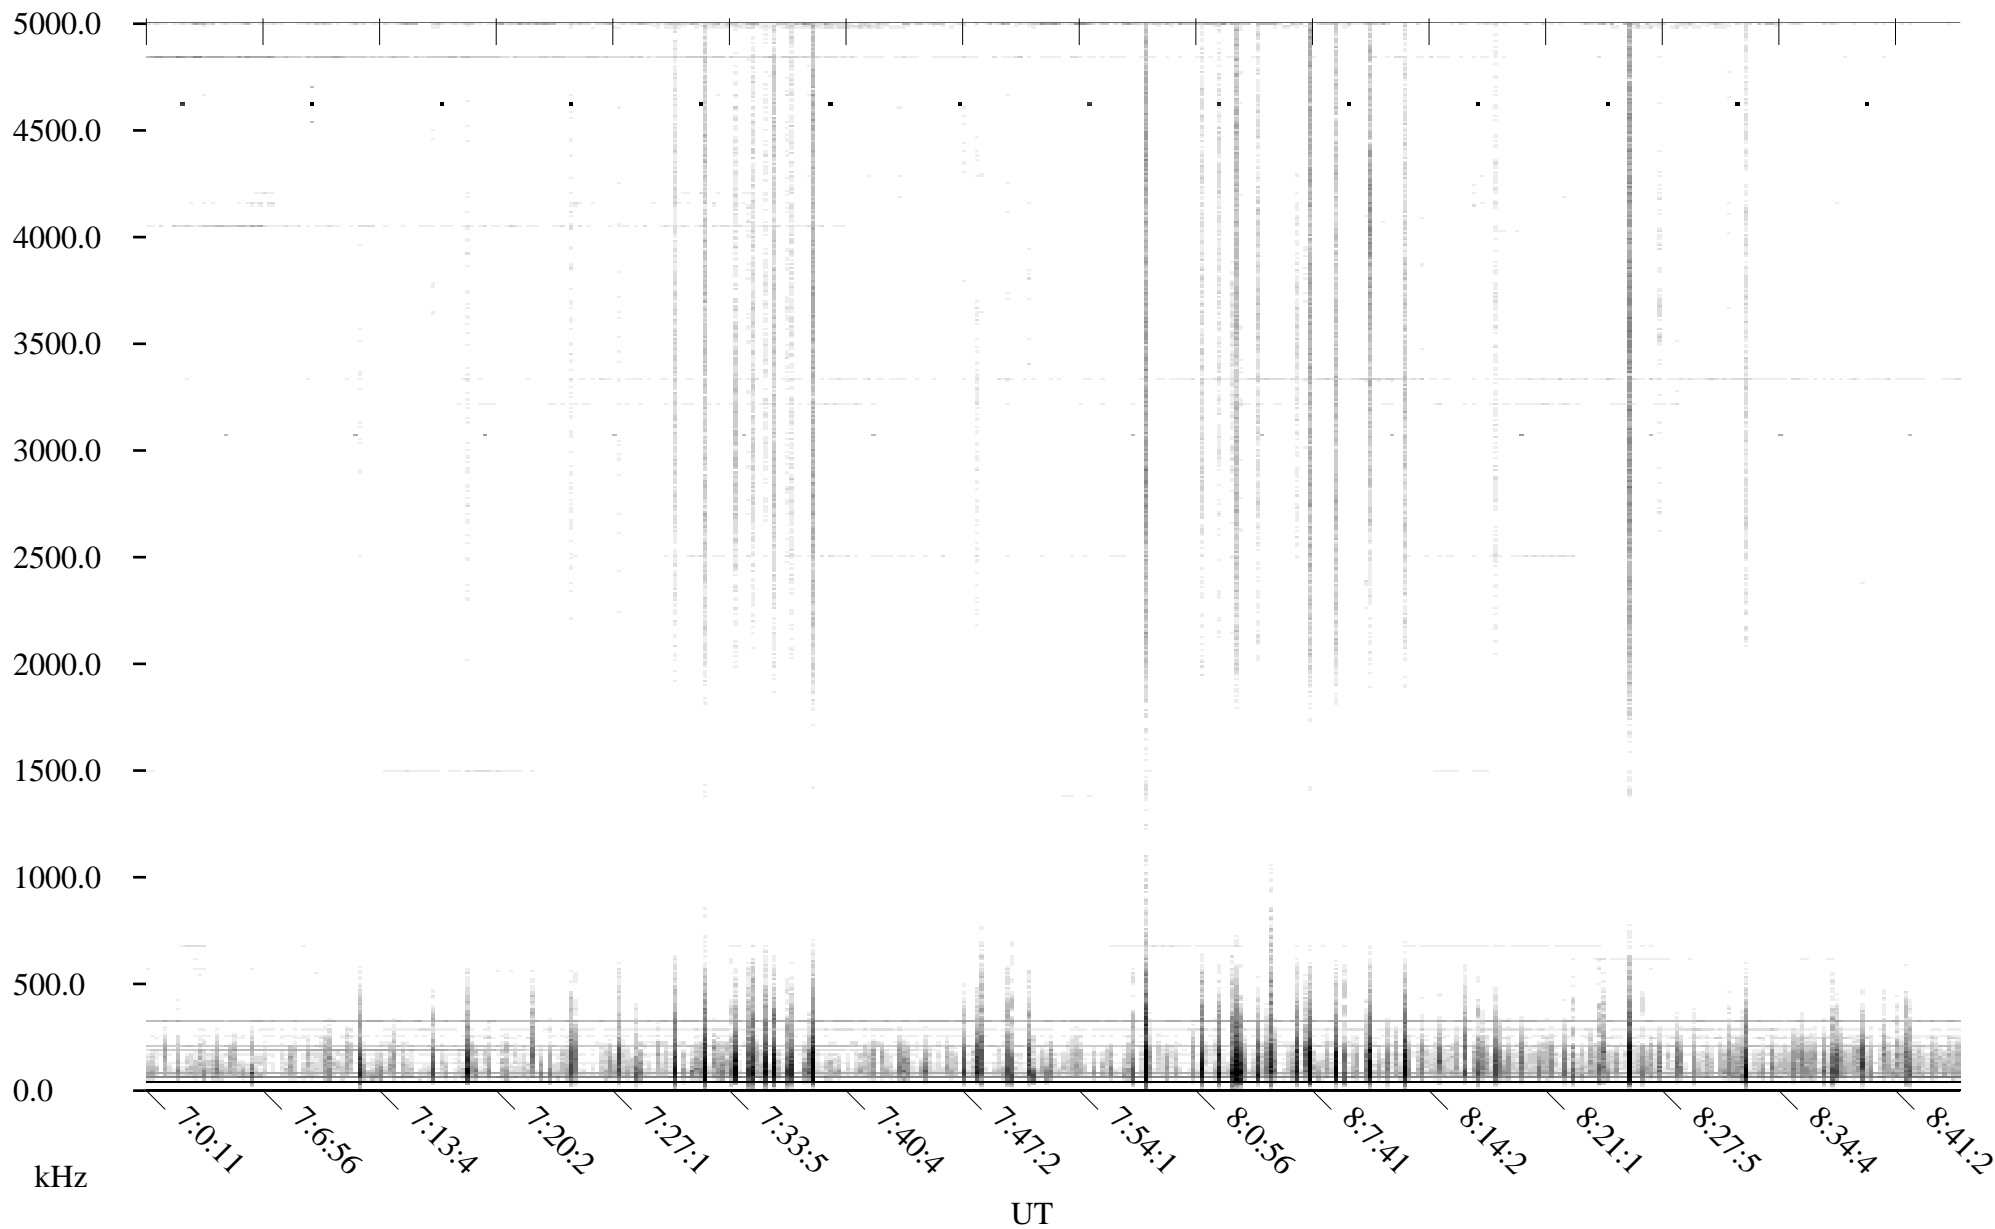

CHU09-30-21.dat.channel.0

Linear Scale

Black = -100

White = -500

detail

Page 1

CHU09-30-21.dat.channel.0

Linear Scale Black = -100 White = -500

detail

Page 2

CHU09-30-21.dat.channel.0

Linear Scale

Black = -100

White = -500

detail

Page 3

CHU09-30-21.dat.channel.0

Linear Scale Black = -100 White = -500

detail

Page 4

CHU09-30-21.dat.channel.0

Linear Scale Black = -100 White = -500

detail

Page 5

CHU09-30-21.dat.channel.0

Linear Scale

Black = -100

White = -500

detail

Page 6

CHU09-30-21.dat.channel.0

Linear Scale Black = -100 White = -500