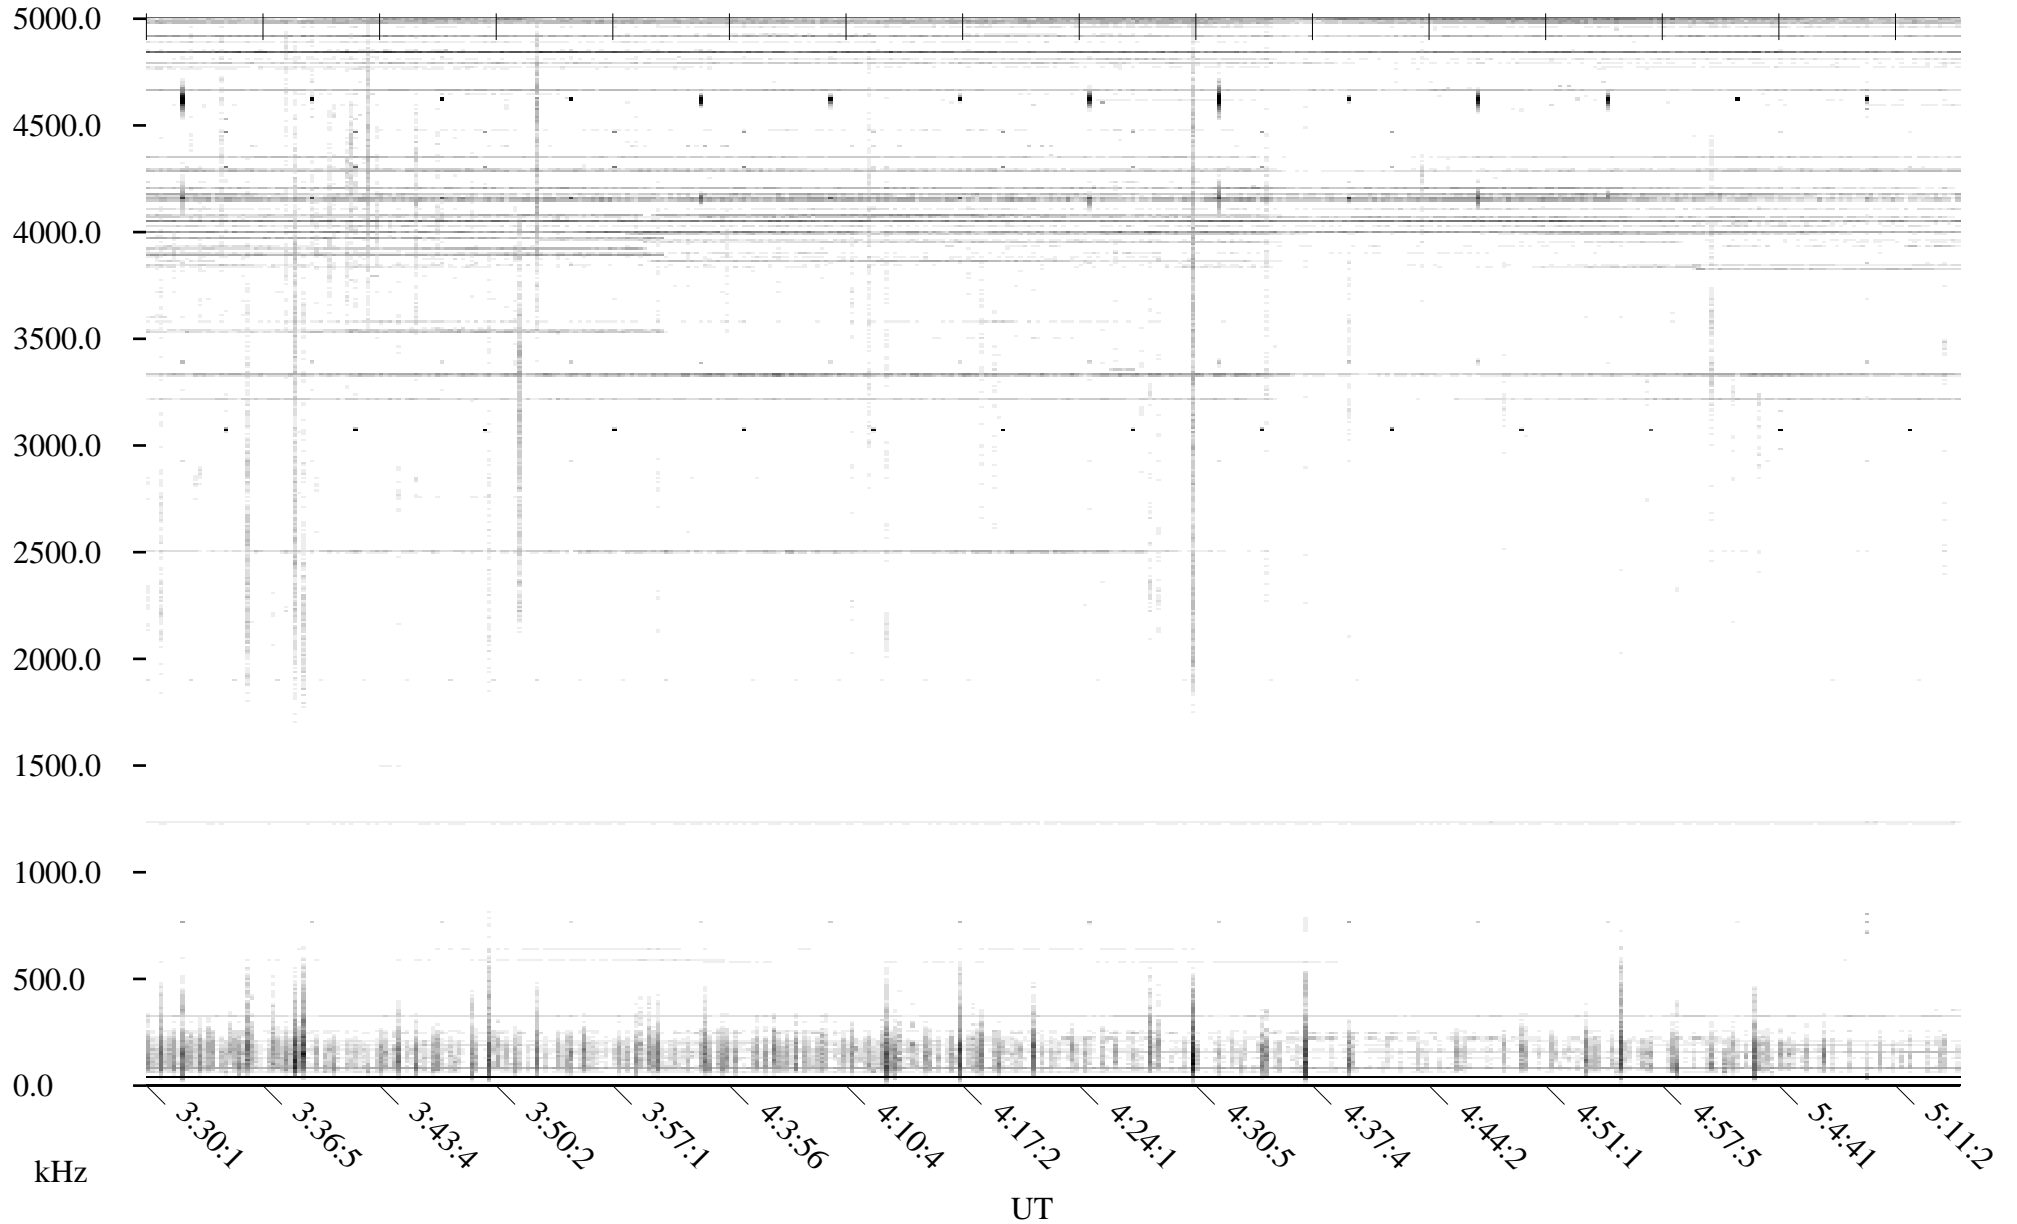

CHU09-30-21.dat.channel.2

Linear Scale Black = -100 White = -500

detail

Page 1

CHU09-30-21.dat.channel.2

Linear Scale Black = -100 White = -500

detail

Page 2

CHU09-30-21.dat.channel.2

Linear Scale

Black = -100

White = -500

detail

Page 3

CHU09-30-21.dat.channel.2

Linear Scale

Black = -100

White = -500

detail

Page 4

CHU09-30-21.dat.channel.2

Linear Scale Black = -100 White = -500

detail

Page 5

CHU09-30-21.dat.channel.2

Linear Scale Black = -100 White = -500

detail

CHU09-30-21.dat.channel.2

Linear Scale Black = -100 White = -500

detail