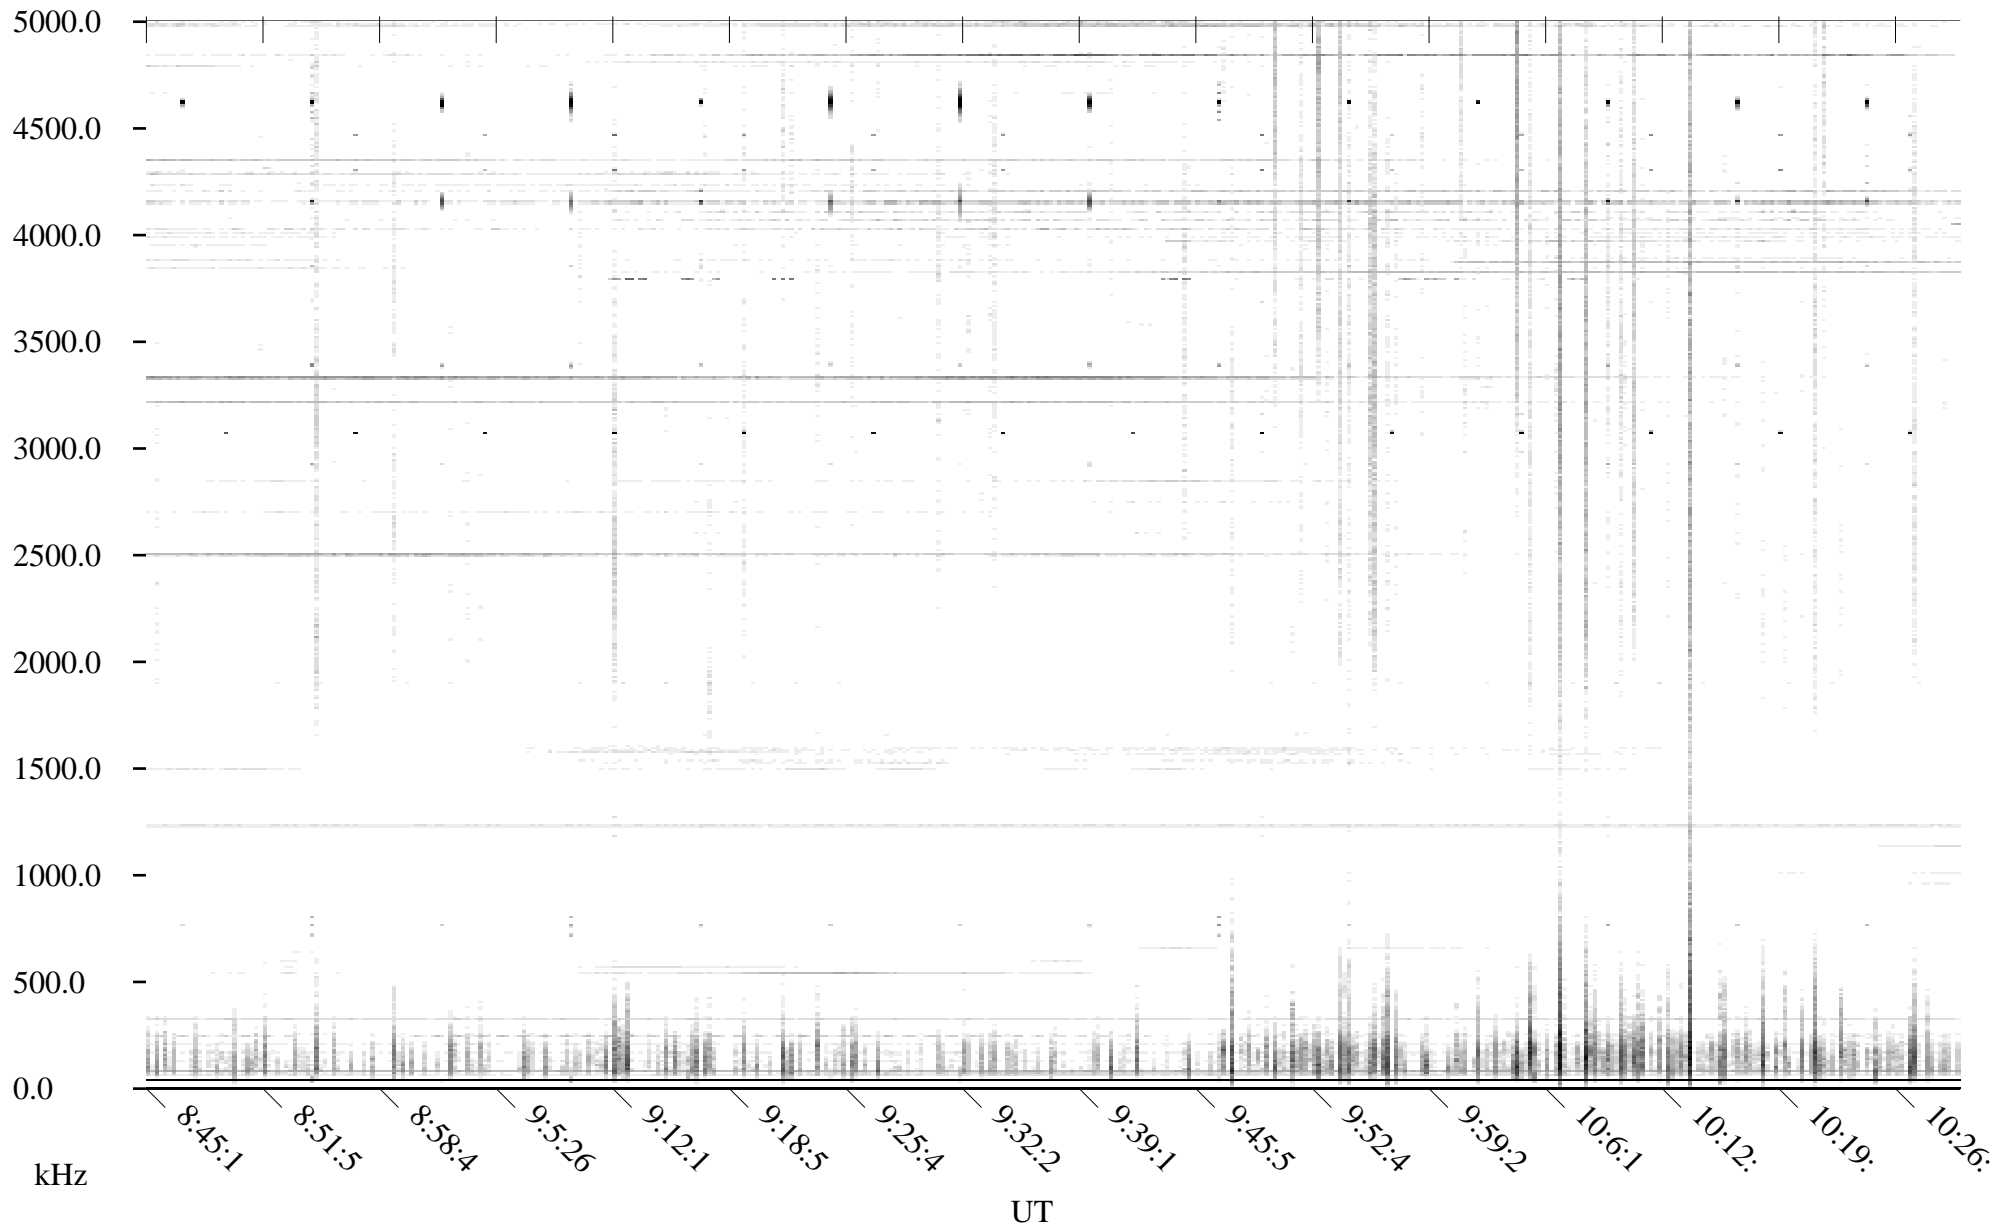

CHU09-30-21.dat.channel.2

Linear Scale Black = -100 White = -500

detail

Page 1

CHU09-30-21.dat.channel.2

Linear Scale Black = -100 White = -500

detail

Page 2

CHU09-30-21.dat.channel.2

Linear Scale

Black = -100

White = -500

detail

Page 3

CHU09-30-21.dat.channel.2

Linear Scale

Black = -100

White = -500

detail

Page 4

CHU09-30-21.dat.channel.2

Linear Scale Black = -100 White = -500

detail

Page 5

CHU09-30-21.dat.channel.2

Linear Scale Black = -100 White = -500

detail

CHU09-30-21.dat.channel.2

Linear Scale Black = -100 White = -500

detail