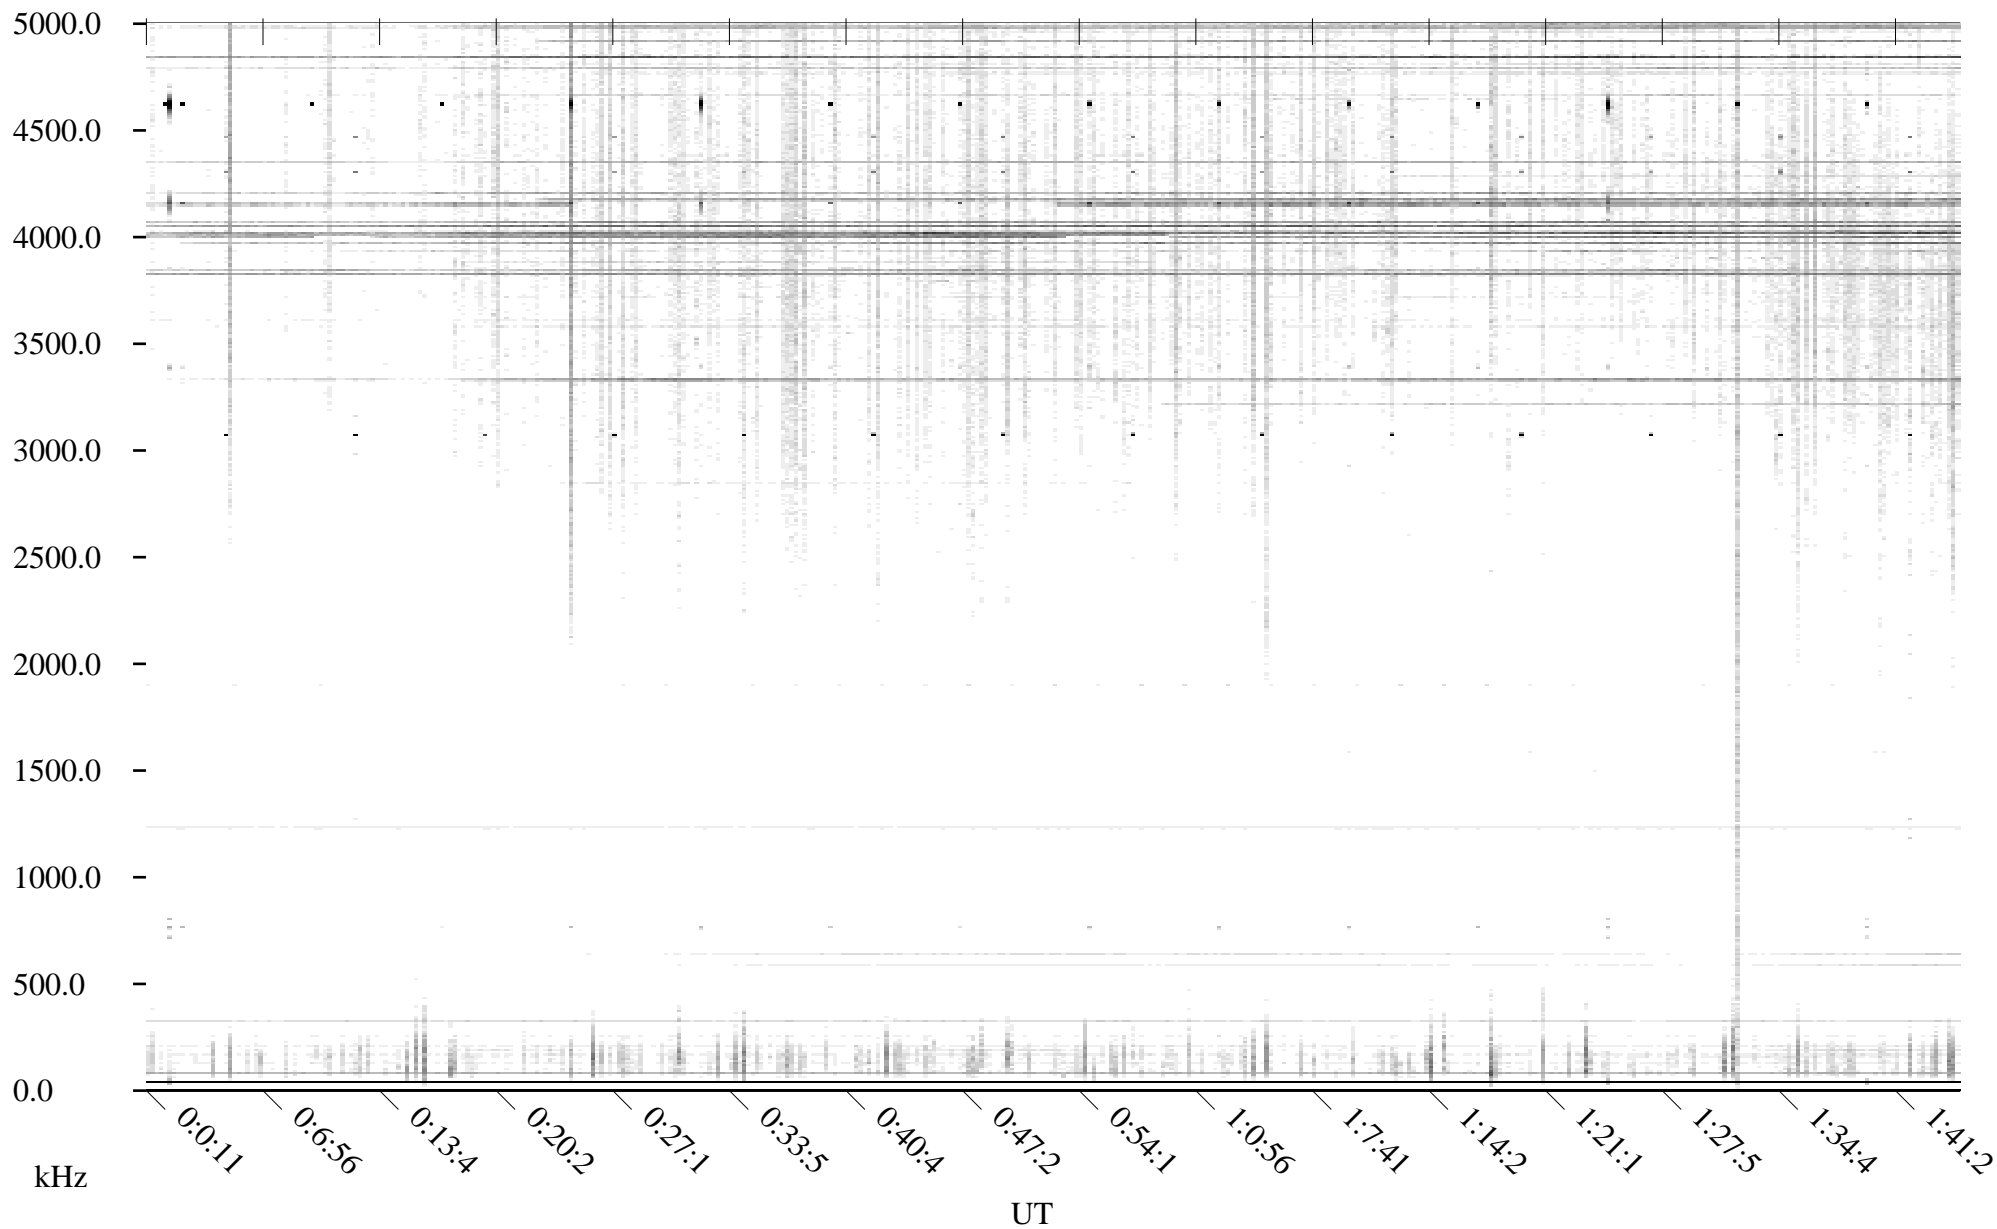

CHU09-30-21.dat.channel.2

Linear Scale Black = -100 White = -500

detail

Page 1

CHU09-30-21.dat.channel.2

Linear Scale Black = -100 White = -500

detail

Page 2

CHU09-30-21.dat.channel.2

Linear Scale

Black = -100

White = -500

detail

Page 3

CHU09-30-21.dat.channel.2

Linear Scale

Black = -100

White = -500

detail

Page 4

CHU09-30-21.dat.channel.2

Linear Scale Black = -100 White = -500

detail

Page 5

CHU09-30-21.dat.channel.2

Linear Scale Black = -100 White = -500

detail

CHU09-30-21.dat.channel.2

Linear Scale Black = -100 White = -500

detail