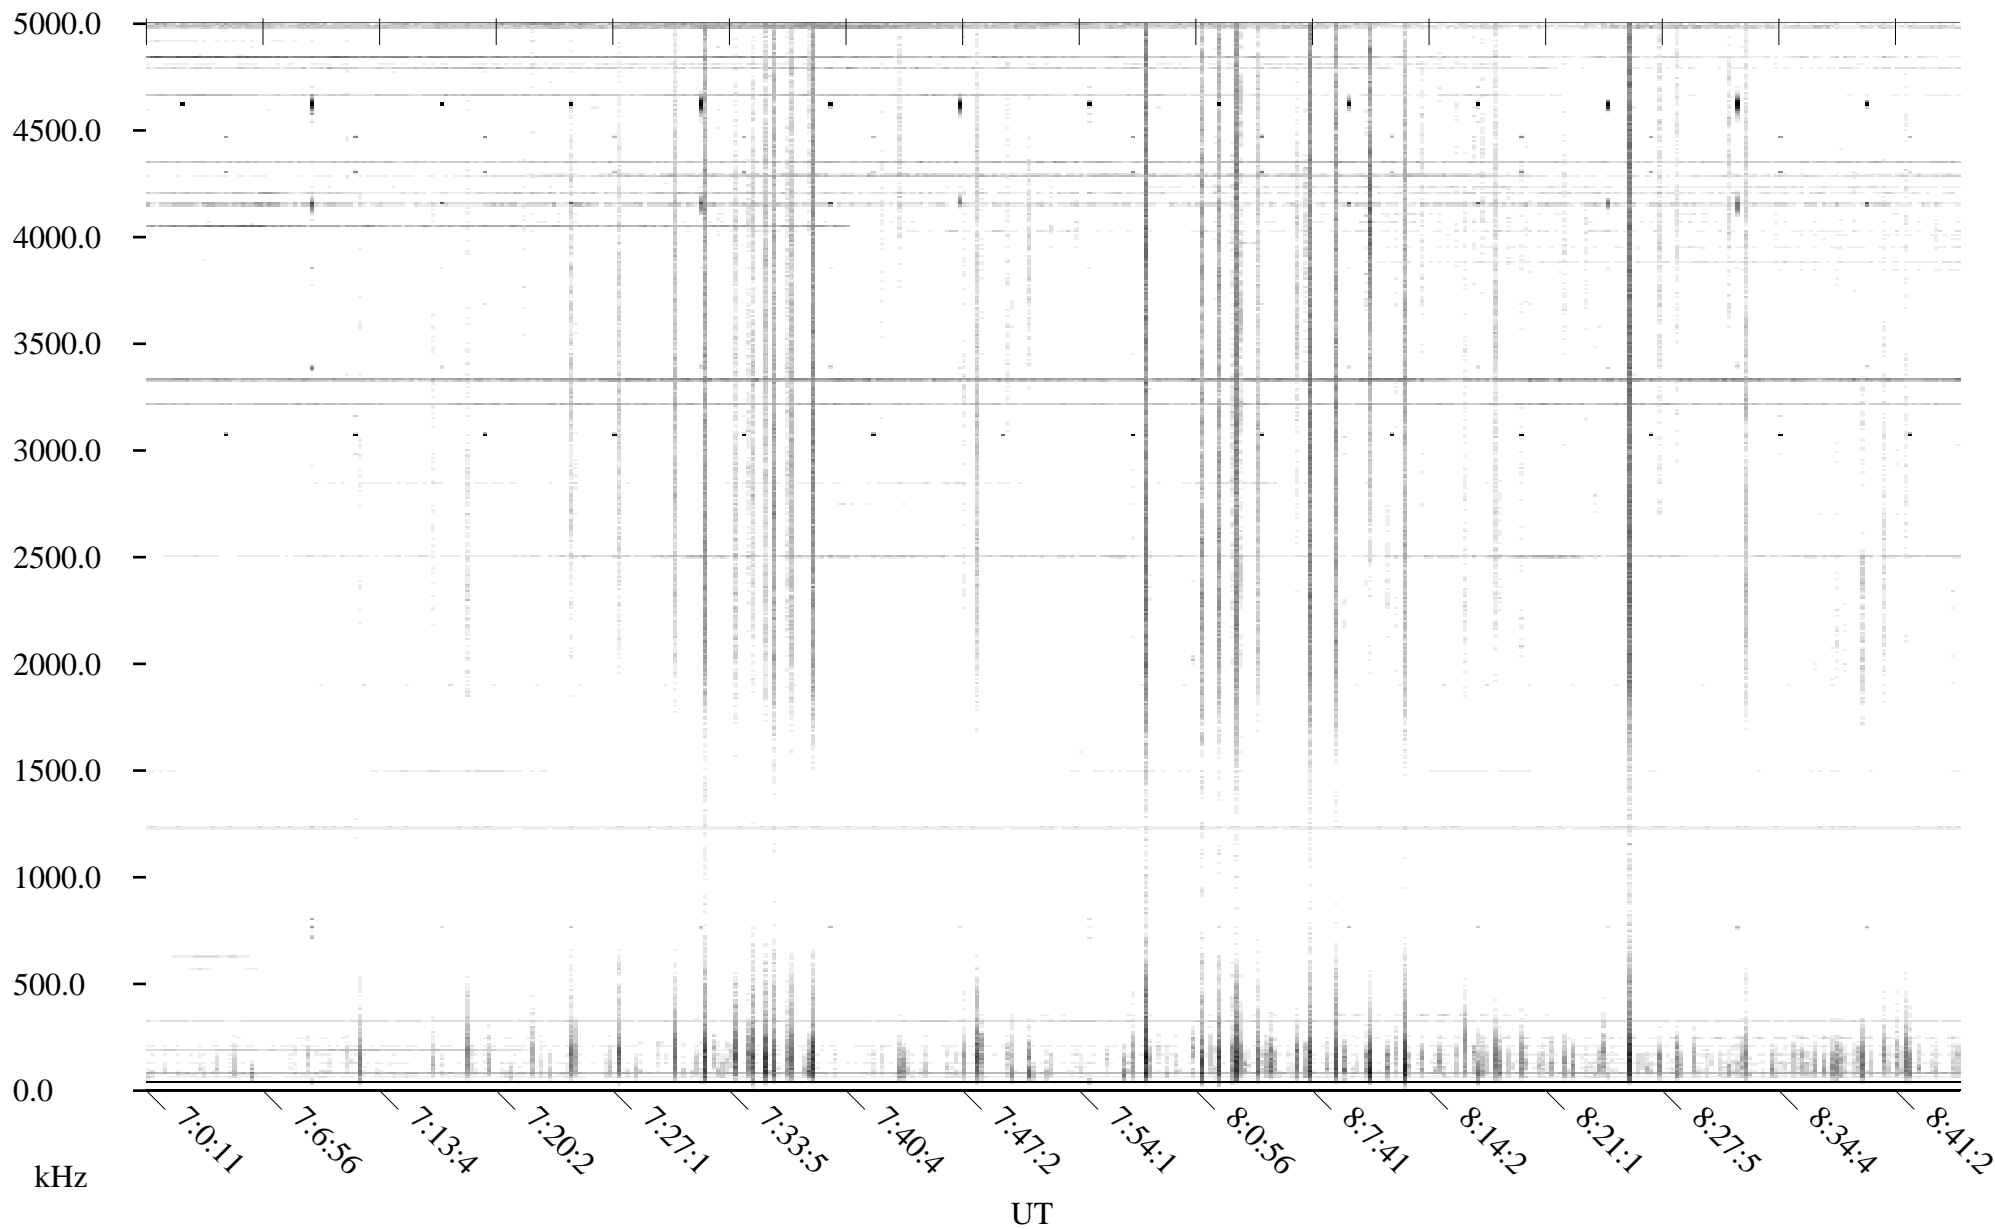

CHU09-30-21.dat.channel.2

Linear Scale Black = -100 White = -500

detail

Page 1

CHU09-30-21.dat.channel.2

Linear Scale Black = -100 White = -500

detail

Page 2

CHU09-30-21.dat.channel.2

Linear Scale

Black = -100

White = -500

detail

Page 3

CHU09-30-21.dat.channel.2

Linear Scale

Black = -100

White = -500

detail

Page 4

CHU09-30-21.dat.channel.2

Linear Scale Black = -100 White = -500

detail

Page 5

CHU09-30-21.dat.channel.2

Linear Scale Black = -100 White = -500

detail

CHU09-30-21.dat.channel.2

Linear Scale Black = -100 White = -500

detail