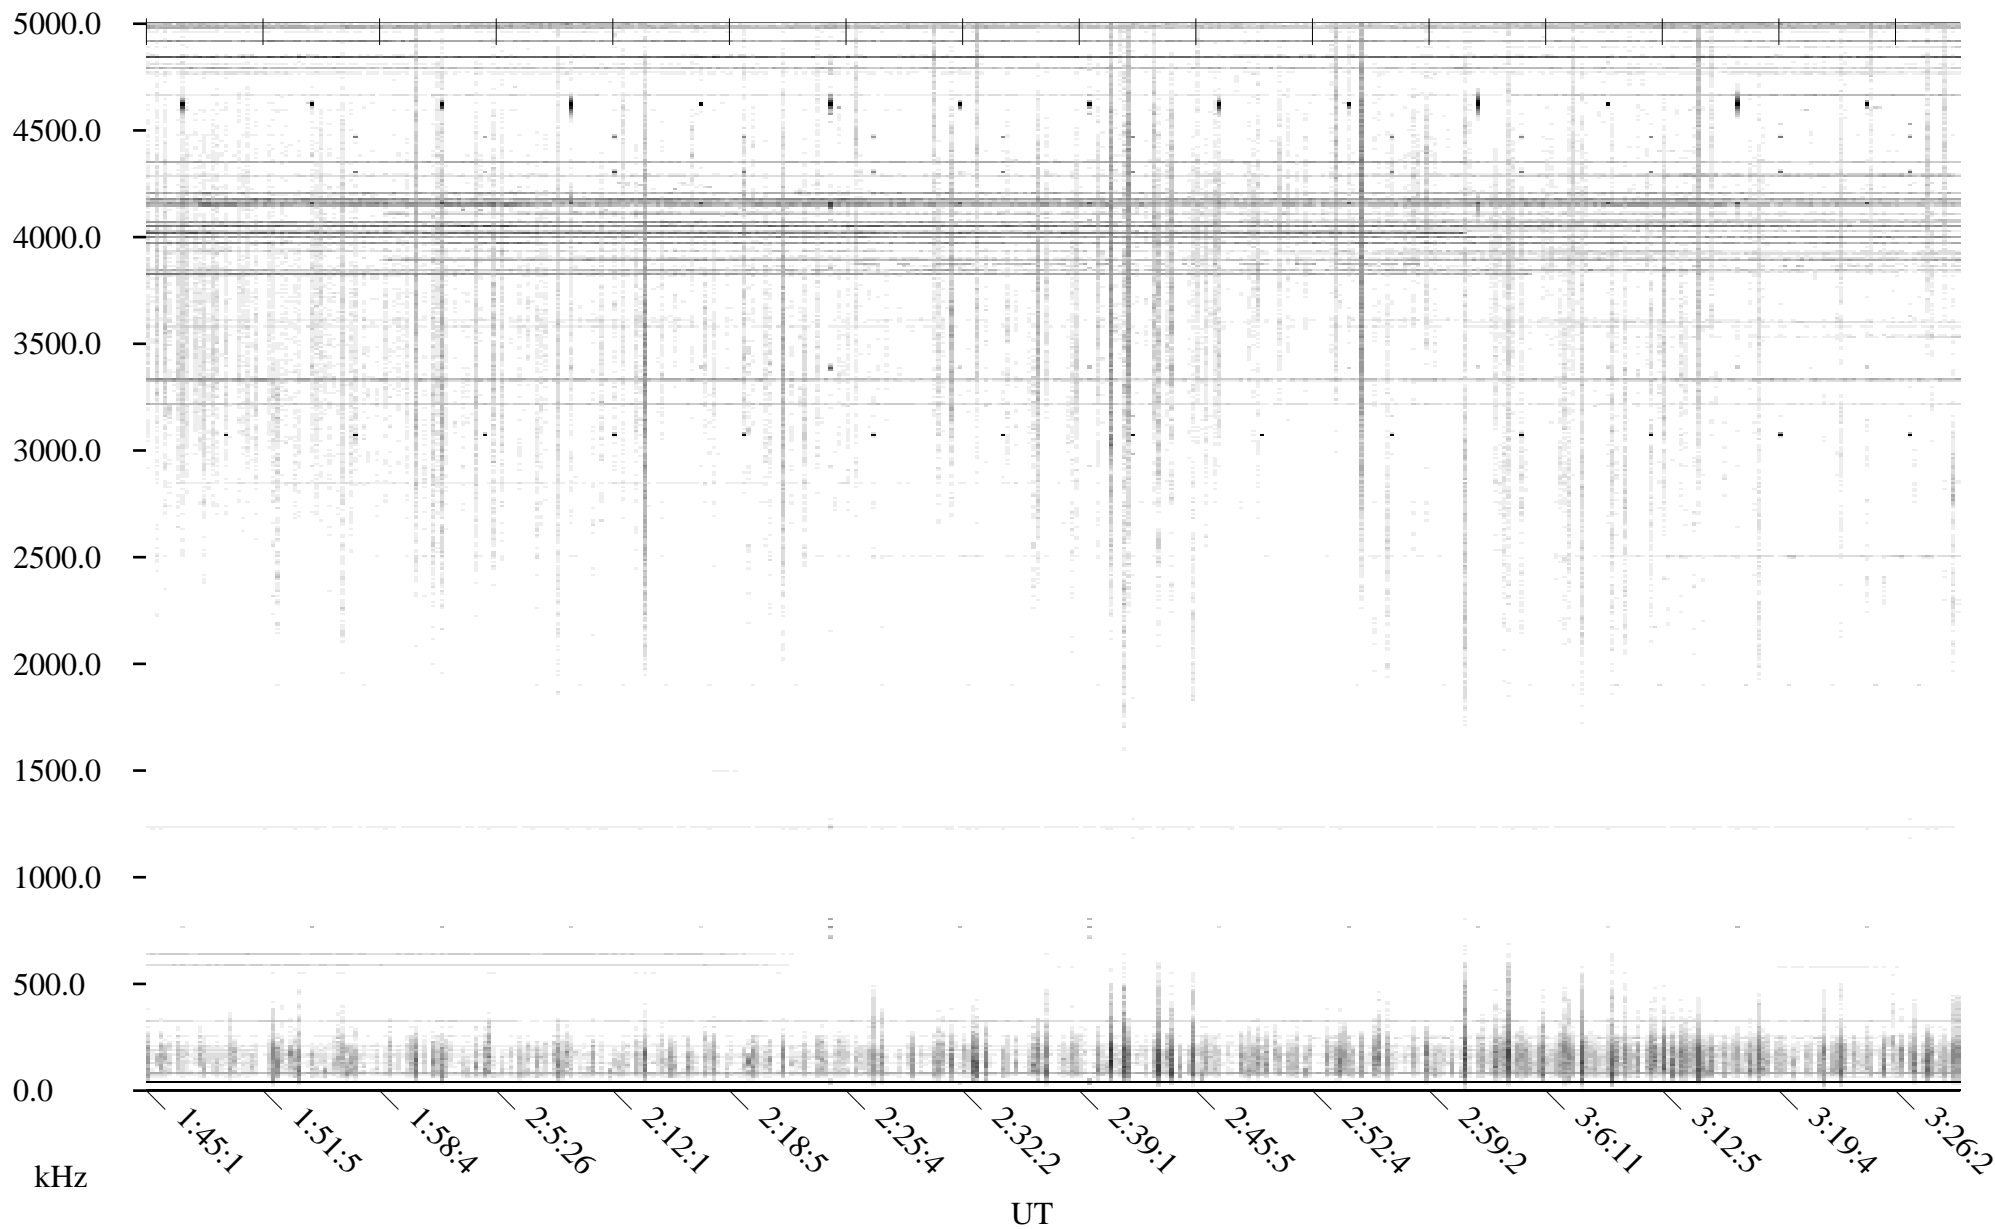

CHU09-30-21.dat.channel.2

Linear Scale Black = -100 White = -500

detail

Page 1

CHU09-30-21.dat.channel.2

Linear Scale Black = -100 White = -500

detail

Page 2

CHU09-30-21.dat.channel.2

Linear Scale

Black = -100

White = -500

detail

Page 3

CHU09-30-21.dat.channel.2

Linear Scale

Black = -100

White = -500

detail

Page 4

CHU09-30-21.dat.channel.2

Linear Scale Black = -100 White = -500

detail

Page 5

CHU09-30-21.dat.channel.2

Linear Scale Black = -100 White = -500

detail

CHU09-30-21.dat.channel.2

Linear Scale Black = -100 White = -500

detail