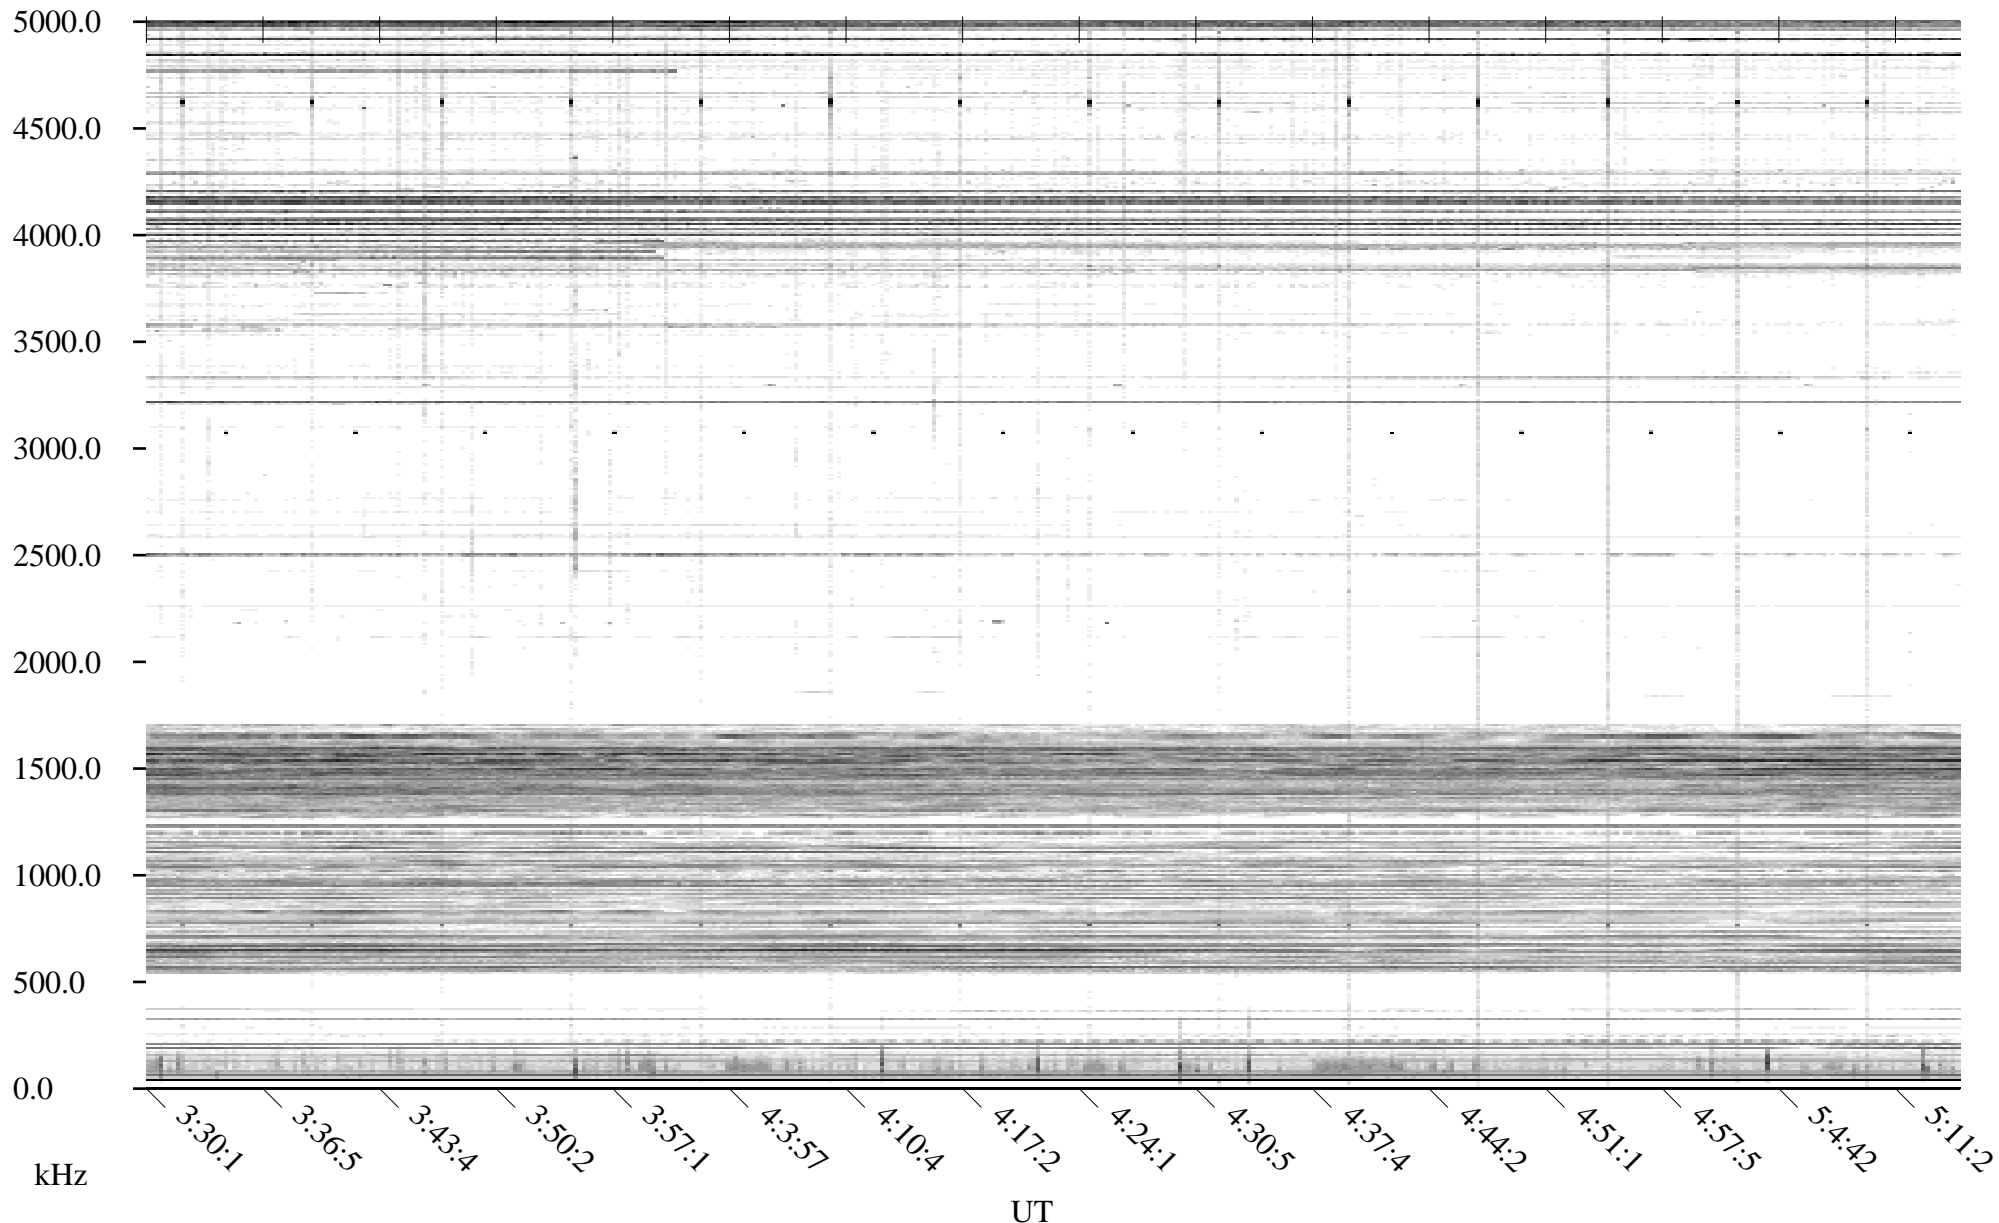

CHU10-02-21.dat.channel.1

Linear Scale Black = -100 White = -500

detail

Page 1

CHU10-02-21.dat.channel.1

Linear Scale Black = -100 White = -500

detail

Page 2

CHU10-02-21.dat.channel.1

Linear Scale Black = -100 White = -500

detail

CHU10-02-21.dat.channel.1

Linear Scale Black = -100 White = -500

detail

CHU10-02-21.dat.channel.1

Linear Scale

Black = -100

White = -500

detail

Page 5

CHU10-02-21.dat.channel.1

Linear Scale Black = -100 White = -500

detail

Page 6

CHU10-02-21.dat.channel.1

Linear Scale

Black = -100

White = -500

detail

Page 7