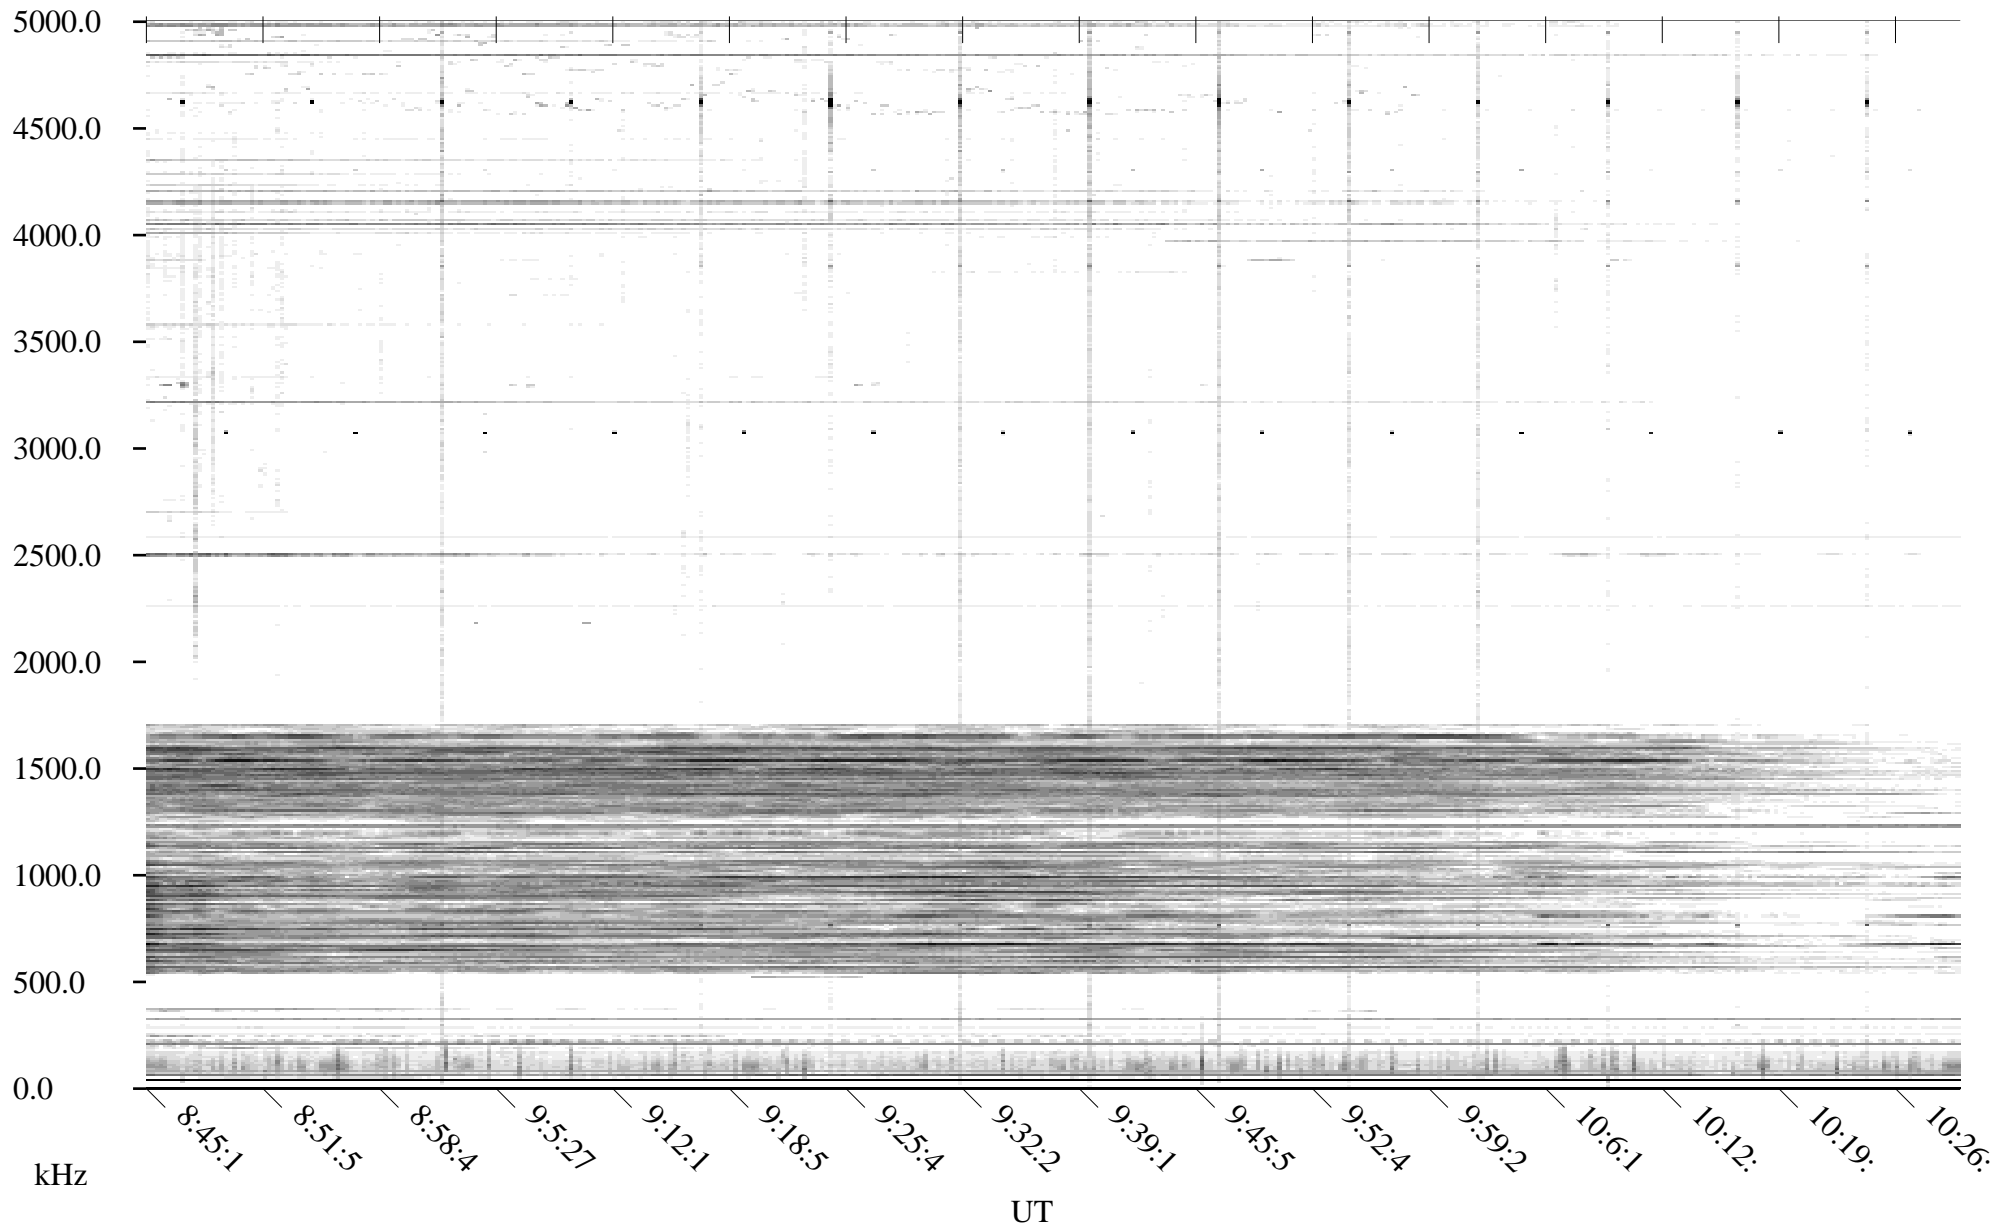

CHU10-02-21.dat.channel.1

Linear Scale Black = -100 White = -500

detail

Page 1

CHU10-02-21.dat.channel.1

Linear Scale Black = -100 White = -500

detail

Page 2

CHU10-02-21.dat.channel.1

Linear Scale Black = -100 White = -500

detail

CHU10-02-21.dat.channel.1

Linear Scale Black = -100 White = -500

detail

CHU10-02-21.dat.channel.1

Linear Scale

Black = -100

White = -500

detail

Page 5

CHU10-02-21.dat.channel.1

Linear Scale Black = -100 White = -500

detail

Page 6

CHU10-02-21.dat.channel.1

Linear Scale

Black = -100

White = -500

detail

Page 7