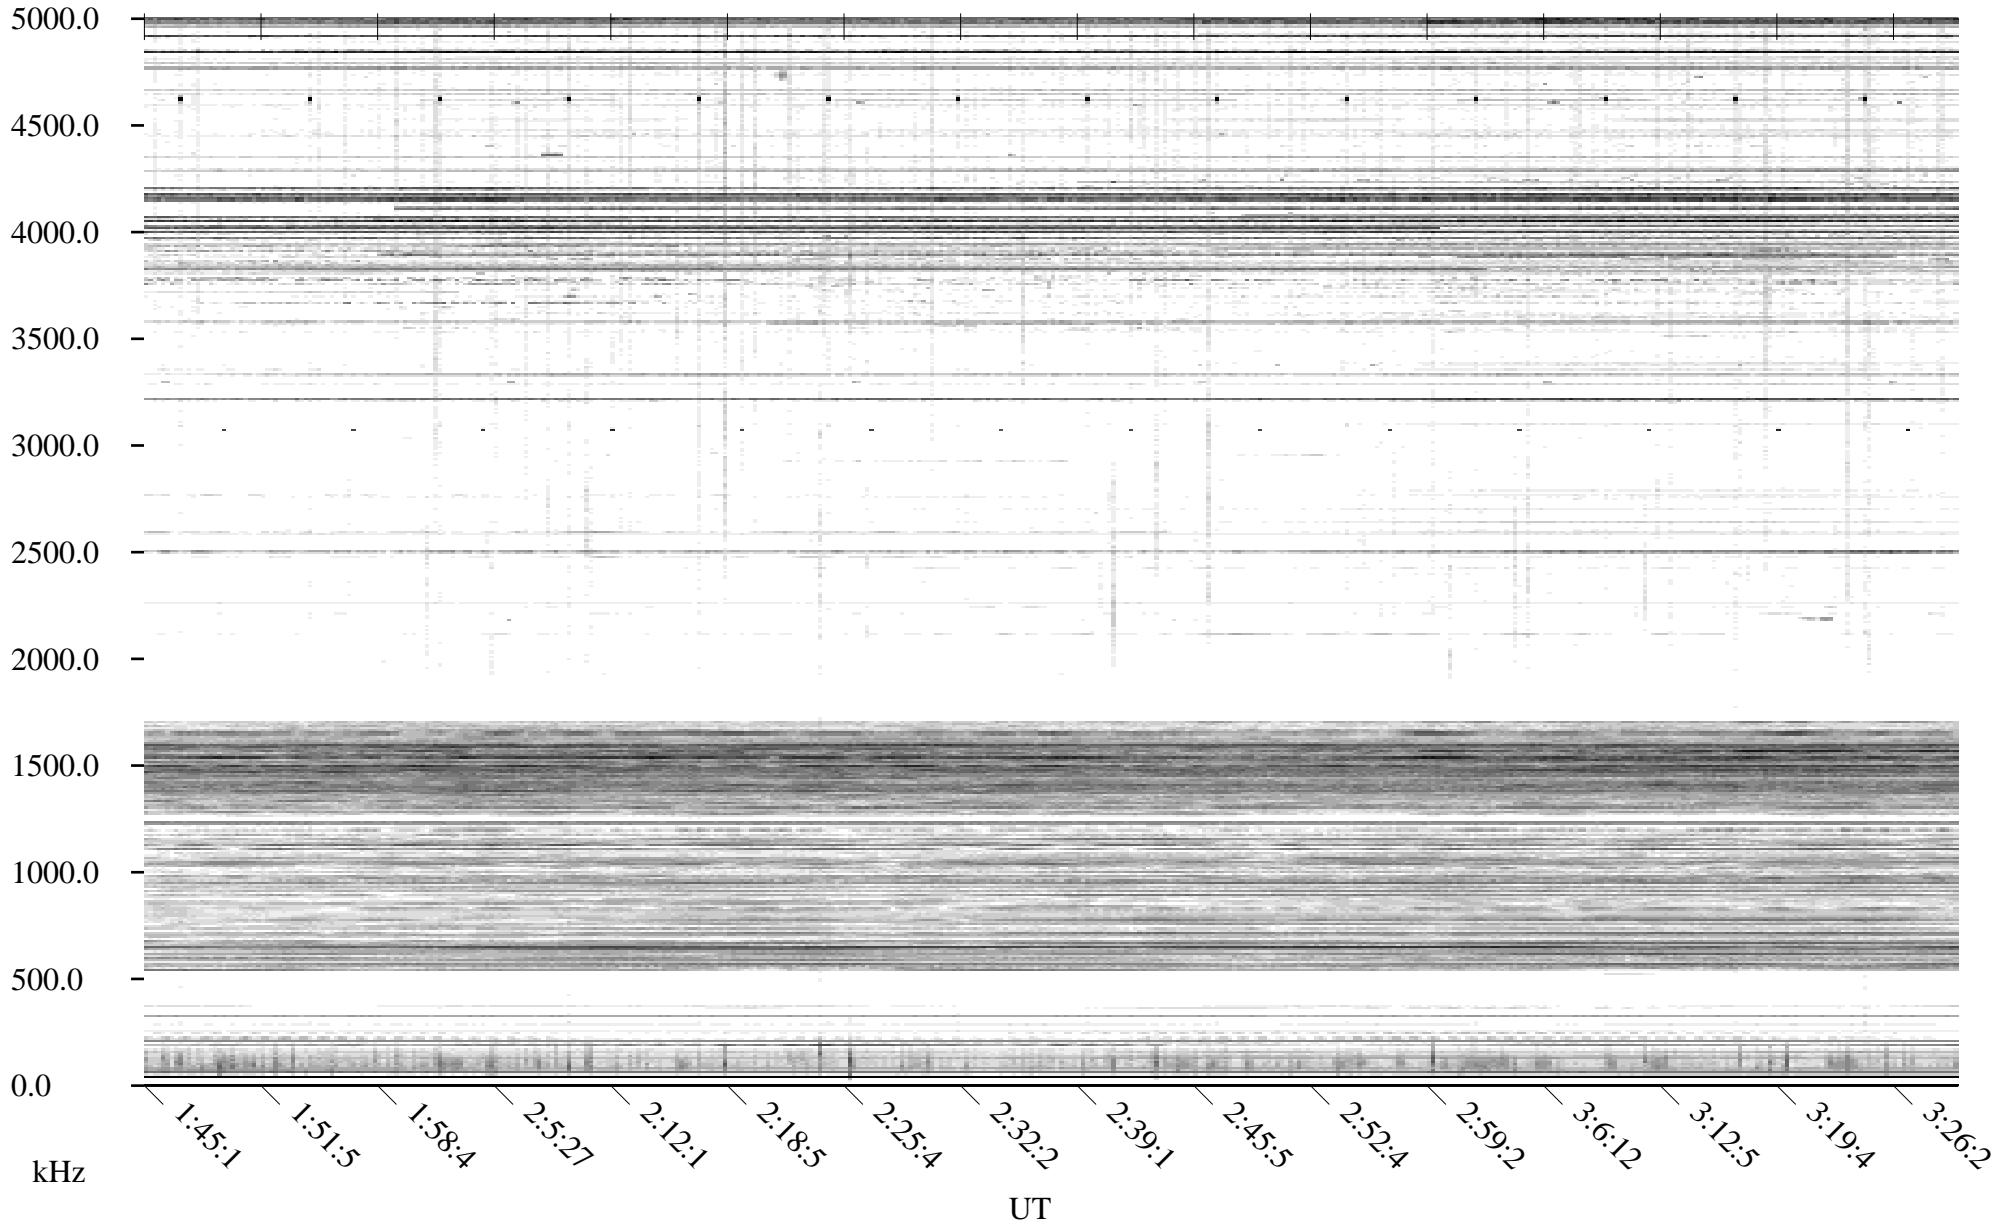

CHU10-02-21.dat.channel.1

Linear Scale Black = -100 White = -500

detail

Page 1

CHU10-02-21.dat.channel.1

Linear Scale Black = -100 White = -500

detail

Page 2

CHU10-02-21.dat.channel.1

Linear Scale Black = -100 White = -500

detail

CHU10-02-21.dat.channel.1

Linear Scale Black = -100 White = -500

detail

CHU10-02-21.dat.channel.1

Linear Scale

Black = -100

White = -500

detail

Page 5

CHU10-02-21.dat.channel.1

Linear Scale Black = -100 White = -500

detail

Page 6

CHU10-02-21.dat.channel.1

Linear Scale

Black = -100

White = -500

detail

Page 7