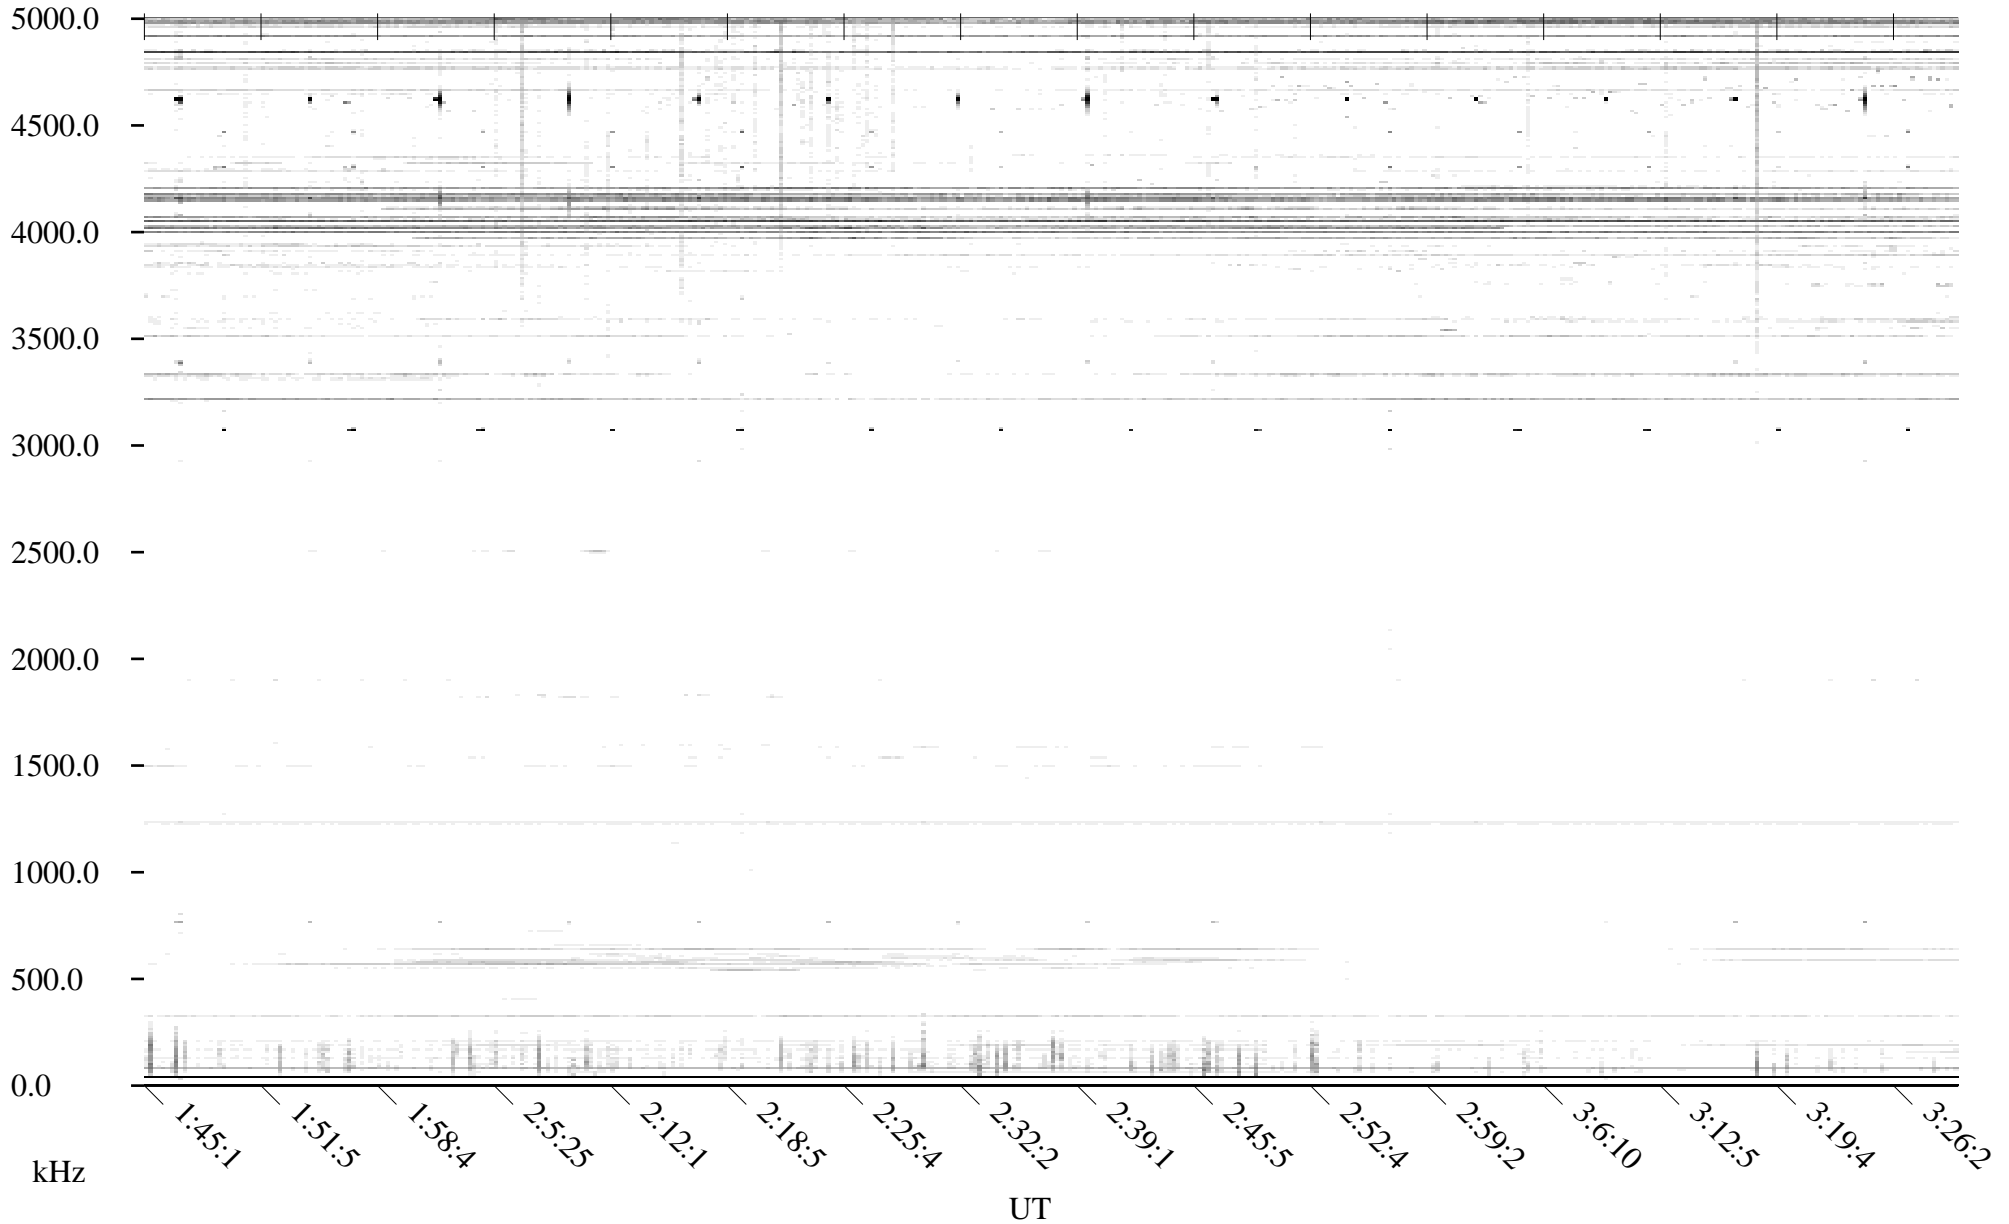

CHU10-09-21.dat.channel.2

Linear Scale

Black = -100

White = -500

detail

Page 1

CHU10-09-21.dat.channel.2

Linear Scale Black = -100 White = -500

detail

Page 2

CHU10-09-21.dat.channel.2

Linear Scale Black = -100 White = -500

detail

Page 3

CHU10-09-21.dat.channel.2

Linear Scale Black = -100 White = -500

detail

Page 4

CHU10-09-21.dat.channel.2

Linear Scale

Black = -100

White = -500

detail

Page 5

CHU10-09-21.dat.channel.2

Linear Scale Black = -100 White = -500

detail

CHU10-09-21.dat.channel.2

Linear Scale Black = -100 White = -500 detail