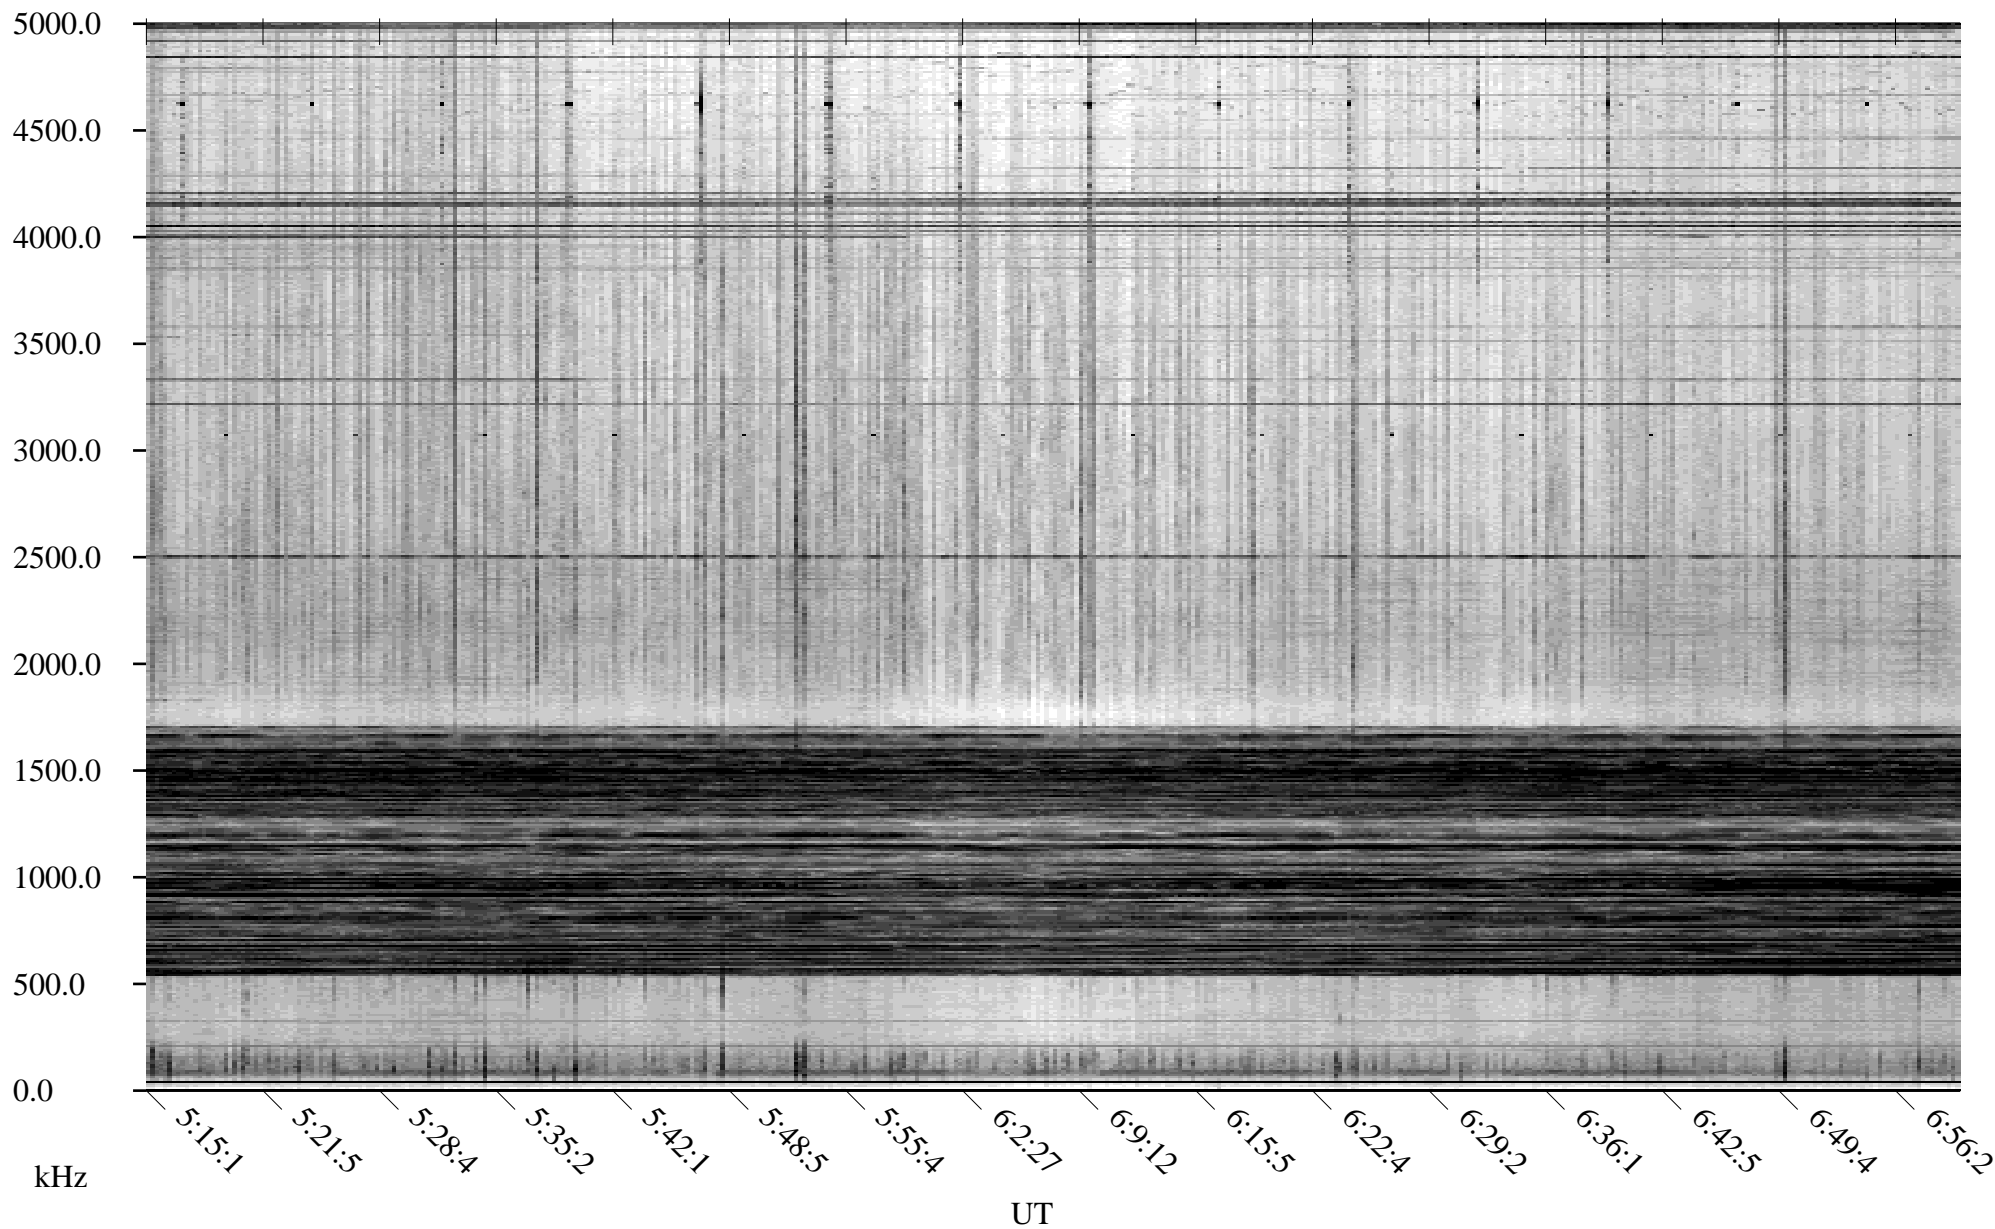

CHU10-10-21.dat.channel.1

Linear Scale Black = -100 White = -500

detail

Page 1

CHU10-10-21.dat.channel.1

Linear Scale Black = -100 White = -500

detail

Page 2

CHU10-10-21.dat.channel.1

Linear Scale Black = -100 White = -500

detail

Page 3

CHU10-10-21.dat.channel.1

Linear Scale Black = -100 White = -500

detail

Page 4

CHU10-10-21.dat.channel.1

Linear Scale Black = -100 White = -500

detail

Page 5

CHU10-10-21.dat.channel.1

Linear Scale Black = -100 White = -500

detail

CHU10-10-21.dat.channel.1

Linear Scale Black = -100 White = -500

detail