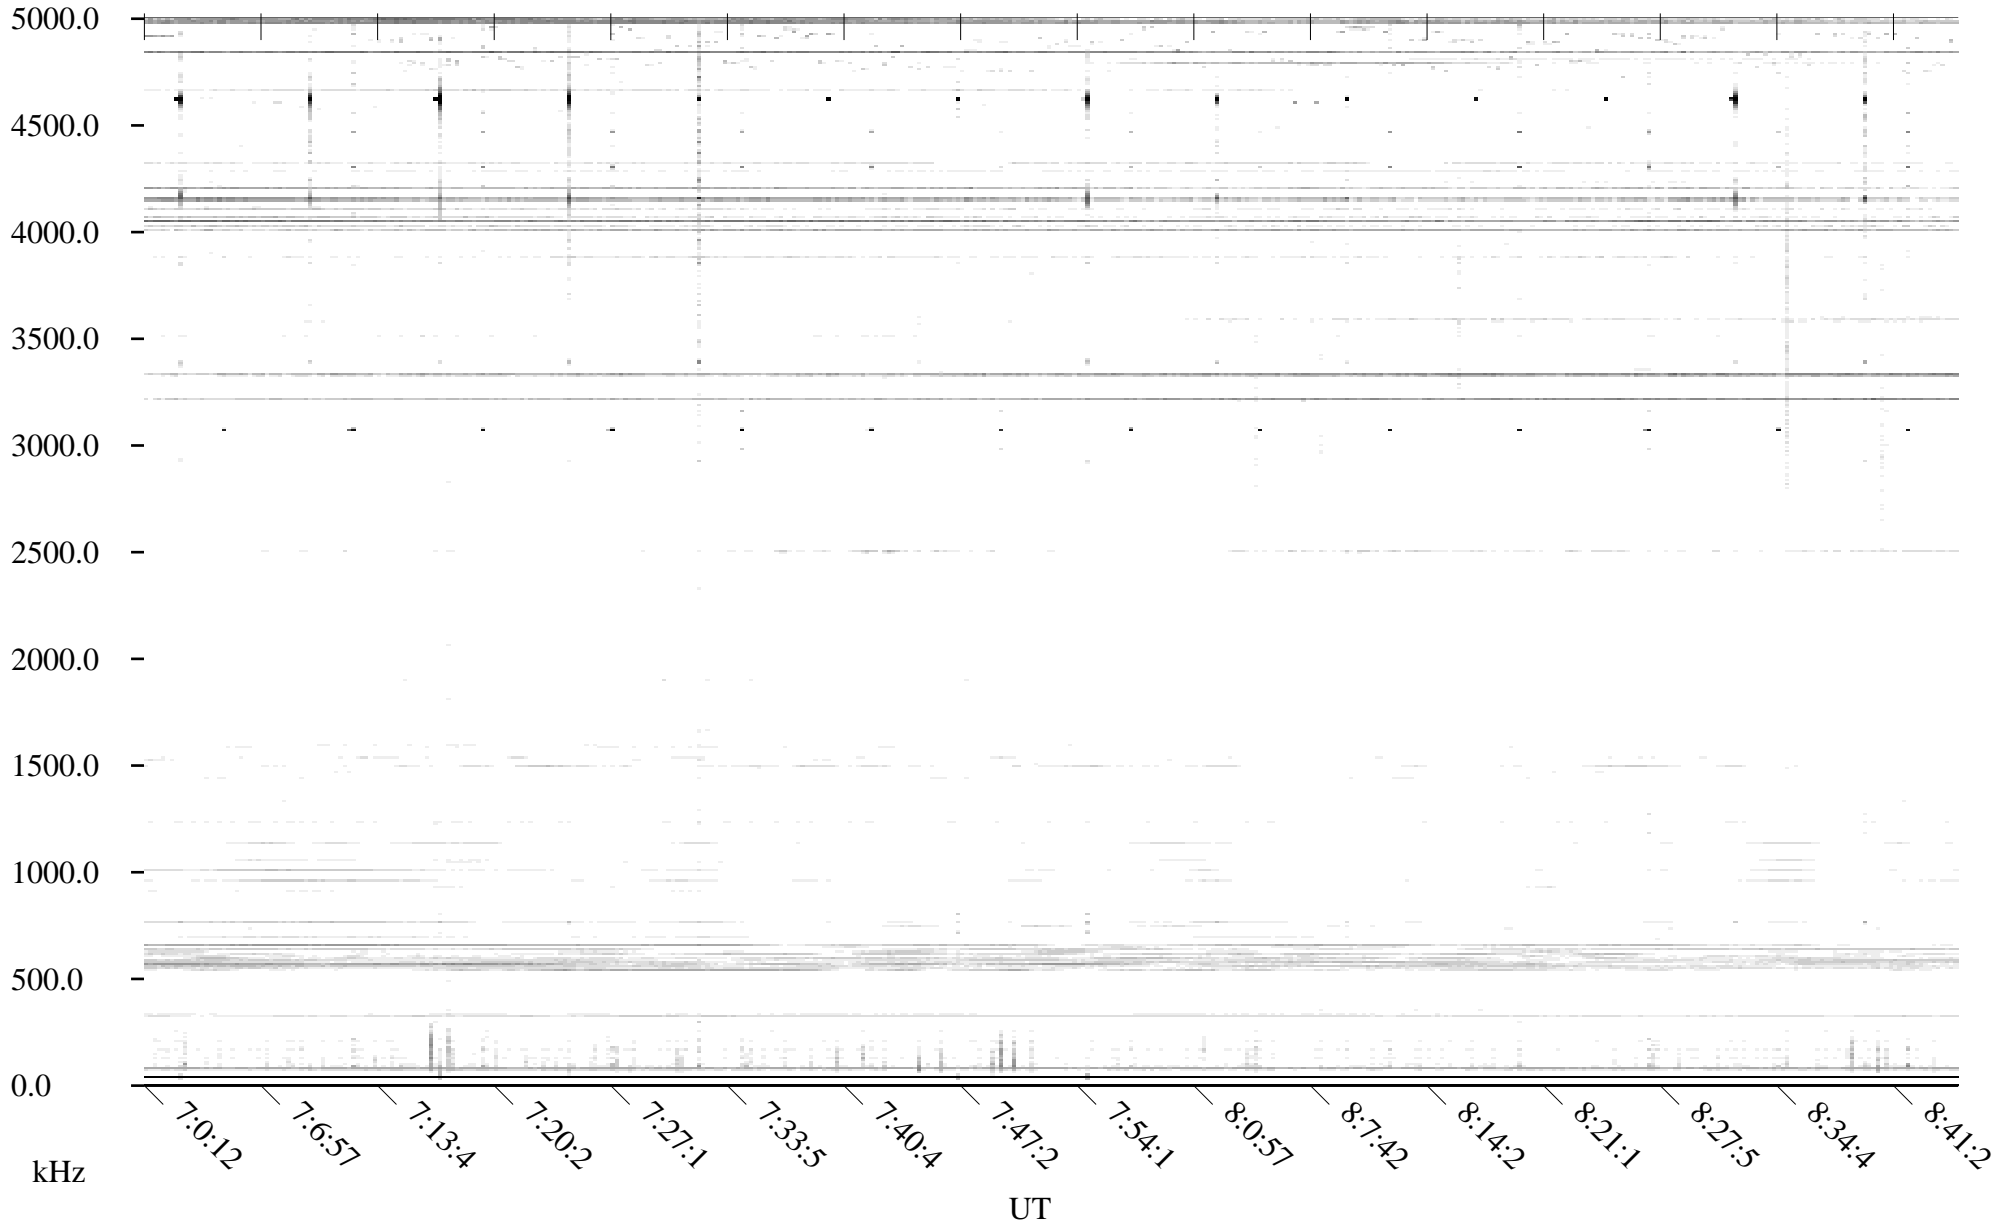

CHU10-10-21.dat.channel.2

Linear Scale

Black = -100

White = -500

detail

Page 1

CHU10-10-21.dat.channel.2

Linear Scale Black = -100 White = -500

detail

Page 2

CHU10-10-21.dat.channel.2

Linear Scale

Black = -100

White = -500

detail

Page 3

CHU10-10-21.dat.channel.2

Linear Scale Black = -100 White = -500

detail

CHU10-10-21.dat.channel.2

Linear Scale

Black = -100

White = -500

detail

Page 5

CHU10-10-21.dat.channel.2

Linear Scale Black = -100 White = -500

detail

Page 6

CHU10-10-21.dat.channel.2

Linear Scale Black = -100 White = -500

detail