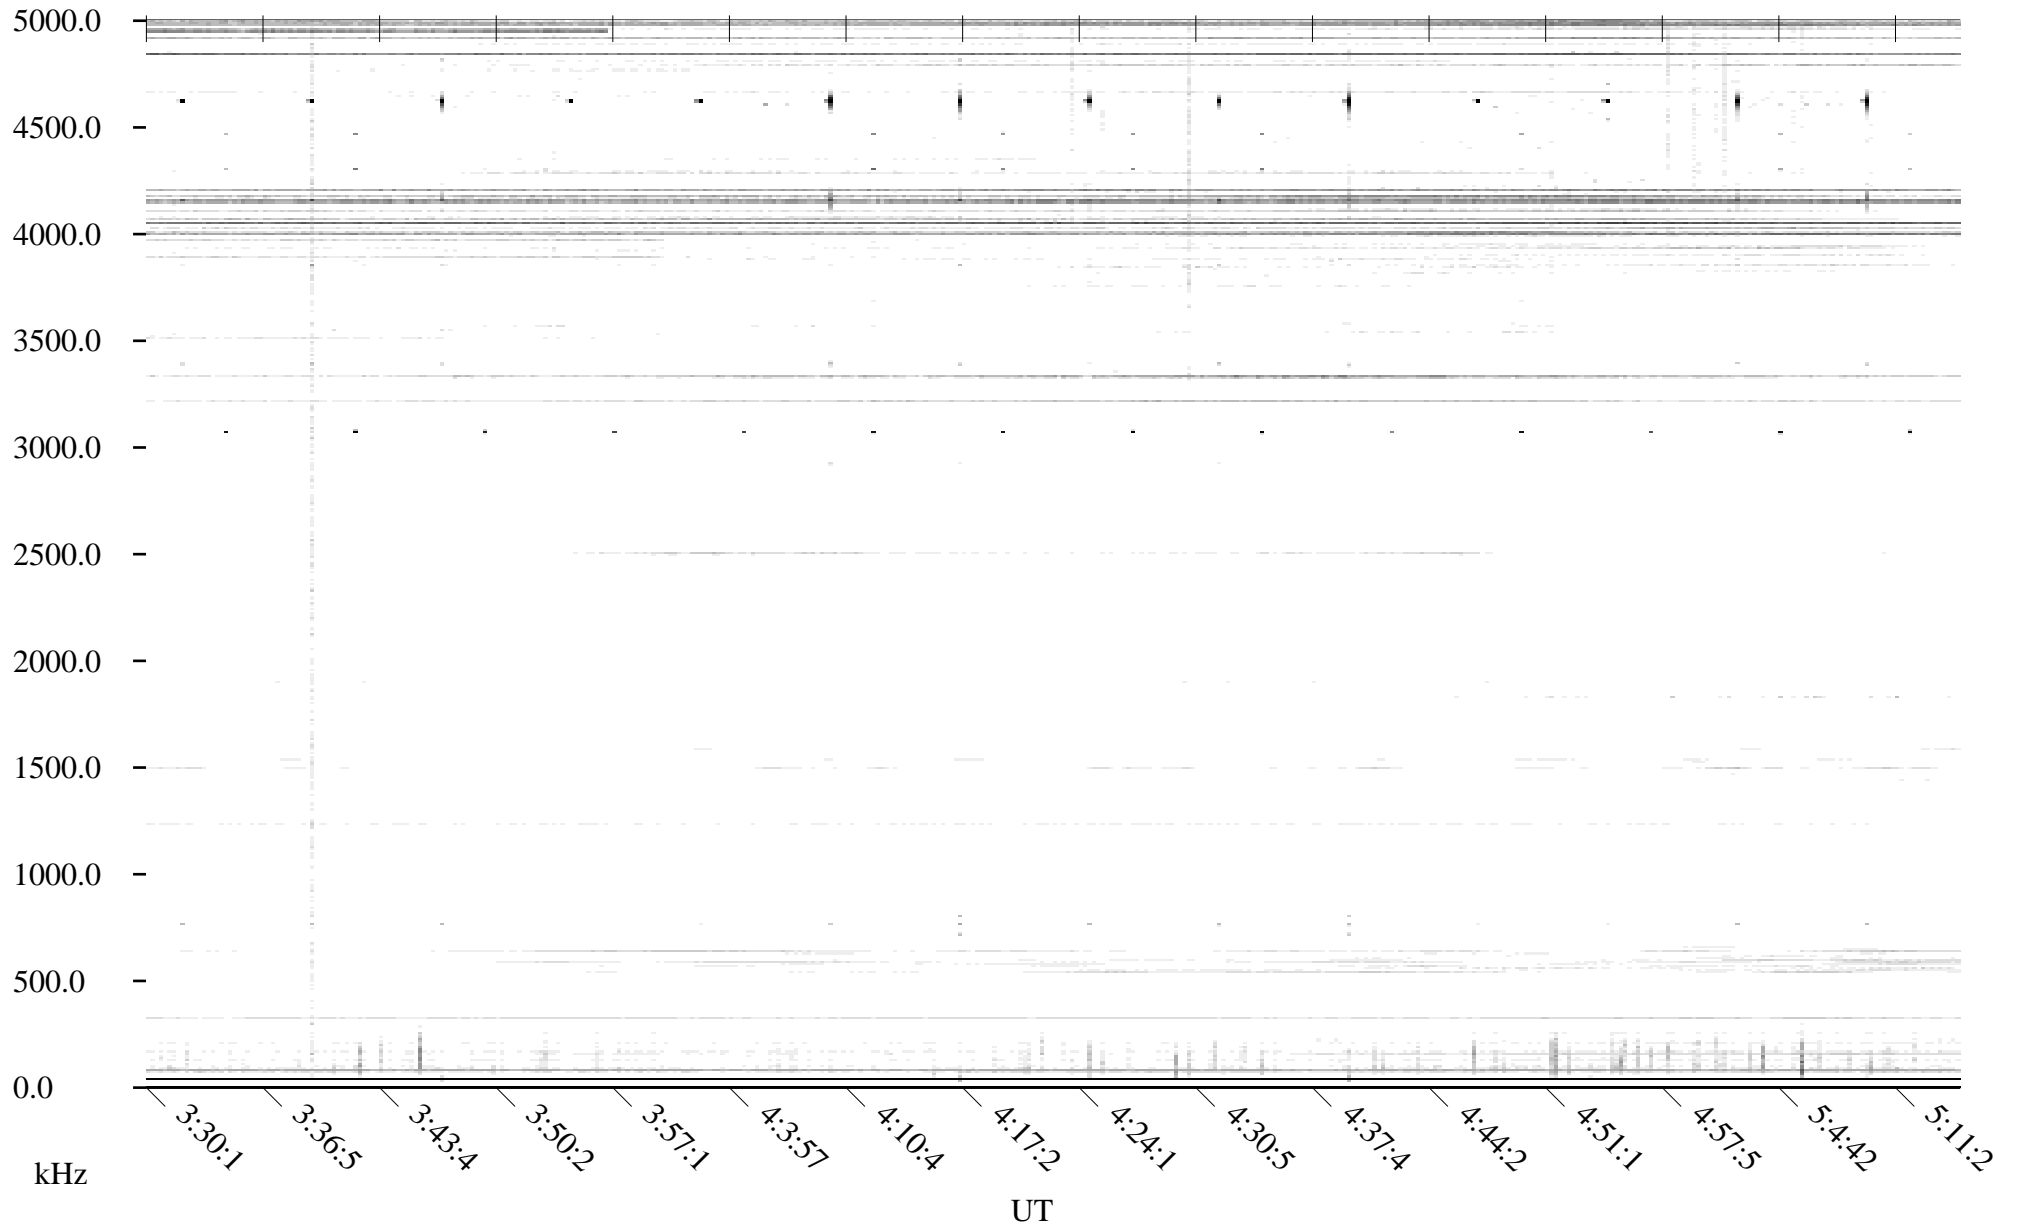

CHU10-10-21.dat.channel.2

Linear Scale

Black = -100

White = -500

detail

Page 1

CHU10-10-21.dat.channel.2

Linear Scale Black = -100 White = -500

detail

Page 2

CHU10-10-21.dat.channel.2

Linear Scale

Black = -100

White = -500

detail

Page 3

CHU10-10-21.dat.channel.2

Linear Scale Black = -100 White = -500

detail

CHU10-10-21.dat.channel.2

Linear Scale

Black = -100

White = -500

detail

Page 5

CHU10-10-21.dat.channel.2

Linear Scale Black = -100 White = -500

detail

Page 6

CHU10-10-21.dat.channel.2

Linear Scale Black = -100 White = -500

detail