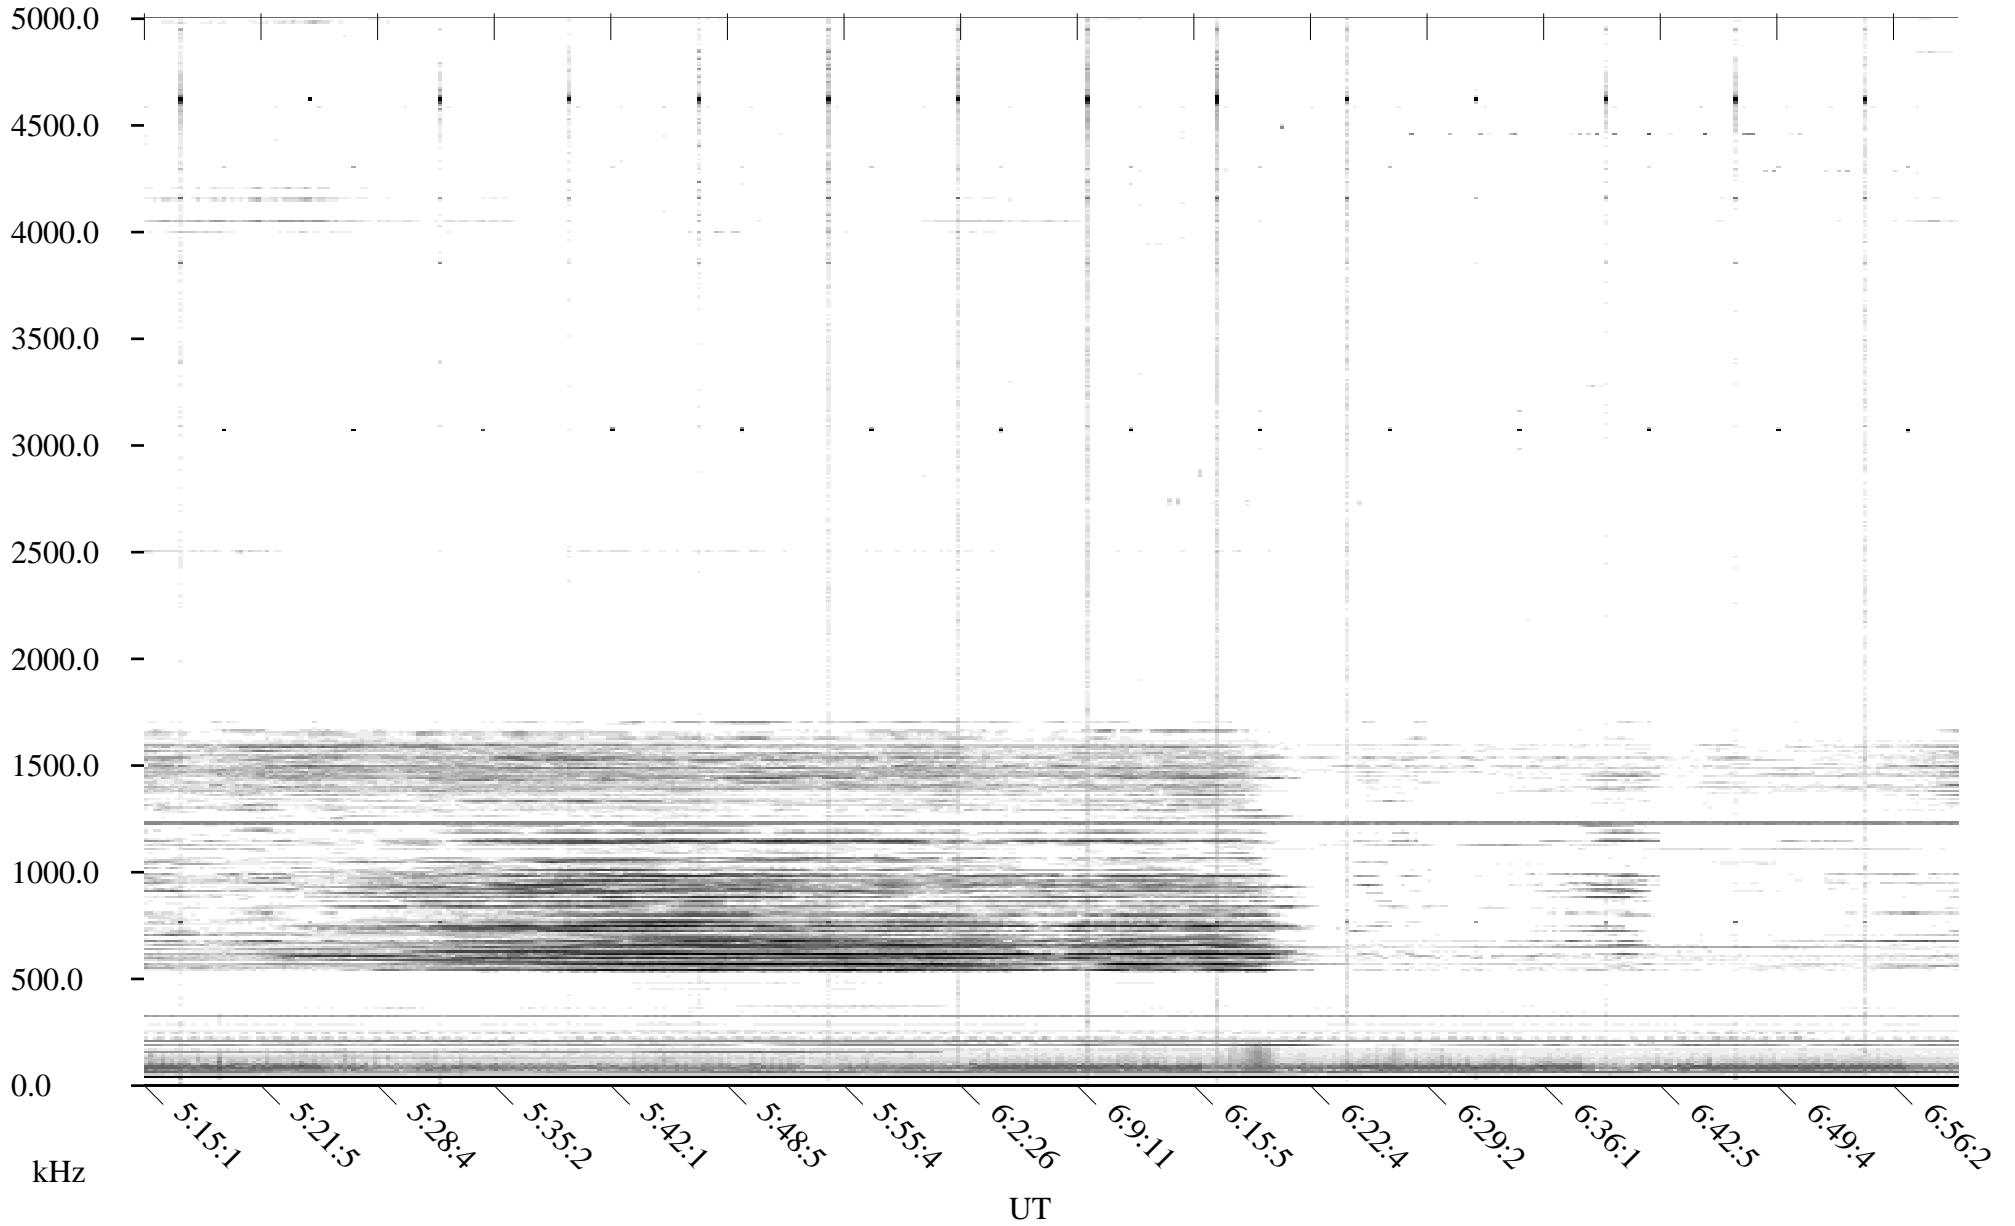

CHU10-12-21.dat.channel.1

Linear Scale Black = -100 White = -500

detail

Page 1

CHU10-12-21.dat.channel.1

Linear Scale Black = -100 White = -500

detail

Page 2

CHU10-12-21.dat.channel.1

Linear Scale Black = -100 White = -500

detail

CHU10-12-21.dat.channel.1

Linear Scale

Black = -100

White = -500

detail

Page 4

CHU10-12-21.dat.channel.1

Linear Scale Black = -100 White = -500

detail

CHU10-12-21.dat.channel.1

Linear Scale Black = -100 White = -500

detail

CHU10-12-21.dat.channel.1

Linear Scale

Black = -100

White = -500

detail