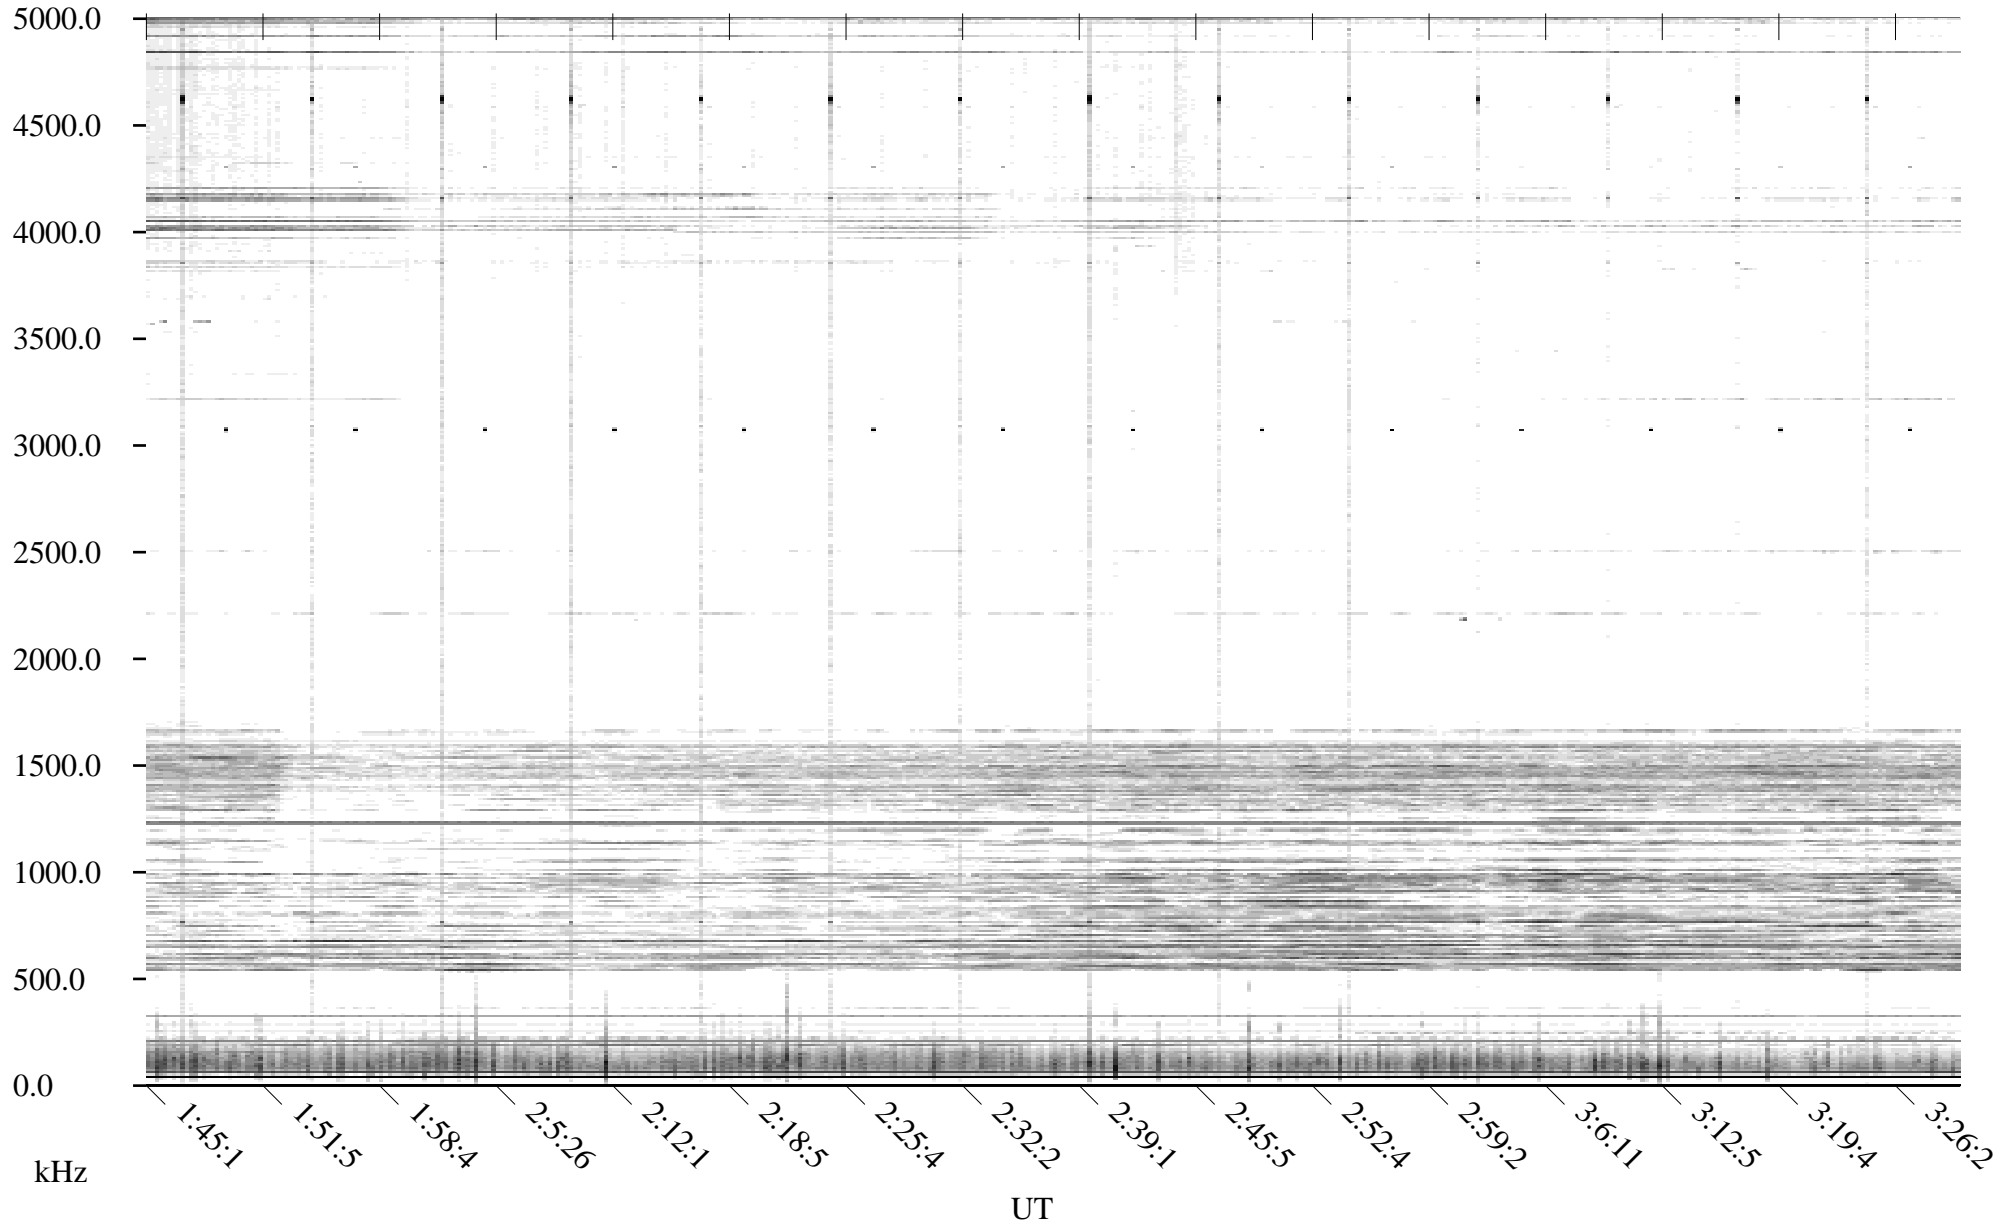

CHU10-13-21.dat.channel.1

Linear Scale Black = -100 White = -500

detail

Page 1

CHU10-13-21.dat.channel.1

Linear Scale Black = -100 White = -500

detail

Page 2

CHU10-13-21.dat.channel.1

Linear Scale

Black = -100

White = -500

detail

Page 3

CHU10-13-21.dat.channel.1

Linear Scale Black = -100 White = -500

detail

CHU10-13-21.dat.channel.1

Linear Scale Black = -100 White = -500

detail

CHU10-13-21.dat.channel.1

Linear Scale

Black = -100

White = -500

detail

CHU10-13-21.dat.channel.1

Linear Scale Black = -100 White = -500

detail