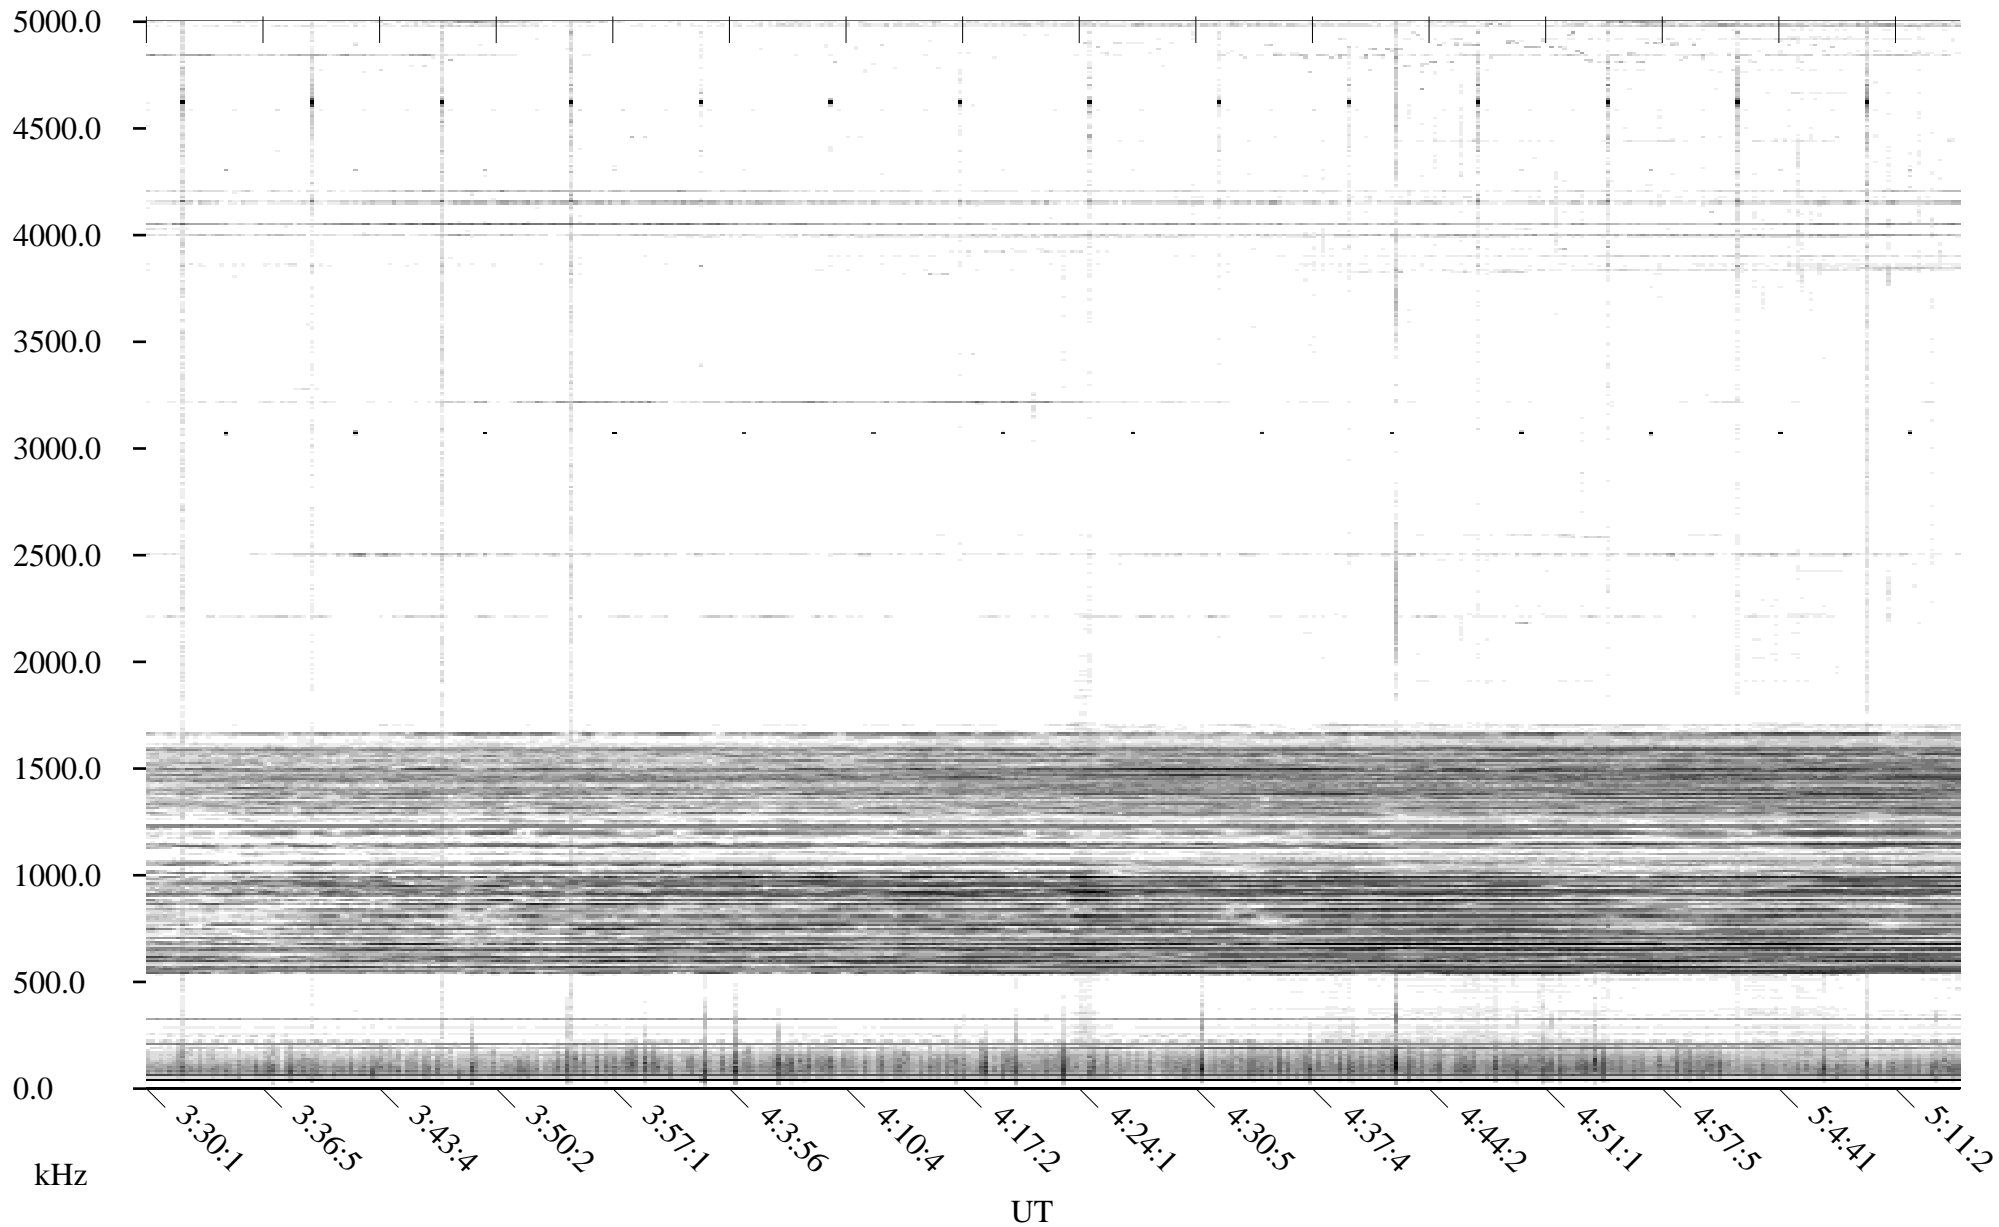

CHU10-13-21.dat.channel.1

Linear Scale Black = -100 White = -500

detail

Page 1

CHU10-13-21.dat.channel.1

Linear Scale Black = -100 White = -500

detail

Page 2

CHU10-13-21.dat.channel.1

Linear Scale

Black = -100

White = -500

detail

Page 3

CHU10-13-21.dat.channel.1

Linear Scale Black = -100 White = -500

detail

CHU10-13-21.dat.channel.1

Linear Scale Black = -100 White = -500

detail

CHU10-13-21.dat.channel.1

Linear Scale

Black = -100

White = -500

detail

CHU10-13-21.dat.channel.1

Linear Scale Black = -100 White = -500

detail