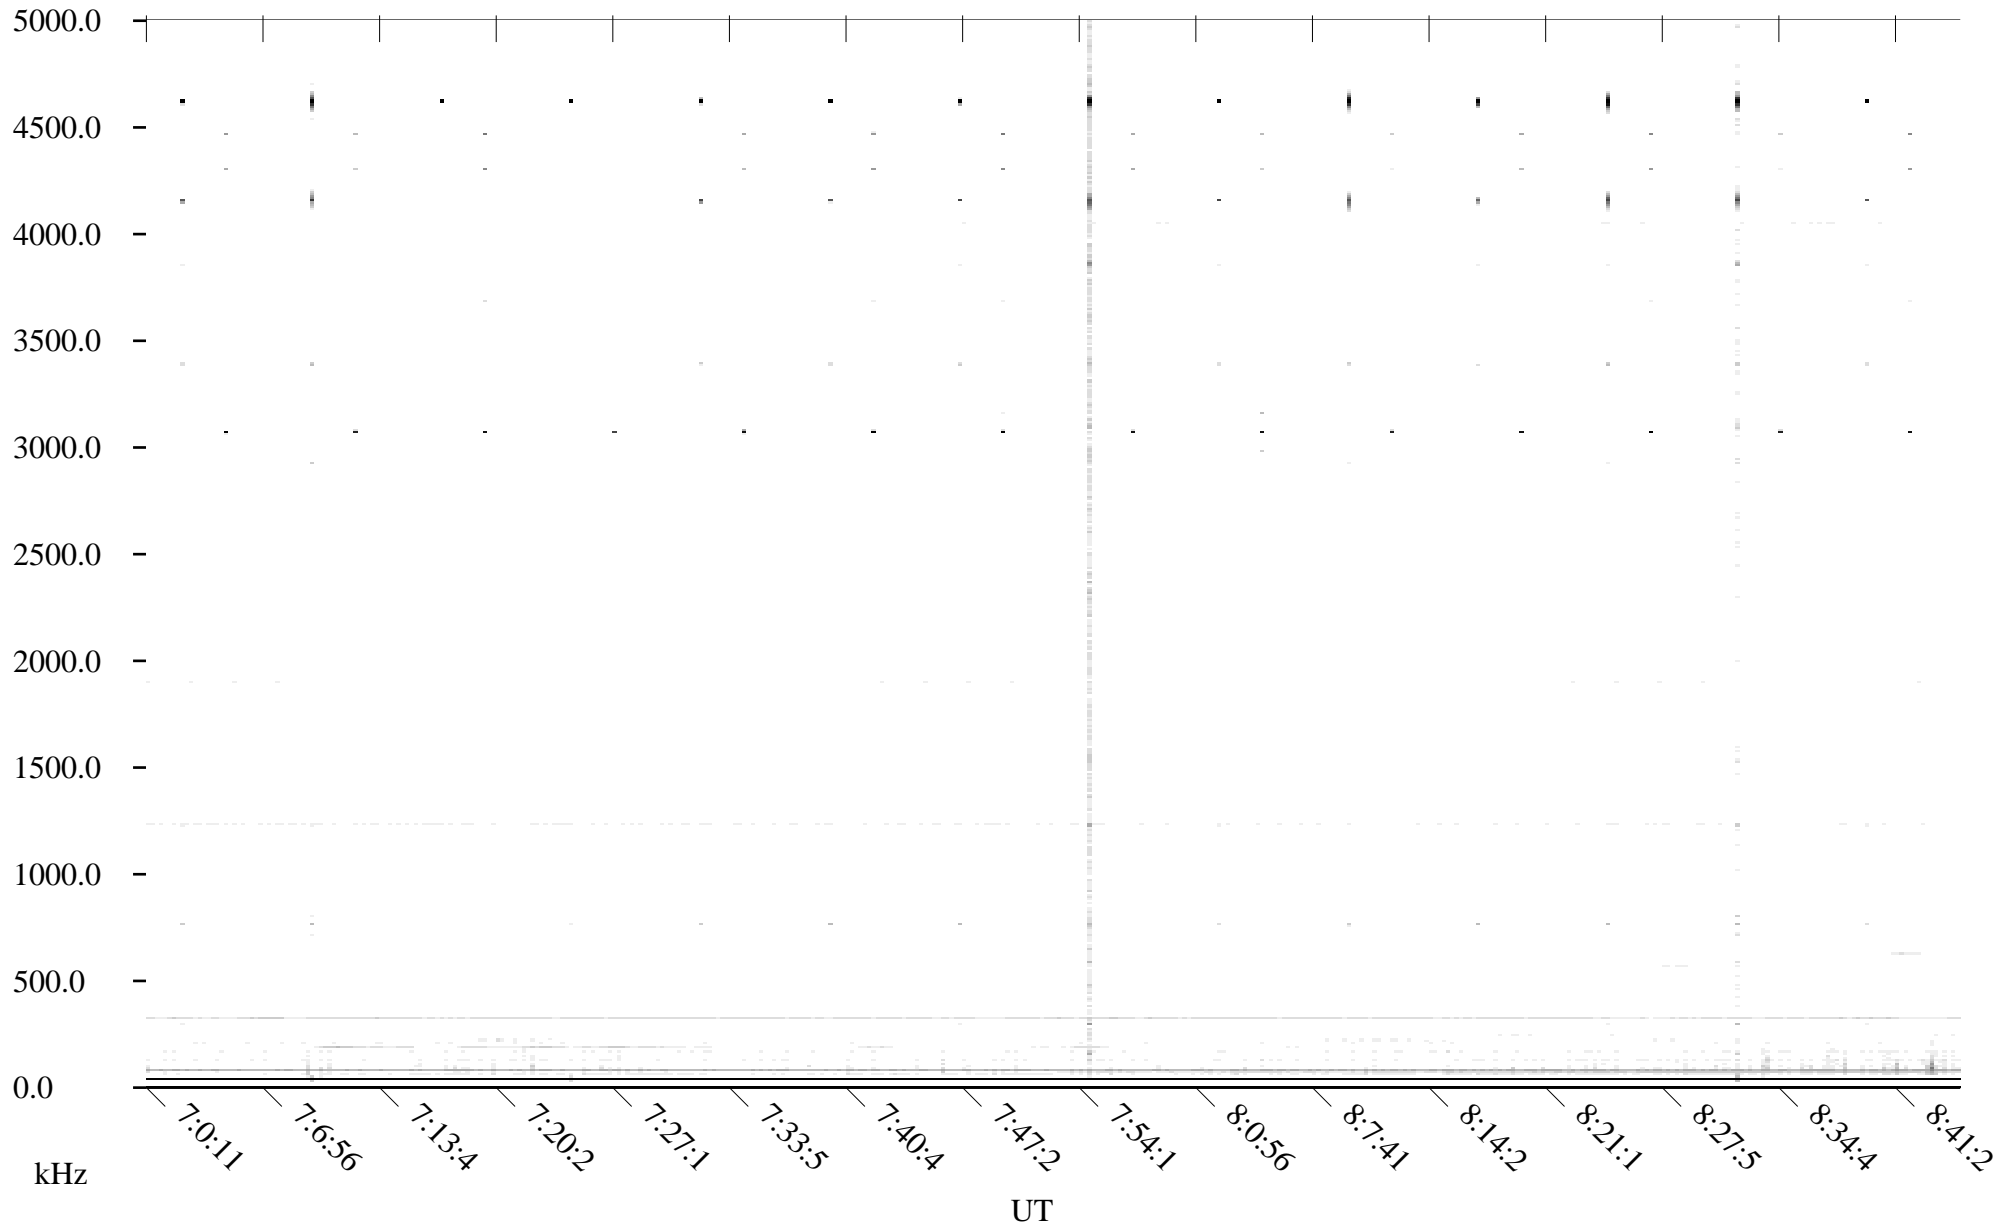

Black = -100

White = -500

detail

Page 2

CHU10-13-21.dat.channel.2

Linear Scale

Black = -100

White = -500

detail

Page 3

CHU10-13-21.dat.channel.2

Linear Scale

Black = -100

White = -500

detail

Page 4

CHU10-13-21.dat.channel.2

Linear Scale

Black = -100

White = -500

detail

Page 5

CHU10-13-21.dat.channel.2

Linear Scale

Black = -100

White = -500

detail

Page 6

CHU10-13-21.dat.channel.2

Linear Scale

Black = -100

White = -500