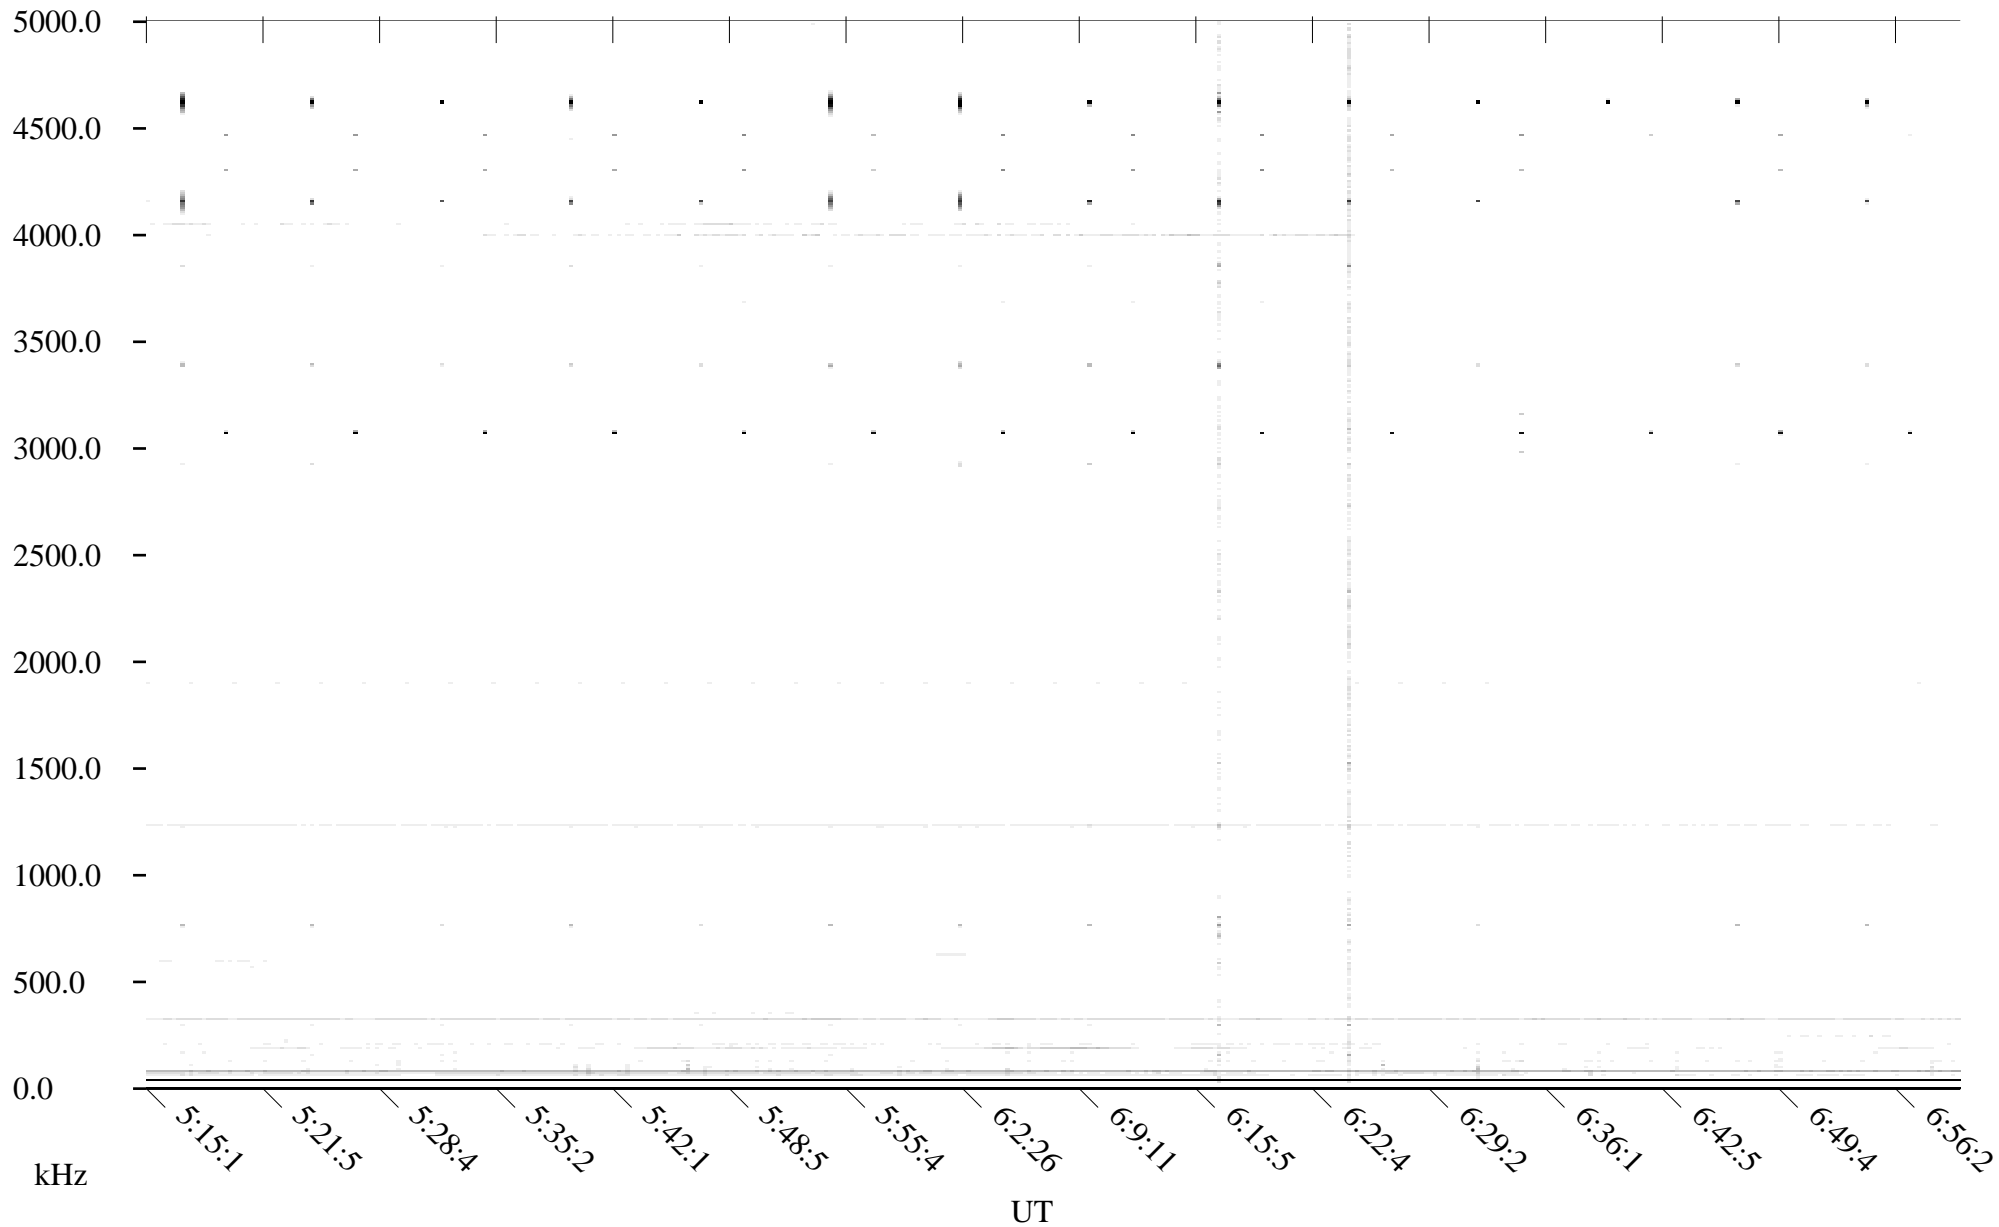

Black = -100

White = -500

detail

Page 2

CHU10-13-21.dat.channel.2

Linear Scale

Black = -100

White = -500

detail

Page 3

CHU10-13-21.dat.channel.2

Linear Scale

Black = -100

White = -500

detail

Page 4

CHU10-13-21.dat.channel.2

Linear Scale

Black = -100

White = -500

detail

Page 5

CHU10-13-21.dat.channel.2

Linear Scale

Black = -100

White = -500

detail

Page 6

CHU10-13-21.dat.channel.2

Linear Scale

Black = -100

White = -500