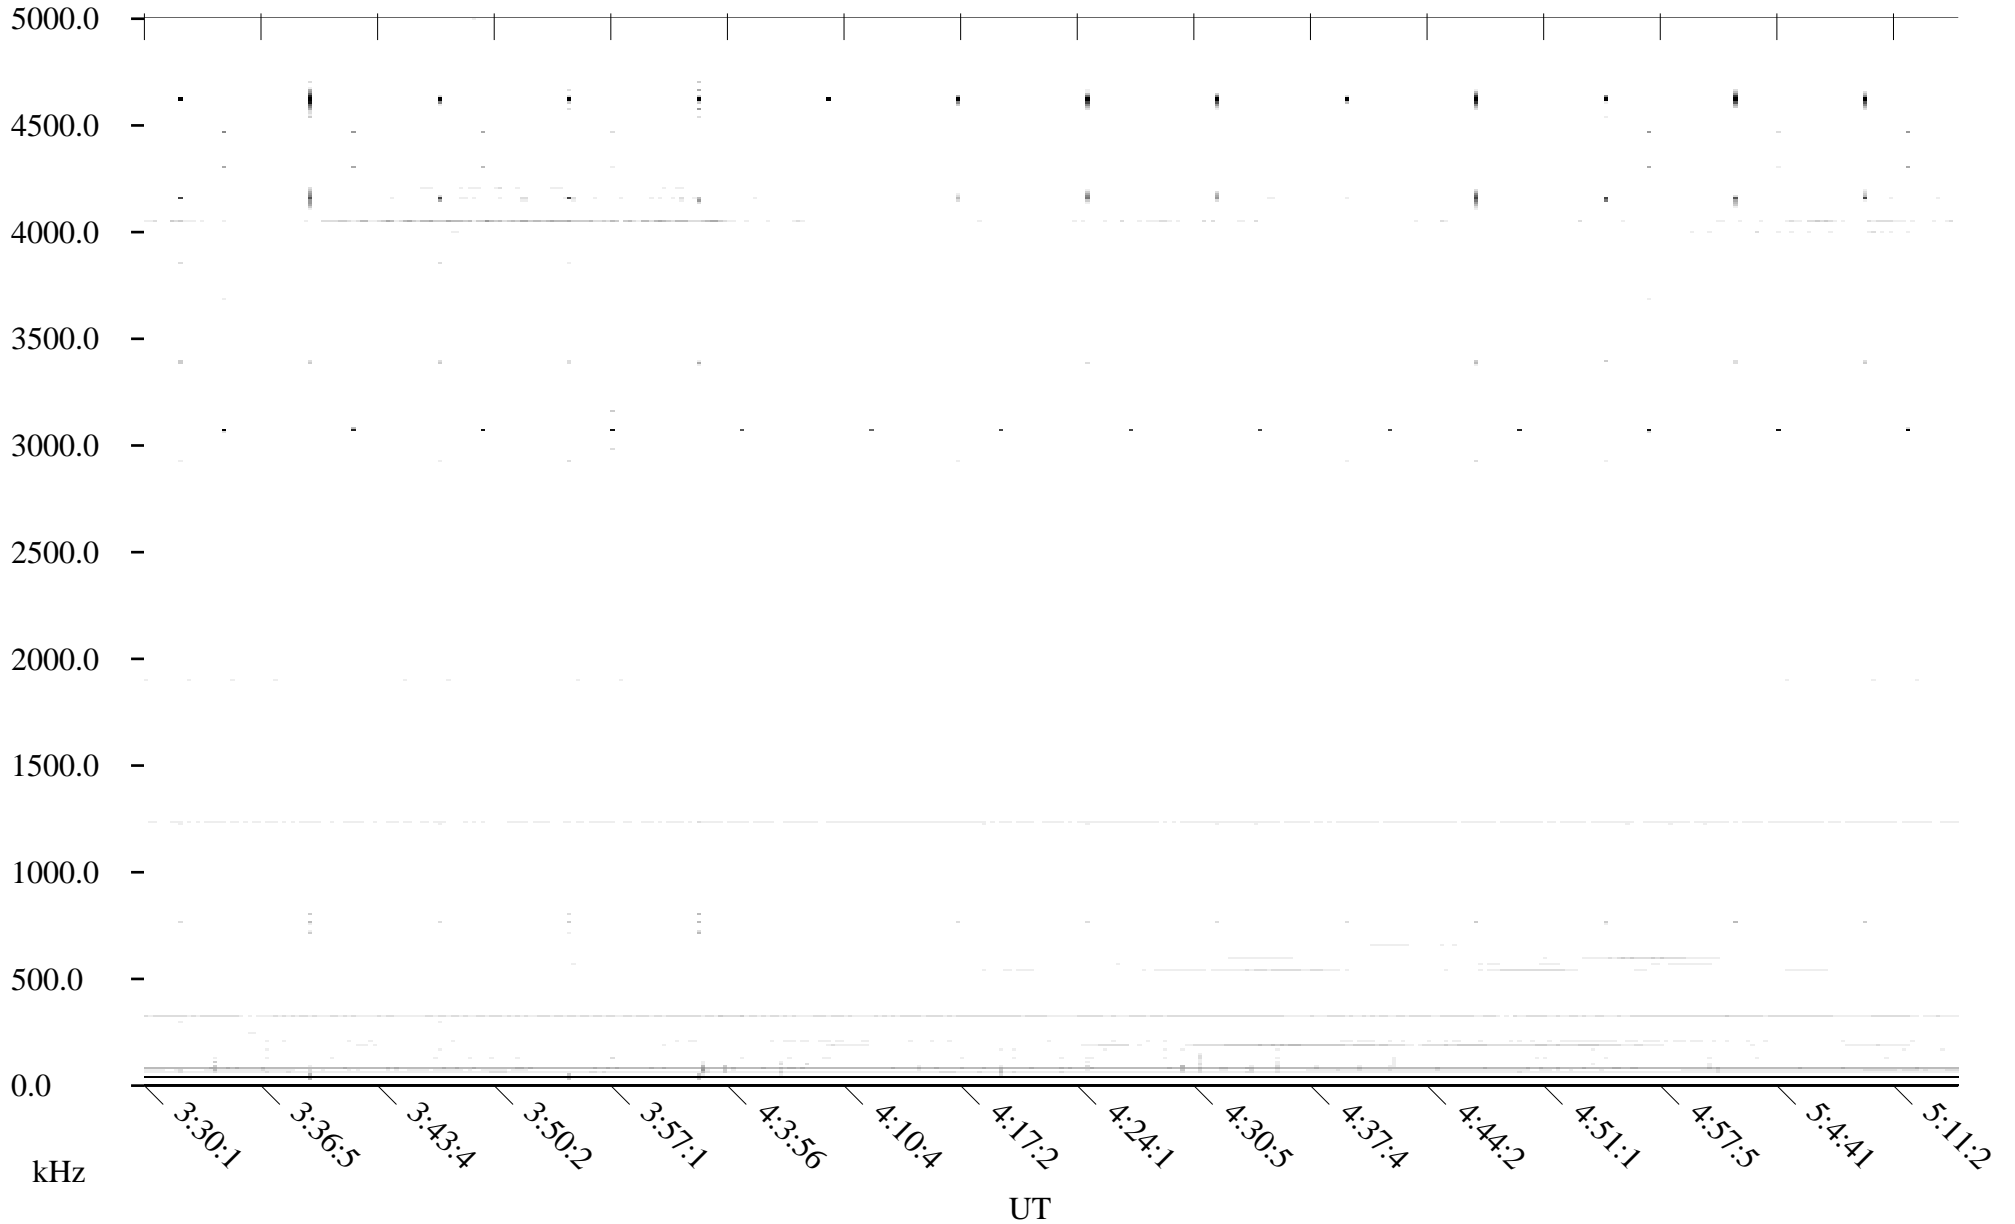

CHU10-13-21.dat.channel.2

Linear Scale

Black = -100

White = -500

detail

Page 1

CHU10-13-21.dat.channel.2

Linear Scale

Black = -100

White = -500

detail

Page 2

CHU10-13-21.dat.channel.2

Linear Scale

Black = -100

White = -500

detail

Page 3

CHU10-13-21.dat.channel.2

Linear Scale

Black = -100

White = -500

detail

Page 4

Black = -100

White = -500

detail

Page 6

CHU10-13-21.dat.channel.2

Linear Scale

Black = -100

White = -500