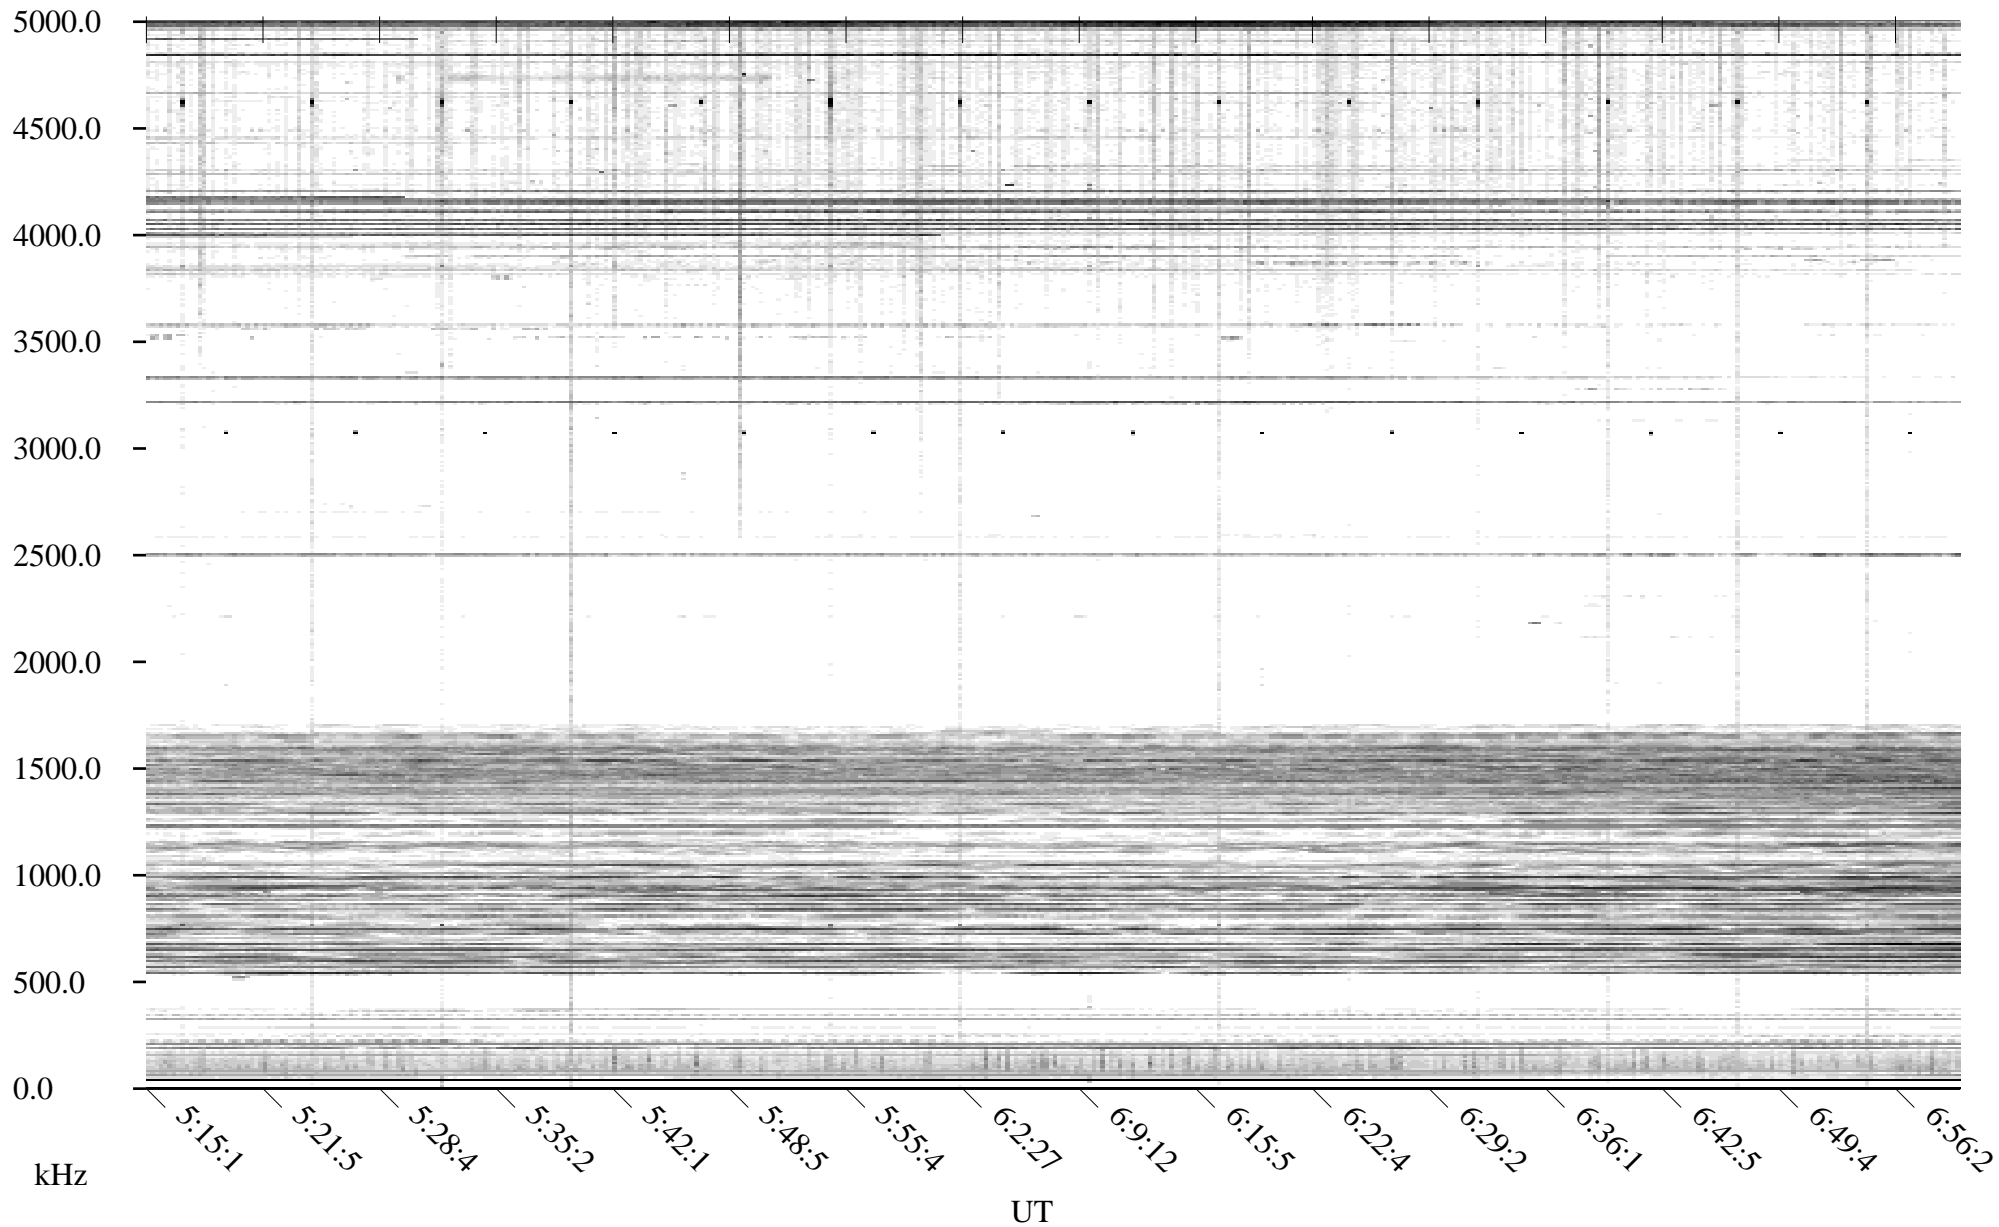

CHU10-15-21.dat.channel.1

Linear Scale Black = -100 White = -500

detail

Page 1

CHU10-15-21.dat.channel.1

Linear Scale

Black = -100

White = -500

detail

Page 2

CHU10-15-21.dat.channel.1

Linear Scale Black = -100 White = -500

detail

Page 3

CHU10-15-21.dat.channel.1

Linear Scale Black = -100 White = -500

detail

CHU10-15-21.dat.channel.1

Linear Scale Black = -100 White = -500

detail

CHU10-15-21.dat.channel.1

Linear Scale Black = -100 White = -500

detail

Page 6

CHU10-15-21.dat.channel.1

Linear Scale Black = -100 White = -500

detail