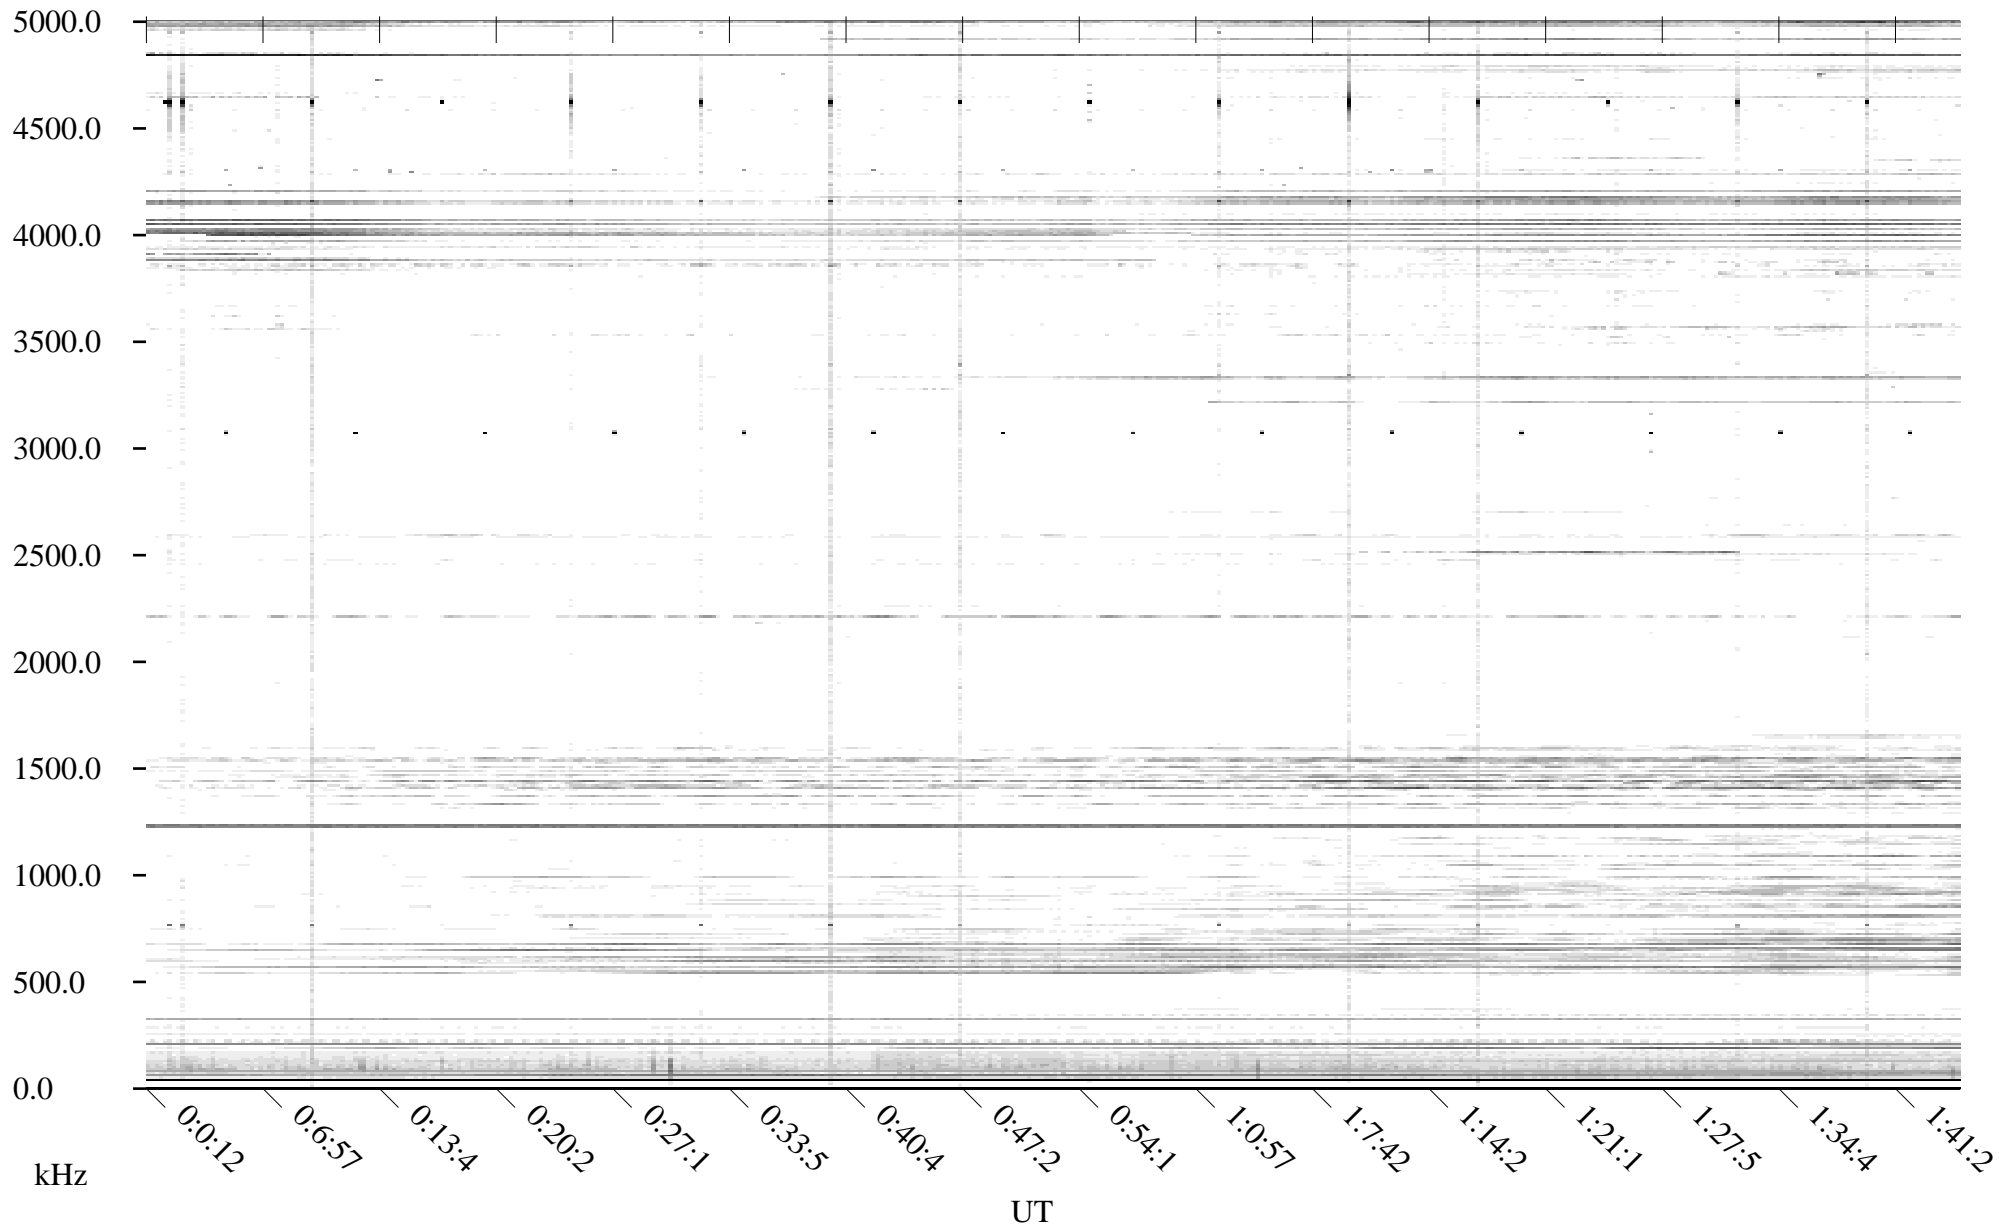

CHU10-15-21.dat.channel.1

Linear Scale Black = -100 White = -500

detail

Page 1

CHU10-15-21.dat.channel.1

Linear Scale

Black = -100

White = -500

detail

Page 2

CHU10-15-21.dat.channel.1

Linear Scale Black = -100 White = -500

detail

Page 3

CHU10-15-21.dat.channel.1

Linear Scale Black = -100 White = -500

detail

CHU10-15-21.dat.channel.1

Linear Scale Black = -100 White = -500

detail

CHU10-15-21.dat.channel.1

Linear Scale Black = -100 White = -500

detail

Page 6

CHU10-15-21.dat.channel.1

Linear Scale Black = -100 White = -500

detail