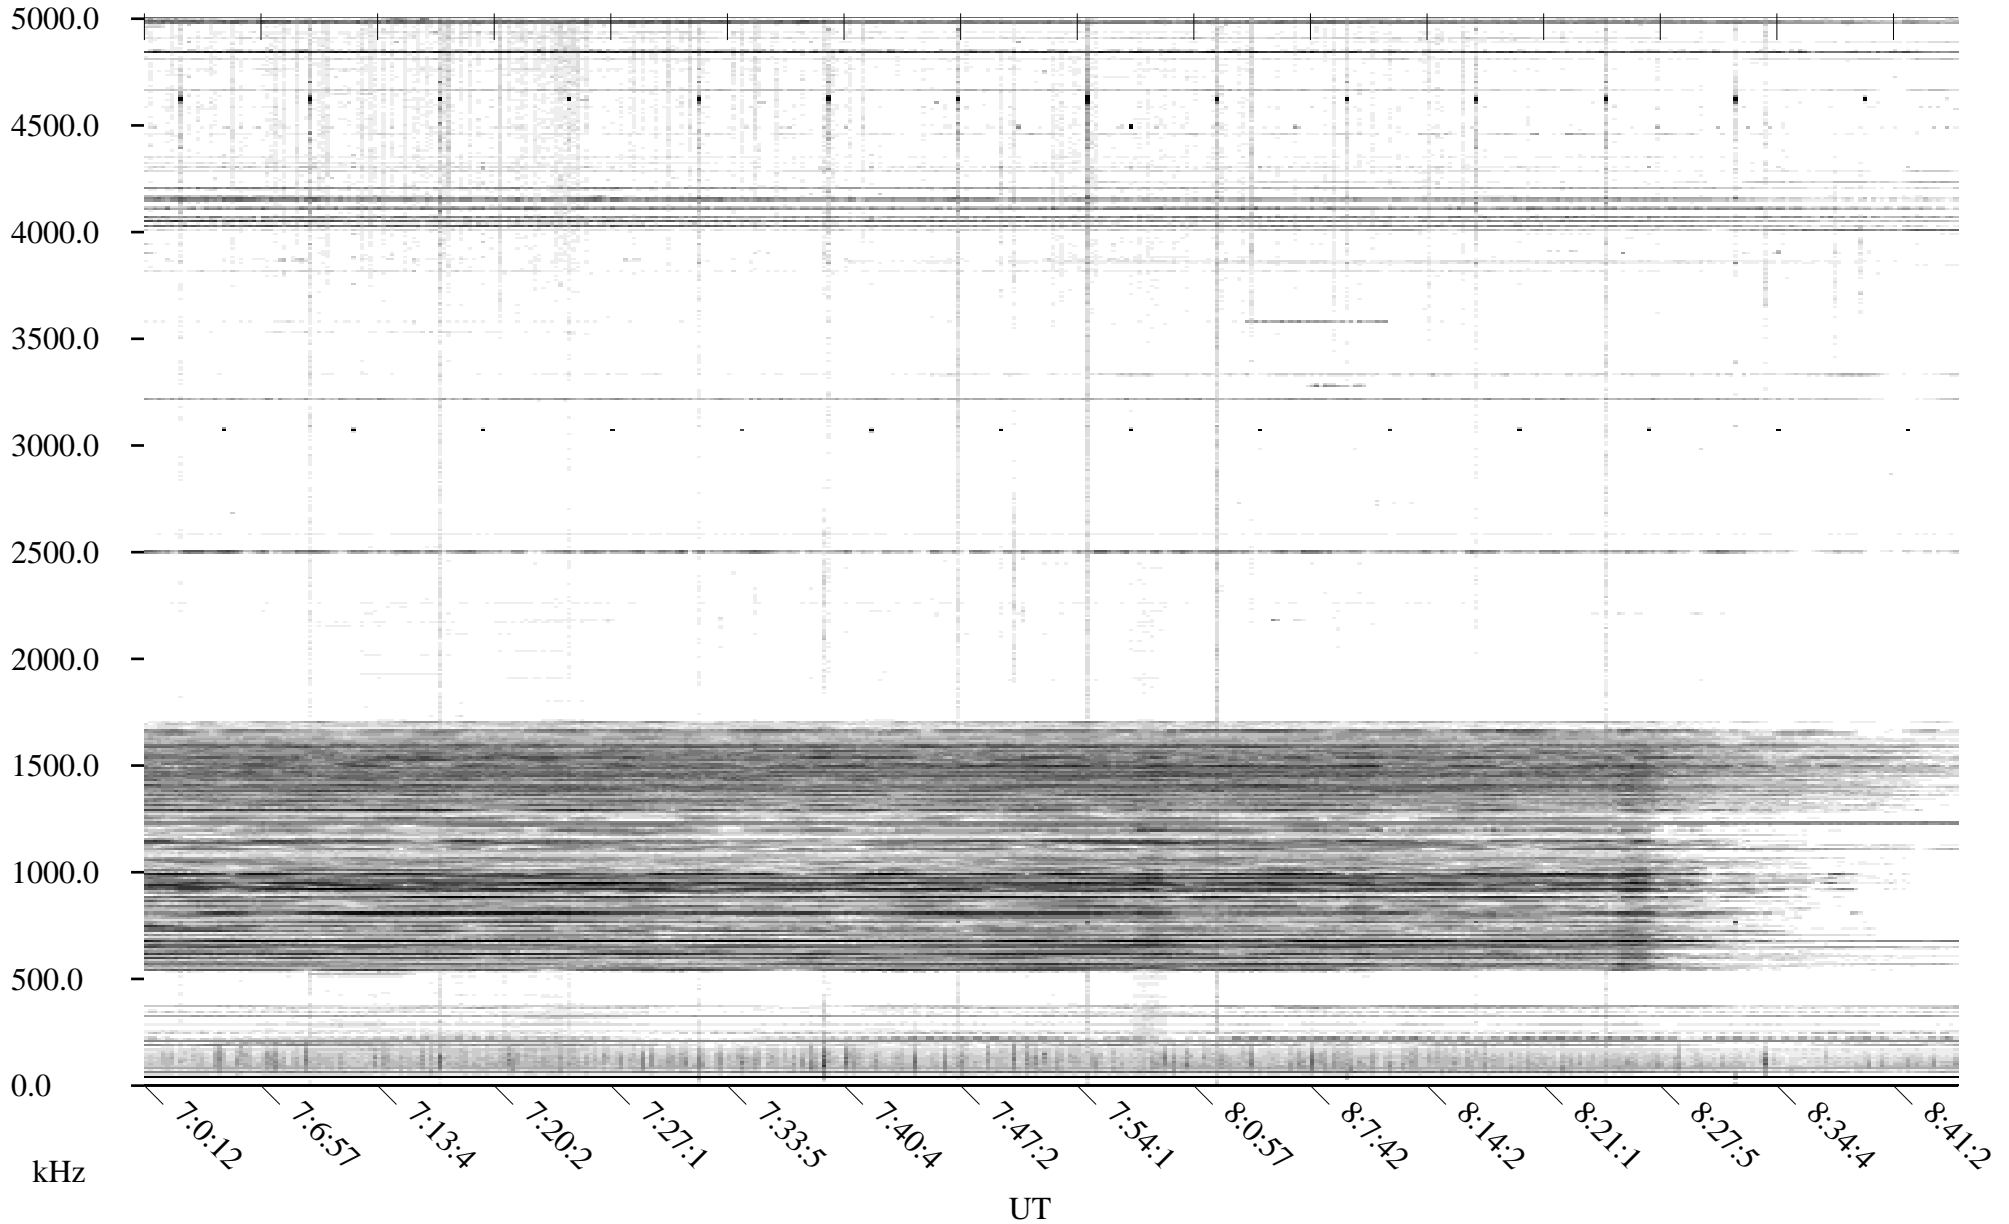

CHU10-15-21.dat.channel.1

Linear Scale Black = -100 White = -500

detail

Page 1

CHU10-15-21.dat.channel.1

Linear Scale

Black = -100

White = -500

detail

Page 2

CHU10-15-21.dat.channel.1

Linear Scale Black = -100 White = -500

detail

Page 3

CHU10-15-21.dat.channel.1

Linear Scale Black = -100 White = -500

detail

CHU10-15-21.dat.channel.1

Linear Scale Black = -100 White = -500

detail

CHU10-15-21.dat.channel.1

Linear Scale Black = -100 White = -500

detail

Page 6

CHU10-15-21.dat.channel.1

Linear Scale Black = -100 White = -500

detail