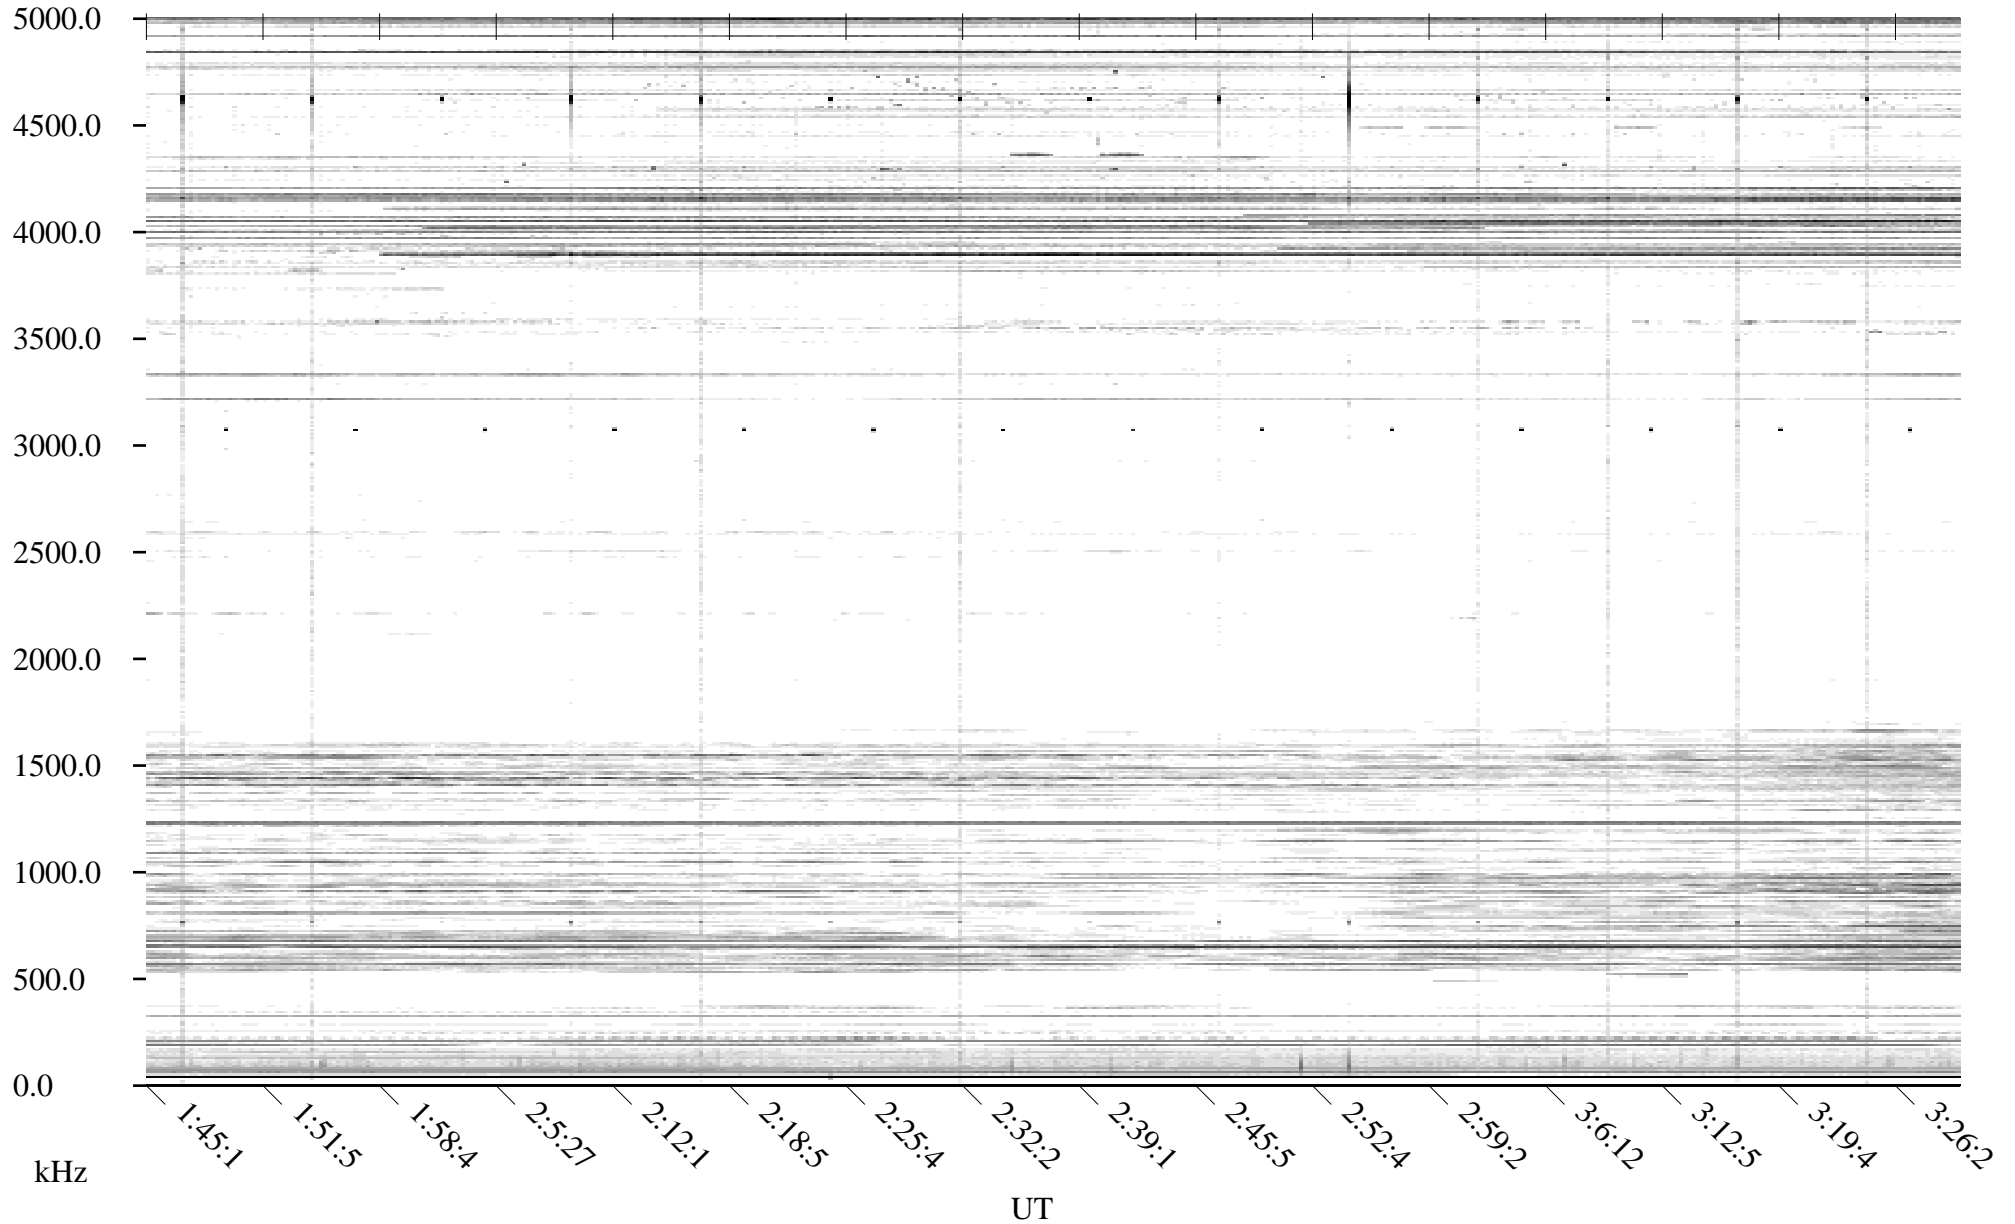

CHU10-15-21.dat.channel.1

Linear Scale Black = -100 White = -500

detail

Page 1

CHU10-15-21.dat.channel.1

Linear Scale

Black = -100

White = -500

detail

Page 2

CHU10-15-21.dat.channel.1

Linear Scale Black = -100 White = -500

detail

Page 3

CHU10-15-21.dat.channel.1

Linear Scale Black = -100 White = -500

detail

CHU10-15-21.dat.channel.1

Linear Scale Black = -100 White = -500

detail

CHU10-15-21.dat.channel.1

Linear Scale Black = -100 White = -500

detail

Page 6

CHU10-15-21.dat.channel.1

Linear Scale Black = -100 White = -500

detail