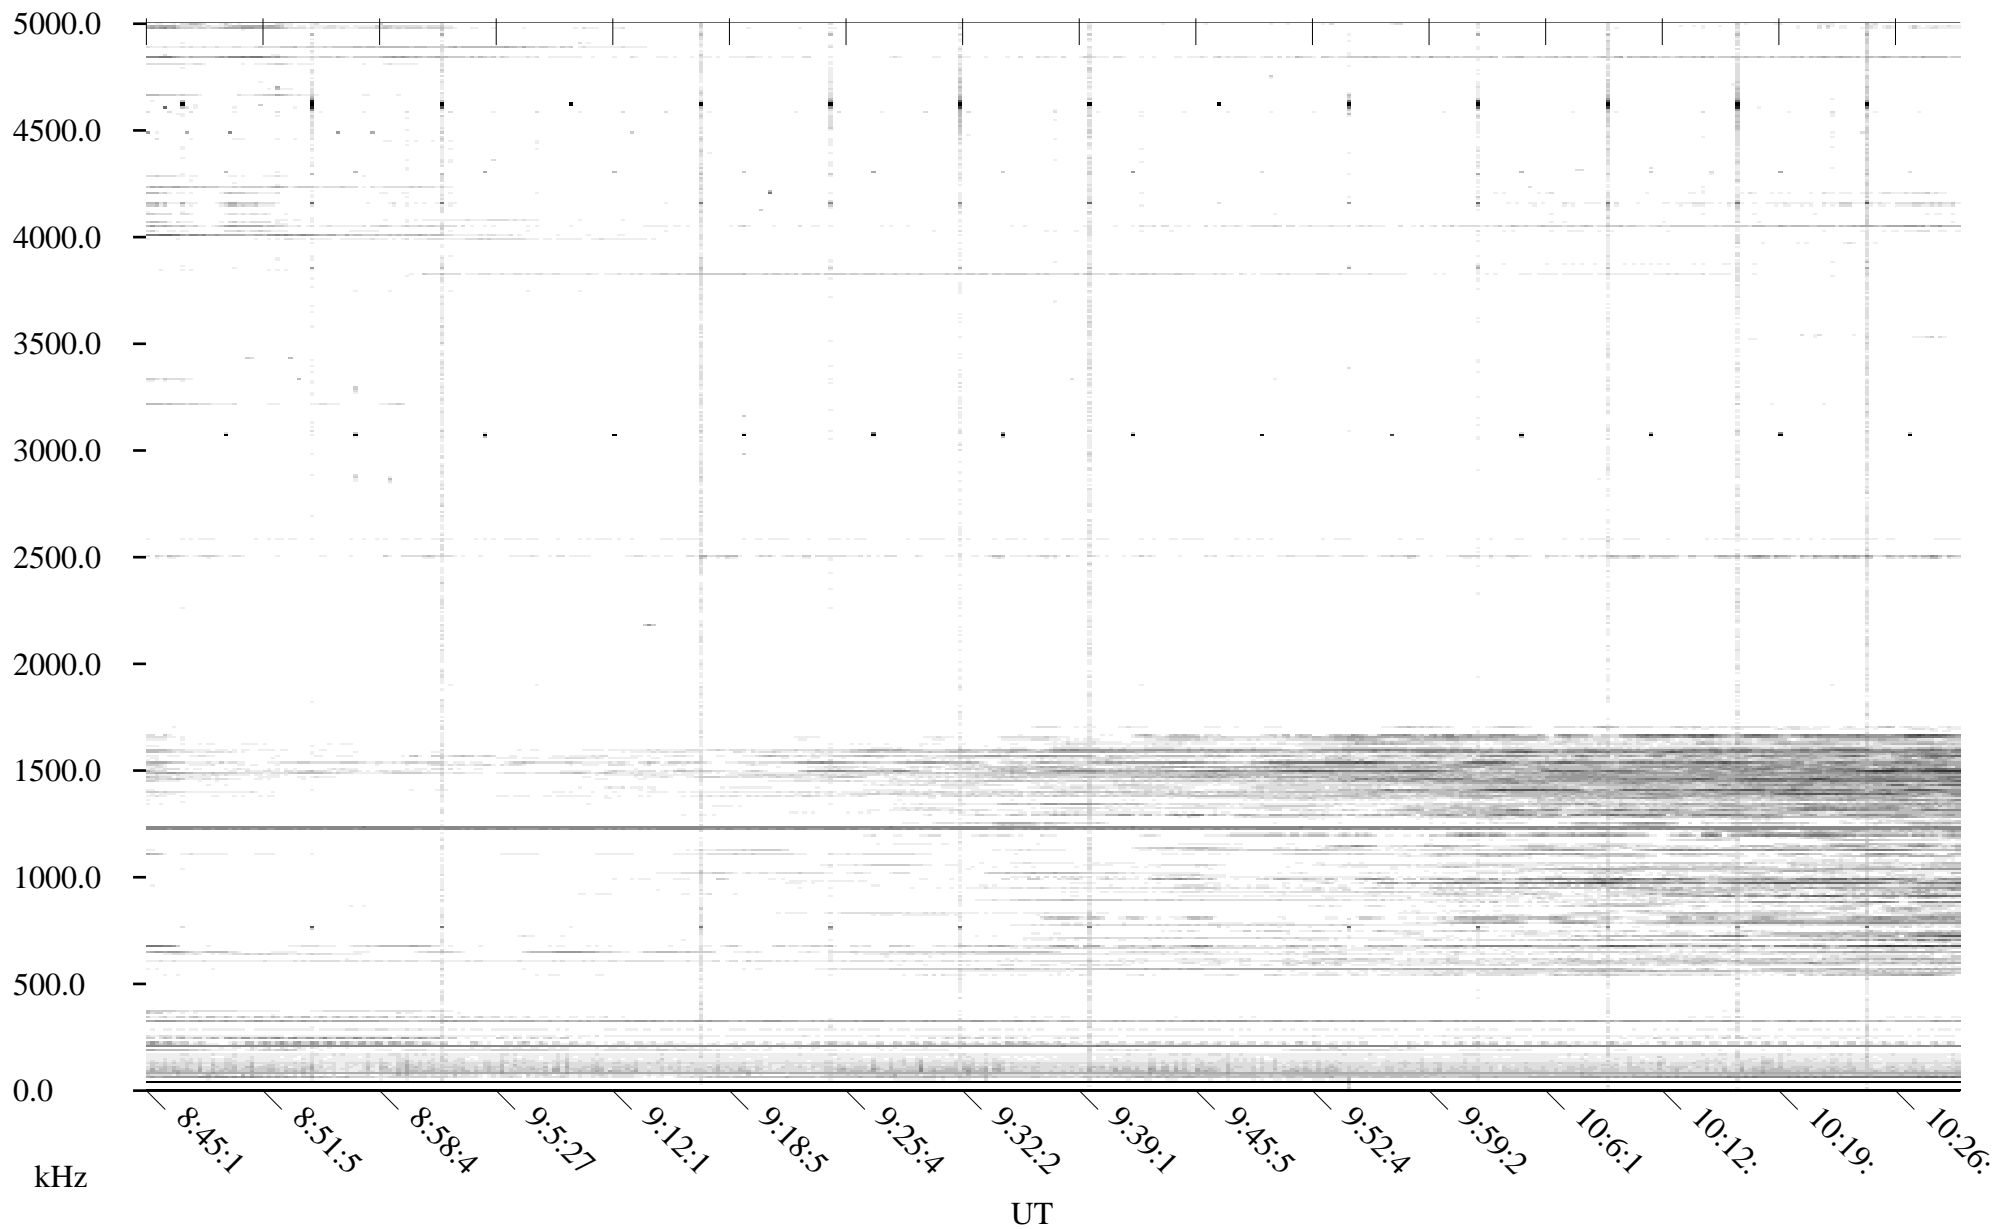

CHU10-15-21.dat.channel.1

Linear Scale Black = -100 White = -500

detail

Page 1

CHU10-15-21.dat.channel.1

Linear Scale

Black = -100

White = -500

detail

Page 2

CHU10-15-21.dat.channel.1

Linear Scale Black = -100 White = -500

detail

Page 3

CHU10-15-21.dat.channel.1

Linear Scale Black = -100 White = -500

detail

CHU10-15-21.dat.channel.1

Linear Scale Black = -100 White = -500

detail

CHU10-15-21.dat.channel.1

Linear Scale Black = -100 White = -500

detail

Page 6

CHU10-15-21.dat.channel.1

Linear Scale Black = -100 White = -500

detail