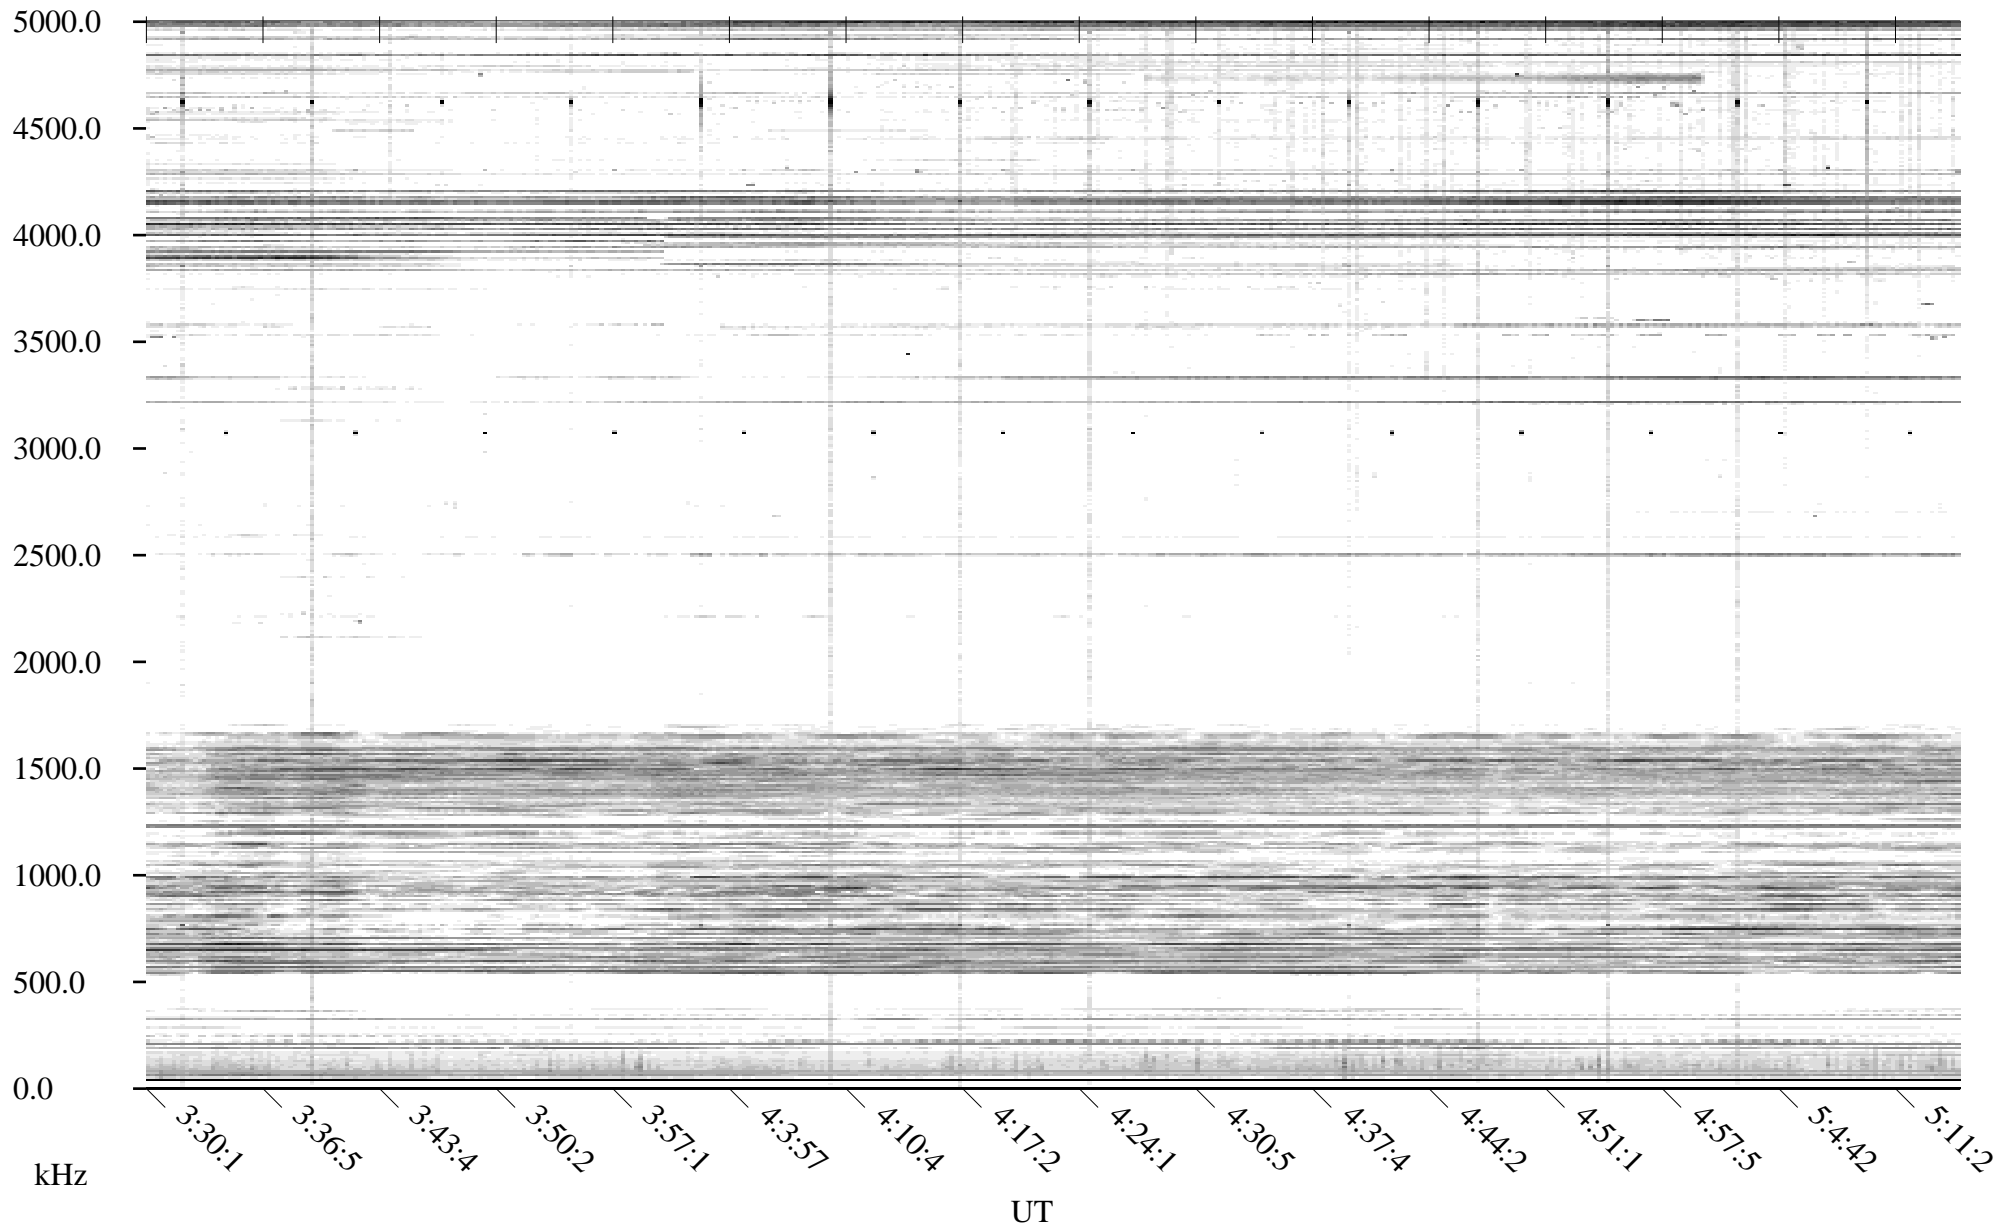

CHU10-15-21.dat.channel.1

Linear Scale Black = -100 White = -500

detail

Page 1

CHU10-15-21.dat.channel.1

Linear Scale

Black = -100

White = -500

detail

Page 2

CHU10-15-21.dat.channel.1

Linear Scale Black = -100 White = -500

detail

Page 3

CHU10-15-21.dat.channel.1

Linear Scale Black = -100 White = -500

detail

CHU10-15-21.dat.channel.1

Linear Scale Black = -100 White = -500

detail

CHU10-15-21.dat.channel.1

Linear Scale Black = -100 White = -500

detail

Page 6

CHU10-15-21.dat.channel.1

Linear Scale Black = -100 White = -500

detail