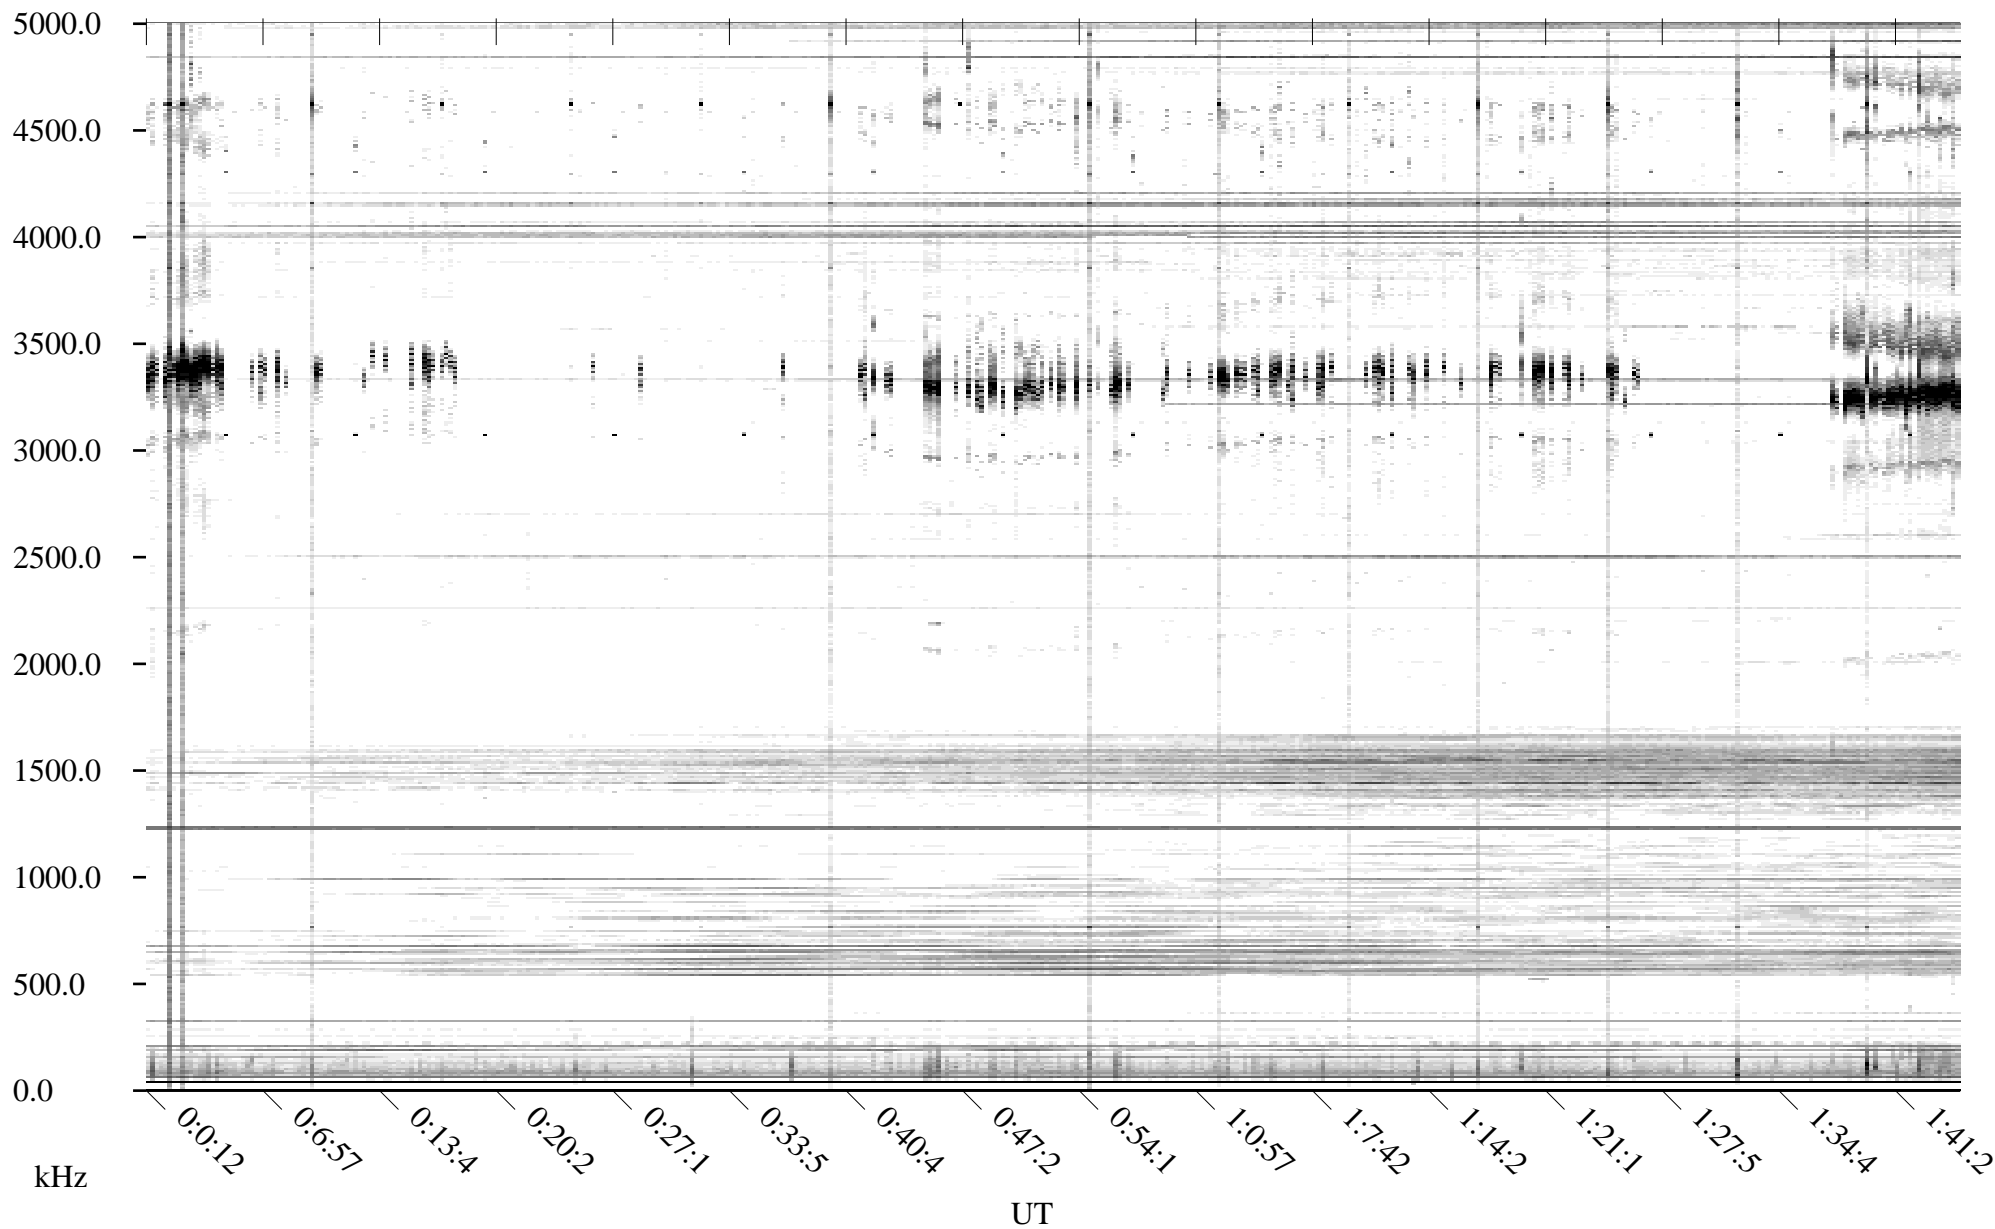

CHU10-22-21.dat.channel.1

Linear Scale Black = -100 White = -500

detail

Page 1

CHU10-22-21.dat.channel.1

Linear Scale

Black = -100

White = -500

detail

Page 2

CHU10-22-21.dat.channel.1

Linear Scale Black = -100 White = -500

detail

CHU10-22-21.dat.channel.1

Linear Scale Black = -100 White = -500

detail

Page 4

CHU10-22-21.dat.channel.1

Linear Scale Black = -100 White = -500

detail

CHU10-22-21.dat.channel.1

Linear Scale Black = -100 White = -500

detail

CHU10-22-21.dat.channel.1

Linear Scale Black = -100 White = -500

detail