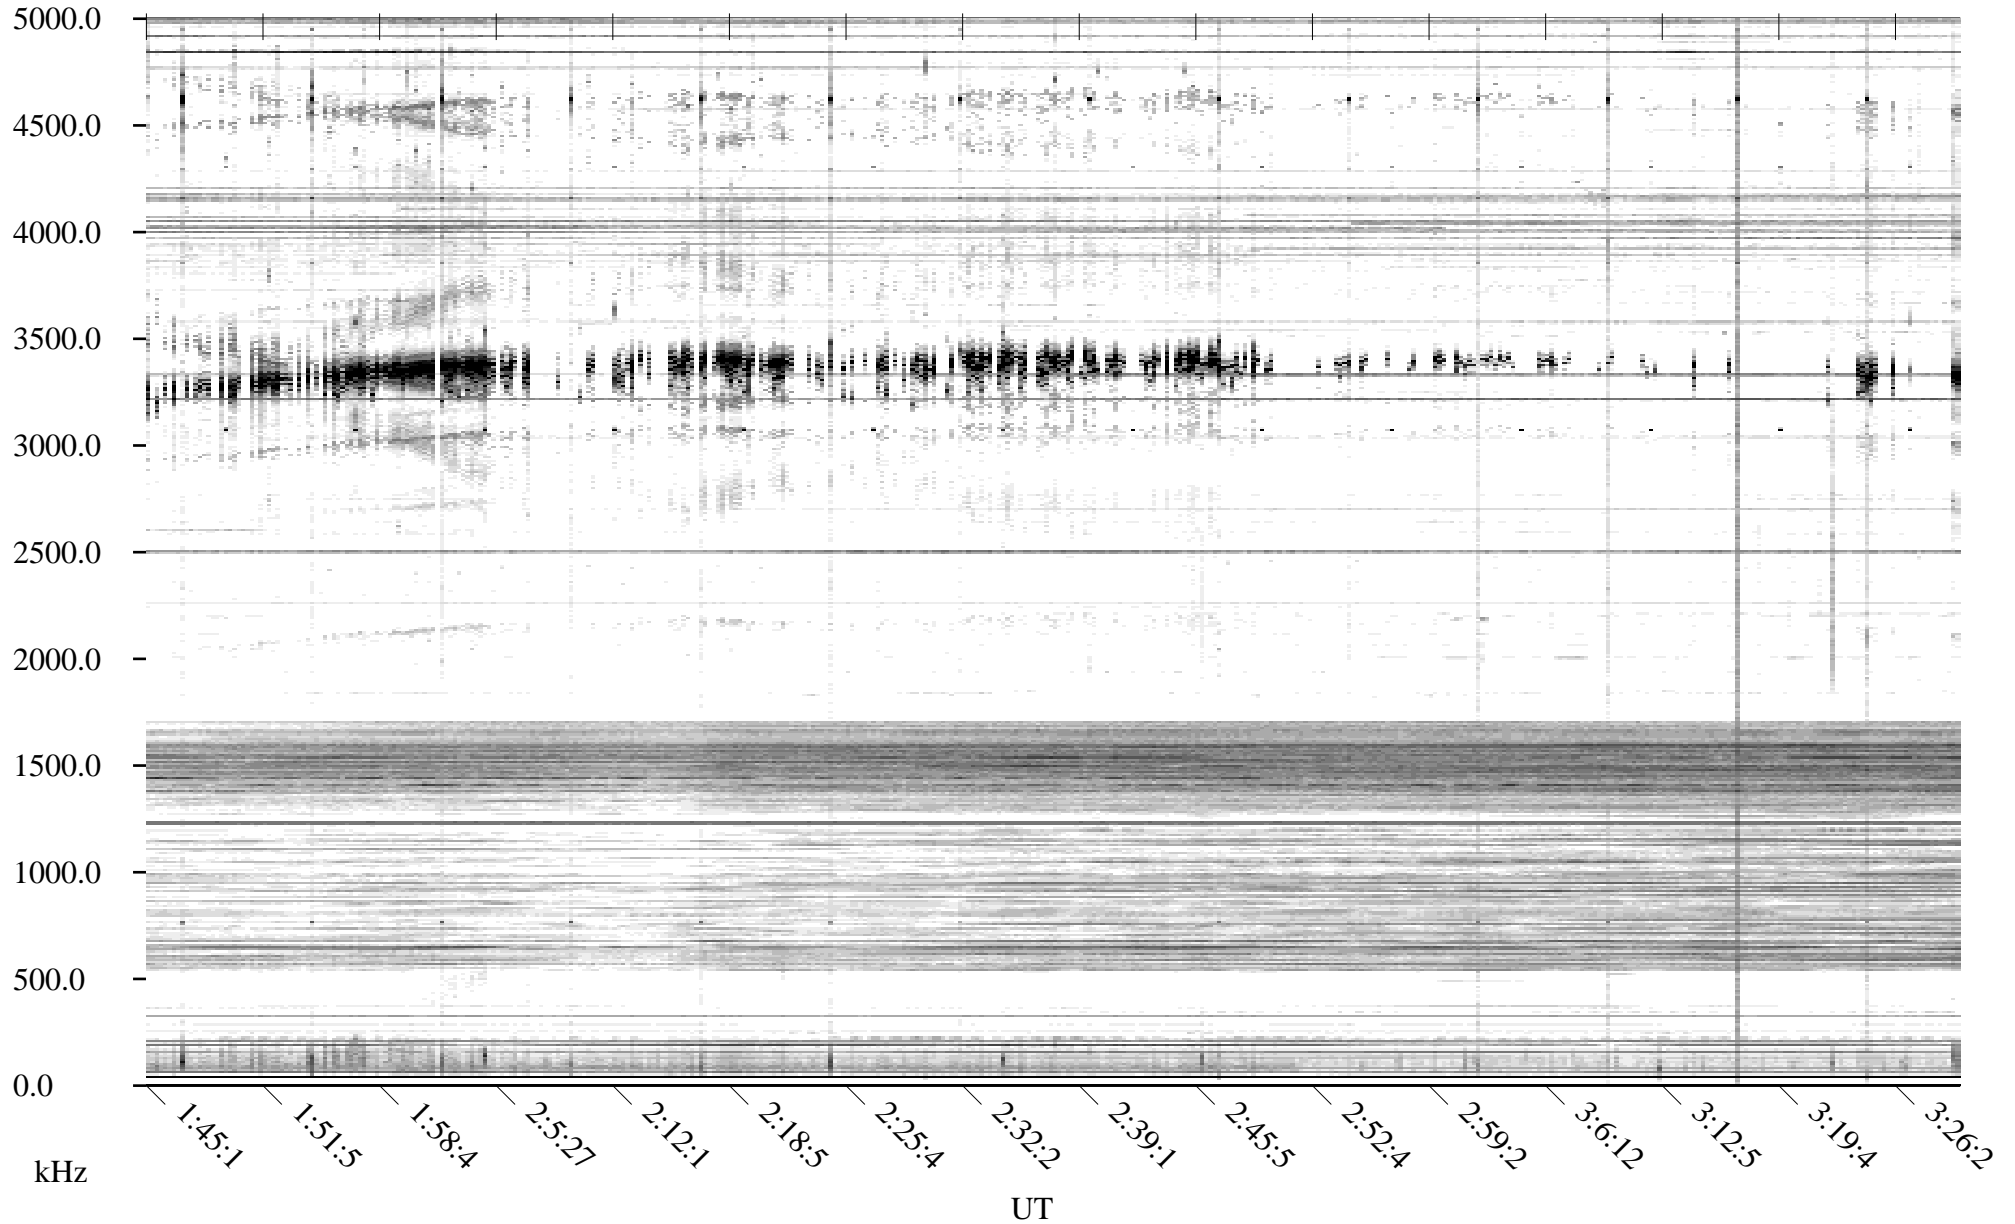

CHU10-22-21.dat.channel.1

Linear Scale Black = -100 White = -500

detail

Page 1

CHU10-22-21.dat.channel.1

Linear Scale

Black = -100

White = -500

detail

Page 2

CHU10-22-21.dat.channel.1

Linear Scale Black = -100 White = -500

detail

CHU10-22-21.dat.channel.1

Linear Scale Black = -100 White = -500

detail

Page 4

CHU10-22-21.dat.channel.1

Linear Scale Black = -100 White = -500

detail

CHU10-22-21.dat.channel.1

Linear Scale Black = -100 White = -500

detail

CHU10-22-21.dat.channel.1

Linear Scale Black = -100 White = -500

detail