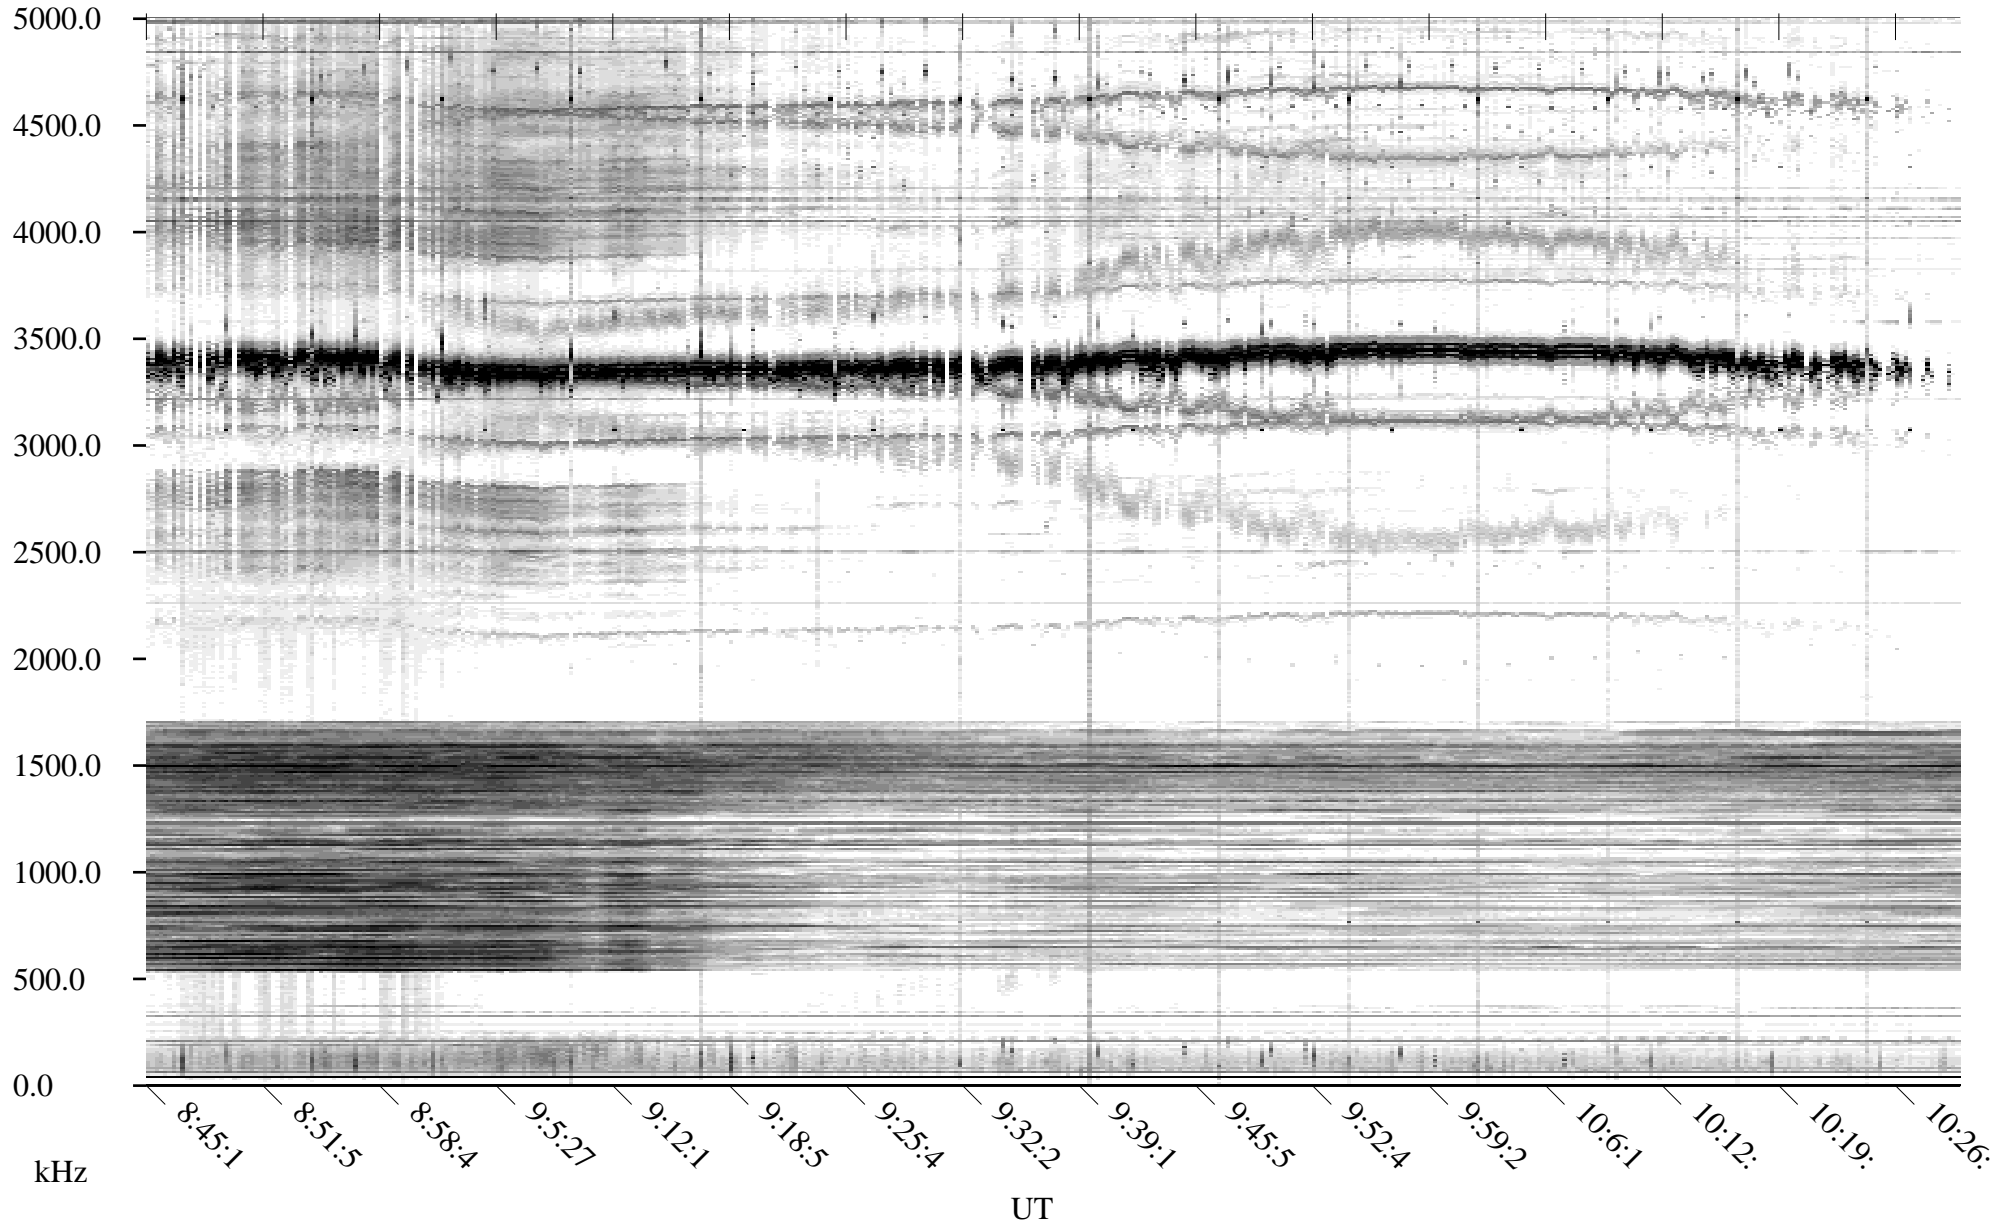

CHU10-22-21.dat.channel.1

Linear Scale Black = -100 White = -500

detail

Page 1

CHU10-22-21.dat.channel.1

Linear Scale

Black = -100

White = -500

detail

Page 2

CHU10-22-21.dat.channel.1

Linear Scale Black = -100 White = -500

detail

CHU10-22-21.dat.channel.1

Linear Scale Black = -100 White = -500

detail

Page 4

CHU10-22-21.dat.channel.1

Linear Scale Black = -100 White = -500

detail

CHU10-22-21.dat.channel.1

Linear Scale Black = -100 White = -500

detail

CHU10-22-21.dat.channel.1

Linear Scale Black = -100 White = -500

detail