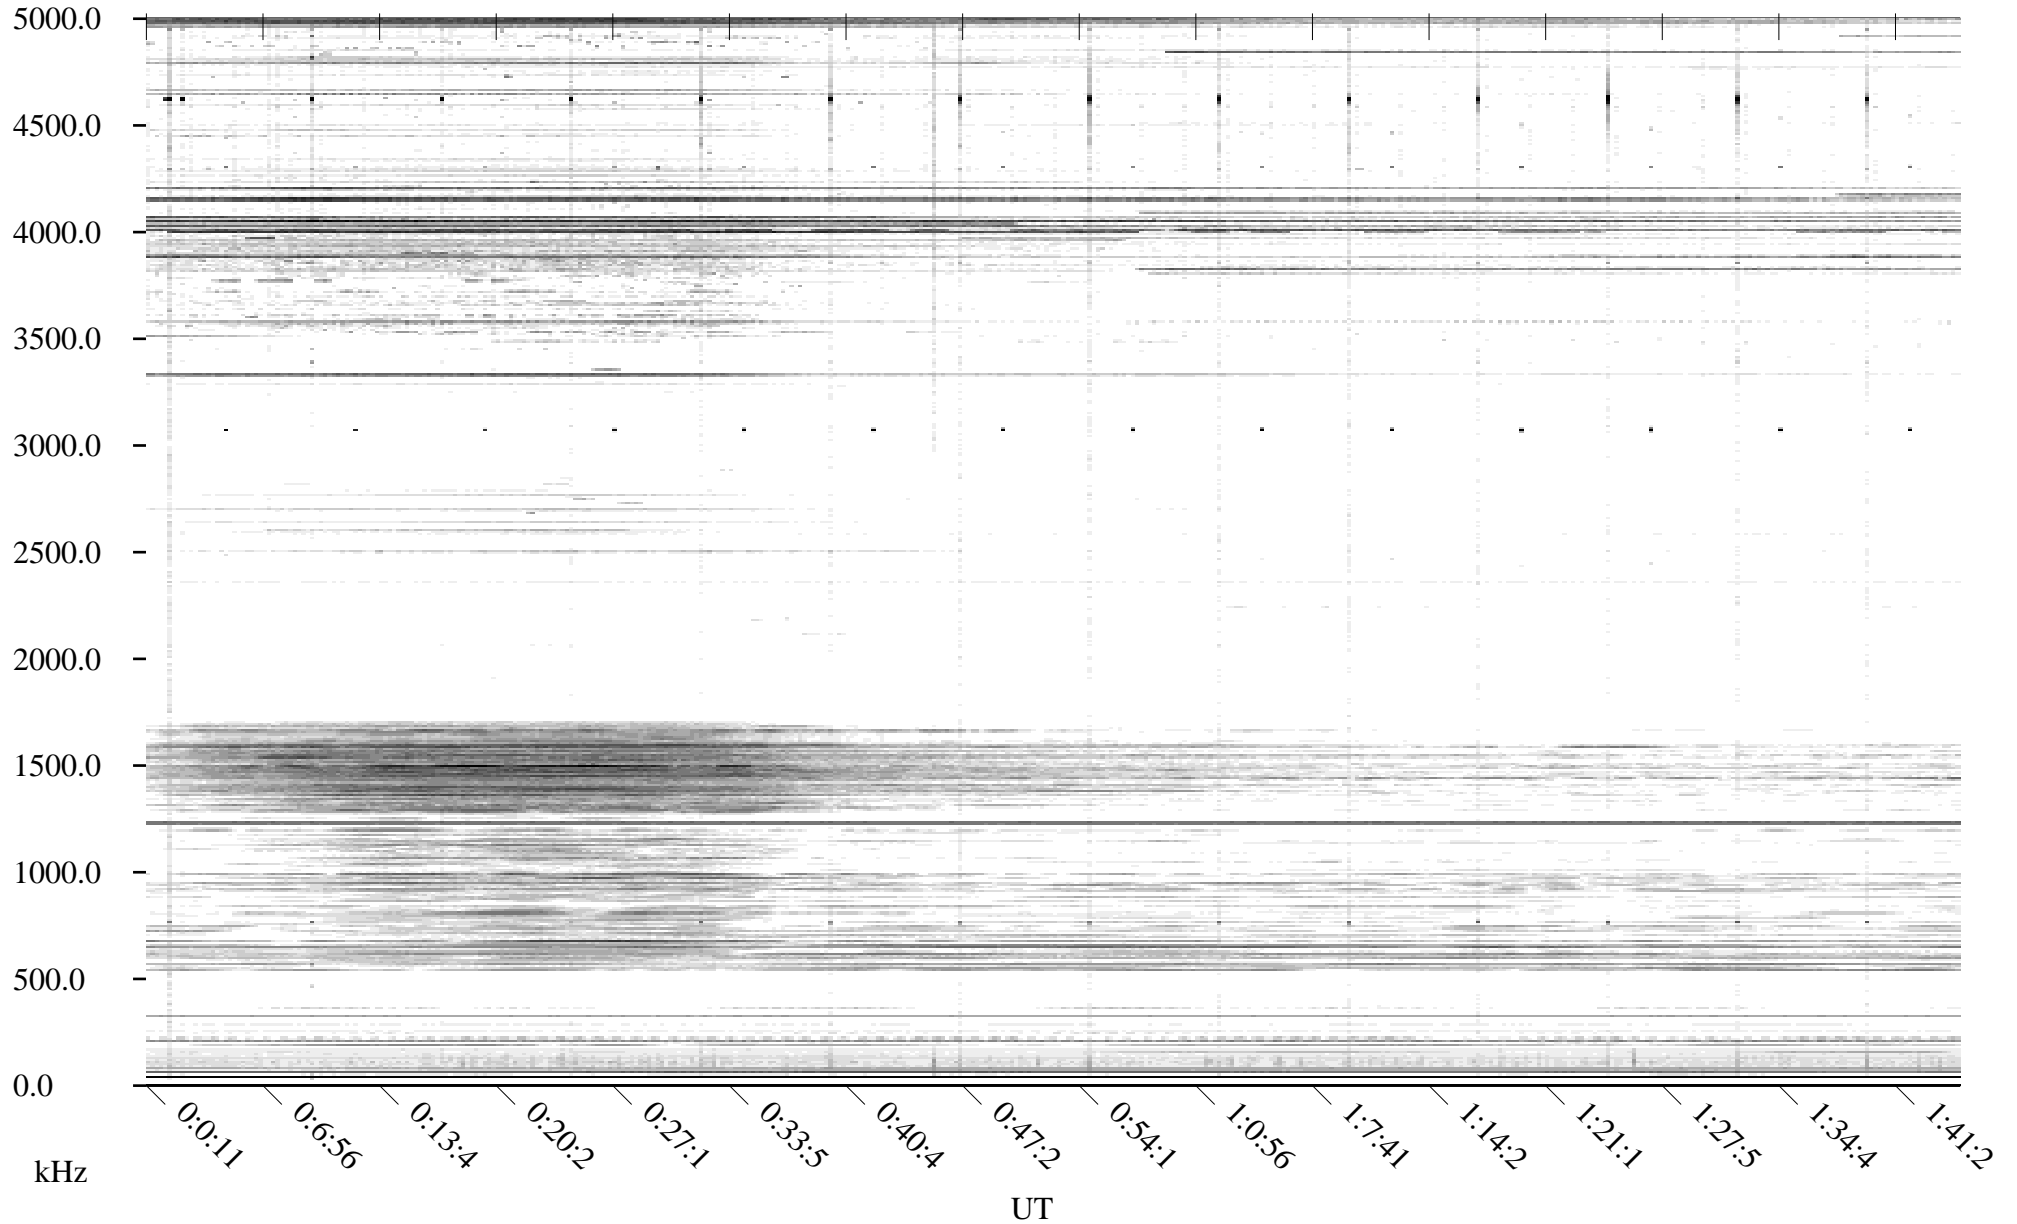

CHU11-18-21.dat.channel.1

Linear Scale

Black = -100

White = -500

detail

Page 1

CHU11-18-21.dat.channel.1

Linear Scale Black = -100 White = -500

detail

CHU11-18-21.dat.channel.1

Linear Scale Black = -100 White = -500

detail

CHU11-18-21.dat.channel.1

Linear Scale Black = -100 White = -500

detail

CHU11-18-21.dat.channel.1

Linear Scale Black = -100 White = -500

detail

Page 5

CHU11-18-21.dat.channel.1

Linear Scale Black = -100 White = -500

detail

CHU11-18-21.dat.channel.1

Linear Scale Black = -100 White = -500

detail