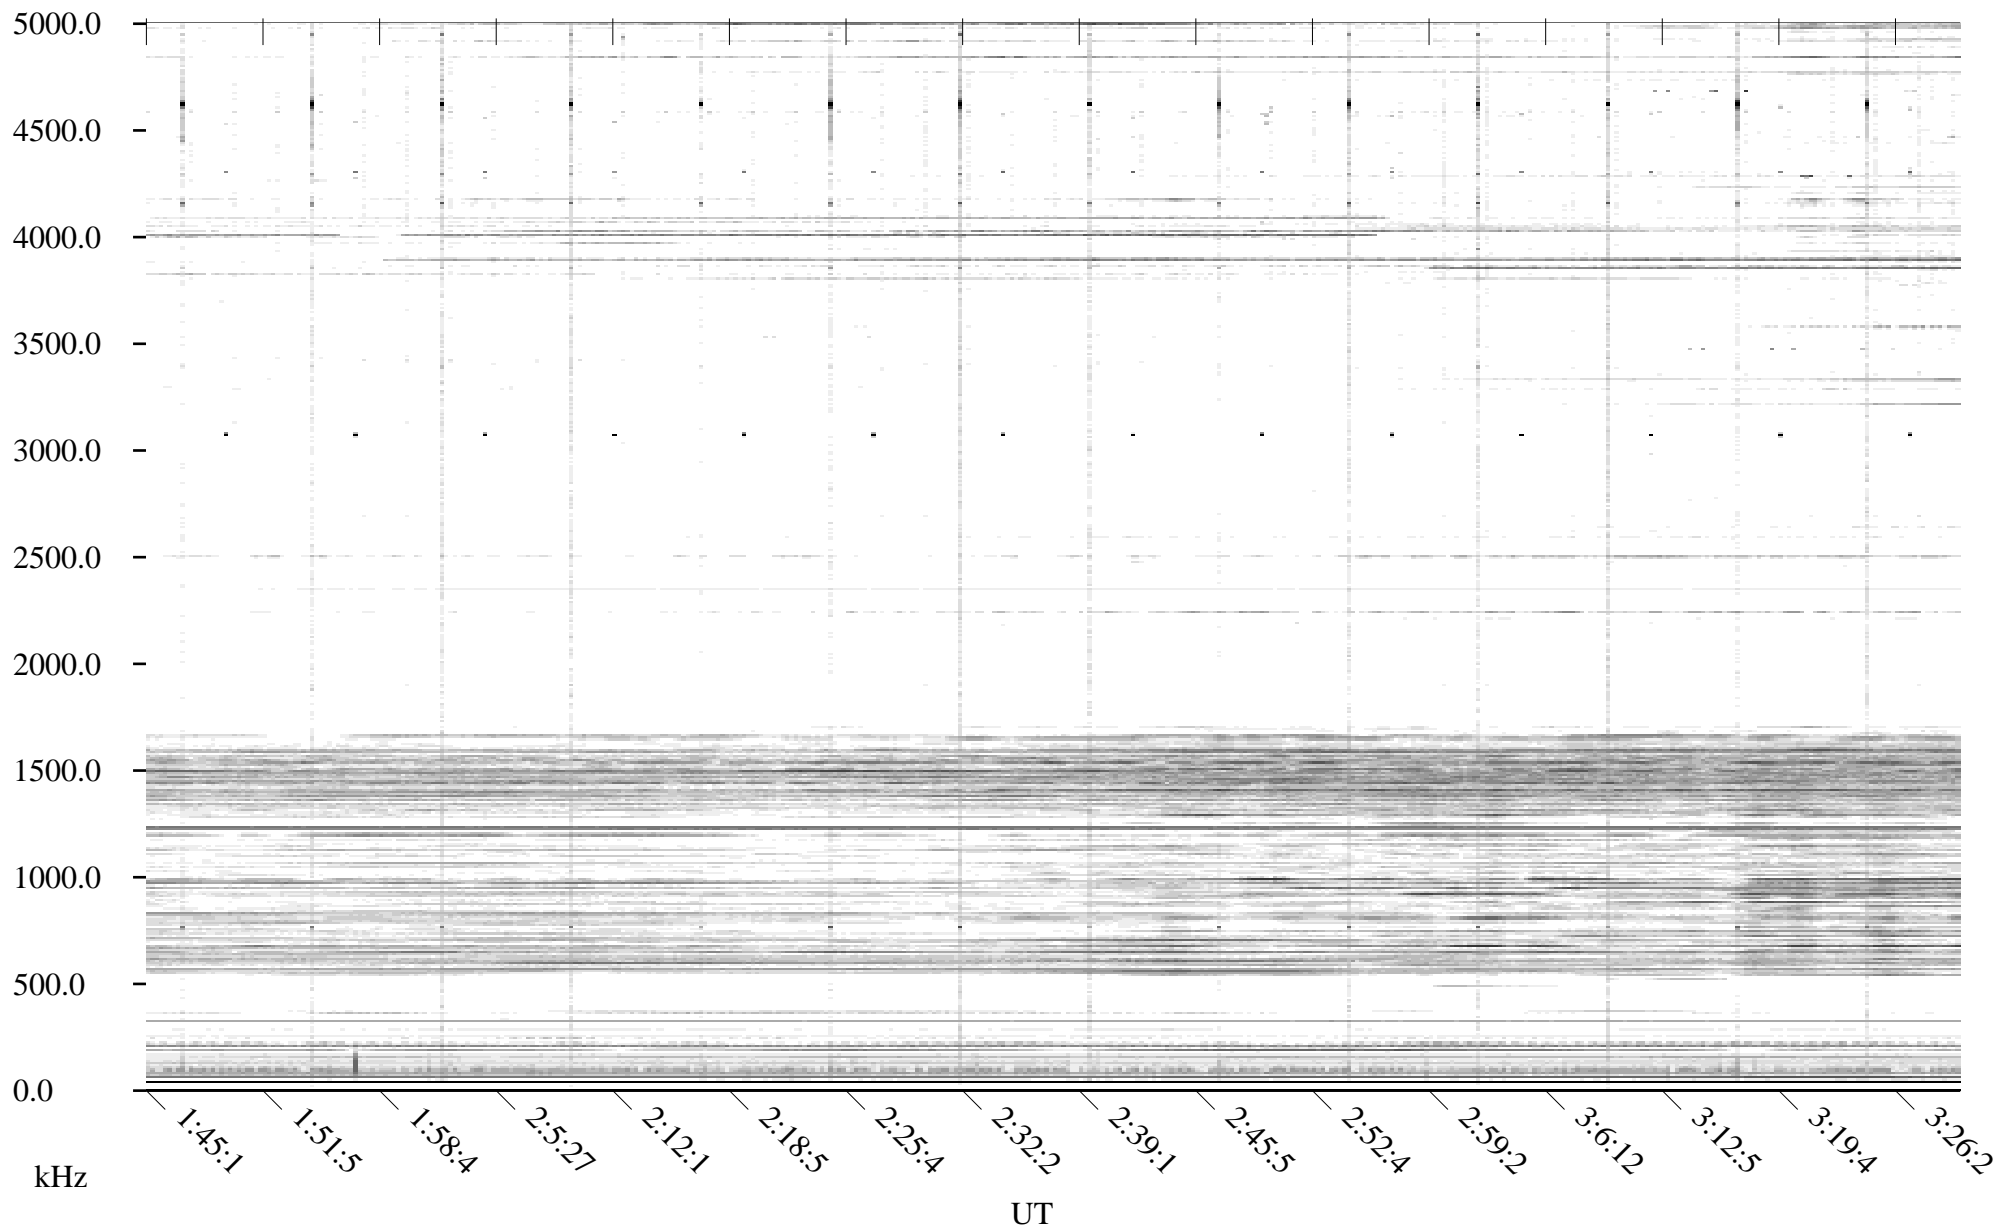

CHU11-19-21.dat.channel.1

Linear Scale Black = -100 White = -500

detail

Page 1

CHU11-19-21.dat.channel.1

Linear Scale Black = -100 White = -500

detail

Page 2

CHU11-19-21.dat.channel.1

Linear Scale Black = -100 White = -500

detail

CHU11-19-21.dat.channel.1

Linear Scale

Black = -100

White = -500

detail

Page 4

CHU11-19-21.dat.channel.1

Linear Scale Black = -100 White = -500

detail

CHU11-19-21.dat.channel.1

Linear Scale Black = -100 White = -500

detail

CHU11-19-21.dat.channel.1

Linear Scale Black = -100 White = -500

detail