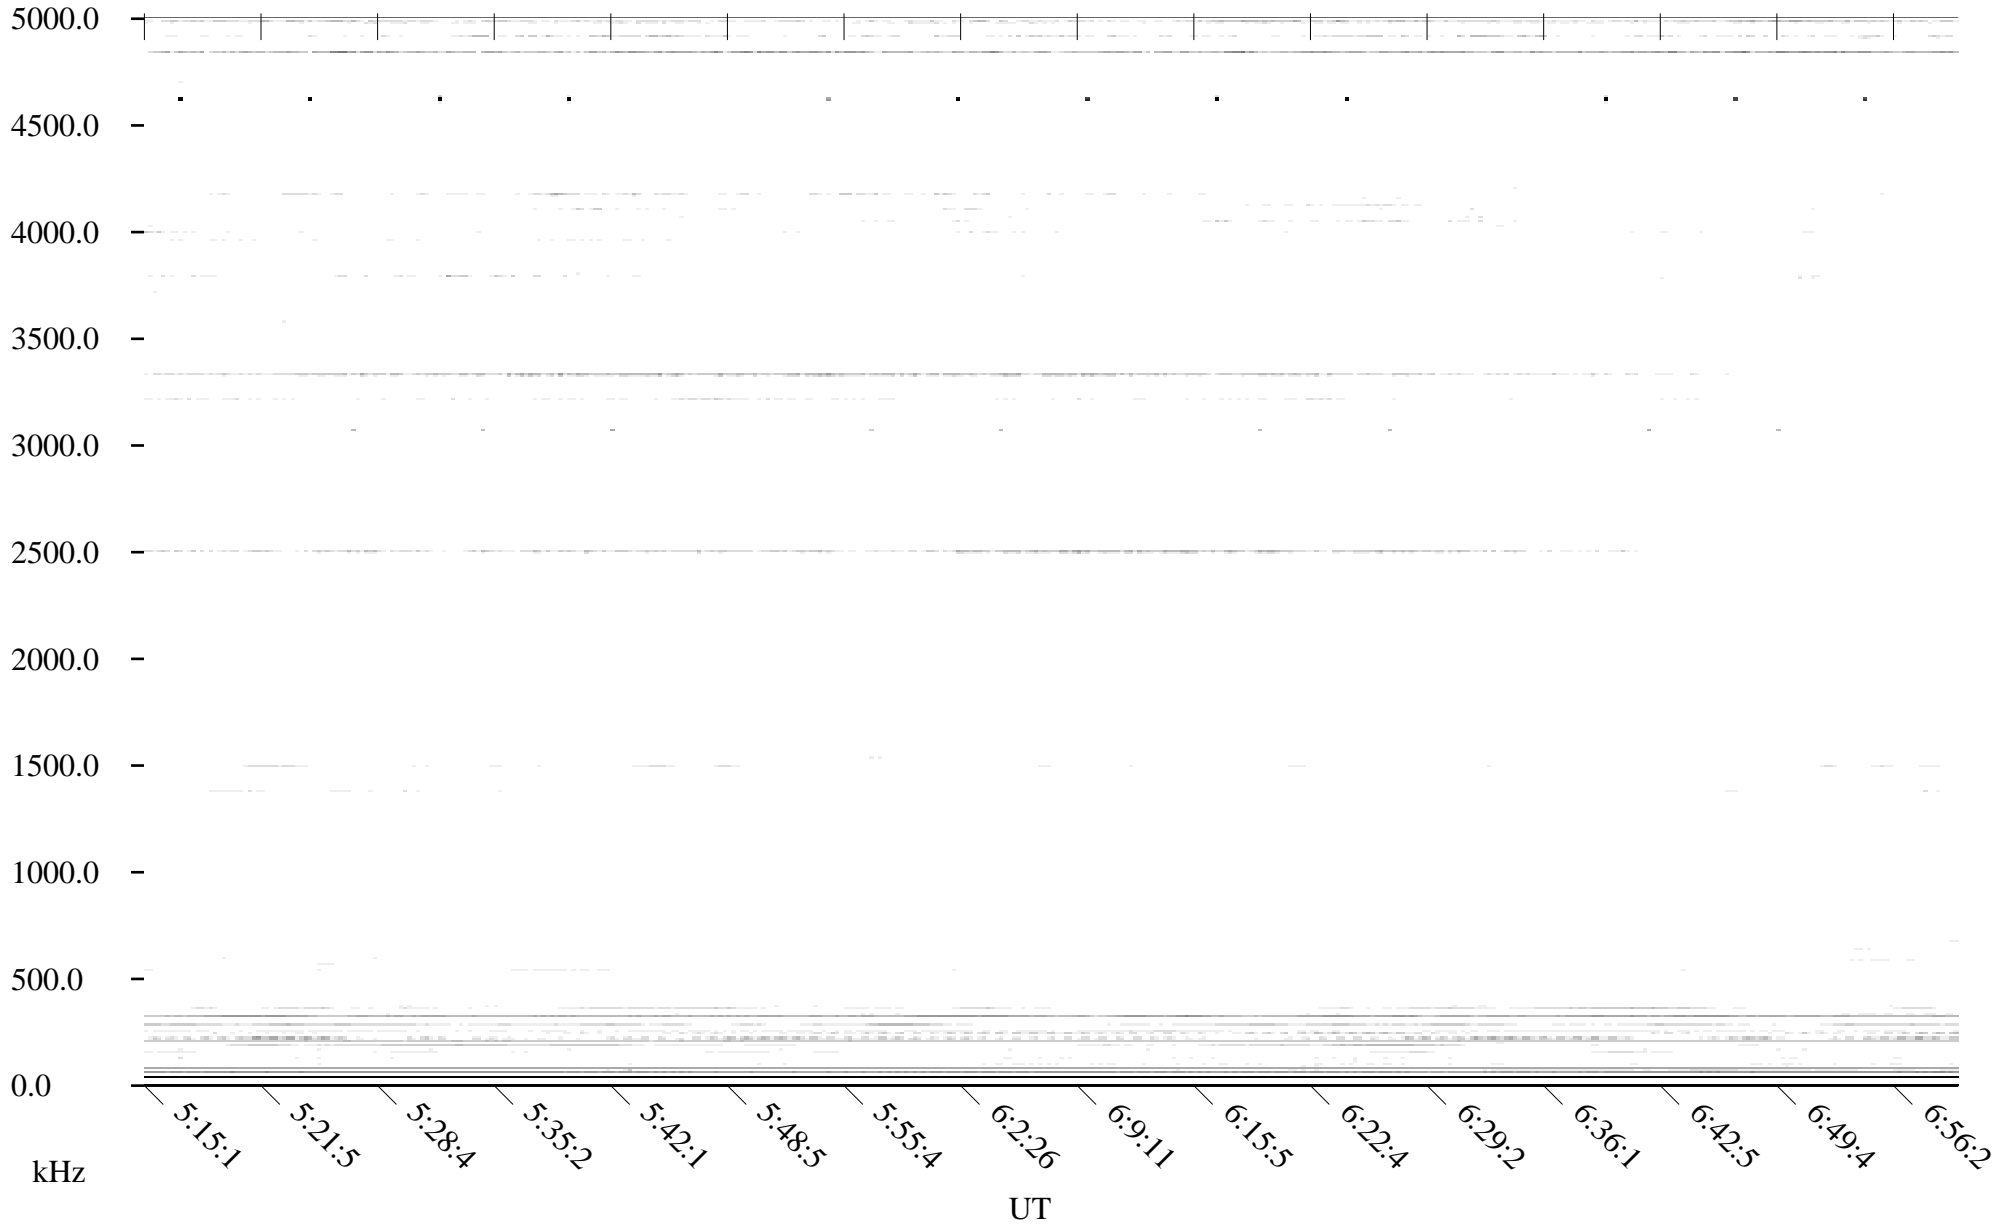

Black = -100

White = -500

detail

Page 2

CHU11-20-21.dat.channel.0

Linear Scale

Black = -100

White = -500

detail

Page 3

CHU11-20-21.dat.channel.0

Linear Scale

Black = -100

White = -500

detail

Page 4

CHU11-20-21.dat.channel.0

Linear Scale

Black = -100

White = -500

detail

Page 5

CHU11-20-21.dat.channel.0

Linear Scale

Black = -100

White = -500

detail

Page 6

CHU11-20-21.dat.channel.0

Linear Scale

Black = -100

White = -500