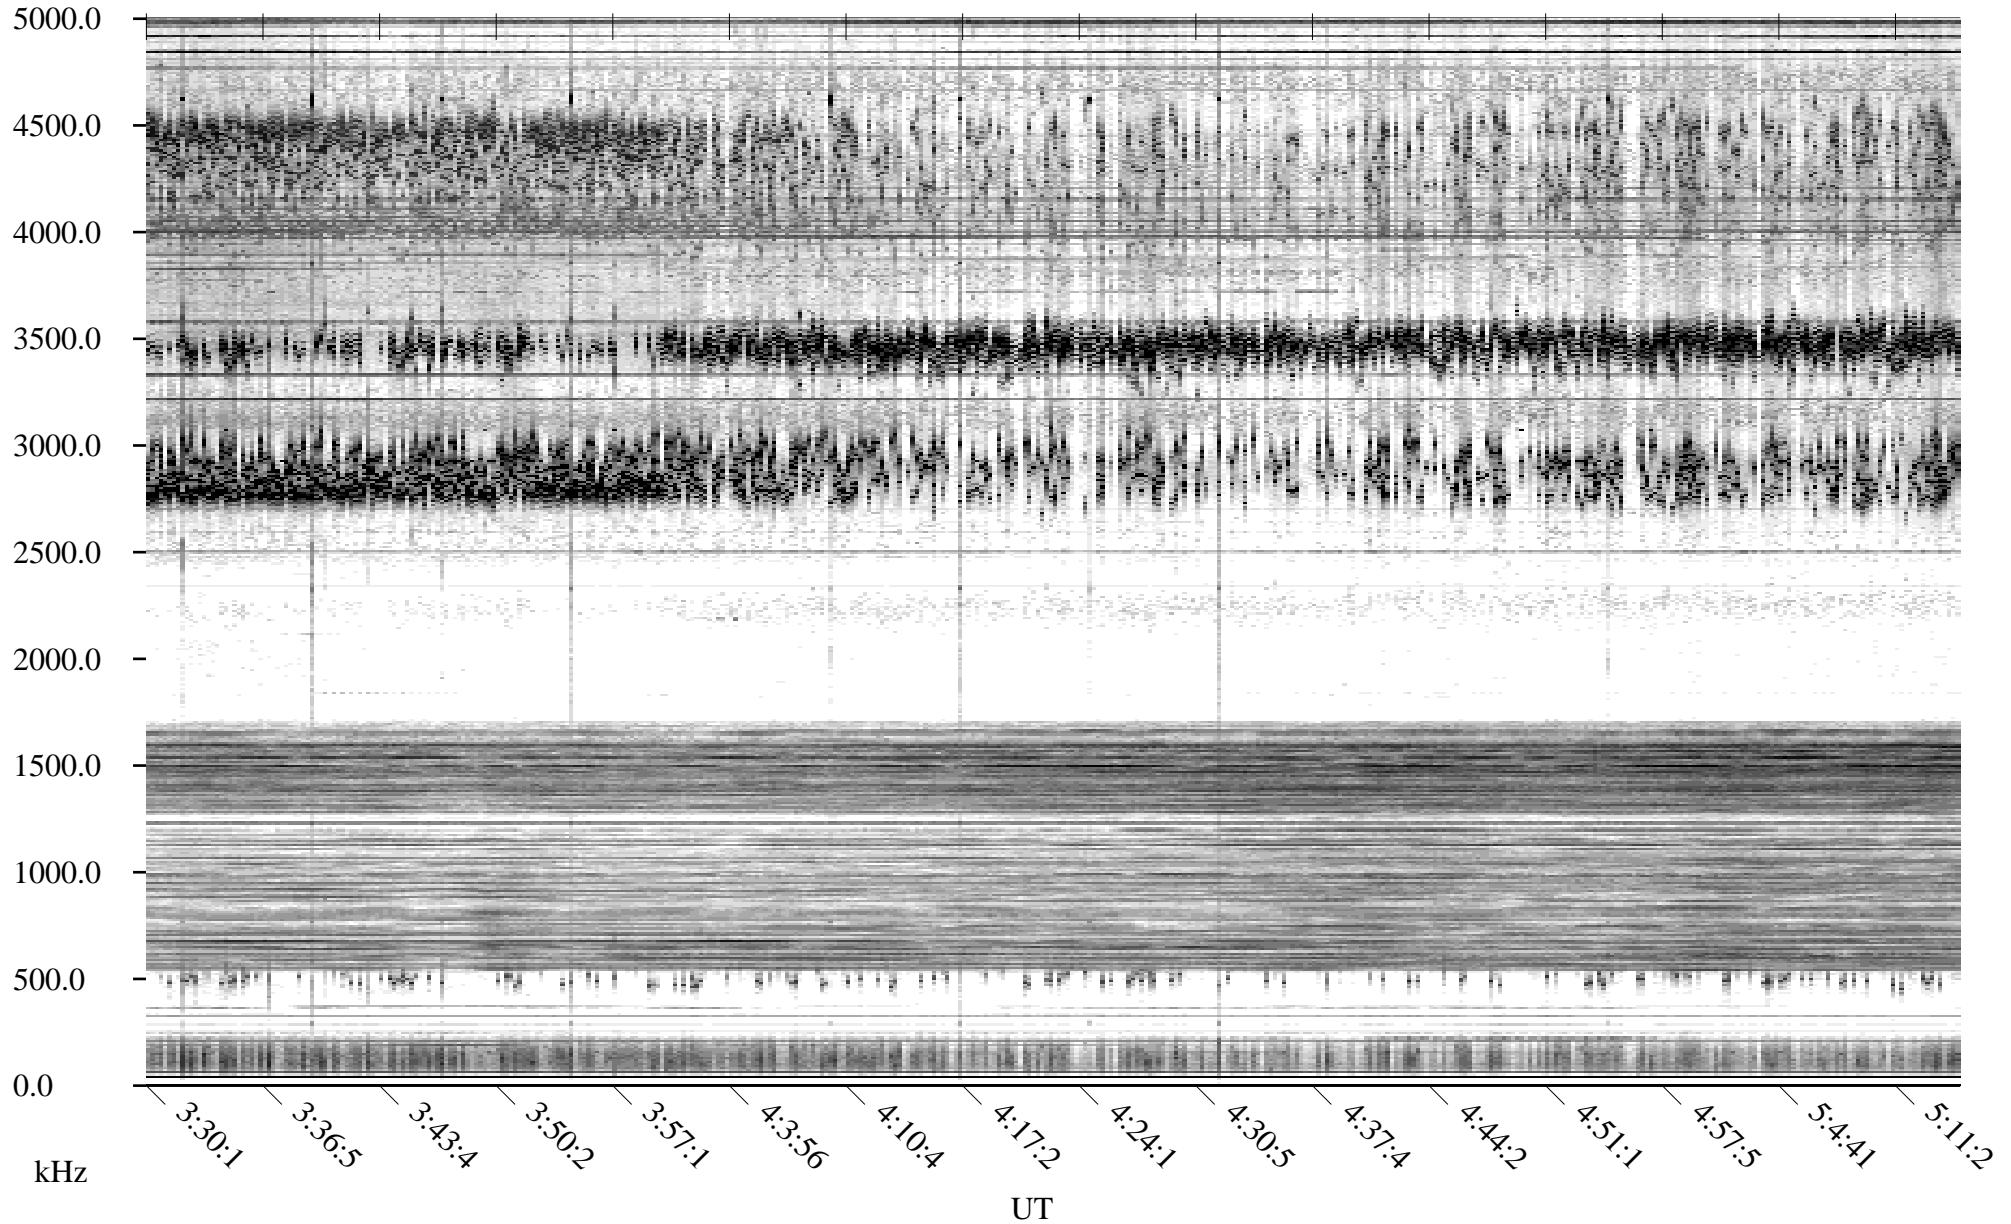

CHU11-24-21.dat.channel.1

Linear Scale Black = -100 White = -500

detail

Page 1

CHU11-24-21.dat.channel.1

Linear Scale Black = -100 White = -500

detail

CHU11-24-21.dat.channel.1

Linear Scale Black = -100 White = -500

detail

CHU11-24-21.dat.channel.1

Linear Scale Black = -100 White = -500

detail

CHU11-24-21.dat.channel.1

Linear Scale Black = -100 White = -500

detail

Page 5

CHU11-24-21.dat.channel.1

Linear Scale Black = -100 White = -500

detail

CHU11-24-21.dat.channel.1

Linear Scale Black = -100 White = -500

detail