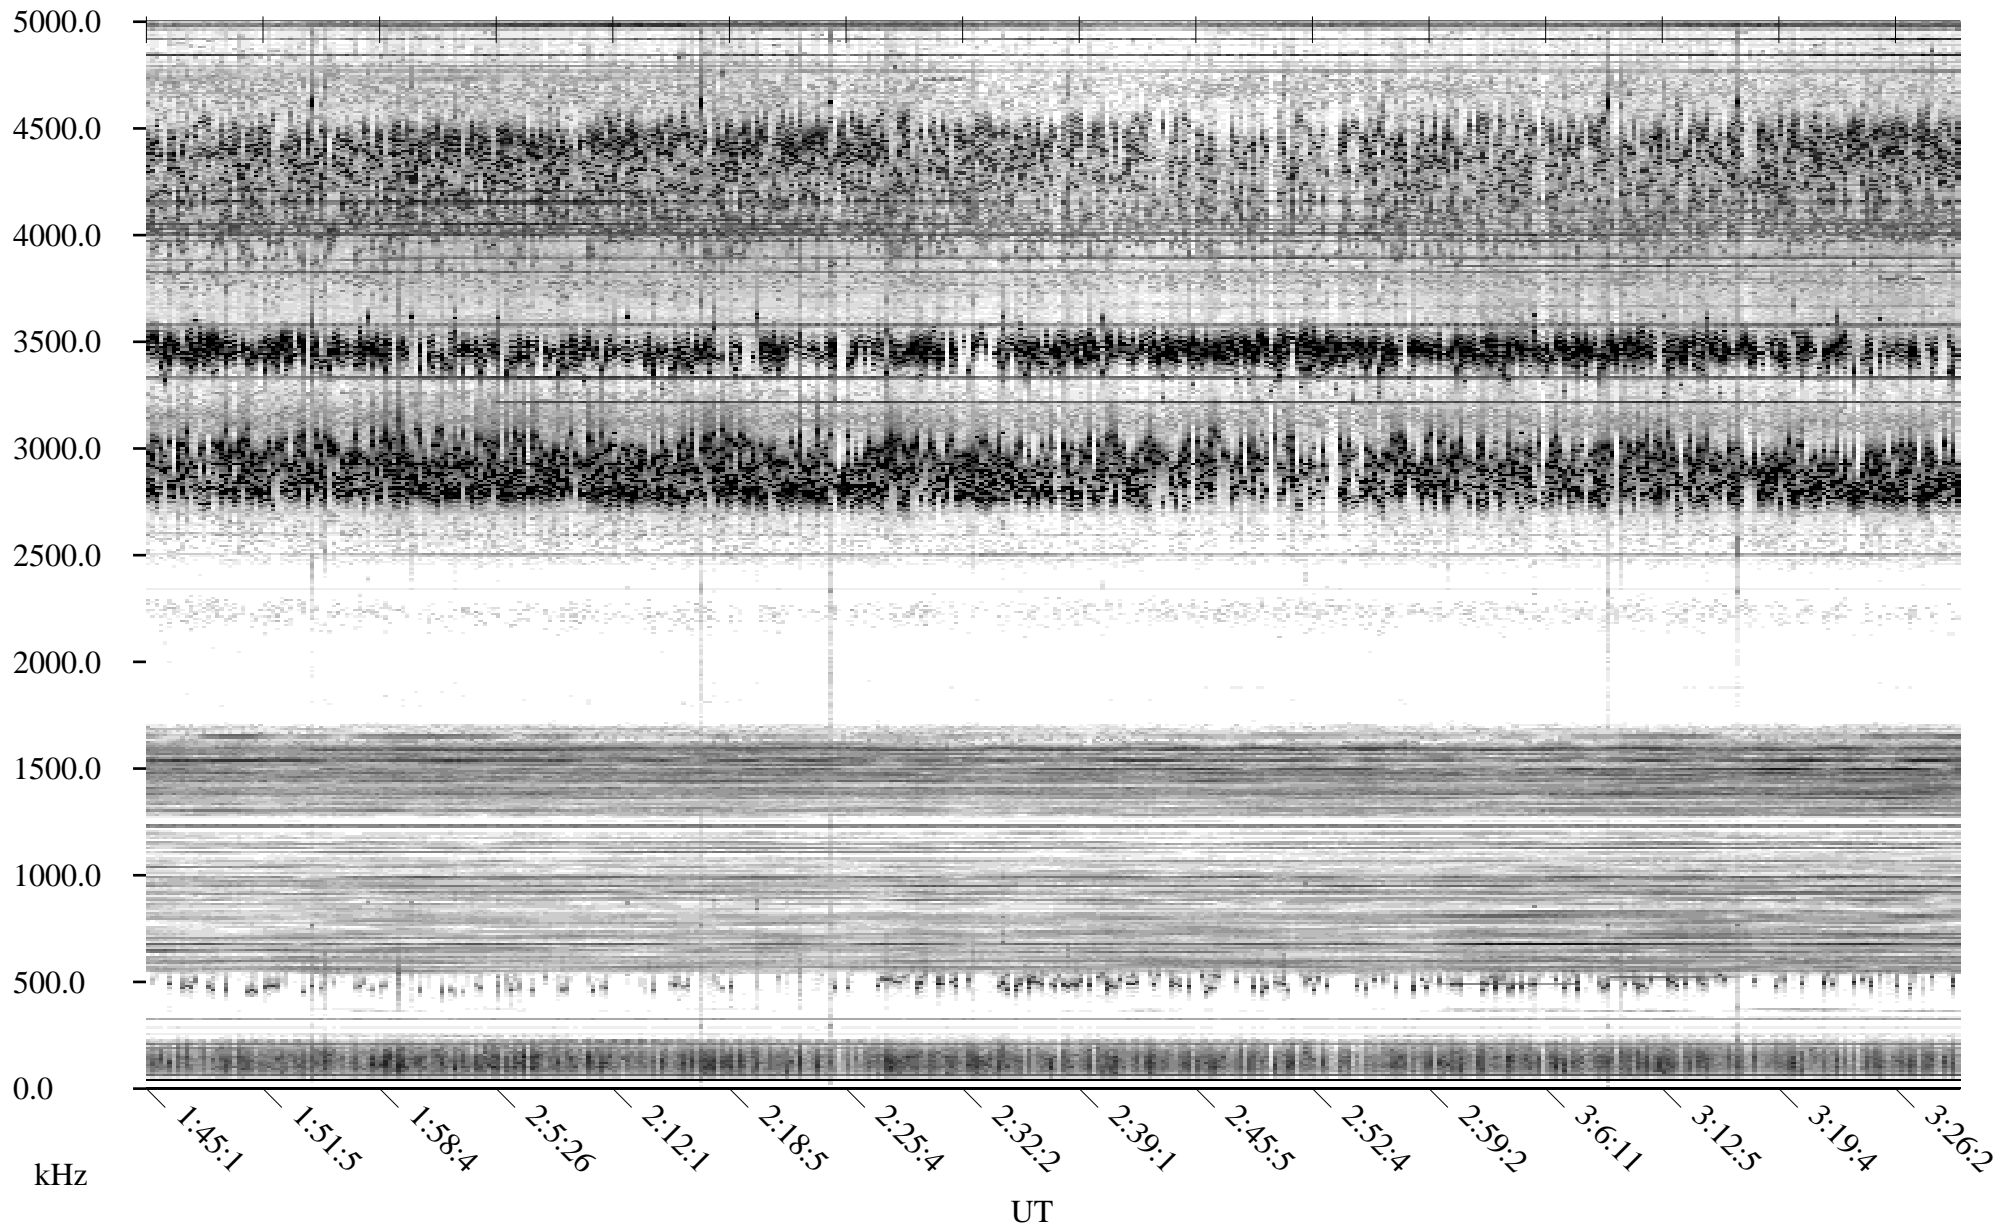

CHU11-24-21.dat.channel.1

Linear Scale Black = -100 White = -500

detail

Page 1

CHU11-24-21.dat.channel.1

Linear Scale Black = -100 White = -500

detail

CHU11-24-21.dat.channel.1

Linear Scale Black = -100 White = -500

detail

CHU11-24-21.dat.channel.1

Linear Scale Black = -100 White = -500

detail

CHU11-24-21.dat.channel.1

Linear Scale Black = -100 White = -500

detail

Page 5

CHU11-24-21.dat.channel.1

Linear Scale Black = -100 White = -500

detail

CHU11-24-21.dat.channel.1

Linear Scale Black = -100 White = -500

detail