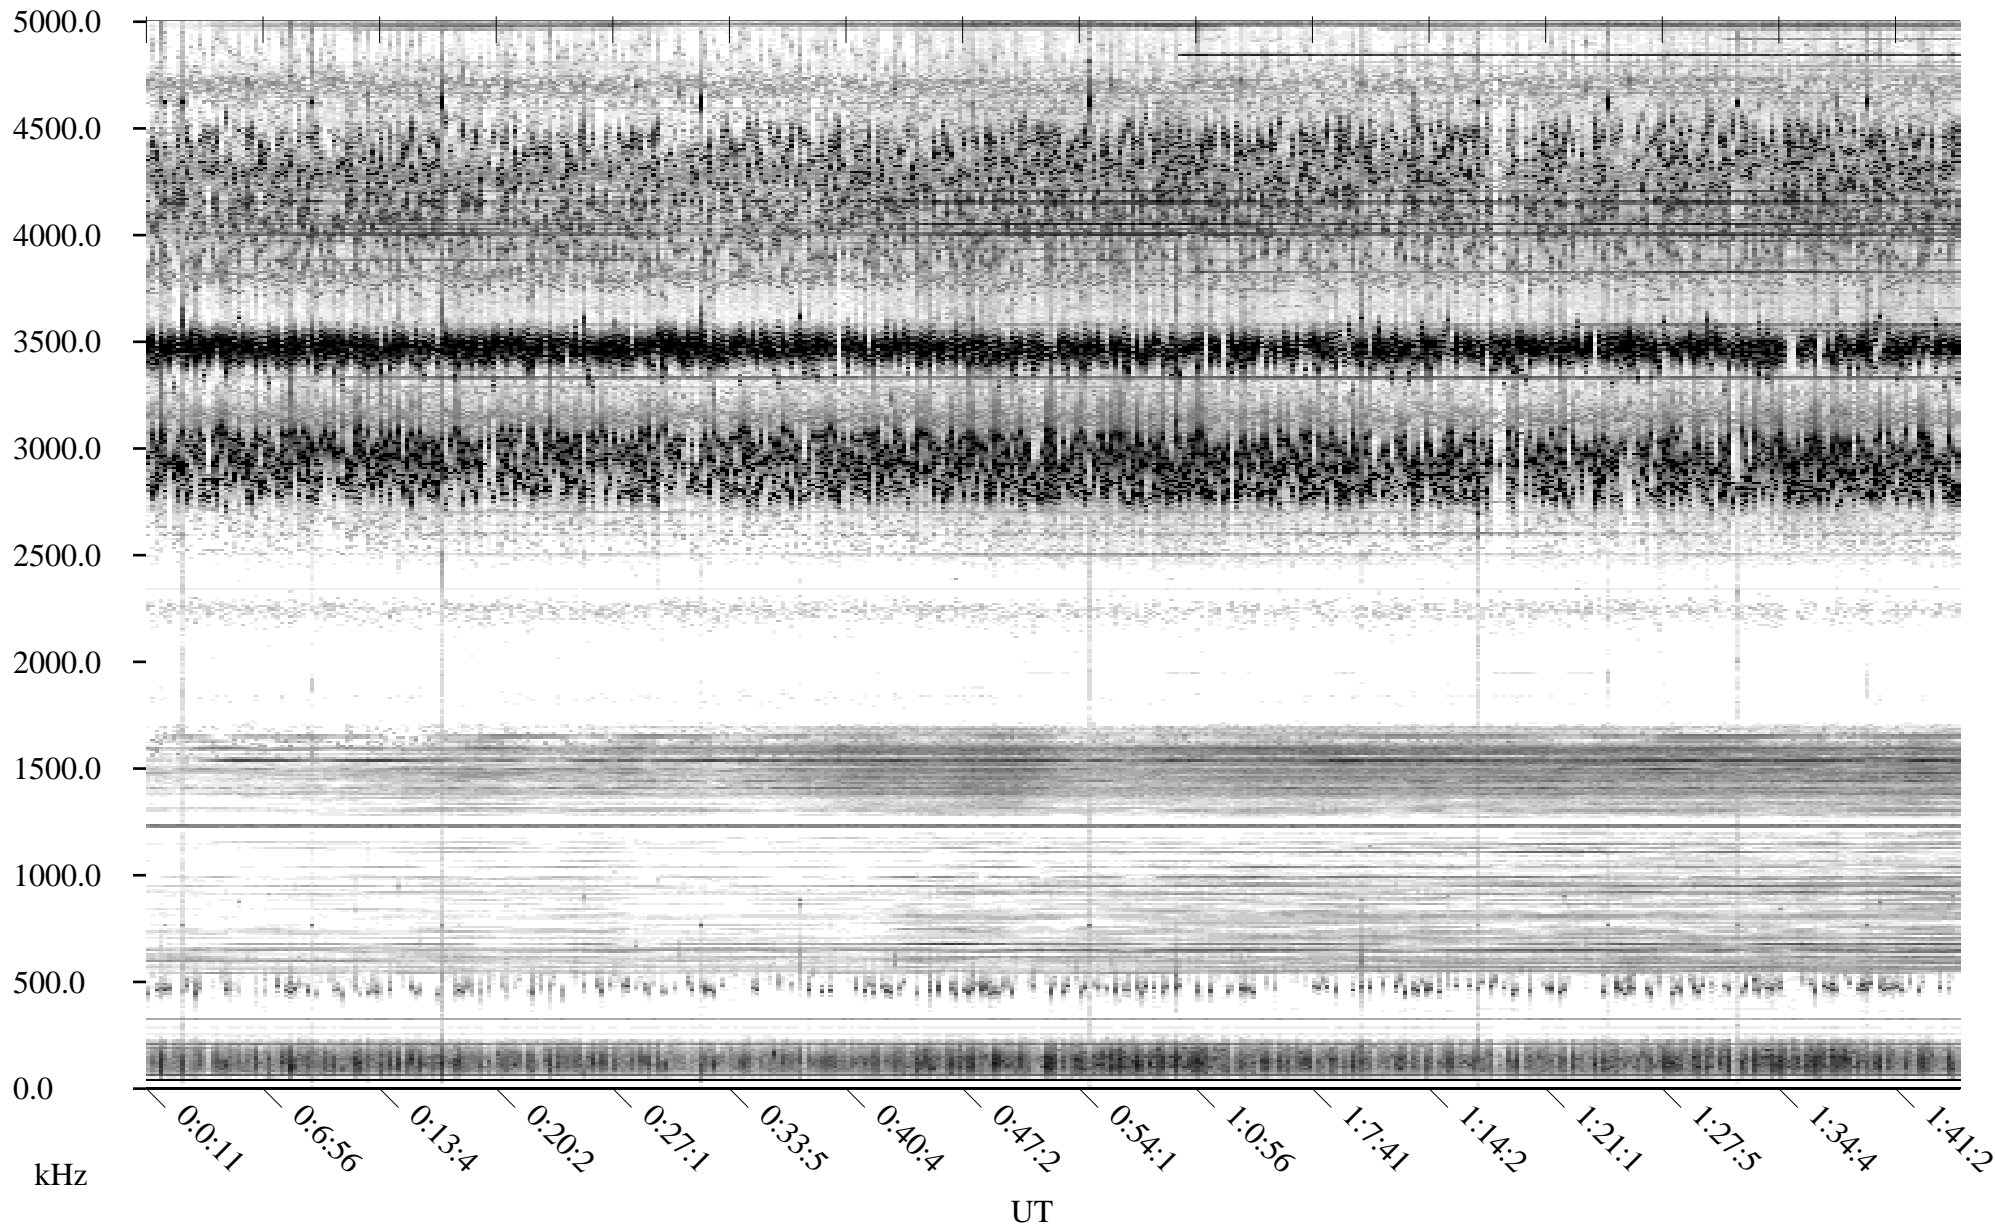

CHU11-24-21.dat.channel.1

Linear Scale Black = -100 White = -500

detail

Page 1

CHU11-24-21.dat.channel.1

Linear Scale Black = -100 White = -500

detail

CHU11-24-21.dat.channel.1

Linear Scale Black = -100 White = -500

detail

CHU11-24-21.dat.channel.1

Linear Scale Black = -100 White = -500

detail

CHU11-24-21.dat.channel.1

Linear Scale Black = -100 White = -500

detail

Page 5

CHU11-24-21.dat.channel.1

Linear Scale Black = -100 White = -500

detail

CHU11-24-21.dat.channel.1

Linear Scale Black = -100 White = -500

detail