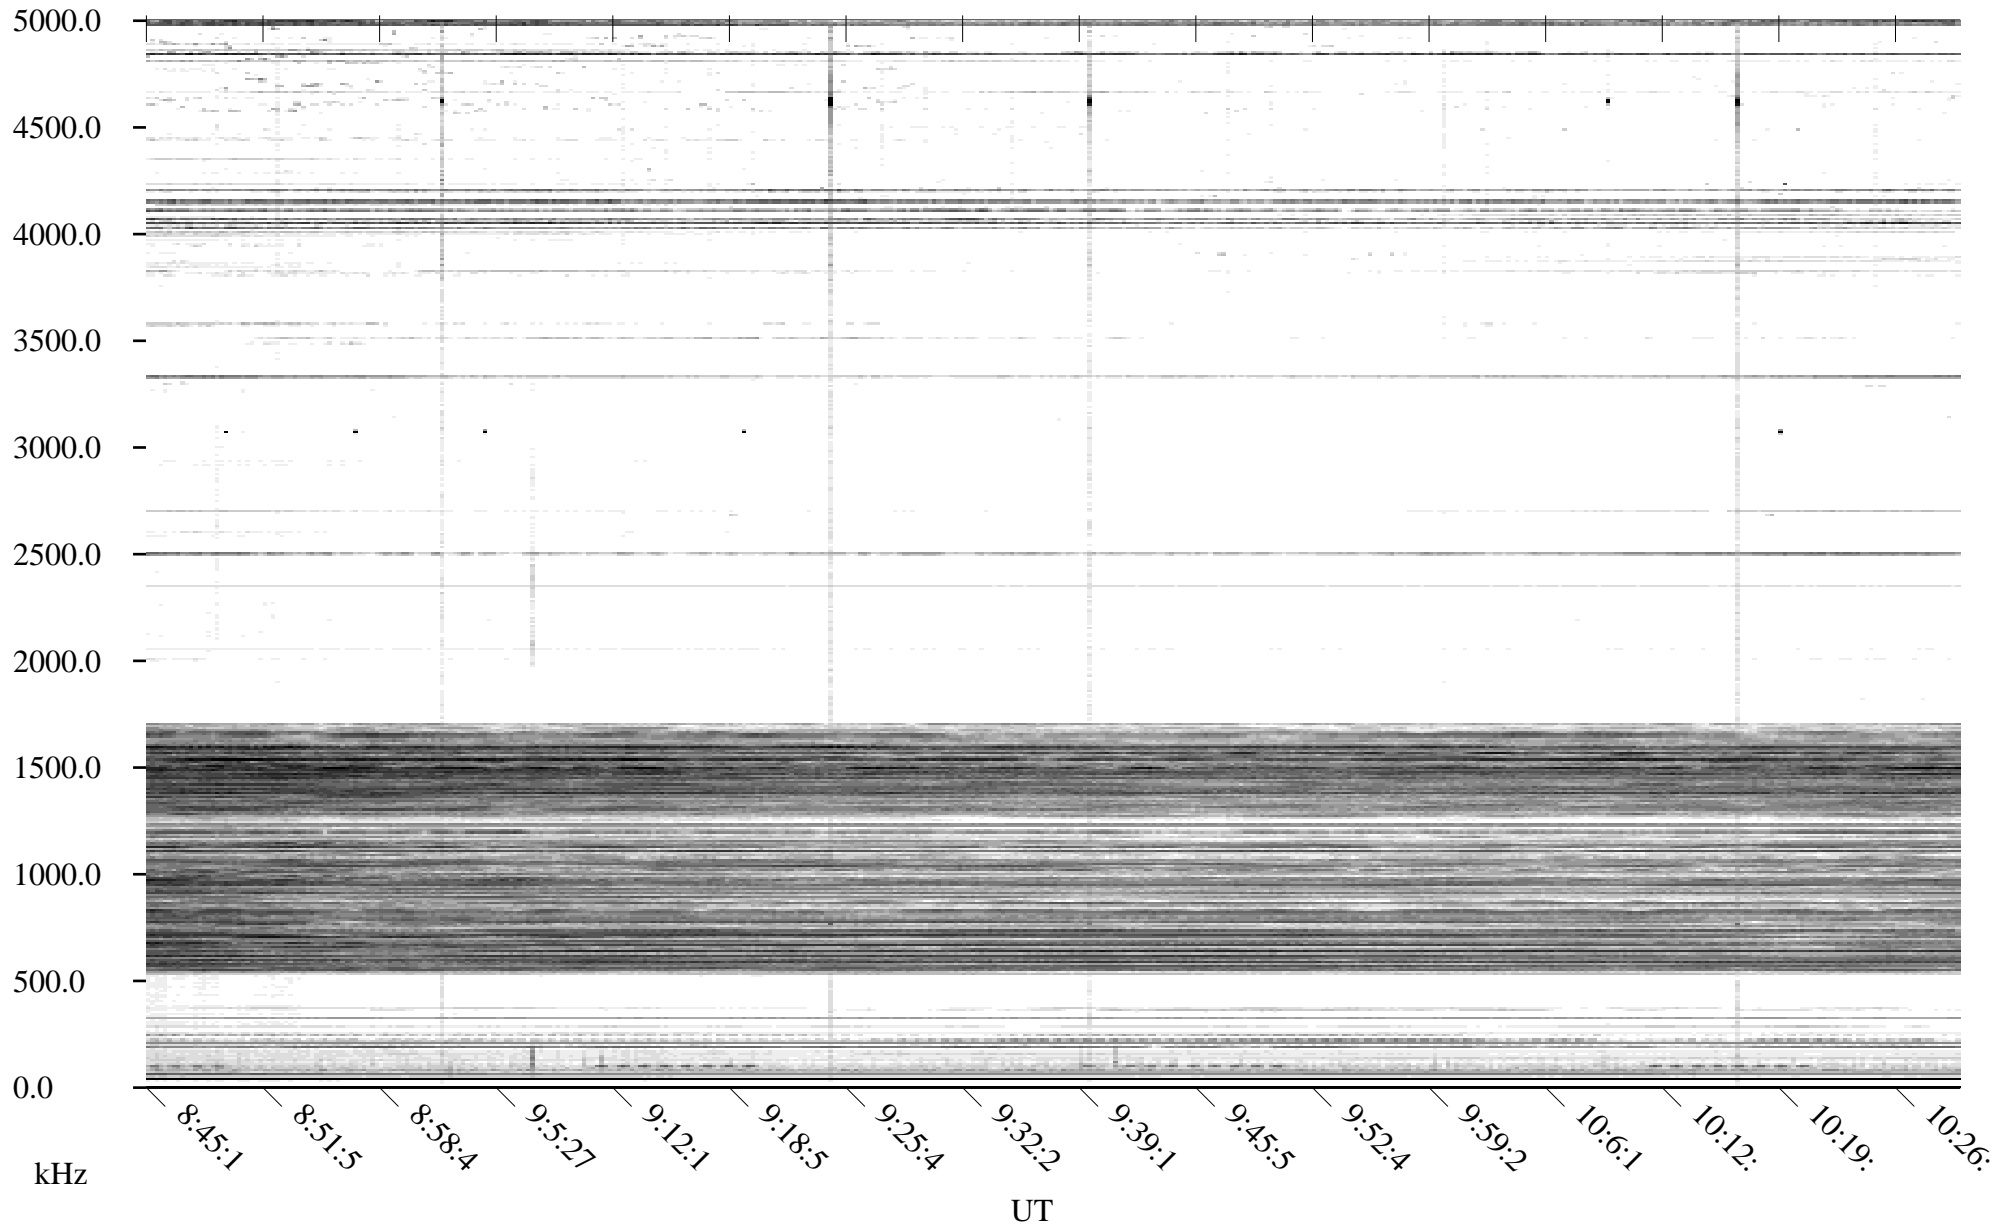

CHU12-10-21.dat.channel.1

Linear Scale Black = -100 White = -500

detail

Page 1

CHU12-10-21.dat.channel.1

Linear Scale Black = -100 White = -500

detail

Page 2

CHU12-10-21.dat.channel.1

Linear Scale Black = -100 White = -500

detail

Page 3

CHU12-10-21.dat.channel.1

Linear Scale

Black = -100

White = -500

detail

Page 4

CHU12-10-21.dat.channel.1

Linear Scale Black = -100 White = -500

detail

Page 5

CHU12-10-21.dat.channel.1

Linear Scale

Black = -100

White = -500

detail

Page 6

CHU12-10-21.dat.channel.1

Linear Scale

Black = -100

White = -500