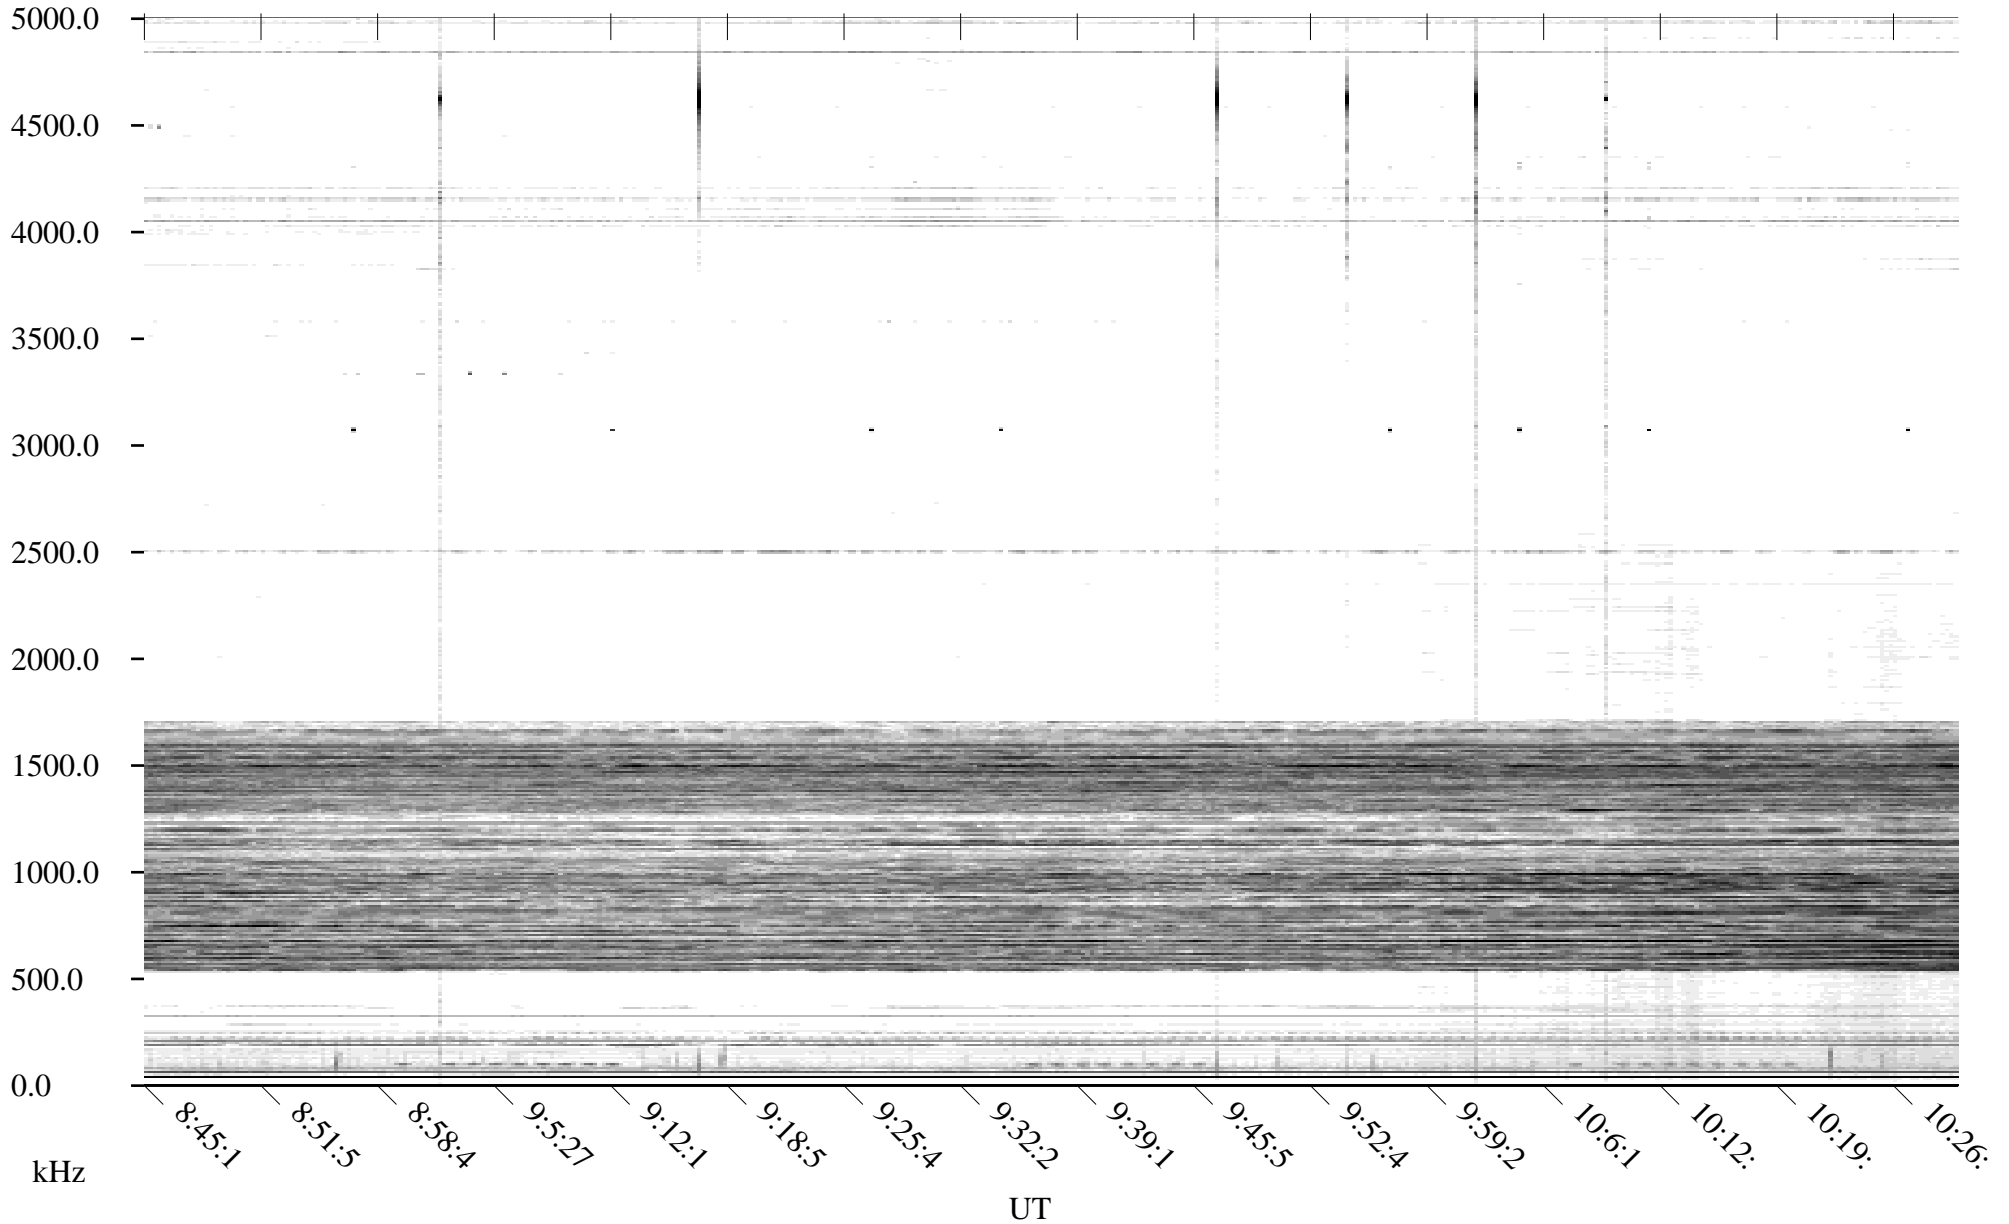

CHU12-15-21.dat.channel.1

Linear Scale

Black = -100

White = -500

detail

Page 1

CHU12-15-21.dat.channel.1

Linear Scale Black = -100 White = -500

detail

Page 2

CHU12-15-21.dat.channel.1

Linear Scale Black = -100 White = -500

detail

CHU12-15-21.dat.channel.1

Linear Scale

Black = -100

White = -500

detail

Page 4

CHU12-15-21.dat.channel.1

Linear Scale Black = -100 White = -500

detail

Page 5

CHU12-15-21.dat.channel.1

Linear Scale

Black = -100

White = -500

detail

Page 6

CHU12-15-21.dat.channel.1

Linear Scale Black = -100 White = -500

detail