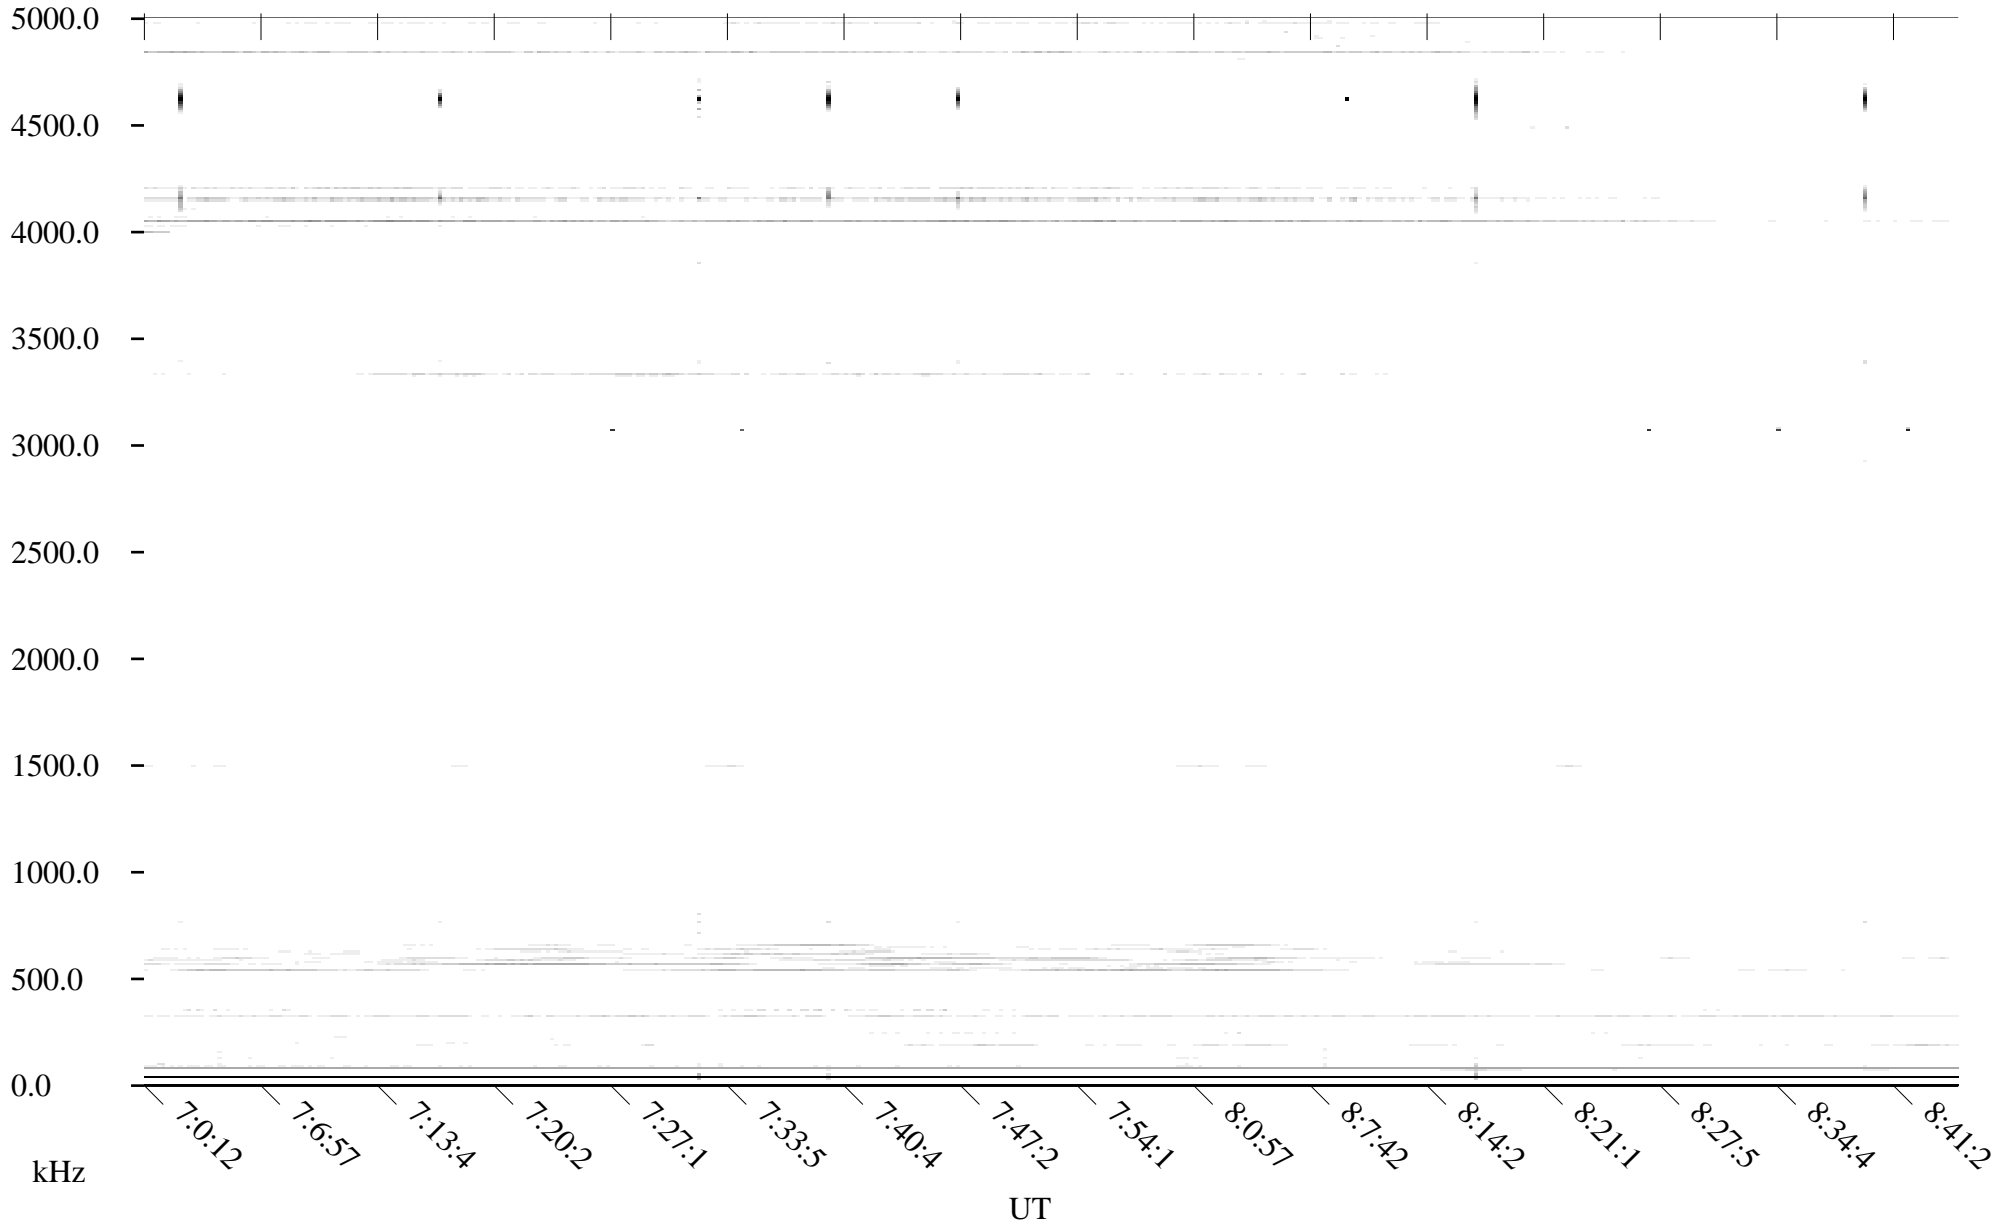

Black = -100

White = -500

detail

Page 2

CHU12-15-21.dat.channel.2

Linear Scale Black = -100 White = -500

detail

Page 3

CHU12-15-21.dat.channel.2

Linear Scale Black = -100 White = -500

detail

Page 4

CHU12-15-21.dat.channel.2

Linear Scale

Black = -100

White = -500

detail

Page 5

CHU12-15-21.dat.channel.2

Linear Scale

Black = -100

White = -500

detail

Page 6

CHU12-15-21.dat.channel.2

Linear Scale Black = -100 White = -500

detail