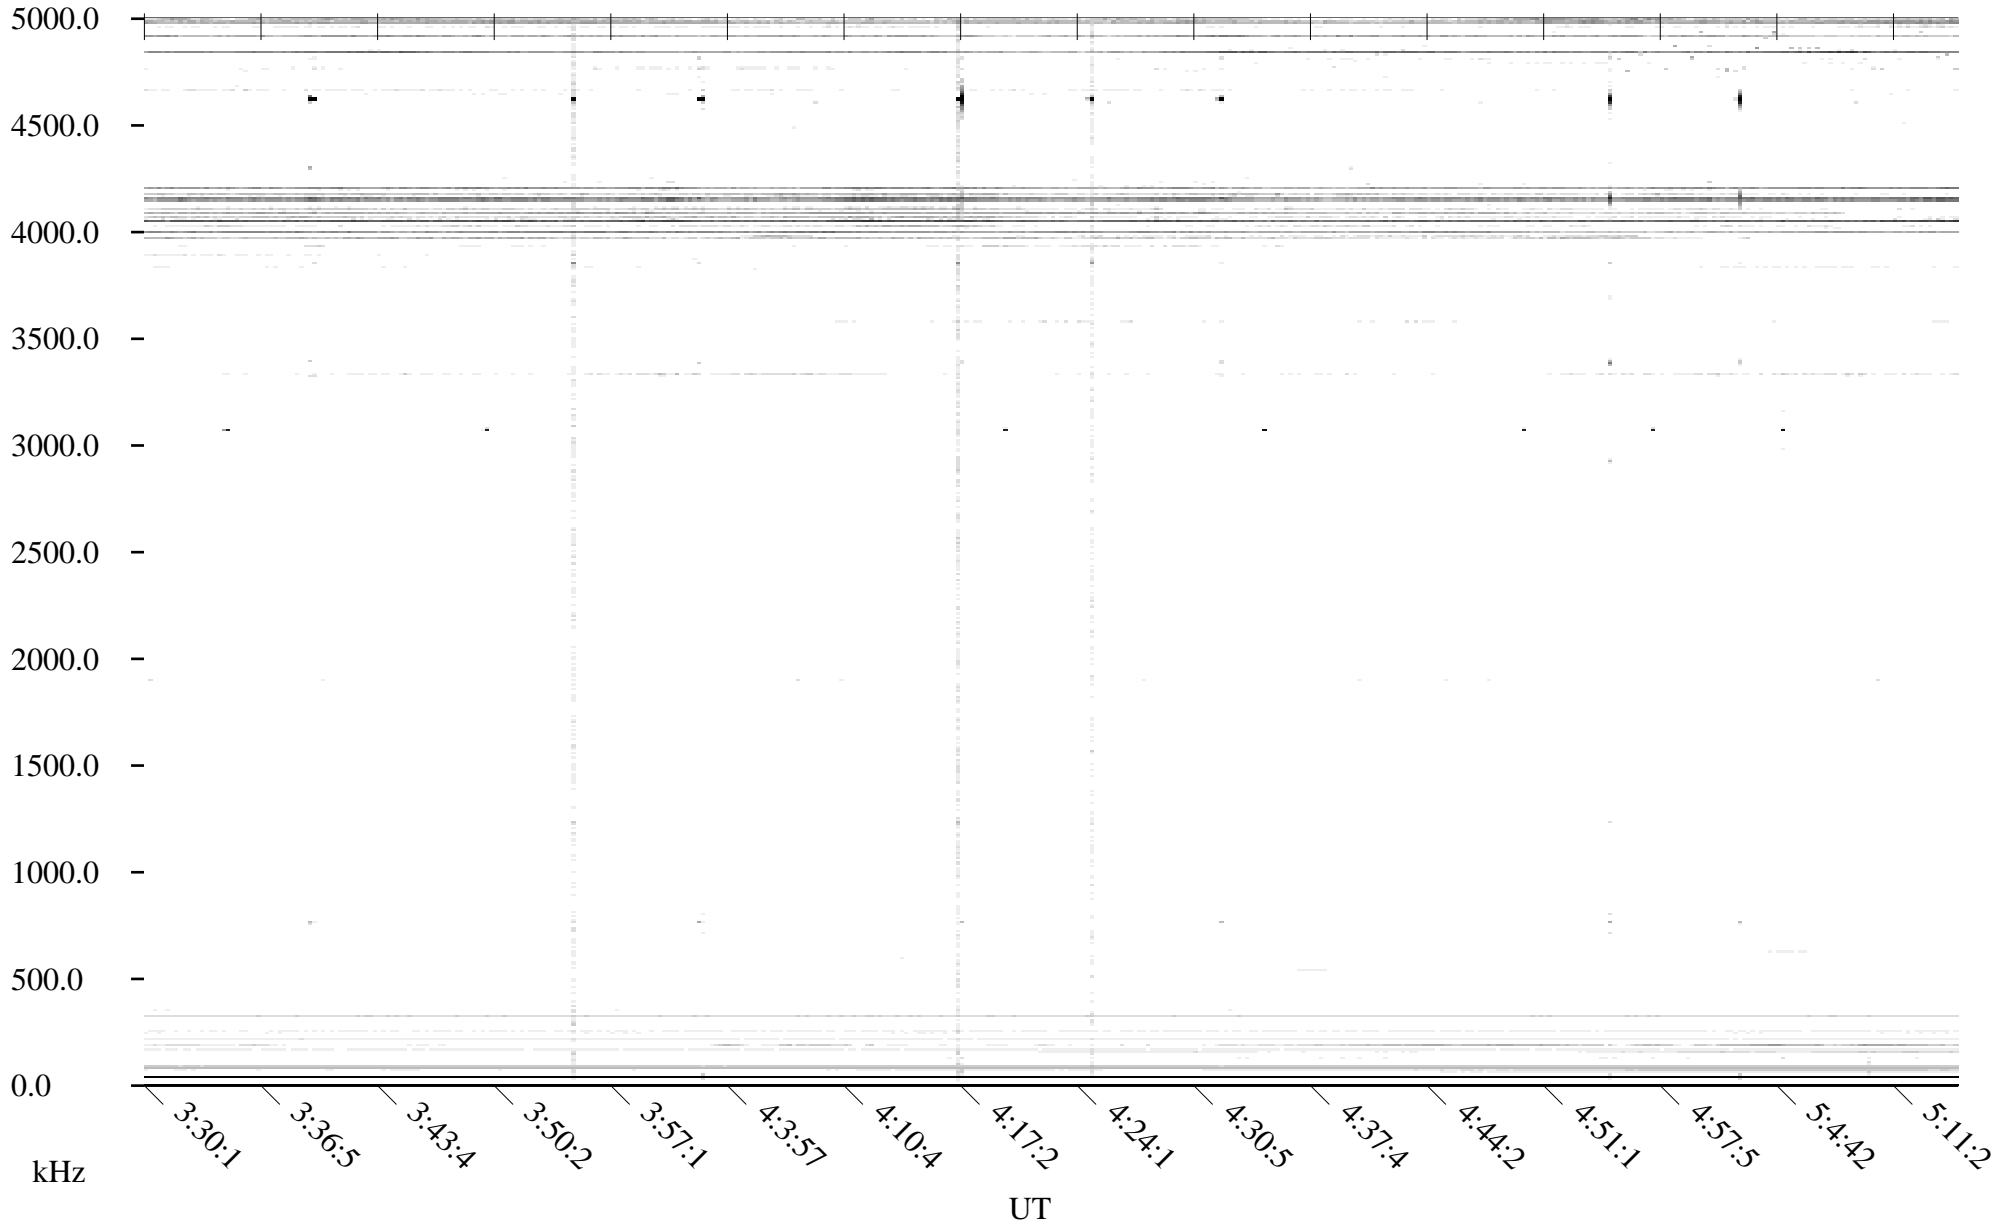

CHU12-21-21.dat.channel.2

Linear Scale

Black = -100

White = -500

detail

Page 1

CHU12-21-21.dat.channel.2

Linear Scale Black = -100 White = -500

detail

Page 2

CHU12-21-21.dat.channel.2

Linear Scale Black = -100 White = -500

detail

CHU12-21-21.dat.channel.2

Linear Scale

Black = -100

White = -500

detail

Page 4

CHU12-21-21.dat.channel.2

Linear Scale

Black = -100

White = -500

detail

Linear Scale Black = -100 White = -500 detail