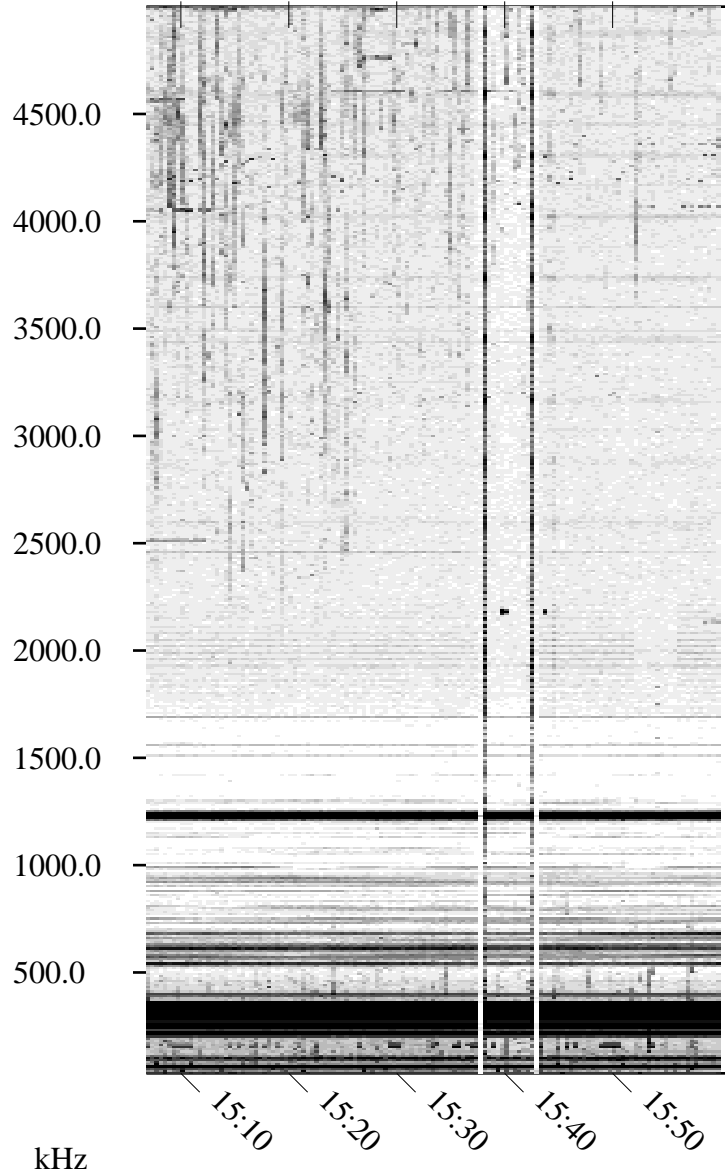

09/18/1994 Churchill, Manitoba

Linear Scale Black = 161 White = 15

ch942611.r05m max_12

Page 1

09/18/1994 Churchill, Manitoba

Linear Scale Black = 161 White = 15

ch942611.r05m max_12

Page 2

09/18/1994 Churchill, Manitoba

Linear Scale Black = 161 White = 15

ch94261l.r05m max_12

Page 3

09/18/1994 Churchill, Manitoba

Linear Scale Black = 161 White = 15

ch942611.r05m max_12

Page 4

09/18/1994 Churchill, Manitoba

Linear Scale Black = 161 White = 15

ch942611.r05m max_12

Page 5

09/18/1994 Churchill, Manitoba

Linear Scale Black = 161 White = 15

ch942611.r05m max_12

Page 6