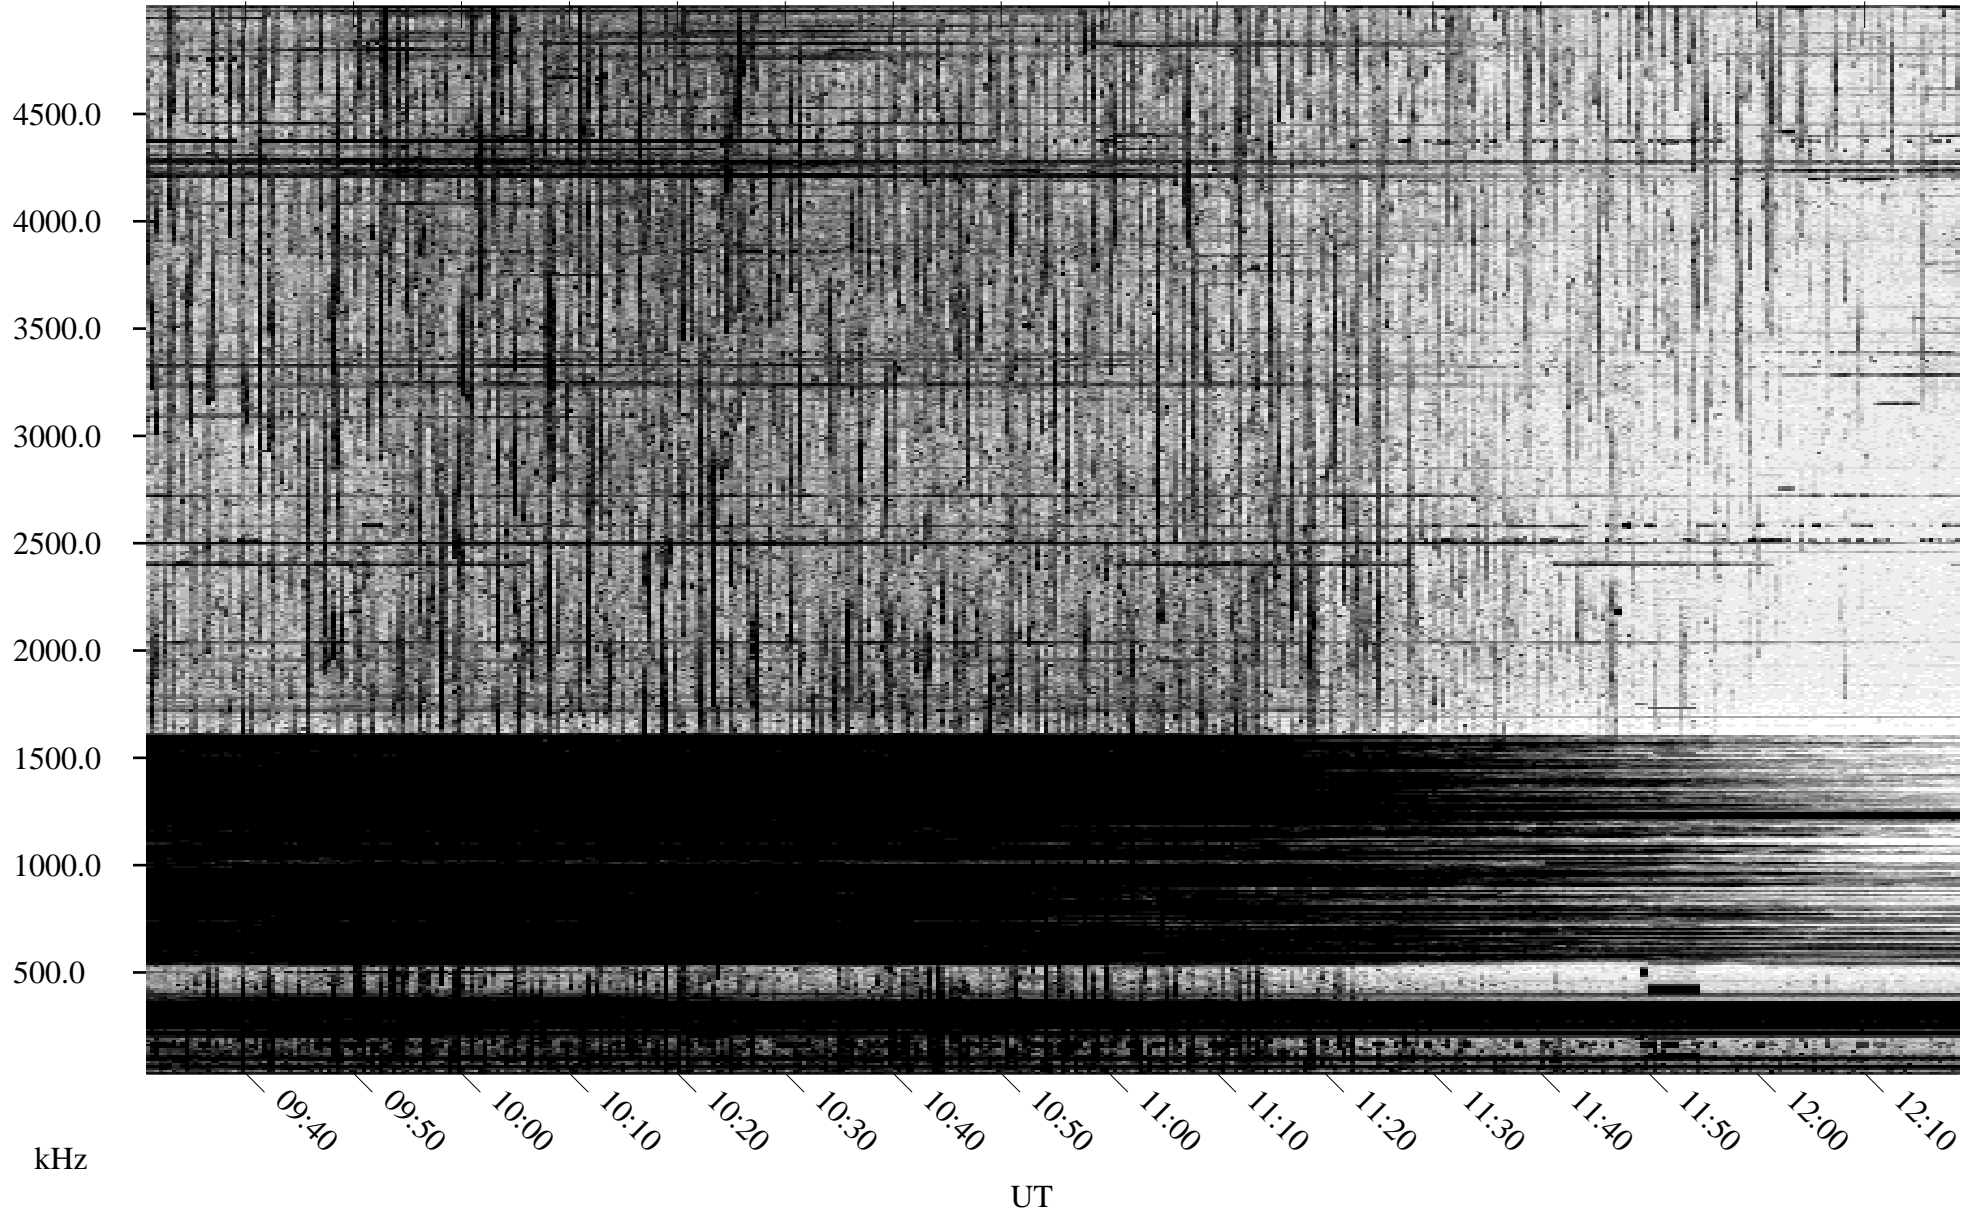

09/18/1994 Churchill, Manitoba

Linear Scale Black = 161 White = 15

ch942611.r05m max_12

Page 1

09/18/1994 Churchill, Manitoba

Linear Scale Black = 161 White = 15

ch942611.r05m max_12

Page 2

09/18/1994 Churchill, Manitoba

Linear Scale Black = 161 White = 15

ch94261l.r05m max_12

Page 3

09/18/1994 Churchill, Manitoba

Linear Scale Black = 161 White = 15

ch942611.r05m max_12

Page 4

09/18/1994 Churchill, Manitoba

Linear Scale Black = 161 White = 15

ch942611.r05m max_12

Page 5

09/18/1994 Churchill, Manitoba

Linear Scale Black = 161 White = 15

ch942611.r05m max_12

Page 6