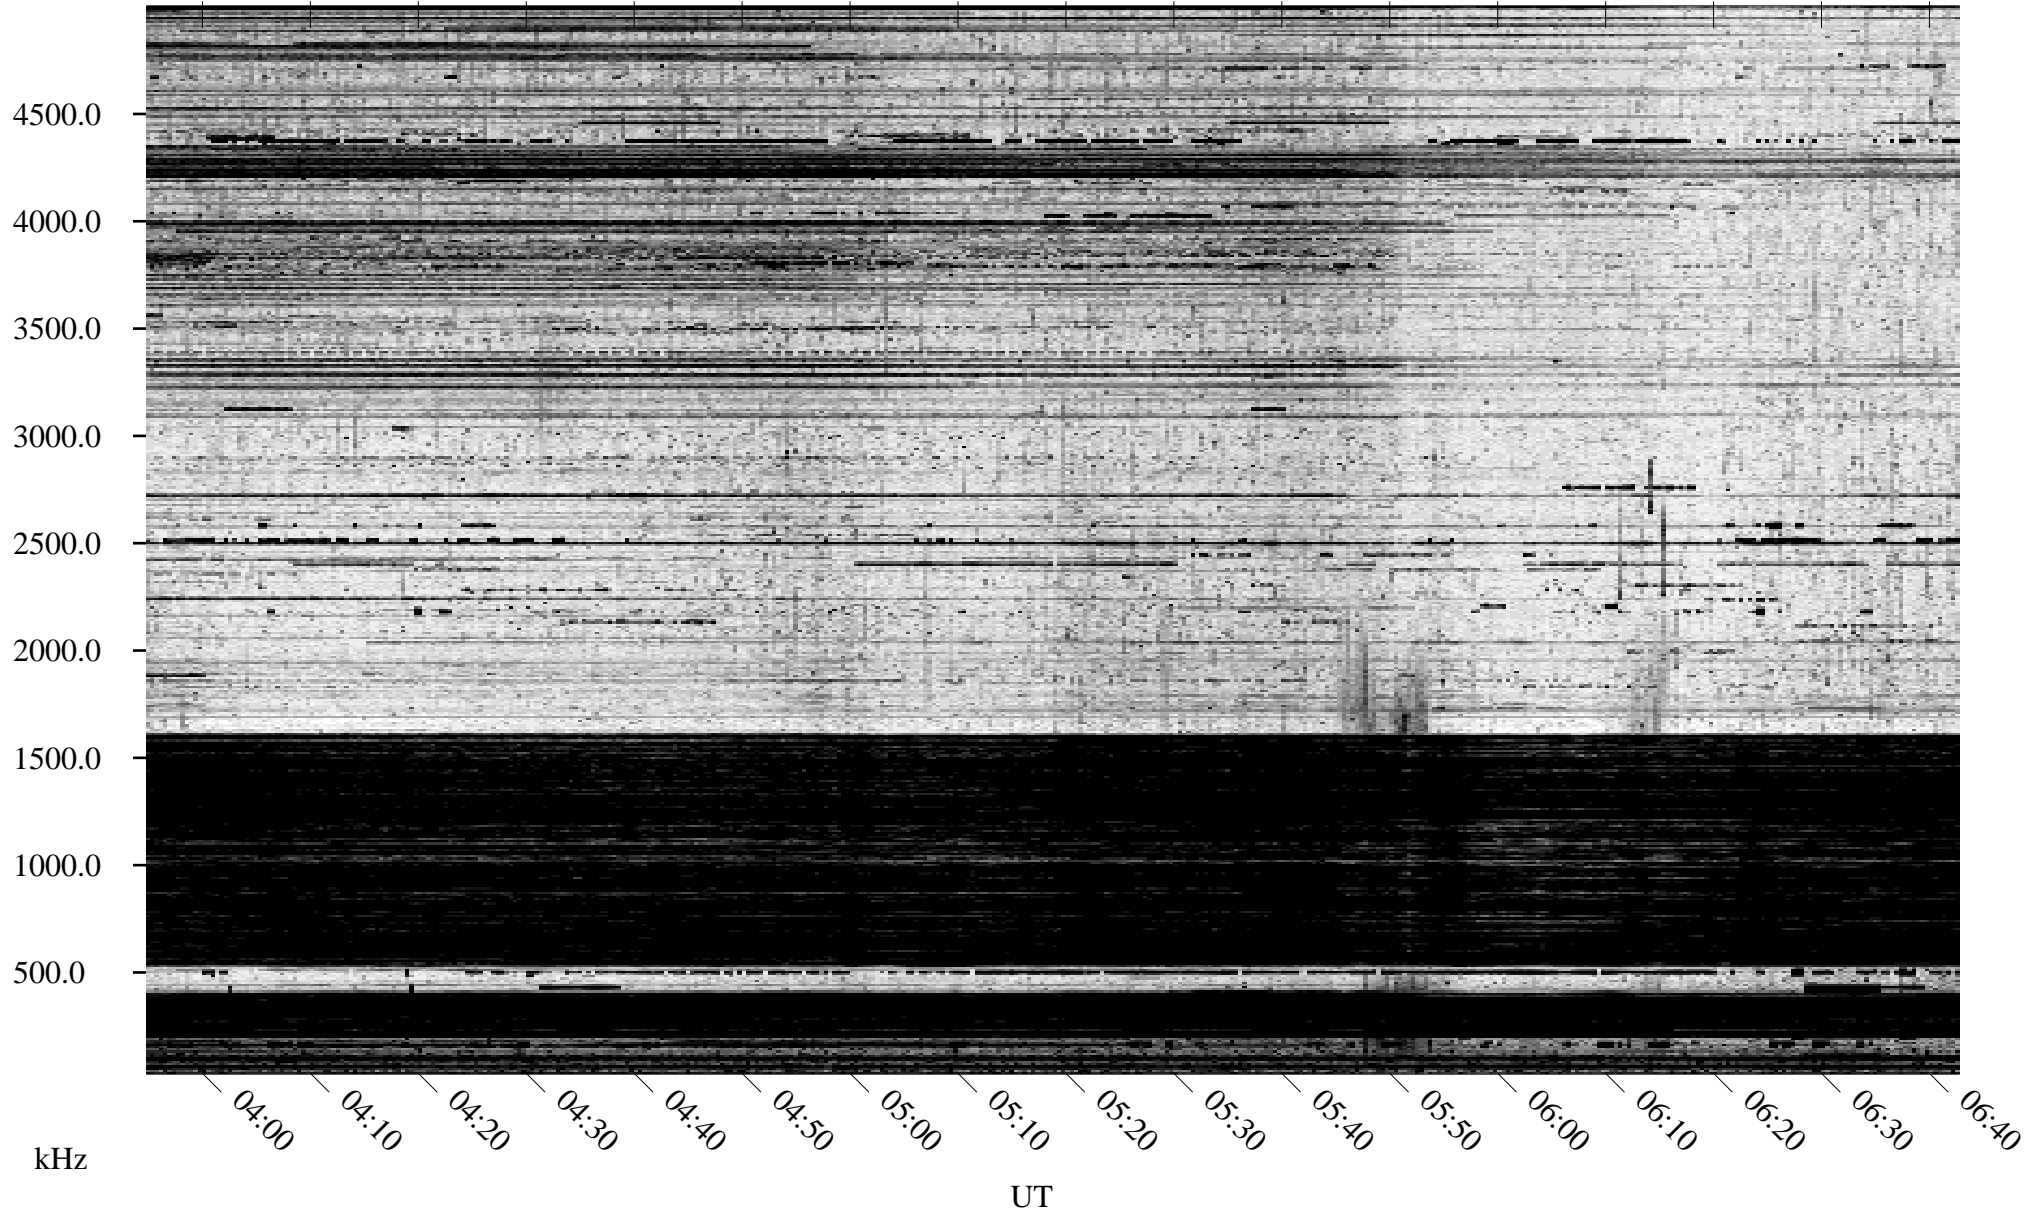

09/18/1994 Churchill, Manitoba

Linear Scale Black = 161 White = 15

ch942611.r05m max_12

Page 1

09/18/1994 Churchill, Manitoba

Linear Scale Black = 161 White = 15

ch942611.r05m max_12

Page 2

09/18/1994 Churchill, Manitoba

Linear Scale Black = 161 White = 15

ch94261l.r05m max_12

Page 3

09/18/1994 Churchill, Manitoba

Linear Scale Black = 161 White = 15

ch942611.r05m max_12

Page 4

09/18/1994 Churchill, Manitoba

Linear Scale Black = 161 White = 15

ch942611.r05m max_12

Page 5

09/18/1994 Churchill, Manitoba

Linear Scale Black = 161 White = 15

ch942611.r05m max_12

Page 6