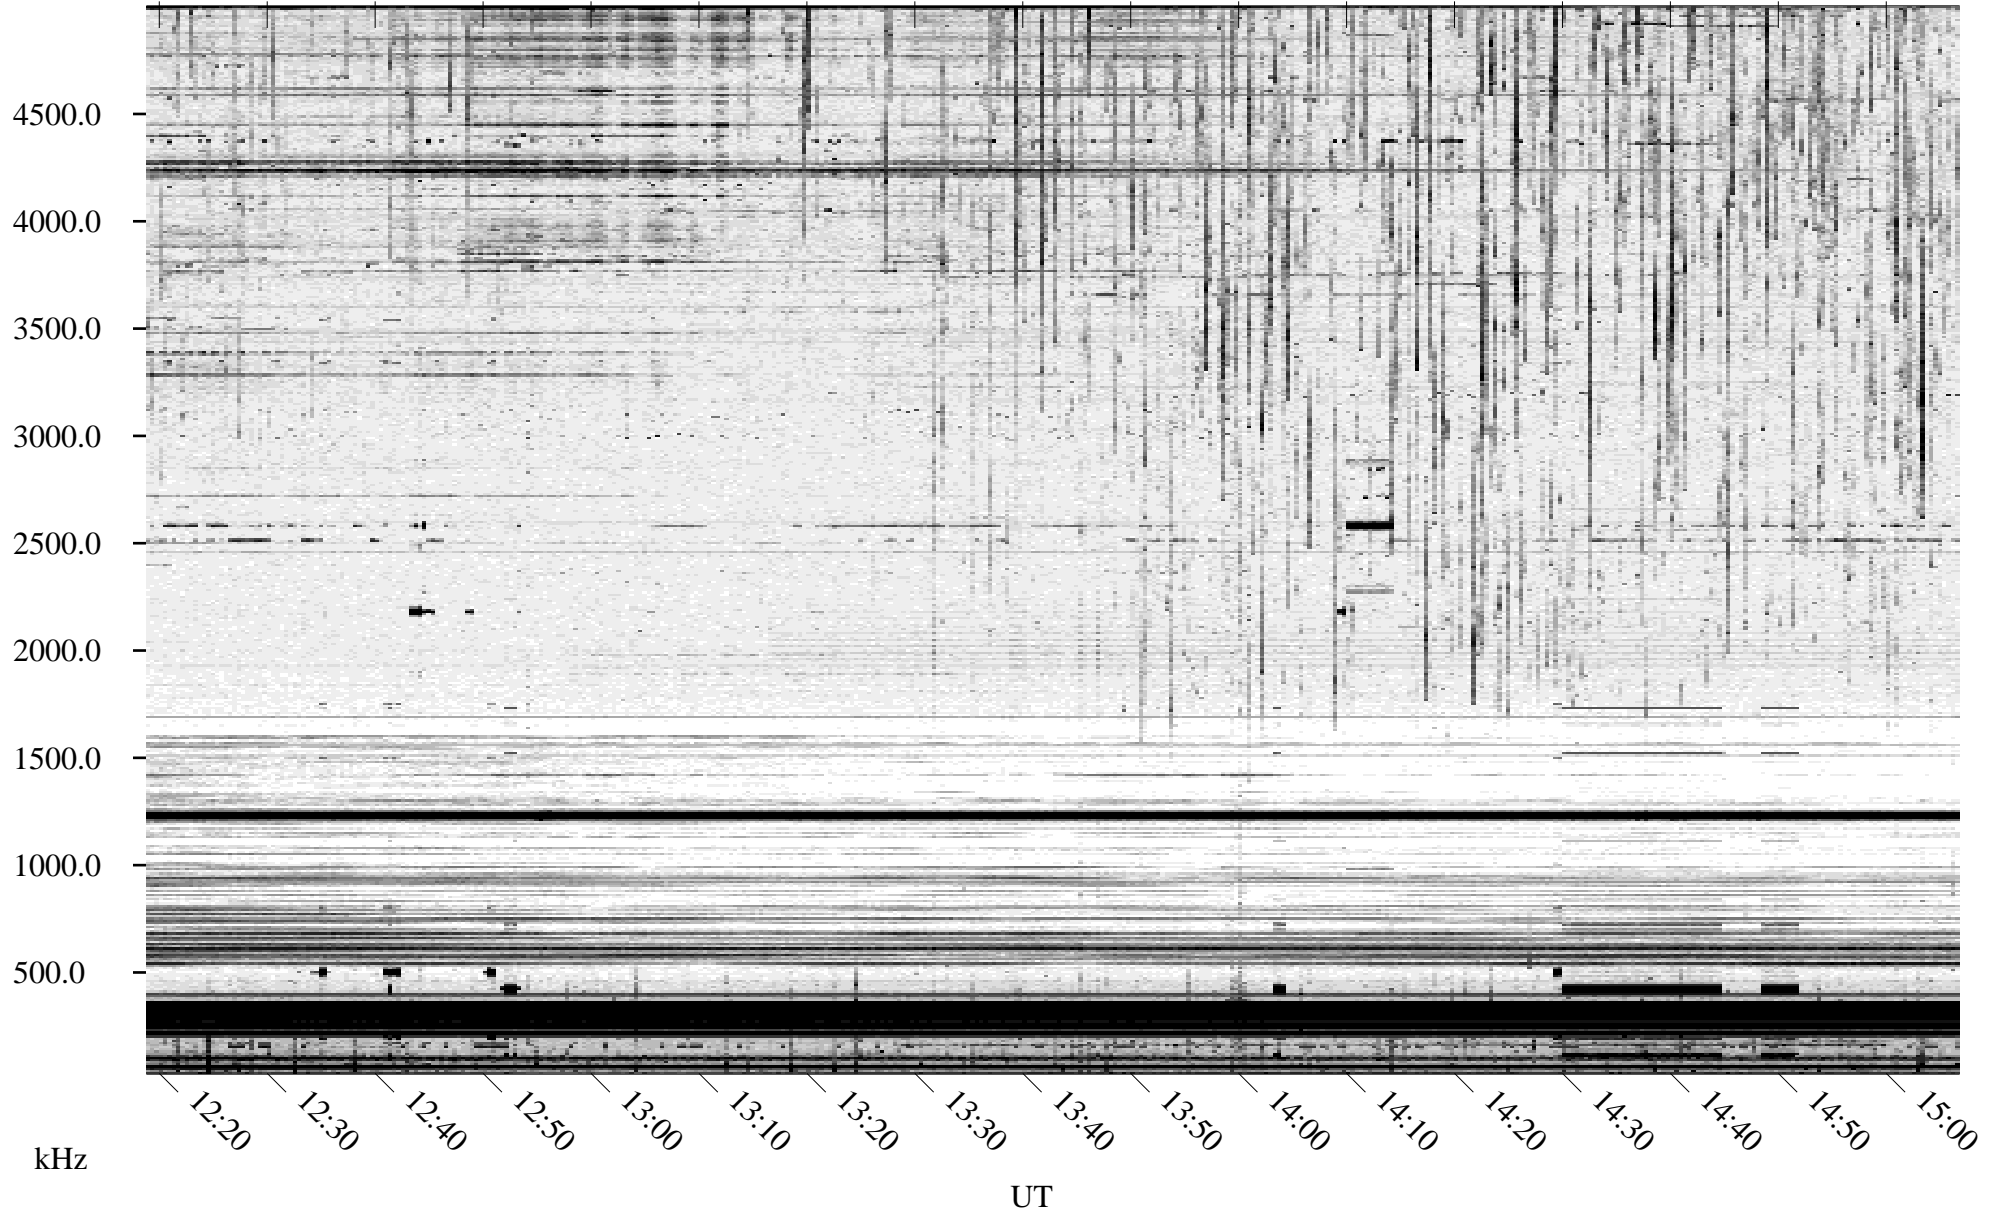

09/18/1994 Churchill, Manitoba

Linear Scale Black = 161 White = 15

ch942611.r05m max_12

Page 1

09/18/1994 Churchill, Manitoba

Linear Scale Black = 161 White = 15

ch942611.r05m max_12

Page 2

09/18/1994 Churchill, Manitoba

Linear Scale Black = 161 White = 15

ch94261l.r05m max_12

Page 3

09/18/1994 Churchill, Manitoba

Linear Scale Black = 161 White = 15

ch942611.r05m max_12

Page 4

09/18/1994 Churchill, Manitoba

Linear Scale Black = 161 White = 15

ch942611.r05m max_12

Page 5

09/18/1994 Churchill, Manitoba

Linear Scale Black = 161 White = 15

ch942611.r05m max_12

Page 6