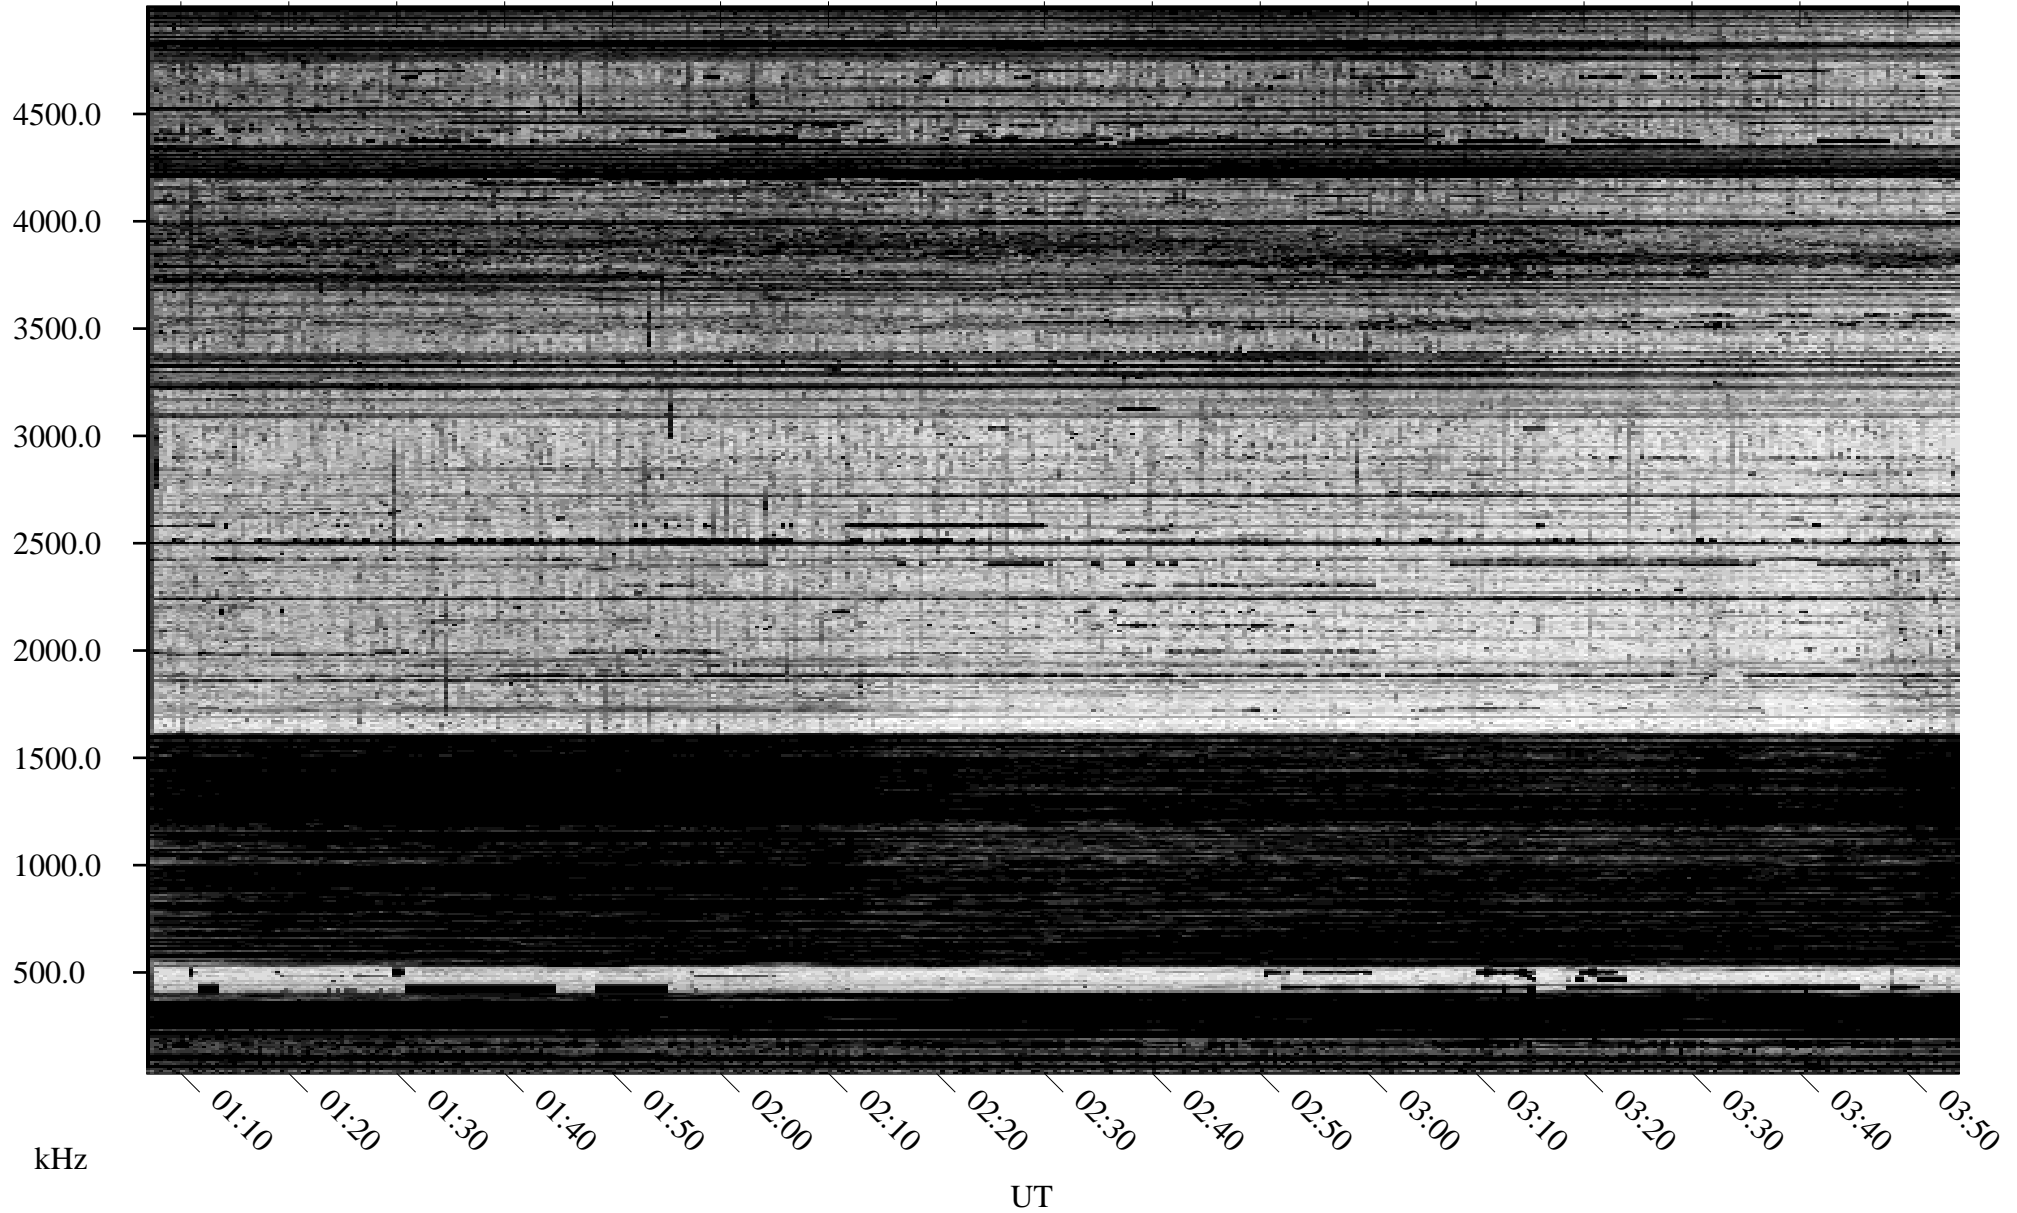

09/18/1994 Churchill, Manitoba

Linear Scale Black = 161 White = 15

ch942611.r05m max_12

Page 1

09/18/1994 Churchill, Manitoba

Linear Scale Black = 161 White = 15

ch942611.r05m max_12

Page 2

09/18/1994 Churchill, Manitoba

Linear Scale Black = 161 White = 15

ch94261l.r05m max_12

Page 3

09/18/1994 Churchill, Manitoba

Linear Scale Black = 161 White = 15

ch942611.r05m max_12

Page 4

09/18/1994 Churchill, Manitoba

Linear Scale Black = 161 White = 15

ch942611.r05m max_12

Page 5

09/18/1994 Churchill, Manitoba

Linear Scale Black = 161 White = 15

ch942611.r05m max_12

Page 6