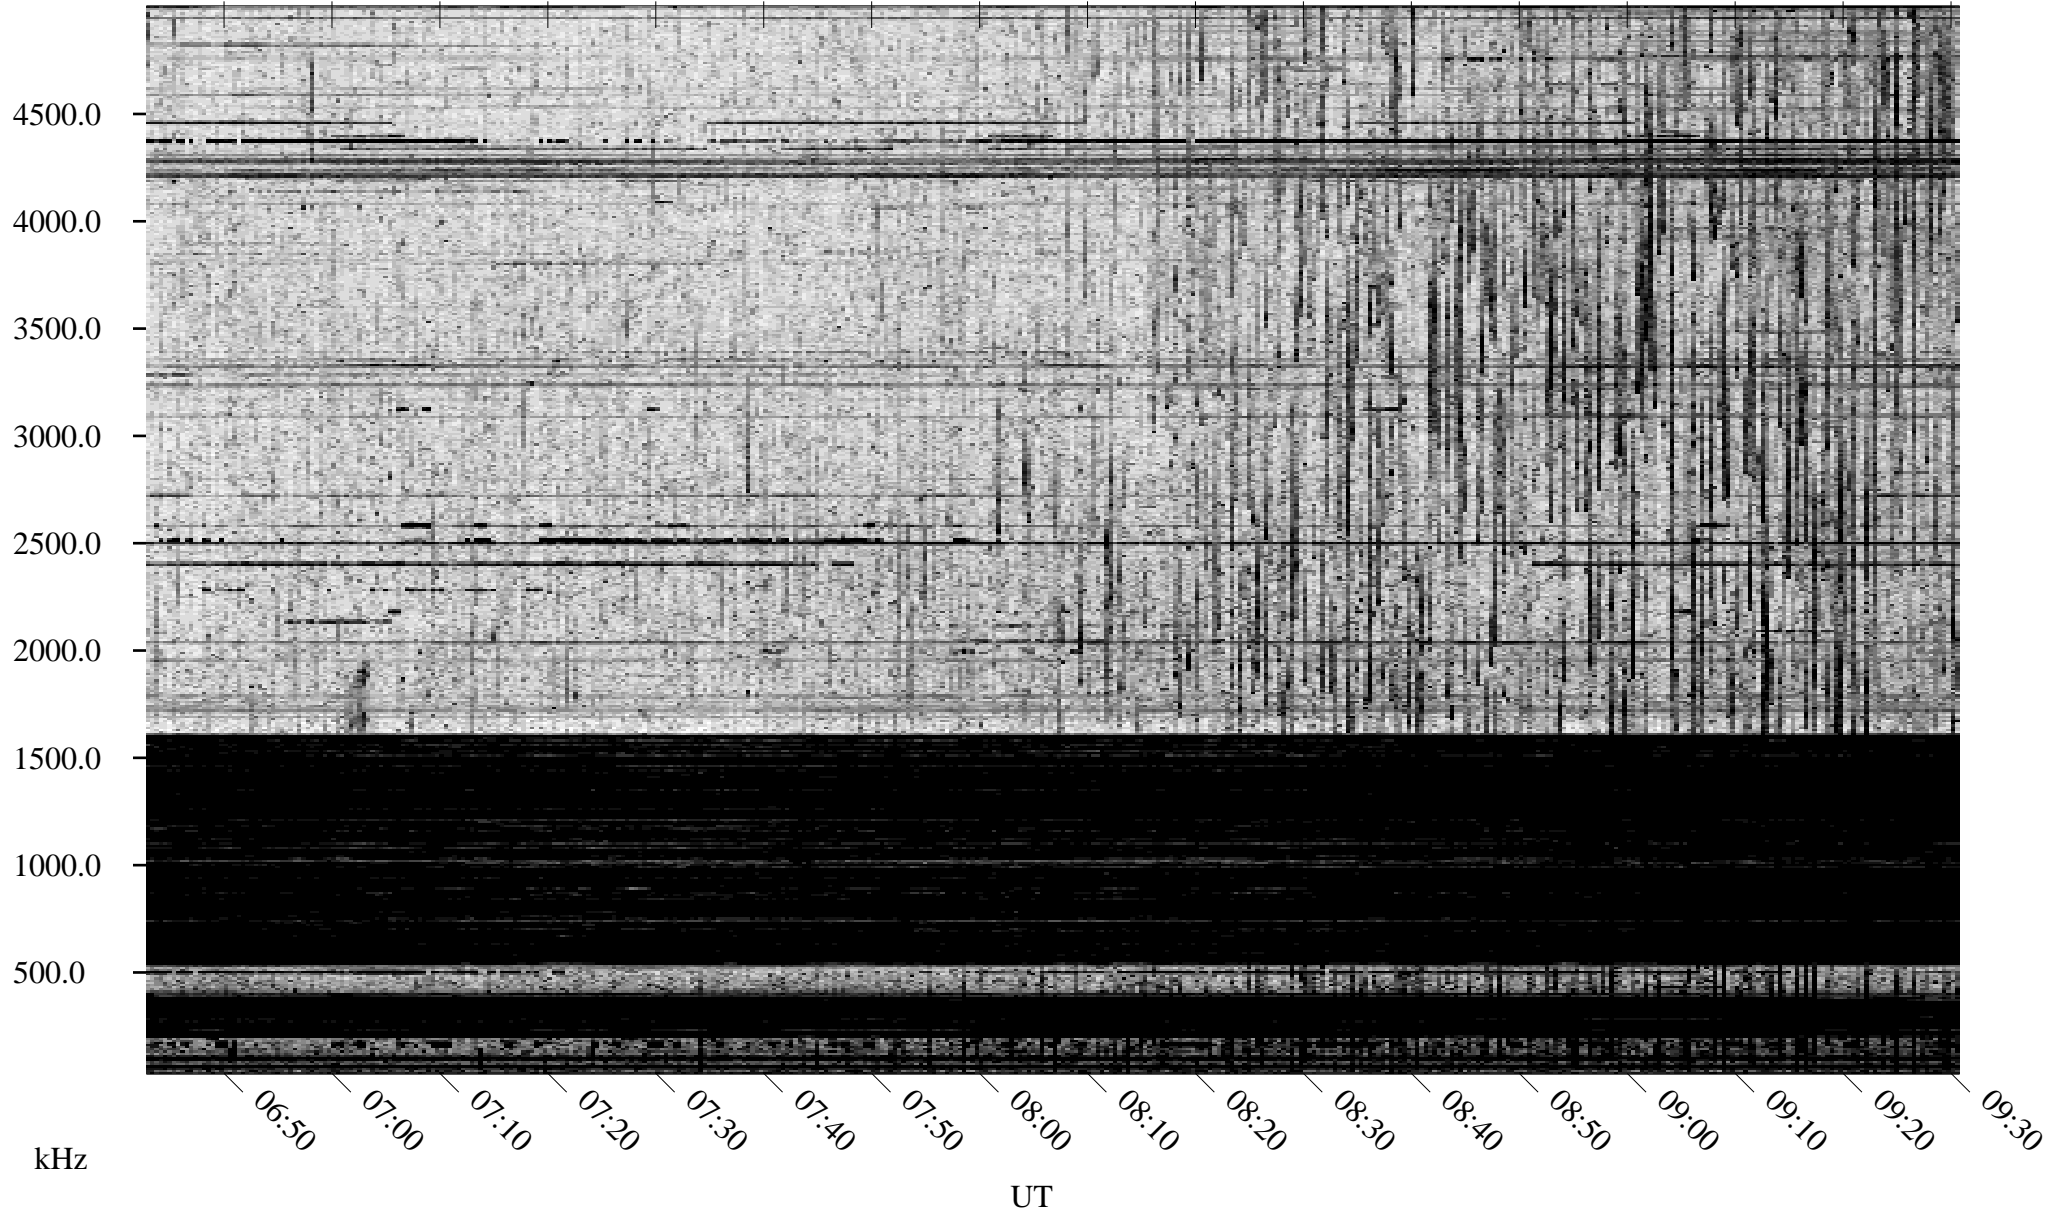

09/18/1994 Churchill, Manitoba

Linear Scale Black = 161 White = 15

ch942611.r05m max_12

Page 1

09/18/1994 Churchill, Manitoba

Linear Scale Black = 161 White = 15

ch942611.r05m max_12

Page 2

09/18/1994 Churchill, Manitoba

Linear Scale Black = 161 White = 15

ch94261l.r05m max_12

Page 3

09/18/1994 Churchill, Manitoba

Linear Scale Black = 161 White = 15

ch942611.r05m max_12

Page 4

09/18/1994 Churchill, Manitoba

Linear Scale Black = 161 White = 15

ch942611.r05m max_12

Page 5

09/18/1994 Churchill, Manitoba

Linear Scale Black = 161 White = 15

ch942611.r05m max_12

Page 6