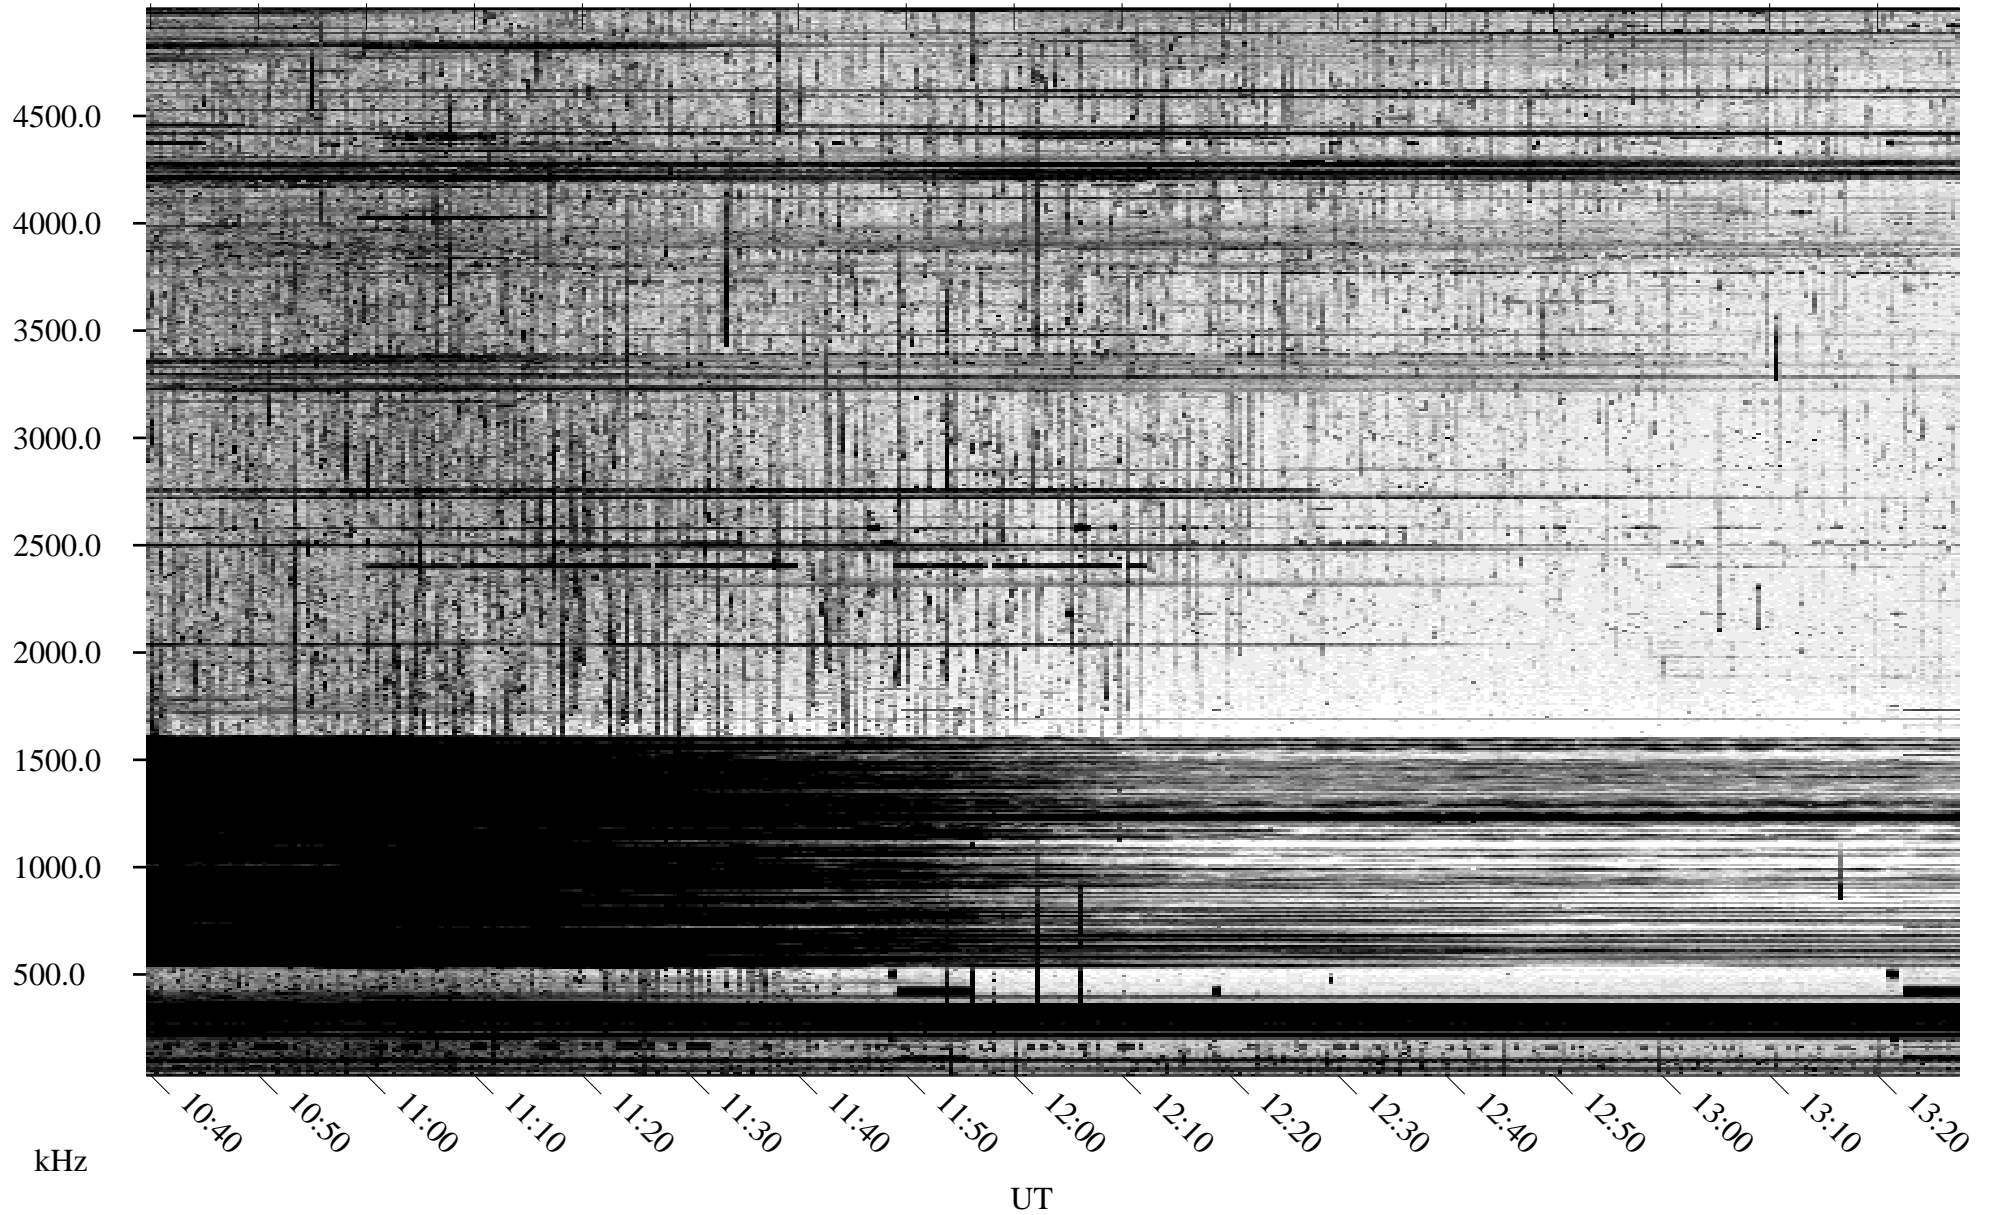

09/19/1994 Churchill, Manitoba

Linear Scale Black = 161 White = 15

ch94262l.r01m max_12

Page 1

09/19/1994 Churchill, Manitoba

Linear Scale Black = 161 White = 15

ch94262l.r01m max_12

Page 2

09/19/1994 Churchill, Manitoba

Linear Scale Black = 161 White = 15

ch94262l.r01m max_12

Page 3

09/19/1994 Churchill, Manitoba

Linear Scale Black = 161 White = 15

ch94262l.r01m max_12

Page 4

UT