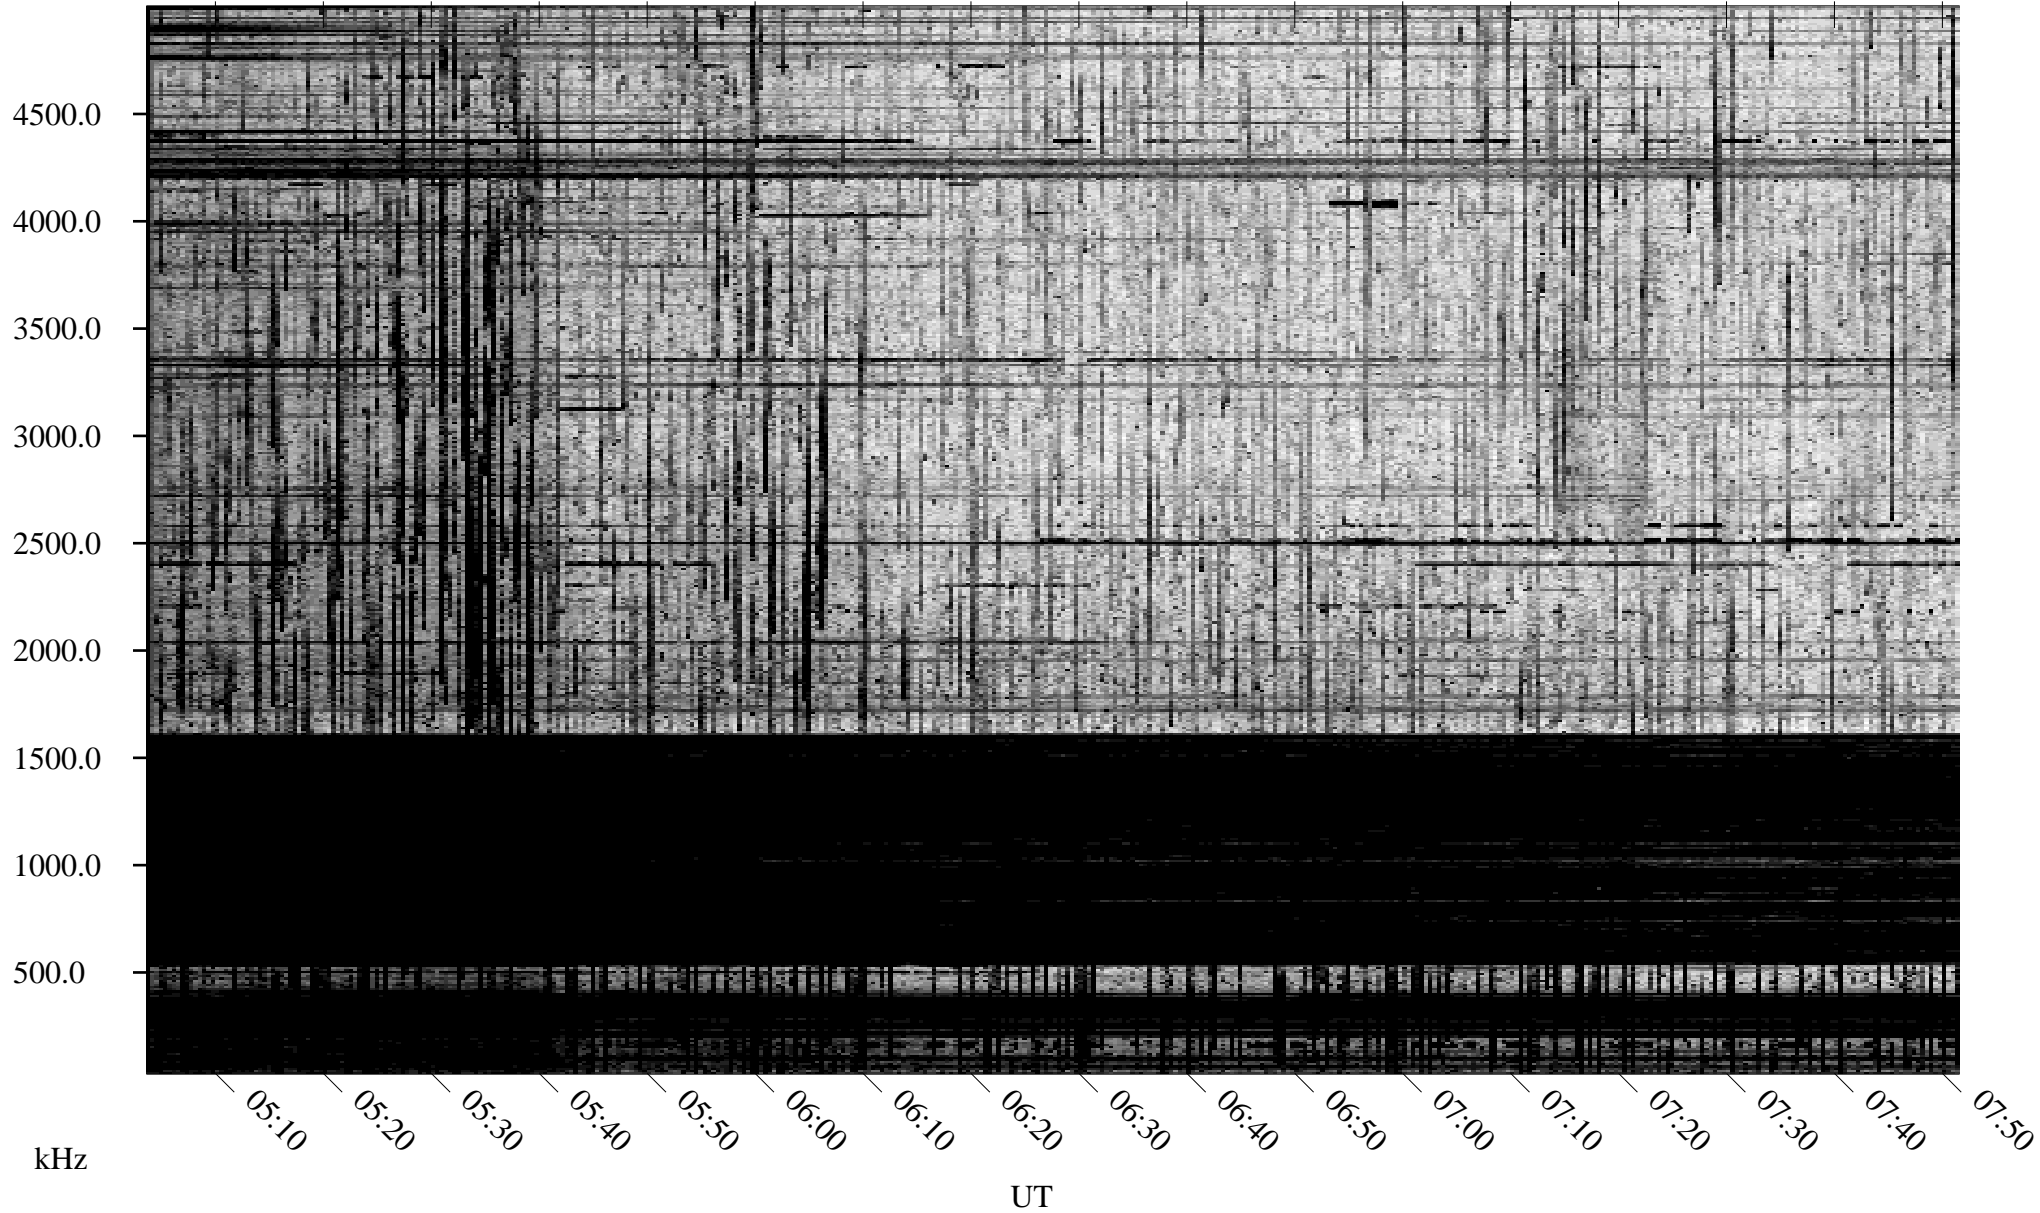

09/19/1994 Churchill, Manitoba

Linear Scale Black = 161 White = 15

ch94262l.r01m max_12

Page 1

09/19/1994 Churchill, Manitoba

Linear Scale Black = 161 White = 15

ch94262l.r01m max_12

Page 2

09/19/1994 Churchill, Manitoba

Linear Scale Black = 161 White = 15

ch94262l.r01m max_12

Page 3

09/19/1994 Churchill, Manitoba

Linear Scale Black = 161 White = 15

ch94262l.r01m max_12

Page 4

UT