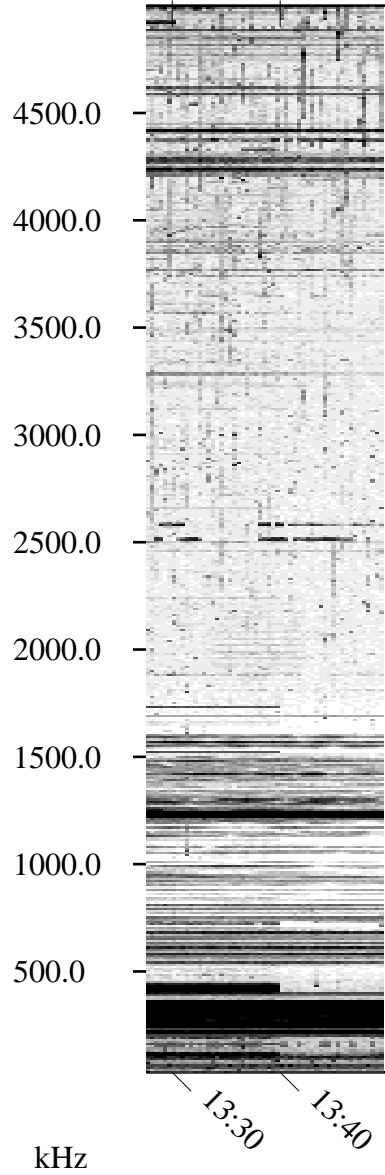

09/19/1994 Churchill, Manitoba

Linear Scale Black = 161 White = 15

ch94262l.r01m max_12

Page 1

09/19/1994 Churchill, Manitoba

Linear Scale Black = 161 White = 15

ch94262l.r01m max_12

Page 2

09/19/1994 Churchill, Manitoba

Linear Scale Black = 161 White = 15

ch94262l.r01m max_12

Page 3

09/19/1994 Churchill, Manitoba

Linear Scale Black = 161 White = 15

ch94262l.r01m max_12

Page 4