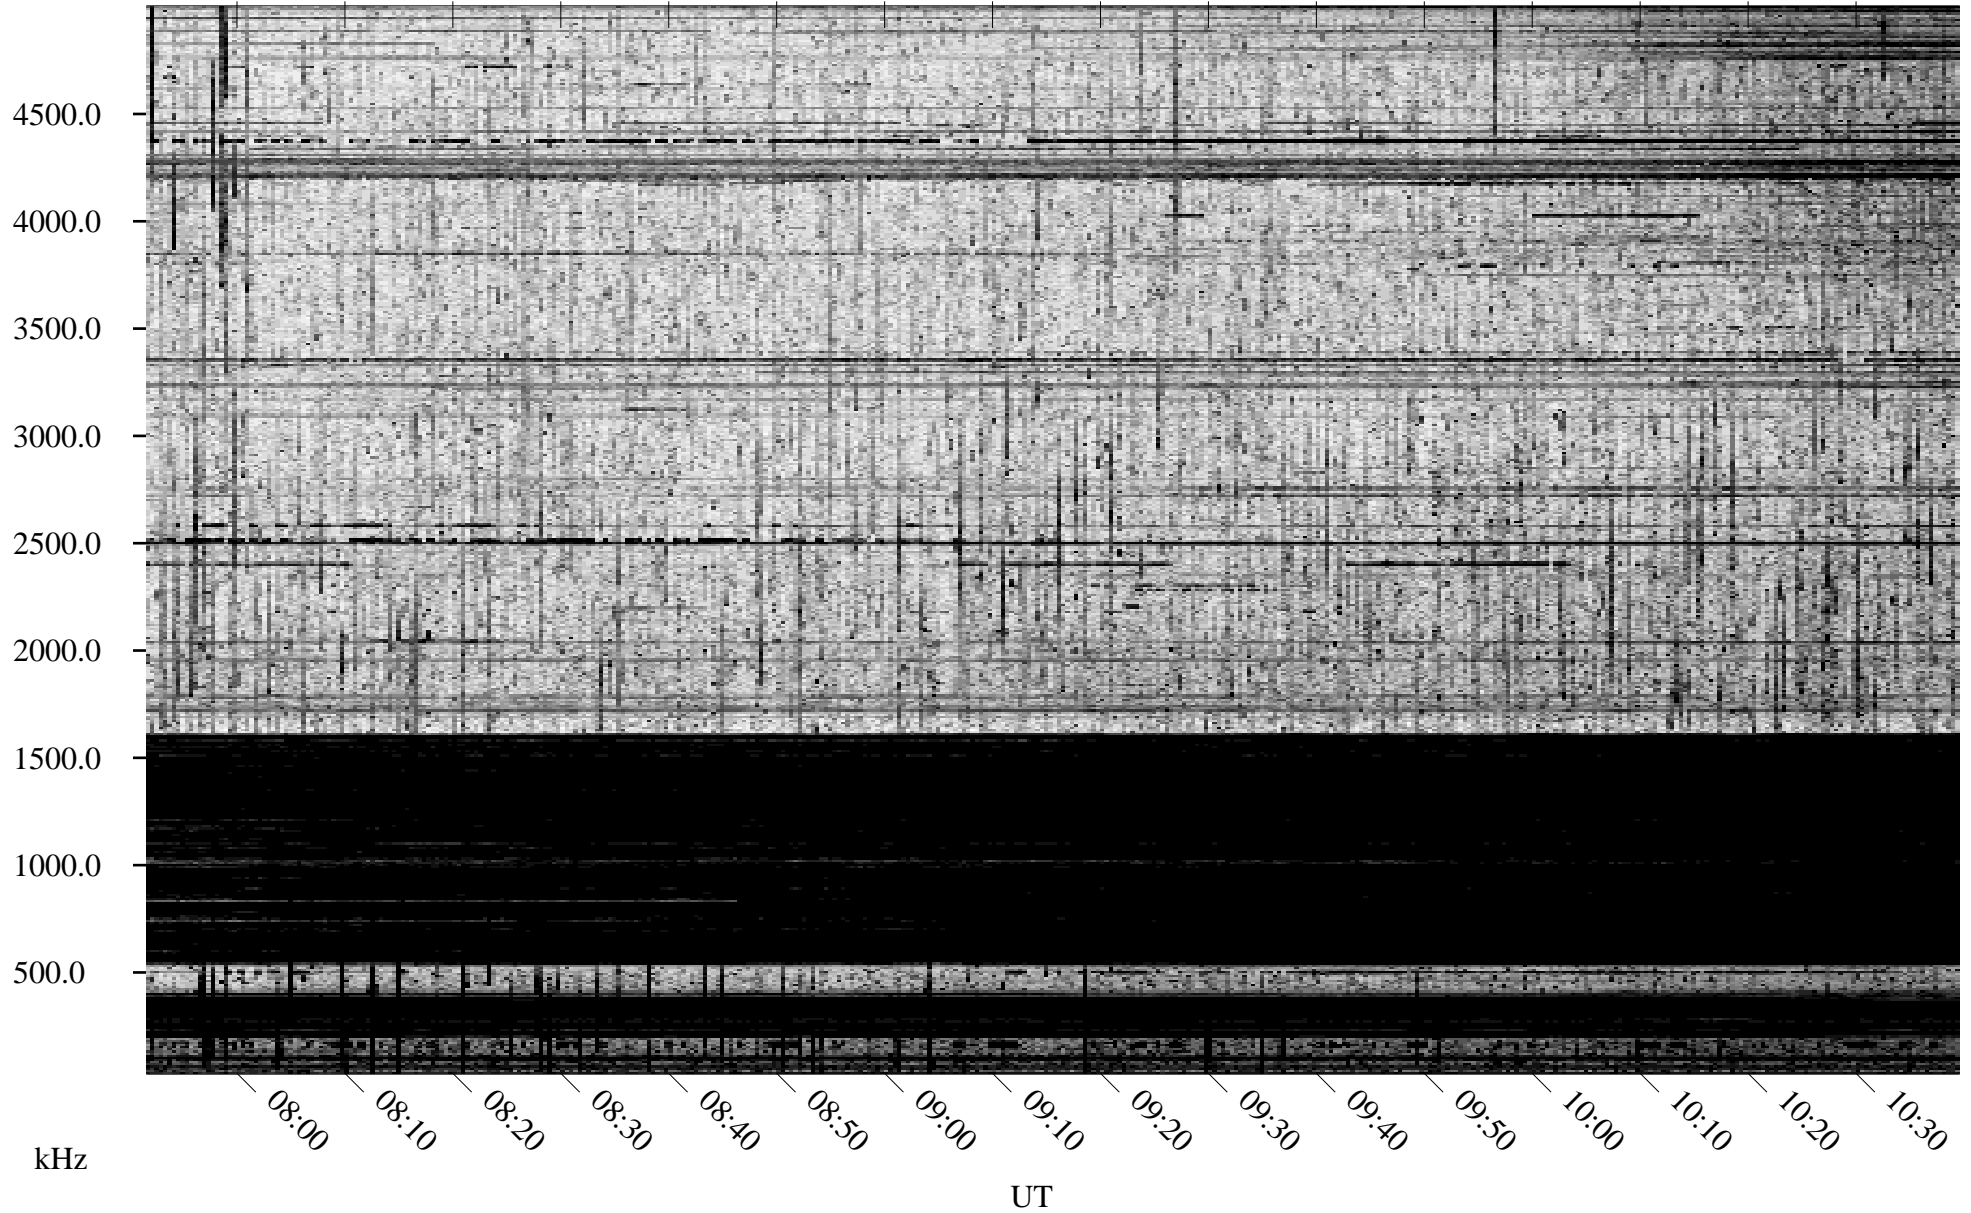

09/19/1994 Churchill, Manitoba

Linear Scale Black = 161 White = 15

ch94262l.r01m max_12

Page 1

09/19/1994 Churchill, Manitoba

Linear Scale Black = 161 White = 15

ch94262l.r01m max_12

Page 2

09/19/1994 Churchill, Manitoba

Linear Scale Black = 161 White = 15

ch94262l.r01m max_12

Page 3

09/19/1994 Churchill, Manitoba

Linear Scale Black = 161 White = 15

ch94262l.r01m max_12

Page 4