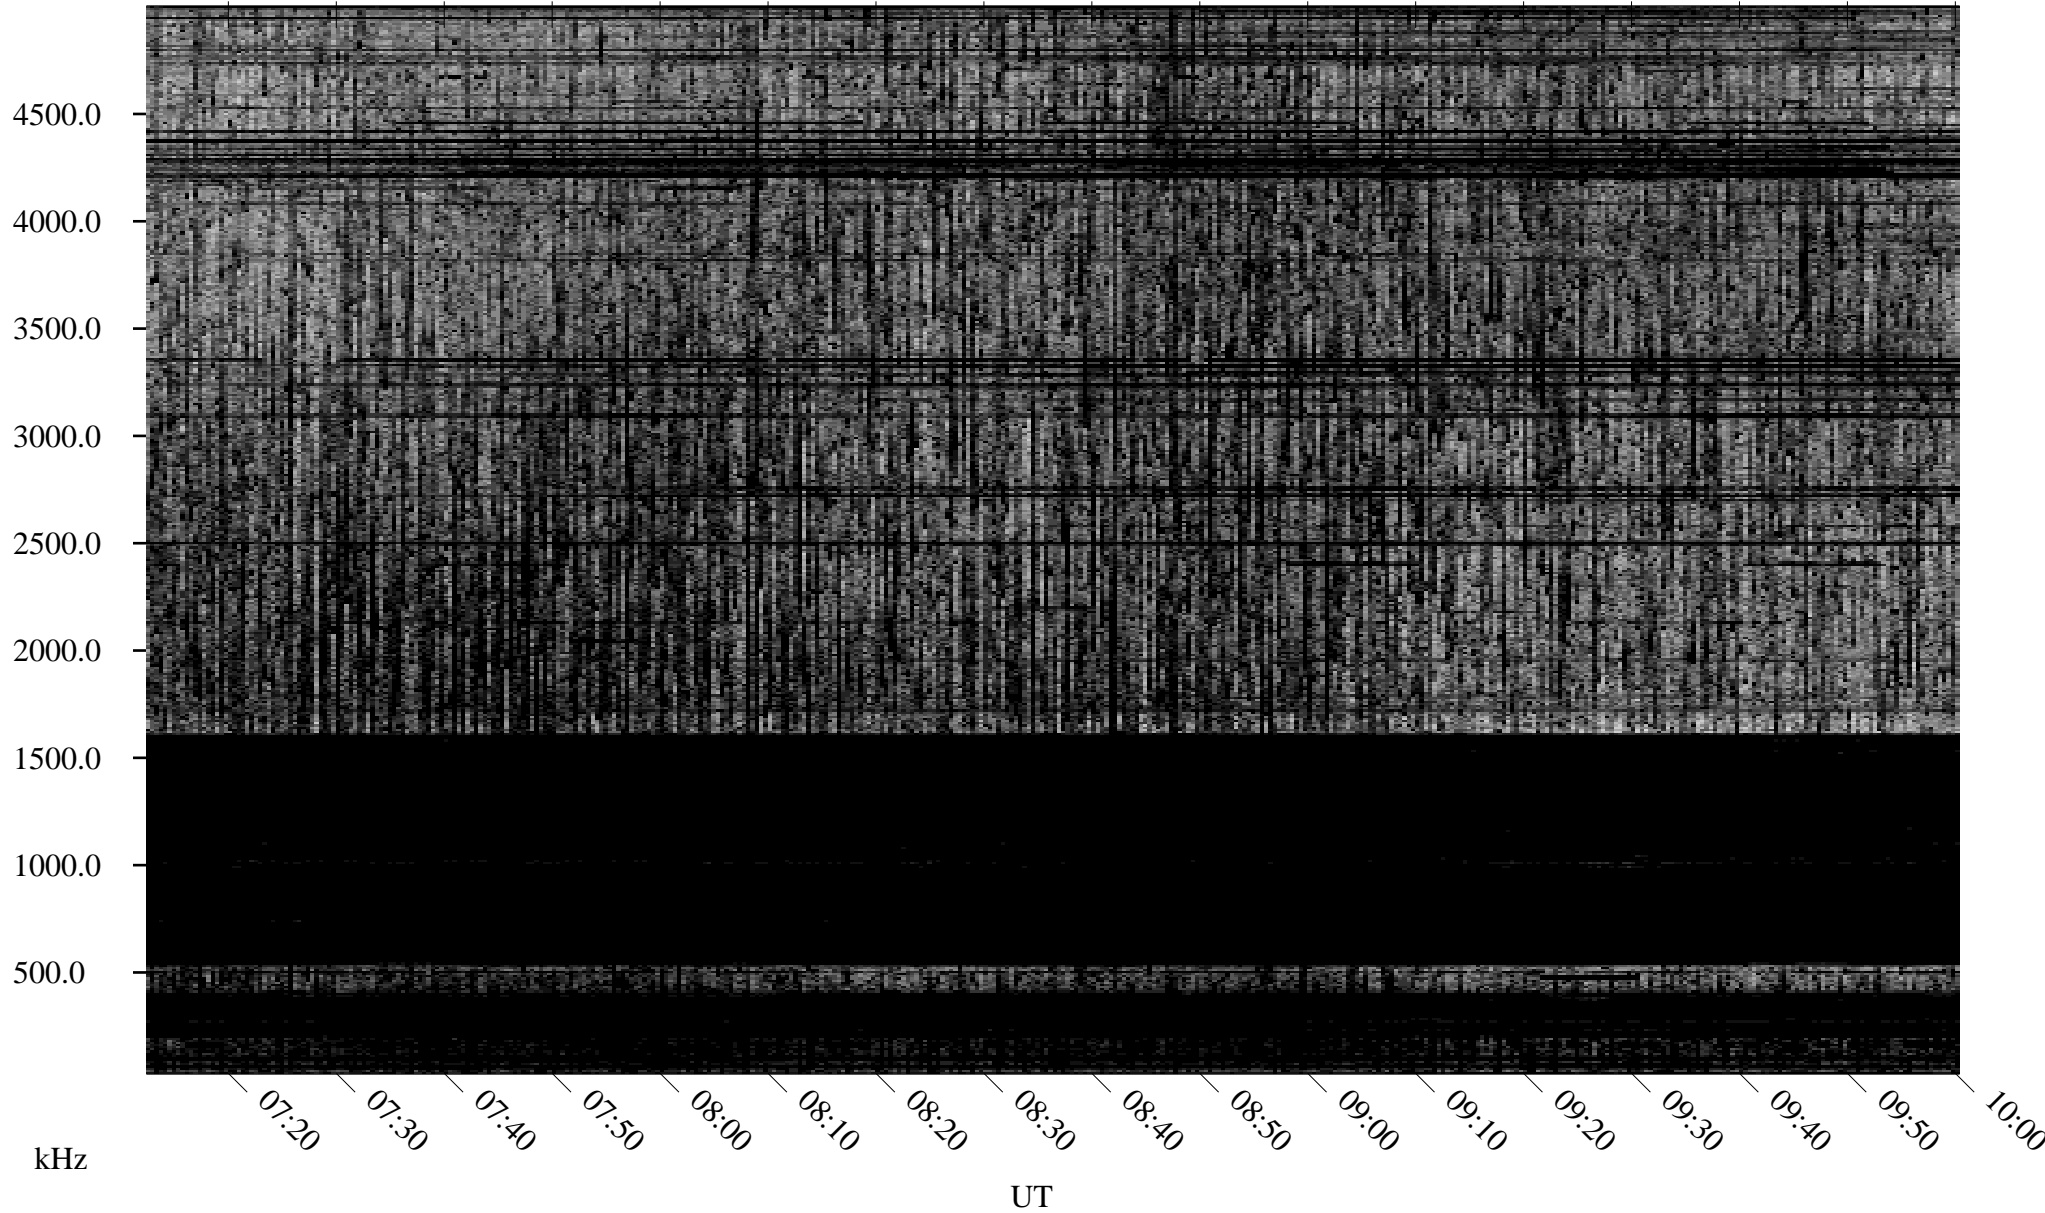

09/20/1994 Churchill, Manitoba

Linear Scale Black = 161 White = 15

ch94263l.r00m max_12

Page 1

09/20/1994 Churchill, Manitoba

Linear Scale Black = 161 White = 15

ch94263l.r00m max_12

Page 2

09/21/1994 Churchill, Manitoba

Linear Scale Black = 161 White = 15

ch94263l.r00m max_12

Page 3

09/21/1994 Churchill, Manitoba

Linear Scale Black = 161 White = 15

ch94263l.r00m max_12

Page 4

09/21/1994 Churchill, Manitoba

Linear Scale Black = 161 White = 15

ch94263l.r00m max_12

Page 5

09/21/1994 Churchill, Manitoba

Linear Scale Black = 161 White = 15

ch94263l.r00m max_12

Page 6

09/21/1994 Churchill, Manitoba

Linear Scale Black = 161 White = 15

ch94263l.r00m max_12

Page 7