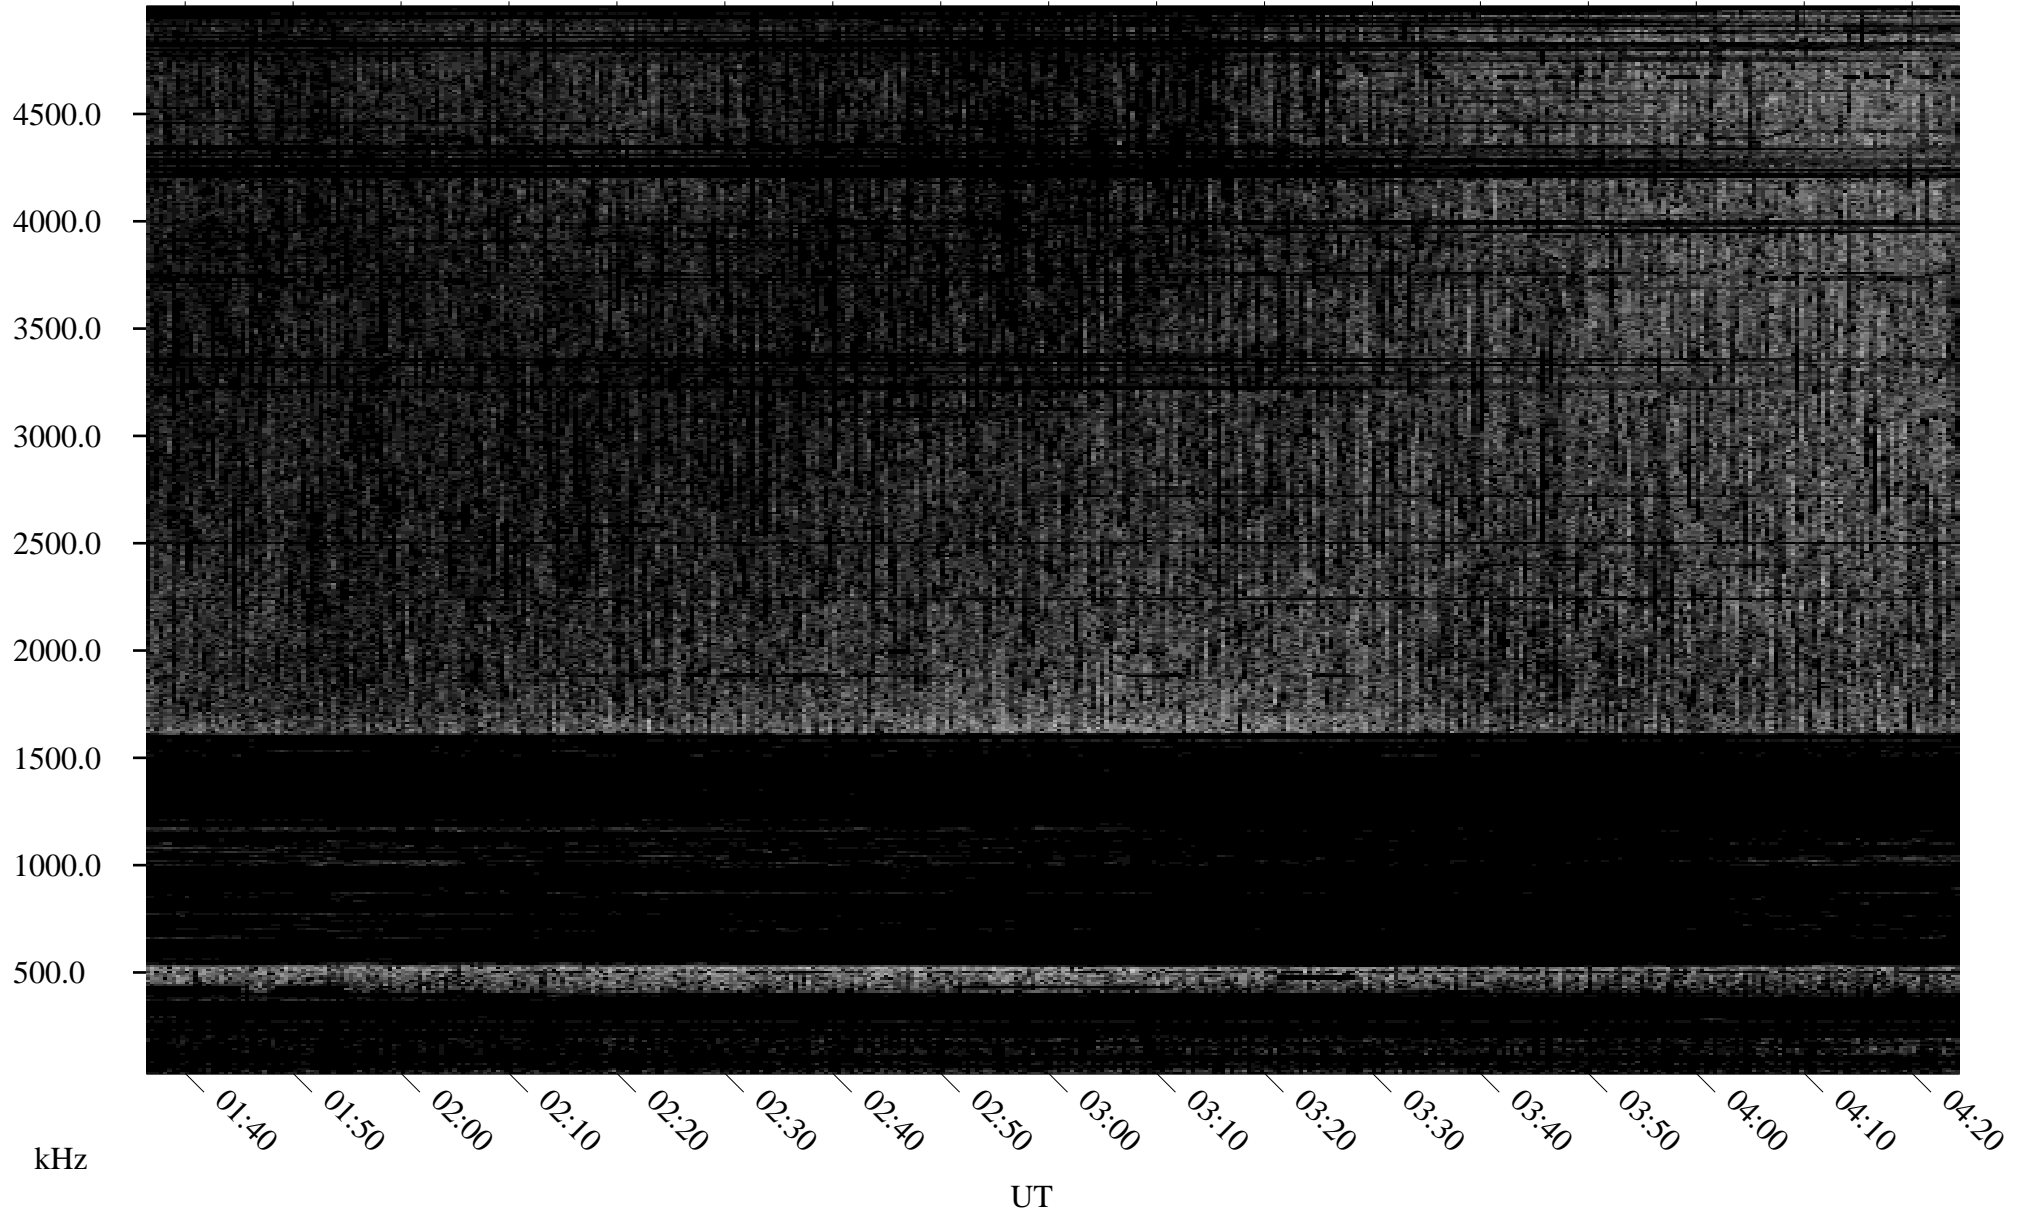

09/20/1994 Churchill, Manitoba

Linear Scale Black = 161 White = 15

ch94263l.r00m max_12

Page 1

09/20/1994 Churchill, Manitoba

Linear Scale Black = 161 White = 15

ch94263l.r00m max_12

Page 2

09/21/1994 Churchill, Manitoba

Linear Scale Black = 161 White = 15

ch94263l.r00m max_12

Page 3

09/21/1994 Churchill, Manitoba

Linear Scale Black = 161 White = 15

ch94263l.r00m max_12

Page 4

09/21/1994 Churchill, Manitoba

Linear Scale Black = 161 White = 15

ch94263l.r00m max_12

Page 5

09/21/1994 Churchill, Manitoba

Linear Scale Black = 161 White = 15

ch94263l.r00m max_12

Page 6

09/21/1994 Churchill, Manitoba

Linear Scale Black = 161 White = 15

ch94263l.r00m max_12

Page 7