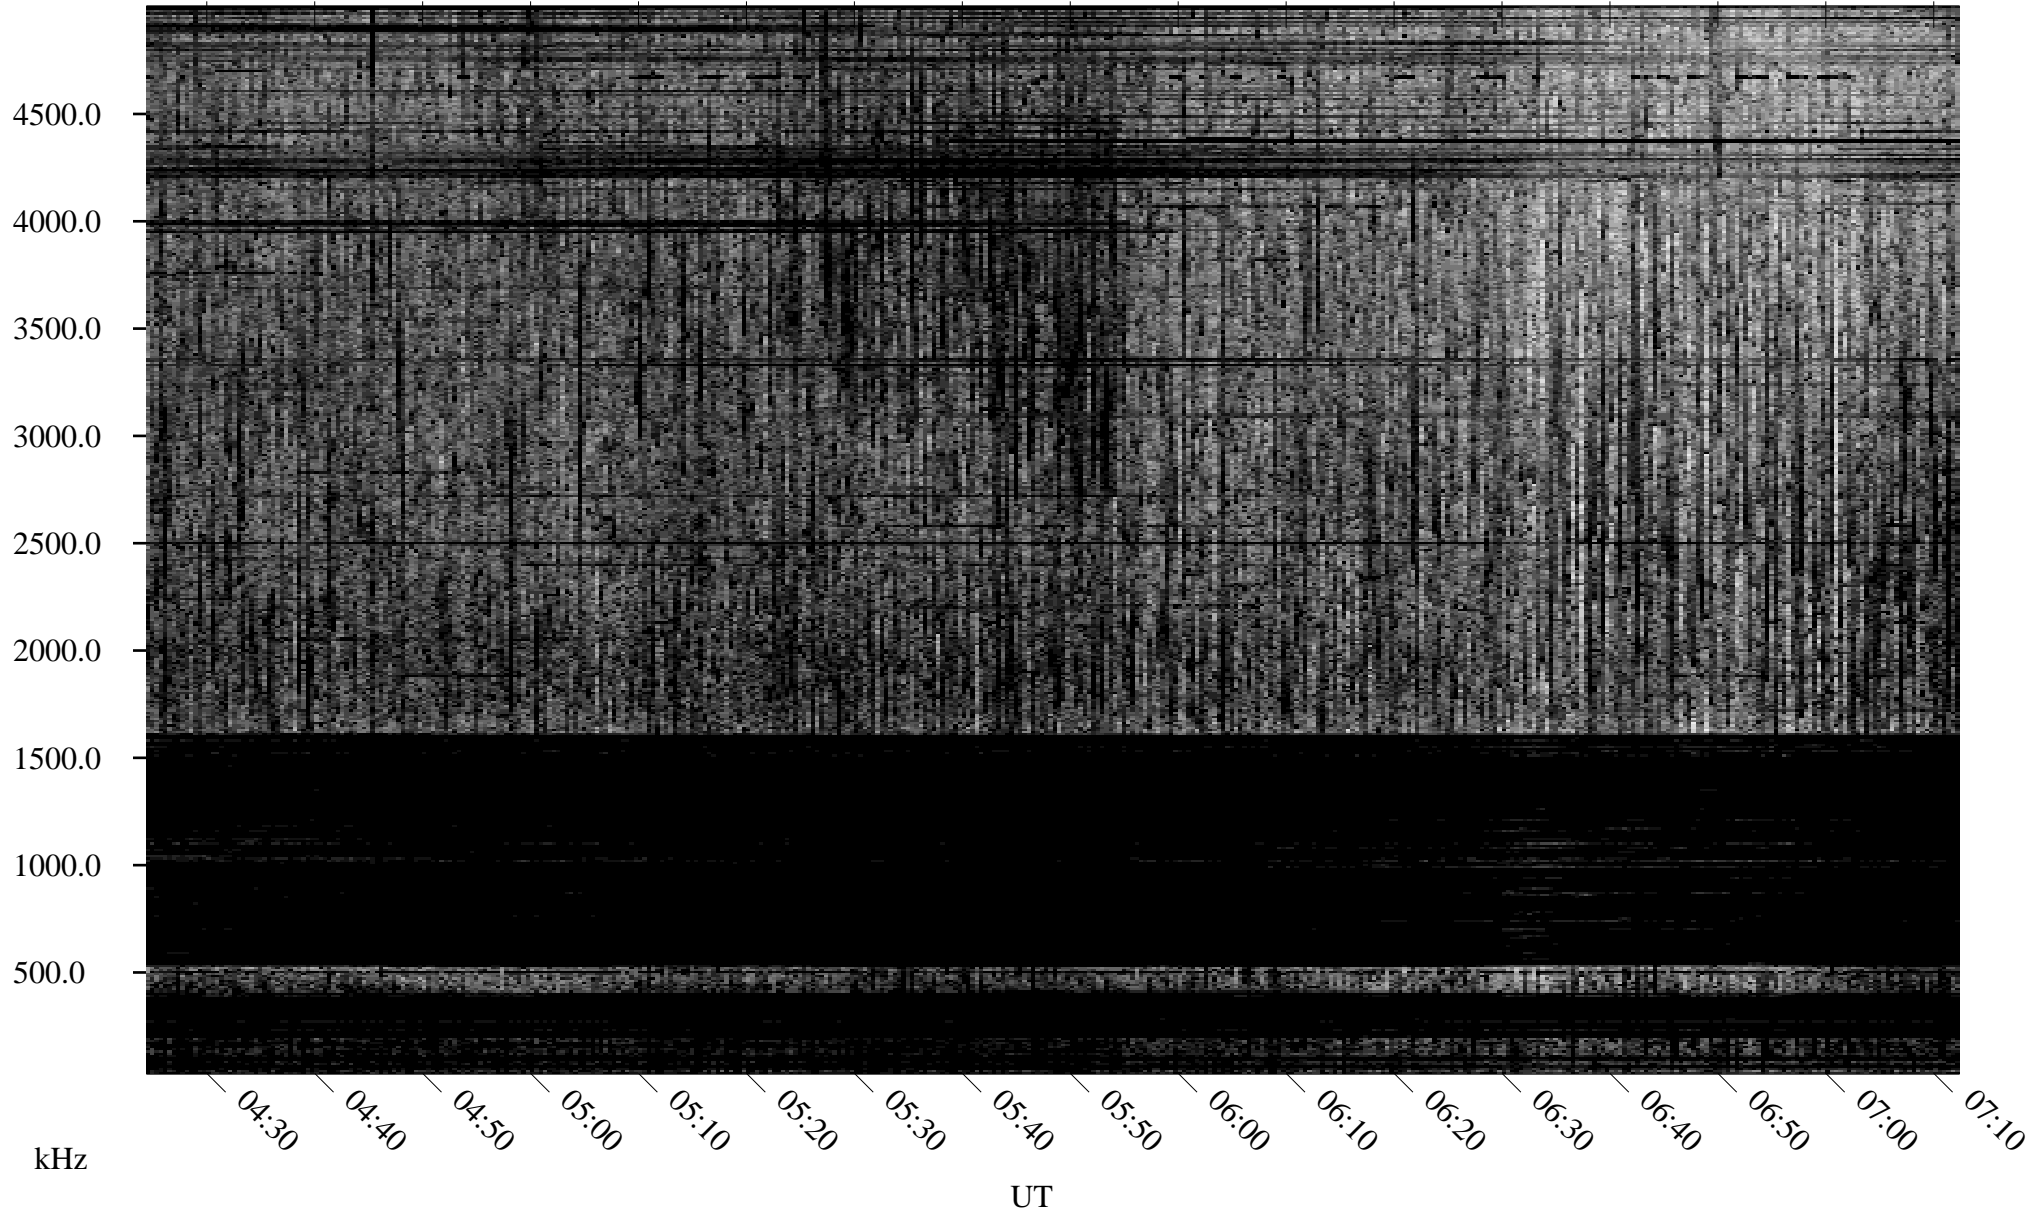

09/20/1994 Churchill, Manitoba

Linear Scale Black = 161 White = 15

ch94263l.r00m max_12

Page 1

09/20/1994 Churchill, Manitoba

Linear Scale Black = 161 White = 15

ch94263l.r00m max_12

Page 2

09/21/1994 Churchill, Manitoba

Linear Scale Black = 161 White = 15

ch94263l.r00m max_12

Page 3

09/21/1994 Churchill, Manitoba

Linear Scale Black = 161 White = 15

ch94263l.r00m max_12

Page 4

09/21/1994 Churchill, Manitoba

Linear Scale Black = 161 White = 15

ch94263l.r00m max_12

Page 5

09/21/1994 Churchill, Manitoba

Linear Scale Black = 161 White = 15

ch94263l.r00m max_12

Page 6

09/21/1994 Churchill, Manitoba

Linear Scale Black = 161 White = 15

ch94263l.r00m max_12

Page 7