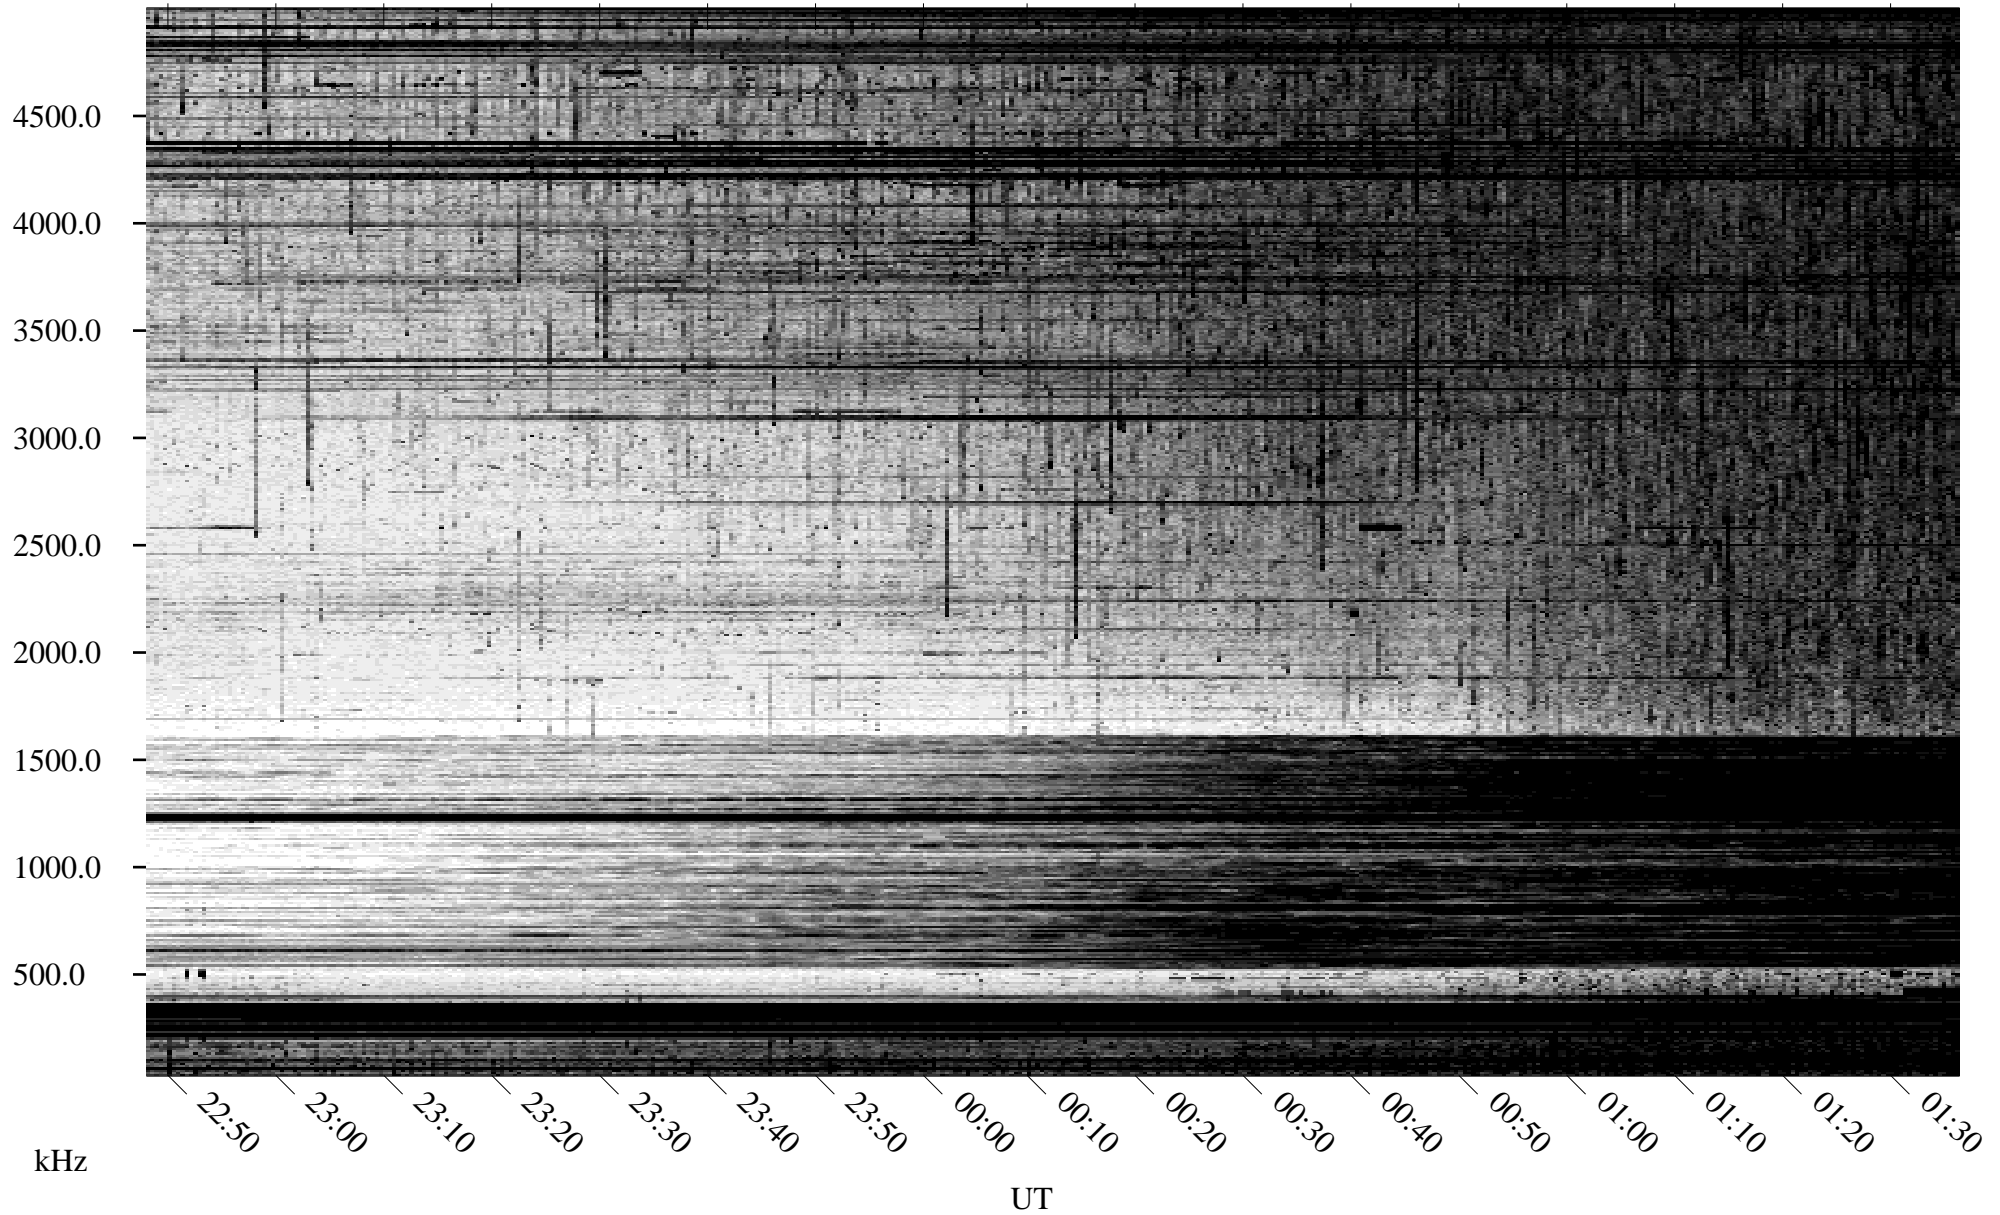

09/20/1994 Churchill, Manitoba

Linear Scale Black = 161 White = 15

ch94263l.r00m max_12

Page 1

09/20/1994 Churchill, Manitoba

Linear Scale Black = 161 White = 15

ch94263l.r00m max_12

Page 2

09/21/1994 Churchill, Manitoba

Linear Scale Black = 161 White = 15

ch94263l.r00m max_12

Page 3

09/21/1994 Churchill, Manitoba

Linear Scale Black = 161 White = 15

ch94263l.r00m max_12

Page 4

09/21/1994 Churchill, Manitoba

Linear Scale Black = 161 White = 15

ch94263l.r00m max_12

Page 5

09/21/1994 Churchill, Manitoba

Linear Scale Black = 161 White = 15

ch94263l.r00m max_12

Page 6

09/21/1994 Churchill, Manitoba

Linear Scale Black = 161 White = 15

ch94263l.r00m max_12

Page 7