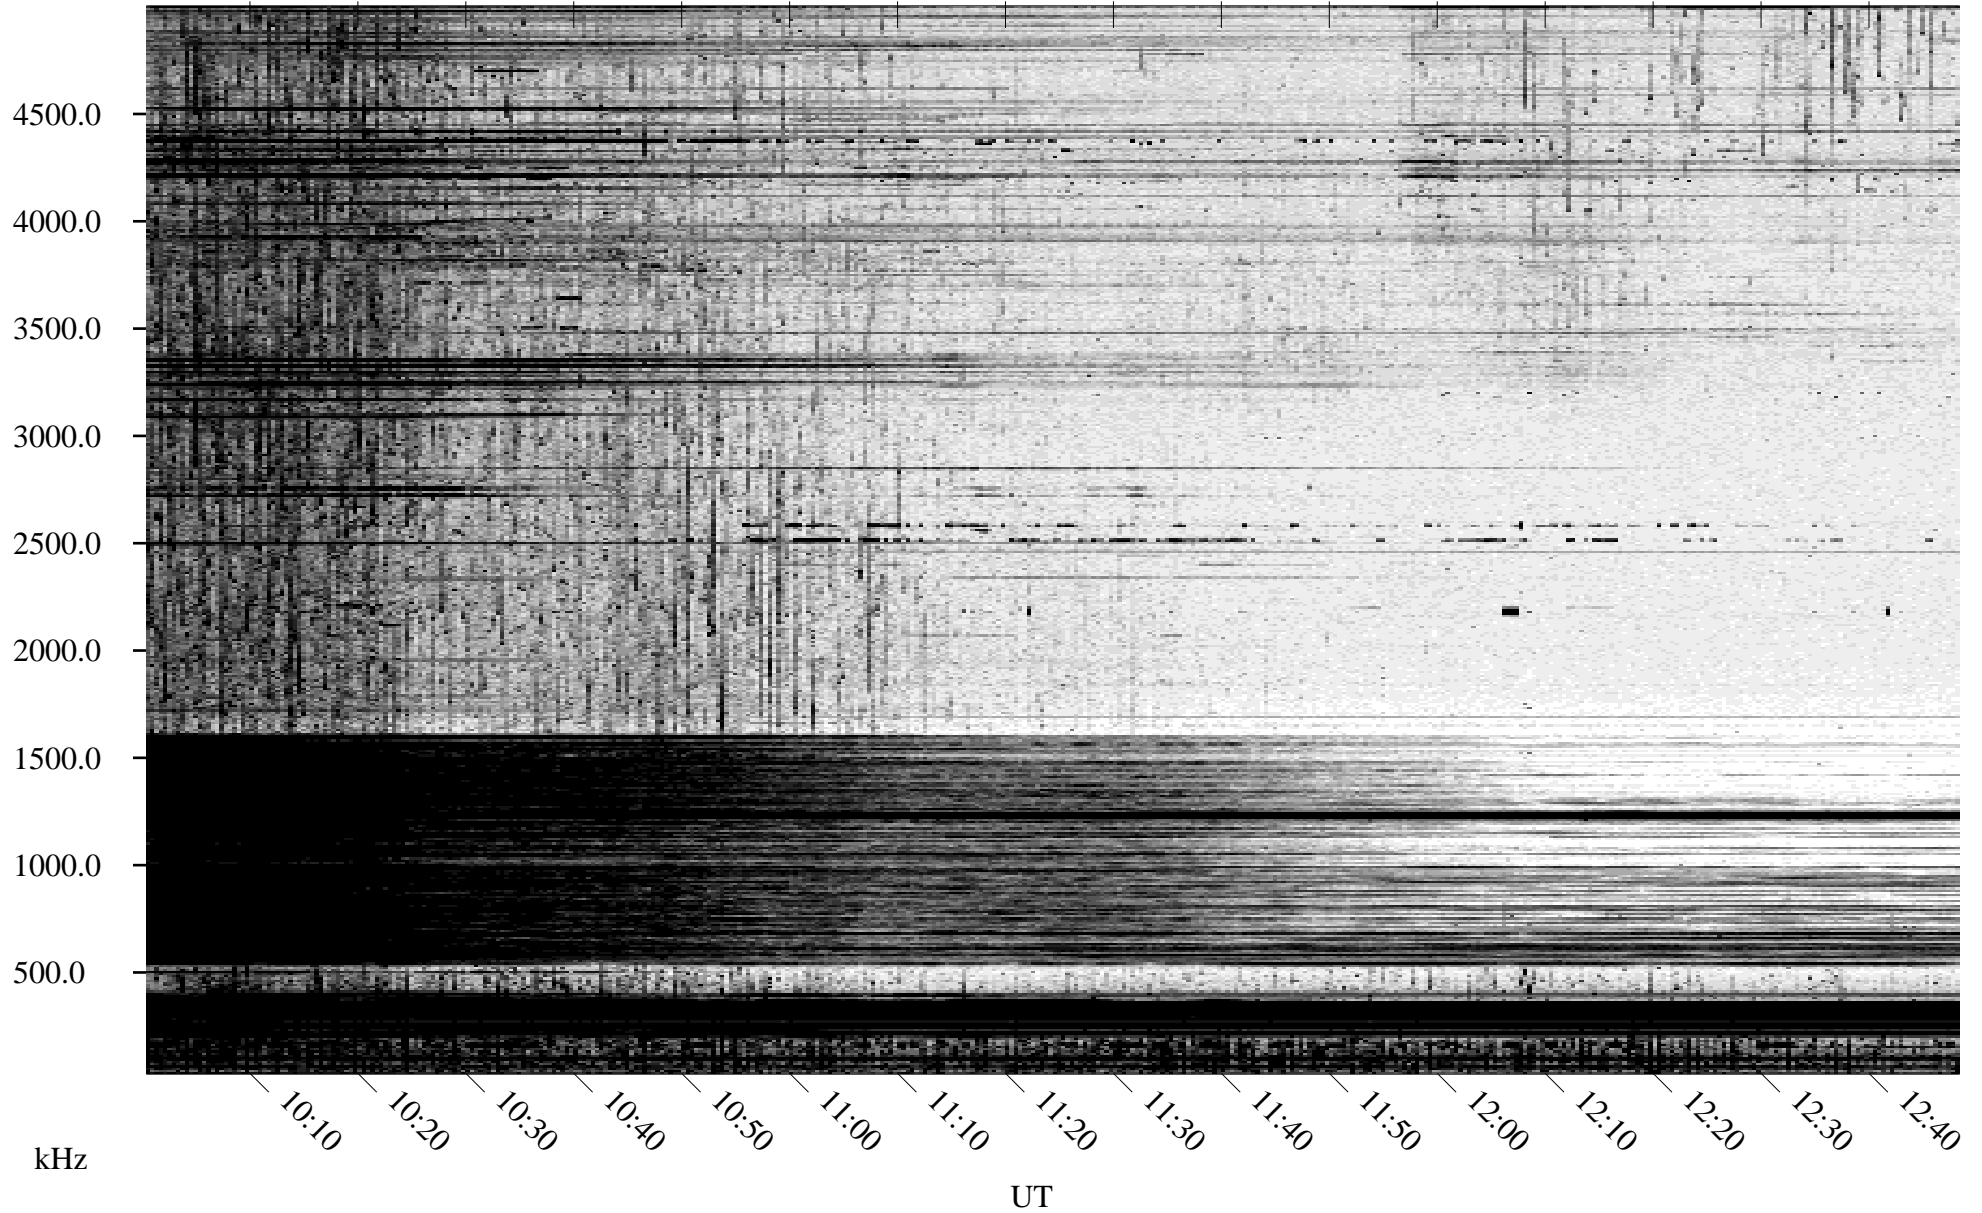

09/20/1994 Churchill, Manitoba

Linear Scale Black = 161 White = 15

ch94263l.r00m max_12

Page 1

09/20/1994 Churchill, Manitoba

Linear Scale Black = 161 White = 15

ch94263l.r00m max_12

Page 2

09/21/1994 Churchill, Manitoba

Linear Scale Black = 161 White = 15

ch94263l.r00m max_12

Page 3

09/21/1994 Churchill, Manitoba

Linear Scale Black = 161 White = 15

ch94263l.r00m max_12

Page 4

09/21/1994 Churchill, Manitoba

Linear Scale Black = 161 White = 15

ch94263l.r00m max_12

Page 5

09/21/1994 Churchill, Manitoba

Linear Scale Black = 161 White = 15

ch94263l.r00m max_12

Page 6

09/21/1994 Churchill, Manitoba

Linear Scale Black = 161 White = 15

ch94263l.r00m max_12

Page 7