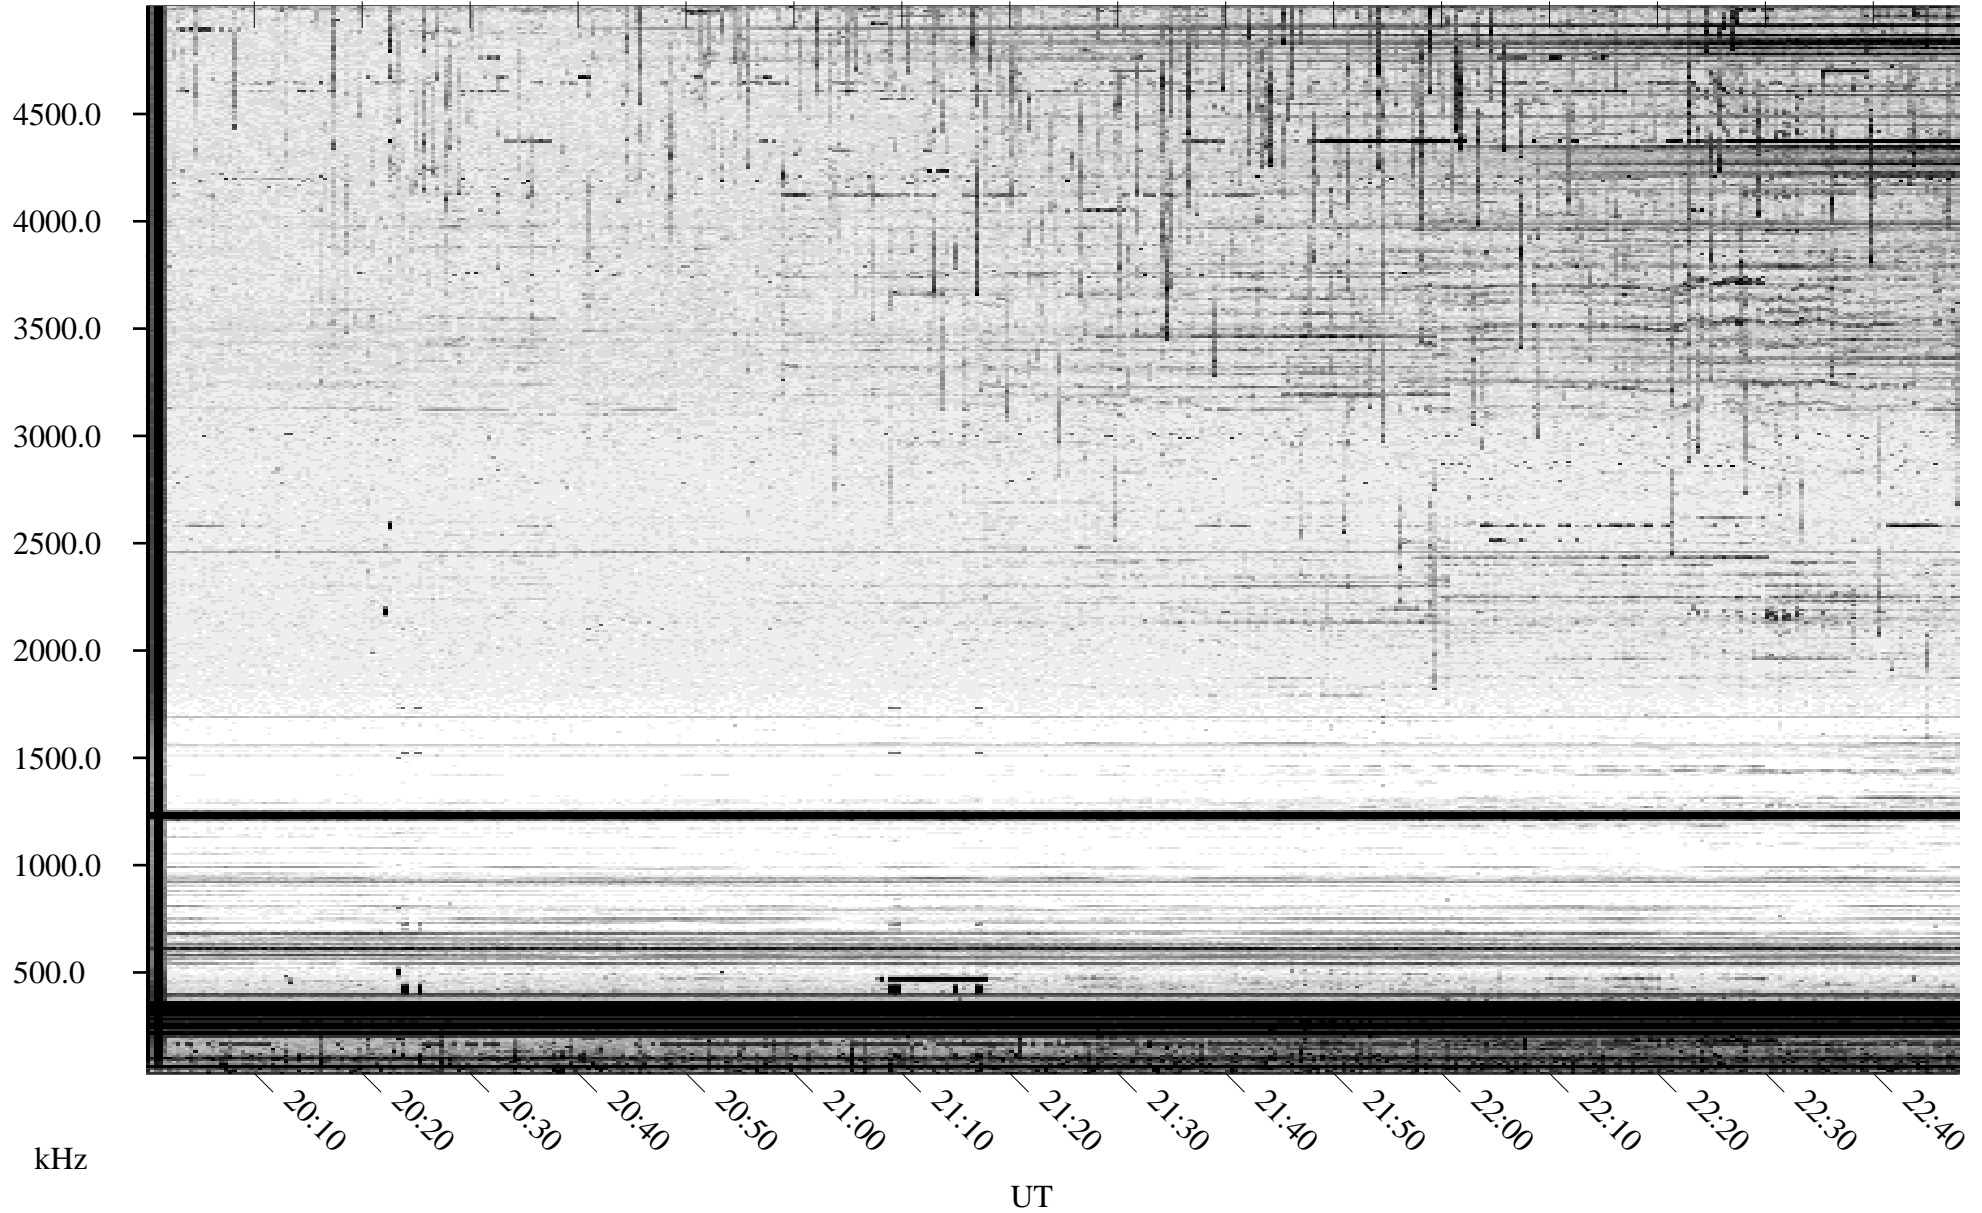

09/20/1994 Churchill, Manitoba

Linear Scale Black = 161 White = 15

ch94263l.r00m max_12

Page 1

09/20/1994 Churchill, Manitoba

Linear Scale Black = 161 White = 15

ch94263l.r00m max_12

Page 2

09/21/1994 Churchill, Manitoba

Linear Scale Black = 161 White = 15

ch94263l.r00m max_12

Page 3

09/21/1994 Churchill, Manitoba

Linear Scale Black = 161 White = 15

ch94263l.r00m max_12

Page 4

09/21/1994 Churchill, Manitoba

Linear Scale Black = 161 White = 15

ch94263l.r00m max_12

Page 5

09/21/1994 Churchill, Manitoba

Linear Scale Black = 161 White = 15

ch94263l.r00m max_12

Page 6

09/21/1994 Churchill, Manitoba

Linear Scale Black = 161 White = 15

ch94263l.r00m max_12

Page 7