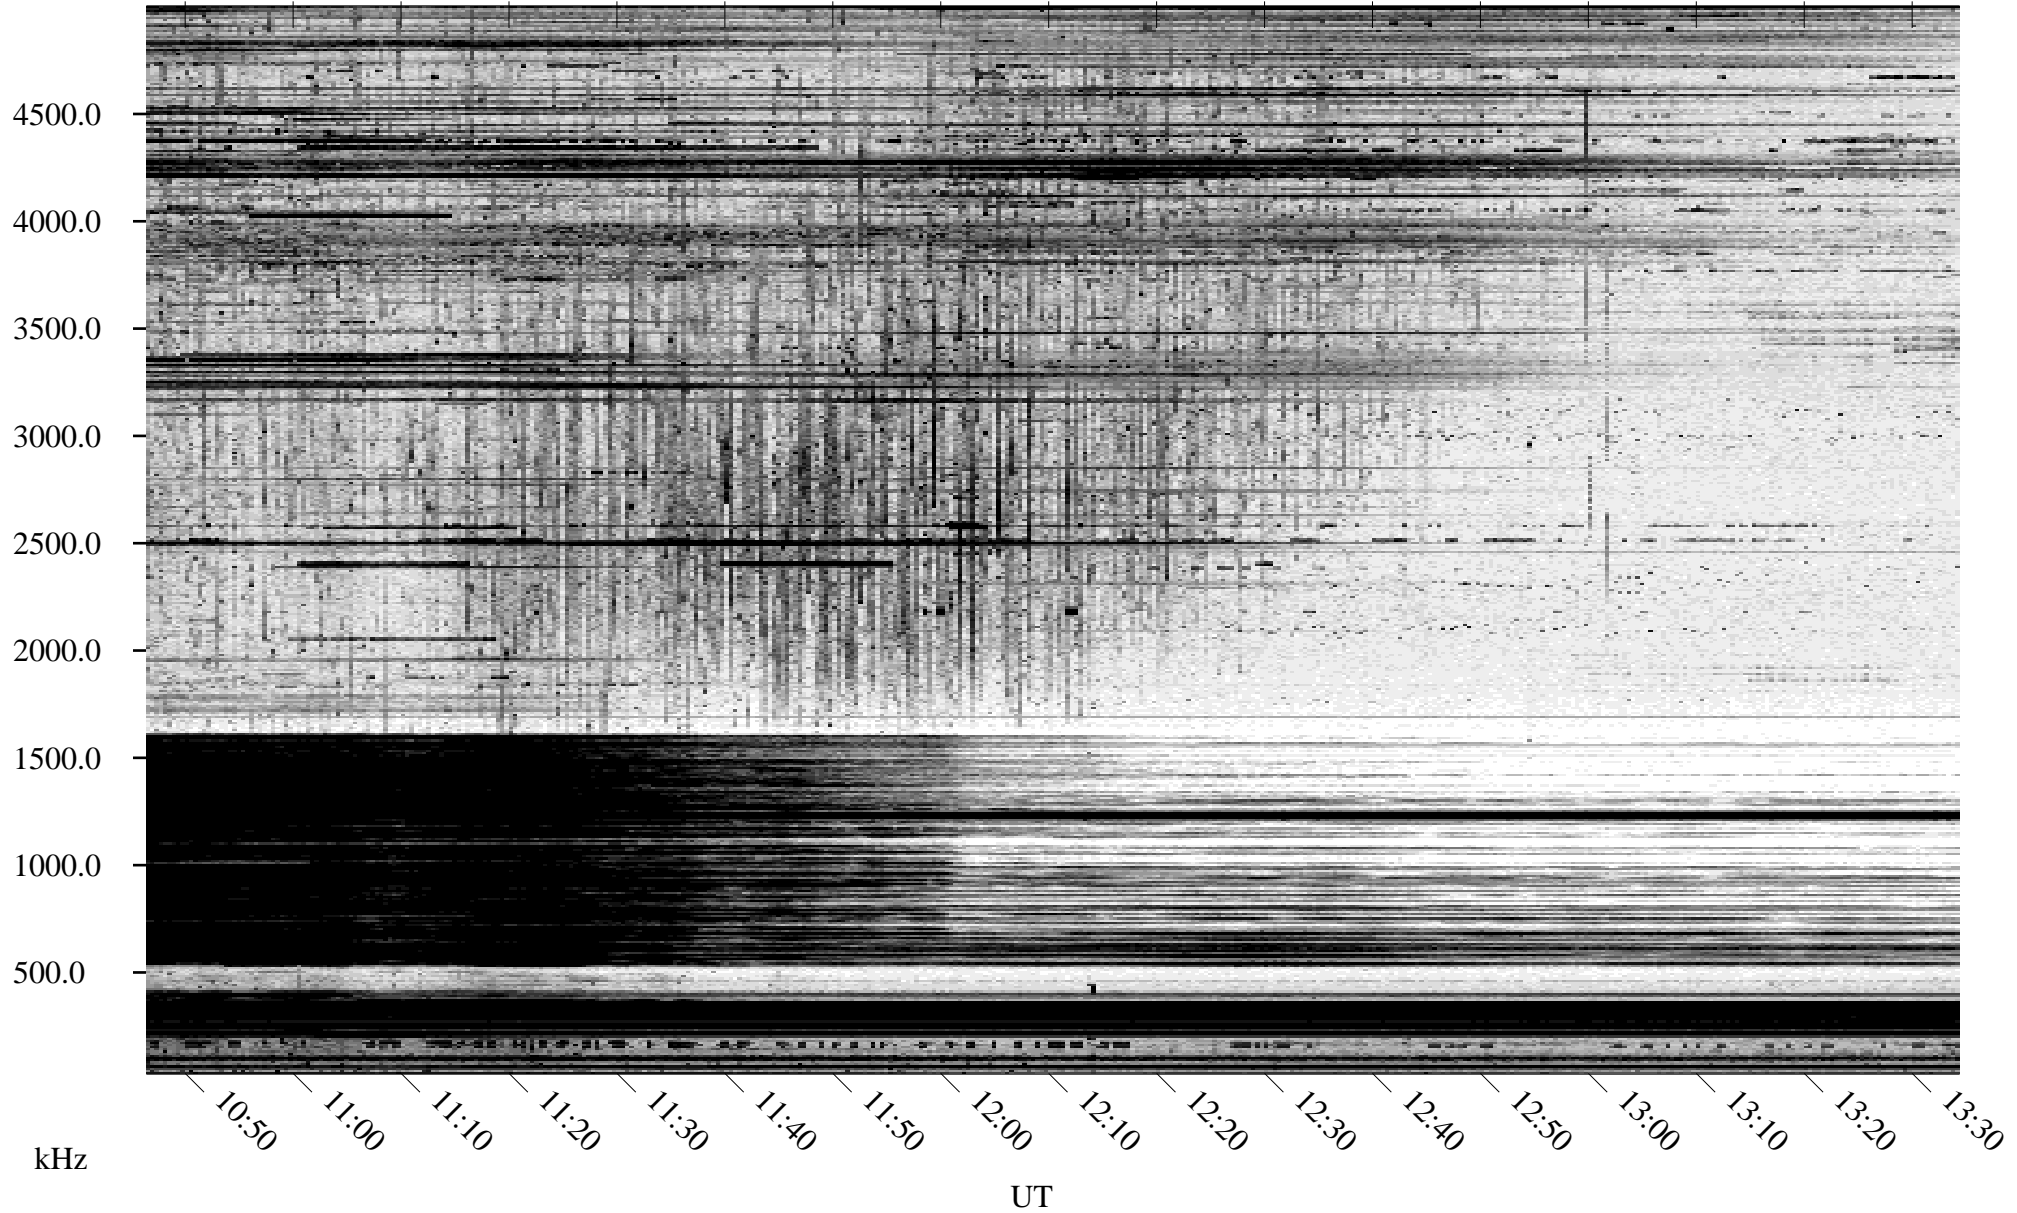

09/21/1994 Churchill, Manitoba

Linear Scale Black = 161 White = 15

ch94264l.r01m max_12

Page 1

09/21/1994 Churchill, Manitoba

Linear Scale Black = 161 White = 15

ch94264l.r01m max_12

Page 2

09/22/1994 Churchill, Manitoba

Linear Scale Black = 161 White = 15

ch94264l.r01m max_12

Page 3

09/22/1994 Churchill, Manitoba

Linear Scale Black = 161 White = 15

ch94264l.r01m max_12

Page 4

09/22/1994 Churchill, Manitoba

Linear Scale Black = 161 White = 15

ch94264l.r01m max_12

Page 5

09/22/1994 Churchill, Manitoba

Linear Scale Black = 161 White = 15

ch94264l.r01m max_12

Page 6

09/22/1994 Churchill, Manitoba

Linear Scale Black = 161 White = 15

ch94264l.r01m max_12