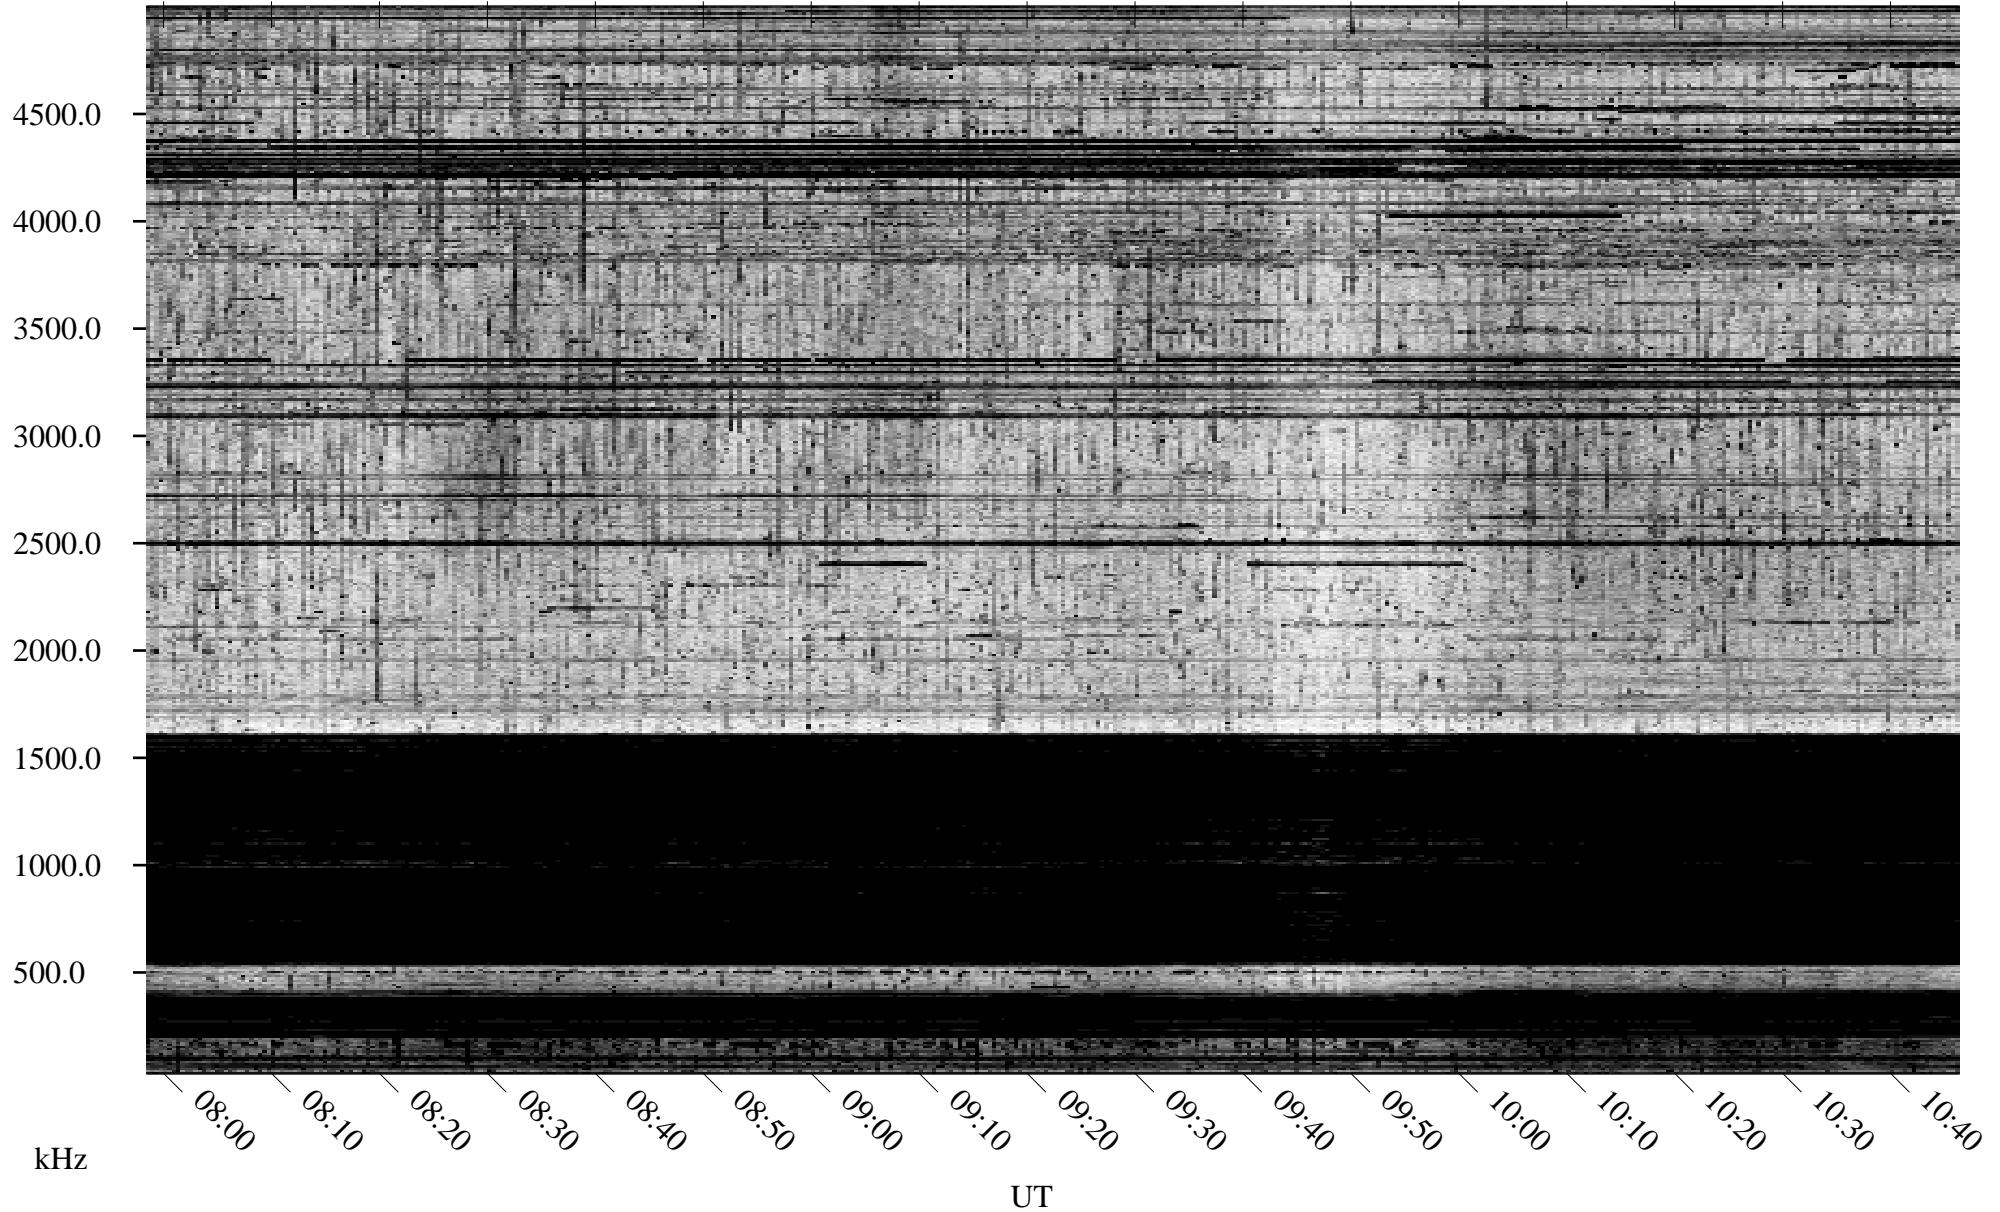

09/21/1994 Churchill, Manitoba

Linear Scale Black = 161 White = 15

ch94264l.r01m max_12

Page 1

09/21/1994 Churchill, Manitoba

Linear Scale Black = 161 White = 15

ch94264l.r01m max_12

Page 2

09/22/1994 Churchill, Manitoba

Linear Scale Black = 161 White = 15

ch94264l.r01m max_12

Page 3

09/22/1994 Churchill, Manitoba

Linear Scale Black = 161 White = 15

ch94264l.r01m max_12

Page 4

09/22/1994 Churchill, Manitoba

Linear Scale Black = 161 White = 15

ch94264l.r01m max_12

Page 5

09/22/1994 Churchill, Manitoba

Linear Scale Black = 161 White = 15

ch94264l.r01m max_12

Page 6

09/22/1994 Churchill, Manitoba

Linear Scale Black = 161 White = 15

ch94264l.r01m max_12