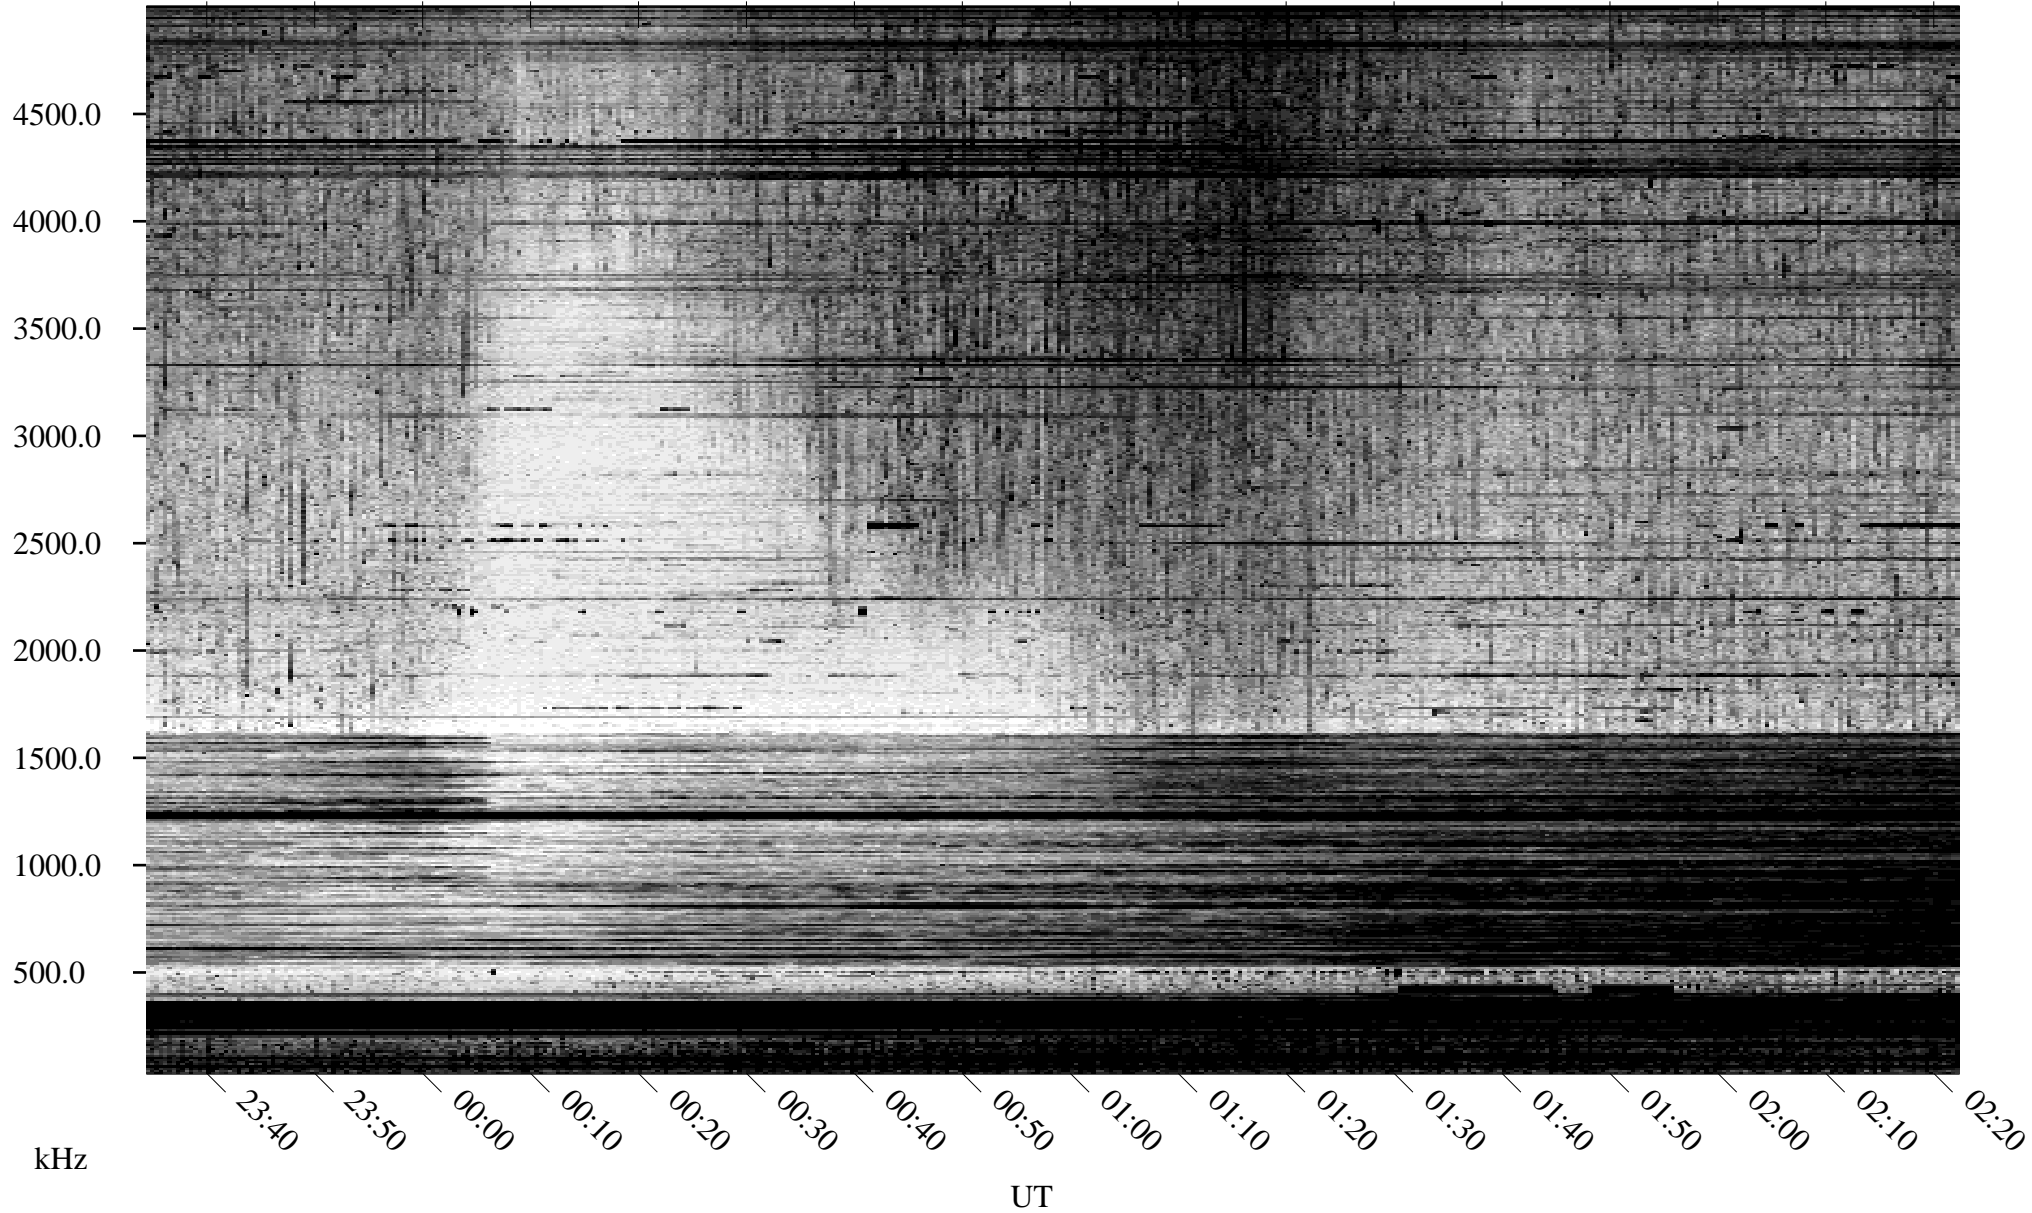

09/21/1994 Churchill, Manitoba

Linear Scale Black = 161 White = 15

ch94264l.r01m max_12

Page 1

09/21/1994 Churchill, Manitoba

Linear Scale Black = 161 White = 15

ch94264l.r01m max_12

Page 2

09/22/1994 Churchill, Manitoba

Linear Scale Black = 161 White = 15

ch94264l.r01m max_12

Page 3

09/22/1994 Churchill, Manitoba

Linear Scale Black = 161 White = 15

ch94264l.r01m max_12

Page 4

09/22/1994 Churchill, Manitoba

Linear Scale Black = 161 White = 15

ch94264l.r01m max_12

Page 5

09/22/1994 Churchill, Manitoba

Linear Scale Black = 161 White = 15

ch94264l.r01m max_12

Page 6

09/22/1994 Churchill, Manitoba

Linear Scale Black = 161 White = 15

ch94264l.r01m max_12