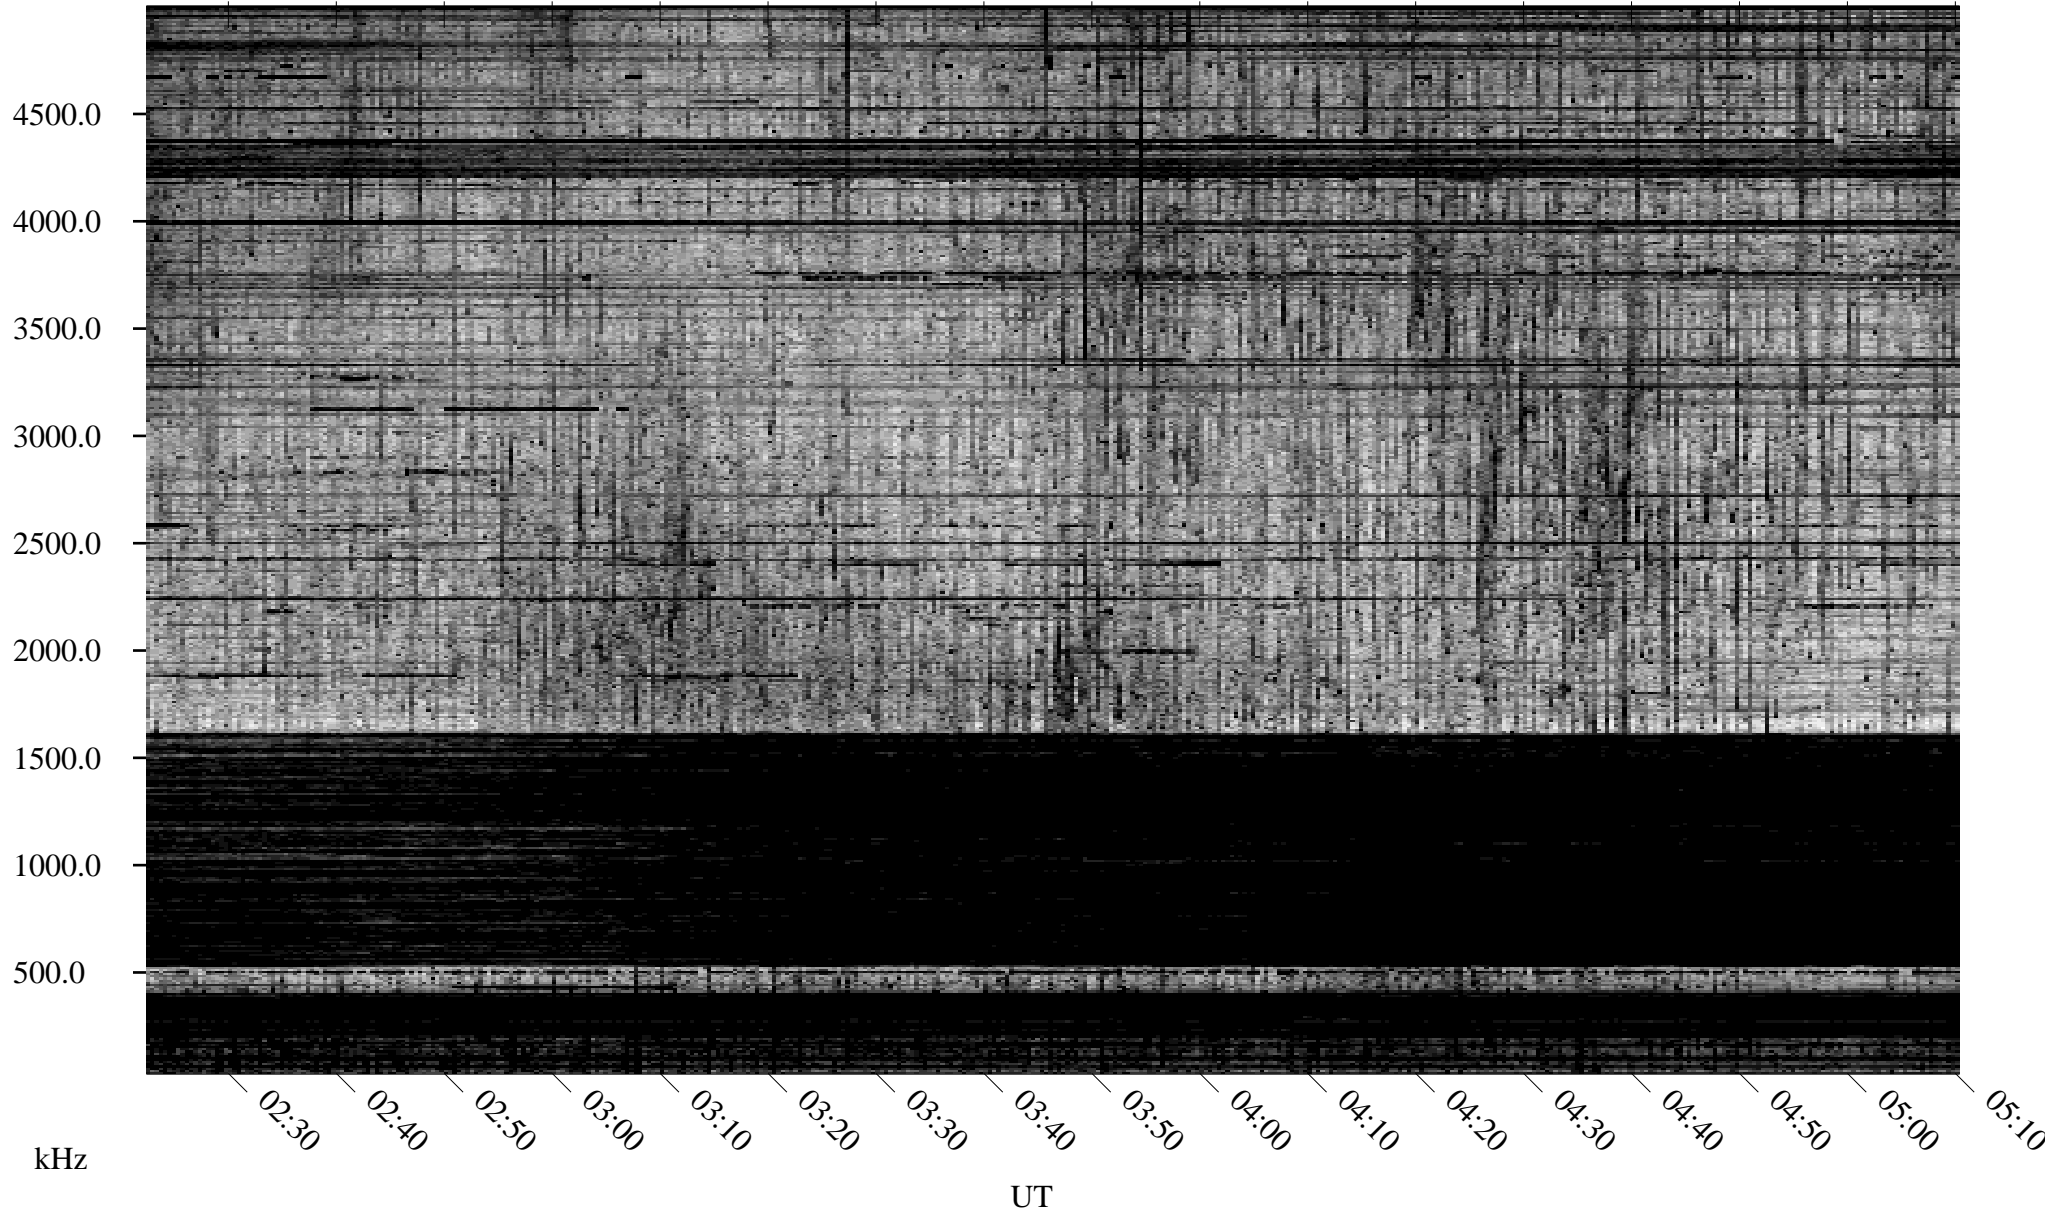

09/21/1994 Churchill, Manitoba

Linear Scale Black = 161 White = 15

ch94264l.r01m max_12

Page 1

09/21/1994 Churchill, Manitoba

Linear Scale Black = 161 White = 15

ch94264l.r01m max_12

Page 2

09/22/1994 Churchill, Manitoba

Linear Scale Black = 161 White = 15

ch94264l.r01m max_12

Page 3

09/22/1994 Churchill, Manitoba

Linear Scale Black = 161 White = 15

ch94264l.r01m max_12

Page 4

09/22/1994 Churchill, Manitoba

Linear Scale Black = 161 White = 15

ch94264l.r01m max_12

Page 5

09/22/1994 Churchill, Manitoba

Linear Scale Black = 161 White = 15

ch94264l.r01m max_12

Page 6

09/22/1994 Churchill, Manitoba

Linear Scale Black = 161 White = 15

ch94264l.r01m max_12