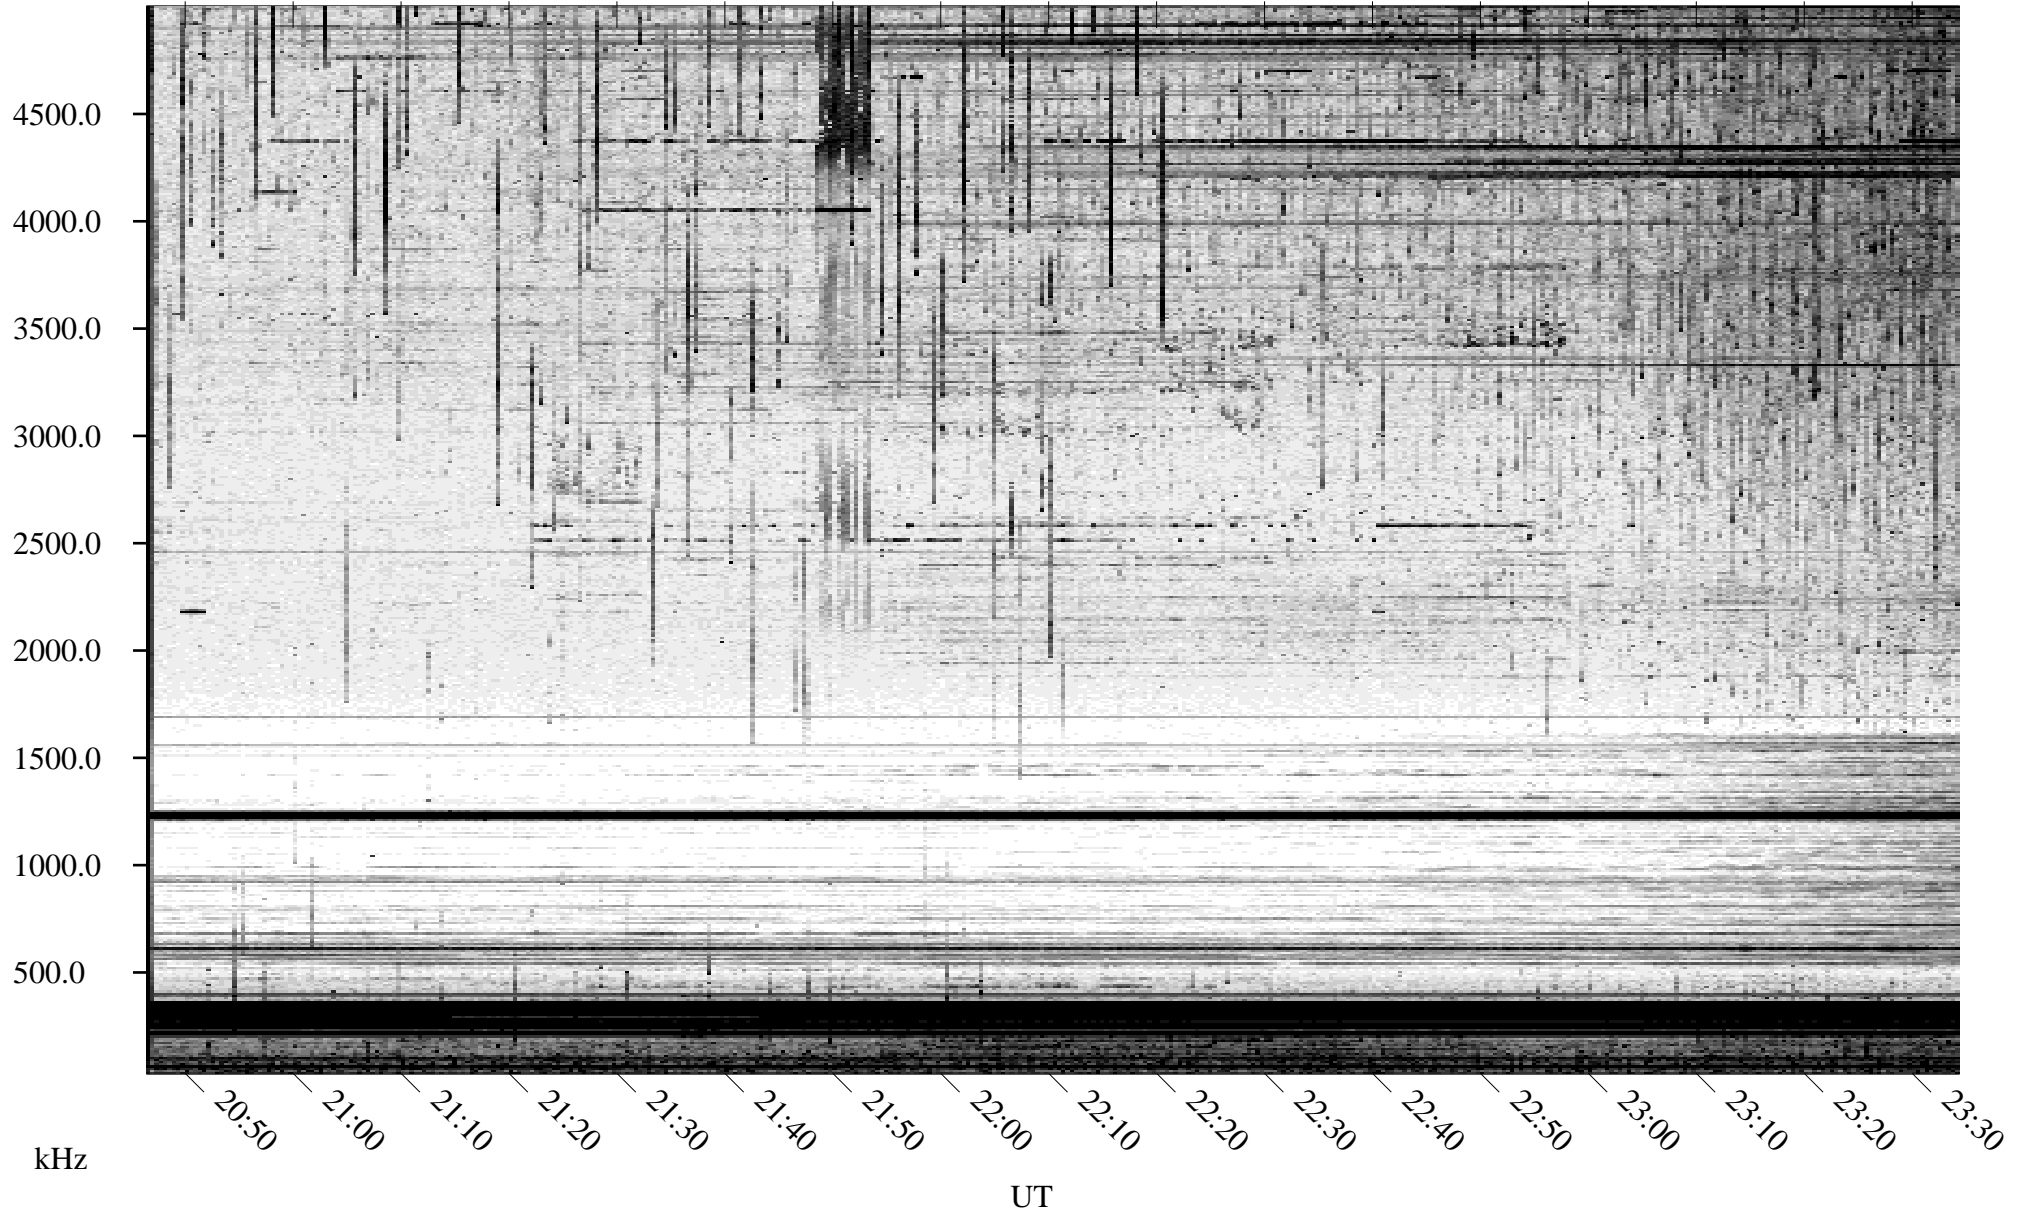

09/21/1994 Churchill, Manitoba

Linear Scale Black = 161 White = 15

ch94264l.r01m max_12

Page 1

09/21/1994 Churchill, Manitoba

Linear Scale Black = 161 White = 15

ch94264l.r01m max_12

Page 2

09/22/1994 Churchill, Manitoba

Linear Scale Black = 161 White = 15

ch94264l.r01m max_12

Page 3

09/22/1994 Churchill, Manitoba

Linear Scale Black = 161 White = 15

ch94264l.r01m max_12

Page 4

09/22/1994 Churchill, Manitoba

Linear Scale Black = 161 White = 15

ch94264l.r01m max_12

Page 5

09/22/1994 Churchill, Manitoba

Linear Scale Black = 161 White = 15

ch94264l.r01m max_12

Page 6

09/22/1994 Churchill, Manitoba

Linear Scale Black = 161 White = 15

ch94264l.r01m max_12