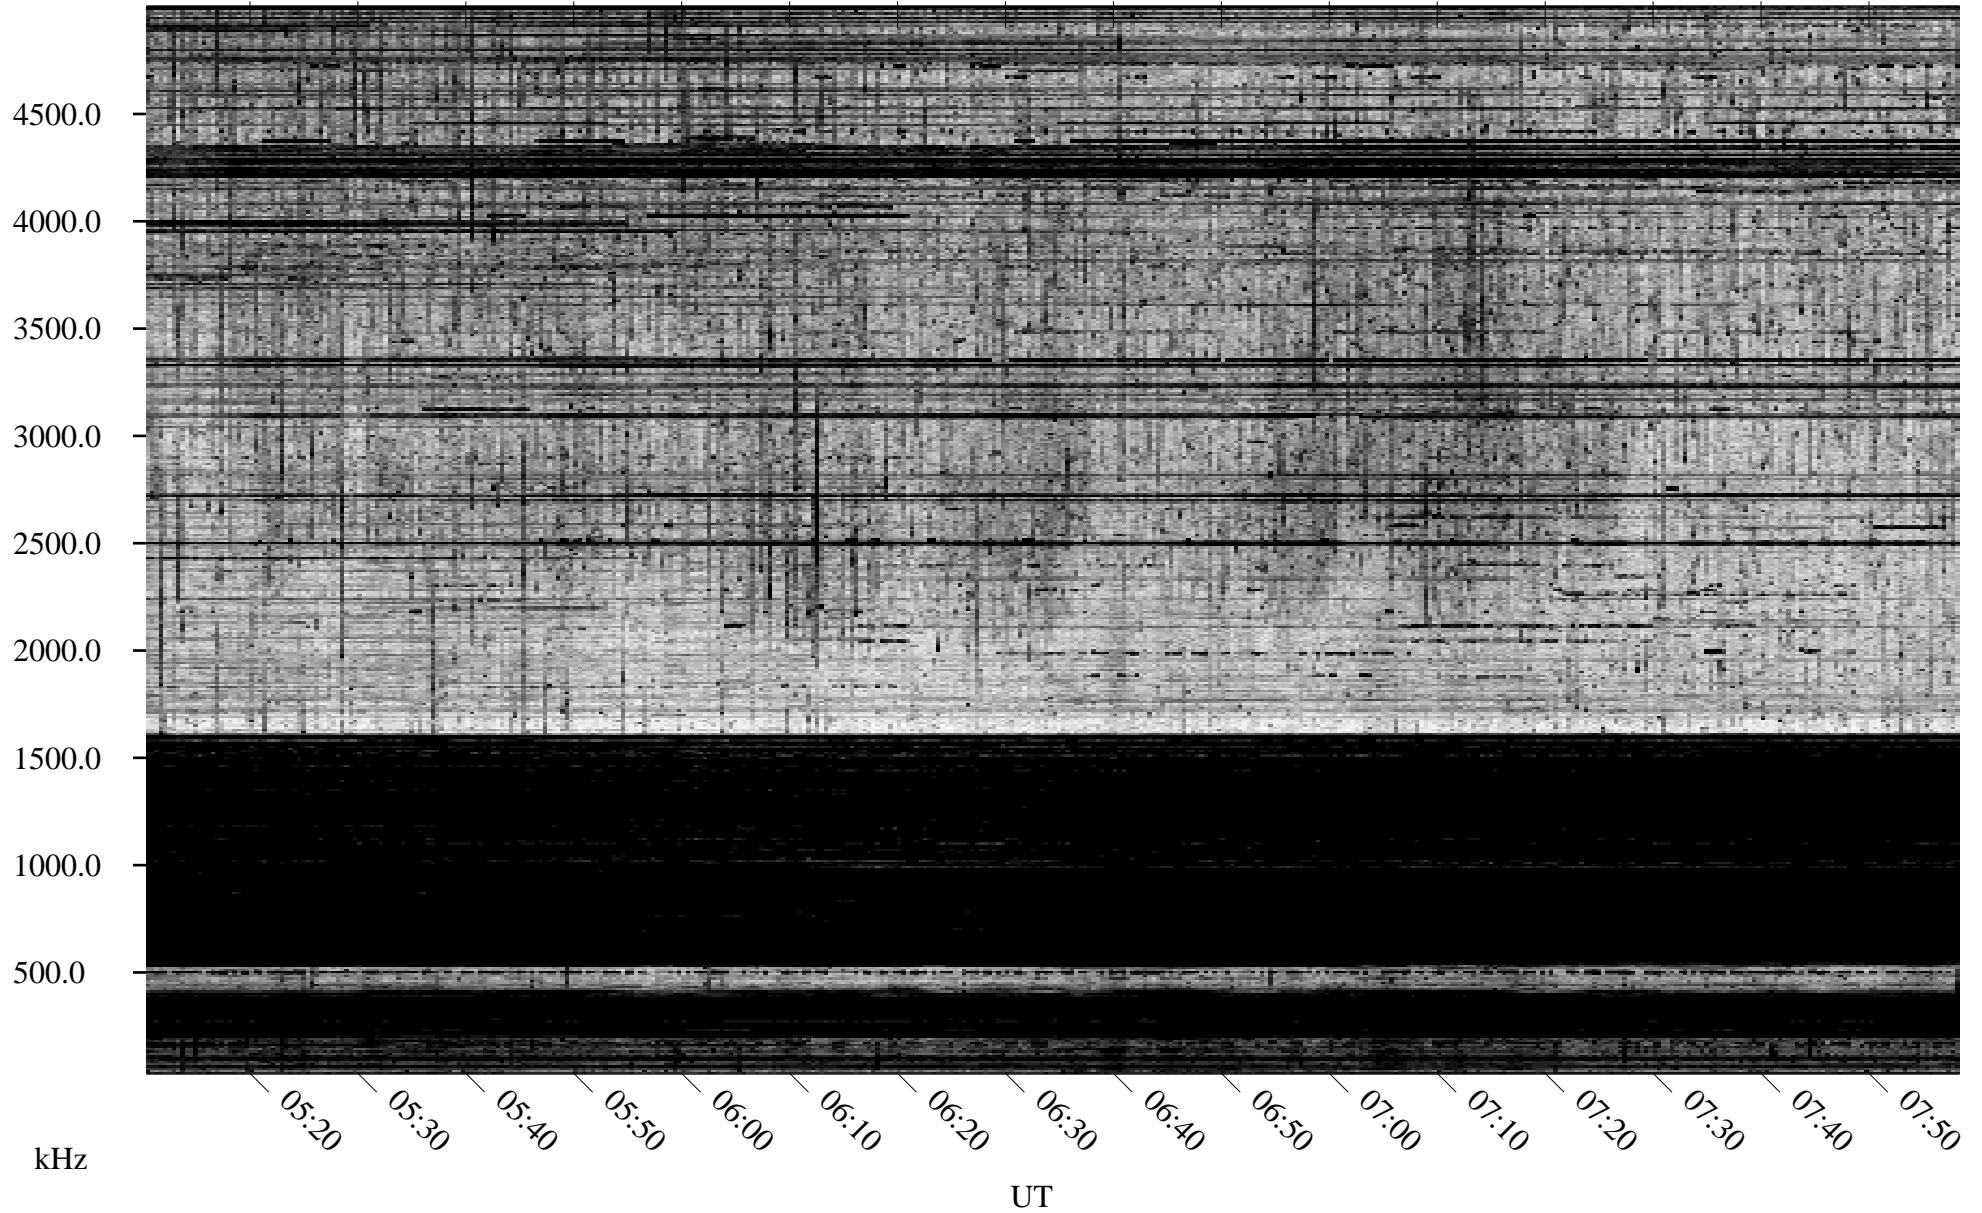

09/21/1994 Churchill, Manitoba

Linear Scale Black = 161 White = 15

ch94264l.r01m max_12

Page 1

09/21/1994 Churchill, Manitoba

Linear Scale Black = 161 White = 15

ch94264l.r01m max_12

Page 2

09/22/1994 Churchill, Manitoba

Linear Scale Black = 161 White = 15

ch94264l.r01m max_12

Page 3

09/22/1994 Churchill, Manitoba

Linear Scale Black = 161 White = 15

ch94264l.r01m max_12

Page 4

09/22/1994 Churchill, Manitoba

Linear Scale Black = 161 White = 15

ch94264l.r01m max_12

Page 5

09/22/1994 Churchill, Manitoba

Linear Scale Black = 161 White = 15

ch94264l.r01m max_12

Page 6

09/22/1994 Churchill, Manitoba

Linear Scale Black = 161 White = 15

ch94264l.r01m max_12