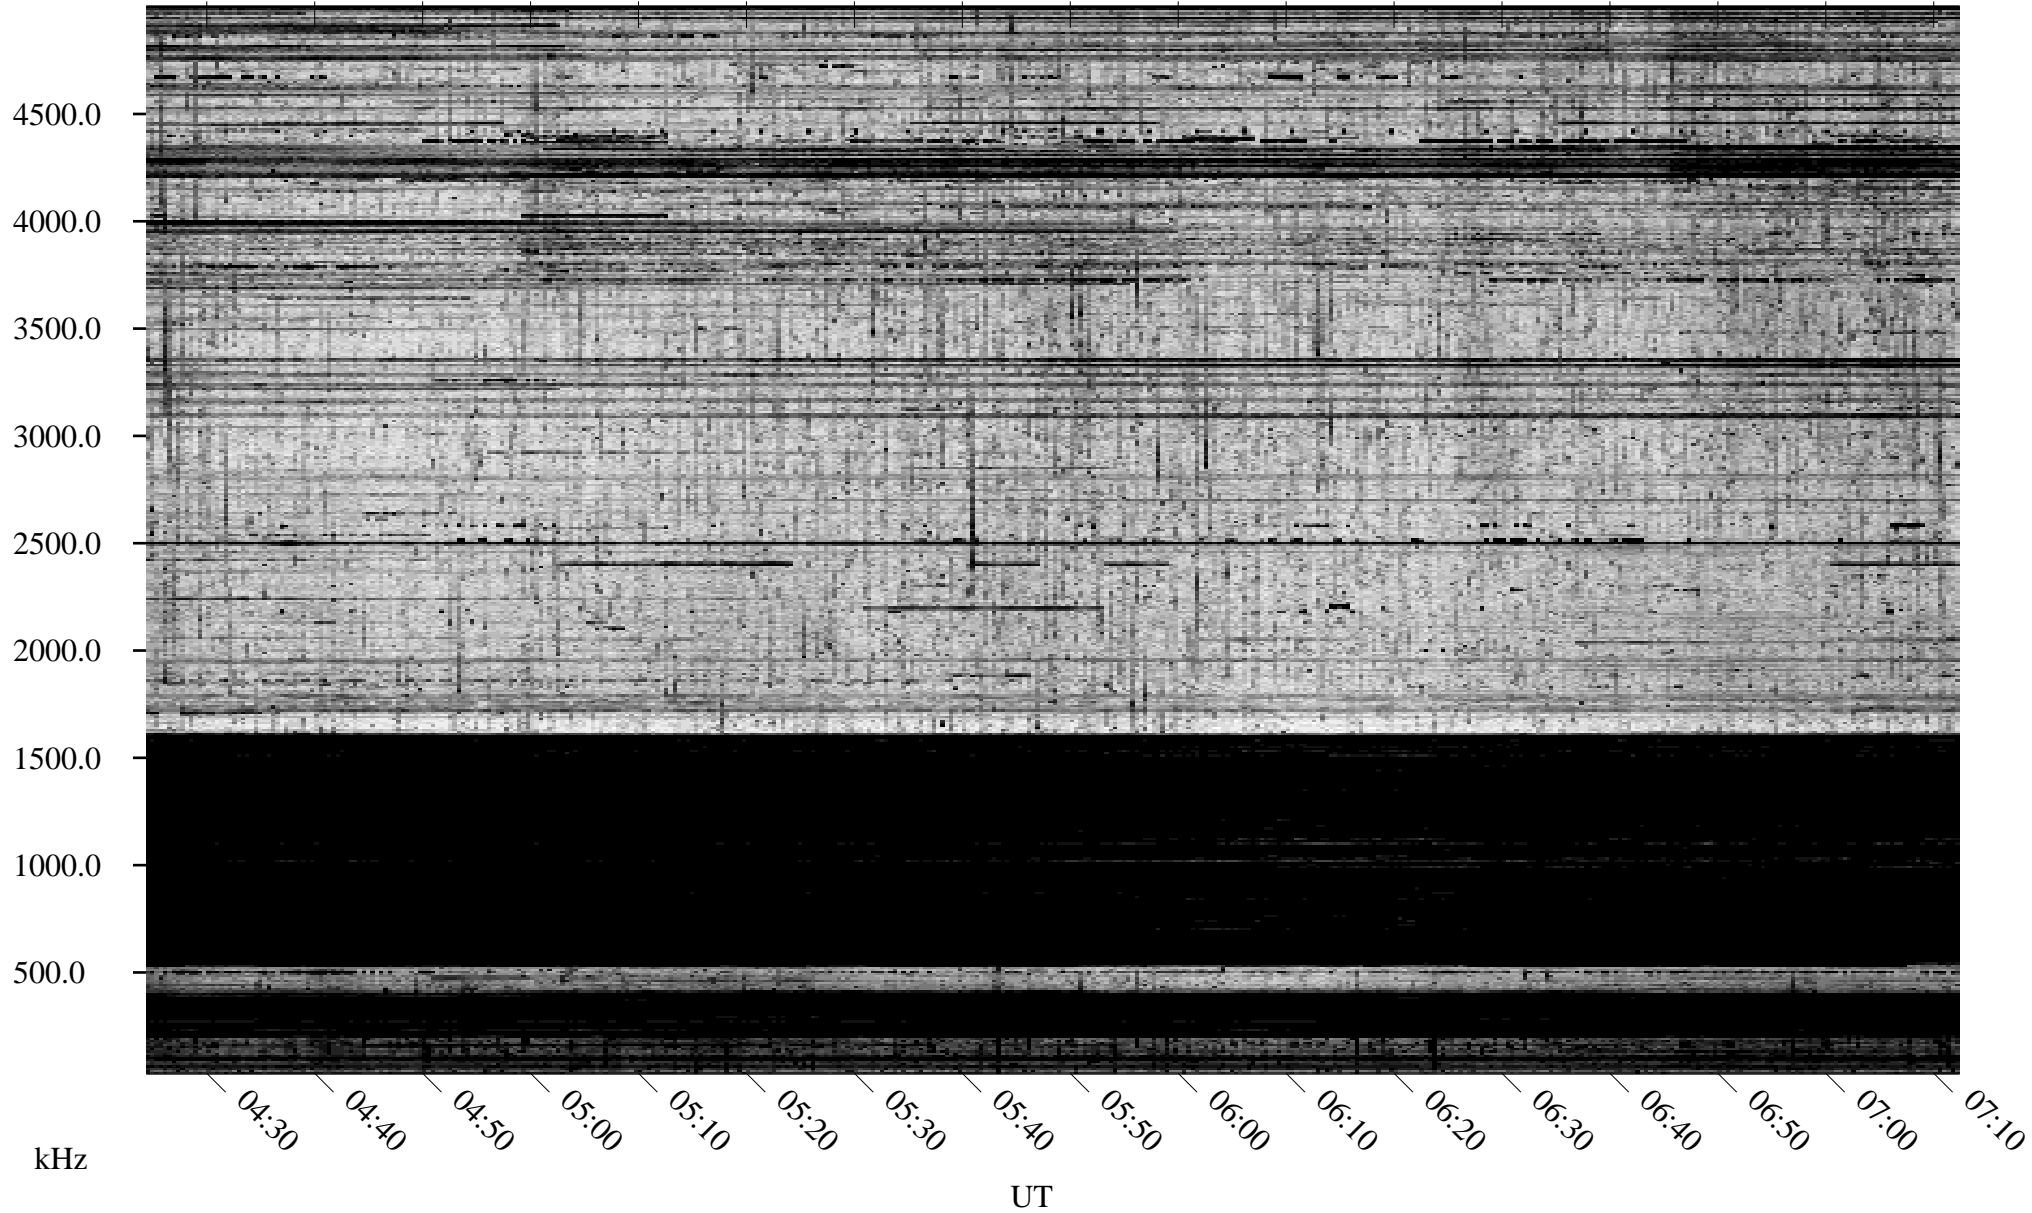

09/22/1994 Churchill, Manitoba

Linear Scale Black = 161 White = 15

ch94265l.r00m max_12

Page 1

09/22/1994 Churchill, Manitoba

Linear Scale Black = 161 White = 15

ch94265l.r00m max_12

Page 2

09/23/1994 Churchill, Manitoba

Linear Scale Black = 161 White = 15

ch94265l.r00m max_12

Page 3

09/23/1994 Churchill, Manitoba

Linear Scale Black = 161 White = 15

ch94265l.r00m max_12

Page 4

09/23/1994 Churchill, Manitoba

Linear Scale Black = 161 White = 15

ch94265l.r00m max_12

Page 5

09/23/1994 Churchill, Manitoba

Linear Scale Black = 161 White = 15

ch94265l.r00m max_12

Page 6

09/23/1994 Churchill, Manitoba

Linear Scale Black = 161 White = 15

ch94265l.r00m max_12

Page 7

09/23/1994 Churchill, Manitoba

Linear Scale Black = 161 White = 15

ch94265l.r00m max_12

UT