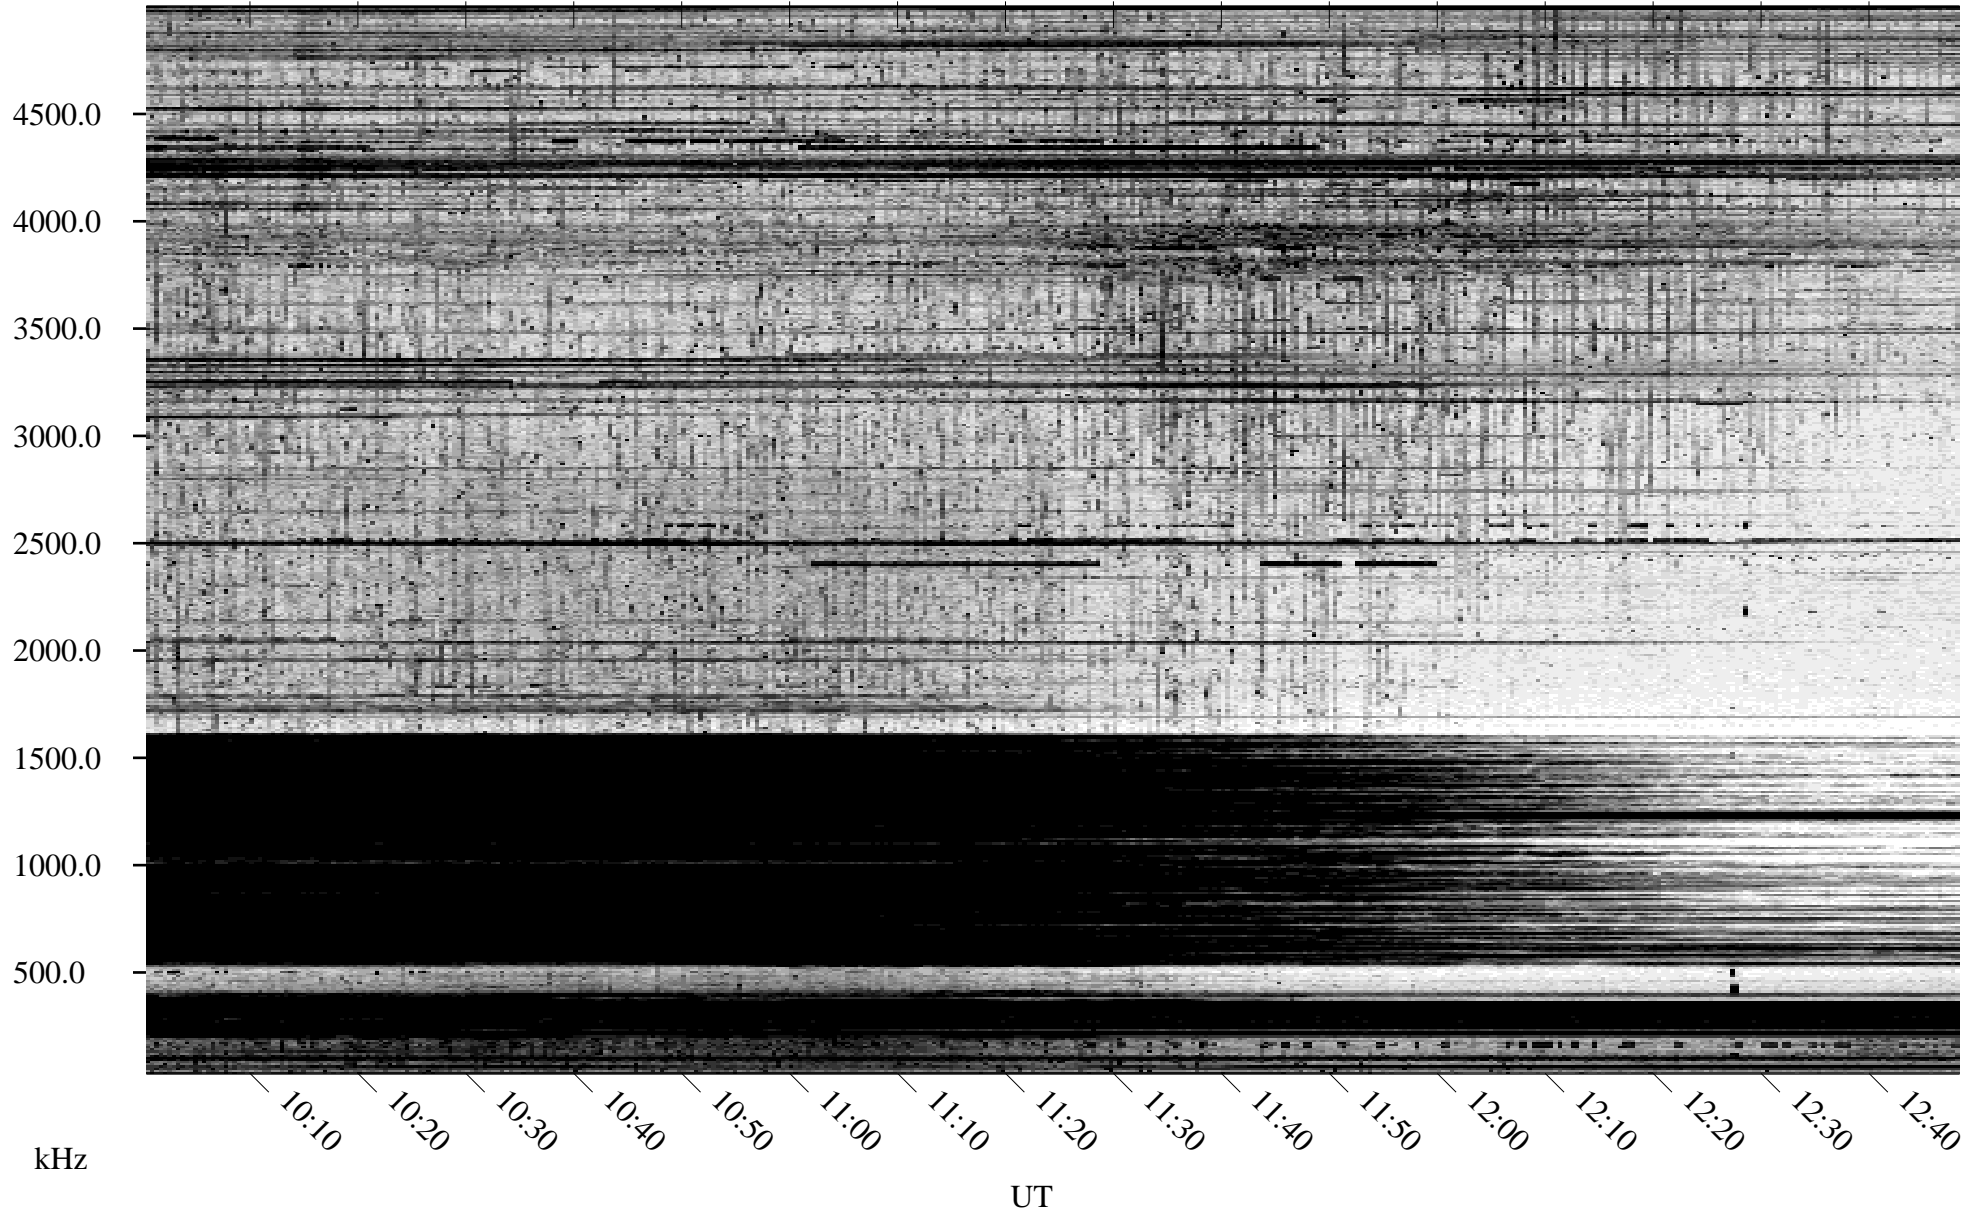

09/22/1994 Churchill, Manitoba

Linear Scale Black = 161 White = 15

ch94265l.r00m max_12

Page 1

09/22/1994 Churchill, Manitoba

Linear Scale Black = 161 White = 15

ch94265l.r00m max_12

Page 2

09/23/1994 Churchill, Manitoba

Linear Scale Black = 161 White = 15

ch94265l.r00m max_12

Page 3

09/23/1994 Churchill, Manitoba

Linear Scale Black = 161 White = 15

ch94265l.r00m max_12

Page 4

09/23/1994 Churchill, Manitoba

Linear Scale Black = 161 White = 15

ch94265l.r00m max_12

Page 5

09/23/1994 Churchill, Manitoba

Linear Scale Black = 161 White = 15

ch94265l.r00m max_12

Page 6

09/23/1994 Churchill, Manitoba

Linear Scale Black = 161 White = 15

ch94265l.r00m max_12

Page 7

09/23/1994 Churchill, Manitoba

Linear Scale Black = 161 White = 15

ch94265l.r00m max_12

UT