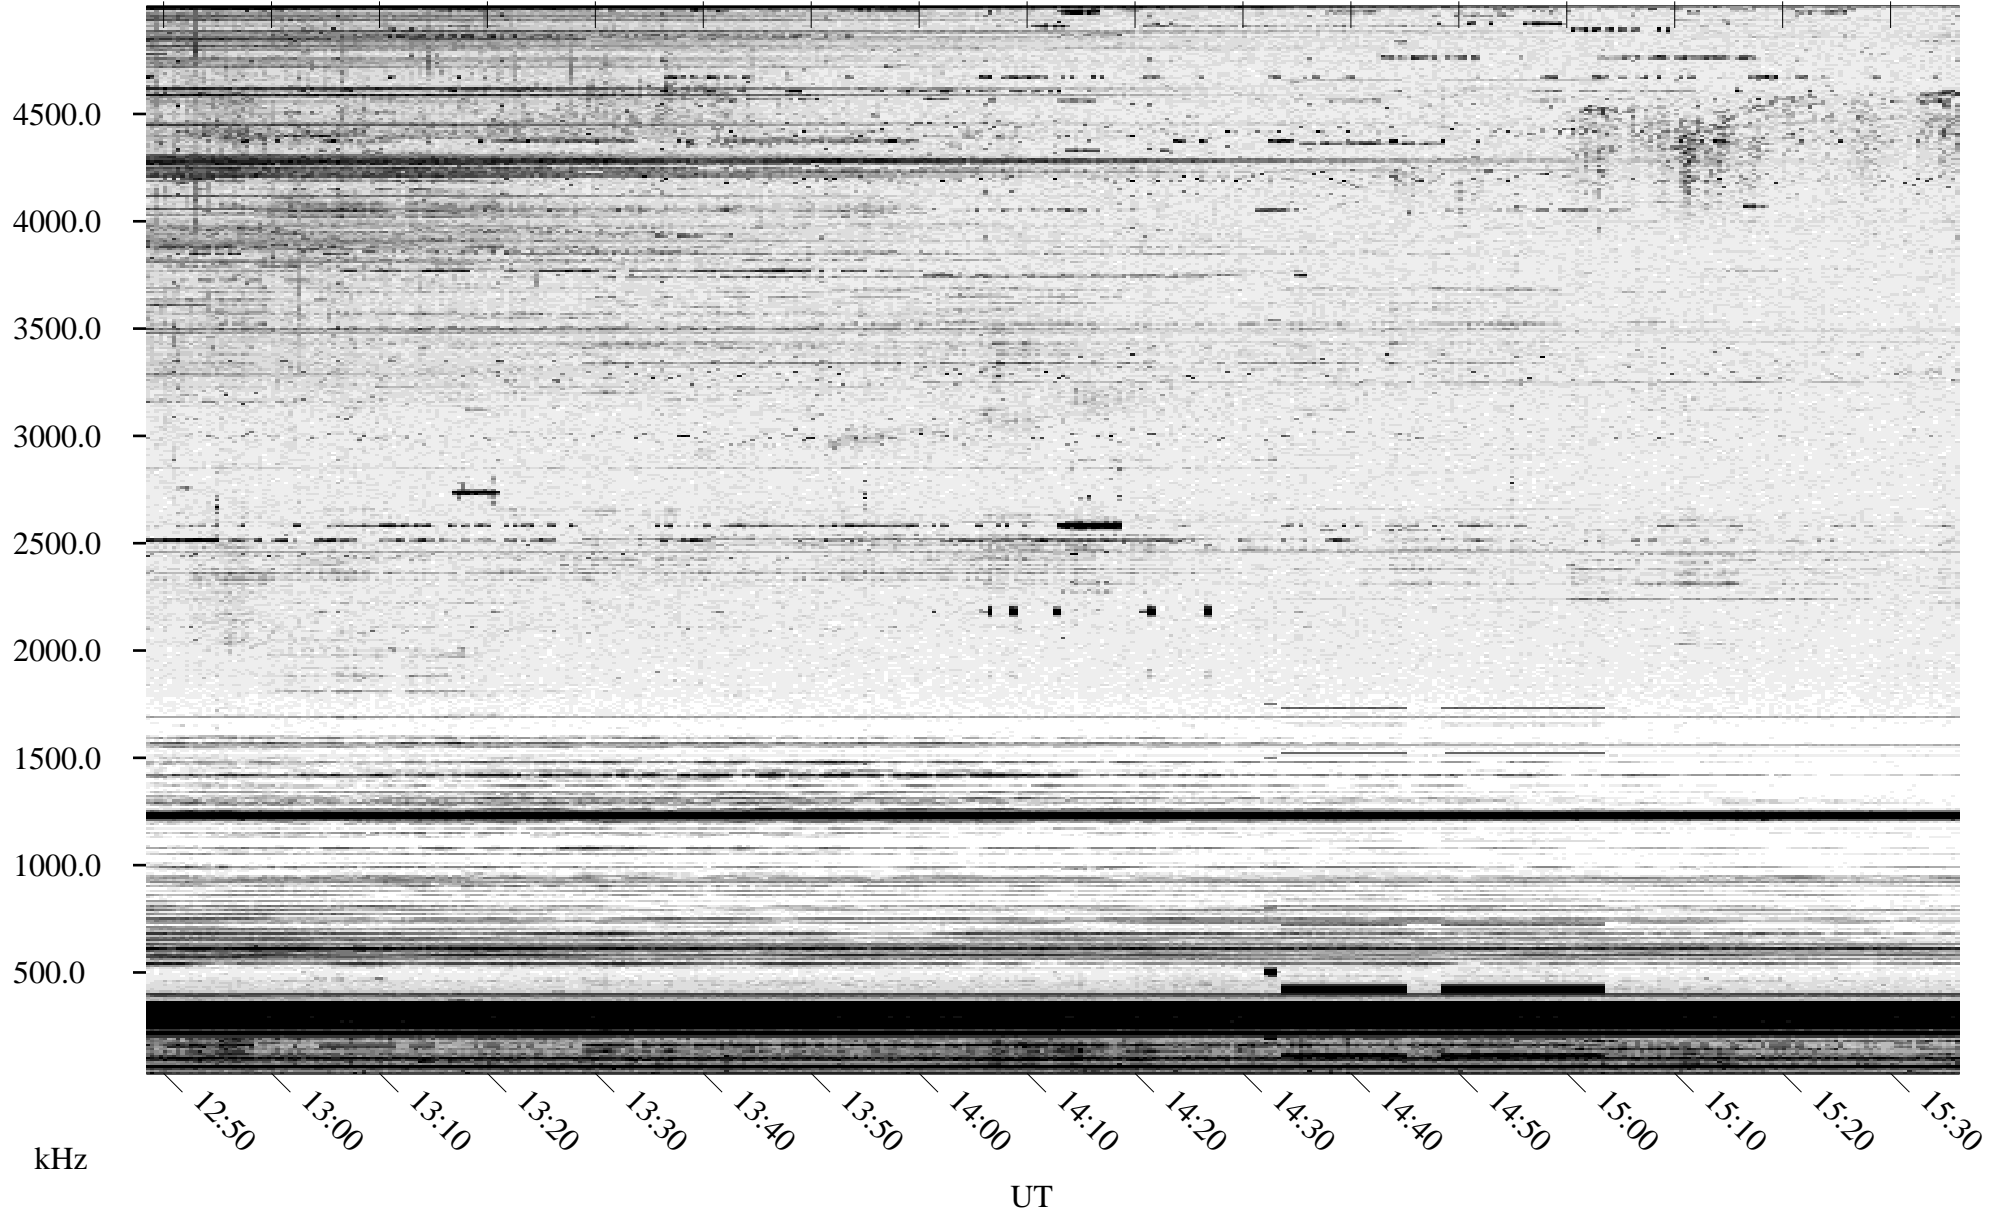

09/22/1994 Churchill, Manitoba

Linear Scale Black = 161 White = 15

ch94265l.r00m max_12

Page 1

09/22/1994 Churchill, Manitoba

Linear Scale Black = 161 White = 15

ch94265l.r00m max_12

Page 2

09/23/1994 Churchill, Manitoba

Linear Scale Black = 161 White = 15

ch94265l.r00m max_12

Page 3

09/23/1994 Churchill, Manitoba

Linear Scale Black = 161 White = 15

ch94265l.r00m max_12

Page 4

09/23/1994 Churchill, Manitoba

Linear Scale Black = 161 White = 15

ch94265l.r00m max_12

Page 5

09/23/1994 Churchill, Manitoba

Linear Scale Black = 161 White = 15

ch94265l.r00m max_12

Page 6

09/23/1994 Churchill, Manitoba

Linear Scale Black = 161 White = 15

ch94265l.r00m max_12

Page 7

09/23/1994 Churchill, Manitoba

Linear Scale Black = 161 White = 15

ch94265l.r00m max_12

UT