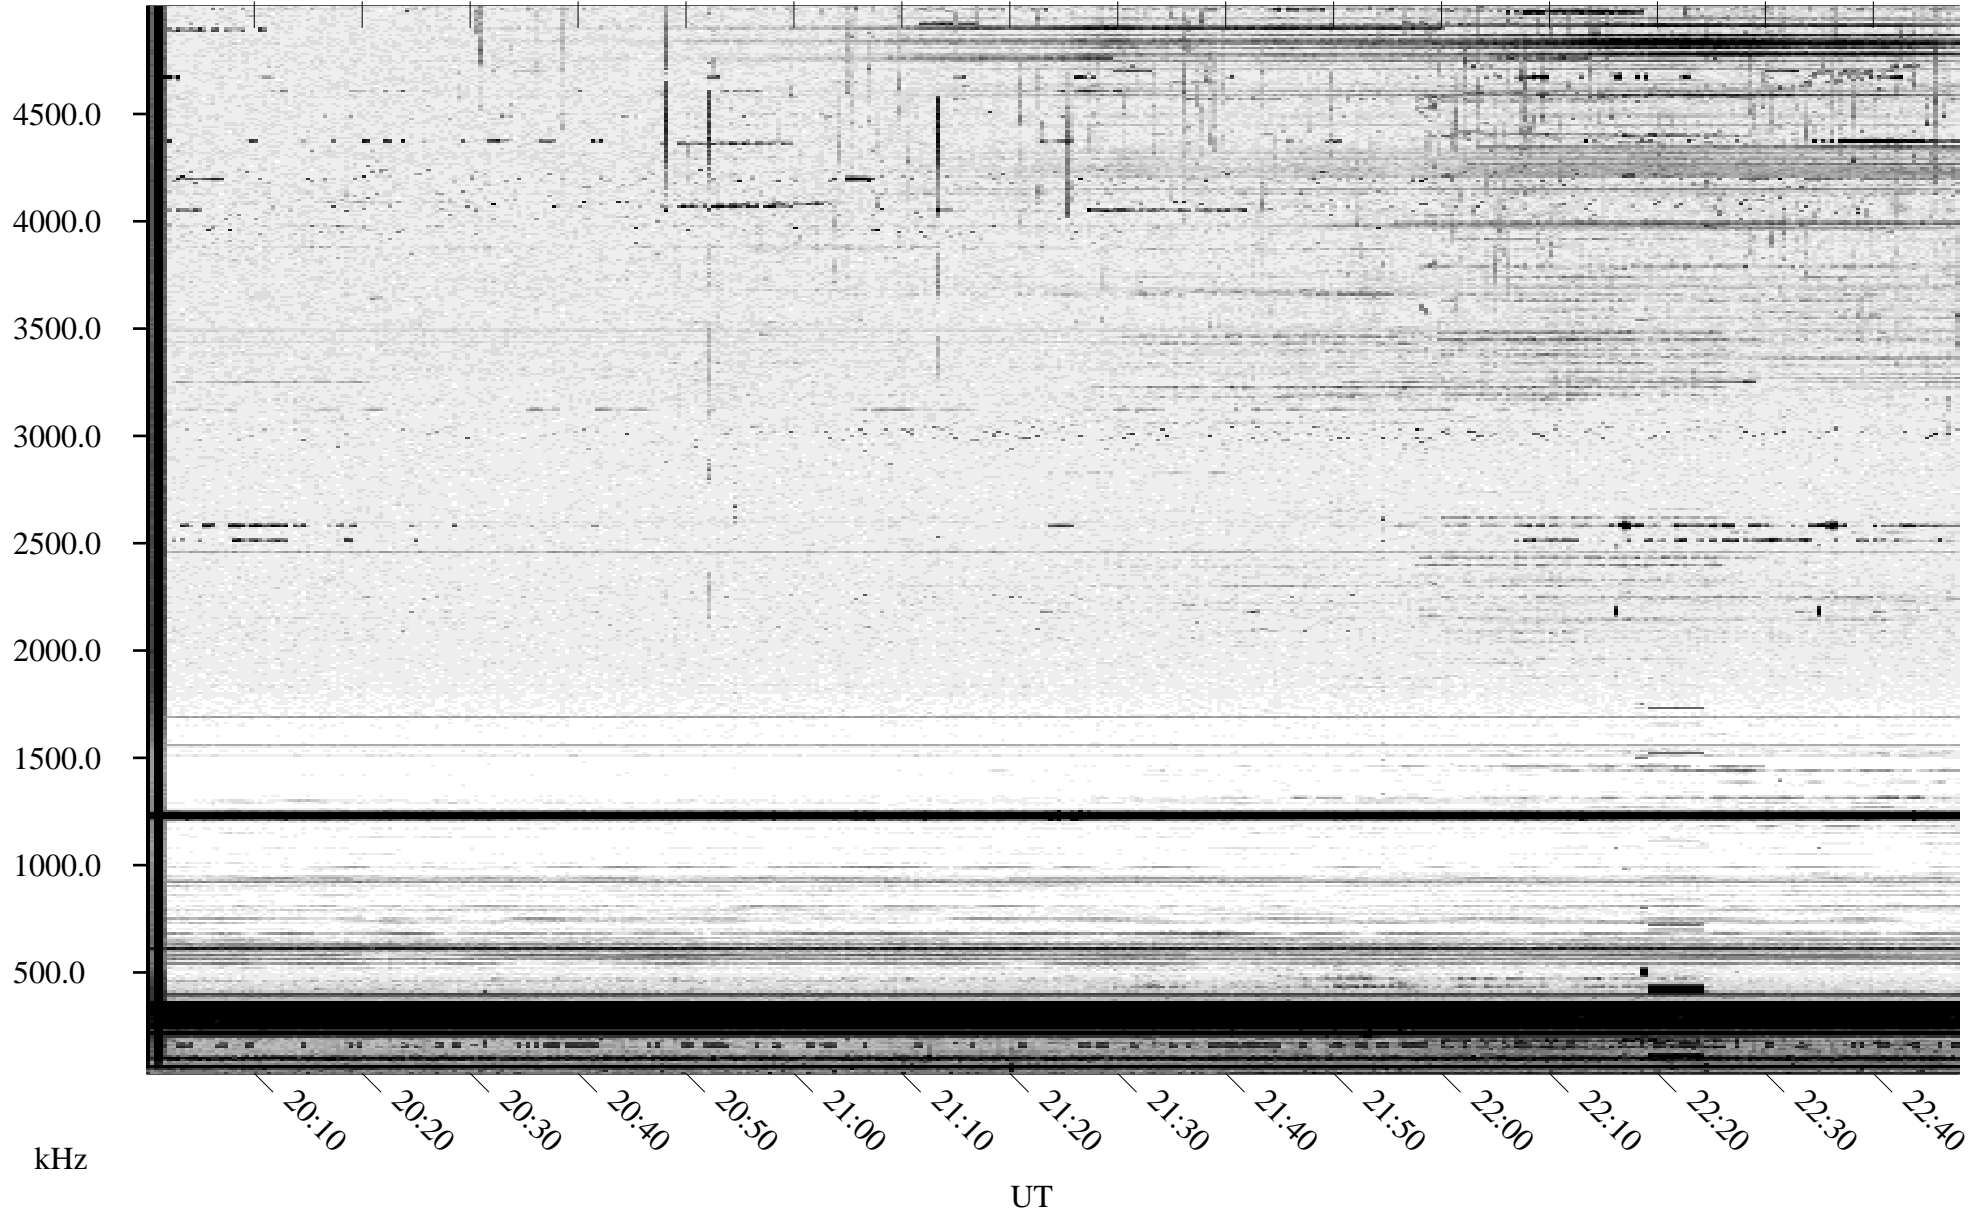

09/22/1994 Churchill, Manitoba

Linear Scale Black = 161 White = 15

ch94265l.r00m max_12

Page 1

09/22/1994 Churchill, Manitoba

Linear Scale Black = 161 White = 15

ch94265l.r00m max_12

Page 2

09/23/1994 Churchill, Manitoba

Linear Scale Black = 161 White = 15

ch94265l.r00m max_12

Page 3

09/23/1994 Churchill, Manitoba

Linear Scale Black = 161 White = 15

ch94265l.r00m max_12

Page 4

09/23/1994 Churchill, Manitoba

Linear Scale Black = 161 White = 15

ch94265l.r00m max_12

Page 5

09/23/1994 Churchill, Manitoba

Linear Scale Black = 161 White = 15

ch94265l.r00m max_12

Page 6

09/23/1994 Churchill, Manitoba

Linear Scale Black = 161 White = 15

ch94265l.r00m max_12

Page 7

09/23/1994 Churchill, Manitoba

Linear Scale Black = 161 White = 15

ch94265l.r00m max_12

UT