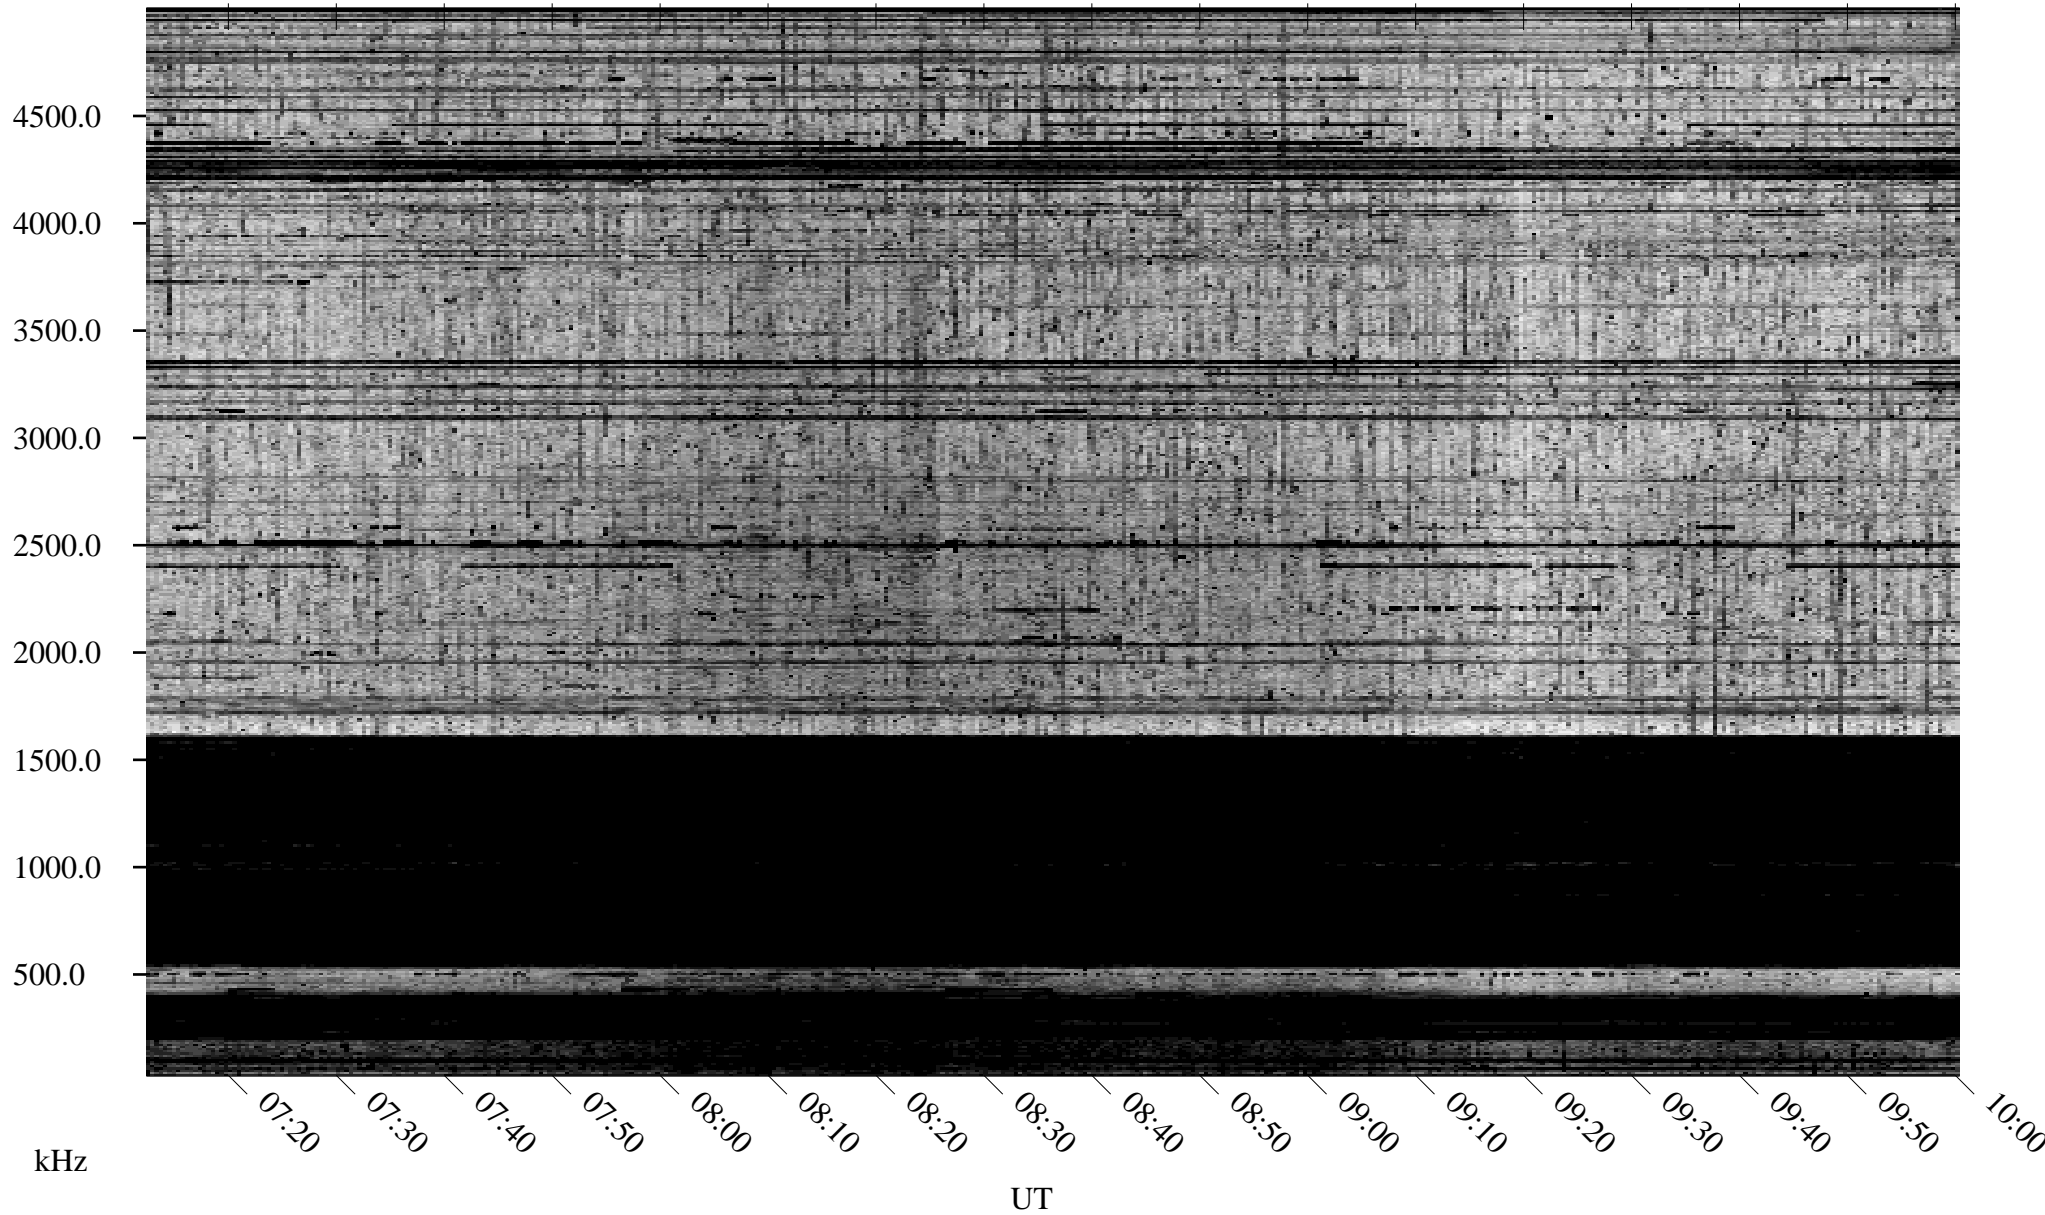

09/22/1994 Churchill, Manitoba

Linear Scale Black = 161 White = 15

ch94265l.r00m max_12

Page 1

09/22/1994 Churchill, Manitoba

Linear Scale Black = 161 White = 15

ch94265l.r00m max_12

Page 2

09/23/1994 Churchill, Manitoba

Linear Scale Black = 161 White = 15

ch94265l.r00m max_12

Page 3

09/23/1994 Churchill, Manitoba

Linear Scale Black = 161 White = 15

ch94265l.r00m max_12

Page 4

09/23/1994 Churchill, Manitoba

Linear Scale Black = 161 White = 15

ch94265l.r00m max_12

Page 5

09/23/1994 Churchill, Manitoba

Linear Scale Black = 161 White = 15

ch94265l.r00m max_12

Page 6

09/23/1994 Churchill, Manitoba

Linear Scale Black = 161 White = 15

ch94265l.r00m max_12

Page 7

09/23/1994 Churchill, Manitoba

Linear Scale Black = 161 White = 15

ch94265l.r00m max_12

UT