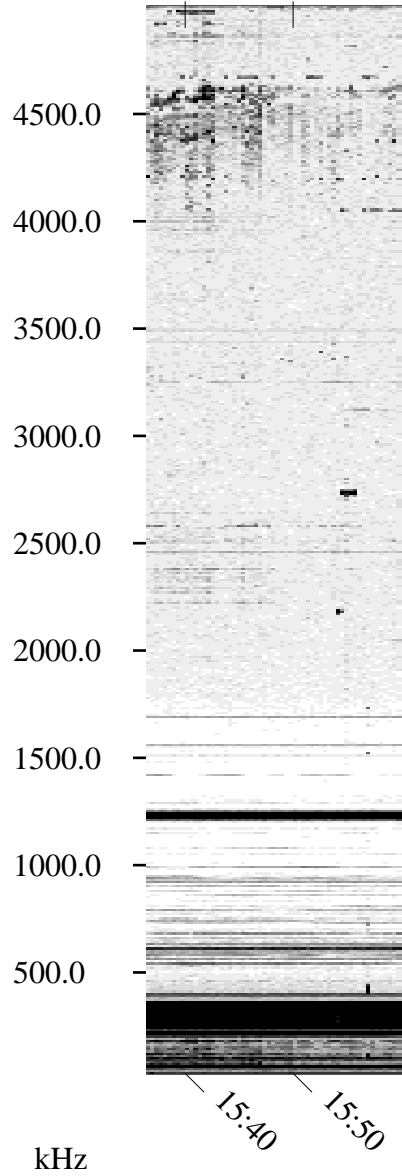

09/22/1994 Churchill, Manitoba

Linear Scale Black = 161 White = 15

ch94265l.r00m max_12

Page 1

09/22/1994 Churchill, Manitoba

Linear Scale Black = 161 White = 15

ch94265l.r00m max_12

Page 2

09/23/1994 Churchill, Manitoba

Linear Scale Black = 161 White = 15

ch94265l.r00m max_12

Page 3

09/23/1994 Churchill, Manitoba

Linear Scale Black = 161 White = 15

ch94265l.r00m max_12

Page 4

09/23/1994 Churchill, Manitoba

Linear Scale Black = 161 White = 15

ch94265l.r00m max_12

Page 5

09/23/1994 Churchill, Manitoba

Linear Scale Black = 161 White = 15

ch94265l.r00m max_12

Page 6

09/23/1994 Churchill, Manitoba

Linear Scale Black = 161 White = 15

ch94265l.r00m max_12

Page 7

09/23/1994 Churchill, Manitoba

Linear Scale Black = 161 White = 15

ch94265l.r00m max_12

UT