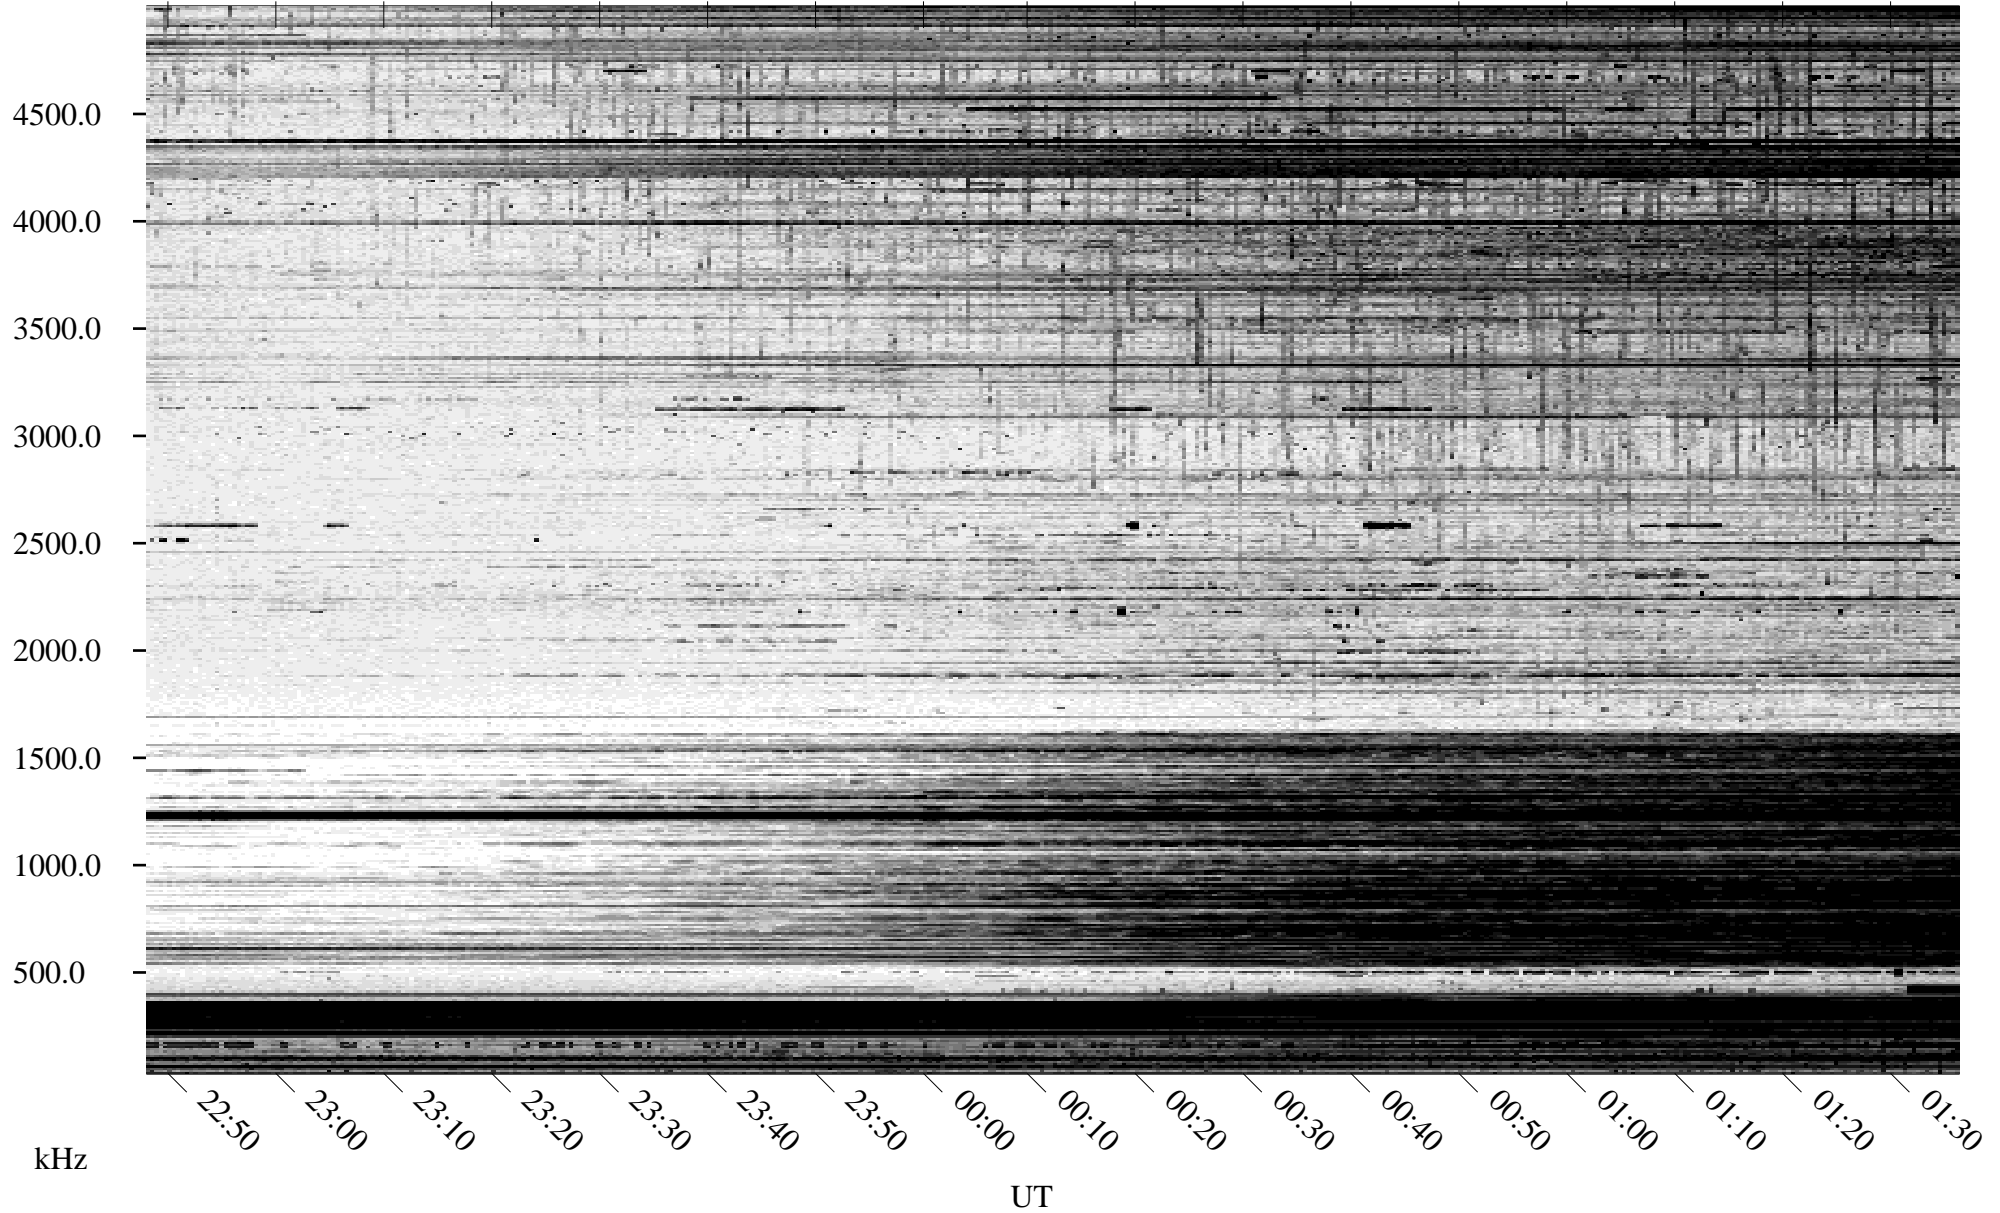

09/22/1994 Churchill, Manitoba

Linear Scale Black = 161 White = 15

ch94265l.r00m max_12

Page 1

09/22/1994 Churchill, Manitoba

Linear Scale Black = 161 White = 15

ch94265l.r00m max_12

Page 2

09/23/1994 Churchill, Manitoba

Linear Scale Black = 161 White = 15

ch94265l.r00m max_12

Page 3

09/23/1994 Churchill, Manitoba

Linear Scale Black = 161 White = 15

ch94265l.r00m max_12

Page 4

09/23/1994 Churchill, Manitoba

Linear Scale Black = 161 White = 15

ch94265l.r00m max_12

Page 5

09/23/1994 Churchill, Manitoba

Linear Scale Black = 161 White = 15

ch94265l.r00m max_12

Page 6

09/23/1994 Churchill, Manitoba

Linear Scale Black = 161 White = 15

ch94265l.r00m max_12

Page 7

09/23/1994 Churchill, Manitoba

Linear Scale Black = 161 White = 15

ch94265l.r00m max_12

UT