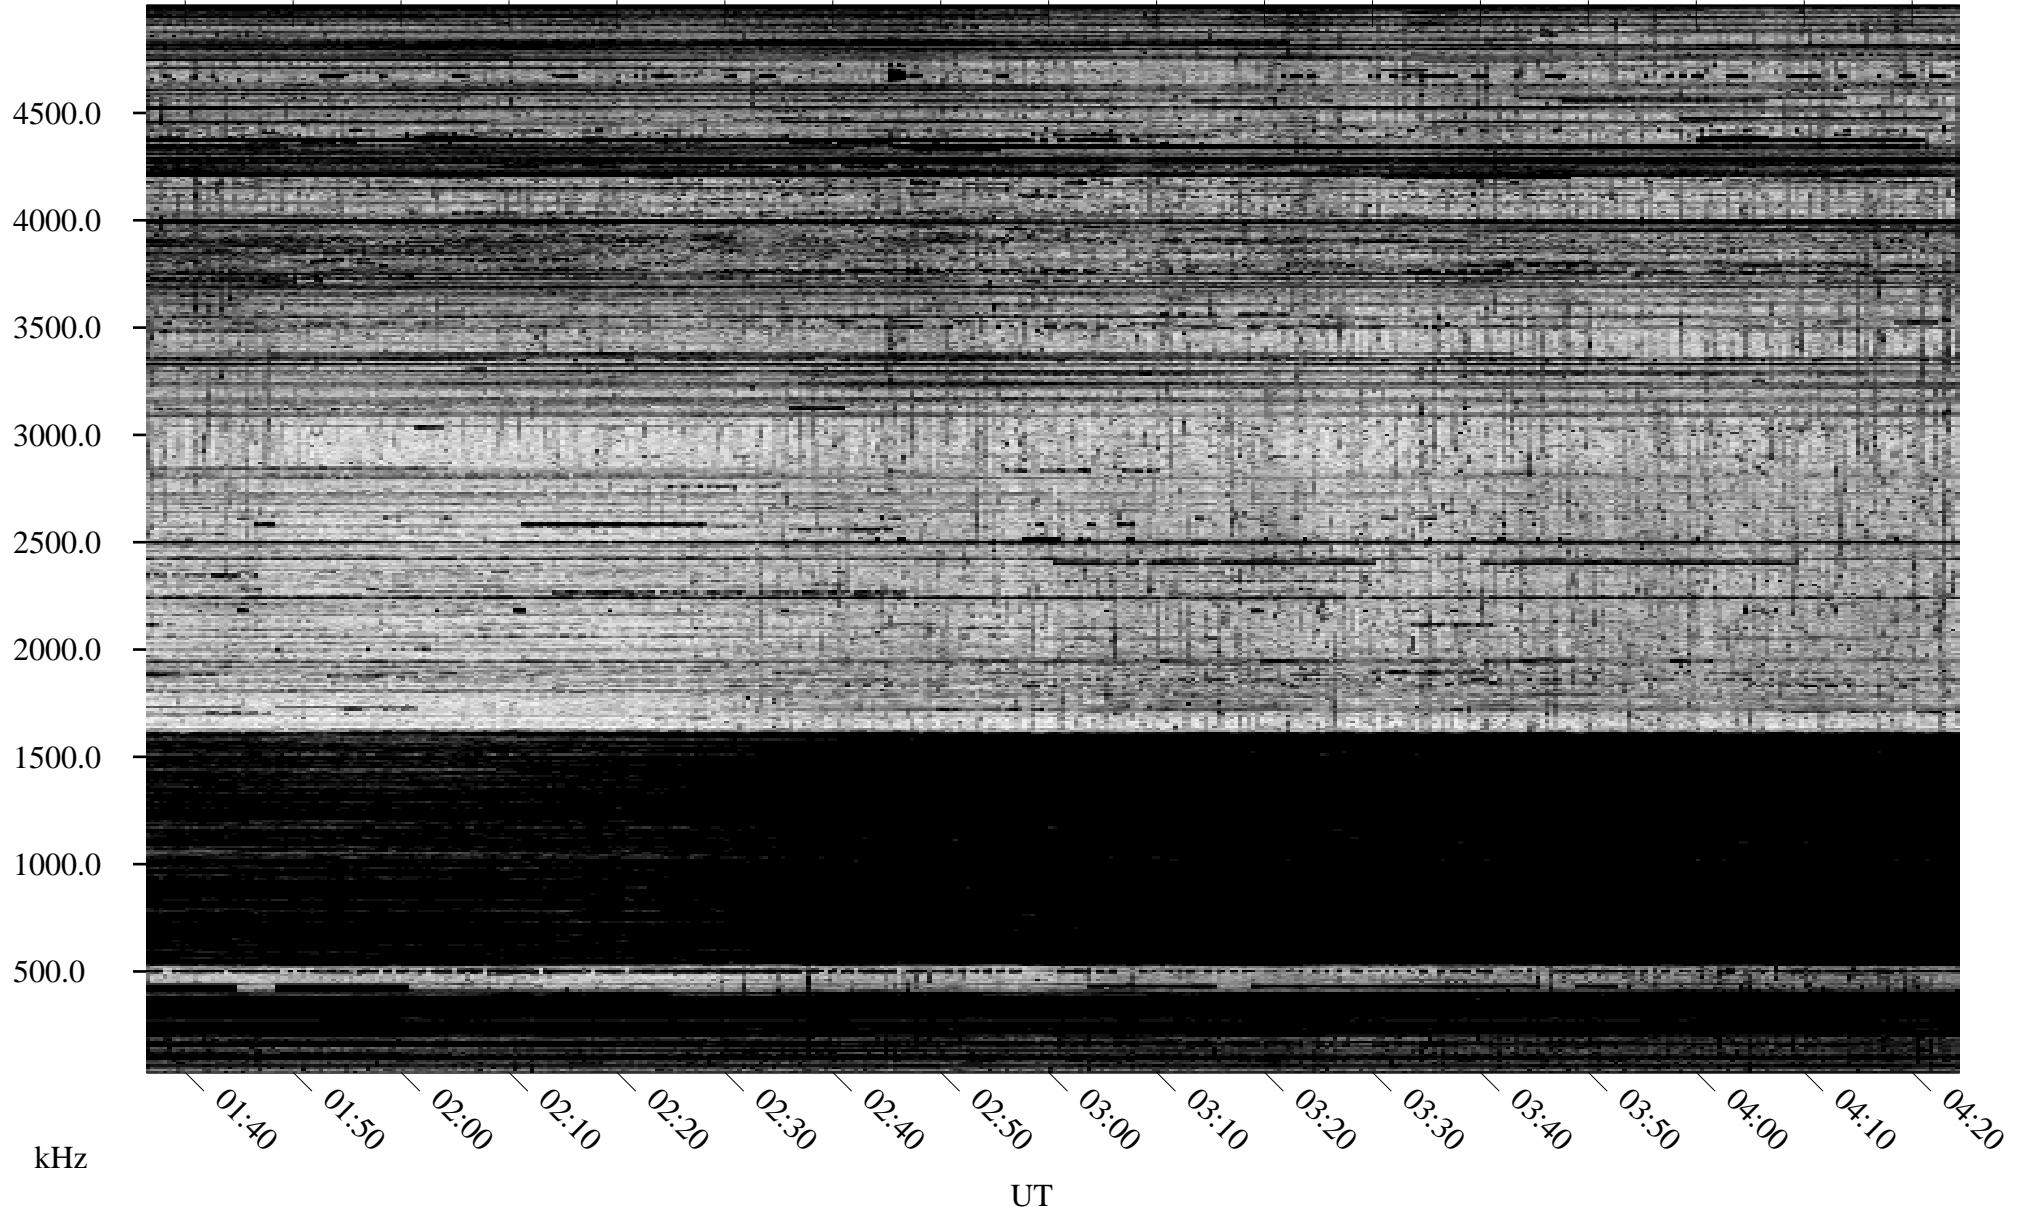

09/22/1994 Churchill, Manitoba

Linear Scale Black = 161 White = 15

ch94265l.r00m max_12

Page 1

09/22/1994 Churchill, Manitoba

Linear Scale Black = 161 White = 15

ch94265l.r00m max_12

Page 2

09/23/1994 Churchill, Manitoba

Linear Scale Black = 161 White = 15

ch94265l.r00m max_12

Page 3

09/23/1994 Churchill, Manitoba

Linear Scale Black = 161 White = 15

ch94265l.r00m max_12

Page 4

09/23/1994 Churchill, Manitoba

Linear Scale Black = 161 White = 15

ch94265l.r00m max_12

Page 5

09/23/1994 Churchill, Manitoba

Linear Scale Black = 161 White = 15

ch94265l.r00m max_12

Page 6

09/23/1994 Churchill, Manitoba

Linear Scale Black = 161 White = 15

ch94265l.r00m max_12

Page 7

09/23/1994 Churchill, Manitoba

Linear Scale Black = 161 White = 15

ch94265l.r00m max_12

UT