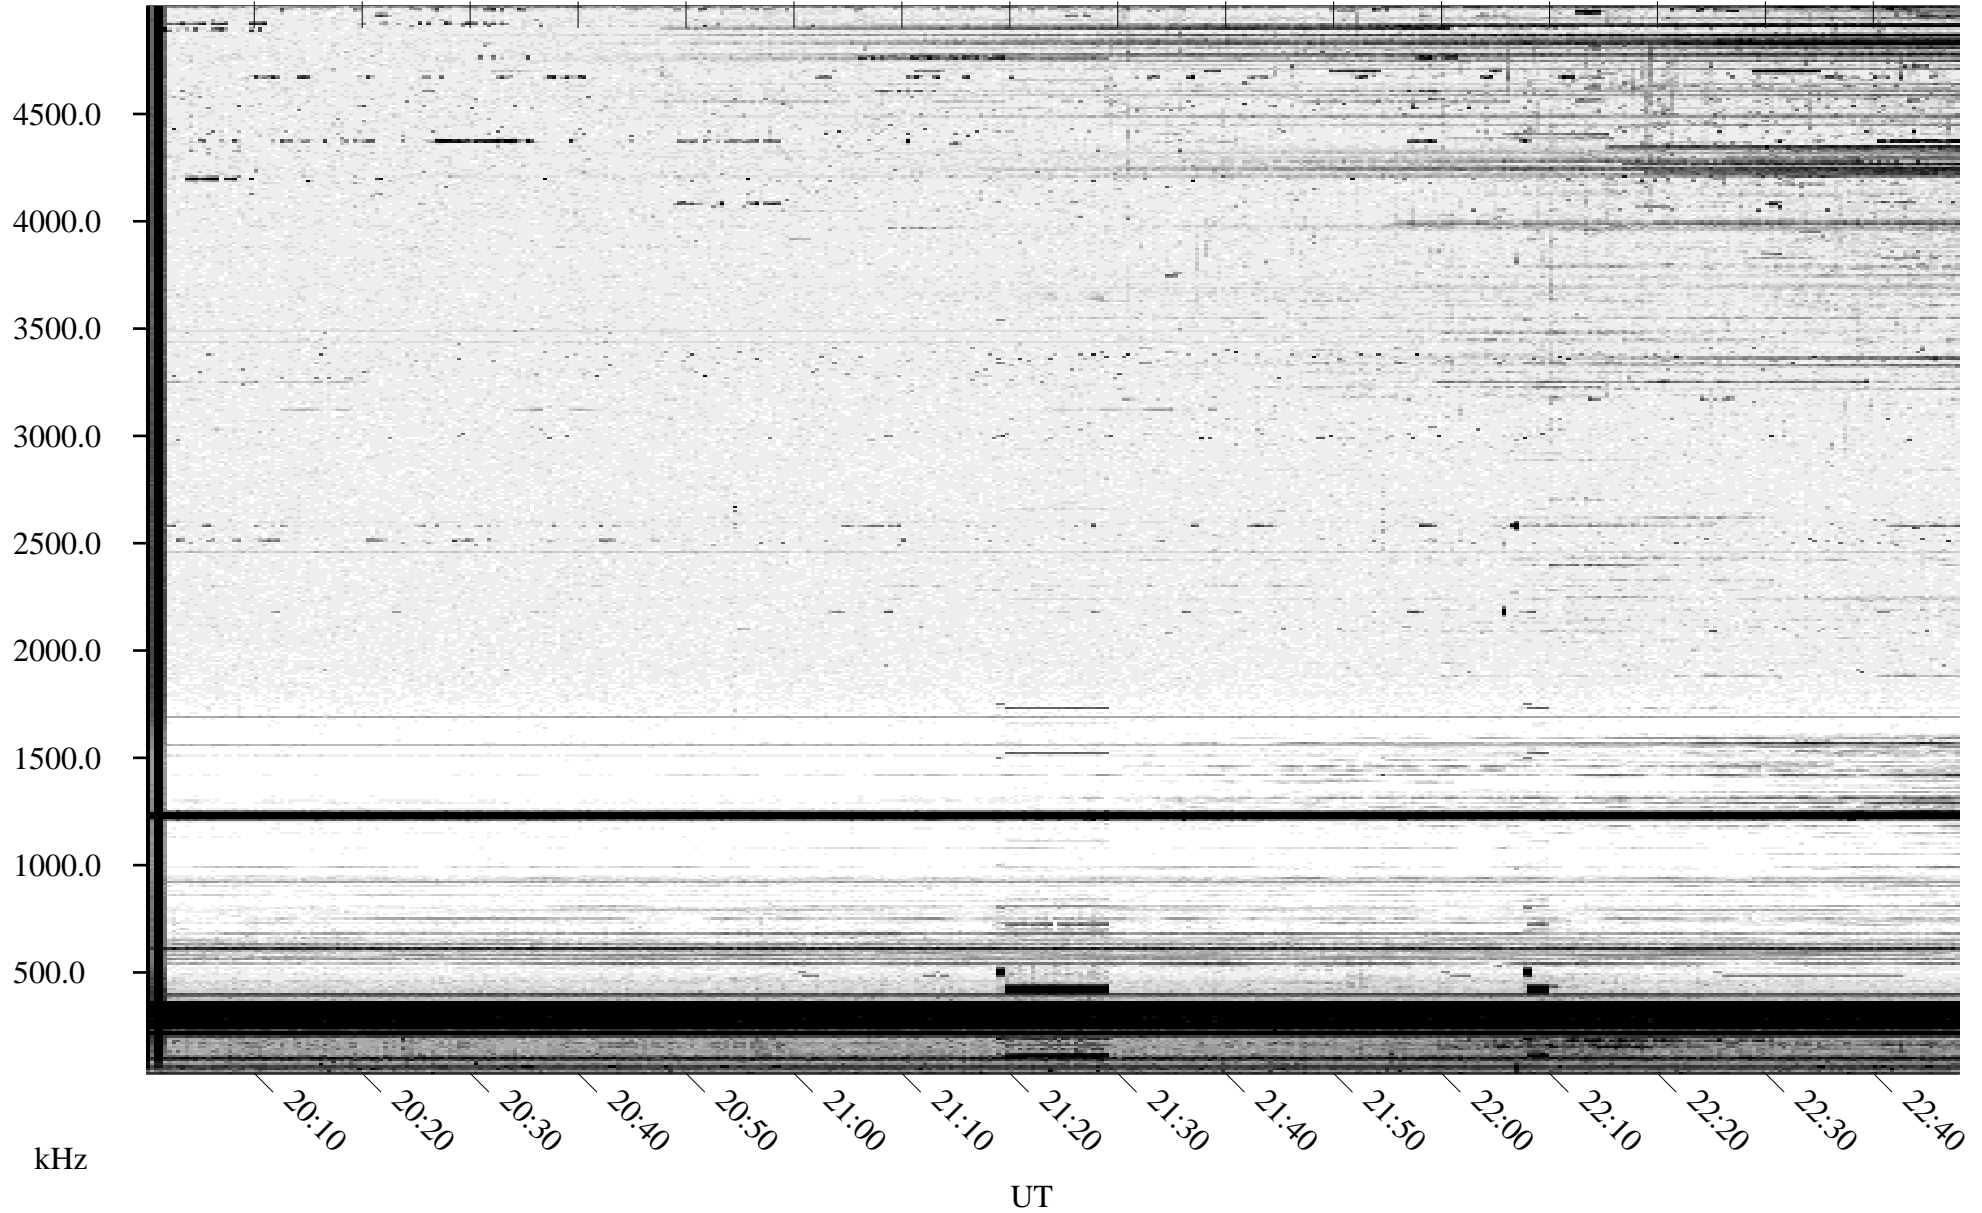

09/23/1994 Churchill, Manitoba

Linear Scale Black = 161 White = 15

ch94266l.r00m max_12

Page 1

09/23/1994 Churchill, Manitoba

Linear Scale Black = 161 White = 15

ch94266l.r00m max_12

Page 2

09/24/1994 Churchill, Manitoba

Linear Scale Black = 161 White = 15

ch94266l.r00m max_12

Page 3

09/24/1994 Churchill, Manitoba

Linear Scale Black = 161 White = 15

ch94266l.r00m max_12

Page 4

09/24/1994 Churchill, Manitoba

Linear Scale Black = 161 White = 15

ch94266l.r00m max_12

Page 5

09/24/1994 Churchill, Manitoba

Linear Scale Black = 161 White = 15

ch94266l.r00m max_12

Page 6

09/24/1994 Churchill, Manitoba

Linear Scale Black = 161 White = 15

ch94266l.r00m max_12

Page 7

09/24/1994 Churchill, Manitoba

Linear Scale Black = 161 White = 15

ch94266l.r00m max_12

Page 8