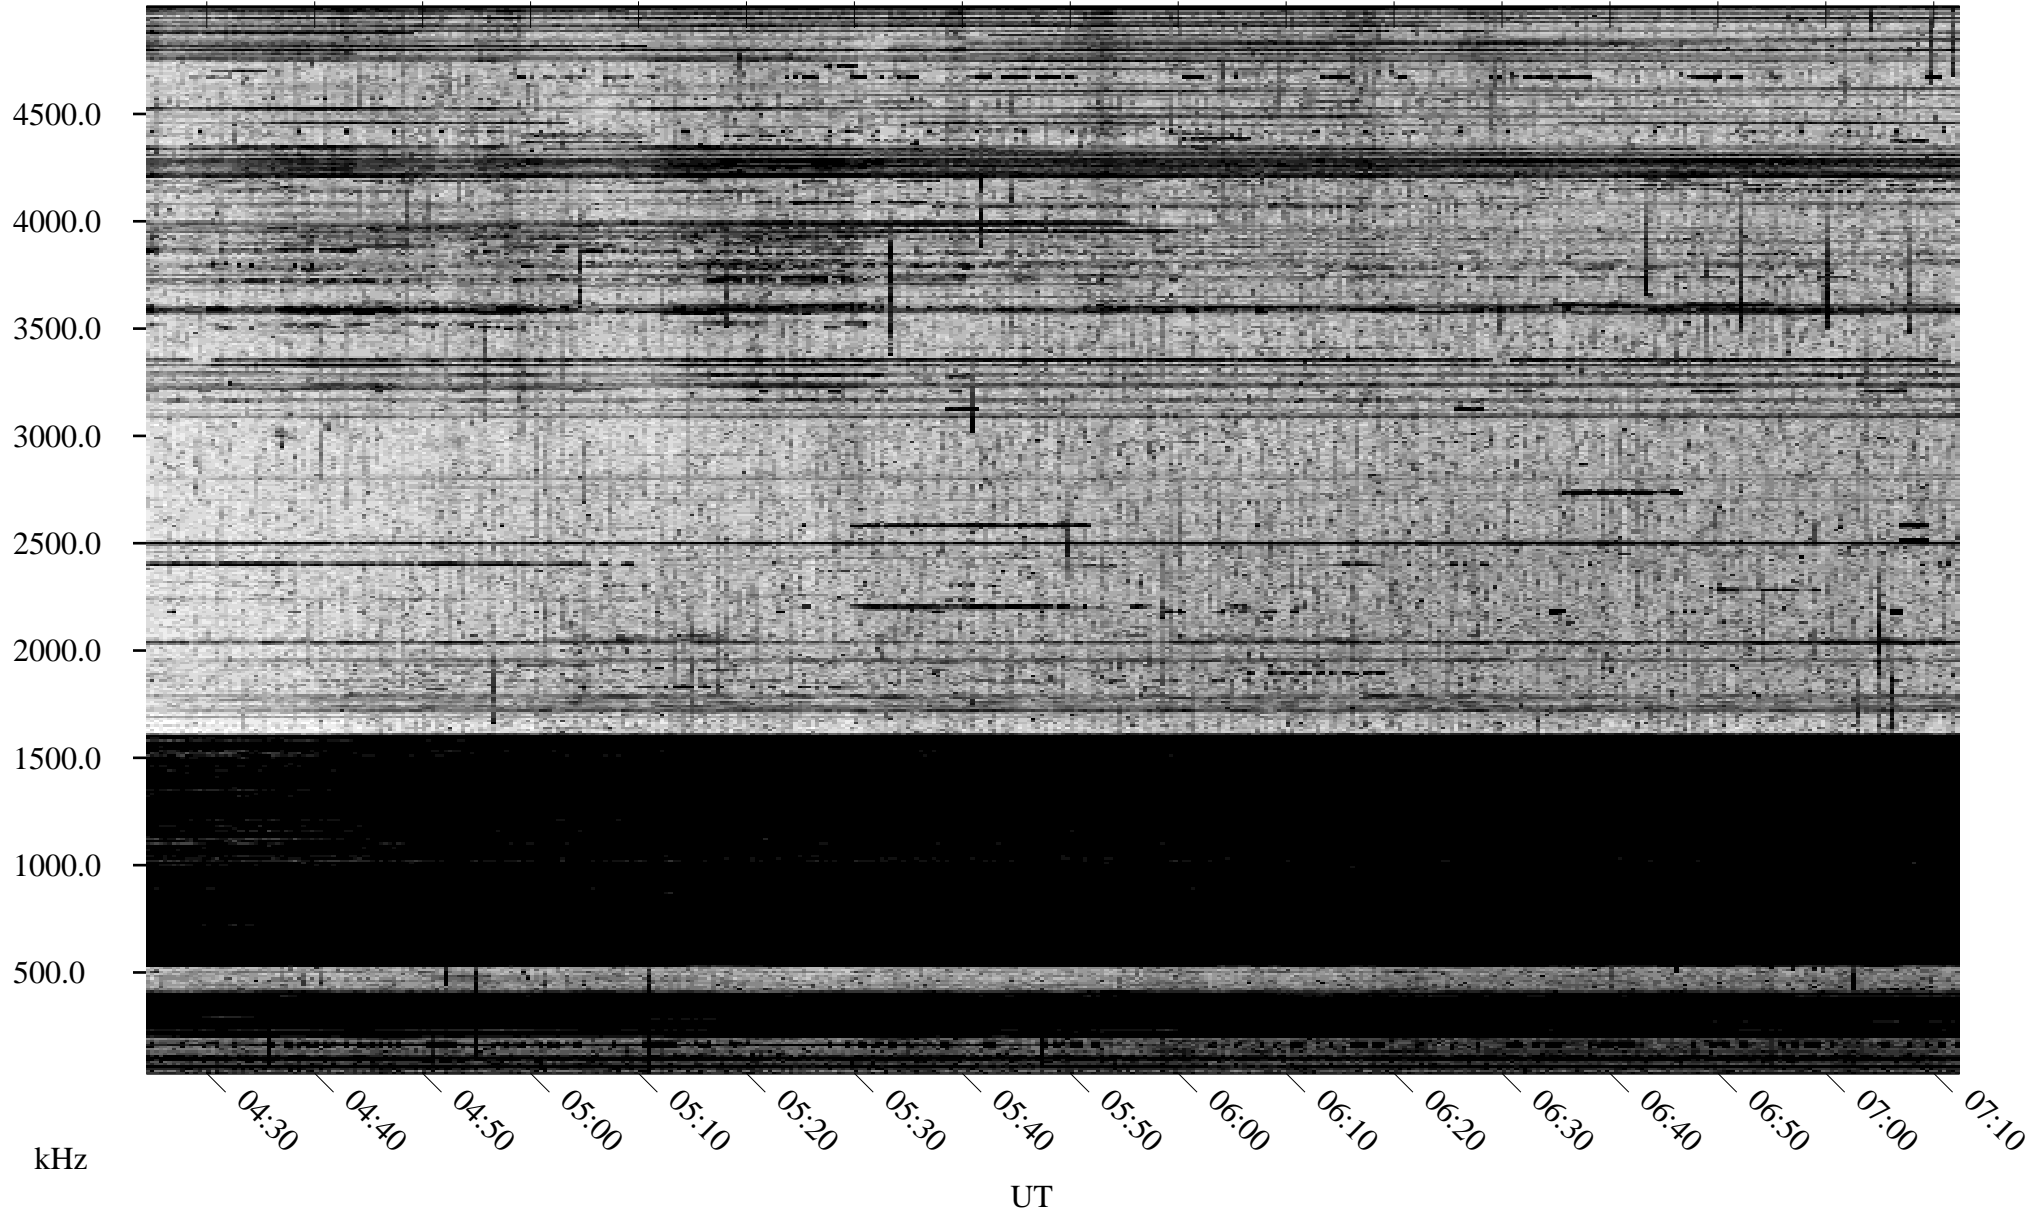

09/23/1994 Churchill, Manitoba

Linear Scale Black = 161 White = 15

ch94266l.r00m max_12

Page 1

09/23/1994 Churchill, Manitoba

Linear Scale Black = 161 White = 15

ch94266l.r00m max_12

Page 2

09/24/1994 Churchill, Manitoba

Linear Scale Black = 161 White = 15

ch94266l.r00m max_12

Page 3

09/24/1994 Churchill, Manitoba

Linear Scale Black = 161 White = 15

ch94266l.r00m max_12

Page 4

09/24/1994 Churchill, Manitoba

Linear Scale Black = 161 White = 15

ch94266l.r00m max_12

Page 5

09/24/1994 Churchill, Manitoba

Linear Scale Black = 161 White = 15

ch94266l.r00m max_12

Page 6

09/24/1994 Churchill, Manitoba

Linear Scale Black = 161 White = 15

ch94266l.r00m max_12

Page 7

09/24/1994 Churchill, Manitoba

Linear Scale Black = 161 White = 15

ch94266l.r00m max_12

Page 8