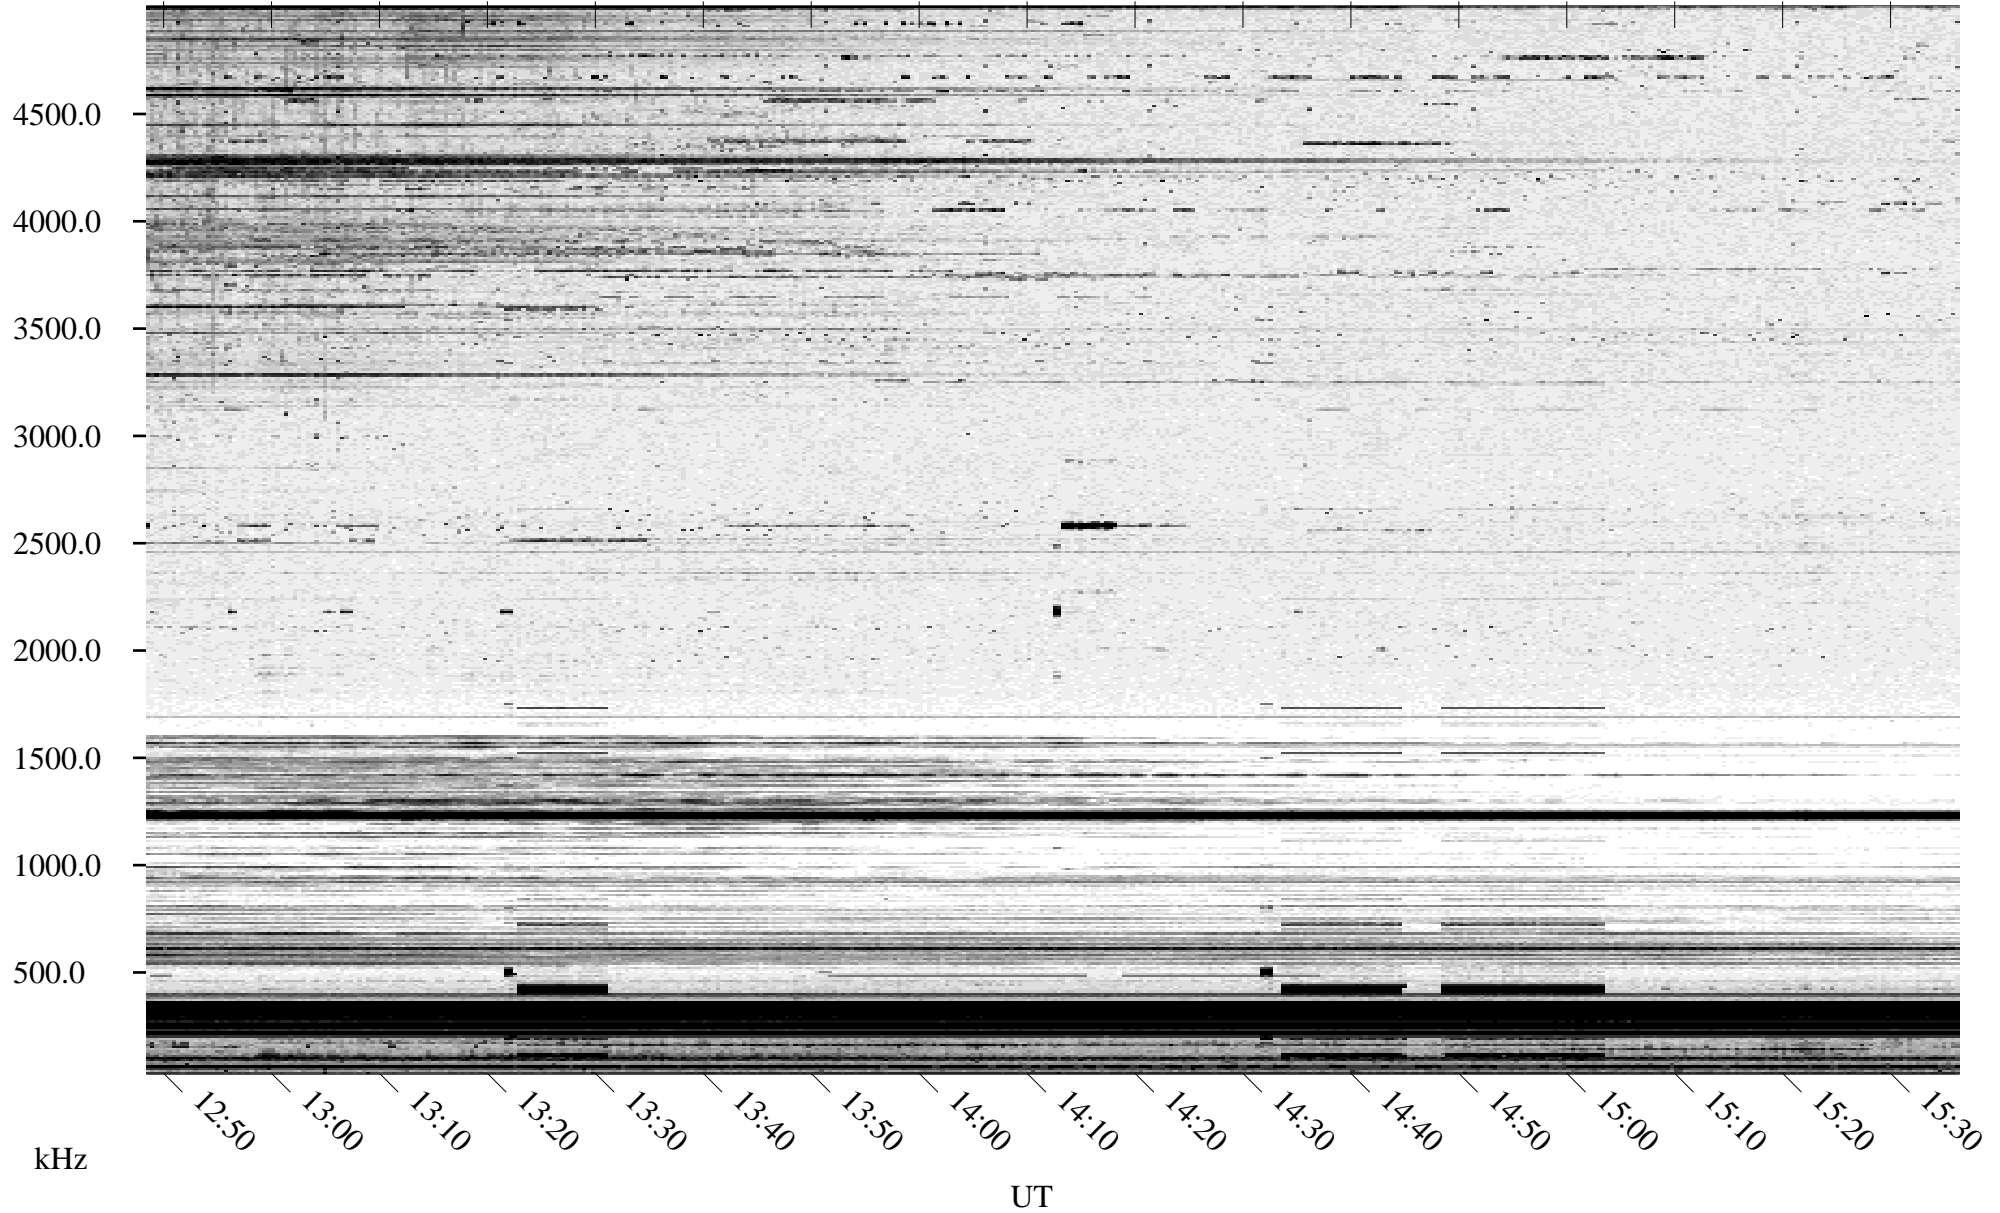

09/23/1994 Churchill, Manitoba

Linear Scale Black = 161 White = 15

ch94266l.r00m max_12

Page 1

09/23/1994 Churchill, Manitoba

Linear Scale Black = 161 White = 15

ch94266l.r00m max_12

Page 2

09/24/1994 Churchill, Manitoba

Linear Scale Black = 161 White = 15

ch94266l.r00m max_12

Page 3

09/24/1994 Churchill, Manitoba

Linear Scale Black = 161 White = 15

ch94266l.r00m max_12

Page 4

09/24/1994 Churchill, Manitoba

Linear Scale Black = 161 White = 15

ch94266l.r00m max_12

Page 5

09/24/1994 Churchill, Manitoba

Linear Scale Black = 161 White = 15

ch94266l.r00m max_12

Page 6

09/24/1994 Churchill, Manitoba

Linear Scale Black = 161 White = 15

ch94266l.r00m max_12

Page 7

09/24/1994 Churchill, Manitoba

Linear Scale Black = 161 White = 15

ch94266l.r00m max_12

Page 8