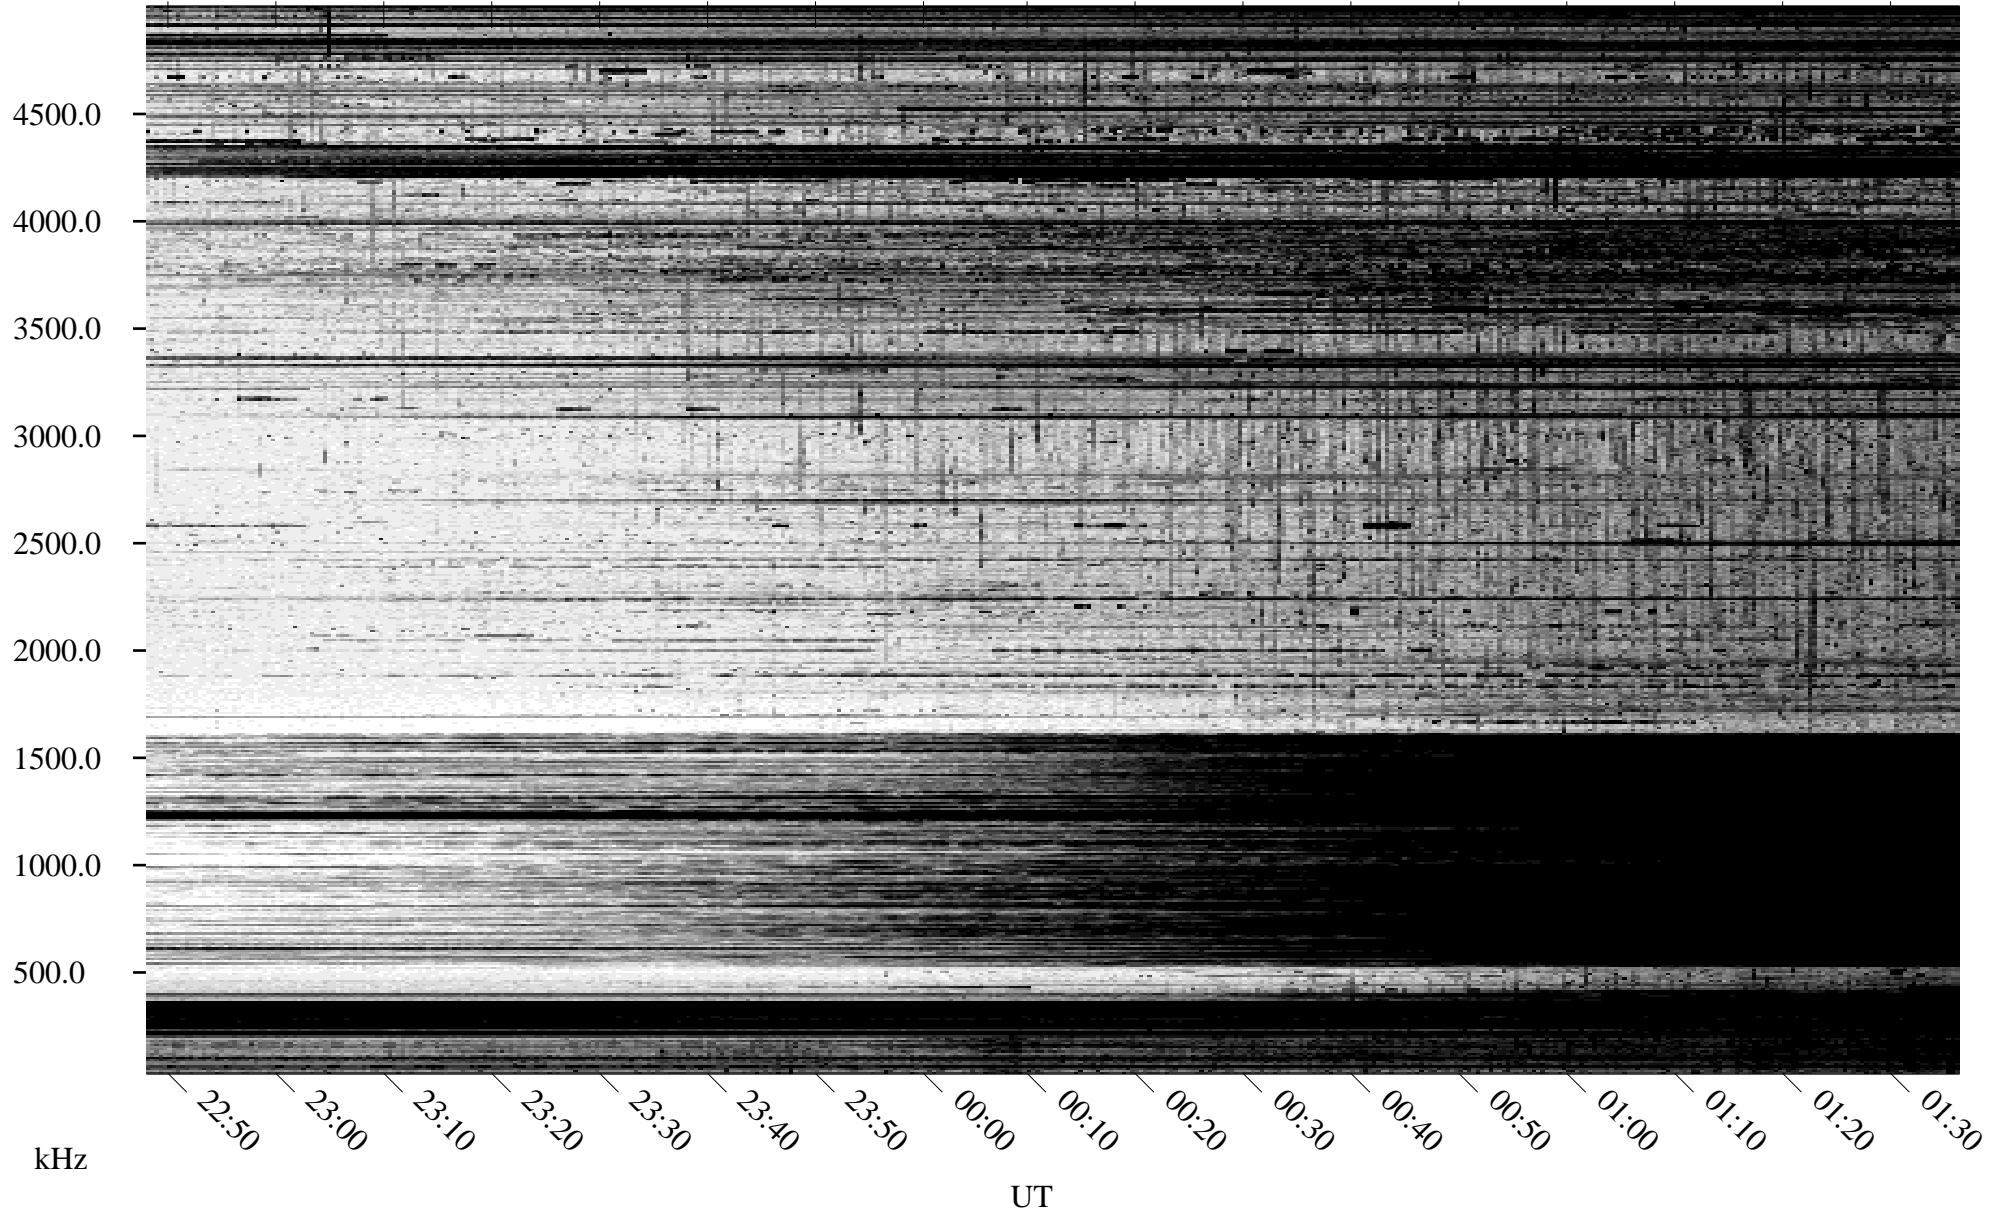

09/23/1994 Churchill, Manitoba

Linear Scale Black = 161 White = 15

ch94266l.r00m max_12

Page 1

09/23/1994 Churchill, Manitoba

Linear Scale Black = 161 White = 15

ch94266l.r00m max_12

Page 2

09/24/1994 Churchill, Manitoba

Linear Scale Black = 161 White = 15

ch94266l.r00m max_12

Page 3

09/24/1994 Churchill, Manitoba

Linear Scale Black = 161 White = 15

ch94266l.r00m max_12

Page 4

09/24/1994 Churchill, Manitoba

Linear Scale Black = 161 White = 15

ch94266l.r00m max_12

Page 5

09/24/1994 Churchill, Manitoba

Linear Scale Black = 161 White = 15

ch94266l.r00m max_12

Page 6

09/24/1994 Churchill, Manitoba

Linear Scale Black = 161 White = 15

ch94266l.r00m max_12

Page 7

09/24/1994 Churchill, Manitoba

Linear Scale Black = 161 White = 15

ch94266l.r00m max_12

Page 8