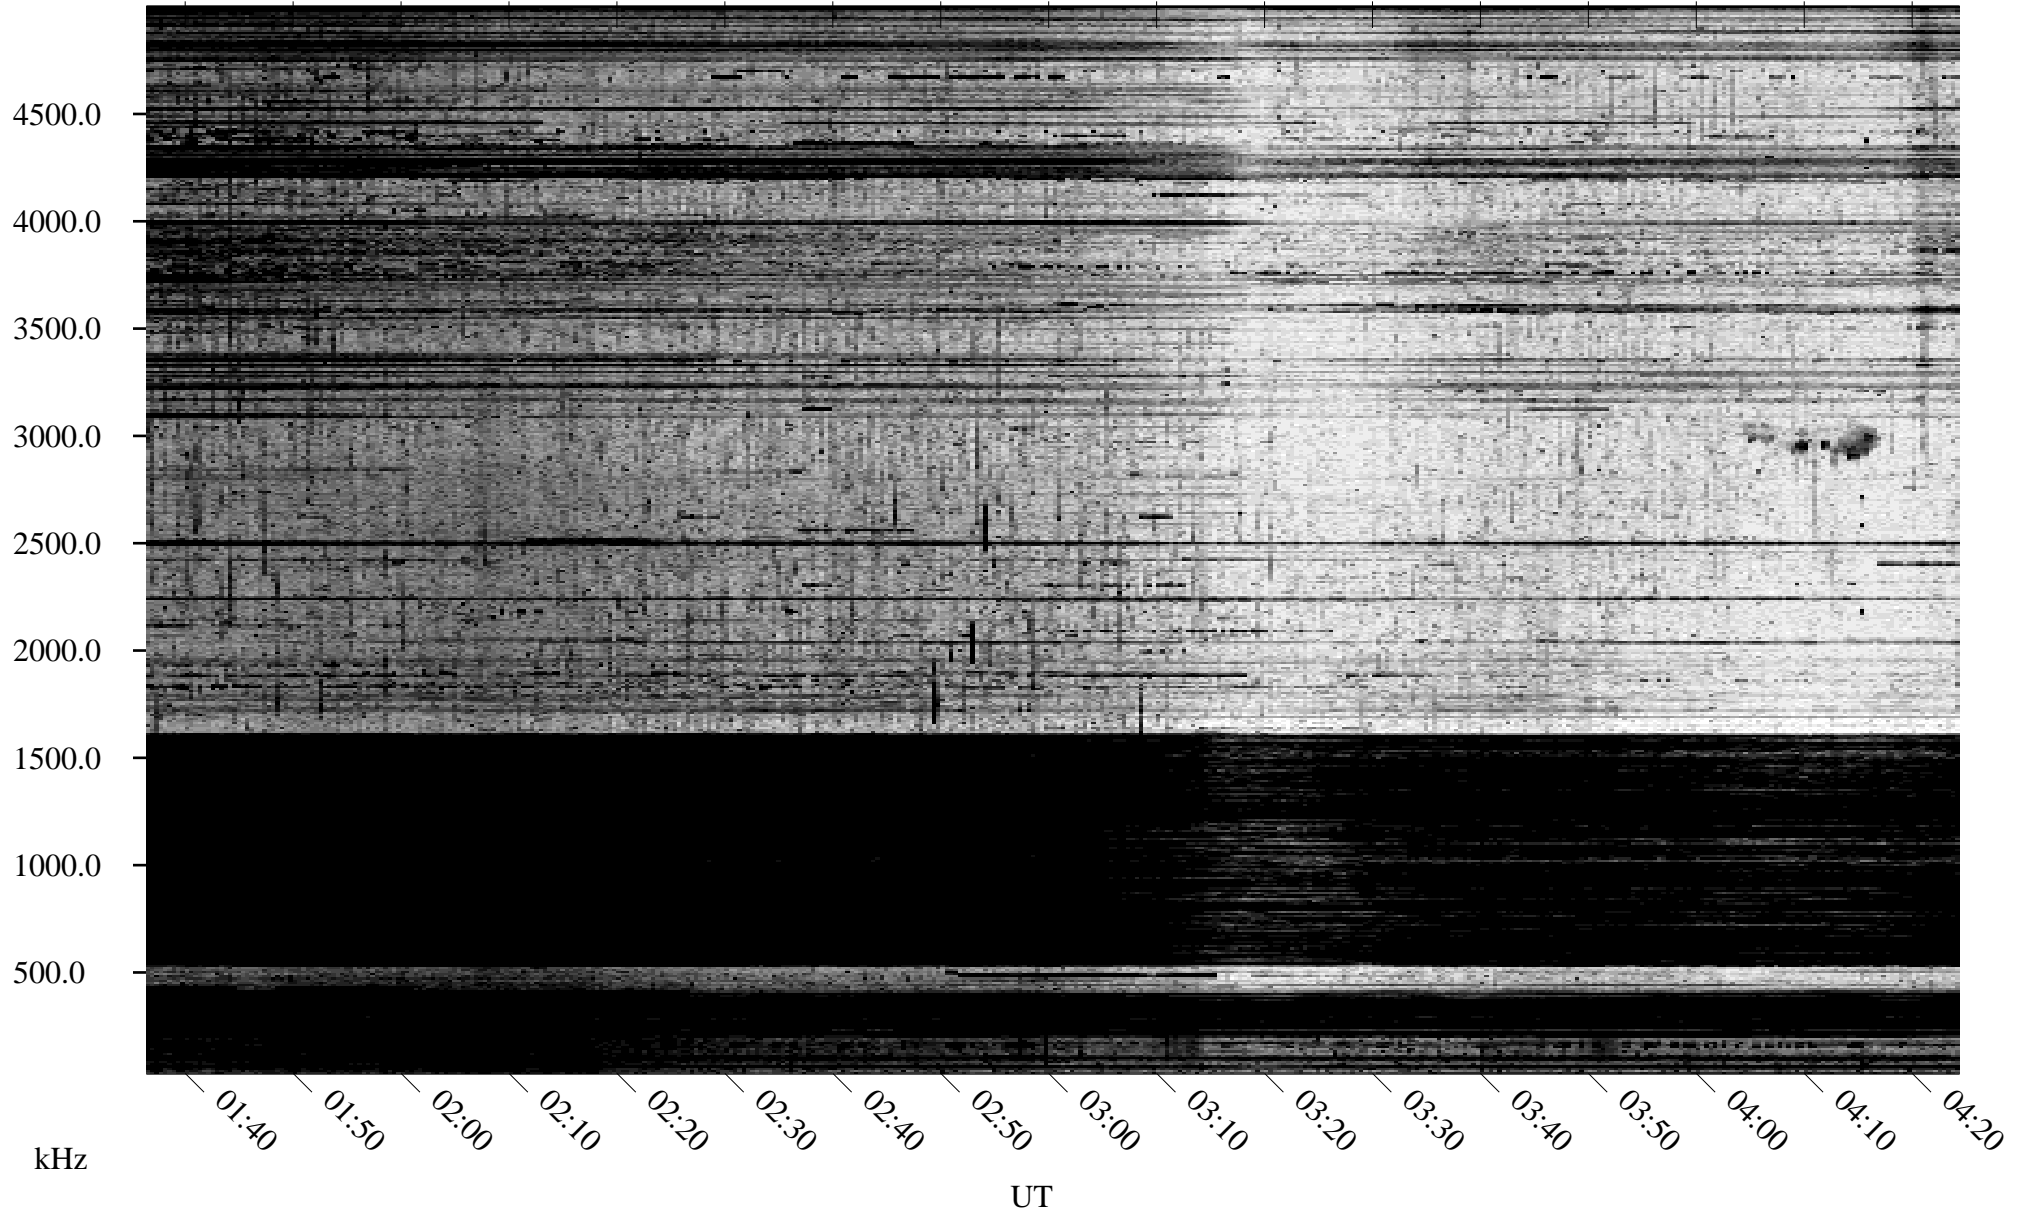

09/23/1994 Churchill, Manitoba

Linear Scale Black = 161 White = 15

ch94266l.r00m max_12

Page 1

09/23/1994 Churchill, Manitoba

Linear Scale Black = 161 White = 15

ch94266l.r00m max_12

Page 2

09/24/1994 Churchill, Manitoba

Linear Scale Black = 161 White = 15

ch94266l.r00m max_12

Page 3

09/24/1994 Churchill, Manitoba

Linear Scale Black = 161 White = 15

ch94266l.r00m max_12

Page 4

09/24/1994 Churchill, Manitoba

Linear Scale Black = 161 White = 15

ch94266l.r00m max_12

Page 5

09/24/1994 Churchill, Manitoba

Linear Scale Black = 161 White = 15

ch94266l.r00m max_12

Page 6

09/24/1994 Churchill, Manitoba

Linear Scale Black = 161 White = 15

ch94266l.r00m max_12

Page 7

09/24/1994 Churchill, Manitoba

Linear Scale Black = 161 White = 15

ch94266l.r00m max_12

Page 8