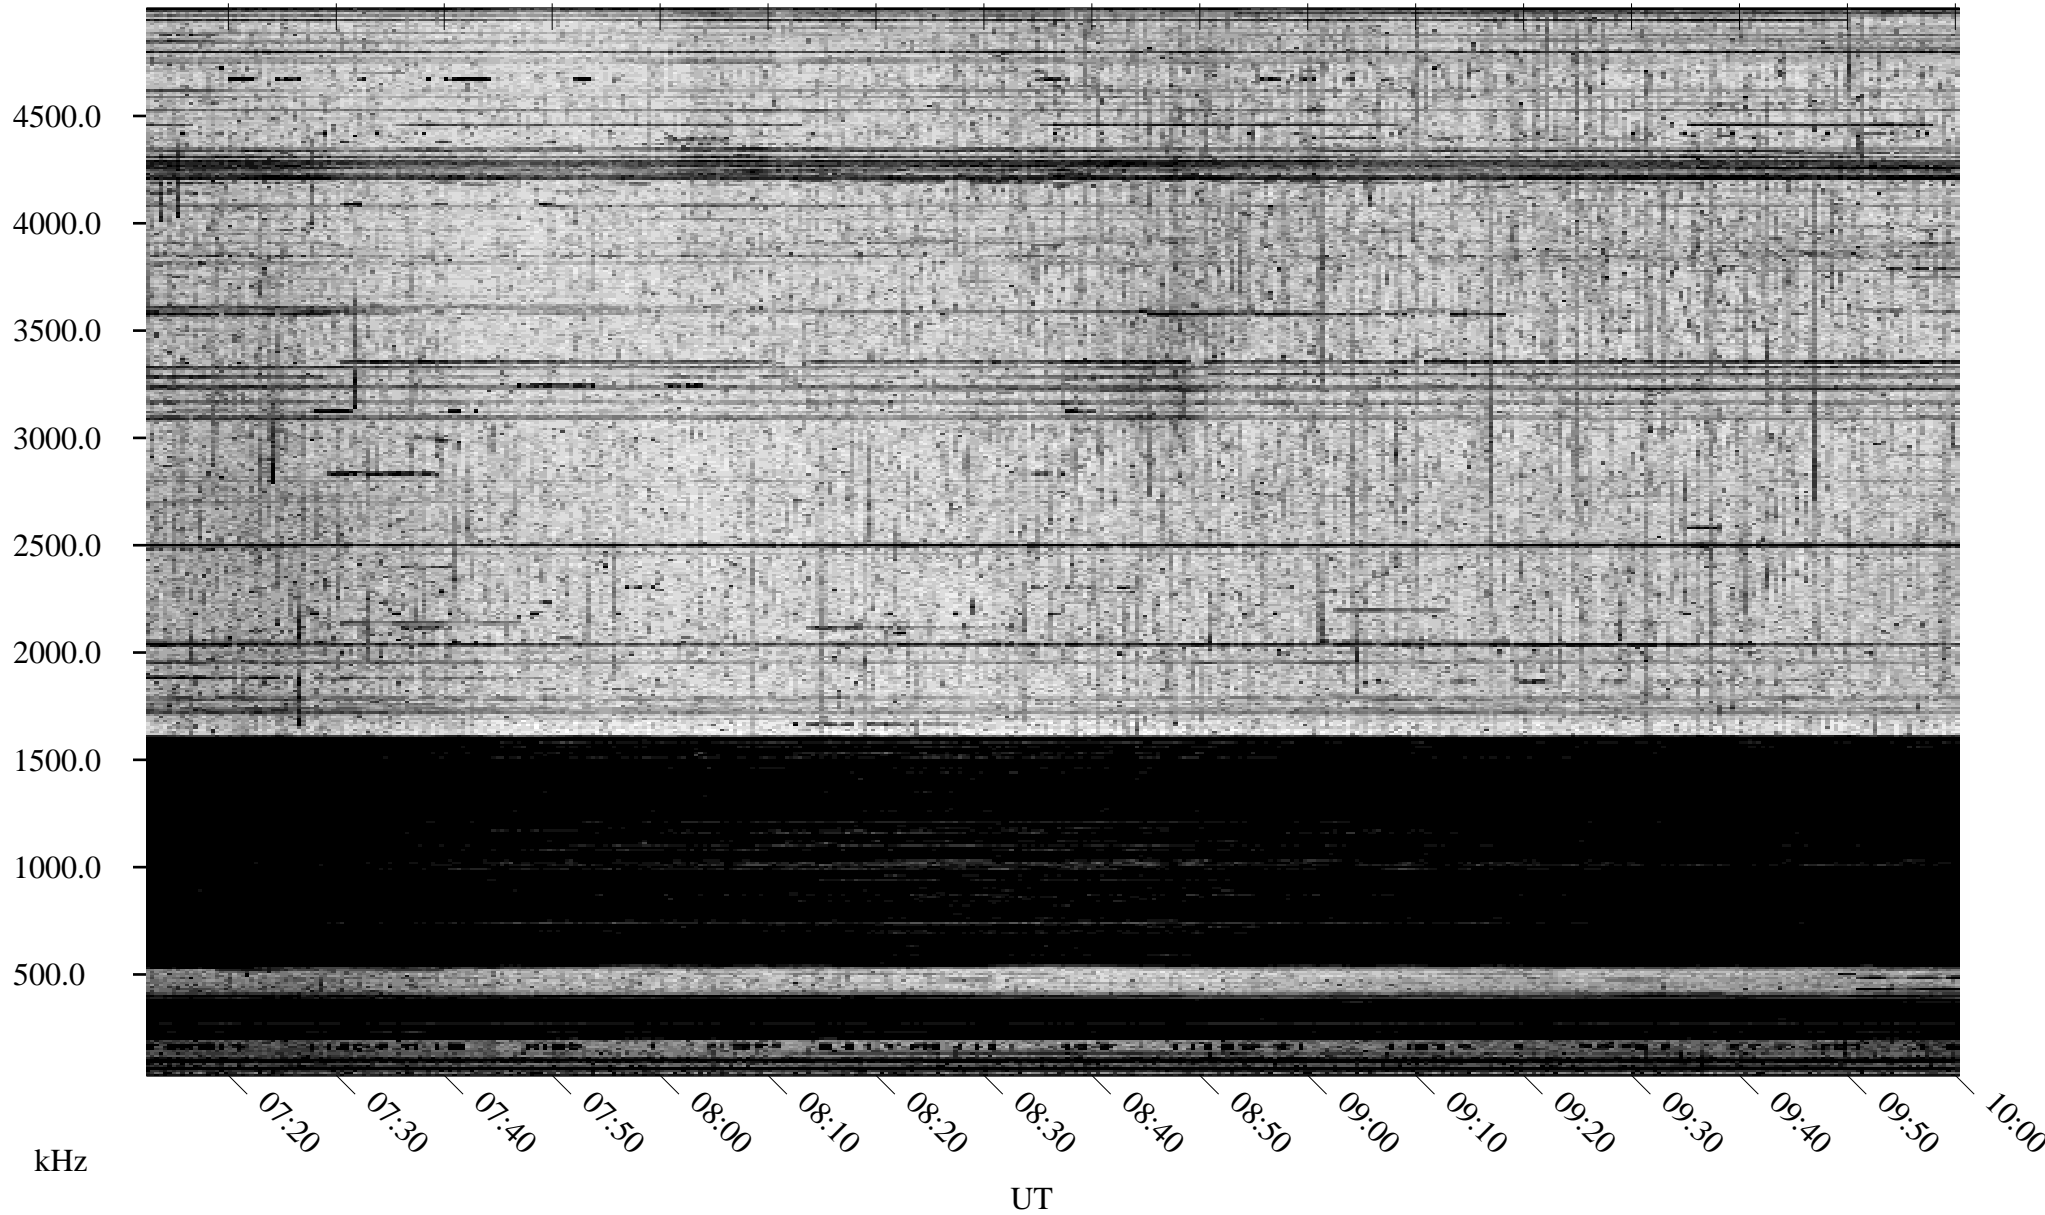

09/23/1994 Churchill, Manitoba

Linear Scale Black = 161 White = 15

ch94266l.r00m max_12

Page 1

09/23/1994 Churchill, Manitoba

Linear Scale Black = 161 White = 15

ch94266l.r00m max_12

Page 2

09/24/1994 Churchill, Manitoba

Linear Scale Black = 161 White = 15

ch94266l.r00m max_12

Page 3

09/24/1994 Churchill, Manitoba

Linear Scale Black = 161 White = 15

ch94266l.r00m max_12

Page 4

09/24/1994 Churchill, Manitoba

Linear Scale Black = 161 White = 15

ch94266l.r00m max_12

Page 5

09/24/1994 Churchill, Manitoba

Linear Scale Black = 161 White = 15

ch94266l.r00m max_12

Page 6

09/24/1994 Churchill, Manitoba

Linear Scale Black = 161 White = 15

ch94266l.r00m max_12

Page 7

09/24/1994 Churchill, Manitoba

Linear Scale Black = 161 White = 15

ch94266l.r00m max_12

Page 8