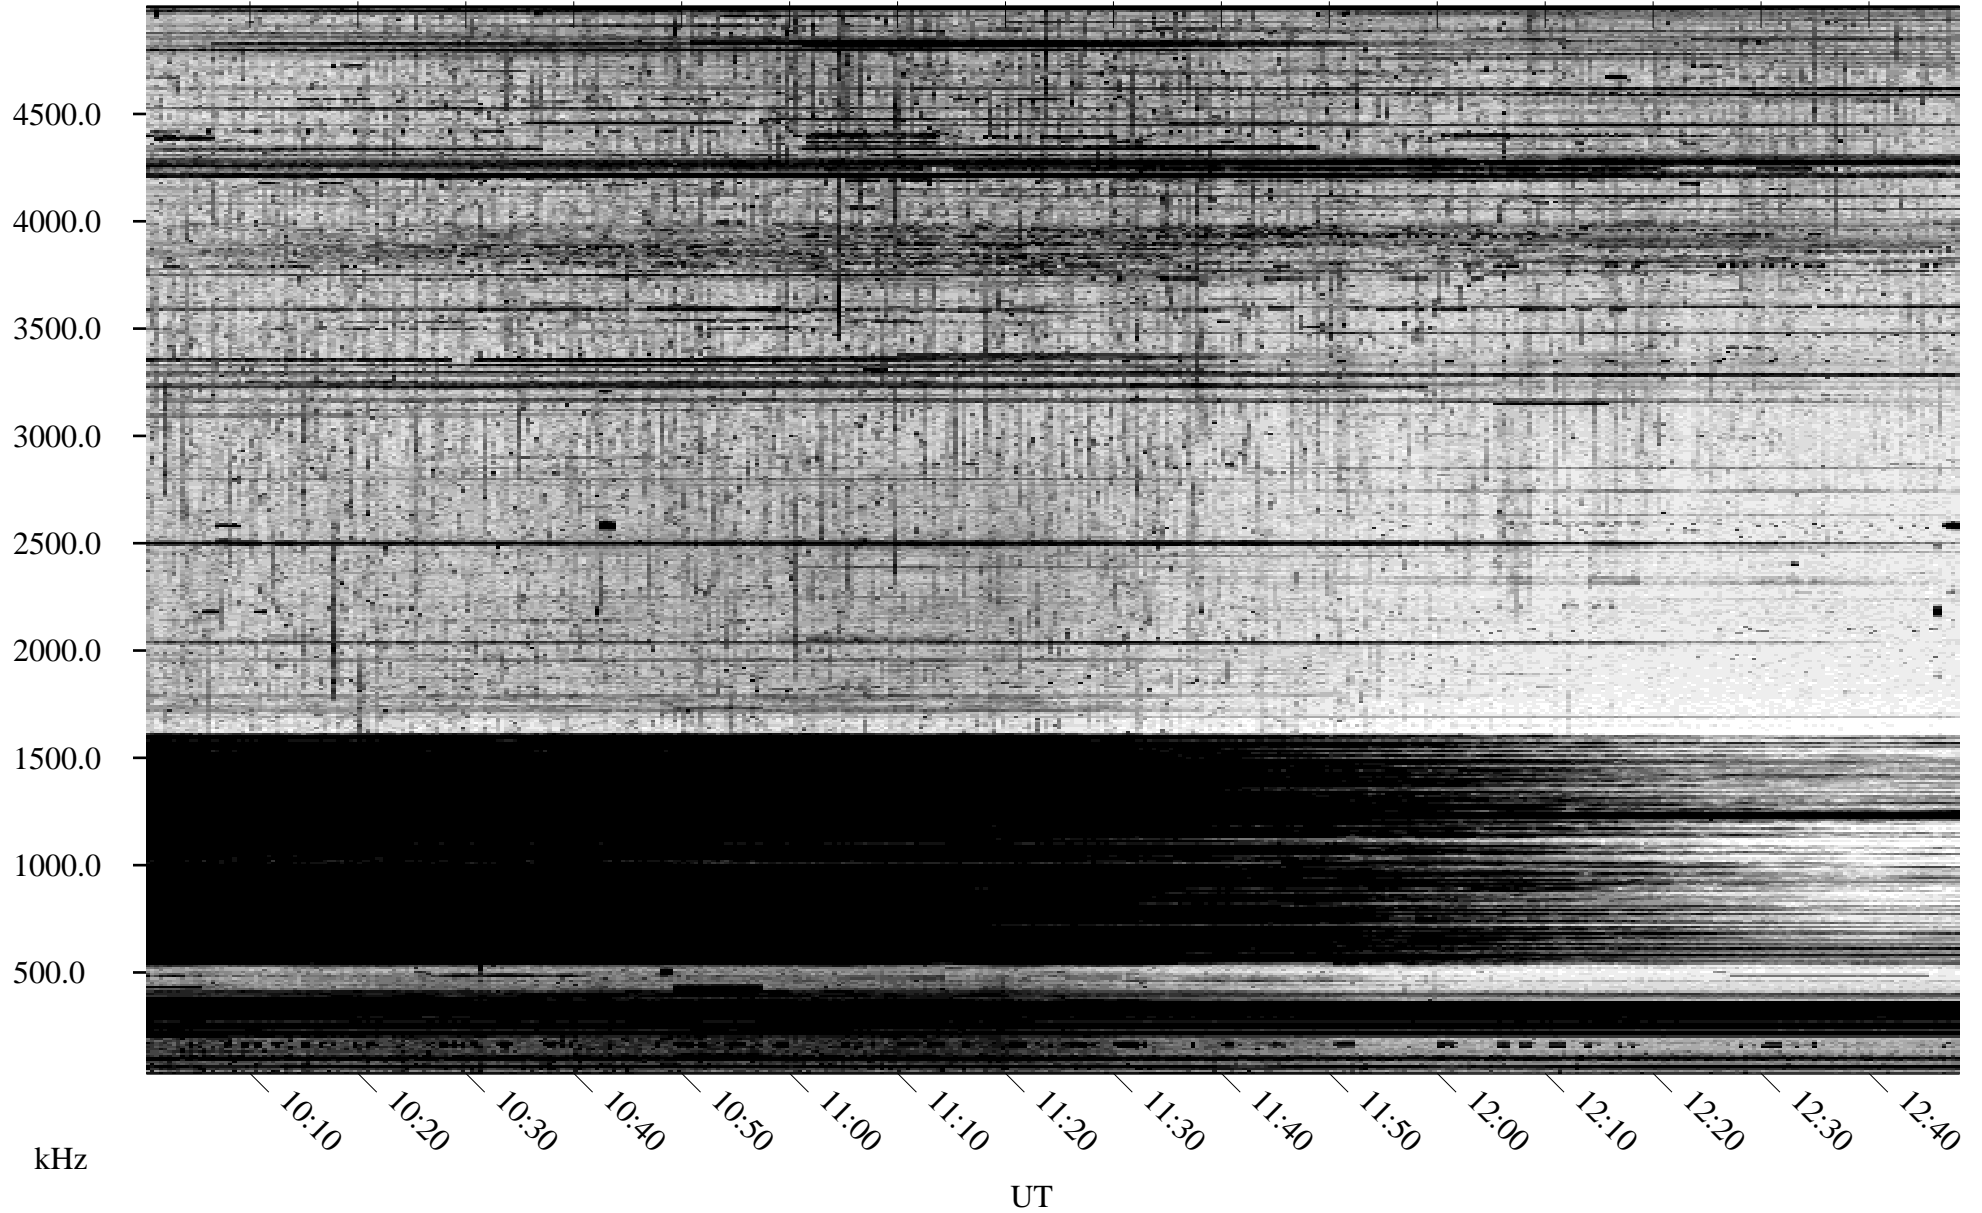

09/23/1994 Churchill, Manitoba

Linear Scale Black = 161 White = 15

ch94266l.r00m max_12

Page 1

09/23/1994 Churchill, Manitoba

Linear Scale Black = 161 White = 15

ch94266l.r00m max_12

Page 2

09/24/1994 Churchill, Manitoba

Linear Scale Black = 161 White = 15

ch94266l.r00m max_12

Page 3

09/24/1994 Churchill, Manitoba

Linear Scale Black = 161 White = 15

ch94266l.r00m max_12

Page 4

09/24/1994 Churchill, Manitoba

Linear Scale Black = 161 White = 15

ch94266l.r00m max_12

Page 5

09/24/1994 Churchill, Manitoba

Linear Scale Black = 161 White = 15

ch94266l.r00m max_12

Page 6

09/24/1994 Churchill, Manitoba

Linear Scale Black = 161 White = 15

ch94266l.r00m max_12

Page 7

09/24/1994 Churchill, Manitoba

Linear Scale Black = 161 White = 15

ch94266l.r00m max_12

Page 8