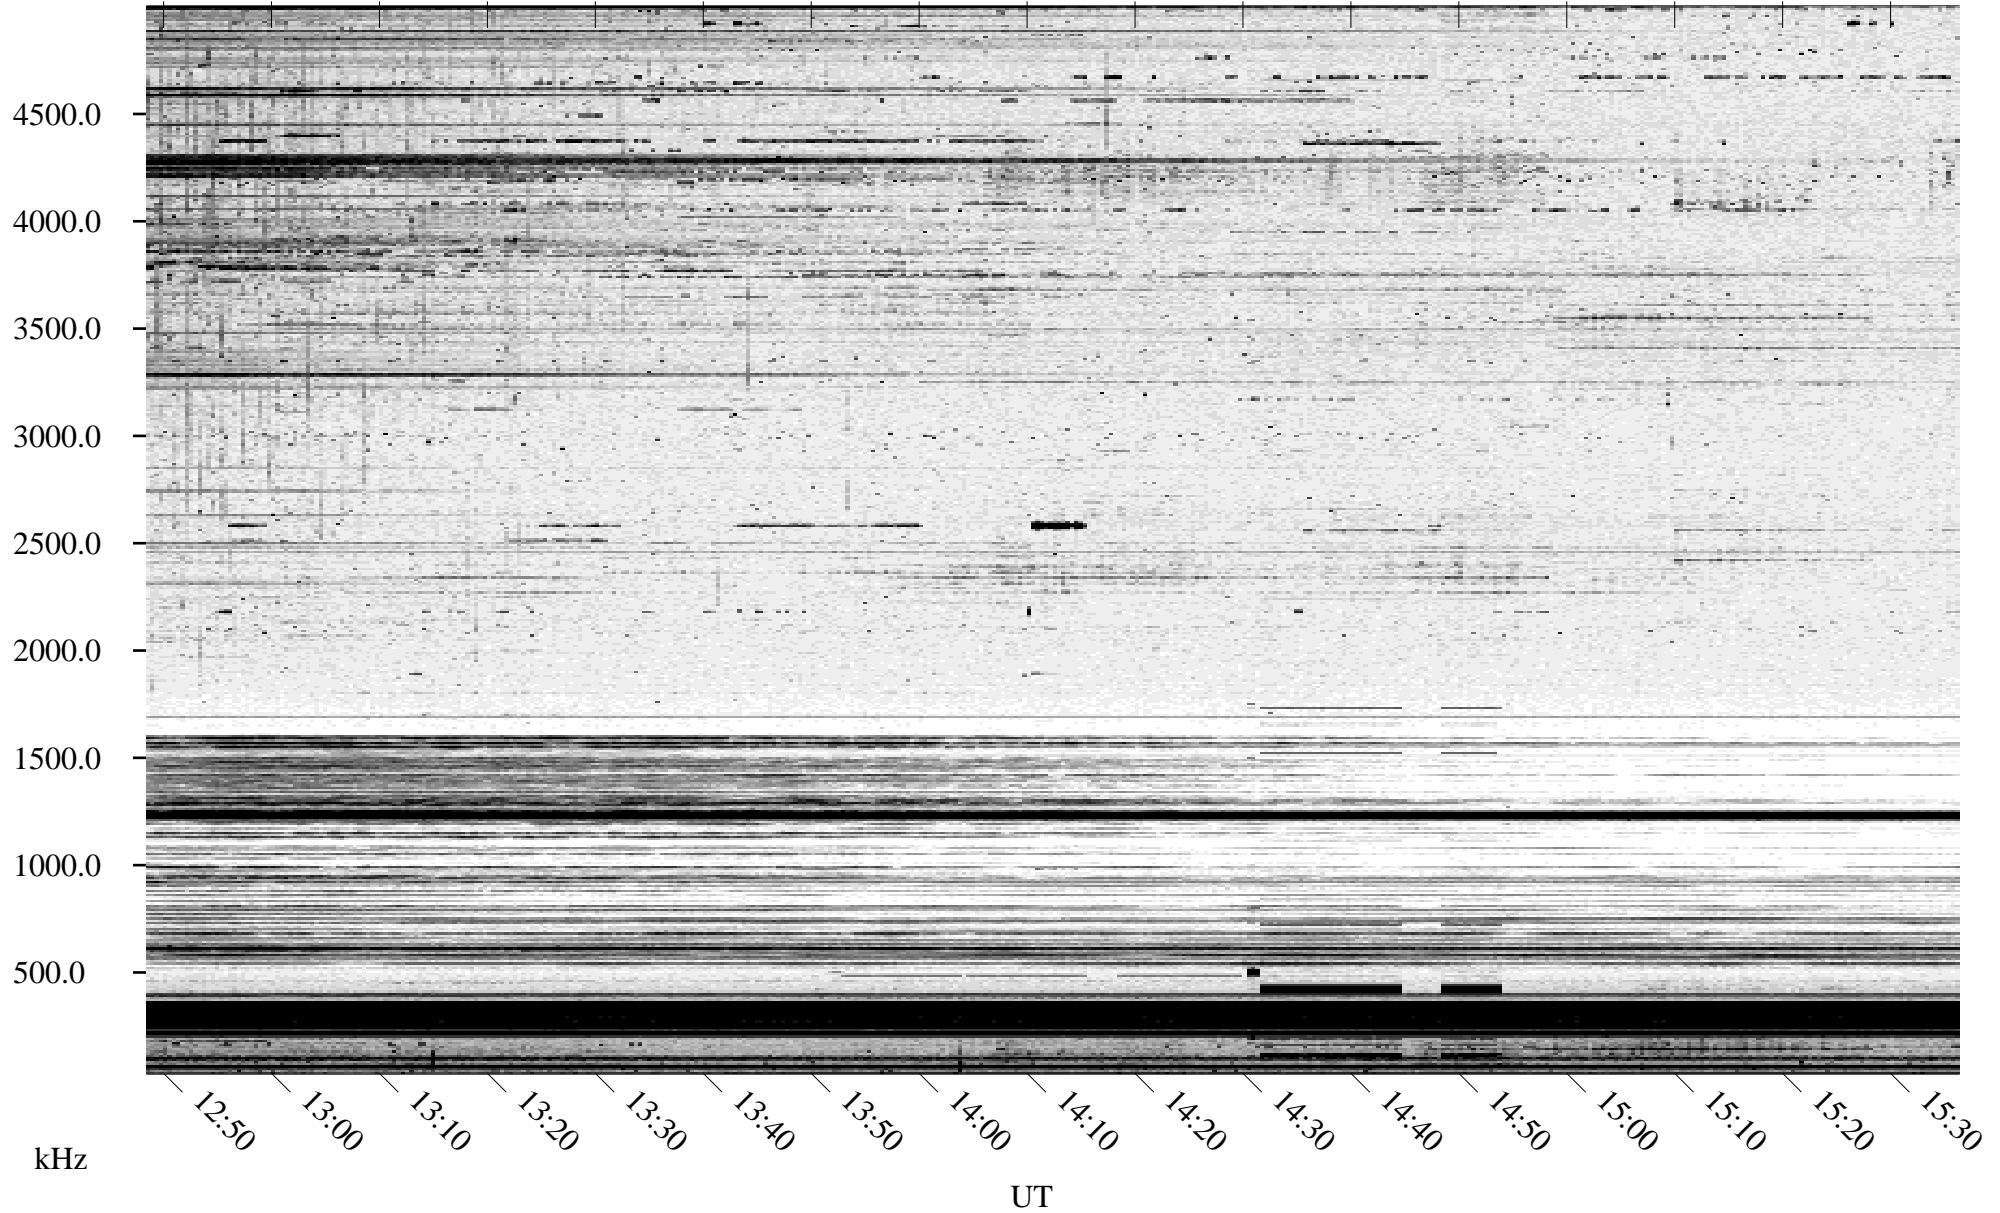

# 09/25/1994 Churchill, Manitoba

Linear Scale    Black = 161    White = 15

ch94267l.r00m max\_12

Page 5

# 09/25/1994 Churchill, Manitoba

Linear Scale    Black = 161    White = 15

ch94267l.r00m max\_12

Page 6

# 09/25/1994 Churchill, Manitoba

Linear Scale    Black = 161    White = 15

ch94267l.r00m max\_12

Page 7

# 09/25/1994 Churchill, Manitoba

Linear Scale    Black = 161    White = 15

ch94267l.r00m max\_12