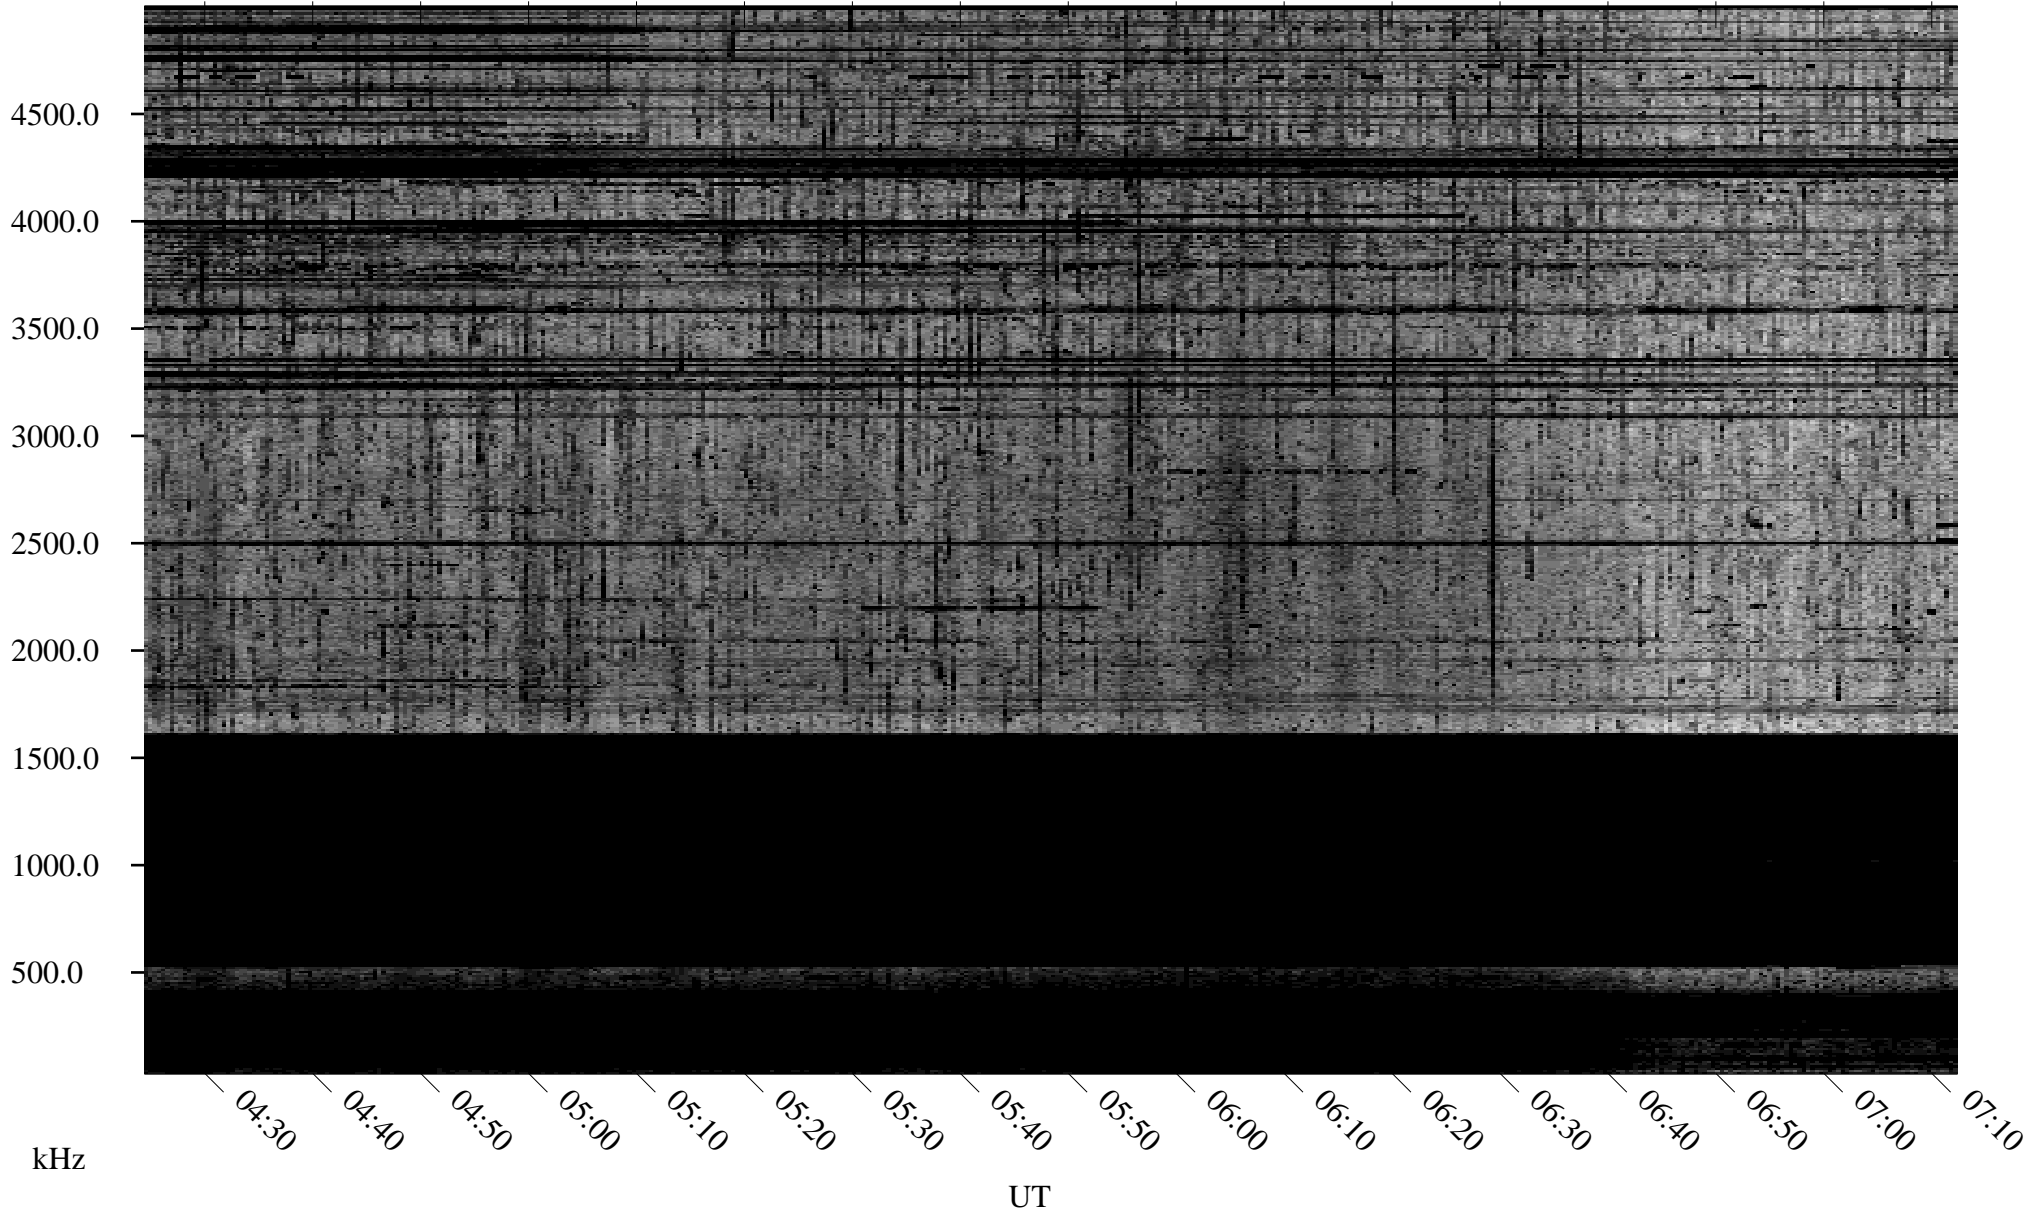

# 09/24/1994 Churchill, Manitoba

Linear Scale Black = 161 White = 15

ch94267l.r00m max\_12

Page 1

# 09/24/1994 Churchill, Manitoba

Linear Scale    Black = 161    White = 15

ch94267l.r00m max\_12

Page 2

# 09/25/1994 Churchill, Manitoba

Linear Scale    Black = 161    White = 15

ch94267l.r00m max\_12

Page 3

# 09/25/1994 Churchill, Manitoba

Linear Scale    Black = 161    White = 15

ch94267l.r00m max\_12

Page 4