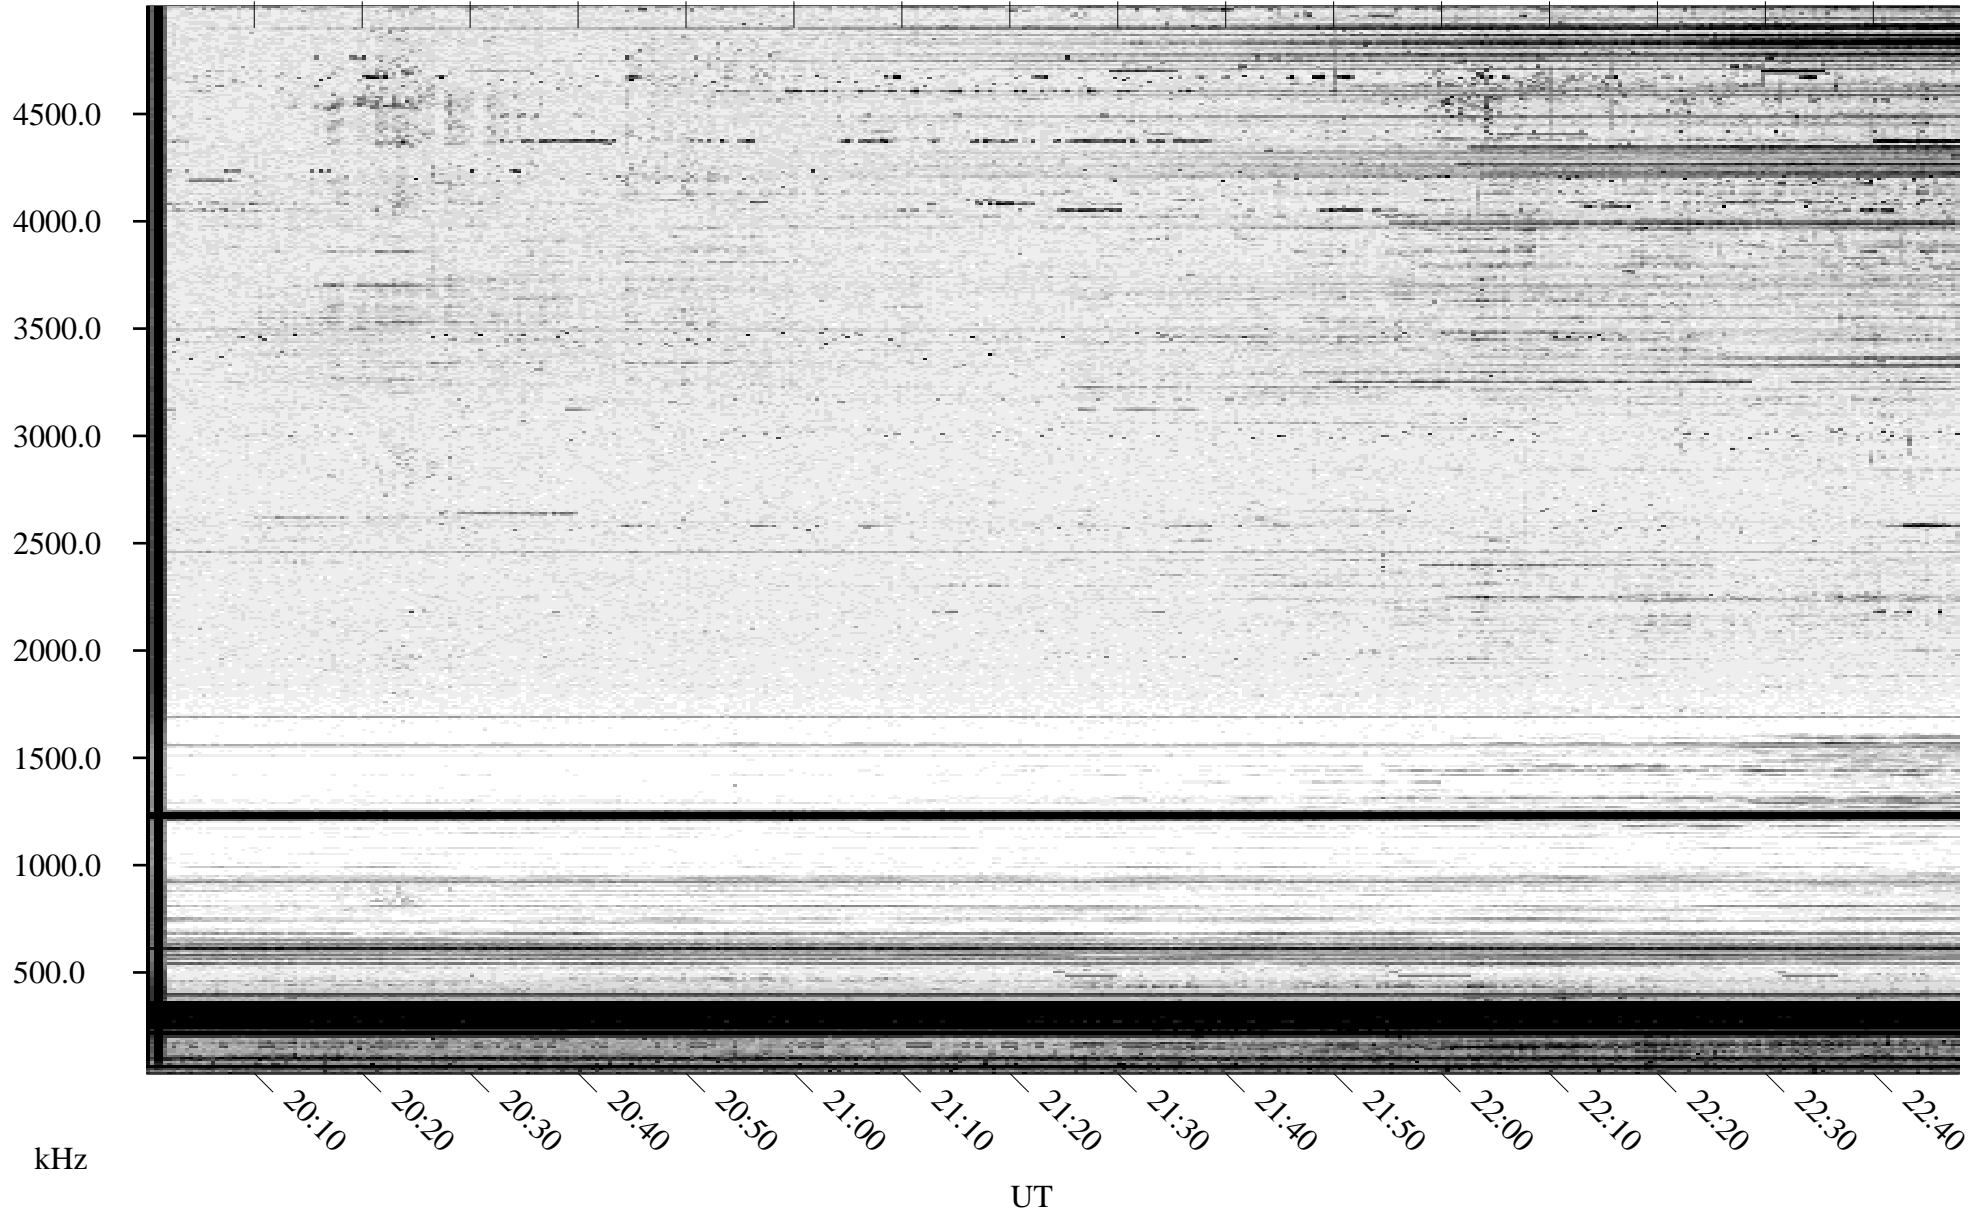

# 09/24/1994 Churchill, Manitoba

Linear Scale Black = 161 White = 15

ch94267l.r00m max\_12

Page 1

# 09/24/1994 Churchill, Manitoba

Linear Scale    Black = 161    White = 15

ch94267l.r00m max\_12

Page 2

# 09/25/1994 Churchill, Manitoba

Linear Scale    Black = 161    White = 15

ch94267l.r00m max\_12

Page 3

# 09/25/1994 Churchill, Manitoba

Linear Scale    Black = 161    White = 15

ch94267l.r00m max\_12

Page 4