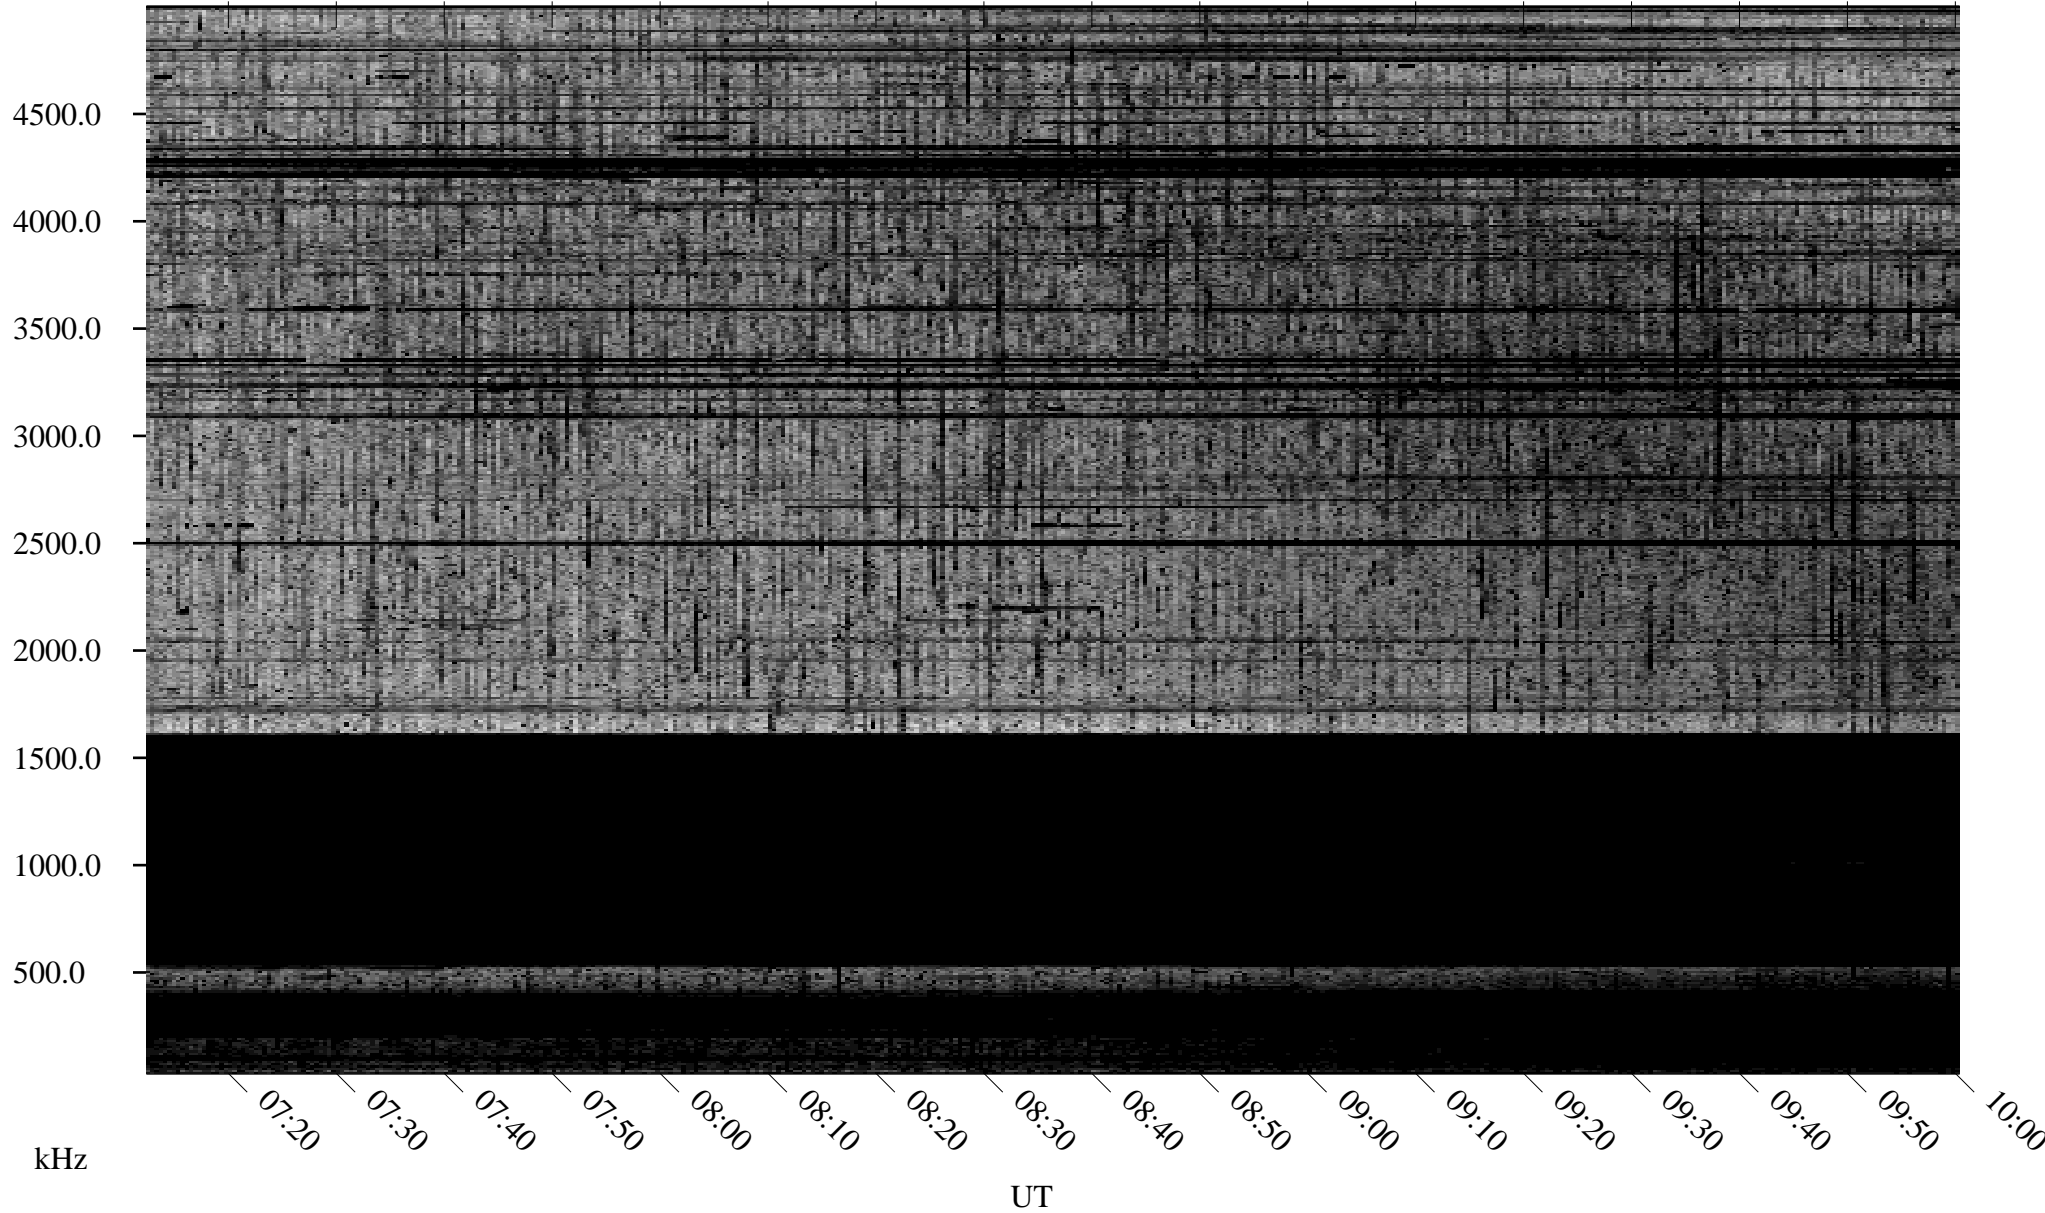

# 09/25/1994 Churchill, Manitoba

Linear Scale    Black = 161    White = 15

ch94267l.r00m max\_12

Page 4

# 09/25/1994 Churchill, Manitoba

Linear Scale    Black = 161    White = 15

ch94267l.r00m max\_12

Page 5