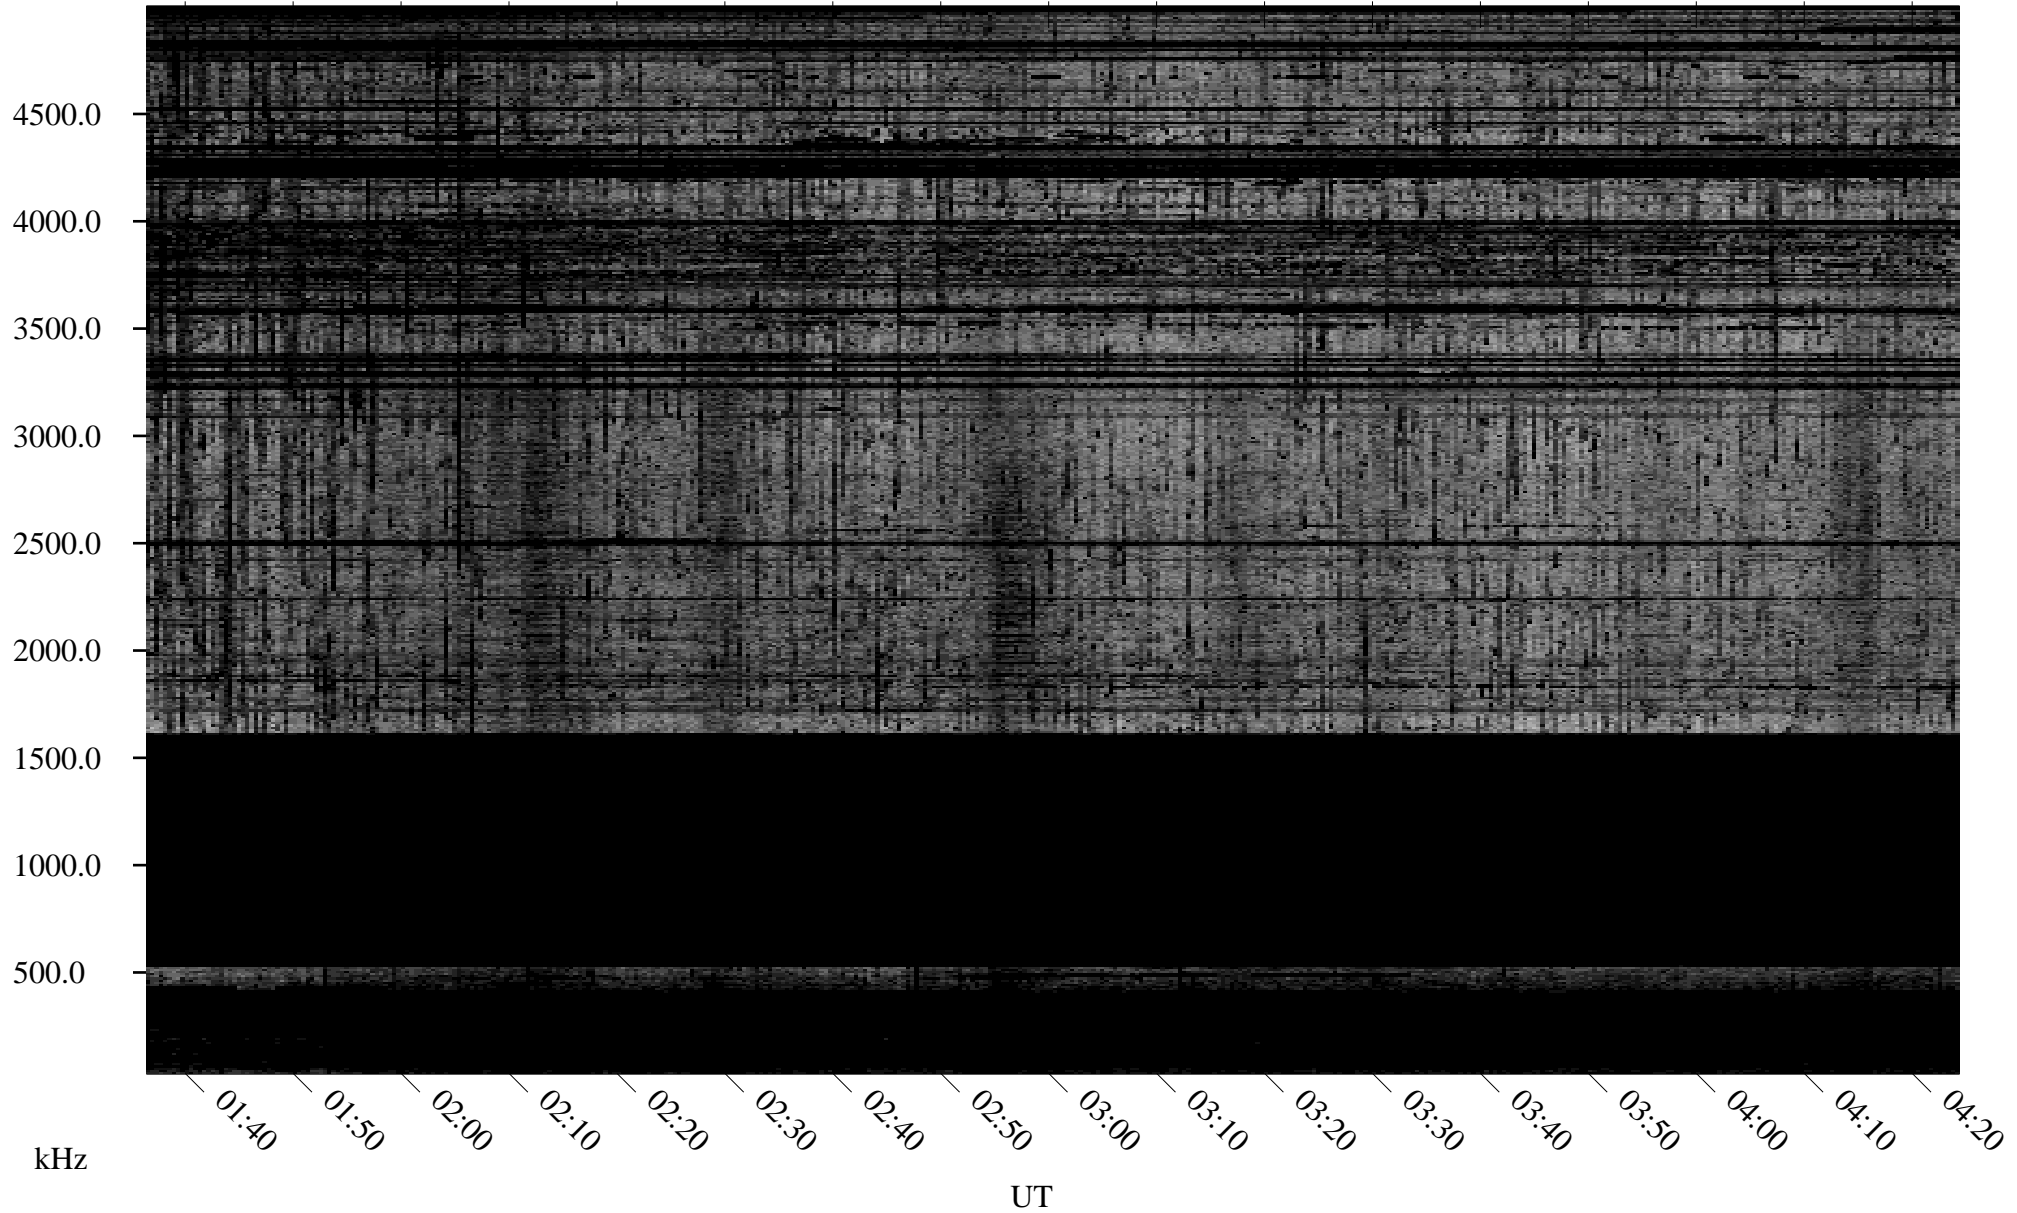

# 09/24/1994 Churchill, Manitoba

Linear Scale Black = 161 White = 15

ch94267l.r00m max\_12

Page 1

# 09/24/1994 Churchill, Manitoba

Linear Scale    Black = 161    White = 15

ch94267l.r00m max\_12

Page 2

# 09/25/1994 Churchill, Manitoba

Linear Scale    Black = 161    White = 15

ch94267l.r00m max\_12

Page 3

# 09/25/1994 Churchill, Manitoba

Linear Scale    Black = 161    White = 15

ch94267l.r00m max\_12

Page 4