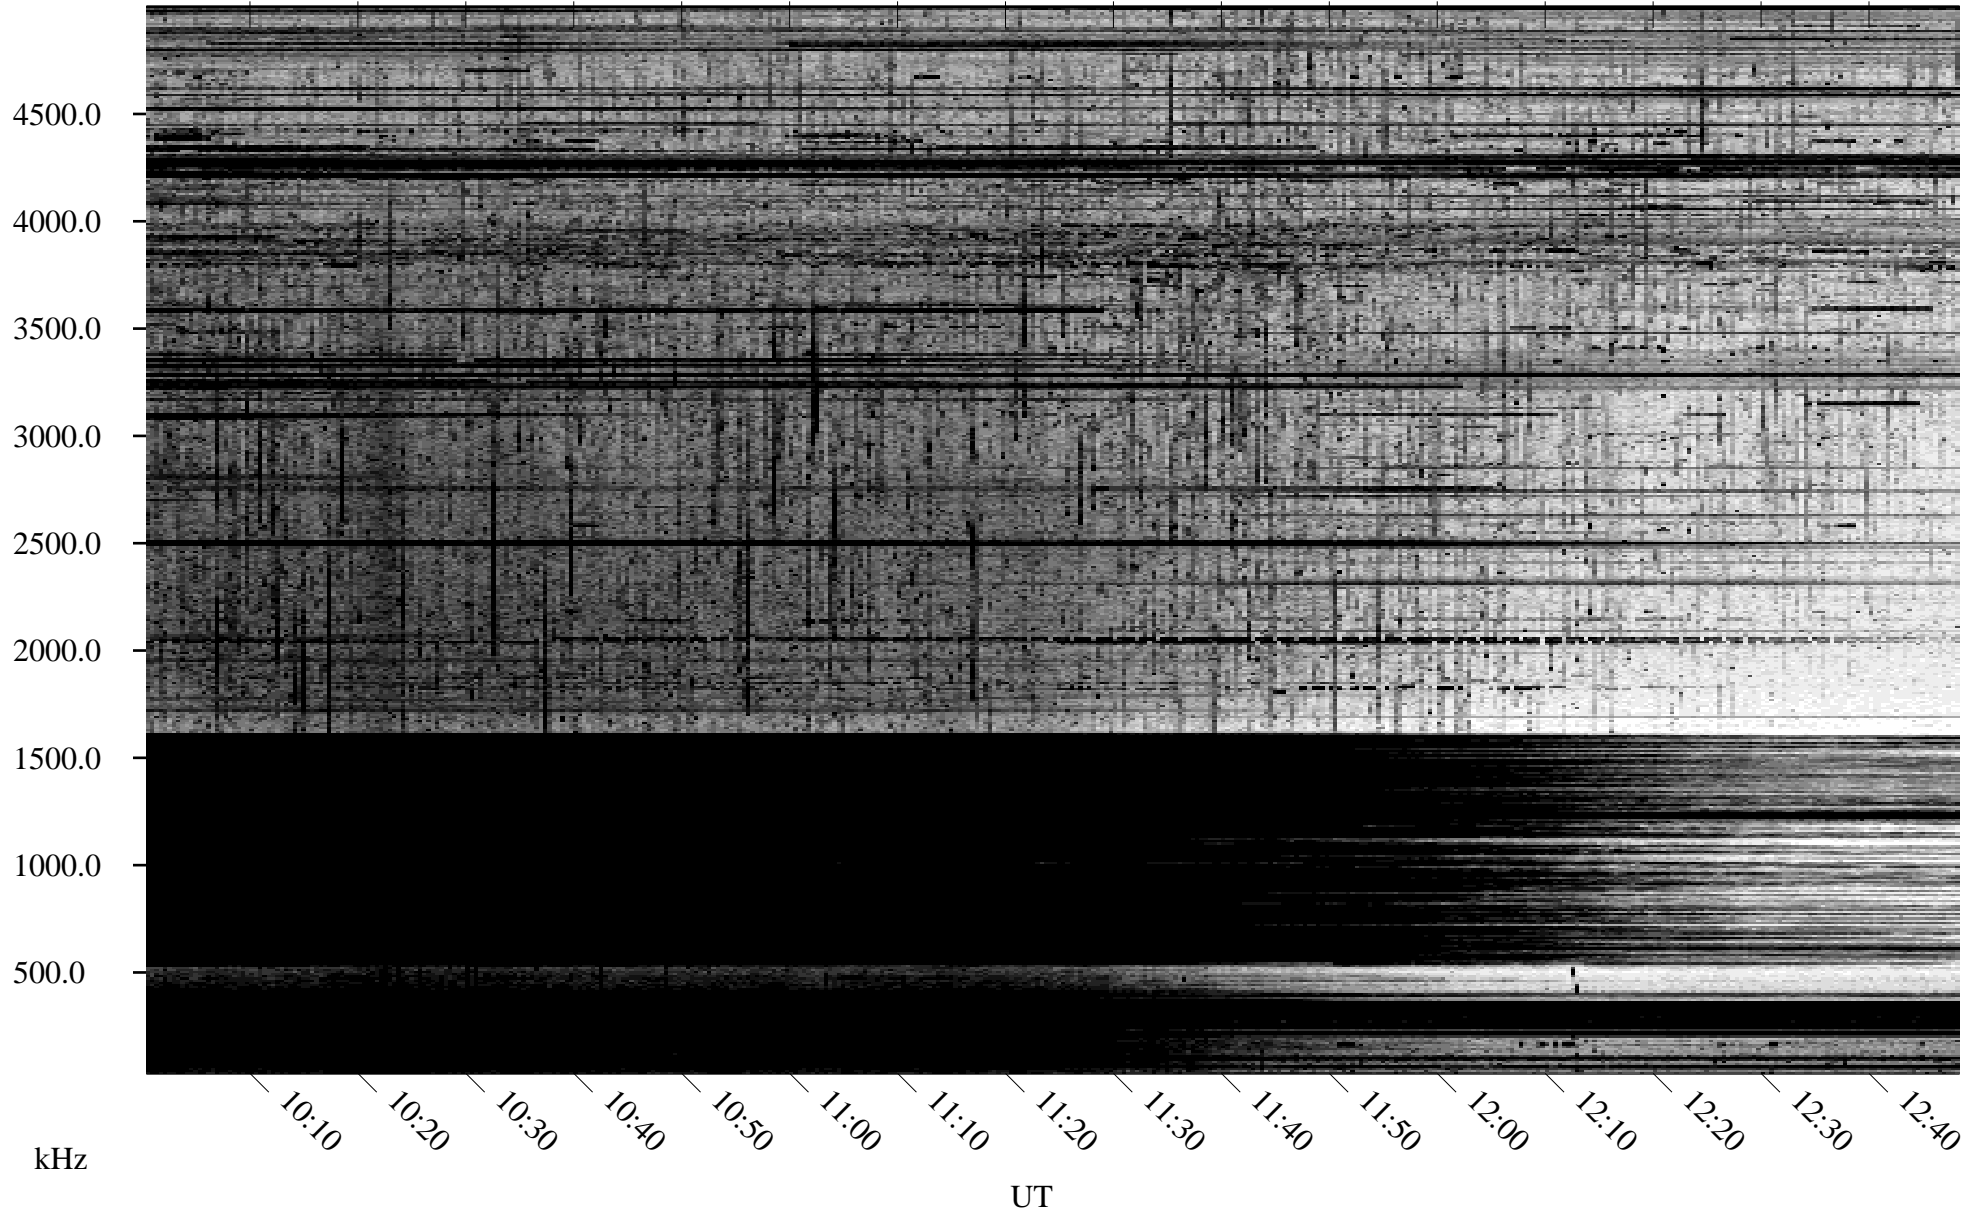

# 09/25/1994 Churchill, Manitoba

Linear Scale    Black = 161    White = 15

ch94267l.r00m max\_12

Page 5

# 09/25/1994 Churchill, Manitoba

Linear Scale    Black = 161    White = 15

ch94267l.r00m max\_12

Page 6