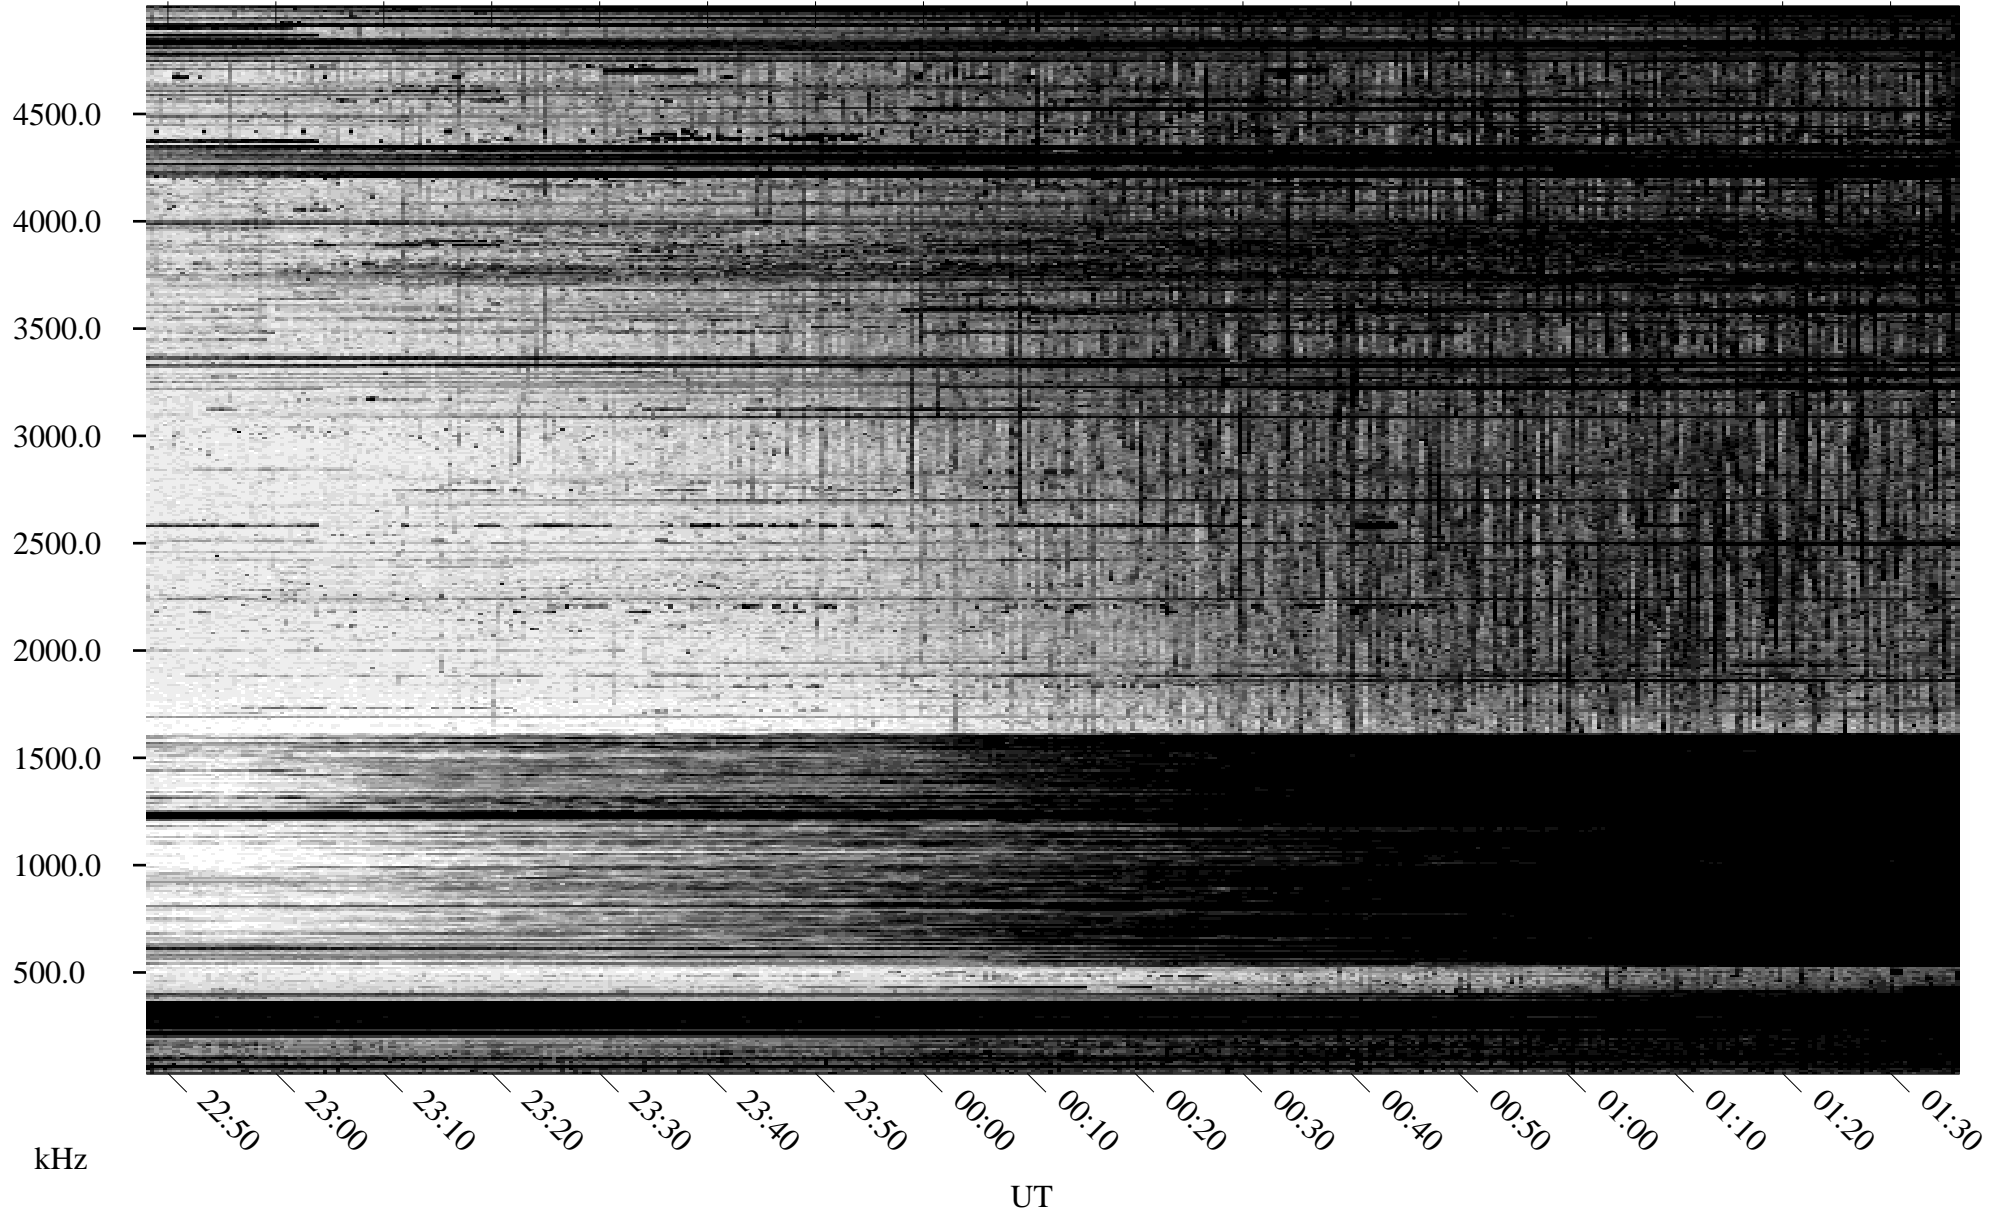

# 09/24/1994 Churchill, Manitoba

Linear Scale Black = 161 White = 15

ch94267l.r00m max\_12

Page 1

# 09/24/1994 Churchill, Manitoba

Linear Scale    Black = 161    White = 15

ch94267l.r00m max\_12

Page 2

# 09/25/1994 Churchill, Manitoba

Linear Scale    Black = 161    White = 15

ch94267l.r00m max\_12

Page 3

# 09/25/1994 Churchill, Manitoba

Linear Scale    Black = 161    White = 15

ch94267l.r00m max\_12

Page 4