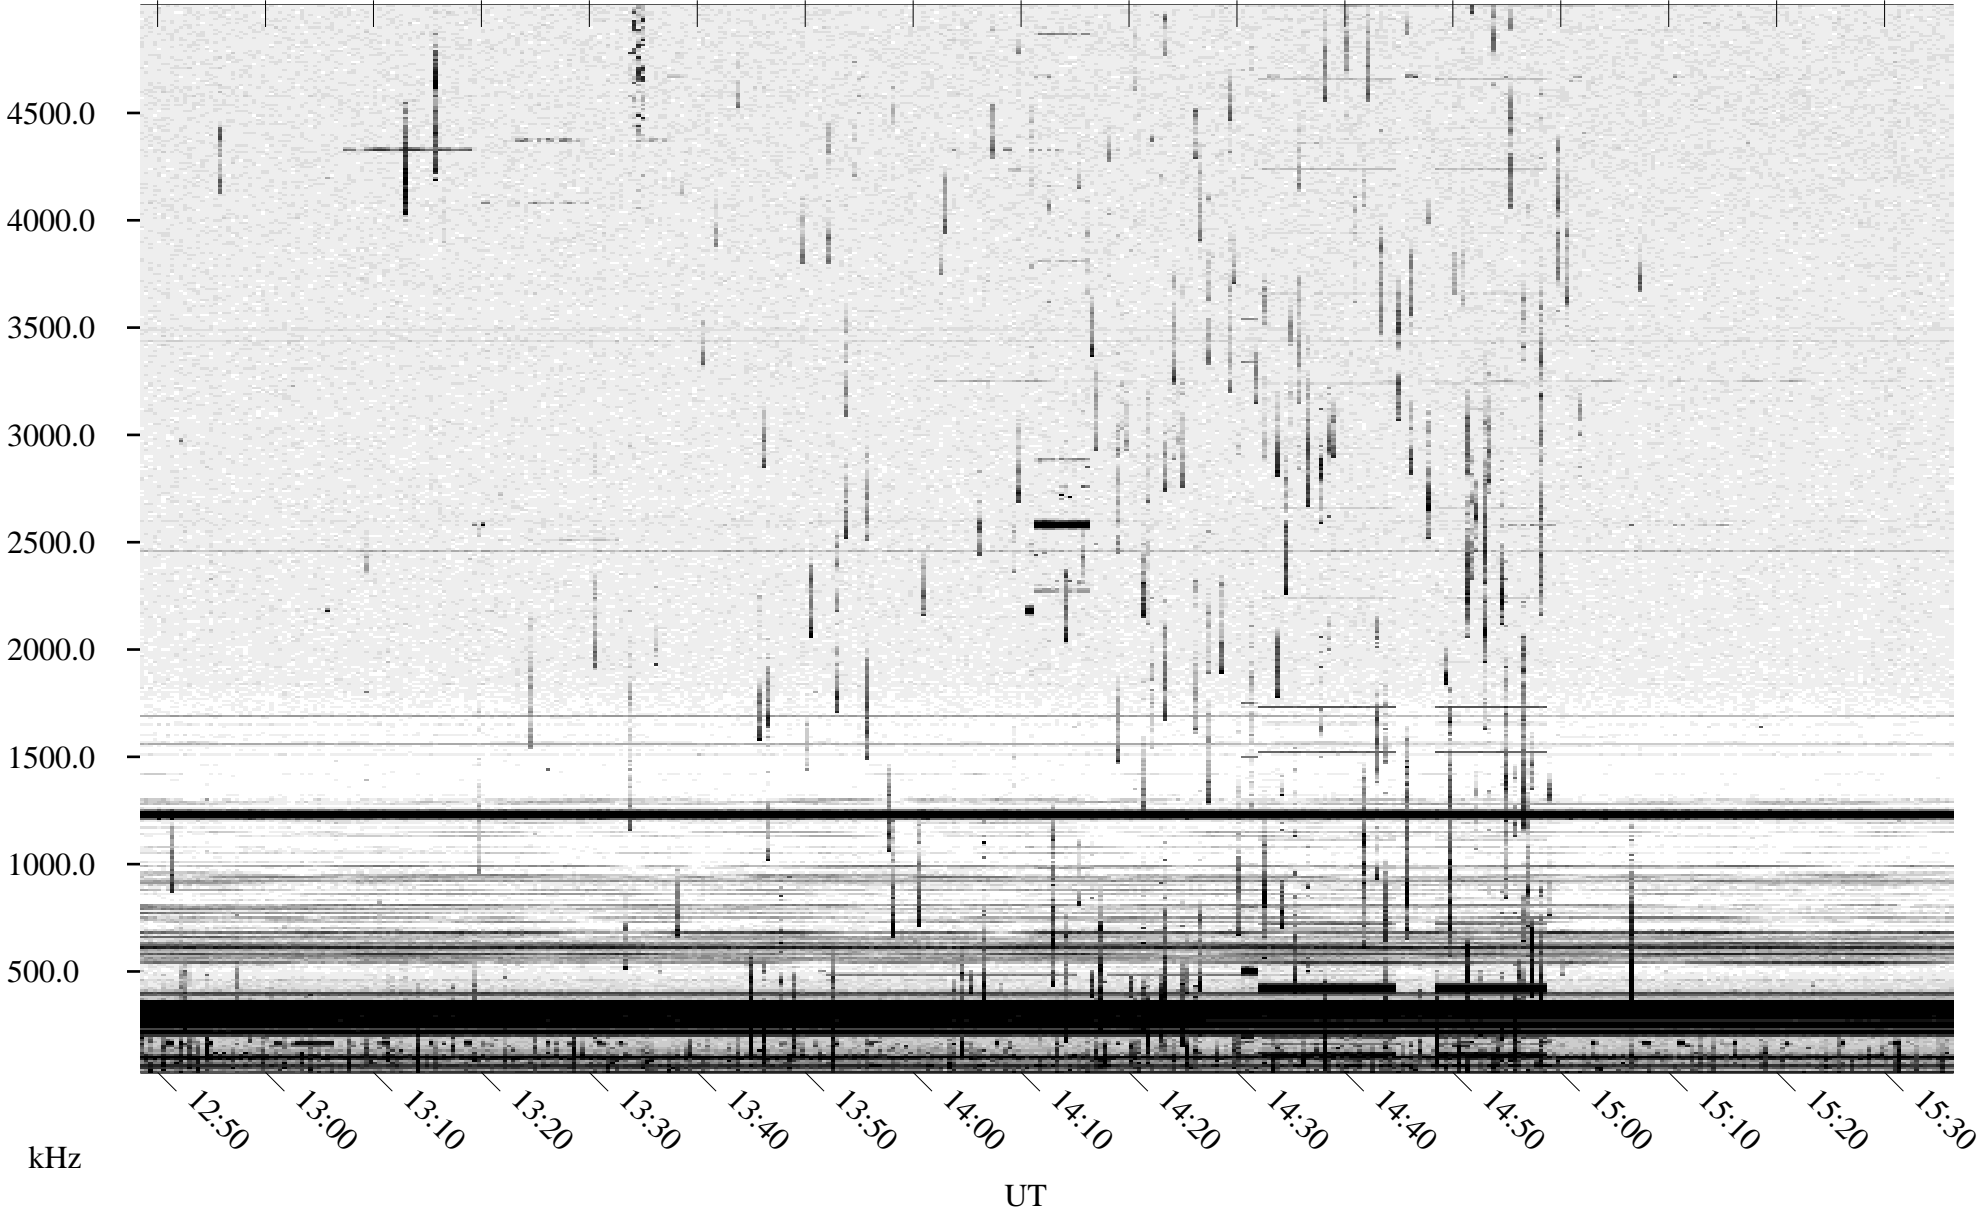

09/25/1994 Churchill, Manitoba

Linear Scale Black = 161 White = 15

ch94268l.r00m max_12

09/25/1994 Churchill, Manitoba

Linear Scale Black = 161 White = 15

ch94268l.r00m max_12

Page 2

09/26/1994 Churchill, Manitoba

Linear Scale Black = 161 White = 15

ch94268l.r00m max_12

Page 3

09/26/1994 Churchill, Manitoba

Linear Scale Black = 161 White = 15

ch94268l.r00m max_12

Page 4

09/26/1994 Churchill, Manitoba

Linear Scale Black = 161 White = 15

ch94268l.r00m max_12

Page 5

09/26/1994 Churchill, Manitoba

Linear Scale Black = 161 White = 15

ch94268l.r00m max_12

Page 6

09/26/1994 Churchill, Manitoba

Linear Scale Black = 161 White = 15

ch94268l.r00m max_12

09/26/1994 Churchill, Manitoba

Linear Scale Black = 161 White = 15

ch94268l.r00m max_12