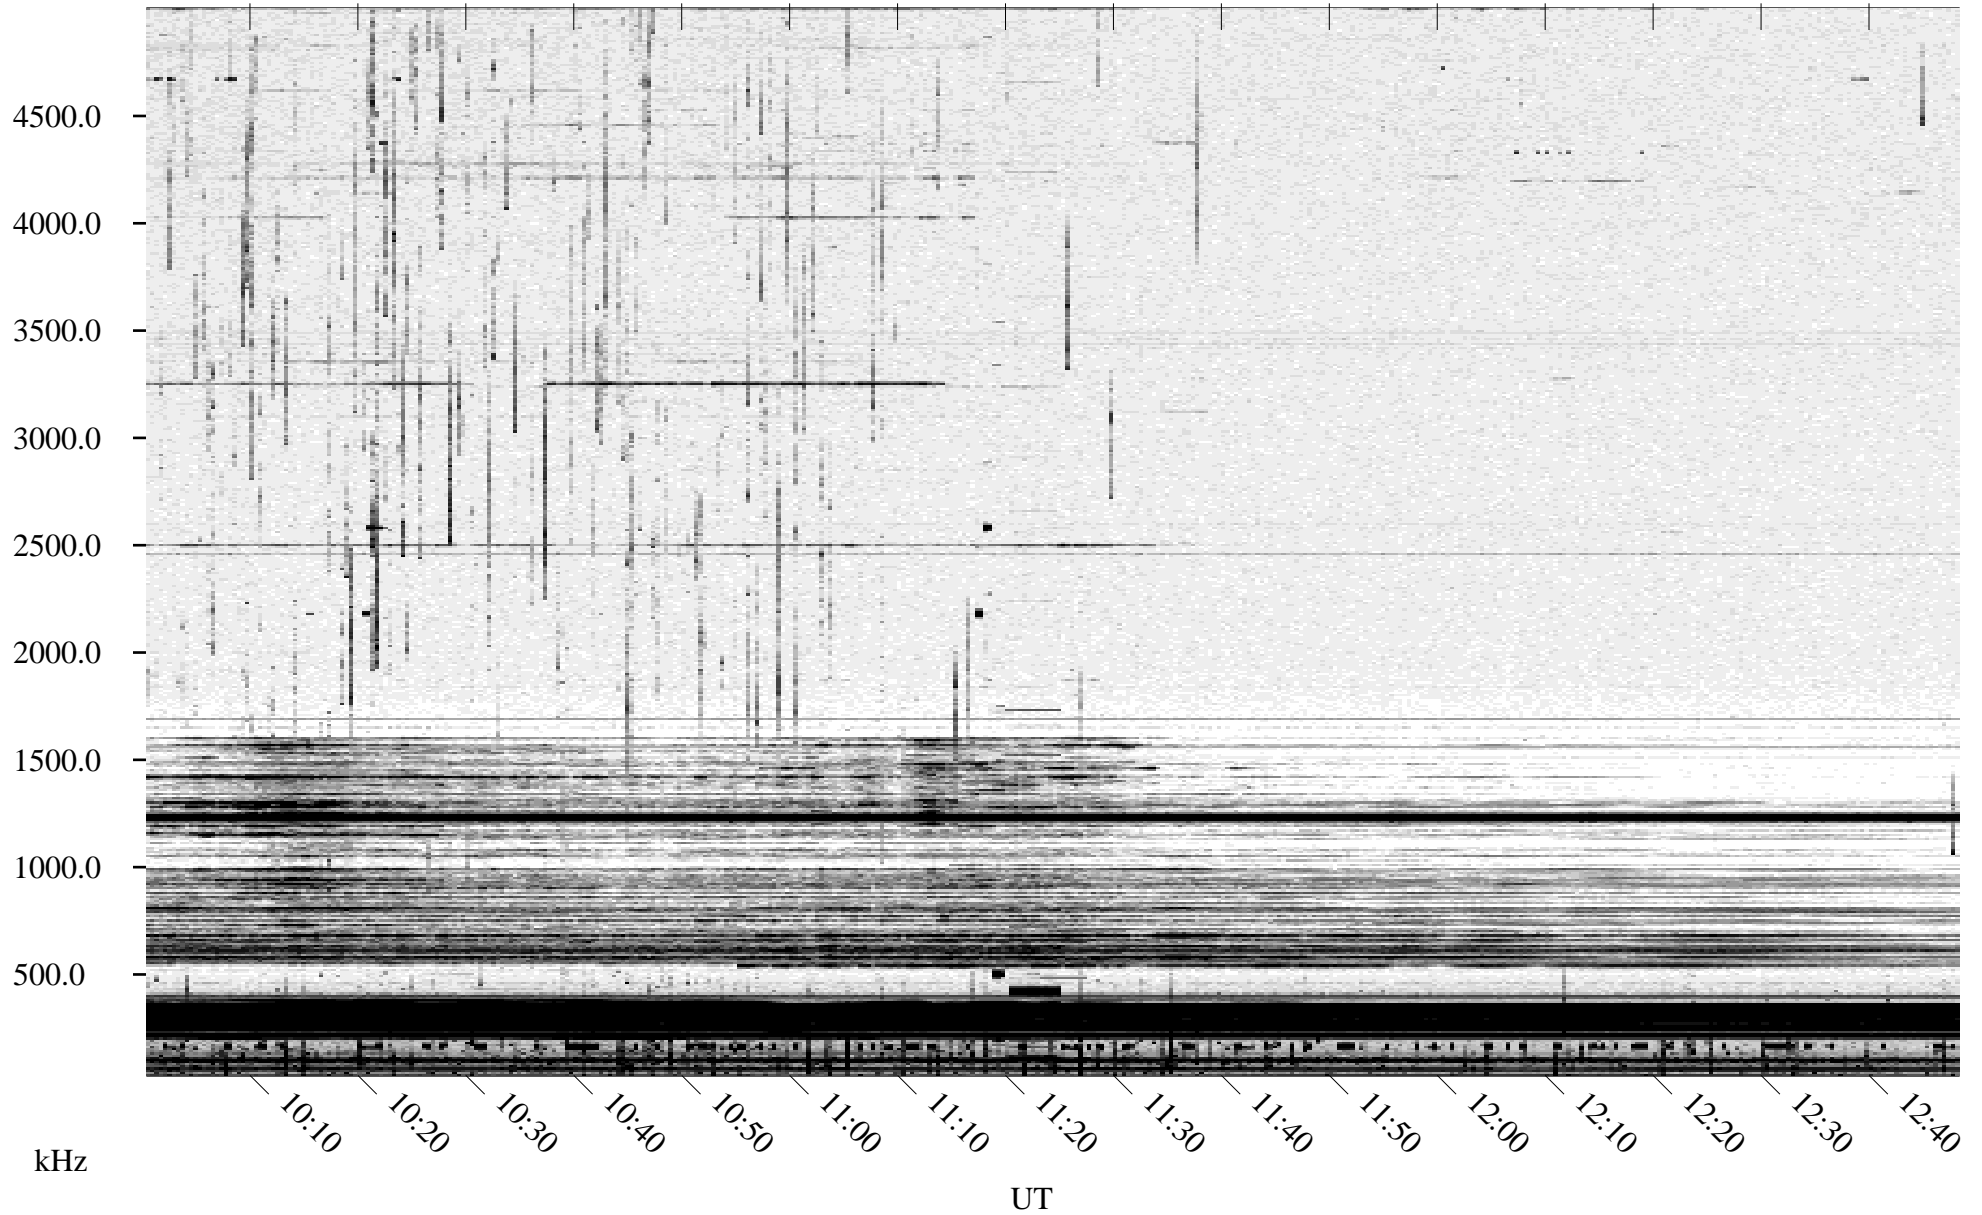

09/25/1994 Churchill, Manitoba

Linear Scale Black = 161 White = 15

ch94268l.r00m max_12

09/25/1994 Churchill, Manitoba

Linear Scale Black = 161 White = 15

ch94268l.r00m max_12

Page 2

09/26/1994 Churchill, Manitoba

Linear Scale Black = 161 White = 15

ch94268l.r00m max_12

Page 3

09/26/1994 Churchill, Manitoba

Linear Scale Black = 161 White = 15

ch94268l.r00m max_12

Page 4

09/26/1994 Churchill, Manitoba

Linear Scale Black = 161 White = 15

ch94268l.r00m max_12

Page 5

09/26/1994 Churchill, Manitoba

Linear Scale Black = 161 White = 15

ch94268l.r00m max_12

Page 6

09/26/1994 Churchill, Manitoba

Linear Scale Black = 161 White = 15

ch94268l.r00m max_12

09/26/1994 Churchill, Manitoba

Linear Scale Black = 161 White = 15

ch94268l.r00m max_12