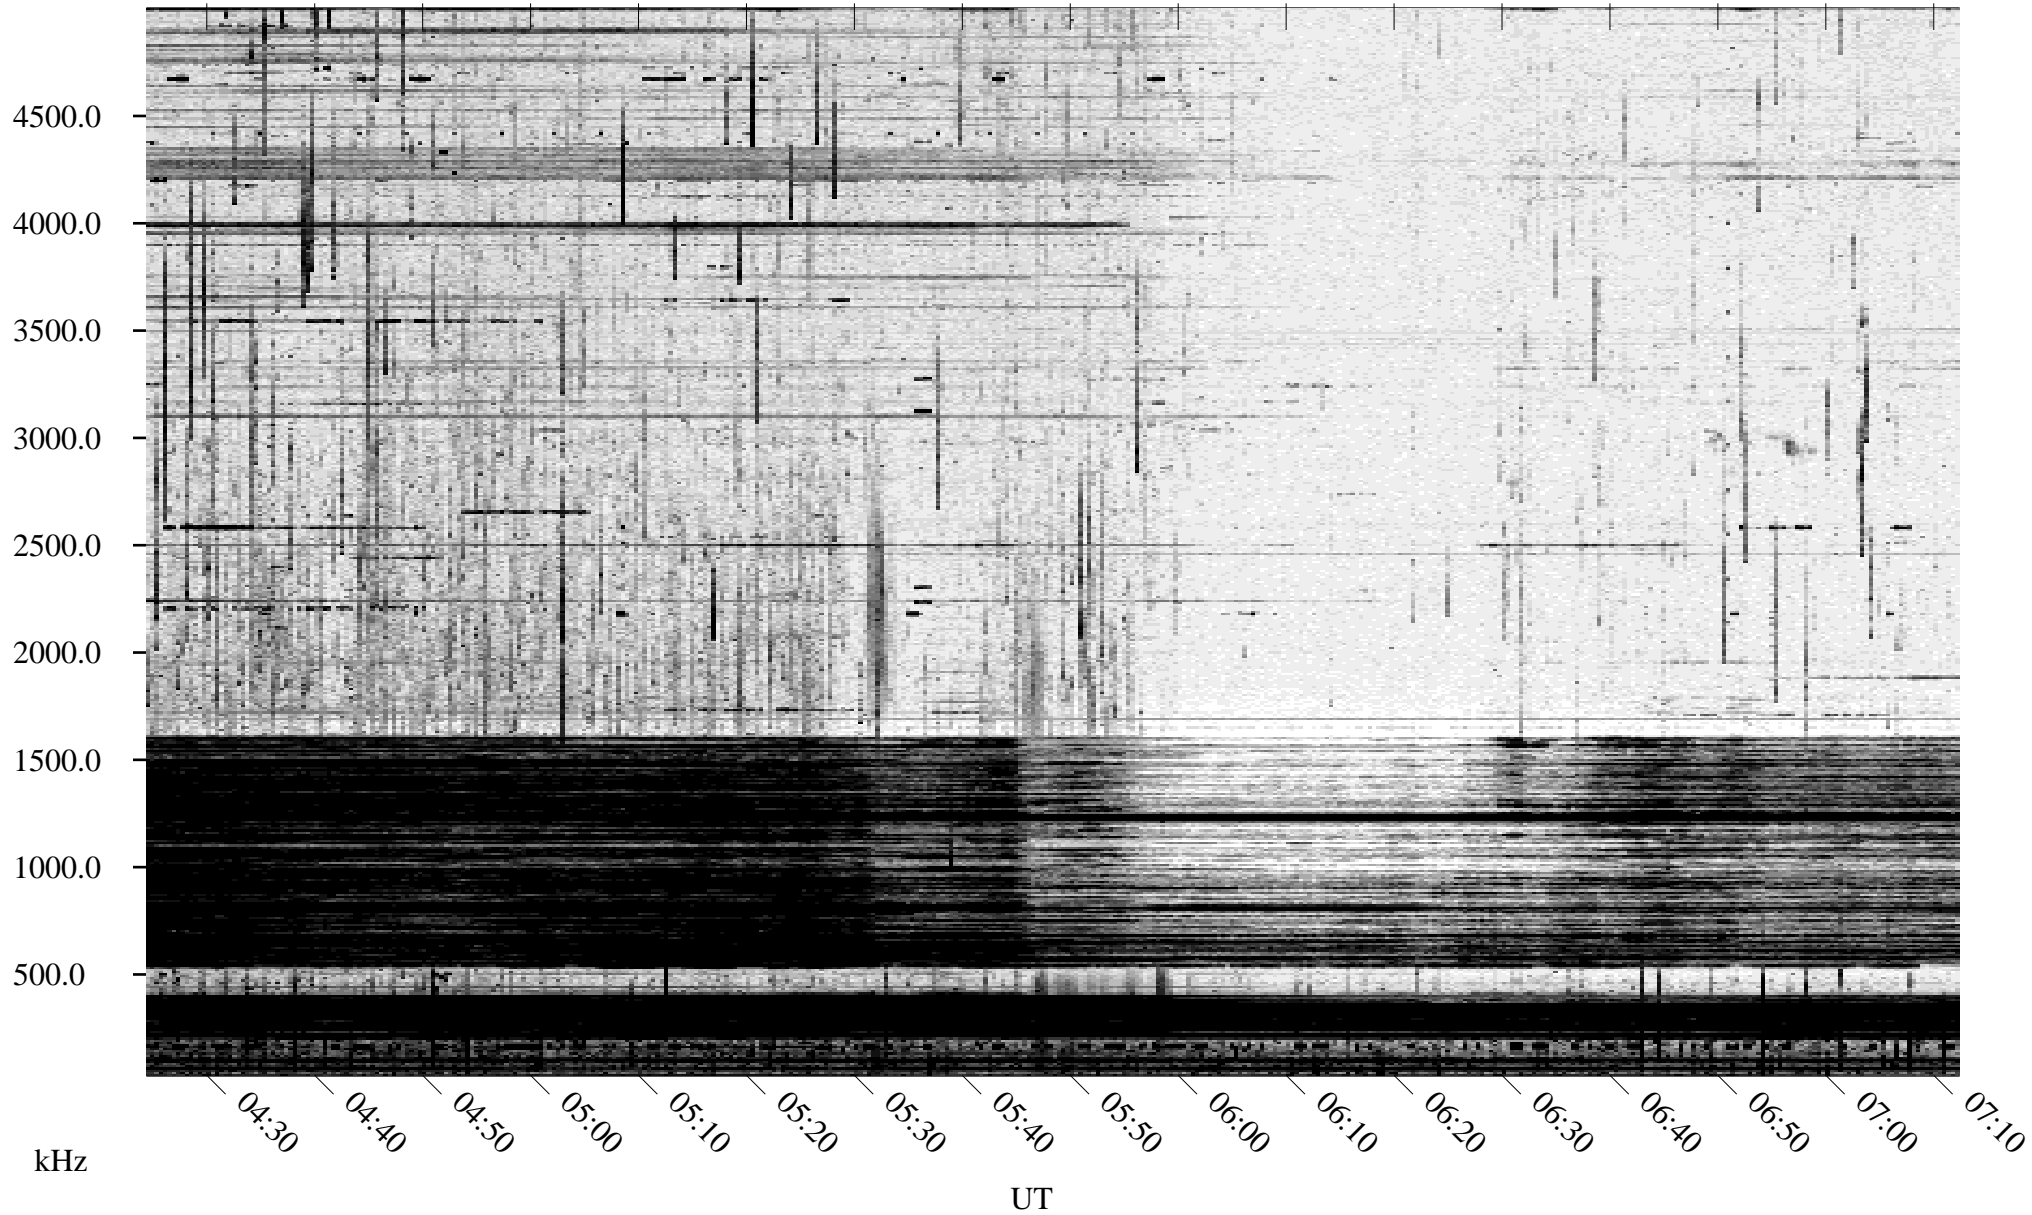

09/25/1994 Churchill, Manitoba

Linear Scale Black = 161 White = 15

ch94268l.r00m max_12

09/25/1994 Churchill, Manitoba

Linear Scale Black = 161 White = 15

ch94268l.r00m max_12

Page 2

09/26/1994 Churchill, Manitoba

Linear Scale Black = 161 White = 15

ch94268l.r00m max_12

Page 3

09/26/1994 Churchill, Manitoba

Linear Scale Black = 161 White = 15

ch94268l.r00m max_12

Page 4

09/26/1994 Churchill, Manitoba

Linear Scale Black = 161 White = 15

ch94268l.r00m max_12

Page 5

09/26/1994 Churchill, Manitoba

Linear Scale Black = 161 White = 15

ch94268l.r00m max_12

Page 6

09/26/1994 Churchill, Manitoba

Linear Scale Black = 161 White = 15

ch94268l.r00m max_12

09/26/1994 Churchill, Manitoba

Linear Scale Black = 161 White = 15

ch94268l.r00m max_12