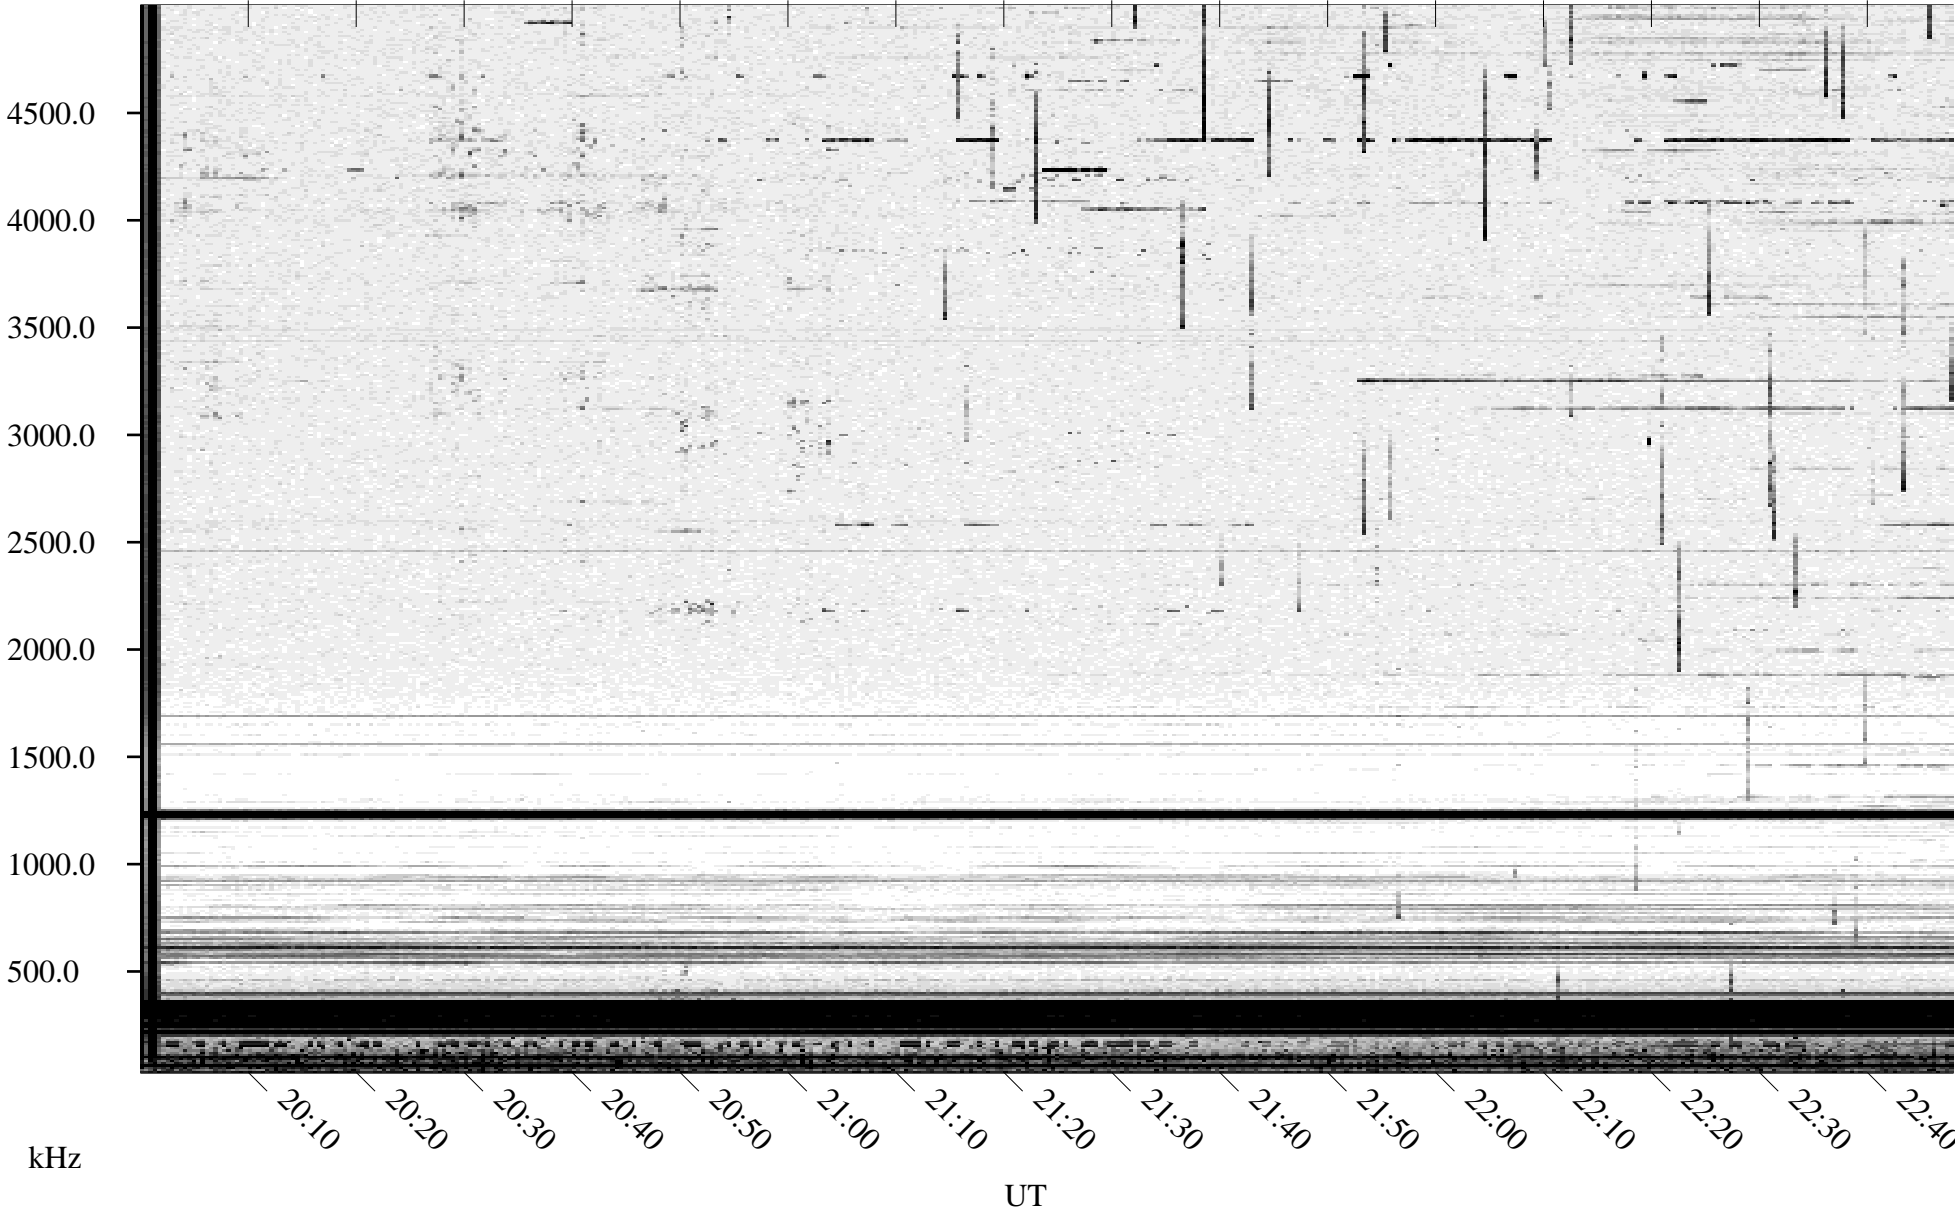

09/25/1994 Churchill, Manitoba

Linear Scale Black = 161 White = 15

ch94268l.r00m max_12

09/25/1994 Churchill, Manitoba

Linear Scale Black = 161 White = 15

ch94268l.r00m max_12

Page 2

09/26/1994 Churchill, Manitoba

Linear Scale Black = 161 White = 15

ch94268l.r00m max_12

Page 3

09/26/1994 Churchill, Manitoba

Linear Scale Black = 161 White = 15

ch94268l.r00m max_12

Page 4

09/26/1994 Churchill, Manitoba

Linear Scale Black = 161 White = 15

ch94268l.r00m max_12

Page 5

09/26/1994 Churchill, Manitoba

Linear Scale Black = 161 White = 15

ch94268l.r00m max_12

Page 6

09/26/1994 Churchill, Manitoba

Linear Scale Black = 161 White = 15

ch94268l.r00m max_12

09/26/1994 Churchill, Manitoba

Linear Scale Black = 161 White = 15

ch94268l.r00m max_12