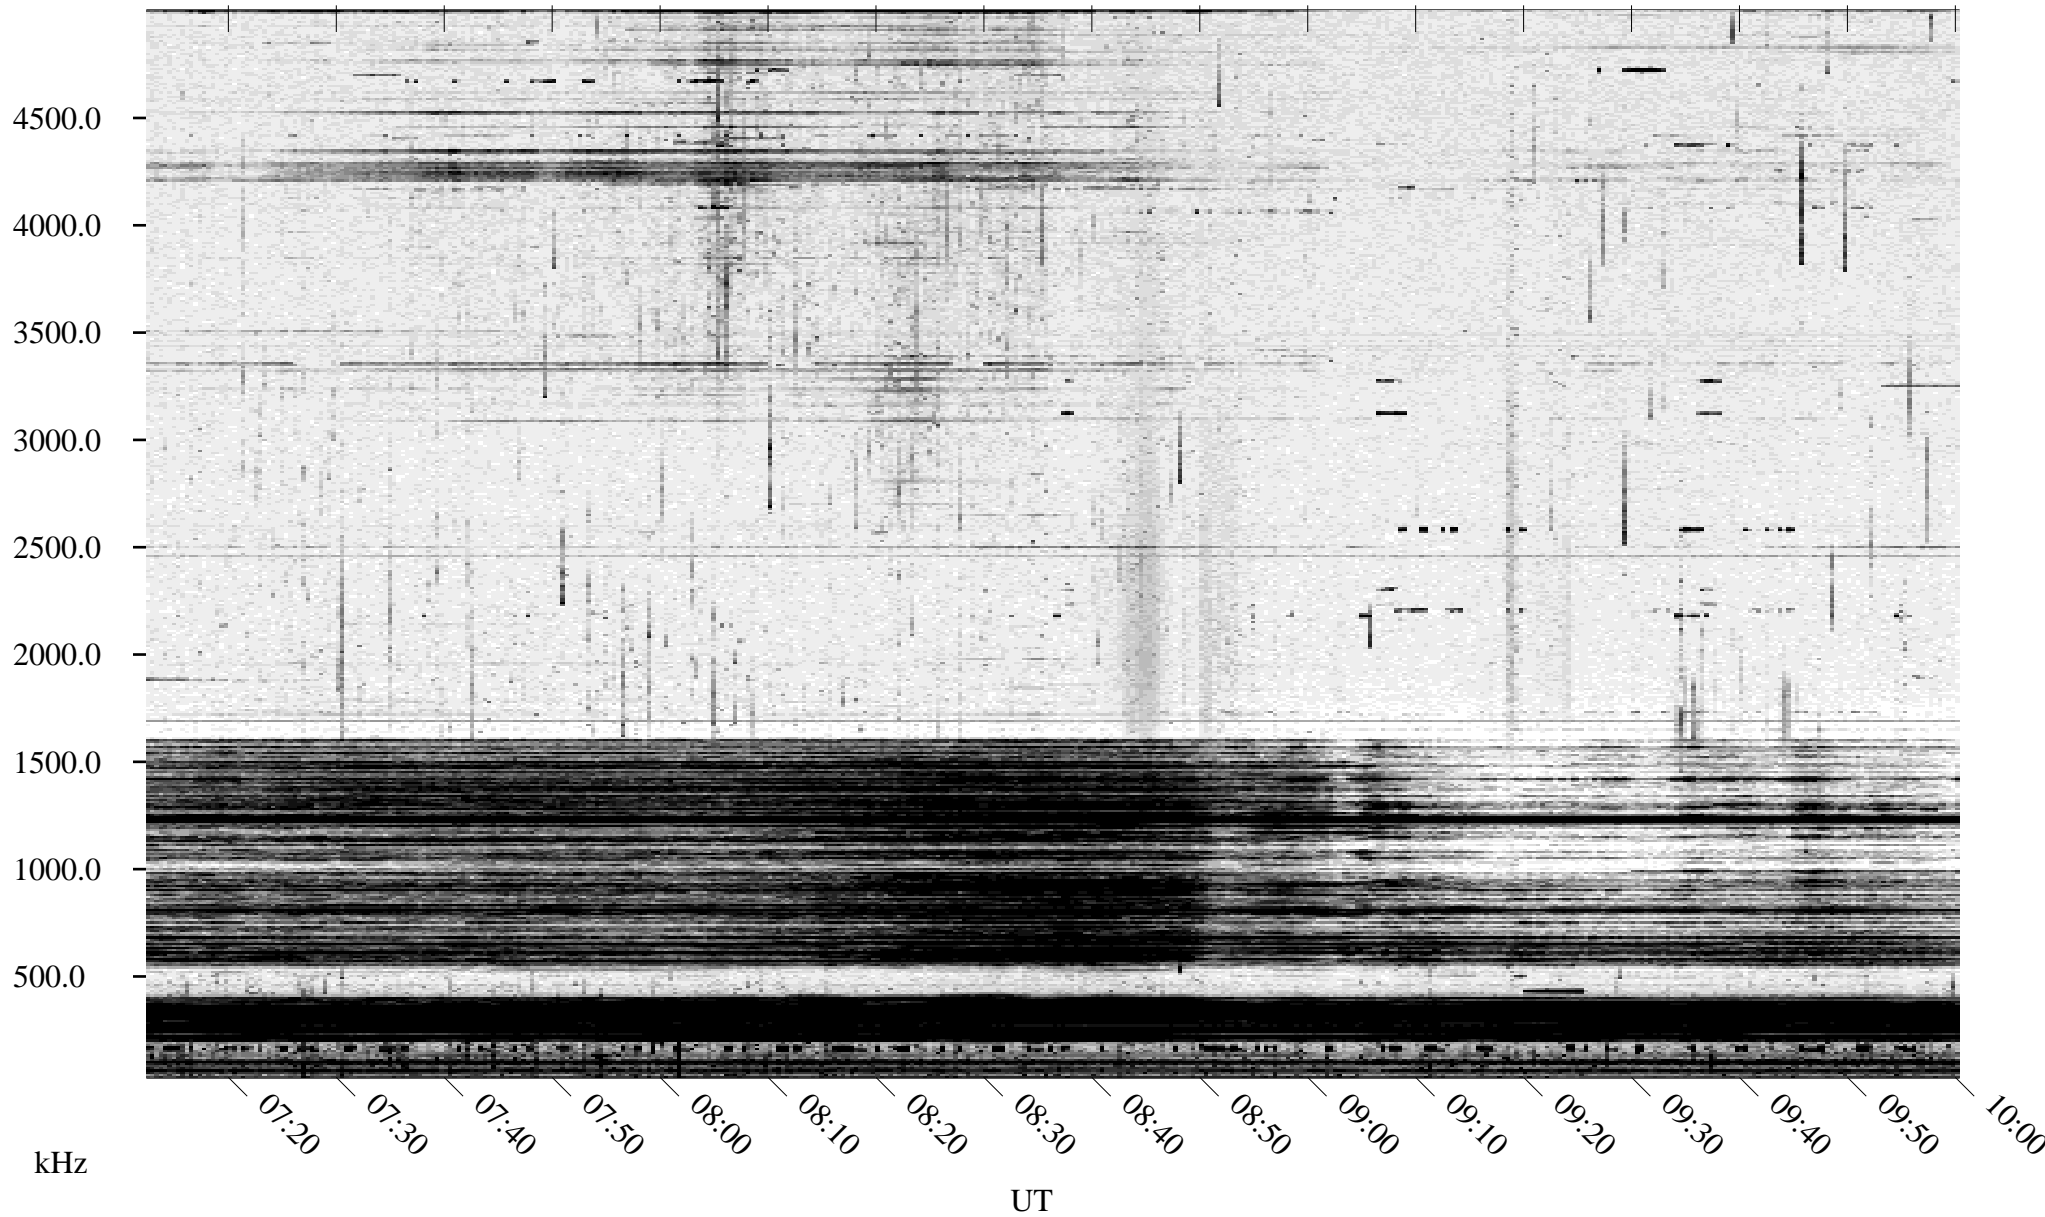

09/25/1994 Churchill, Manitoba

Linear Scale Black = 161 White = 15

ch94268l.r00m max_12

09/25/1994 Churchill, Manitoba

Linear Scale Black = 161 White = 15

ch94268l.r00m max_12

Page 2

09/26/1994 Churchill, Manitoba

Linear Scale Black = 161 White = 15

ch94268l.r00m max_12

Page 3

09/26/1994 Churchill, Manitoba

Linear Scale Black = 161 White = 15

ch94268l.r00m max_12

Page 4

09/26/1994 Churchill, Manitoba

Linear Scale Black = 161 White = 15

ch94268l.r00m max_12

Page 5

09/26/1994 Churchill, Manitoba

Linear Scale Black = 161 White = 15

ch94268l.r00m max_12

Page 6

09/26/1994 Churchill, Manitoba

Linear Scale Black = 161 White = 15

ch94268l.r00m max_12

09/26/1994 Churchill, Manitoba

Linear Scale Black = 161 White = 15

ch94268l.r00m max_12