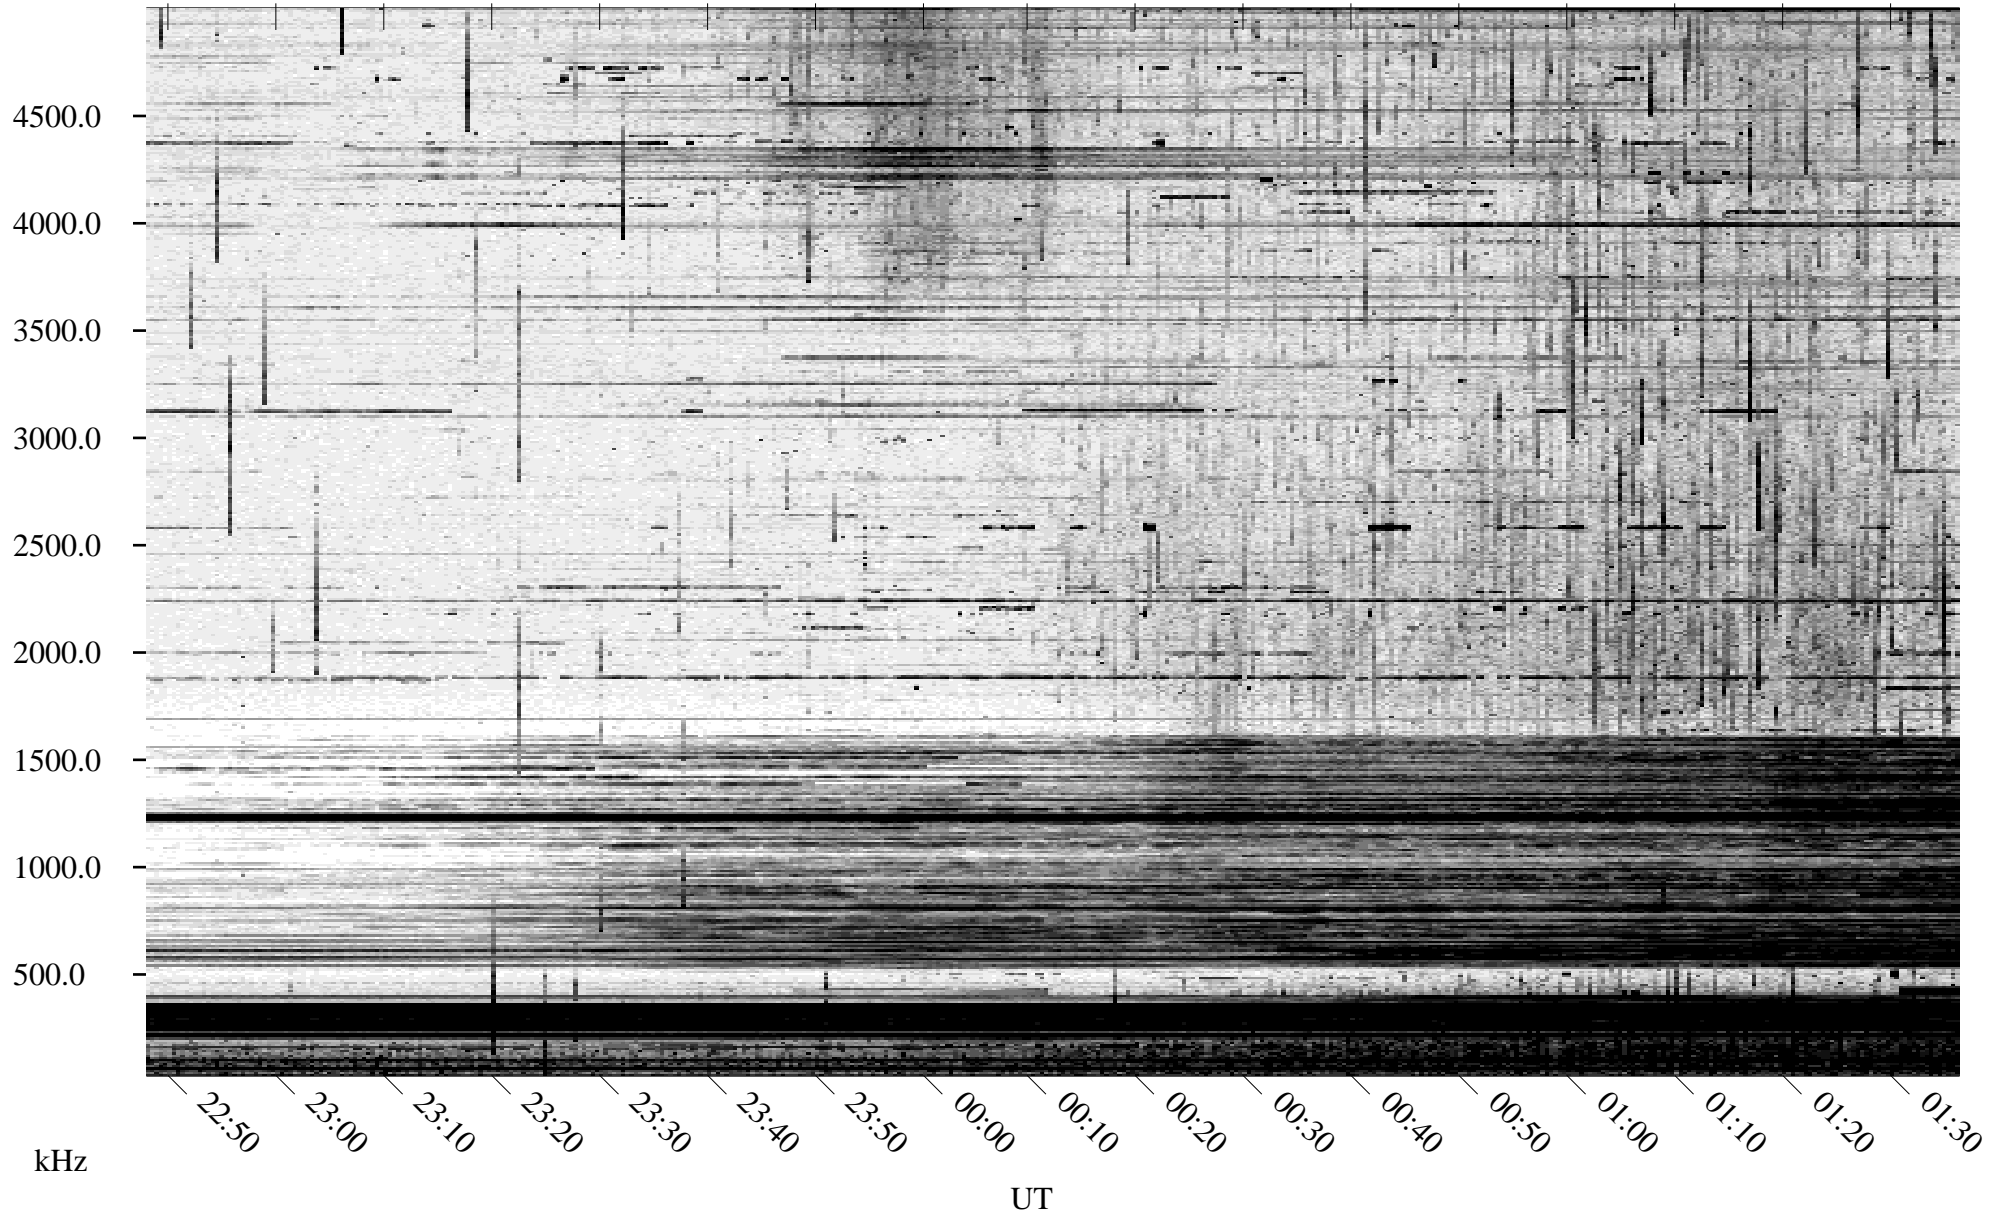

09/25/1994 Churchill, Manitoba

Linear Scale Black = 161 White = 15

ch94268l.r00m max_12

09/25/1994 Churchill, Manitoba

Linear Scale Black = 161 White = 15

ch94268l.r00m max_12

Page 2

09/26/1994 Churchill, Manitoba

Linear Scale Black = 161 White = 15

ch94268l.r00m max_12

Page 3

09/26/1994 Churchill, Manitoba

Linear Scale Black = 161 White = 15

ch94268l.r00m max_12

Page 4

09/26/1994 Churchill, Manitoba

Linear Scale Black = 161 White = 15

ch94268l.r00m max_12

Page 5

09/26/1994 Churchill, Manitoba

Linear Scale Black = 161 White = 15

ch94268l.r00m max_12

Page 6

09/26/1994 Churchill, Manitoba

Linear Scale Black = 161 White = 15

ch94268l.r00m max_12

09/26/1994 Churchill, Manitoba

Linear Scale Black = 161 White = 15

ch94268l.r00m max_12