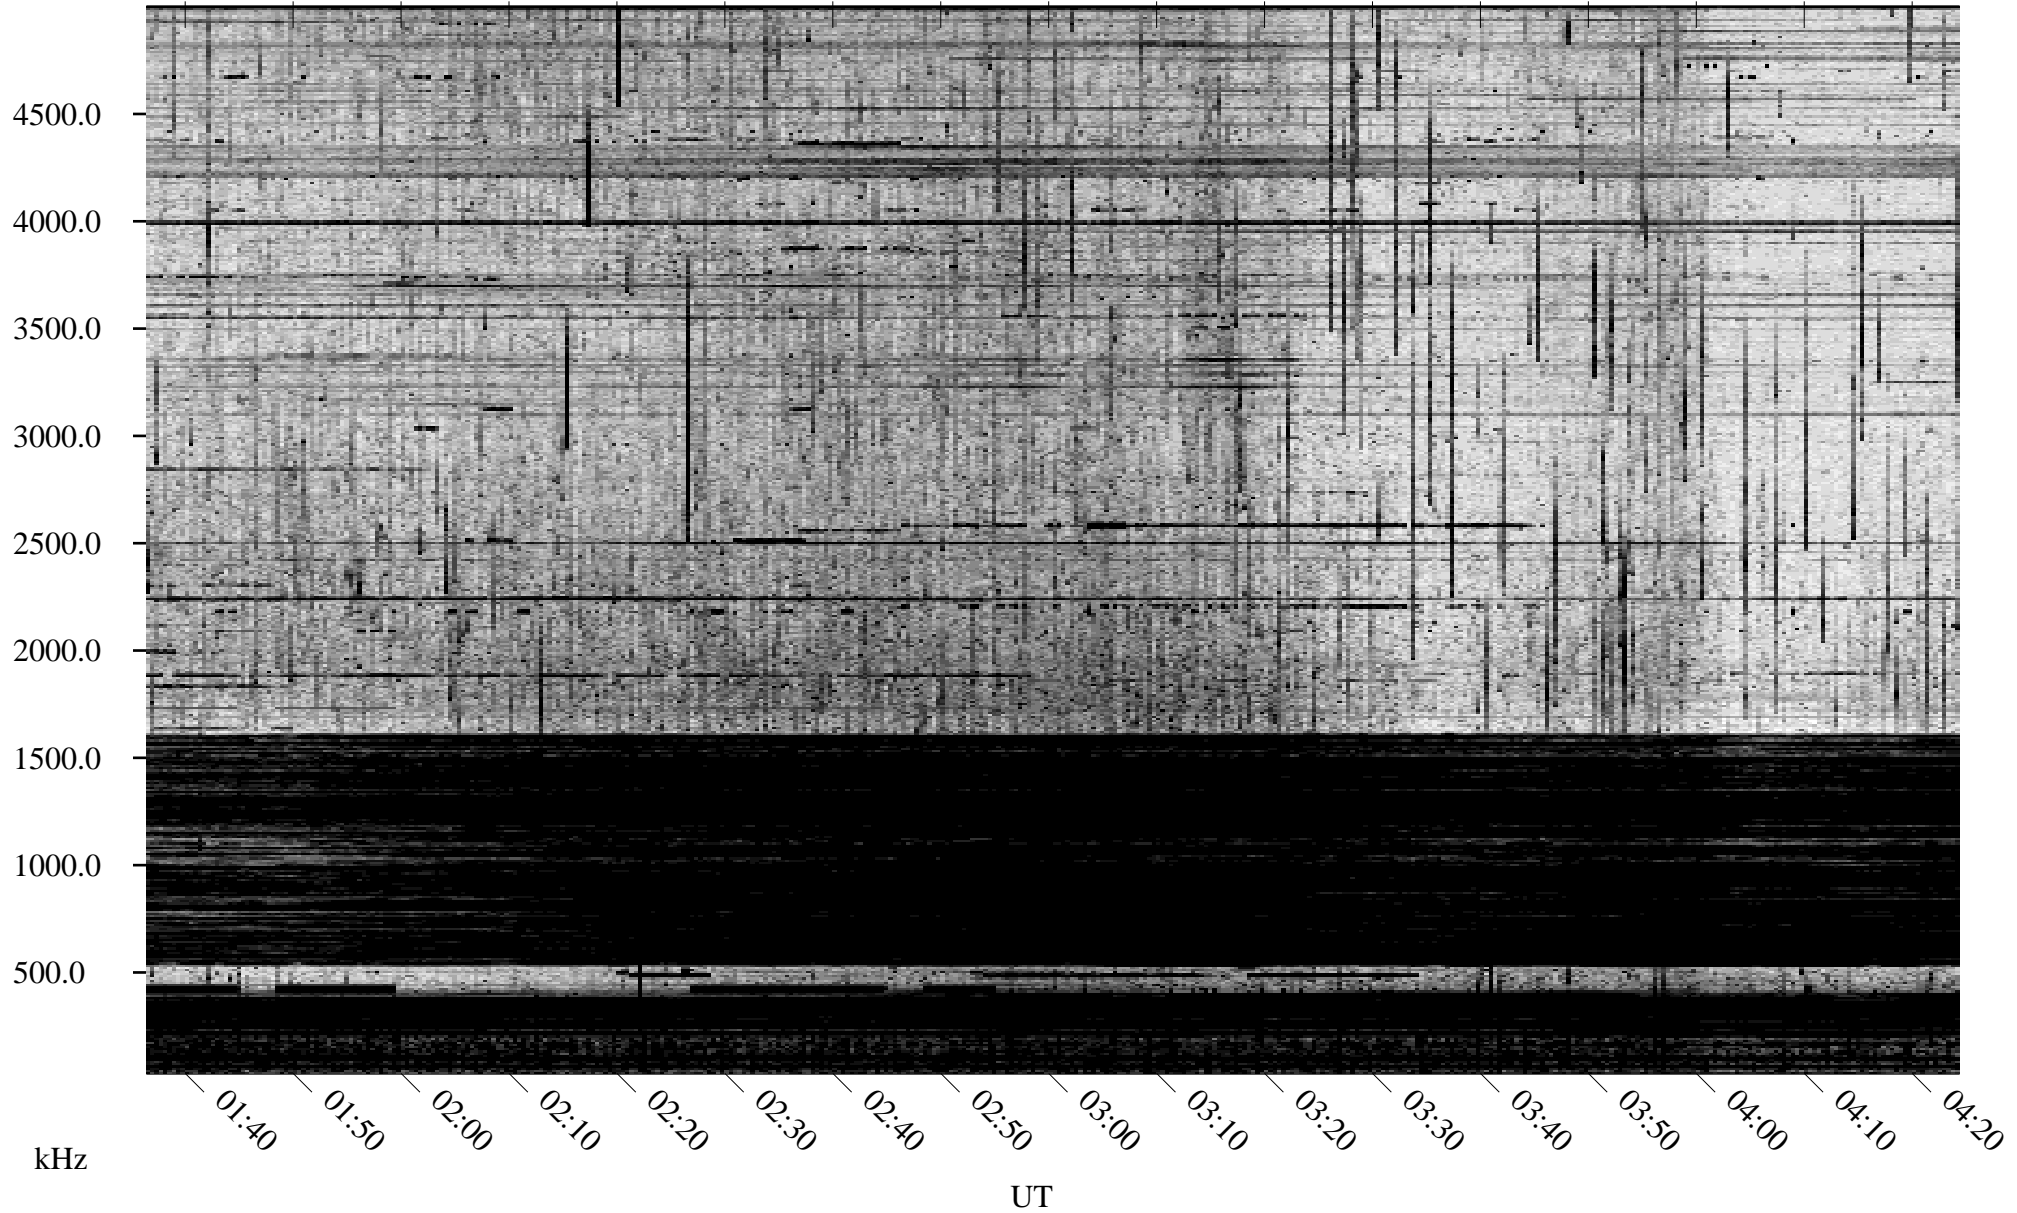

09/25/1994 Churchill, Manitoba

Linear Scale Black = 161 White = 15

ch94268l.r00m max_12

09/25/1994 Churchill, Manitoba

Linear Scale Black = 161 White = 15

ch94268l.r00m max_12

Page 2

09/26/1994 Churchill, Manitoba

Linear Scale Black = 161 White = 15

ch94268l.r00m max_12

Page 3

09/26/1994 Churchill, Manitoba

Linear Scale Black = 161 White = 15

ch94268l.r00m max_12

Page 4

09/26/1994 Churchill, Manitoba

Linear Scale Black = 161 White = 15

ch94268l.r00m max_12

Page 5

09/26/1994 Churchill, Manitoba

Linear Scale Black = 161 White = 15

ch94268l.r00m max_12

Page 6

09/26/1994 Churchill, Manitoba

Linear Scale Black = 161 White = 15

ch94268l.r00m max_12

09/26/1994 Churchill, Manitoba

Linear Scale Black = 161 White = 15

ch94268l.r00m max_12