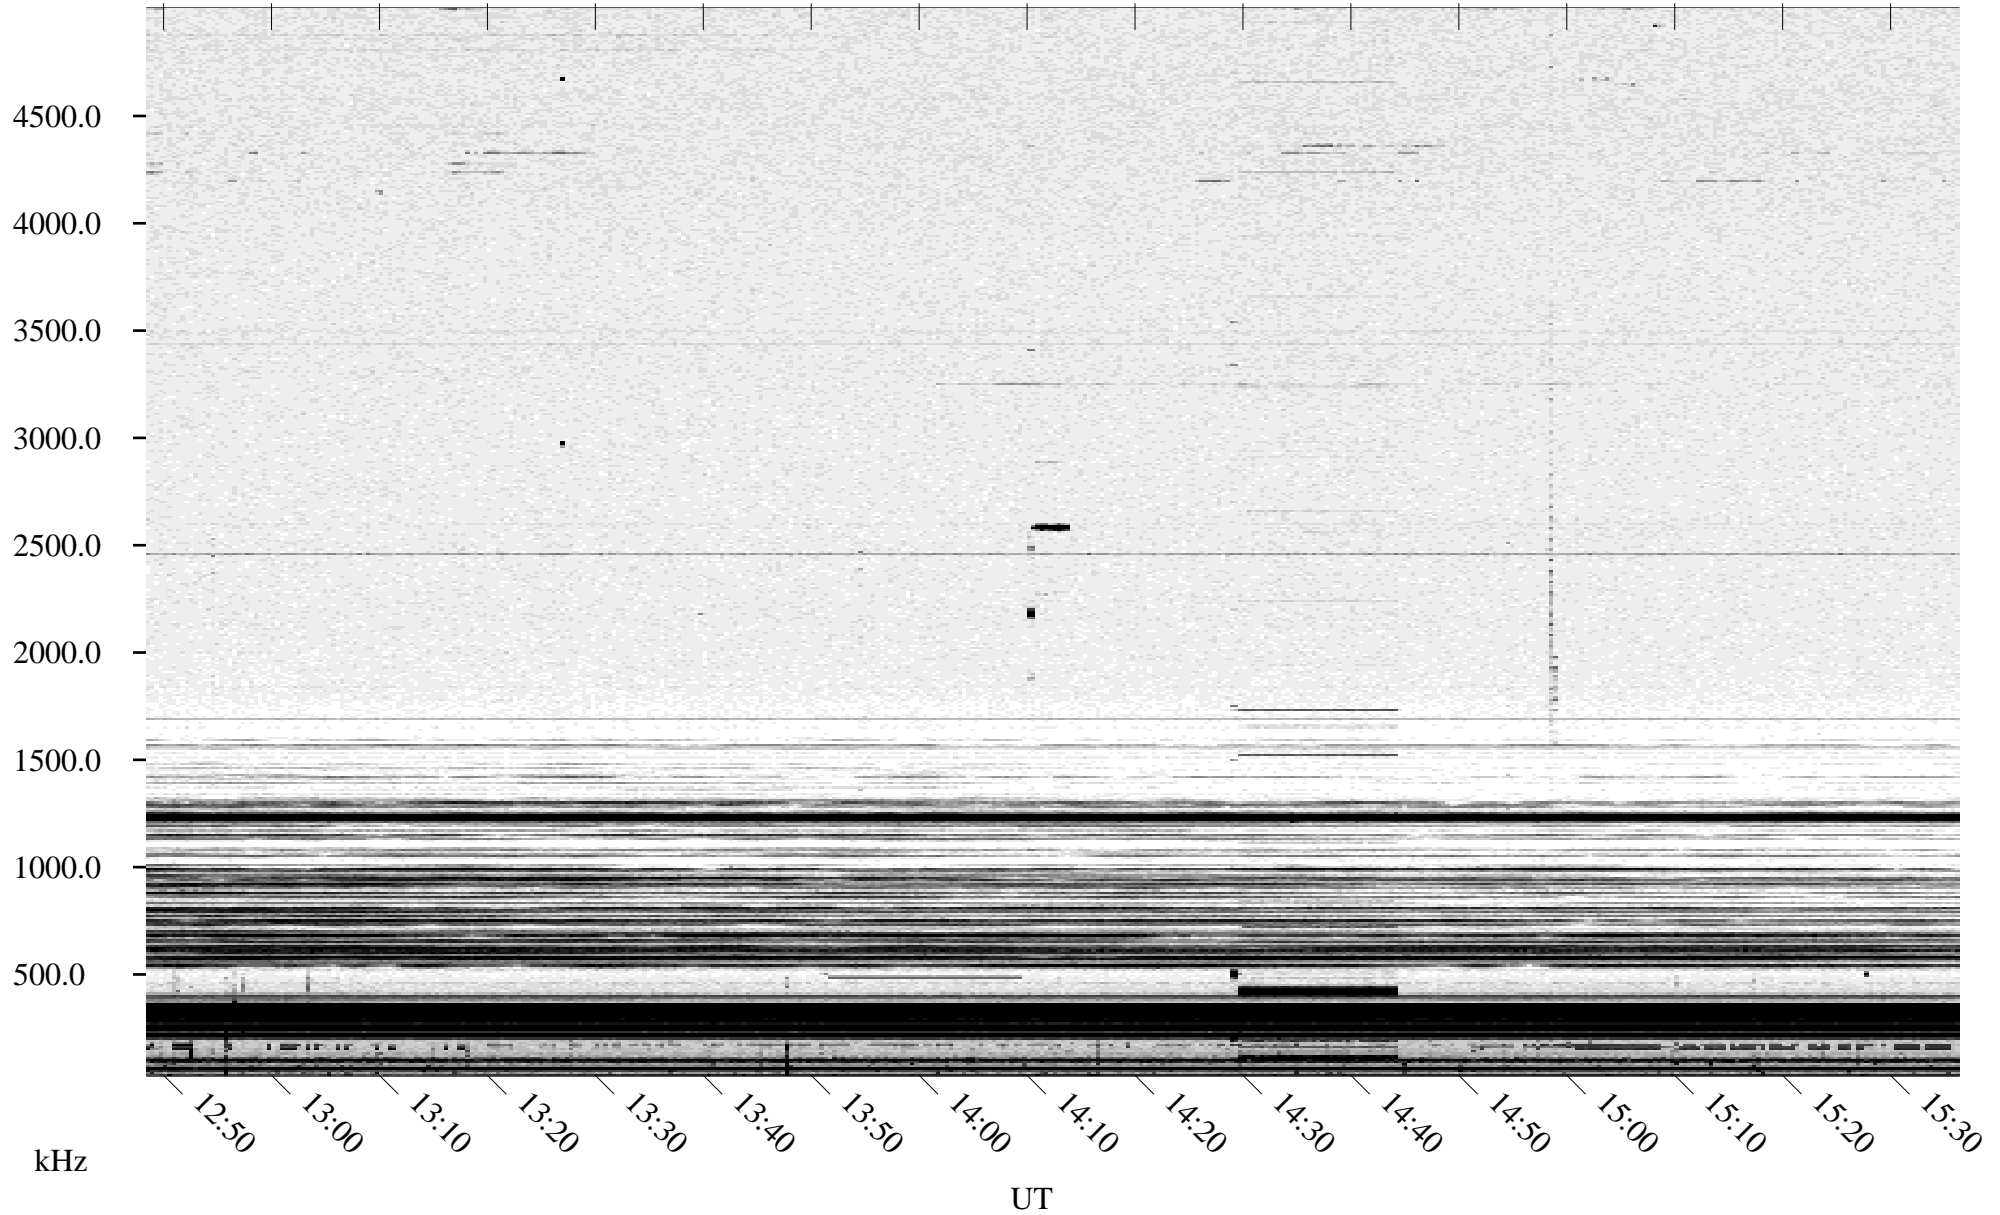

# 09/27/1994 Churchill, Manitoba

Linear Scale    Black = 161    White = 15

ch94269l.r00m max\_12

Page 5

# 09/27/1994 Churchill, Manitoba

Linear Scale    Black = 161    White = 15

ch94269l.r00m max\_12

Page 6

# 09/27/1994 Churchill, Manitoba

Linear Scale    Black = 161    White = 15

ch94269l.r00m max\_12

Page 7

# 09/27/1994 Churchill, Manitoba

Linear Scale    Black = 161    White = 15

ch94269l.r00m max\_12

Page 8