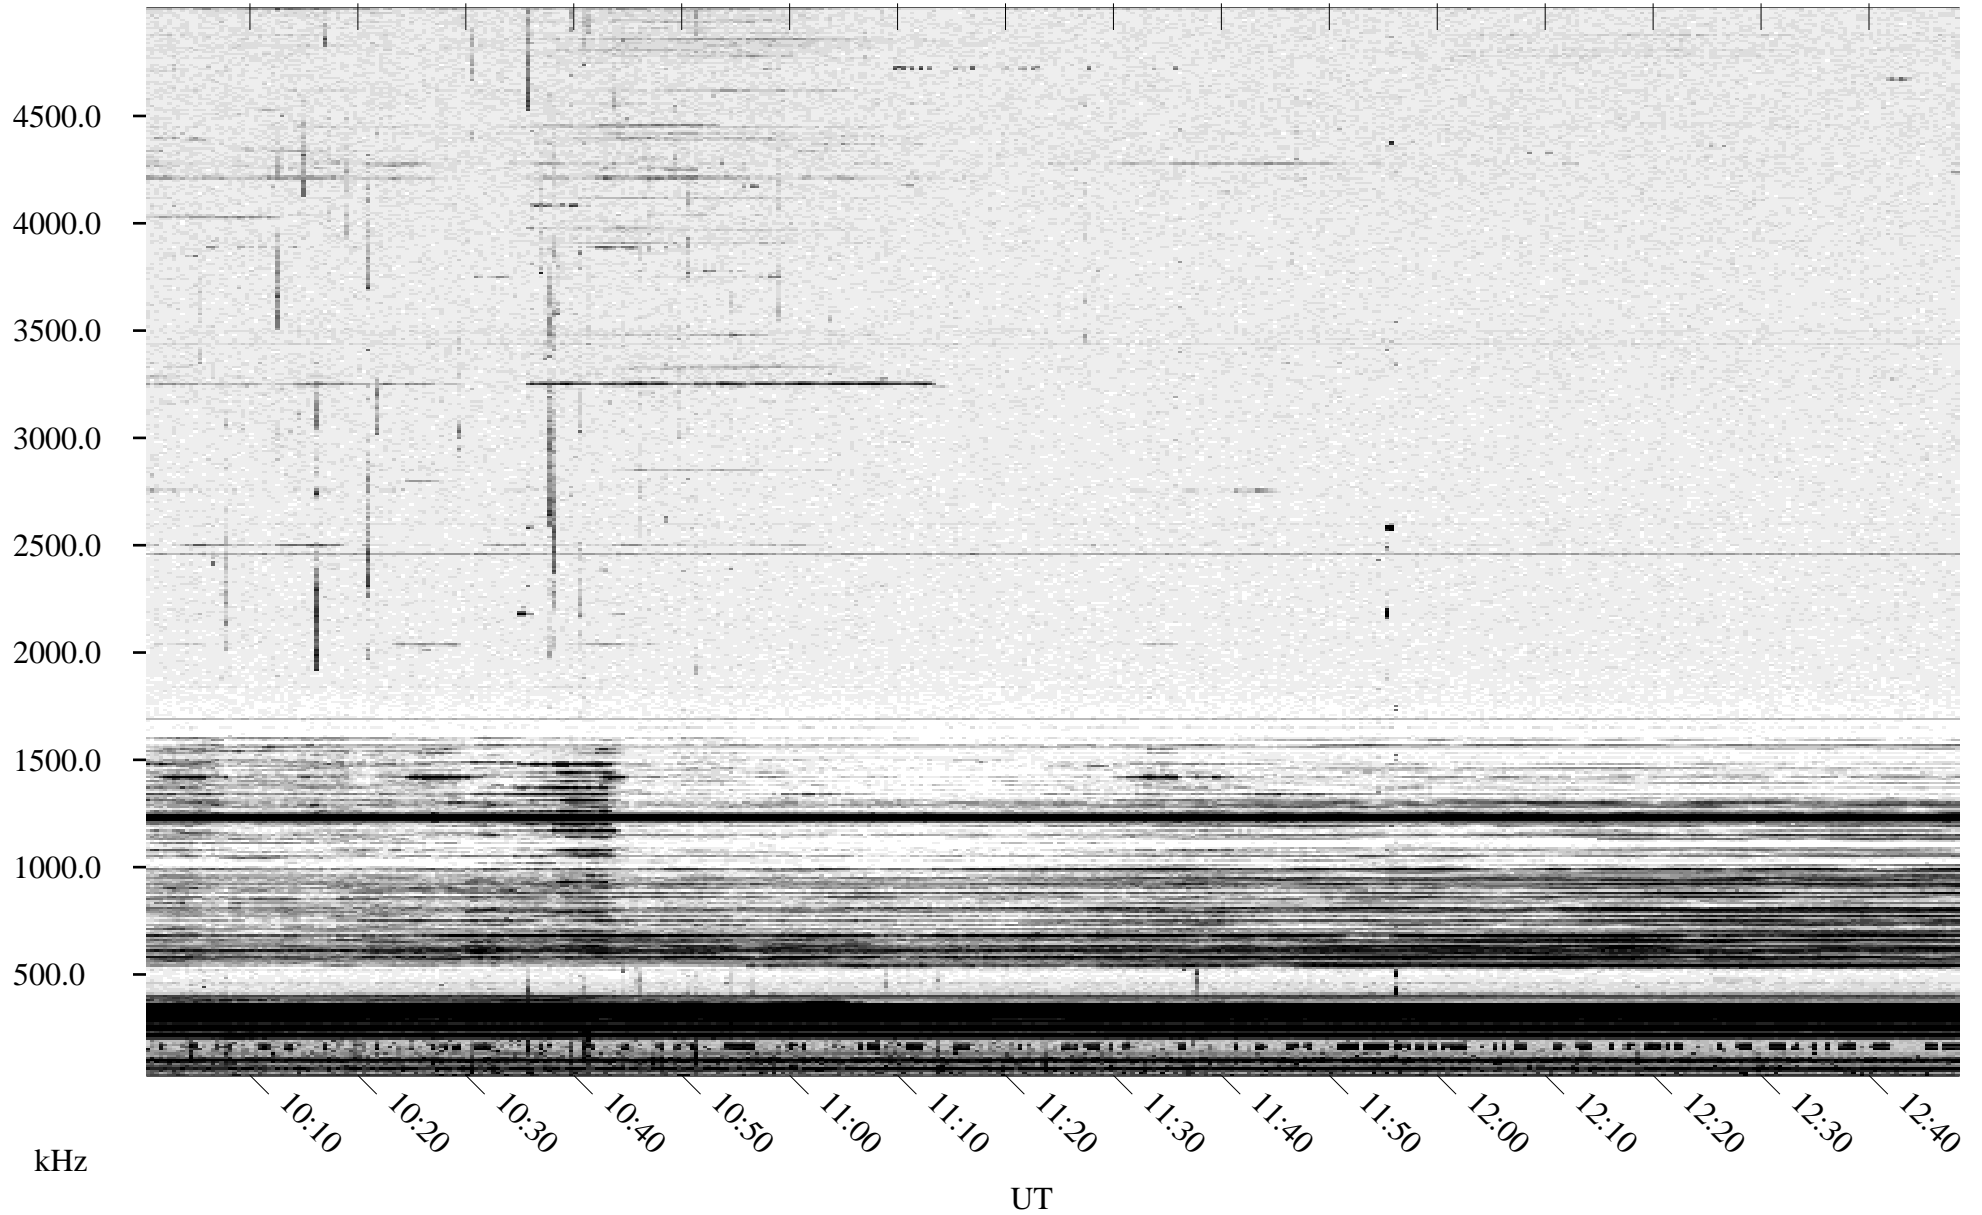

# 09/27/1994 Churchill, Manitoba

Linear Scale    Black = 161    White = 15

ch94269l.r00m max\_12

Page 4

# 09/27/1994 Churchill, Manitoba

Linear Scale    Black = 161    White = 15

ch94269l.r00m max\_12

Page 5

# 09/27/1994 Churchill, Manitoba

Linear Scale    Black = 161    White = 15

ch94269l.r00m max\_12

Page 6

# 09/27/1994 Churchill, Manitoba

Linear Scale    Black = 161    White = 15

ch94269l.r00m max\_12

Page 7