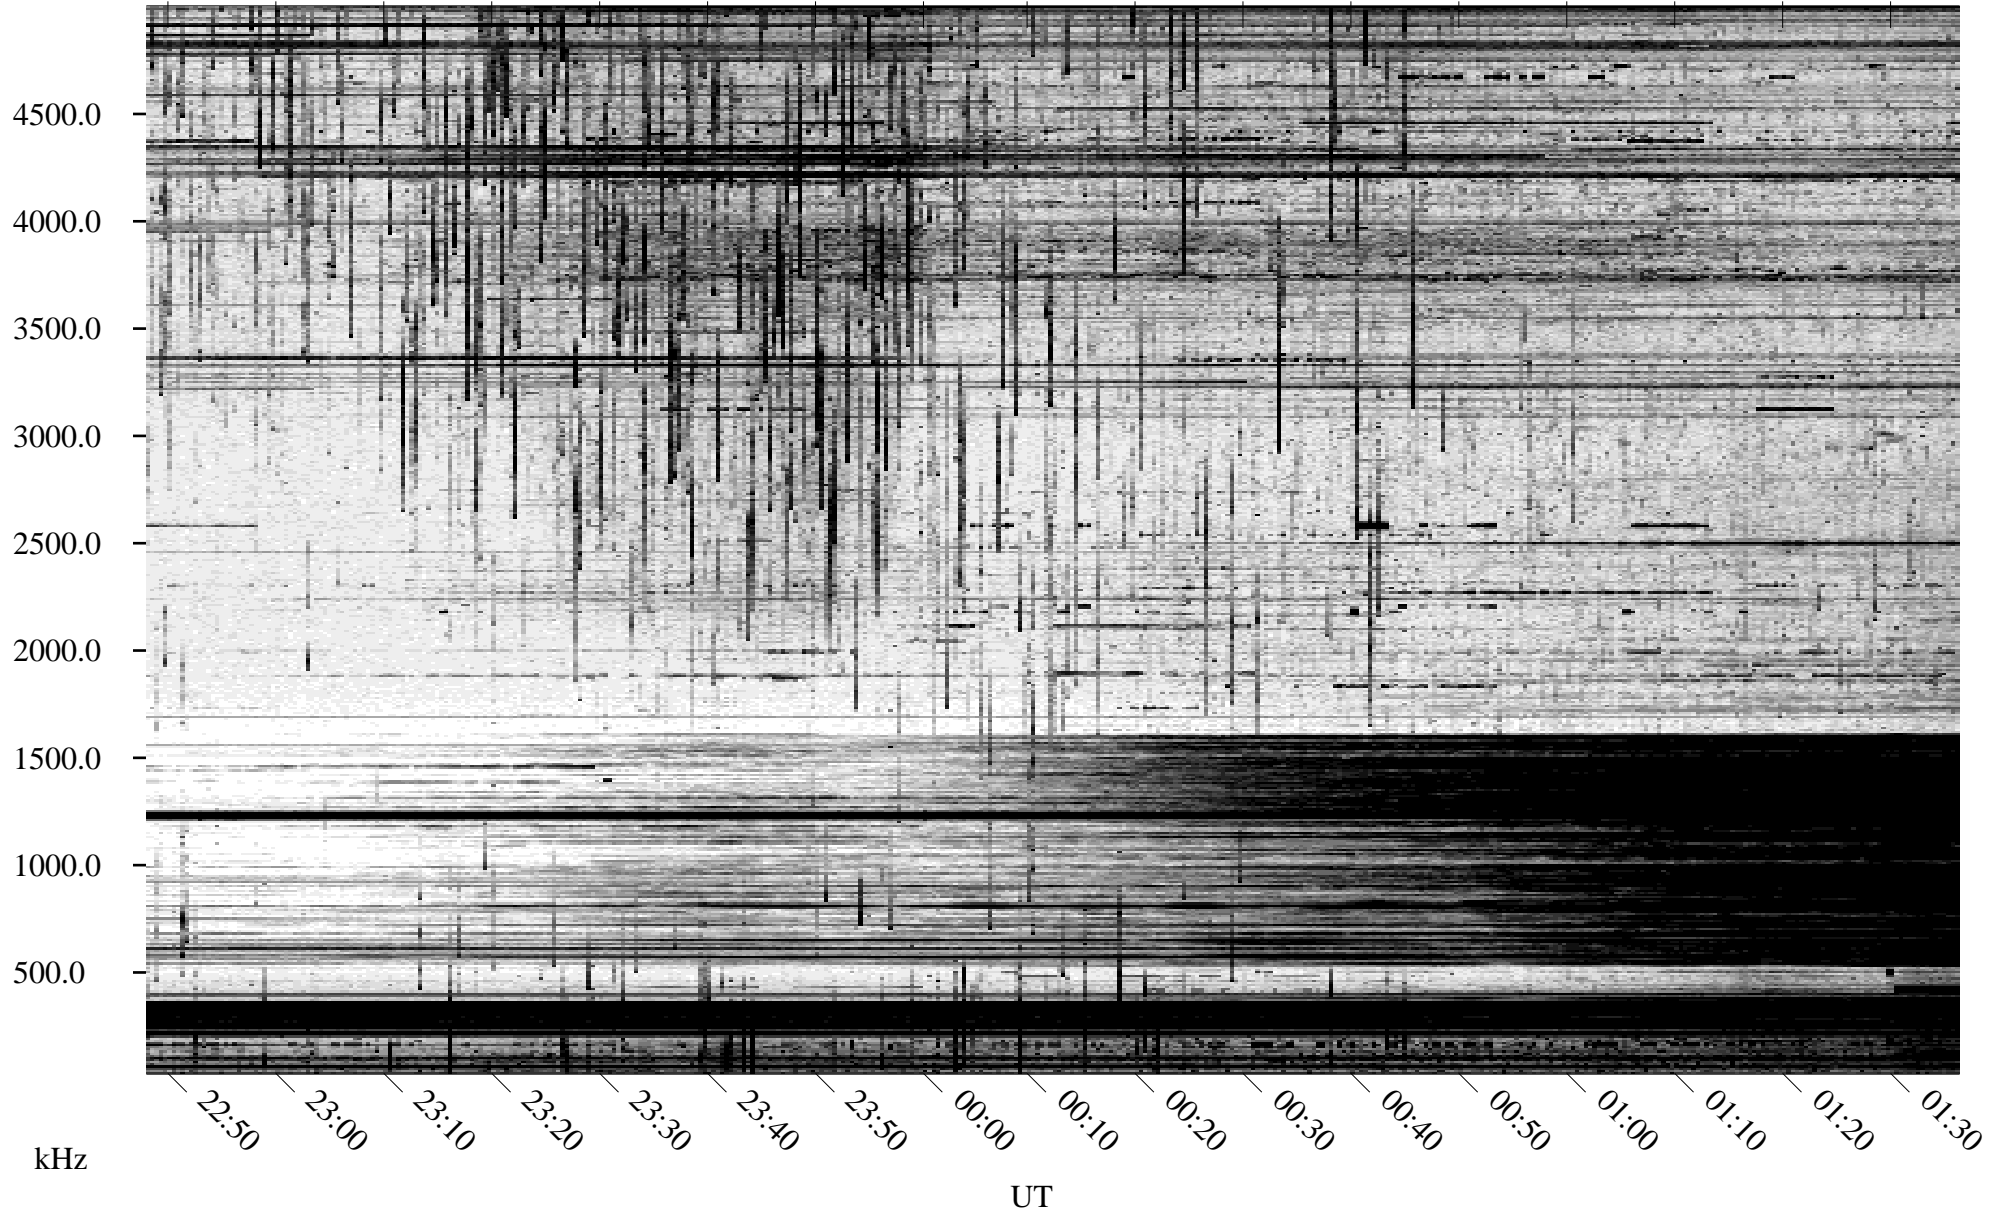

# 09/26/1994 Churchill, Manitoba

Linear Scale    Black = 161    White = 15

ch94269l.r00m max\_12

Page 1

# 09/26/1994 Churchill, Manitoba

Linear Scale    Black = 161    White = 15

ch94269l.r00m max\_12

Page 2

# 09/27/1994 Churchill, Manitoba

Linear Scale    Black = 161    White = 15

ch94269l.r00m max\_12

Page 3

# 09/27/1994 Churchill, Manitoba

Linear Scale    Black = 161    White = 15

ch94269l.r00m max\_12

Page 4