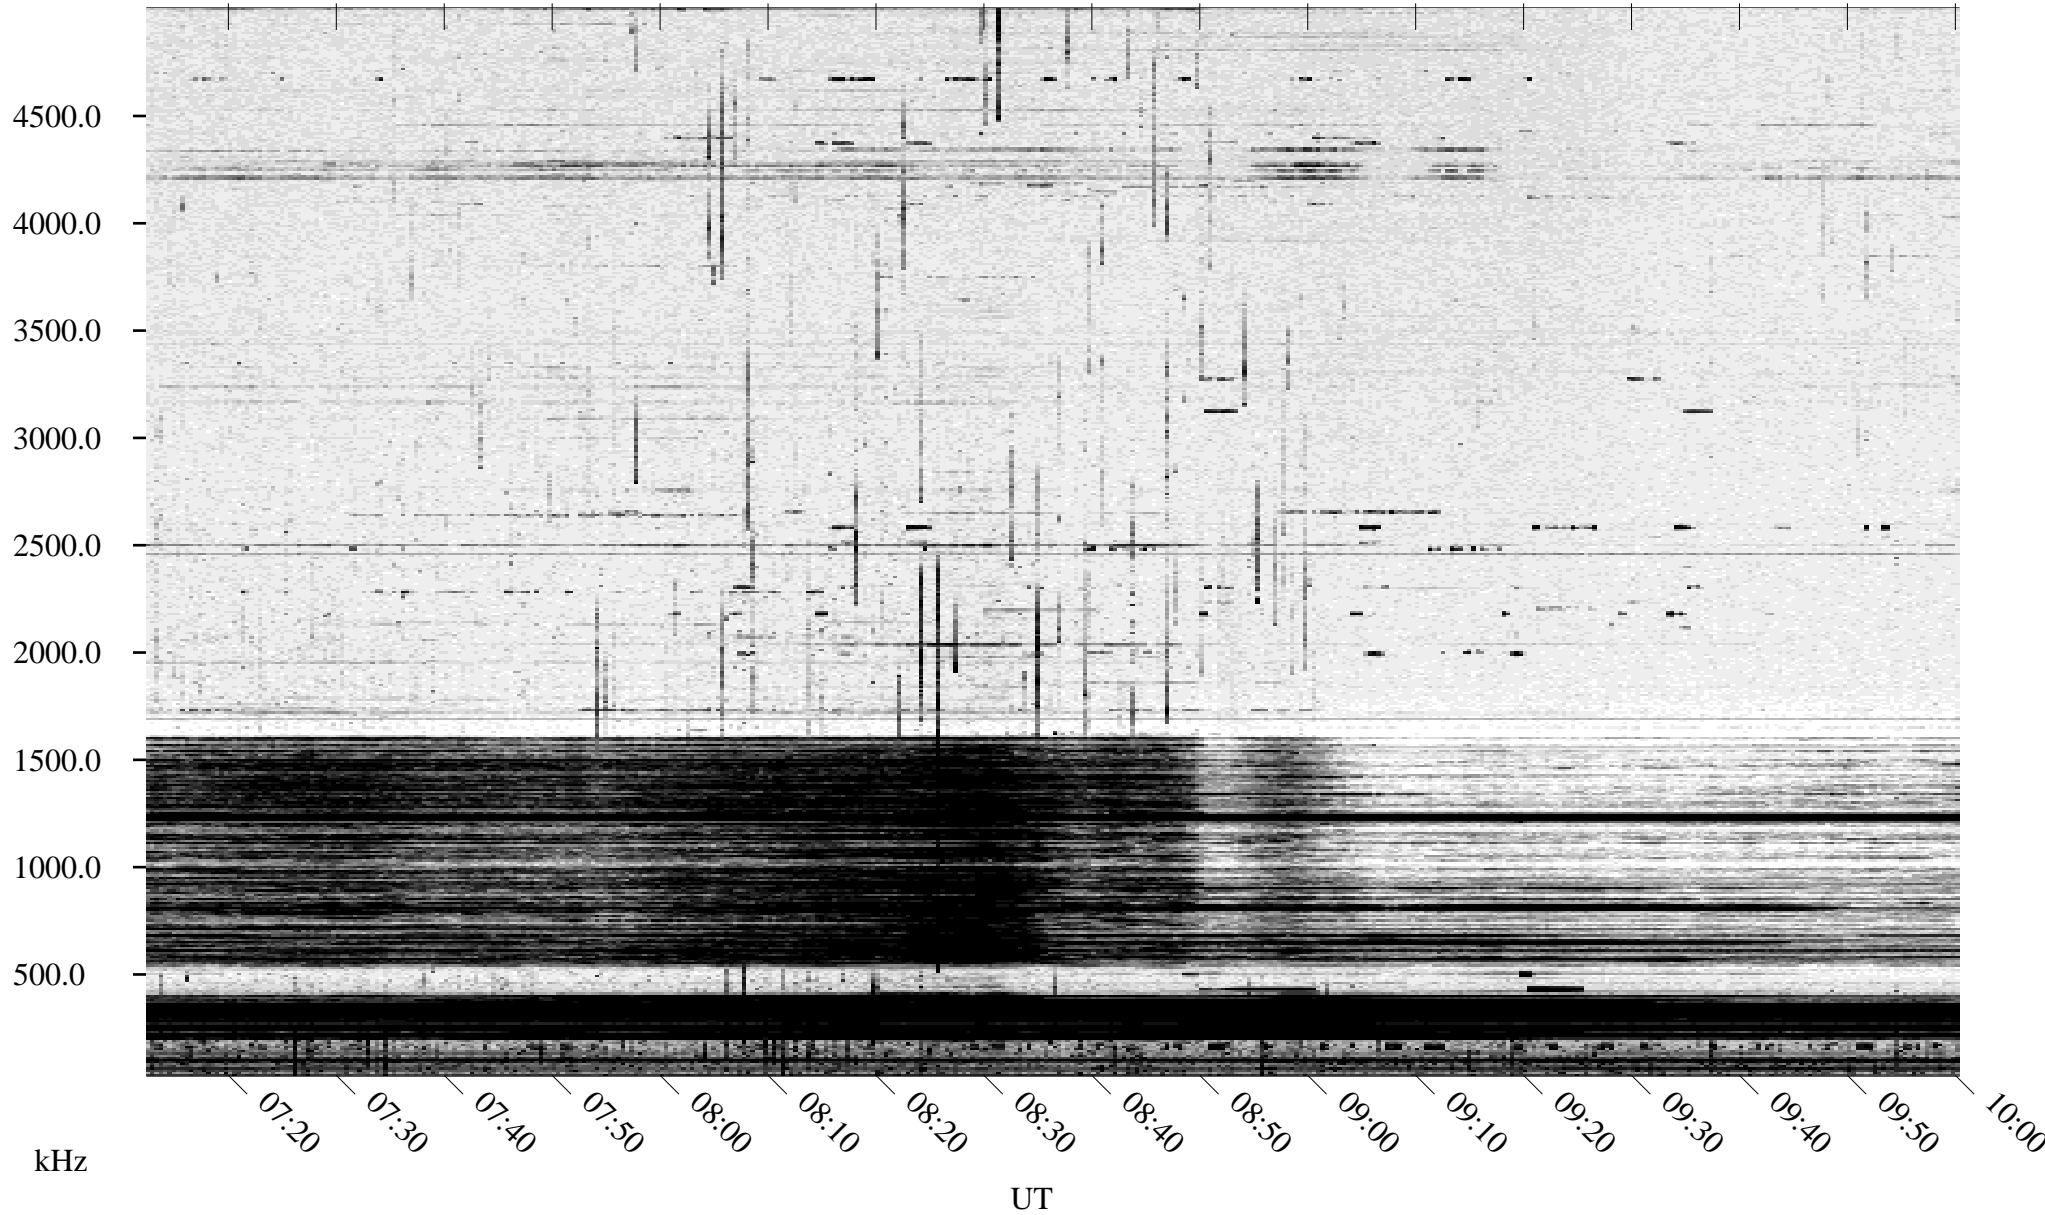

# 09/27/1994 Churchill, Manitoba

Linear Scale    Black = 161    White = 15

ch94269l.r00m max\_12

Page 3

# 09/27/1994 Churchill, Manitoba

Linear Scale    Black = 161    White = 15

ch94269l.r00m max\_12

Page 4

# 09/27/1994 Churchill, Manitoba

Linear Scale    Black = 161    White = 15

ch94269l.r00m max\_12

Page 5

# 09/27/1994 Churchill, Manitoba

Linear Scale    Black = 161    White = 15

ch94269l.r00m max\_12

Page 6