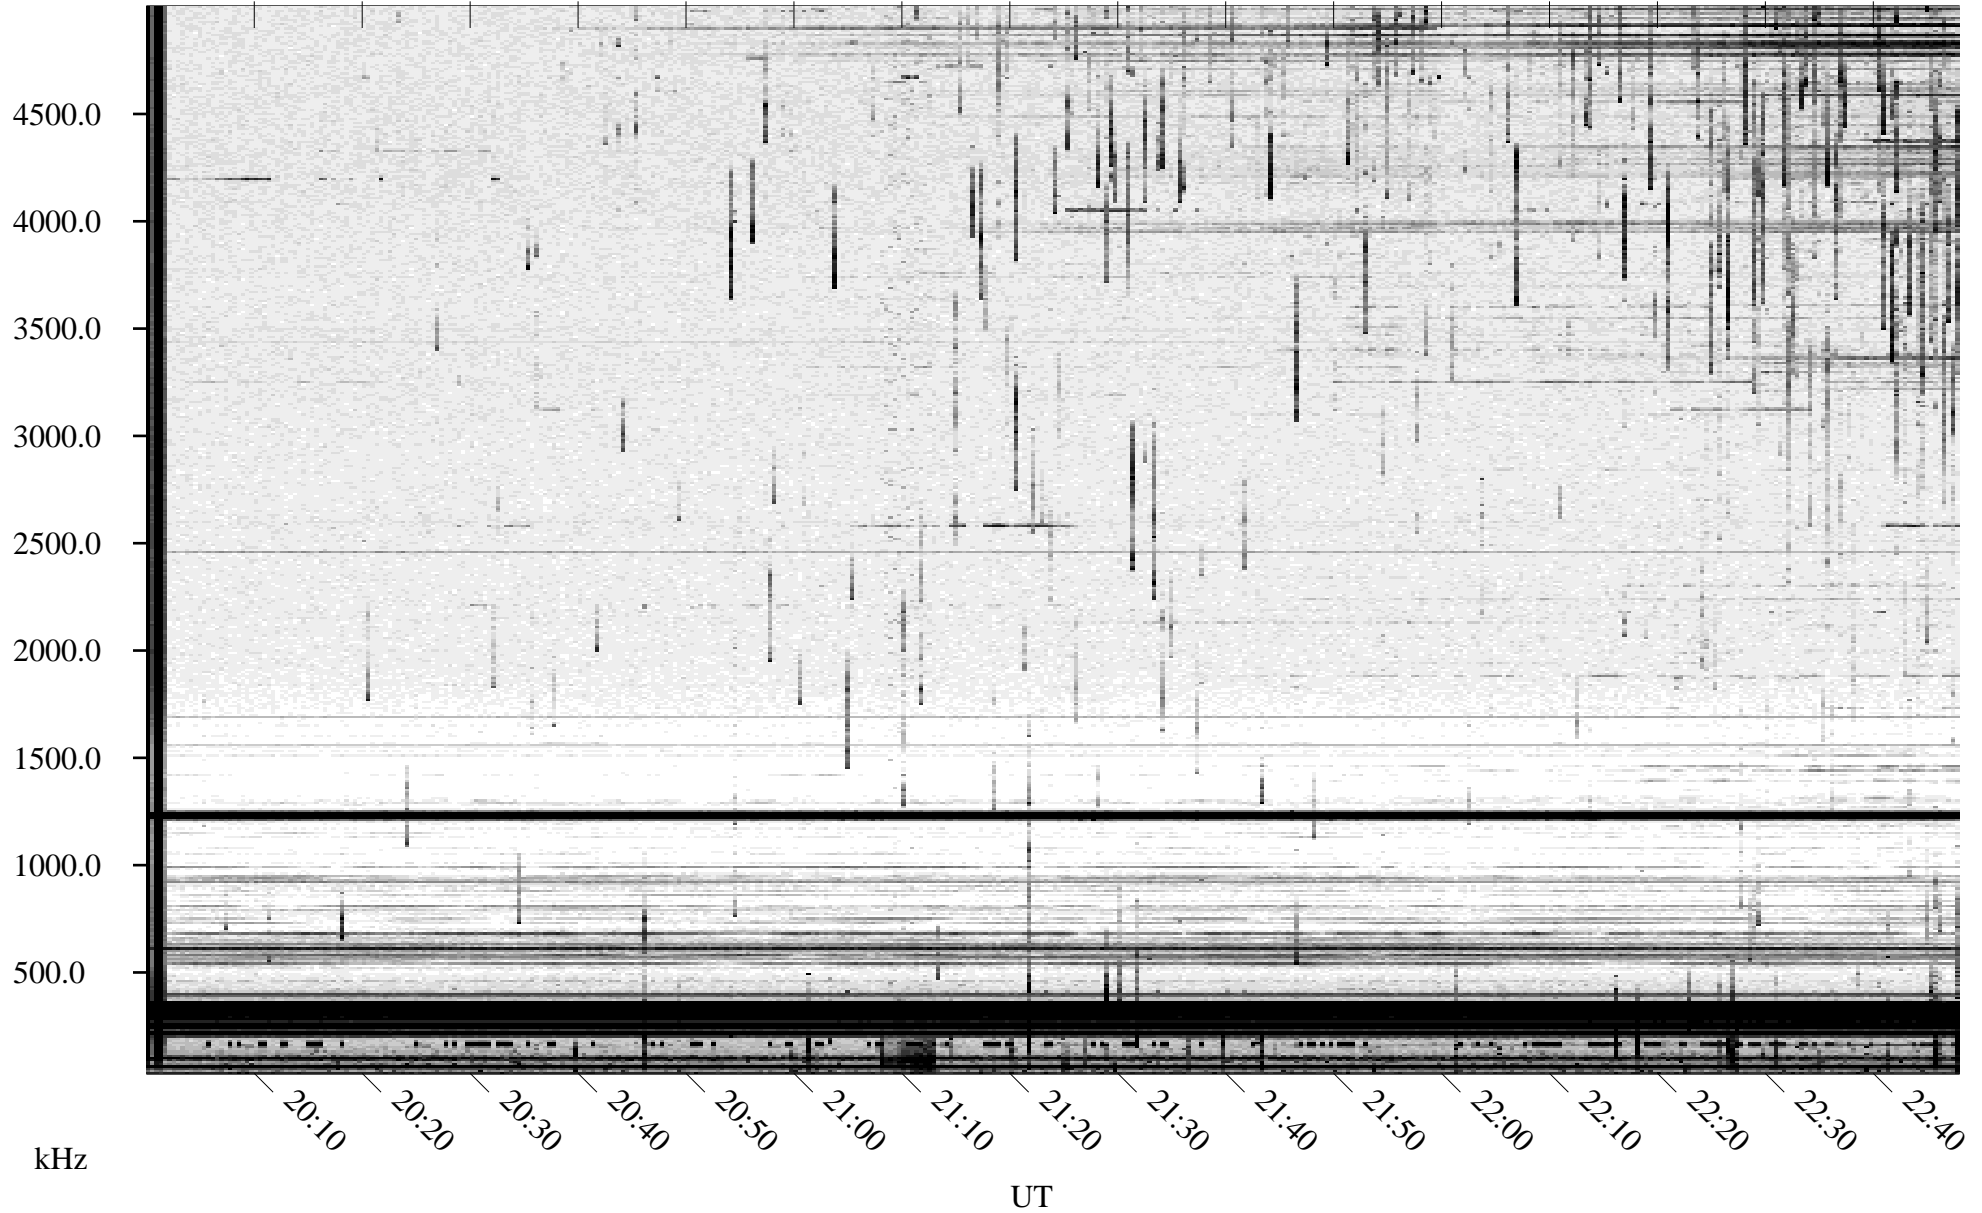

# 09/26/1994 Churchill, Manitoba

Linear Scale    Black = 161    White = 15

ch94269l.r00m max\_12

Page 1

# 09/26/1994 Churchill, Manitoba

Linear Scale    Black = 161    White = 15

ch94269l.r00m max\_12

Page 2

# 09/27/1994 Churchill, Manitoba

Linear Scale    Black = 161    White = 15

ch94269l.r00m max\_12

Page 3

# 09/27/1994 Churchill, Manitoba

Linear Scale    Black = 161    White = 15

ch94269l.r00m max\_12

Page 4