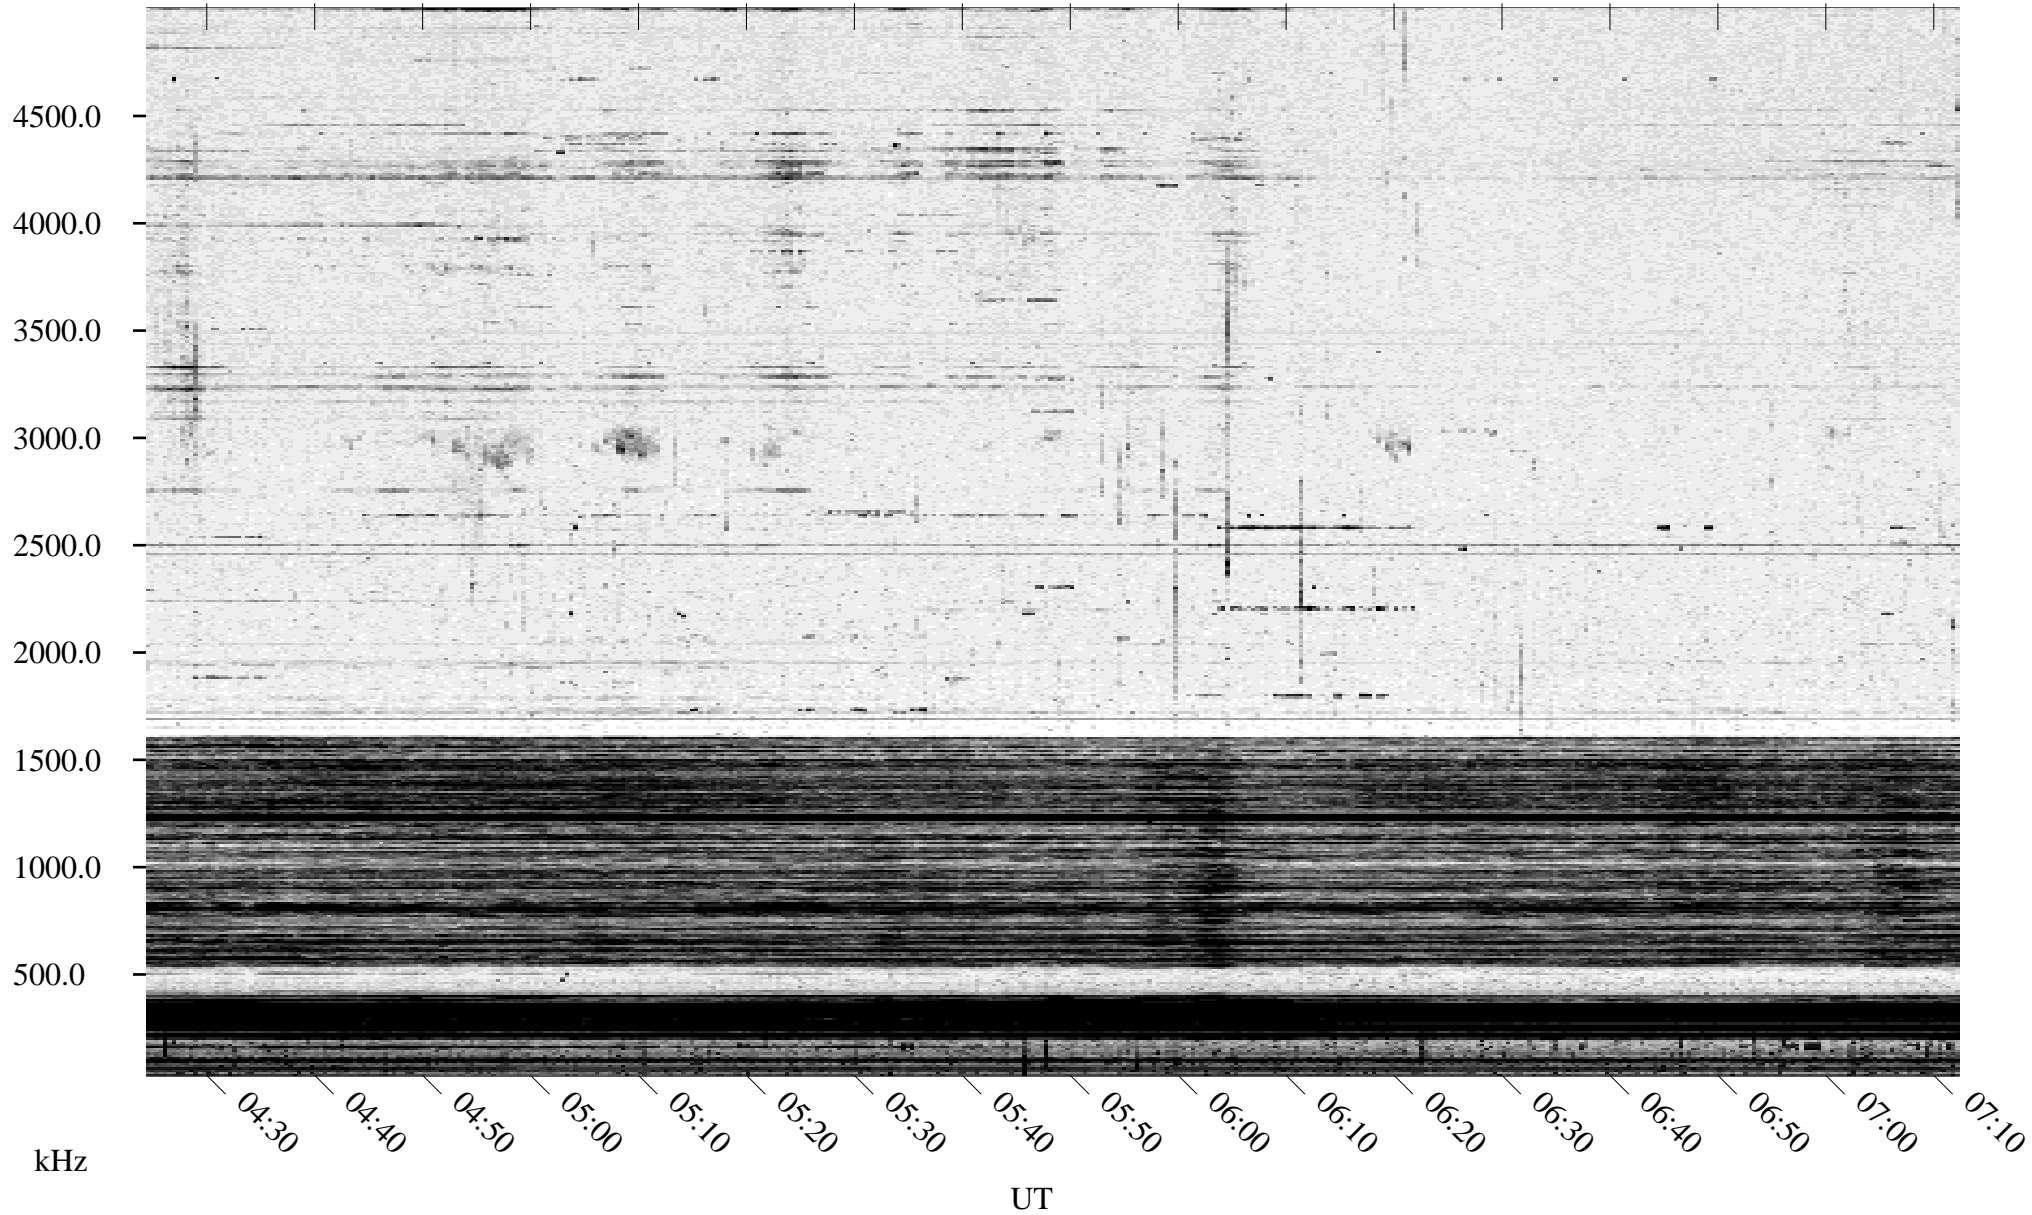

# 09/26/1994 Churchill, Manitoba

Linear Scale    Black = 161    White = 15

ch94269l.r00m max\_12

Page 1

# 09/26/1994 Churchill, Manitoba

Linear Scale    Black = 161    White = 15

ch94269l.r00m max\_12

Page 2

# 09/27/1994 Churchill, Manitoba

Linear Scale    Black = 161    White = 15

ch94269l.r00m max\_12

Page 3

# 09/27/1994 Churchill, Manitoba

Linear Scale    Black = 161    White = 15

ch94269l.r00m max\_12

Page 4