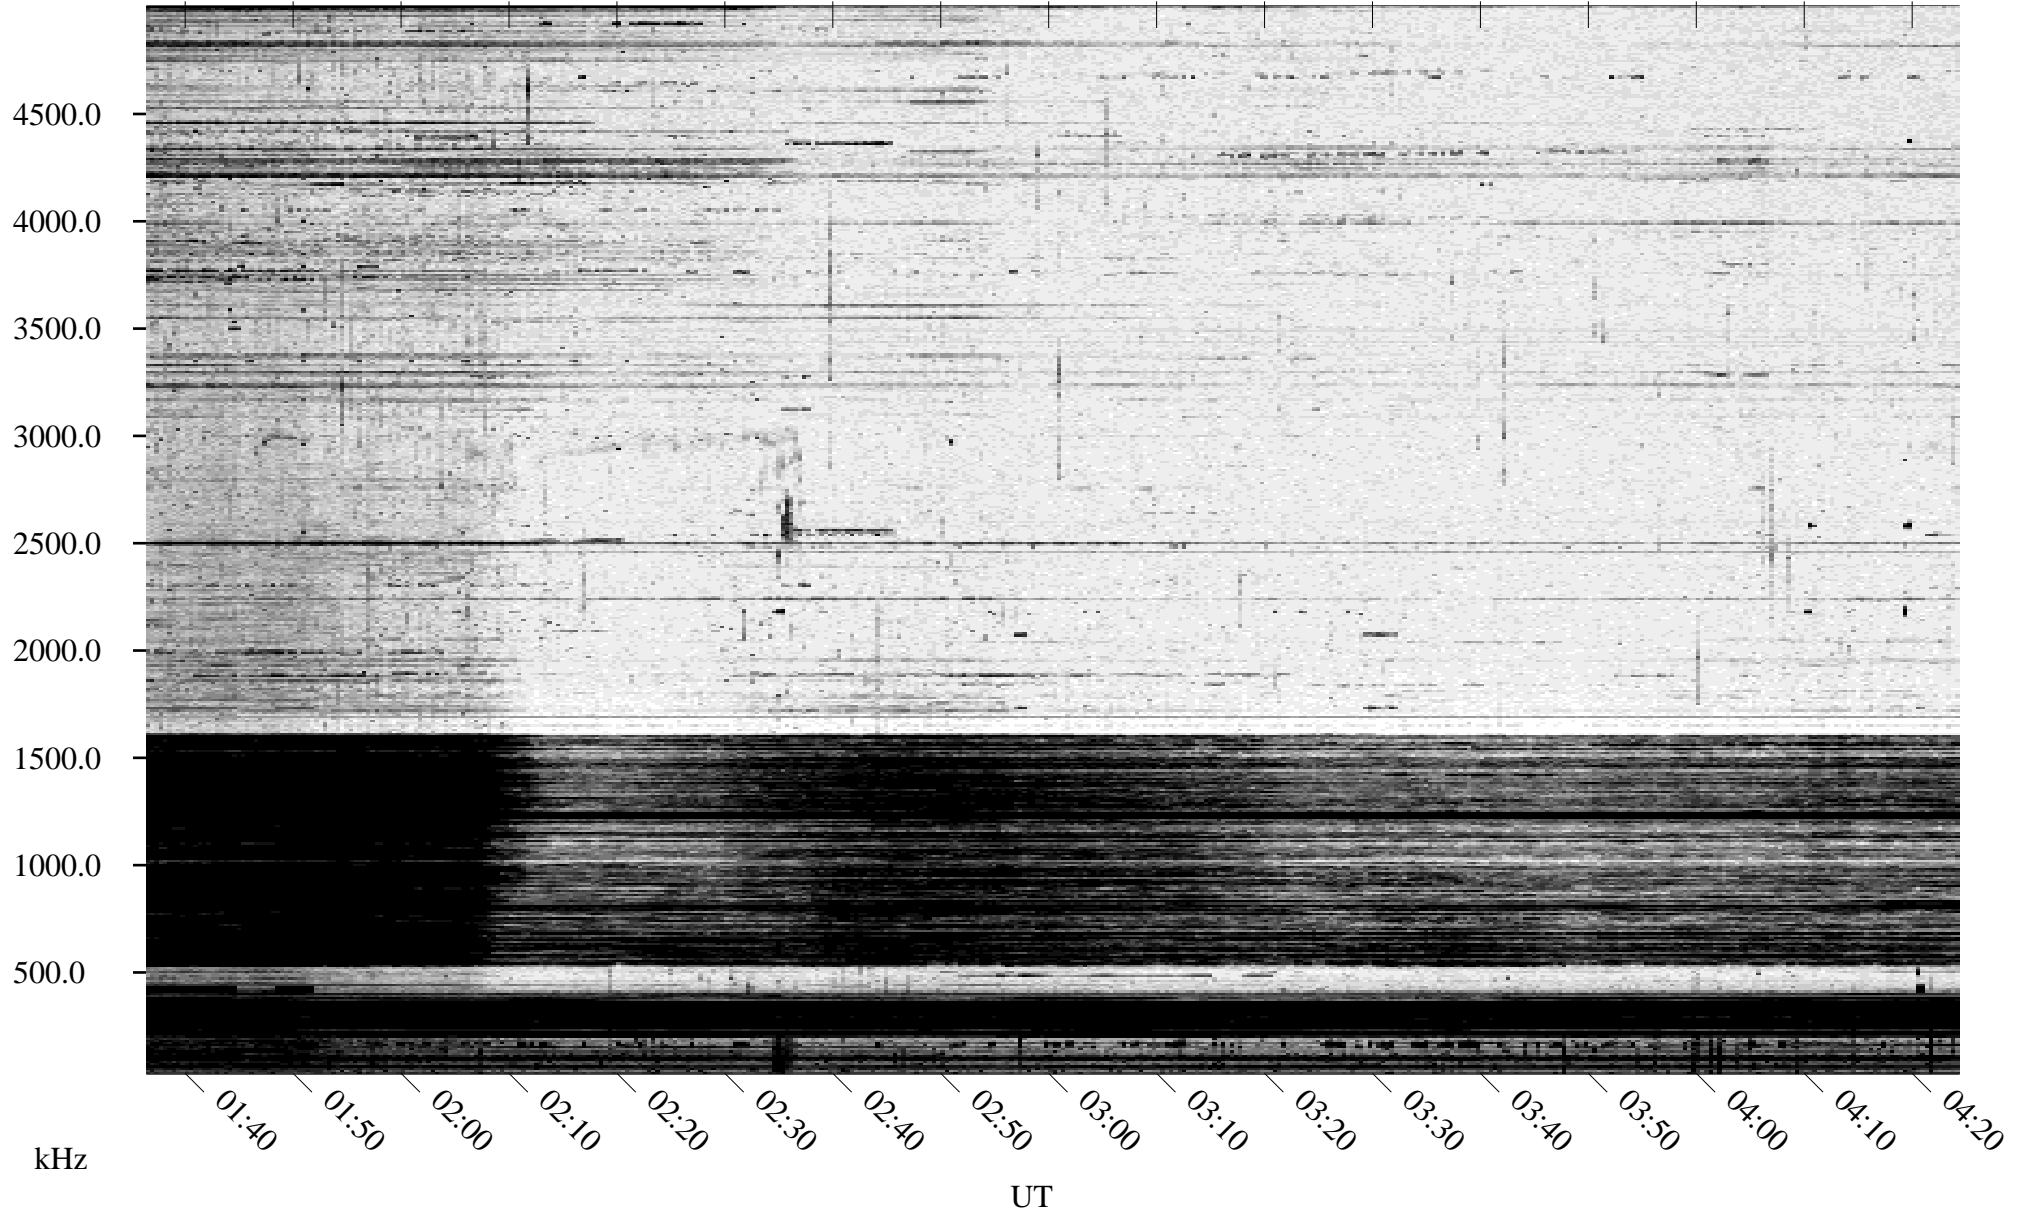

# 09/26/1994 Churchill, Manitoba

Linear Scale    Black = 161    White = 15

ch94269l.r00m max\_12

Page 1

# 09/26/1994 Churchill, Manitoba

Linear Scale    Black = 161    White = 15

ch94269l.r00m max\_12

Page 2

# 09/27/1994 Churchill, Manitoba

Linear Scale    Black = 161    White = 15

ch94269l.r00m max\_12

Page 3

# 09/27/1994 Churchill, Manitoba

Linear Scale    Black = 161    White = 15

ch94269l.r00m max\_12

Page 4