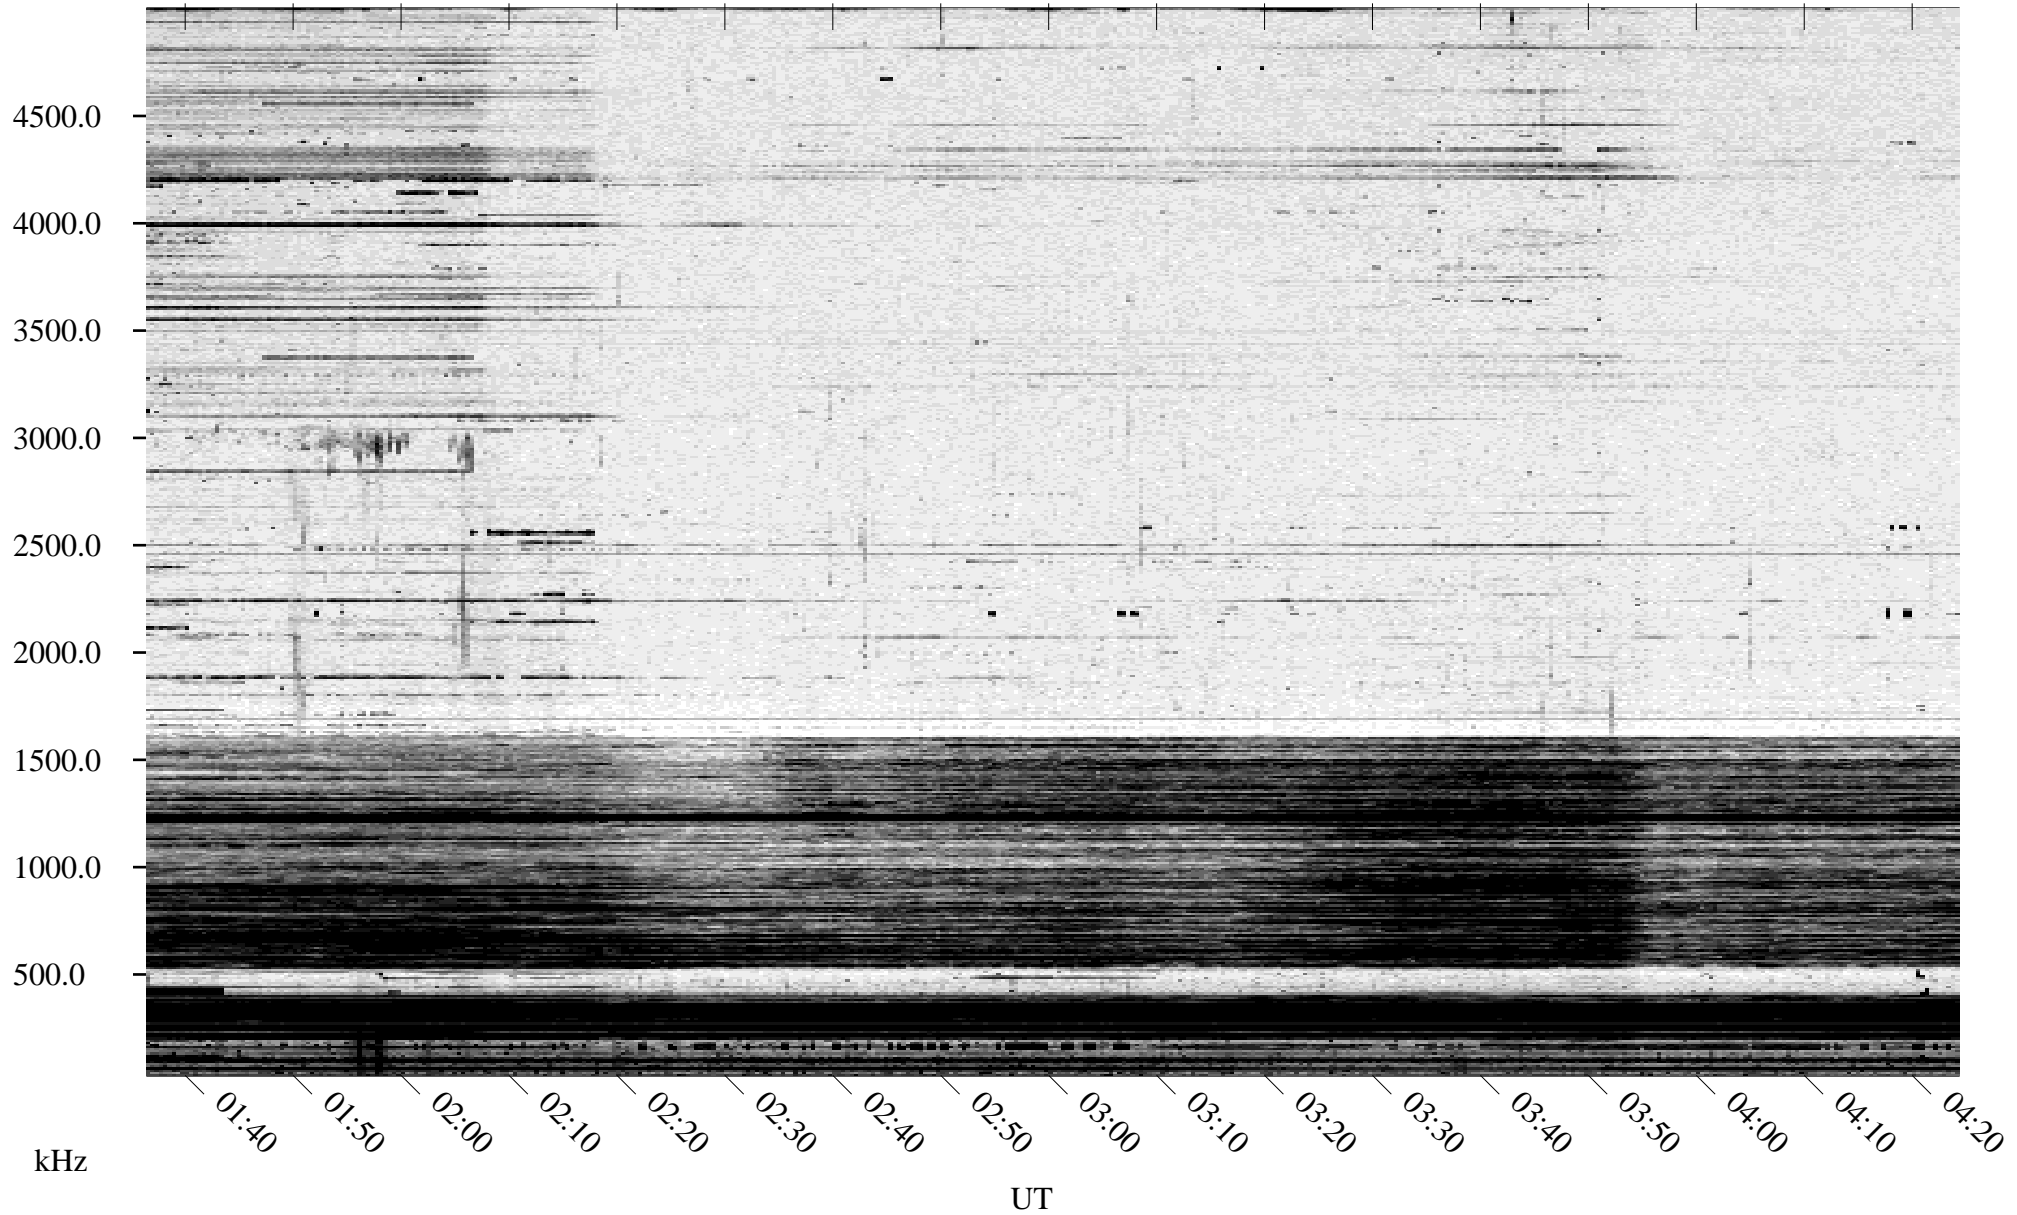

09/27/1994 Churchill, Manitoba

Linear Scale Black = 161 White = 15

ch94270l.r00m max_12

Page 1

09/27/1994 Churchill, Manitoba

Linear Scale Black = 161 White = 15

ch94270l.r00m max_12

Page 2

09/28/1994 Churchill, Manitoba

Linear Scale Black = 161 White = 15

ch94270l.r00m max_12

Page 3

09/28/1994 Churchill, Manitoba

Linear Scale Black = 161 White = 15

ch94270l.r00m max_12

Page 4

09/28/1994 Churchill, Manitoba

Linear Scale Black = 161 White = 15

ch94270l.r00m max_12

Page 5

09/28/1994 Churchill, Manitoba

Linear Scale Black = 161 White = 15

ch94270l.r00m max_12

Page 6

09/28/1994 Churchill, Manitoba

Linear Scale Black = 161 White = 15

ch94270l.r00m max_12

Page 7

09/28/1994 Churchill, Manitoba

Linear Scale Black = 161 White = 15

ch94270l.r00m max_12

Page 8