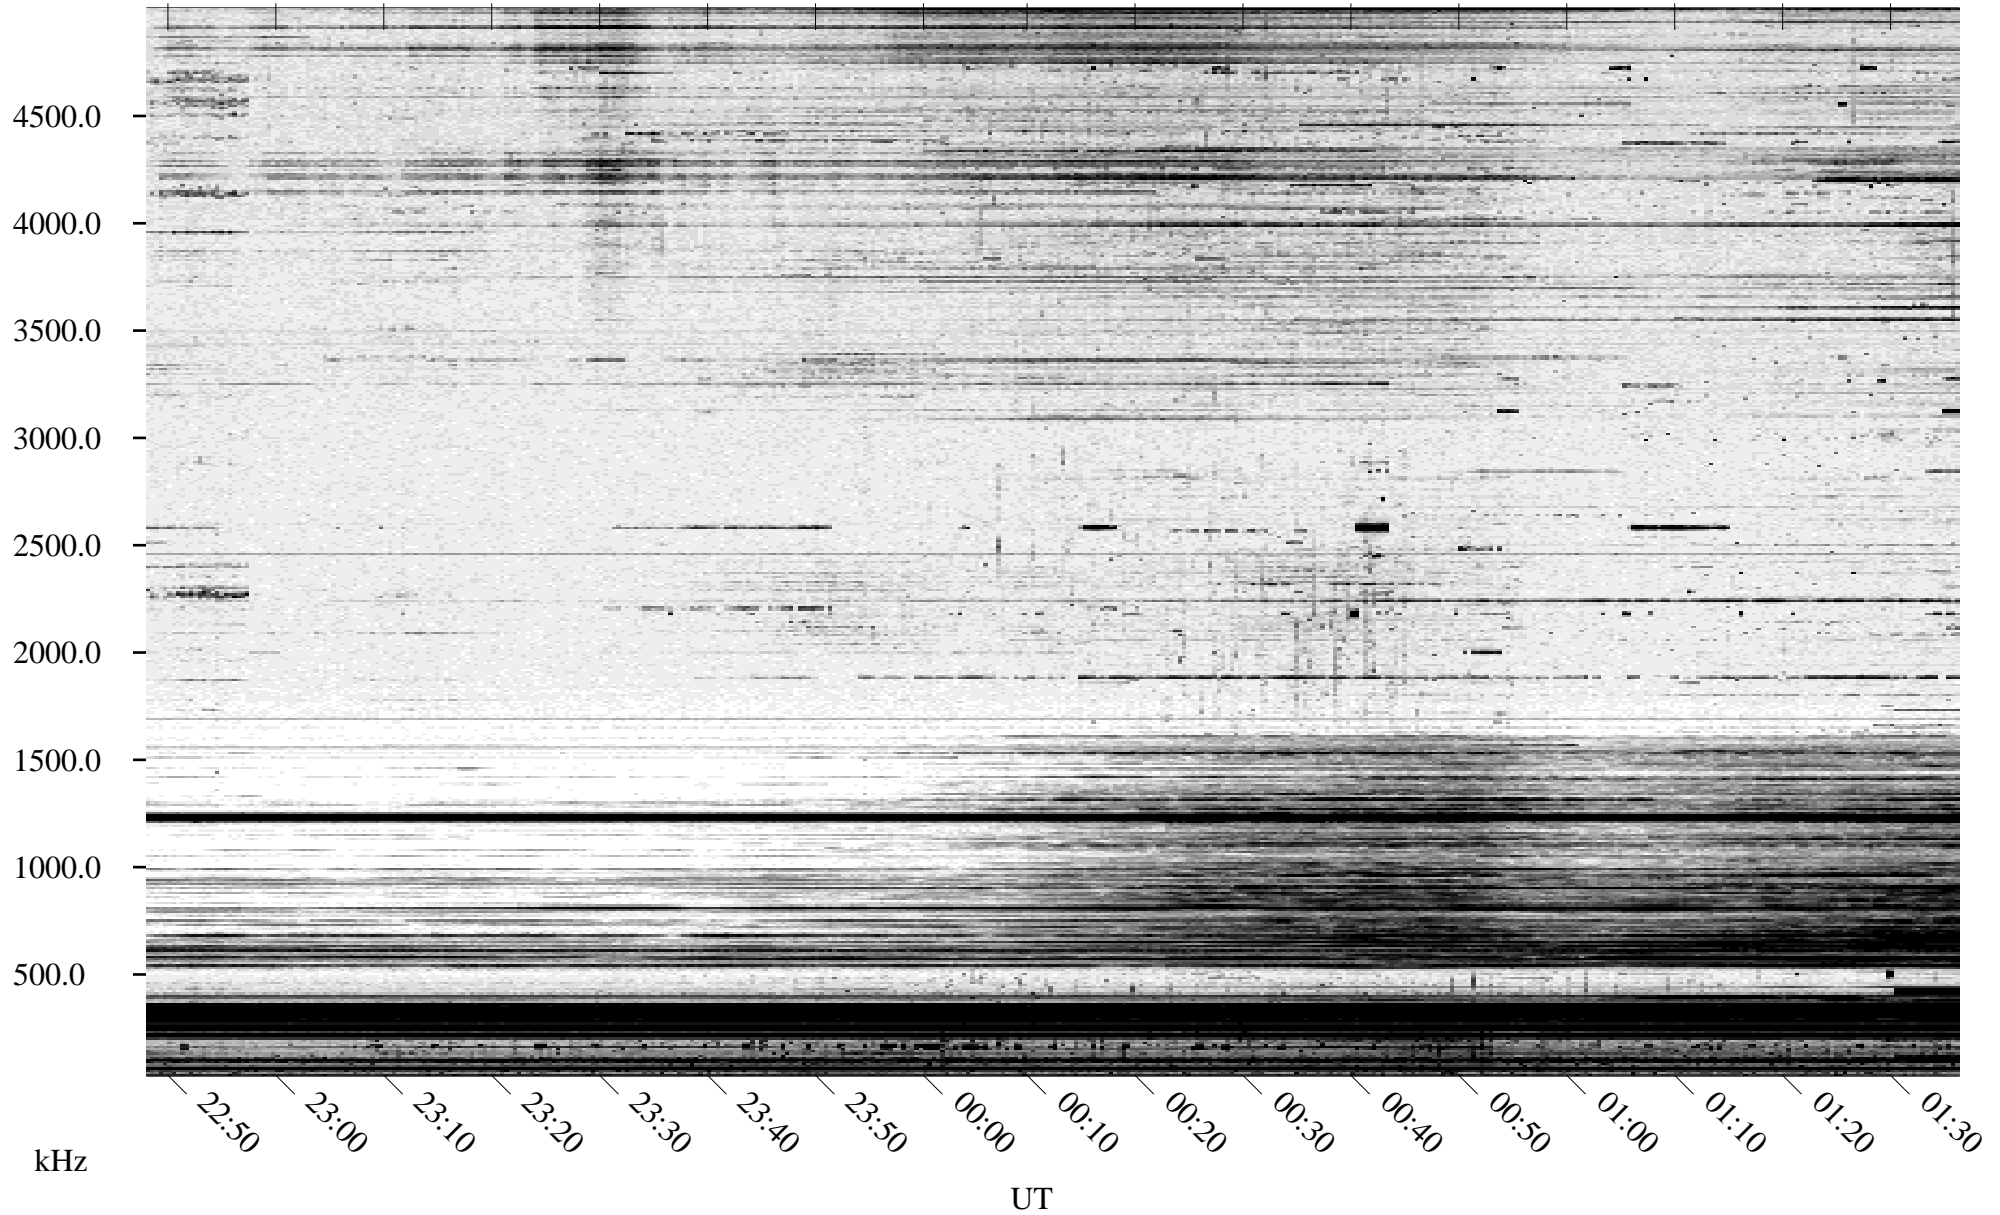

09/27/1994 Churchill, Manitoba

Linear Scale Black = 161 White = 15

ch94270l.r00m max_12

Page 1

09/27/1994 Churchill, Manitoba

Linear Scale Black = 161 White = 15

ch94270l.r00m max_12

Page 2

09/28/1994 Churchill, Manitoba

Linear Scale Black = 161 White = 15

ch94270l.r00m max_12

Page 3

09/28/1994 Churchill, Manitoba

Linear Scale Black = 161 White = 15

ch94270l.r00m max_12

Page 4

09/28/1994 Churchill, Manitoba

Linear Scale Black = 161 White = 15

ch94270l.r00m max_12

Page 5

09/28/1994 Churchill, Manitoba

Linear Scale Black = 161 White = 15

ch94270l.r00m max_12

Page 6

09/28/1994 Churchill, Manitoba

Linear Scale Black = 161 White = 15

ch94270l.r00m max_12

Page 7

09/28/1994 Churchill, Manitoba

Linear Scale Black = 161 White = 15

ch94270l.r00m max_12

Page 8