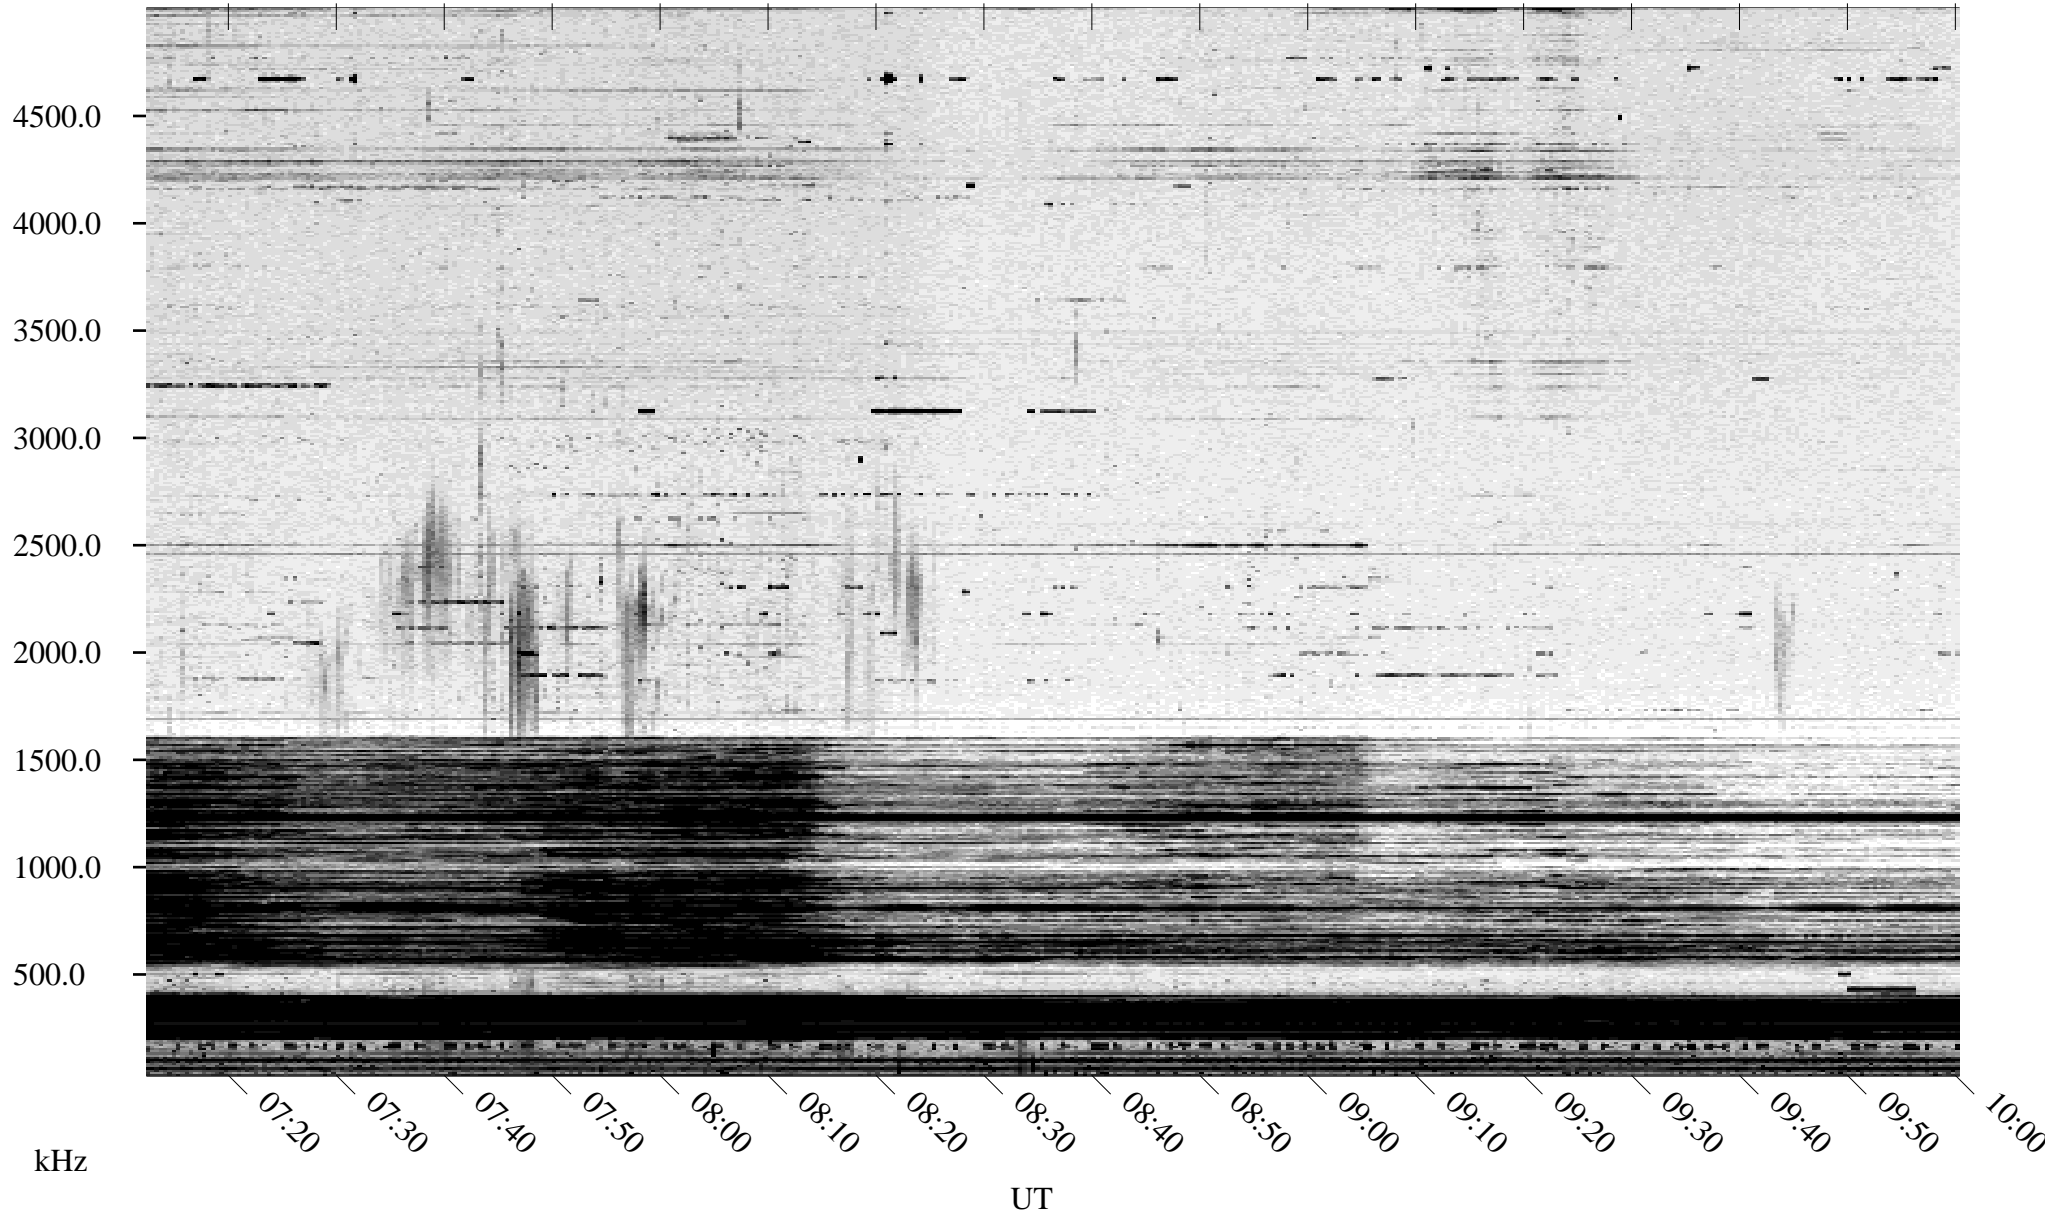

09/27/1994 Churchill, Manitoba

Linear Scale Black = 161 White = 15

ch94270l.r00m max_12

Page 1

09/27/1994 Churchill, Manitoba

Linear Scale Black = 161 White = 15

ch94270l.r00m max_12

Page 2

09/28/1994 Churchill, Manitoba

Linear Scale Black = 161 White = 15

ch94270l.r00m max_12

Page 3

09/28/1994 Churchill, Manitoba

Linear Scale Black = 161 White = 15

ch94270l.r00m max_12

Page 4

09/28/1994 Churchill, Manitoba

Linear Scale Black = 161 White = 15

ch94270l.r00m max_12

Page 5

09/28/1994 Churchill, Manitoba

Linear Scale Black = 161 White = 15

ch94270l.r00m max_12

Page 6

09/28/1994 Churchill, Manitoba

Linear Scale Black = 161 White = 15

ch94270l.r00m max_12

Page 7

09/28/1994 Churchill, Manitoba

Linear Scale Black = 161 White = 15

ch94270l.r00m max_12

Page 8