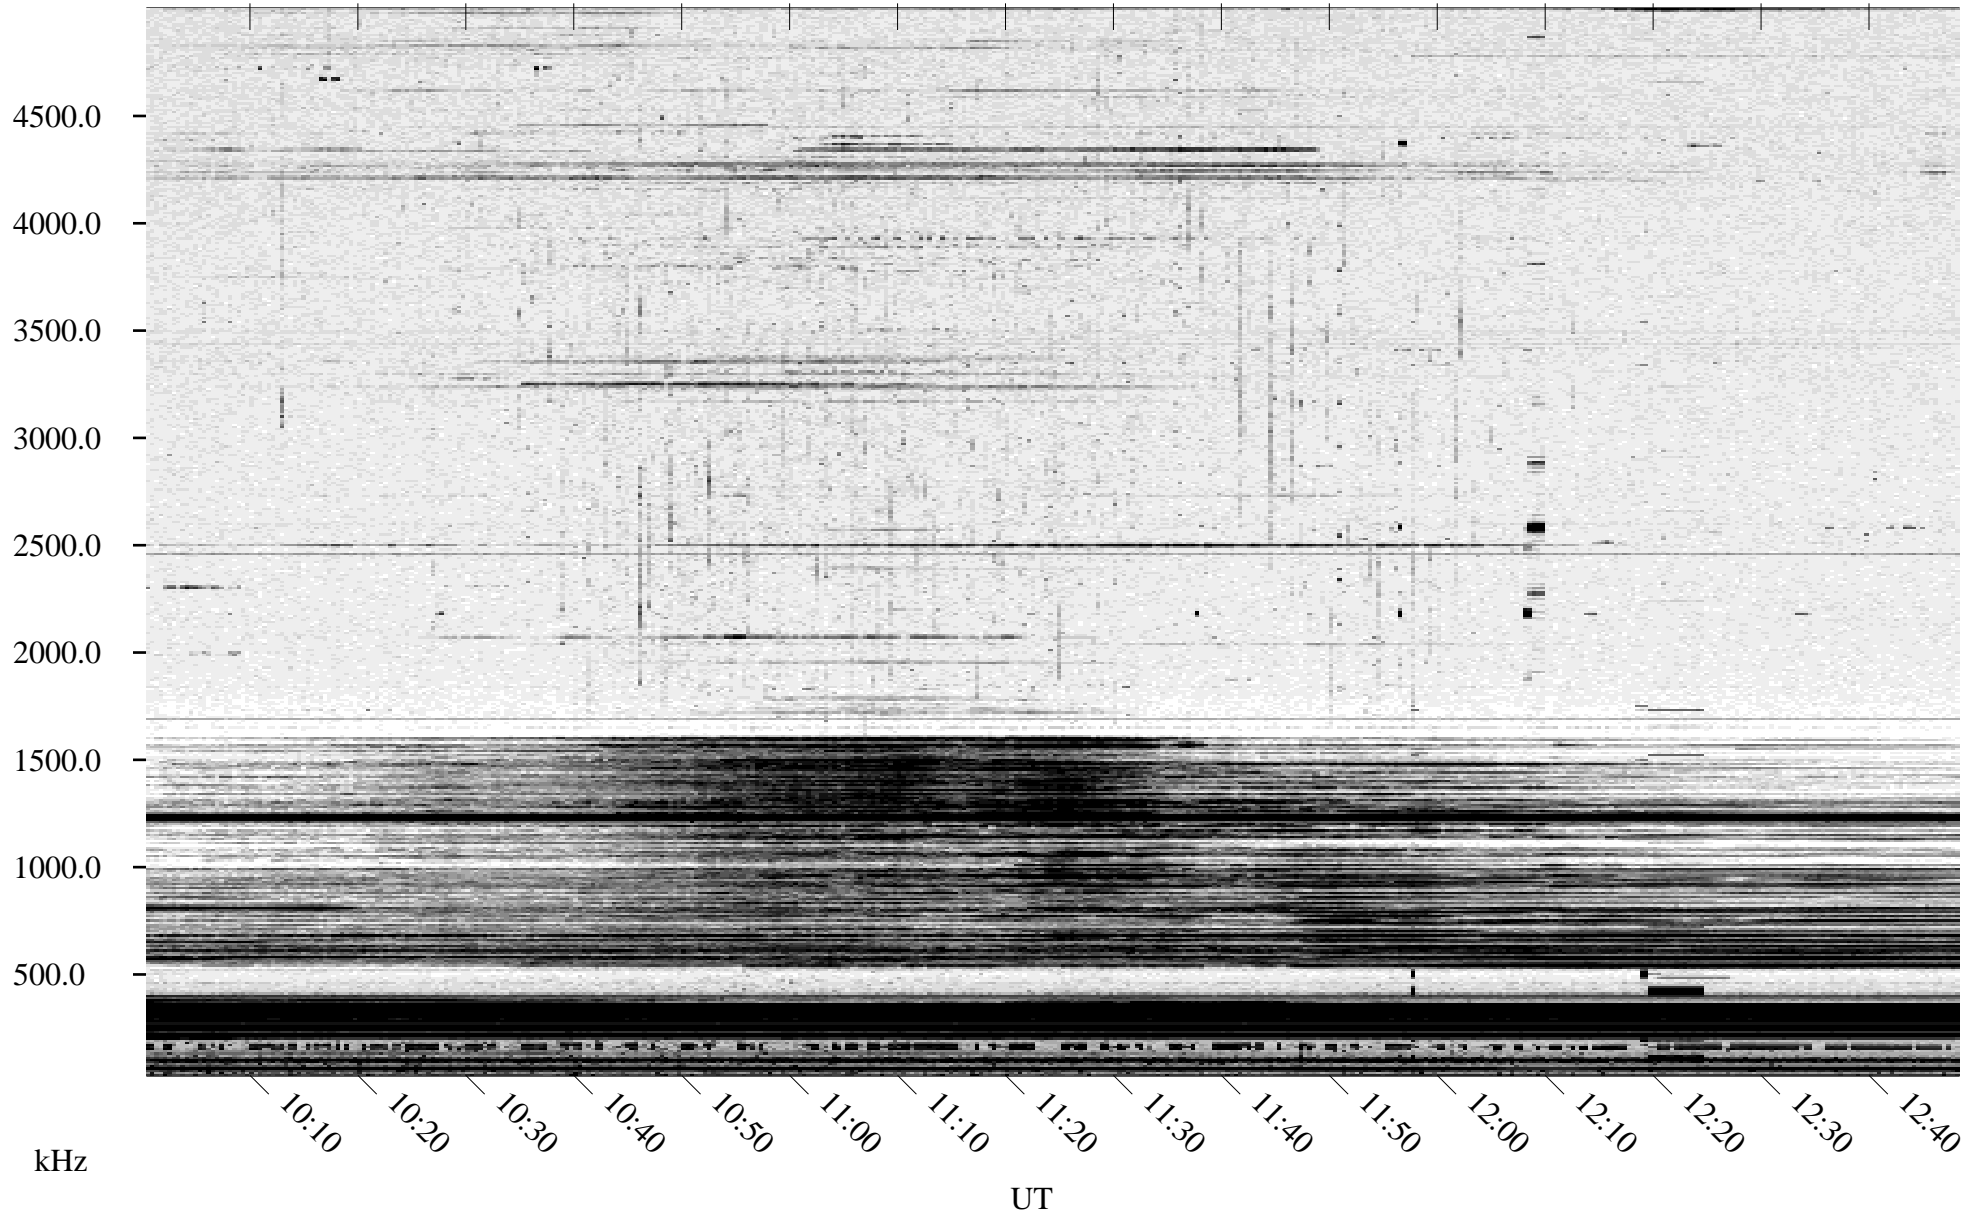

09/27/1994 Churchill, Manitoba

Linear Scale Black = 161 White = 15

ch94270l.r00m max_12

Page 1

09/27/1994 Churchill, Manitoba

Linear Scale Black = 161 White = 15

ch94270l.r00m max_12

Page 2

09/28/1994 Churchill, Manitoba

Linear Scale Black = 161 White = 15

ch94270l.r00m max_12

Page 3

09/28/1994 Churchill, Manitoba

Linear Scale Black = 161 White = 15

ch94270l.r00m max_12

Page 4

09/28/1994 Churchill, Manitoba

Linear Scale Black = 161 White = 15

ch94270l.r00m max_12

Page 5

09/28/1994 Churchill, Manitoba

Linear Scale Black = 161 White = 15

ch94270l.r00m max_12

Page 6

09/28/1994 Churchill, Manitoba

Linear Scale Black = 161 White = 15

ch94270l.r00m max_12

Page 7

09/28/1994 Churchill, Manitoba

Linear Scale Black = 161 White = 15

ch94270l.r00m max_12

Page 8