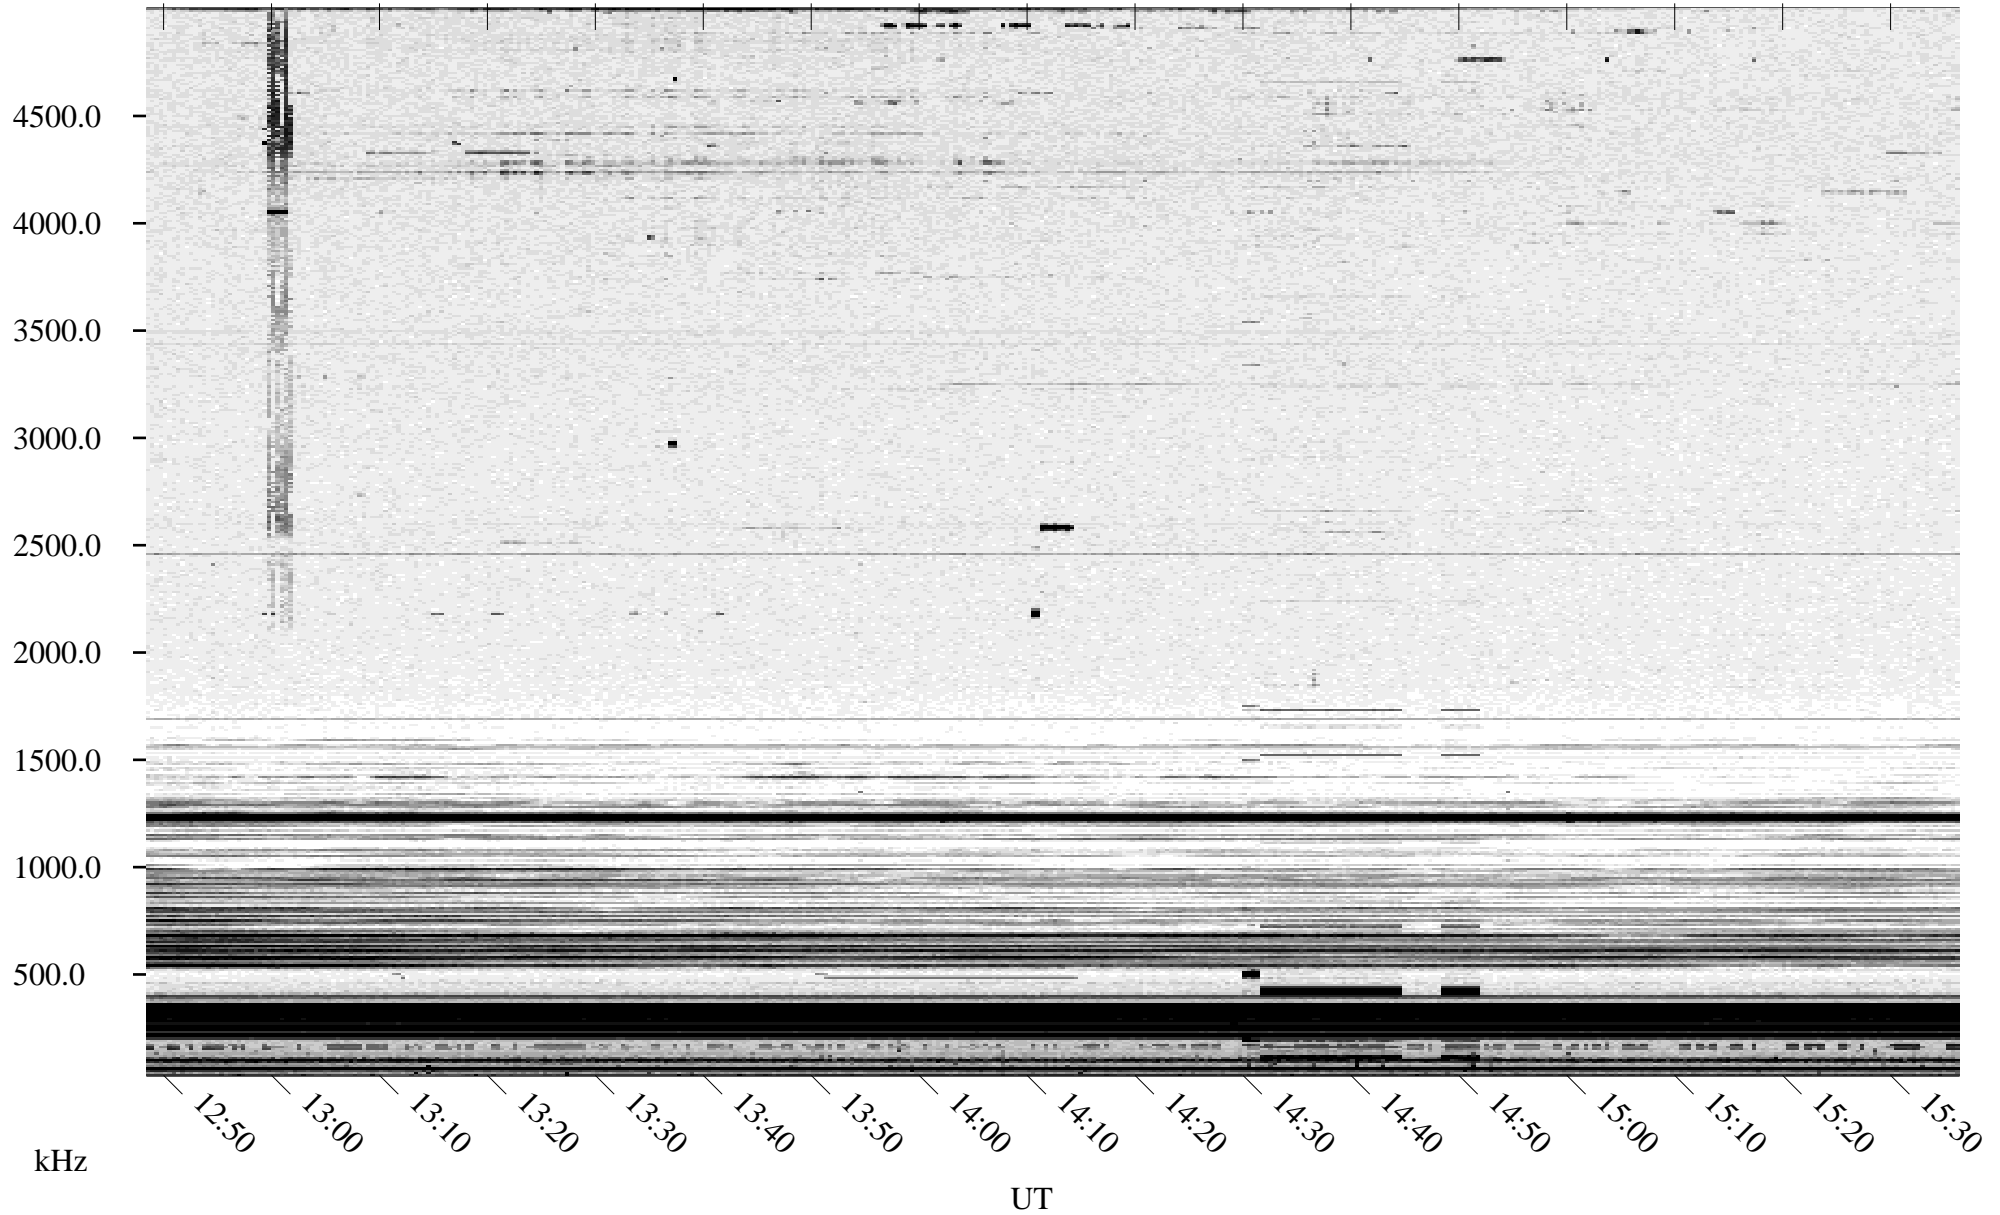

09/27/1994 Churchill, Manitoba

Linear Scale Black = 161 White = 15

ch94270l.r00m max_12

Page 1

09/27/1994 Churchill, Manitoba

Linear Scale Black = 161 White = 15

ch94270l.r00m max_12

Page 2

09/28/1994 Churchill, Manitoba

Linear Scale Black = 161 White = 15

ch94270l.r00m max_12

Page 3

09/28/1994 Churchill, Manitoba

Linear Scale Black = 161 White = 15

ch94270l.r00m max_12

Page 4

09/28/1994 Churchill, Manitoba

Linear Scale Black = 161 White = 15

ch94270l.r00m max_12

Page 5

09/28/1994 Churchill, Manitoba

Linear Scale Black = 161 White = 15

ch94270l.r00m max_12

Page 6

09/28/1994 Churchill, Manitoba

Linear Scale Black = 161 White = 15

ch94270l.r00m max_12

Page 7

09/28/1994 Churchill, Manitoba

Linear Scale Black = 161 White = 15

ch94270l.r00m max_12

Page 8