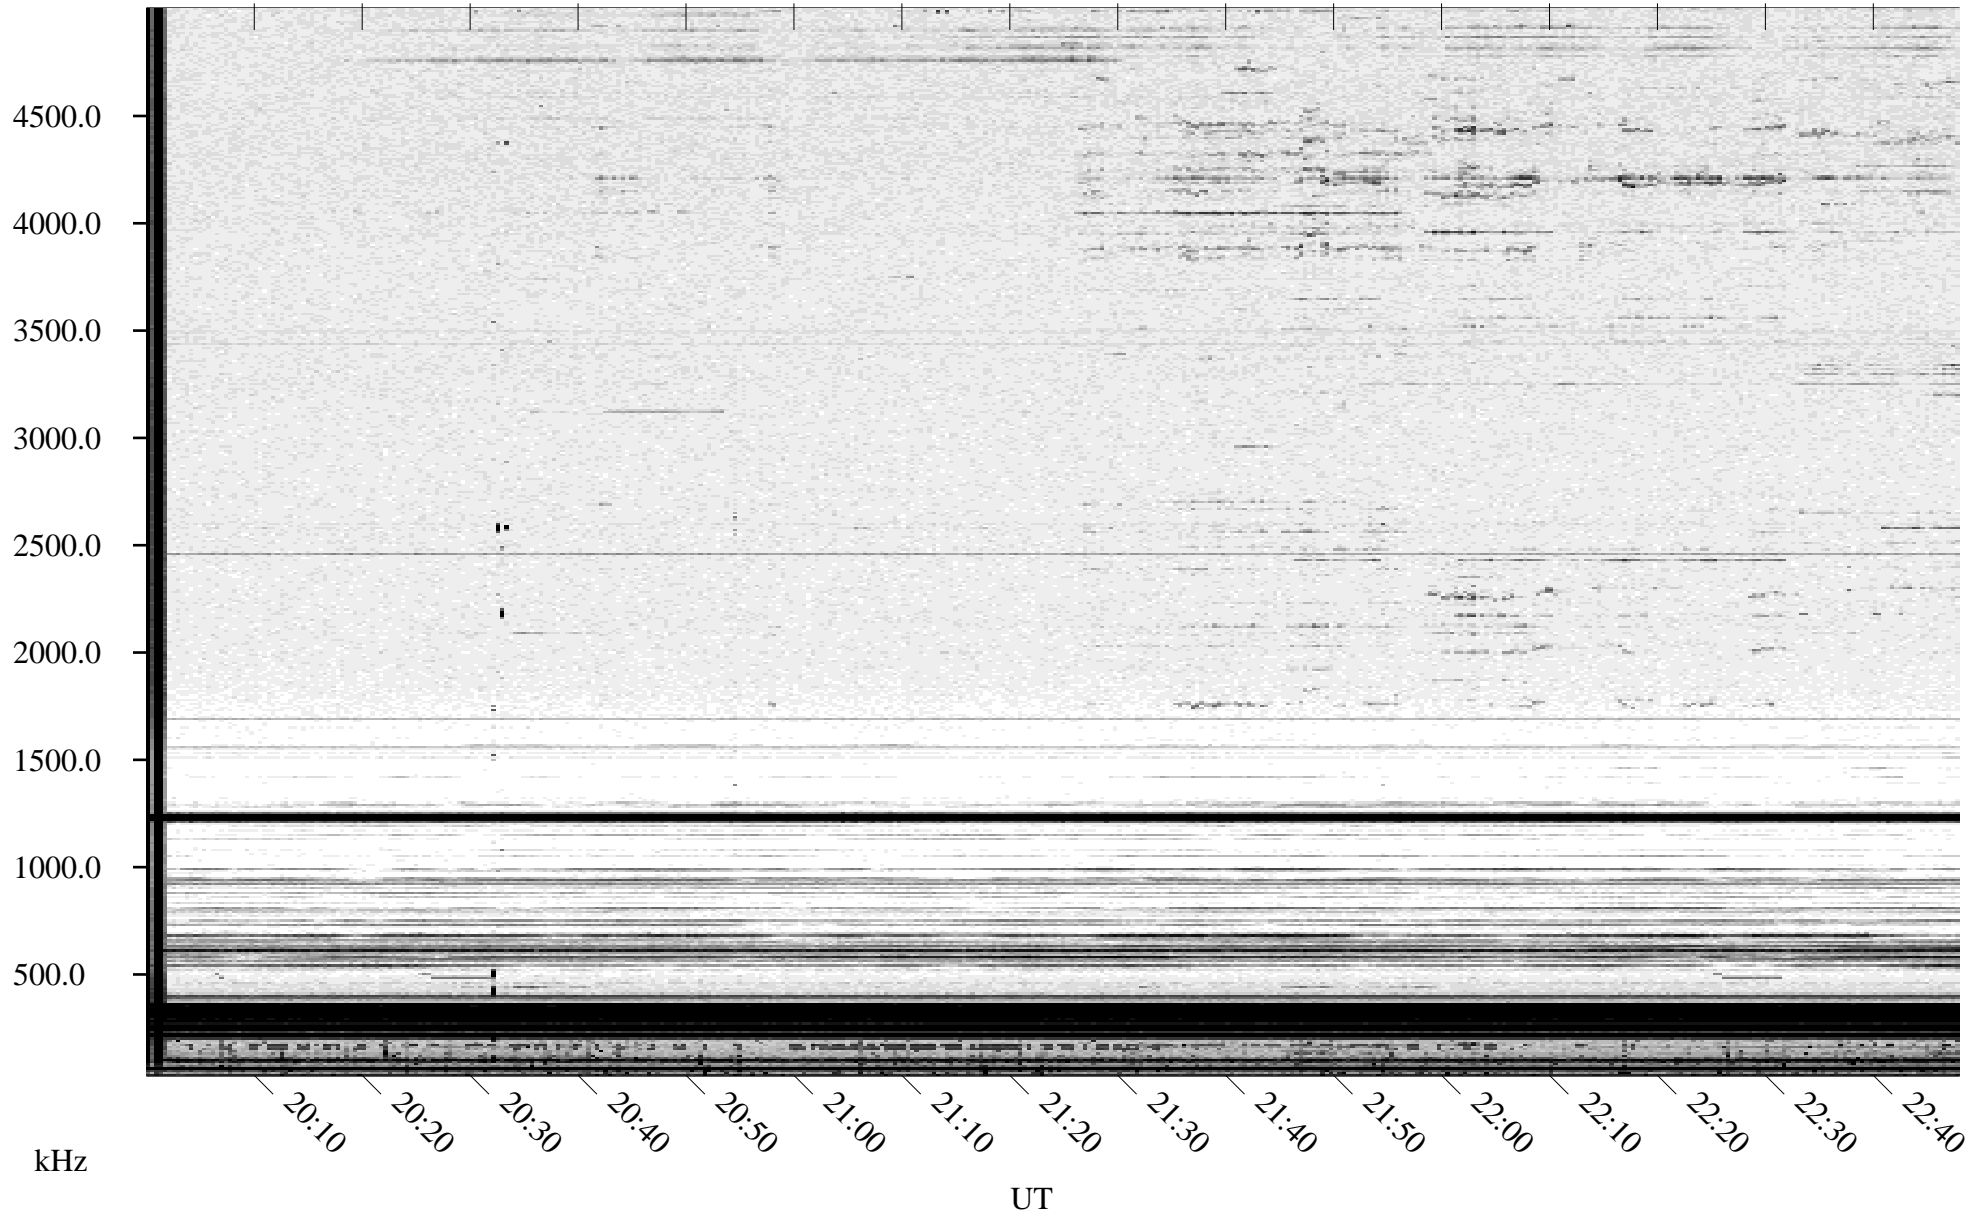

09/27/1994 Churchill, Manitoba

Linear Scale Black = 161 White = 15

ch94270l.r00m max_12

Page 1

09/27/1994 Churchill, Manitoba

Linear Scale Black = 161 White = 15

ch94270l.r00m max_12

Page 2

09/28/1994 Churchill, Manitoba

Linear Scale Black = 161 White = 15

ch94270l.r00m max_12

Page 3

09/28/1994 Churchill, Manitoba

Linear Scale Black = 161 White = 15

ch94270l.r00m max_12

Page 4

09/28/1994 Churchill, Manitoba

Linear Scale Black = 161 White = 15

ch94270l.r00m max_12

Page 5

09/28/1994 Churchill, Manitoba

Linear Scale Black = 161 White = 15

ch94270l.r00m max_12

Page 6

09/28/1994 Churchill, Manitoba

Linear Scale Black = 161 White = 15

ch94270l.r00m max_12

Page 7

09/28/1994 Churchill, Manitoba

Linear Scale Black = 161 White = 15

ch94270l.r00m max_12

Page 8