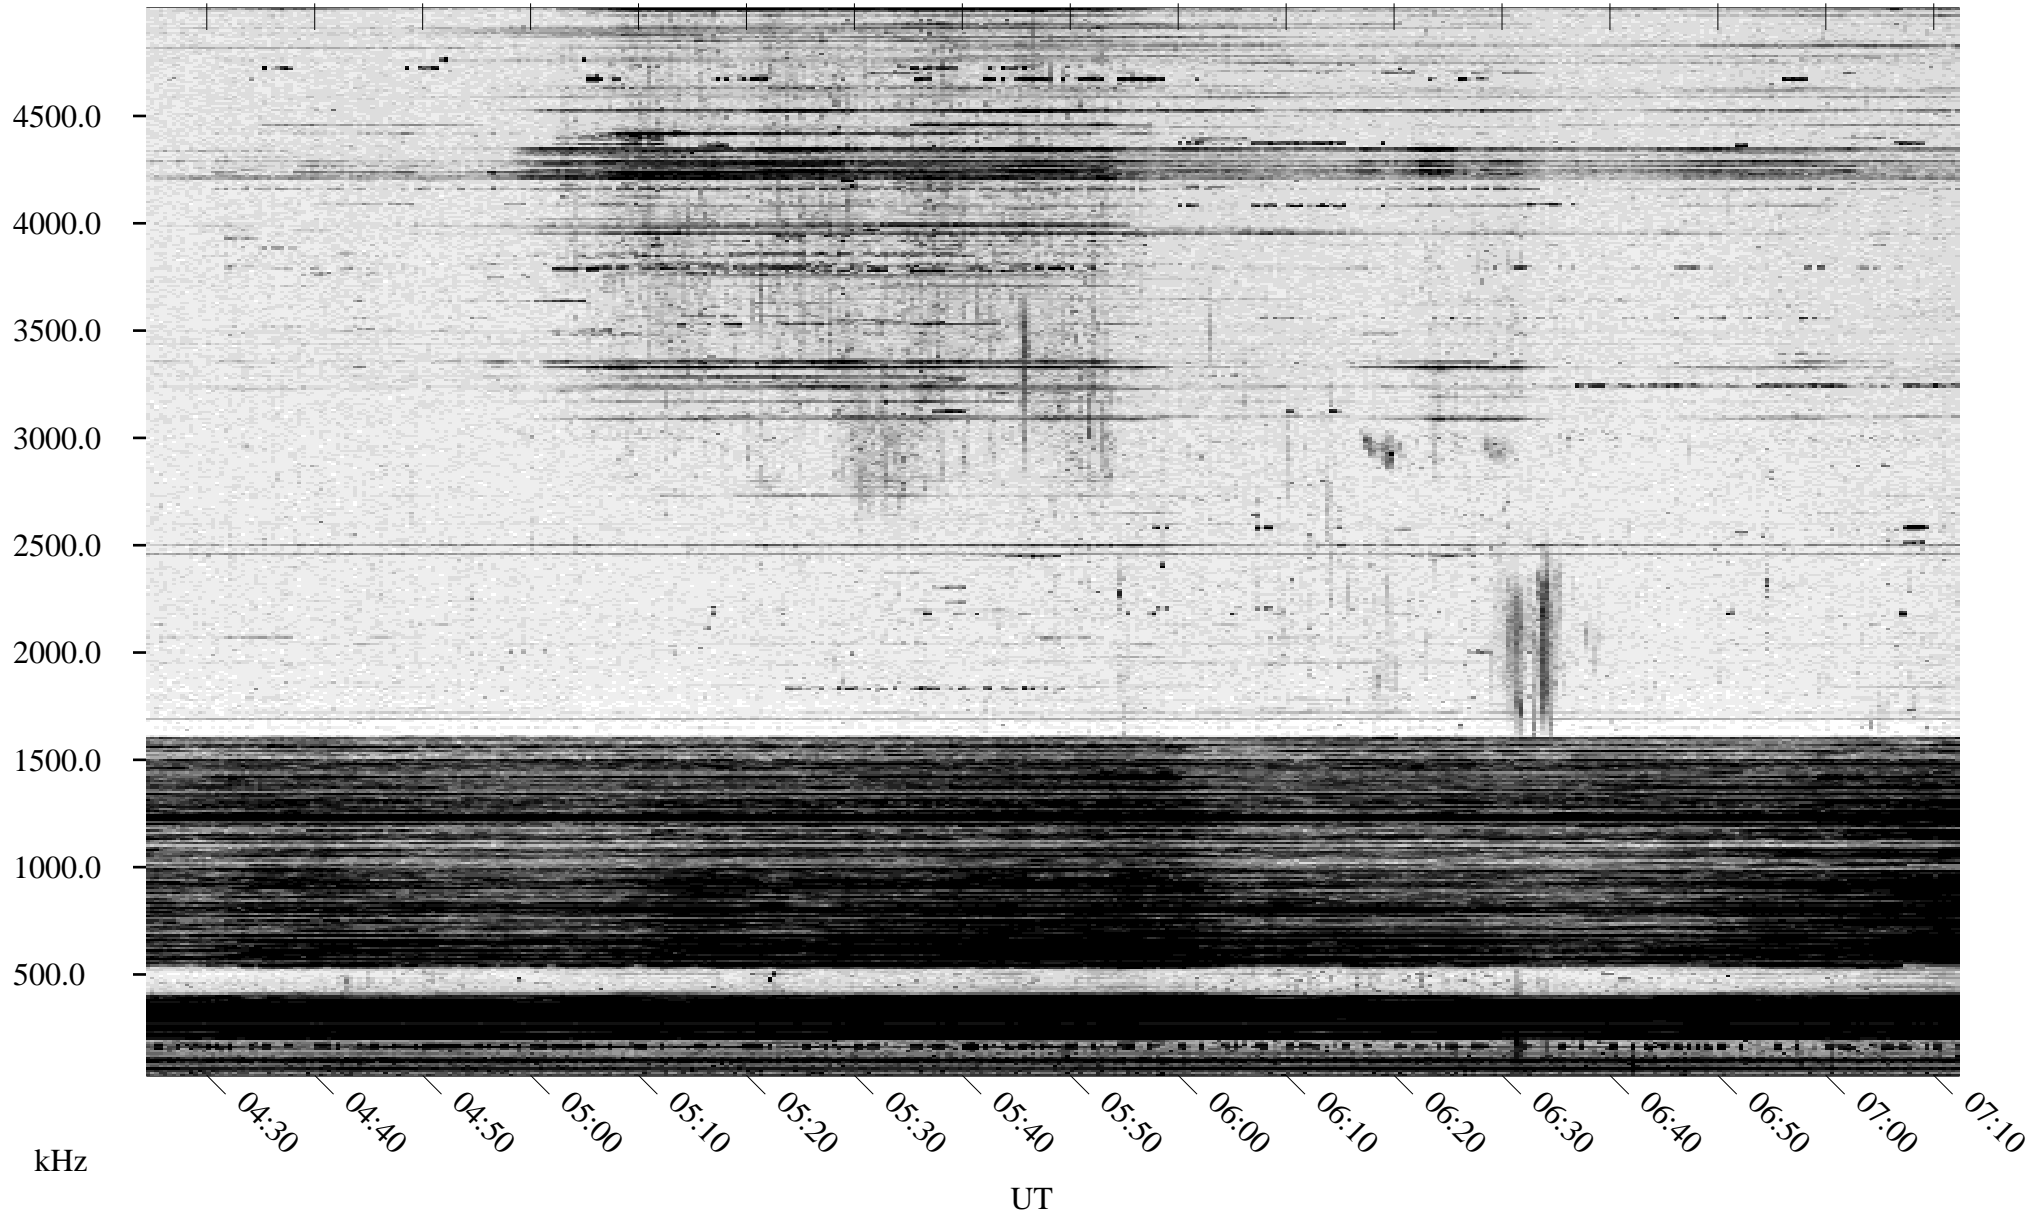

09/27/1994 Churchill, Manitoba

Linear Scale Black = 161 White = 15

ch94270l.r00m max_12

Page 1

09/27/1994 Churchill, Manitoba

Linear Scale Black = 161 White = 15

ch94270l.r00m max_12

Page 2

09/28/1994 Churchill, Manitoba

Linear Scale Black = 161 White = 15

ch94270l.r00m max_12

Page 3

09/28/1994 Churchill, Manitoba

Linear Scale Black = 161 White = 15

ch94270l.r00m max_12

Page 4

09/28/1994 Churchill, Manitoba

Linear Scale Black = 161 White = 15

ch94270l.r00m max_12

Page 5

09/28/1994 Churchill, Manitoba

Linear Scale Black = 161 White = 15

ch94270l.r00m max_12

Page 6

09/28/1994 Churchill, Manitoba

Linear Scale Black = 161 White = 15

ch94270l.r00m max_12

Page 7

09/28/1994 Churchill, Manitoba

Linear Scale Black = 161 White = 15

ch94270l.r00m max_12

Page 8