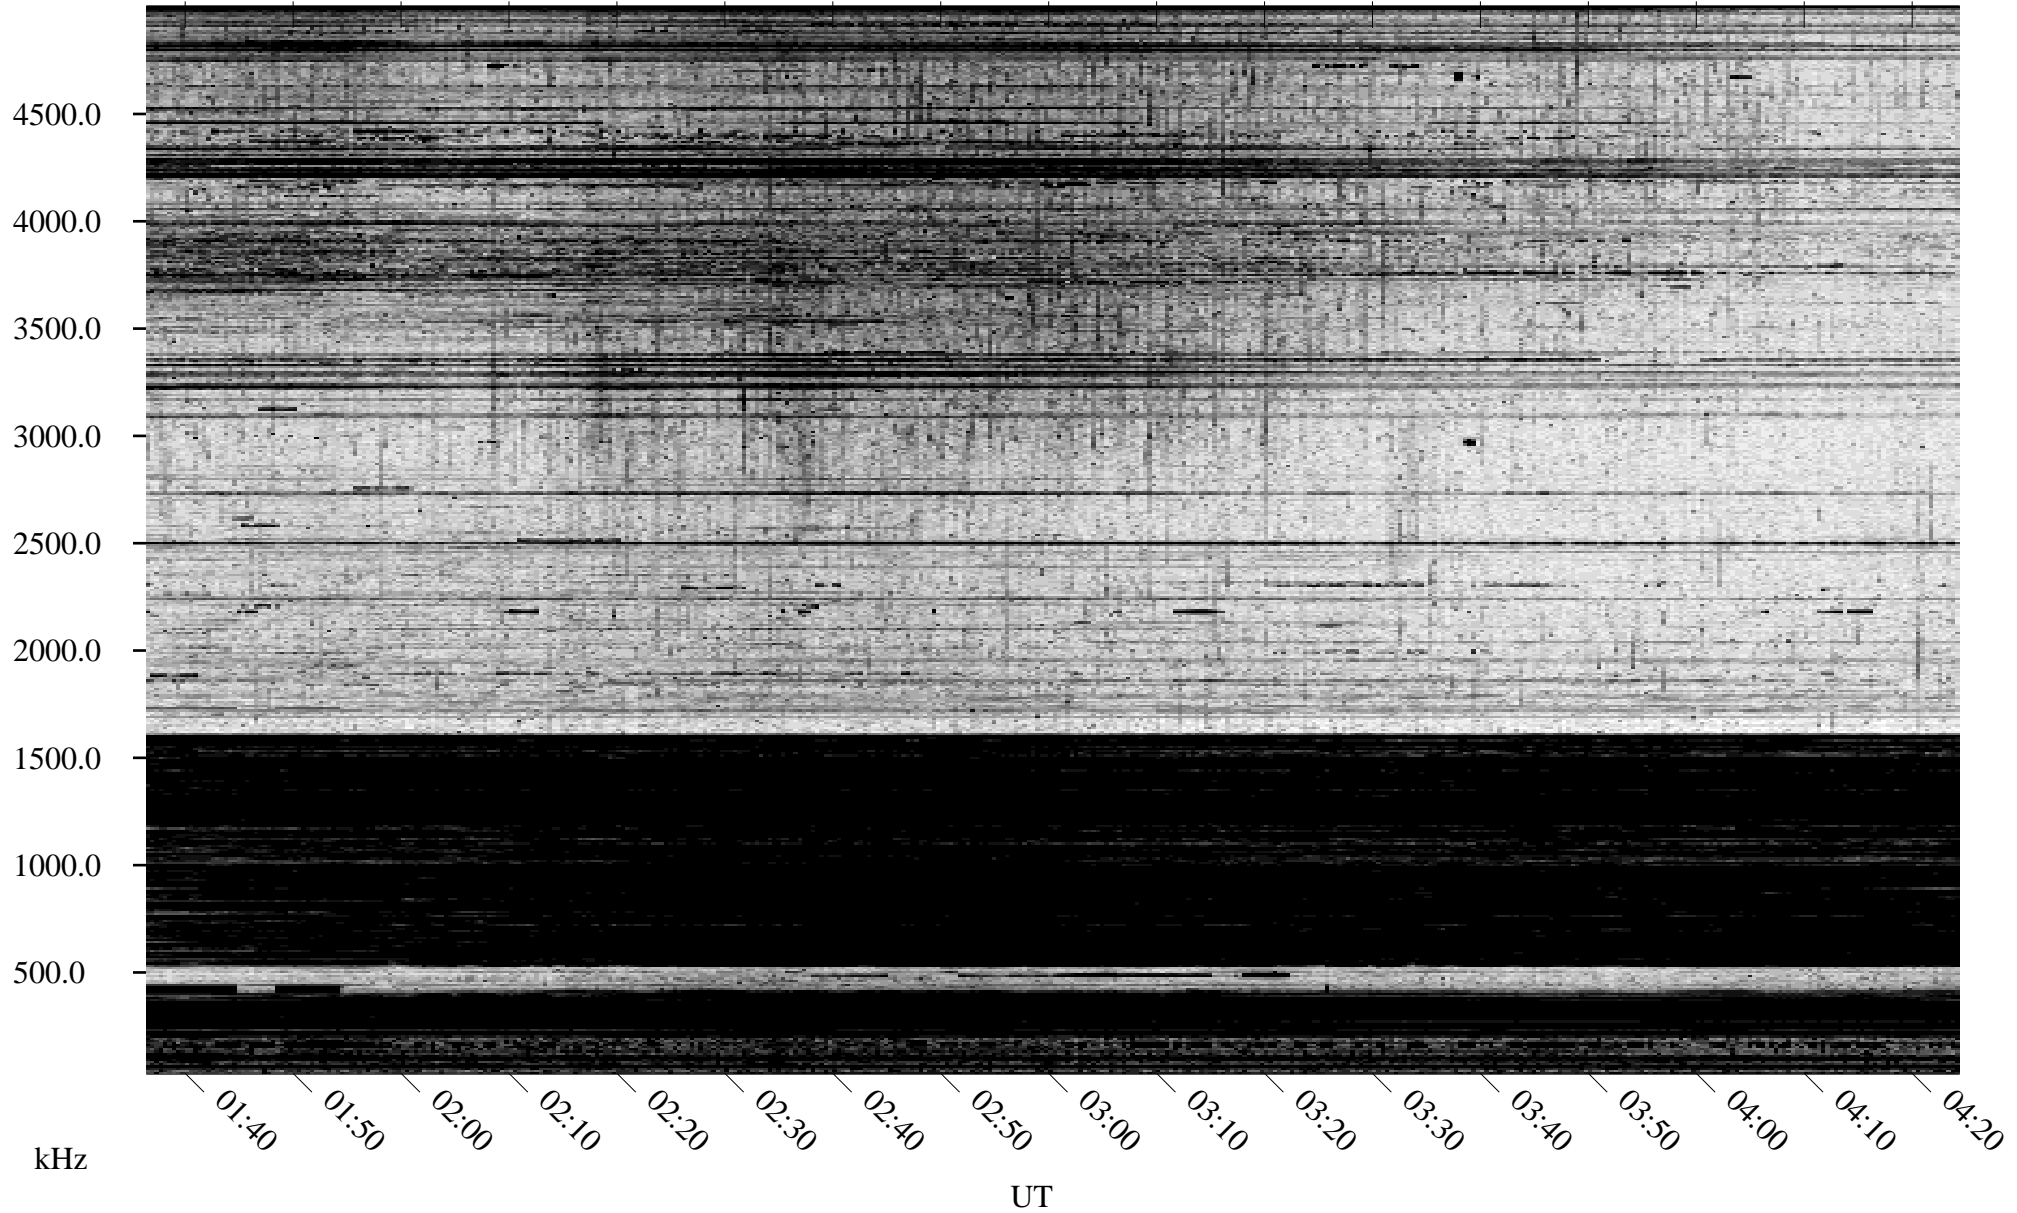

# 09/28/1994 Churchill, Manitoba

Linear Scale    Black = 161    White = 15

ch942711.r00m max\_12

Page 1

# 09/28/1994 Churchill, Manitoba

Linear Scale    Black = 161    White = 15

ch942711.r00m max\_12

Page 2

# 09/29/1994 Churchill, Manitoba

Linear Scale    Black = 161    White = 15

ch942711.r00m max\_12

Page 3

# 09/29/1994 Churchill, Manitoba

Linear Scale    Black = 161    White = 15

ch942711.r00m max\_12

Page 4