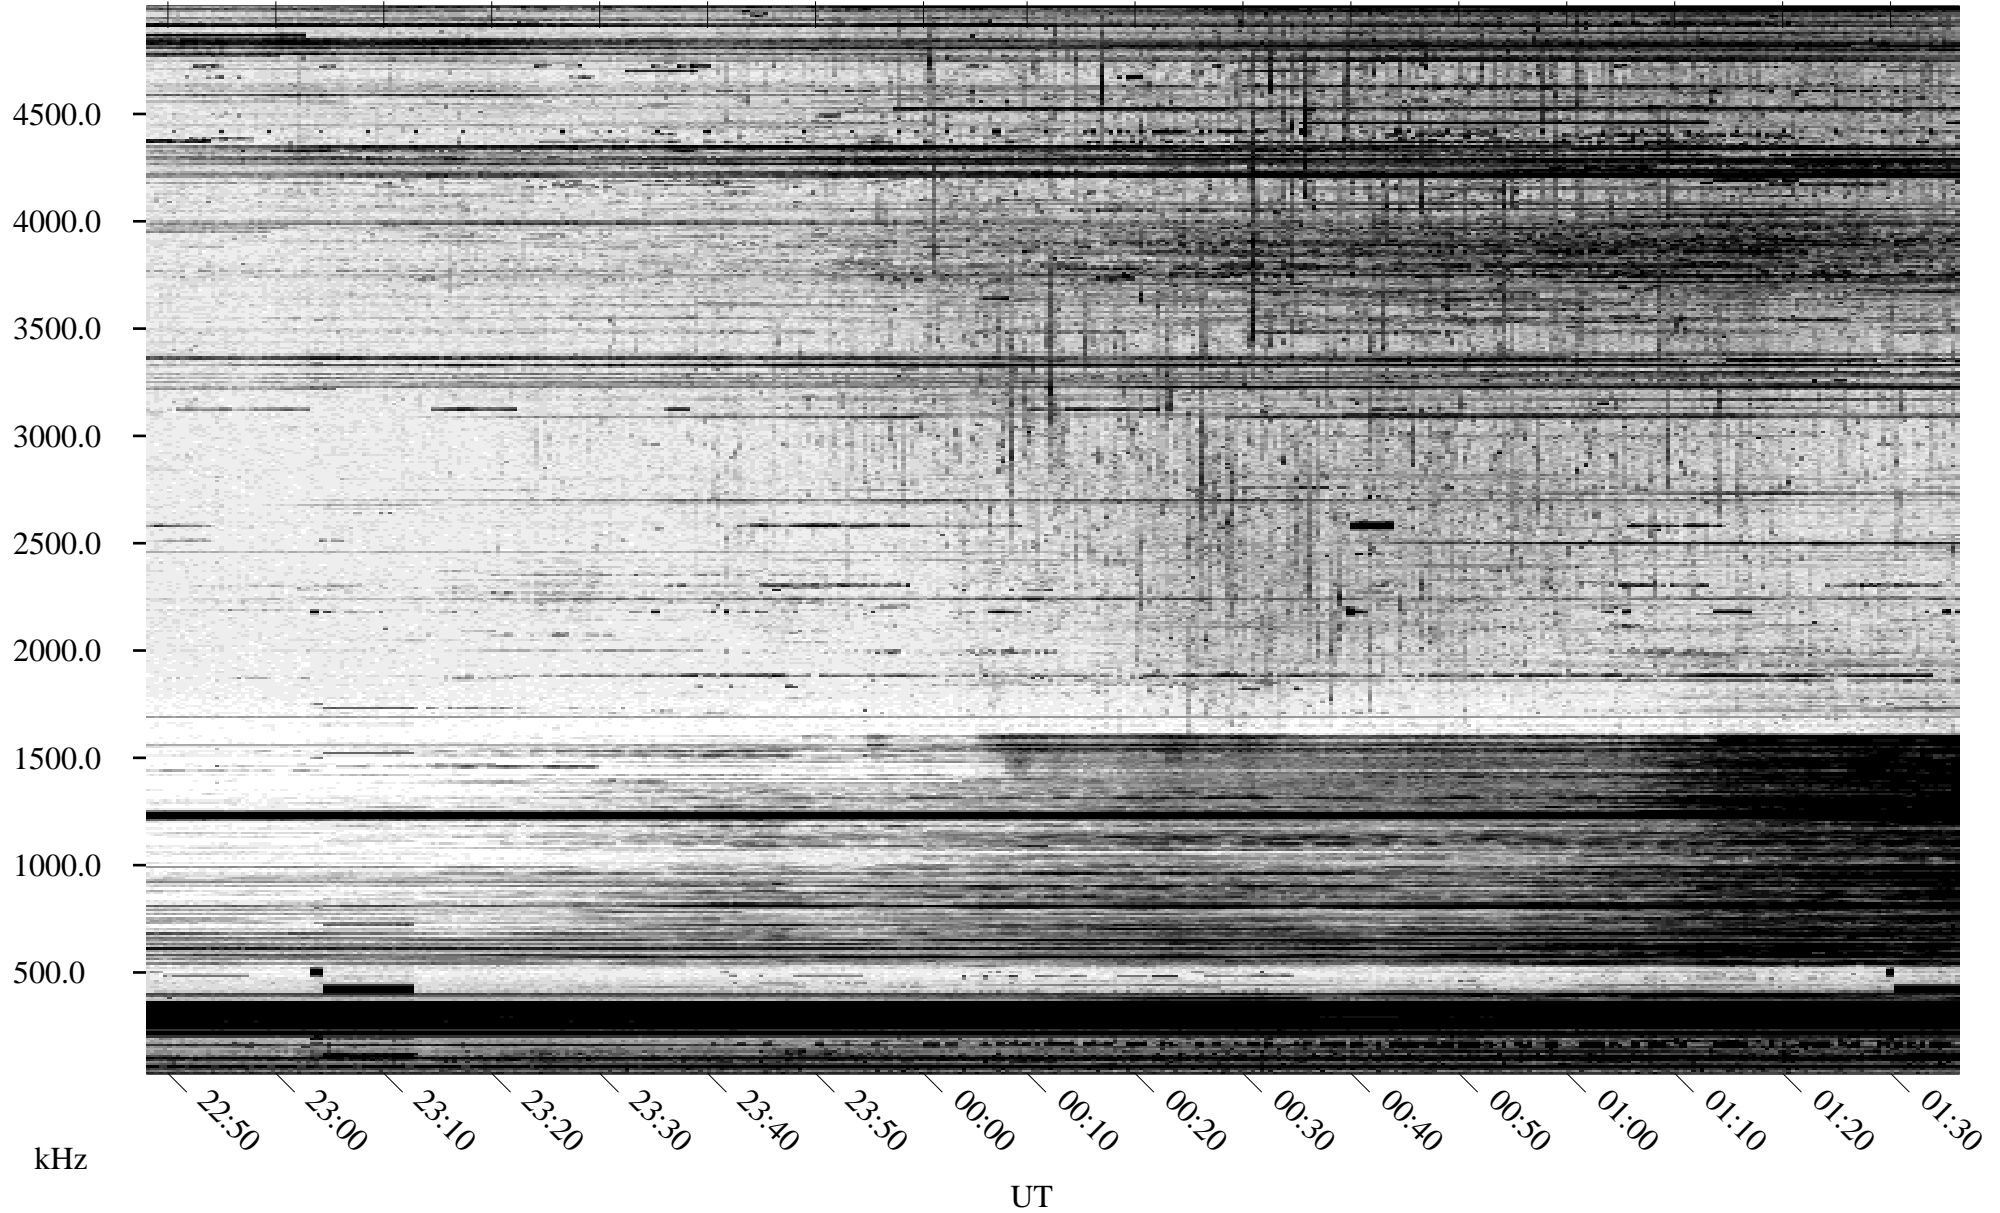

# 09/28/1994 Churchill, Manitoba

Linear Scale    Black = 161    White = 15

ch942711.r00m max\_12

Page 1

# 09/28/1994 Churchill, Manitoba

Linear Scale    Black = 161    White = 15

ch942711.r00m max\_12

Page 2

# 09/29/1994 Churchill, Manitoba

Linear Scale    Black = 161    White = 15

ch942711.r00m max\_12

Page 3

# 09/29/1994 Churchill, Manitoba

Linear Scale    Black = 161    White = 15

ch942711.r00m max\_12

Page 4