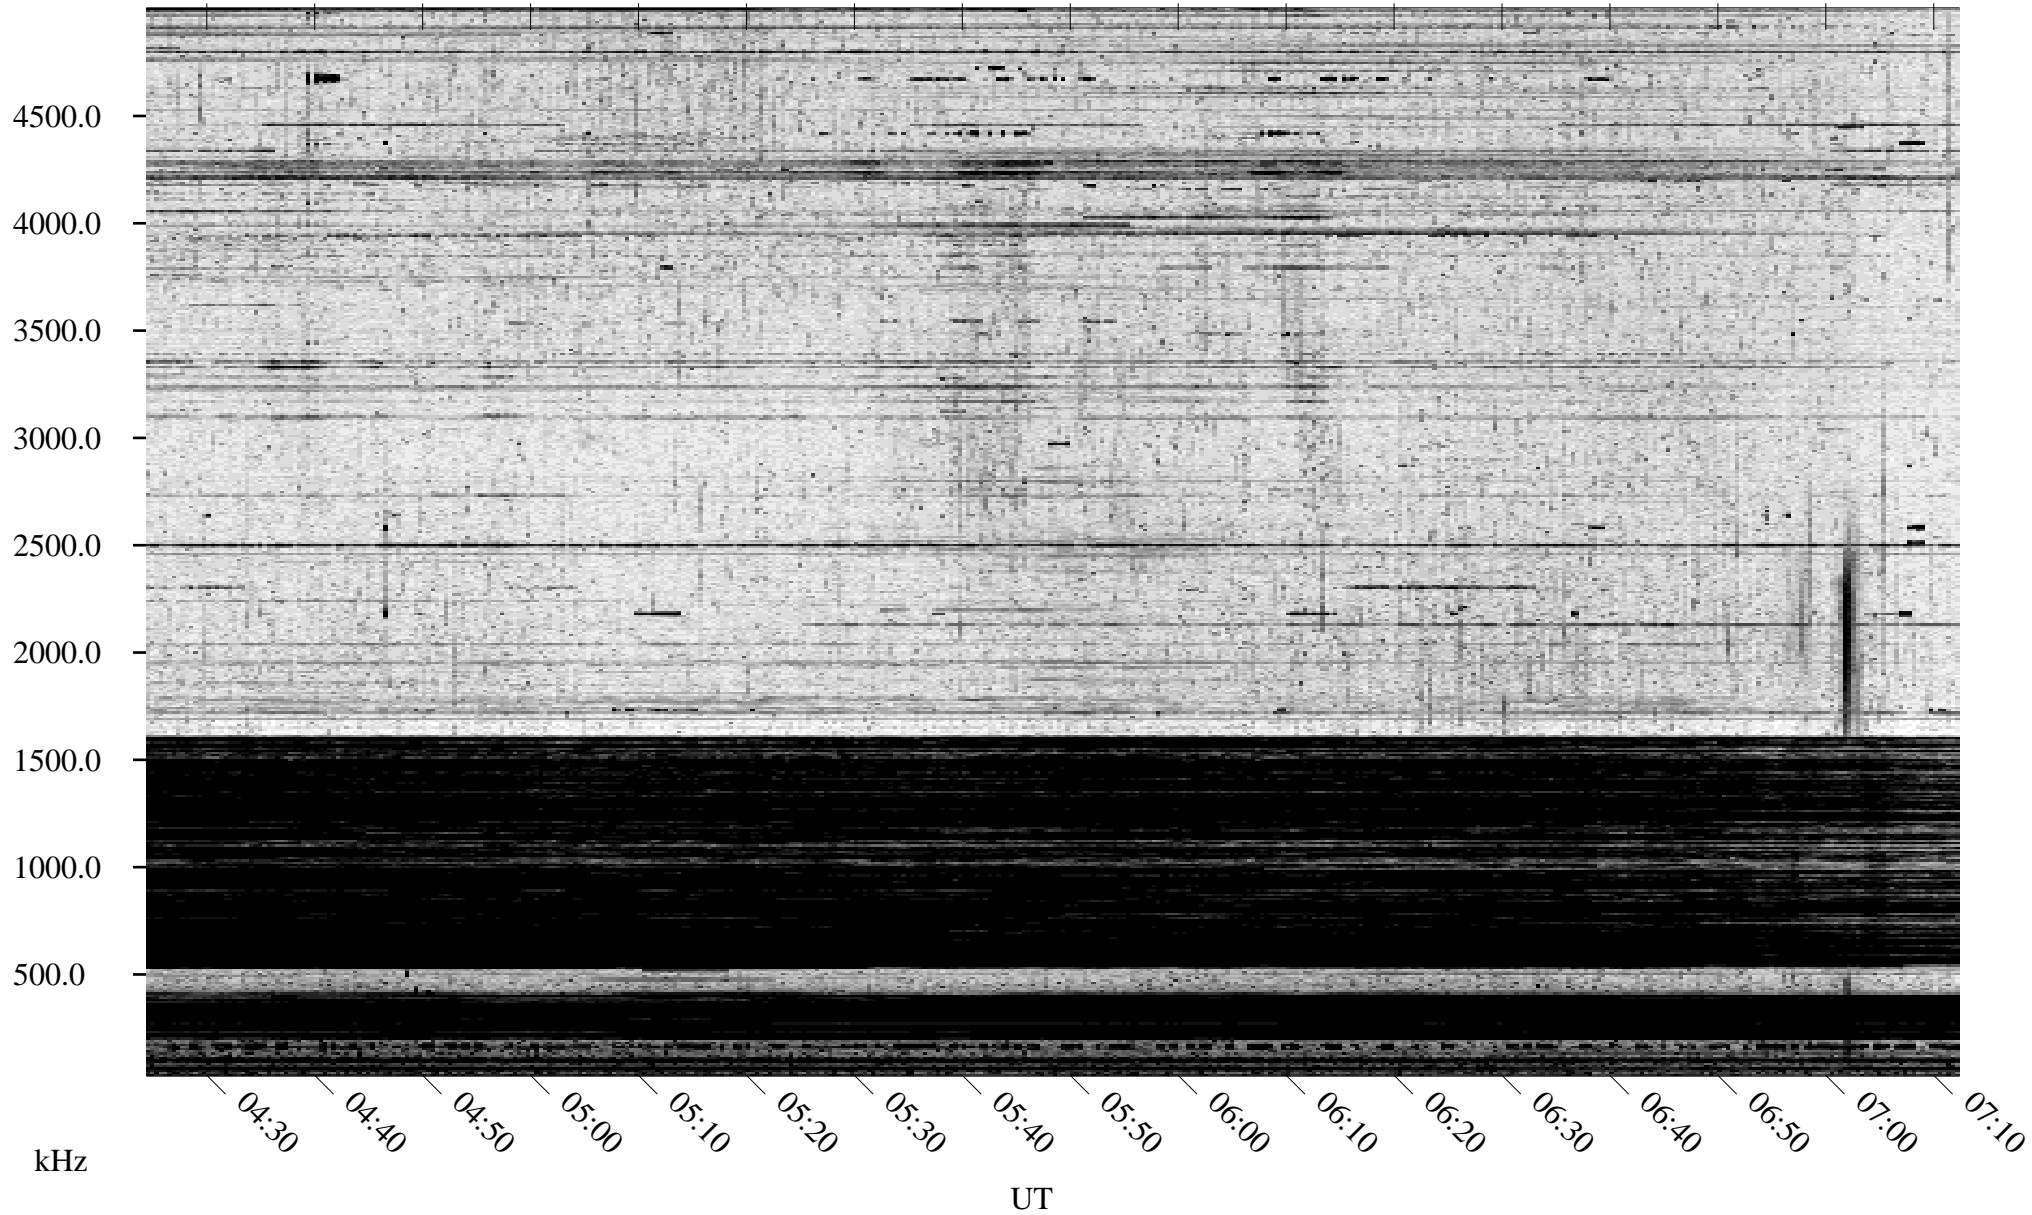

# 09/28/1994 Churchill, Manitoba

Linear Scale    Black = 161    White = 15

ch942711.r00m max\_12

Page 1

# 09/28/1994 Churchill, Manitoba

Linear Scale    Black = 161    White = 15

ch942711.r00m max\_12

Page 2

# 09/29/1994 Churchill, Manitoba

Linear Scale    Black = 161    White = 15

ch942711.r00m max\_12

Page 3

# 09/29/1994 Churchill, Manitoba

Linear Scale    Black = 161    White = 15

ch942711.r00m max\_12

Page 4