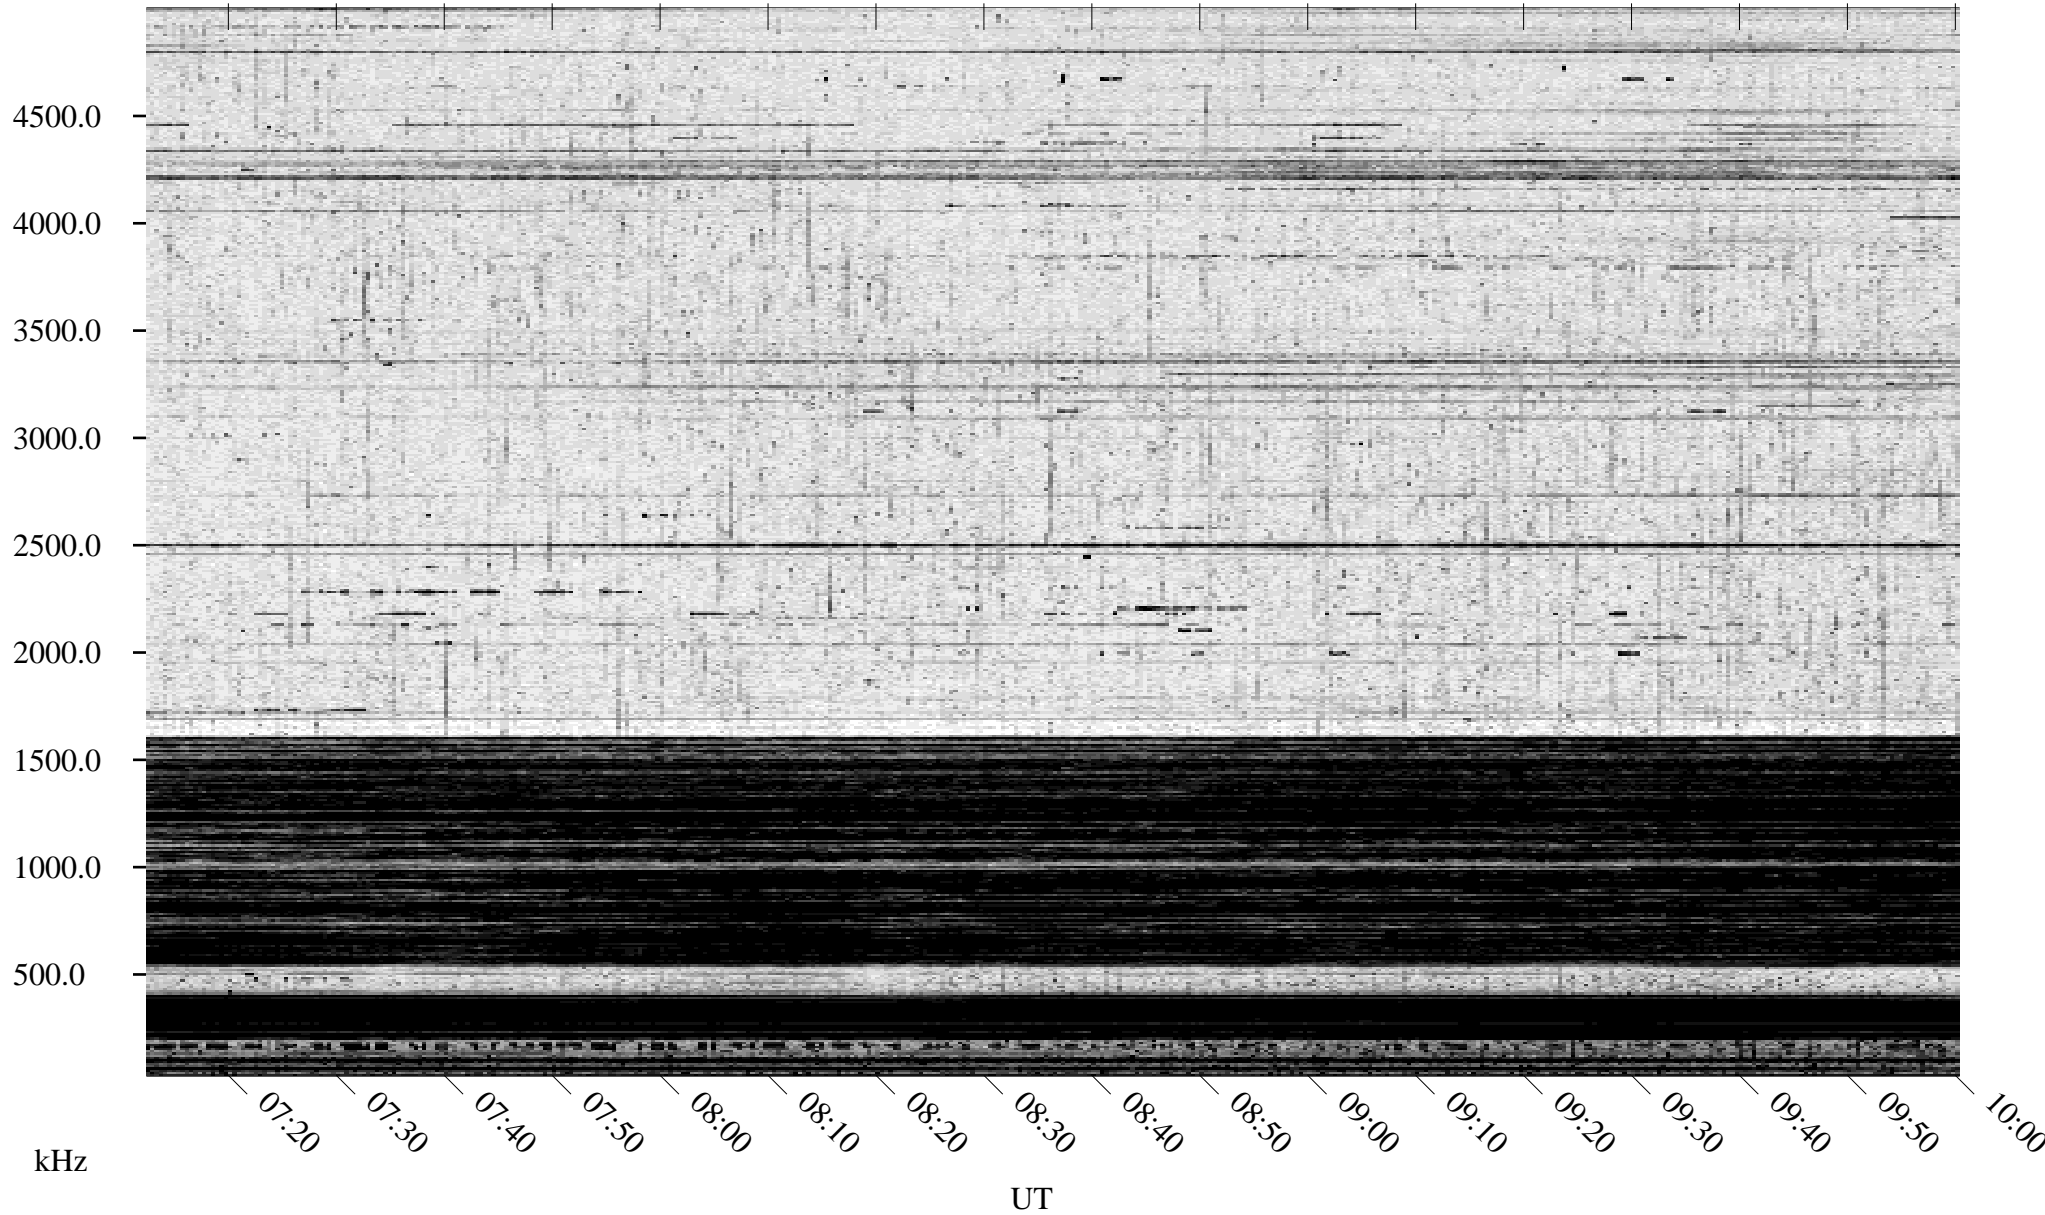

# 09/29/1994 Churchill, Manitoba

Linear Scale    Black = 161    White = 15

ch942711.r00m max\_12

Page 4

# 09/29/1994 Churchill, Manitoba

Linear Scale    Black = 161    White = 15

ch942711.r00m max\_12

Page 5