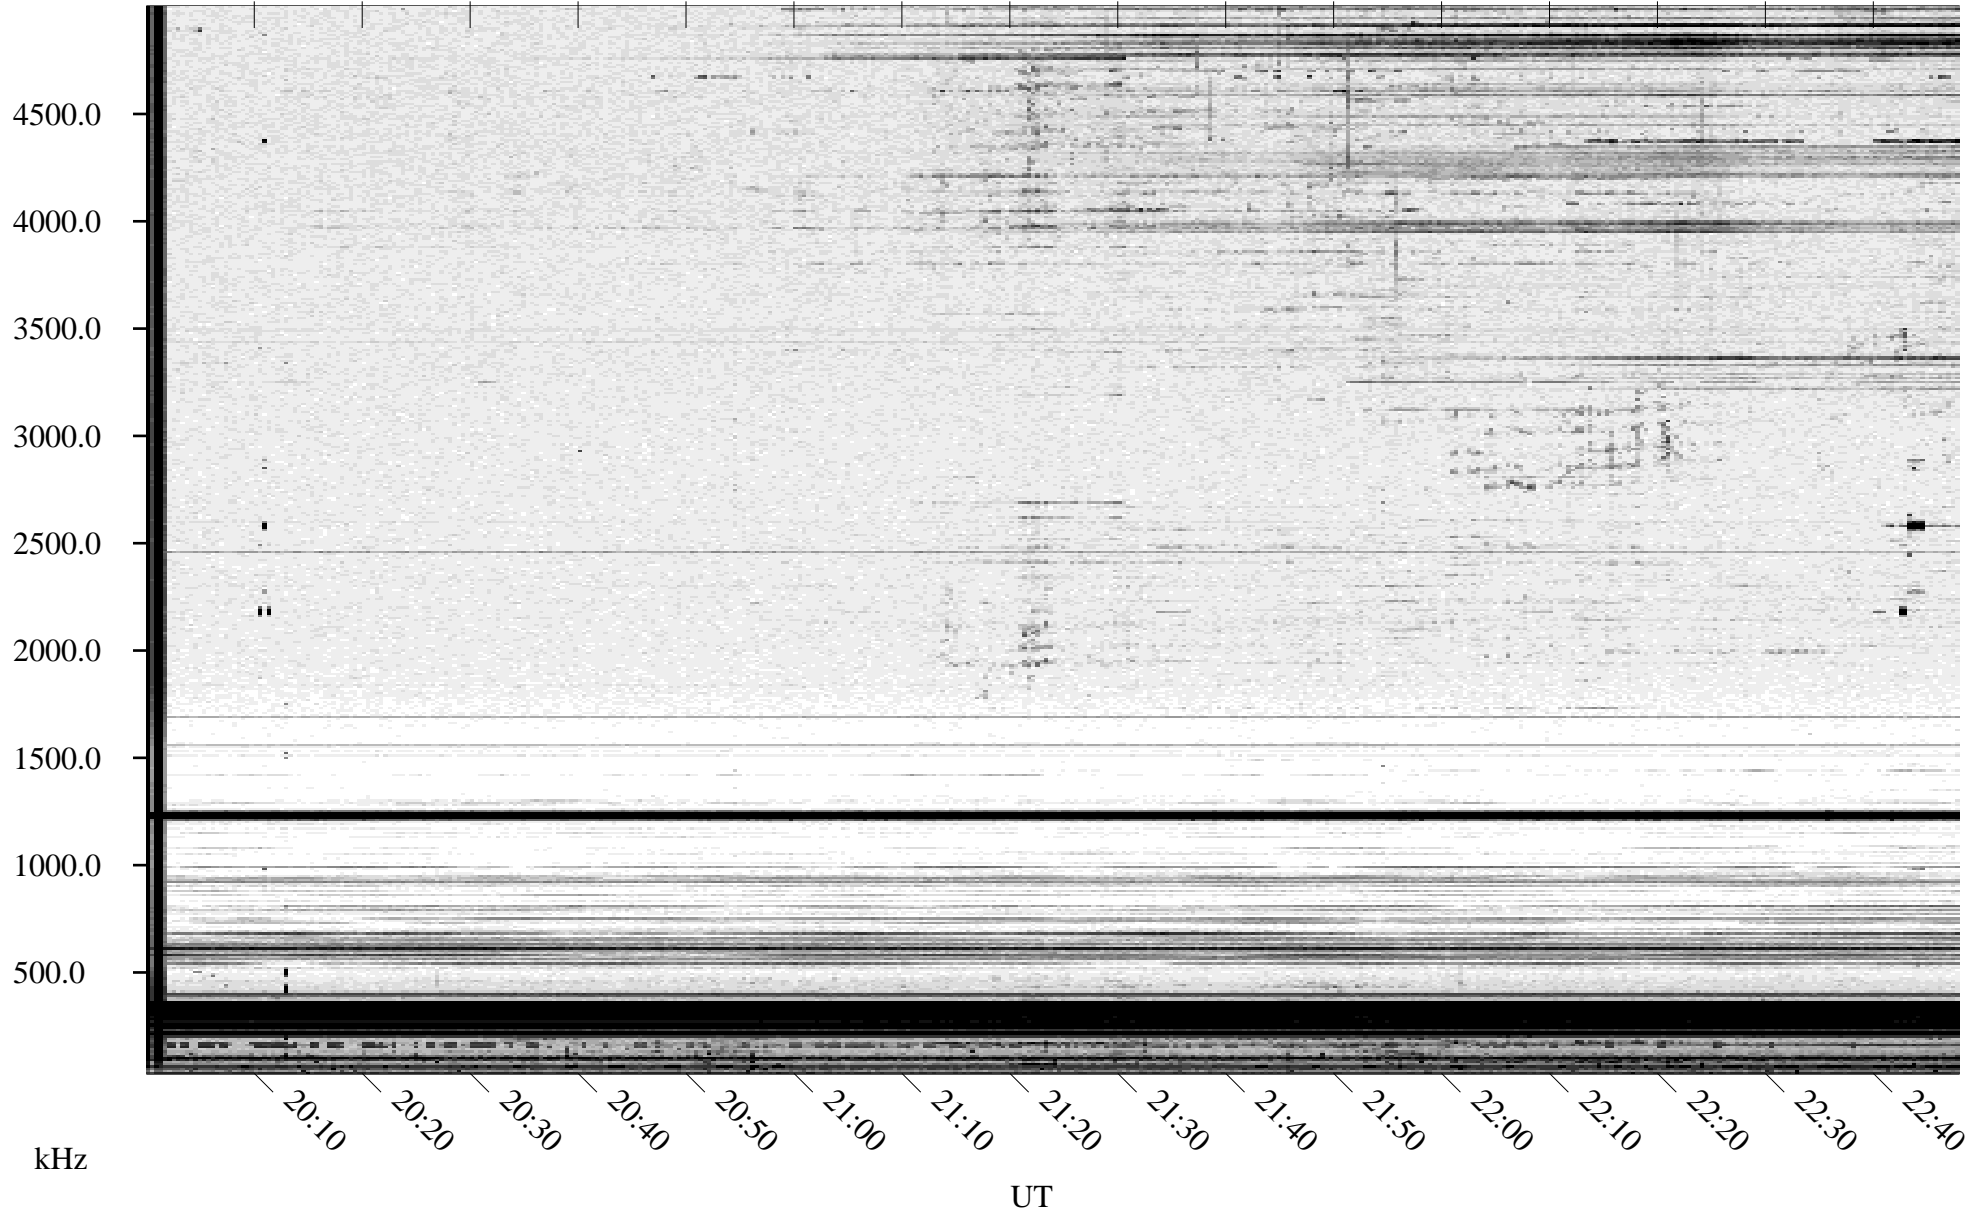

# 09/28/1994 Churchill, Manitoba

Linear Scale    Black = 161    White = 15

ch942711.r00m max\_12

Page 1

# 09/28/1994 Churchill, Manitoba

Linear Scale    Black = 161    White = 15

ch942711.r00m max\_12

Page 2

# 09/29/1994 Churchill, Manitoba

Linear Scale    Black = 161    White = 15

ch942711.r00m max\_12

Page 3

# 09/29/1994 Churchill, Manitoba

Linear Scale    Black = 161    White = 15

ch942711.r00m max\_12

Page 4