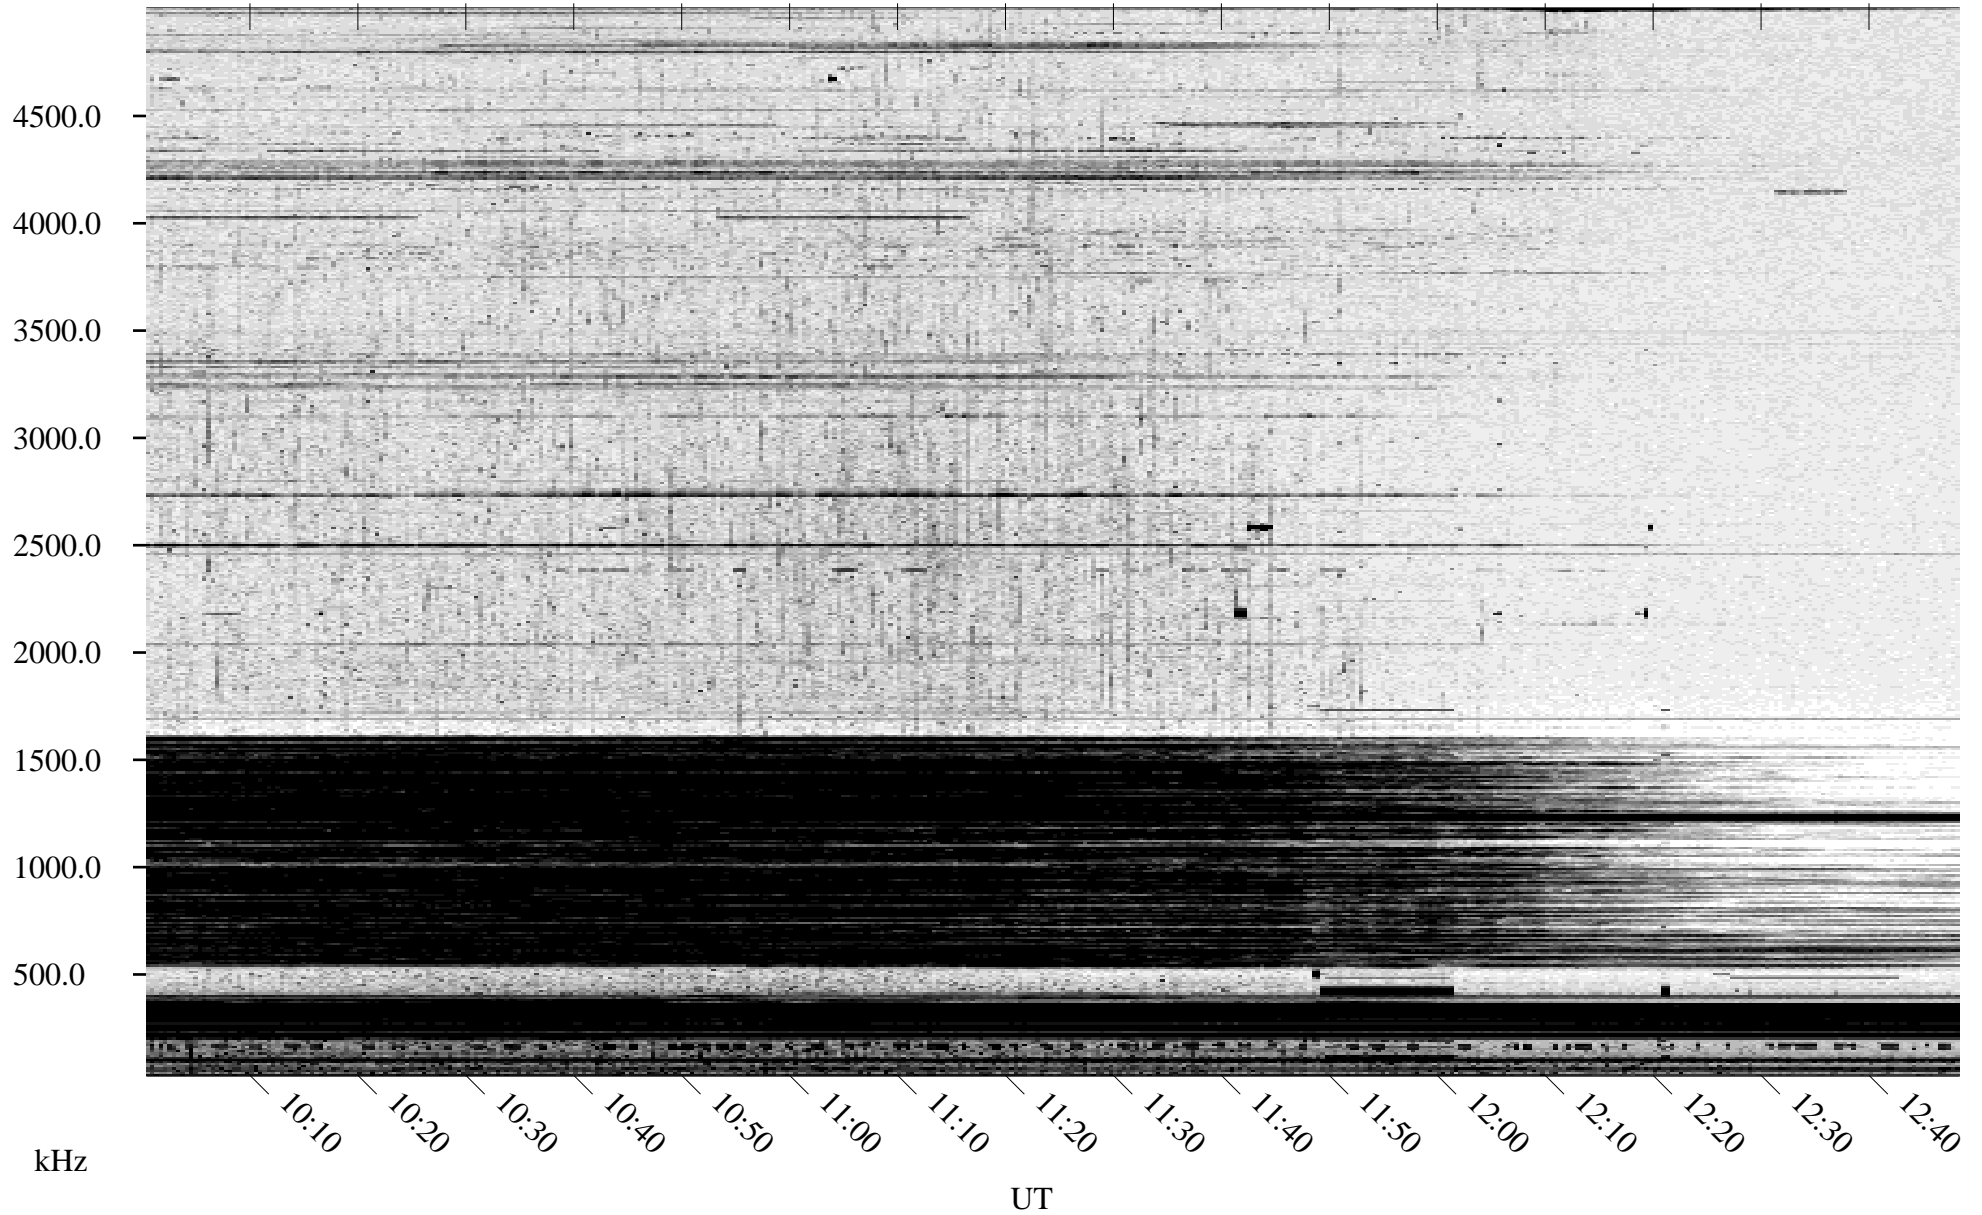

# 09/29/1994 Churchill, Manitoba

Linear Scale    Black = 161    White = 15

ch942711.r00m max\_12

Page 4

# 09/29/1994 Churchill, Manitoba

Linear Scale    Black = 161    White = 15

ch942711.r00m max\_12

Page 5

# 09/29/1994 Churchill, Manitoba

Linear Scale    Black = 161    White = 15

ch942711.r00m max\_12

Page 6