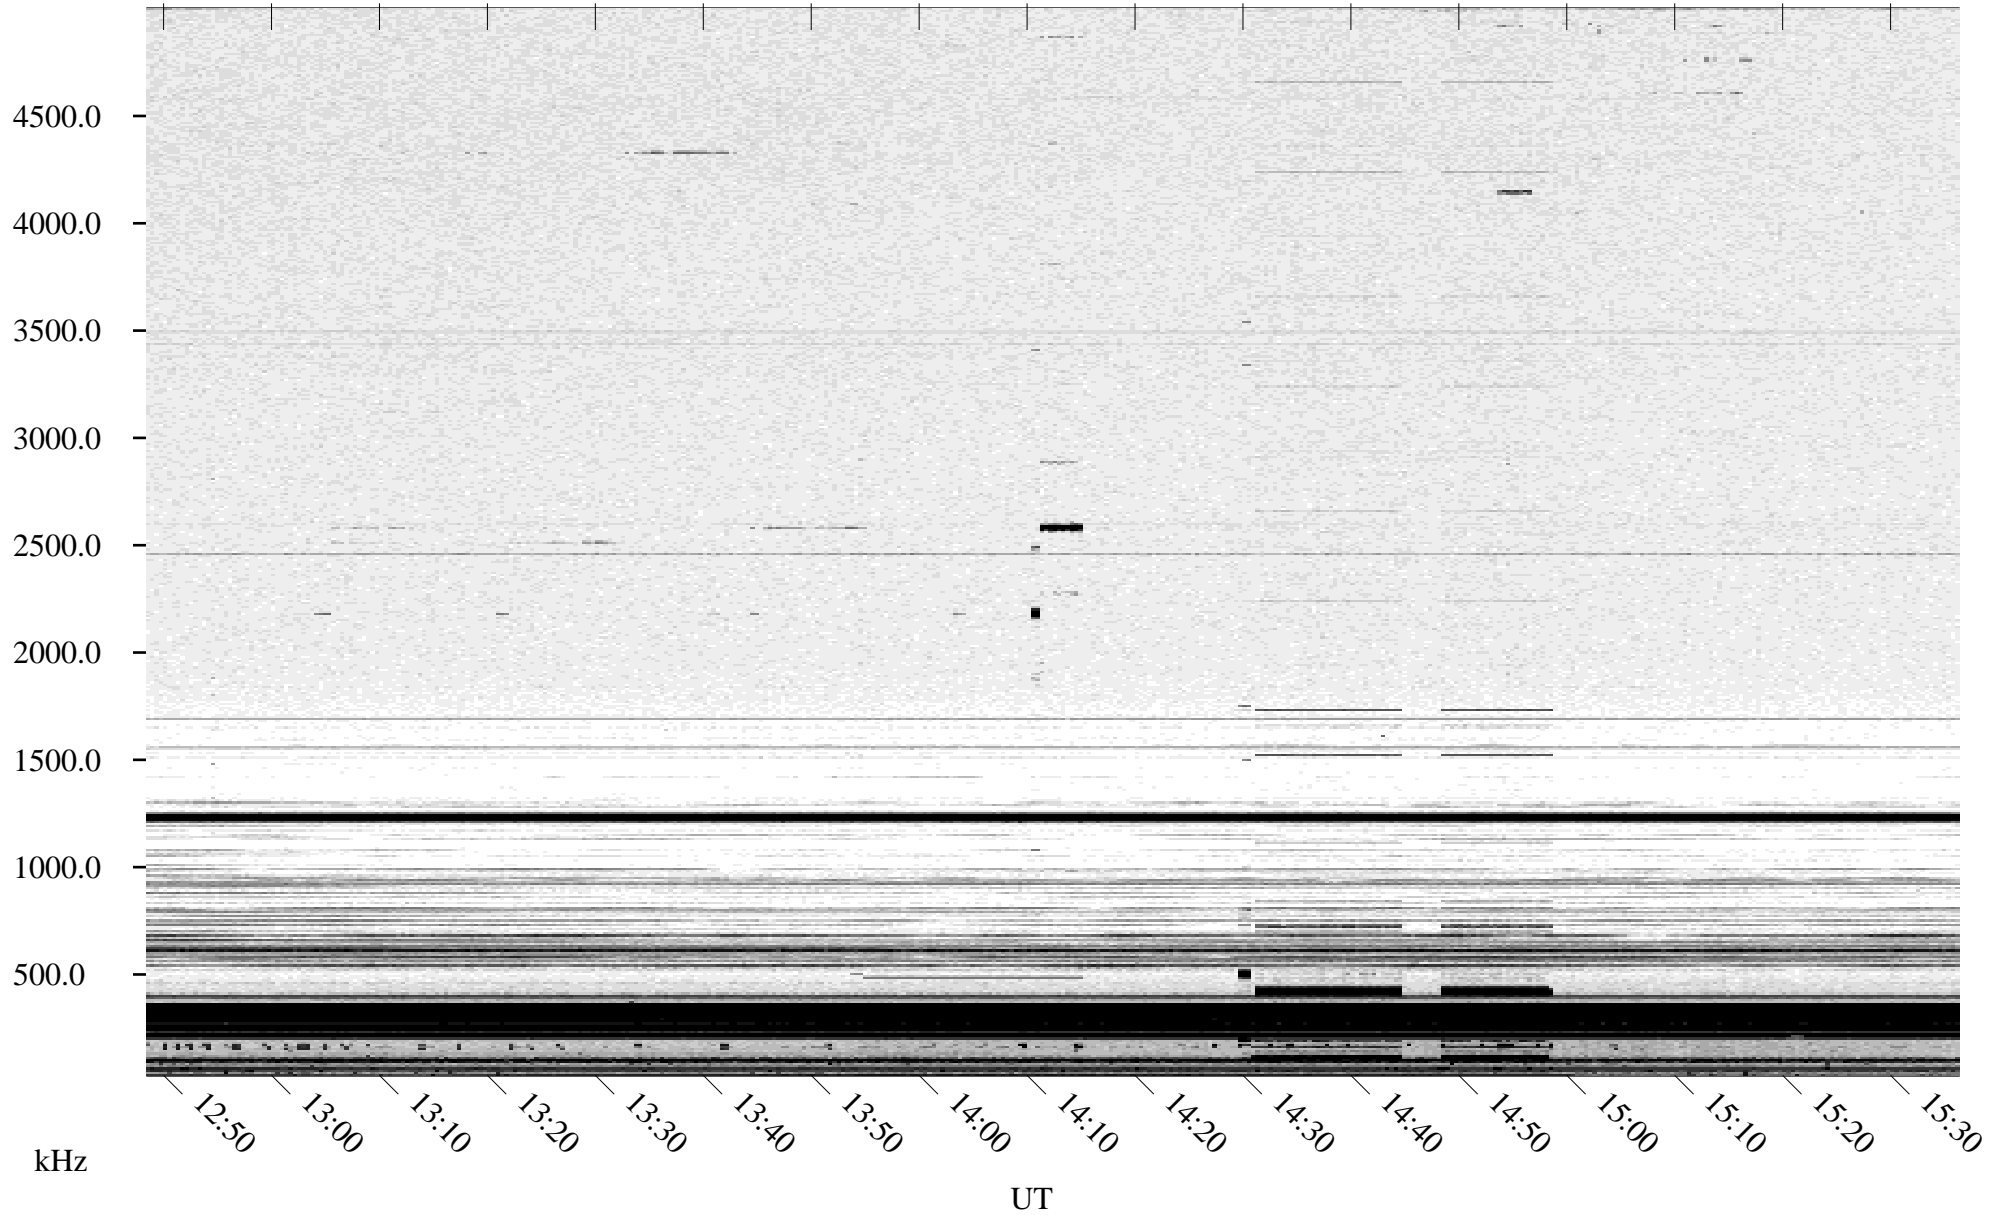

# 09/29/1994 Churchill, Manitoba

Linear Scale    Black = 161    White = 15

ch942711.r00m max\_12

Page 5

# 09/29/1994 Churchill, Manitoba

Linear Scale    Black = 161    White = 15

ch942711.r00m max\_12

Page 6

# 09/29/1994 Churchill, Manitoba

Linear Scale    Black = 161    White = 15

ch942711.r00m max\_12

Page 7

# 09/29/1994 Churchill, Manitoba

Linear Scale    Black = 161    White = 15

ch942711.r00m max\_12

Page 8