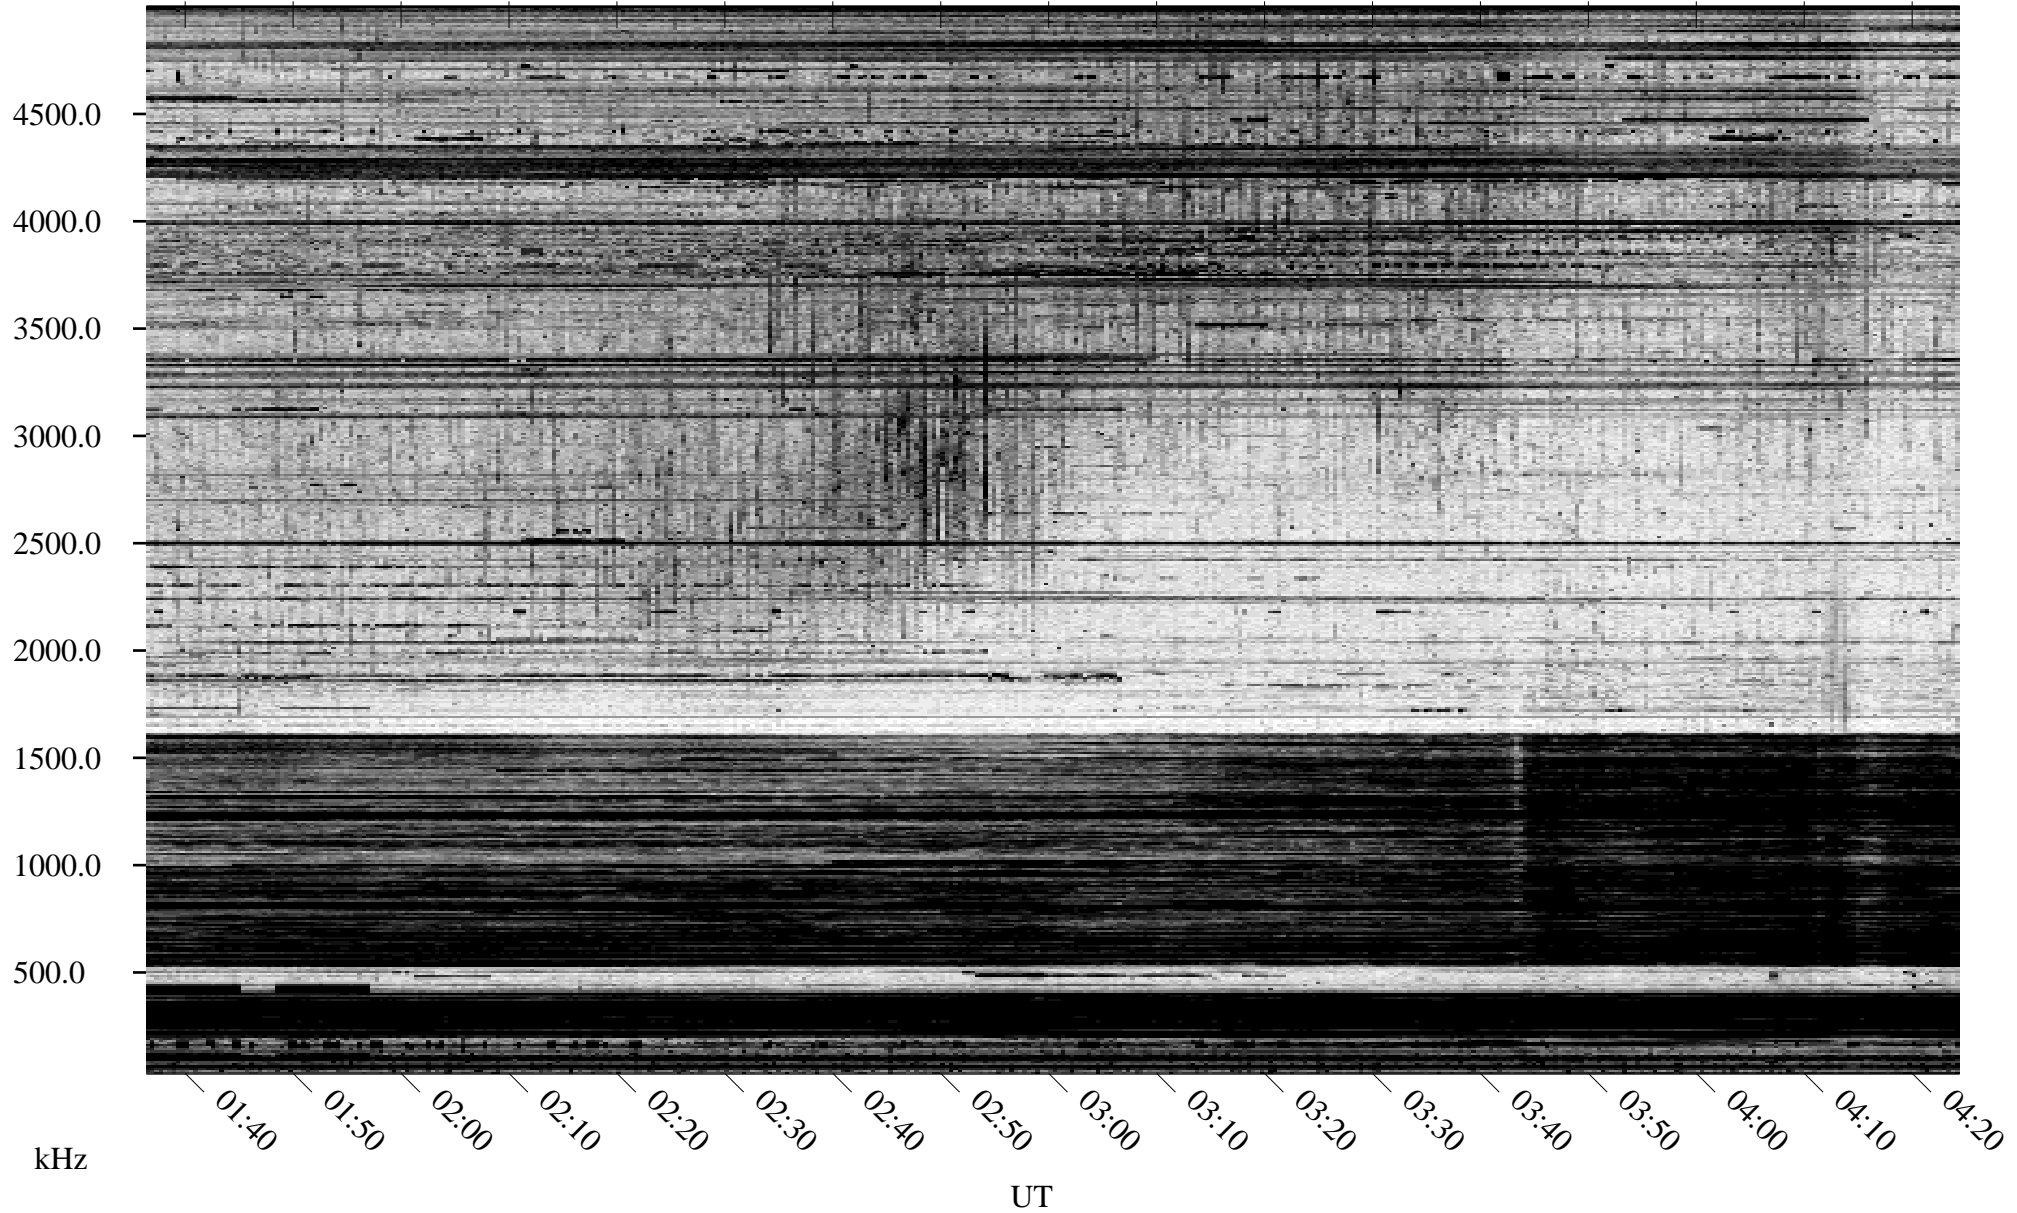

09/29/1994 Churchill, Manitoba

Linear Scale Black = 161 White = 15

ch94272l.r00m max_12

Page 1

09/29/1994 Churchill, Manitoba

Linear Scale Black = 161 White = 15

ch94272l.r00m max_12

Page 2

09/30/1994 Churchill, Manitoba

Linear Scale Black = 161 White = 15

ch94272l.r00m max_12

Page 3

09/30/1994 Churchill, Manitoba

Linear Scale Black = 161 White = 15

ch94272l.r00m max_12

Page 4

09/30/1994 Churchill, Manitoba

Linear Scale Black = 161 White = 15

ch94272l.r00m max_12

Page 5

09/30/1994 Churchill, Manitoba

Linear Scale Black = 161 White = 15

ch94272l.r00m max_12

Page 6

09/30/1994 Churchill, Manitoba

Linear Scale Black = 161 White = 15

ch94272l.r00m max_12

Page 7