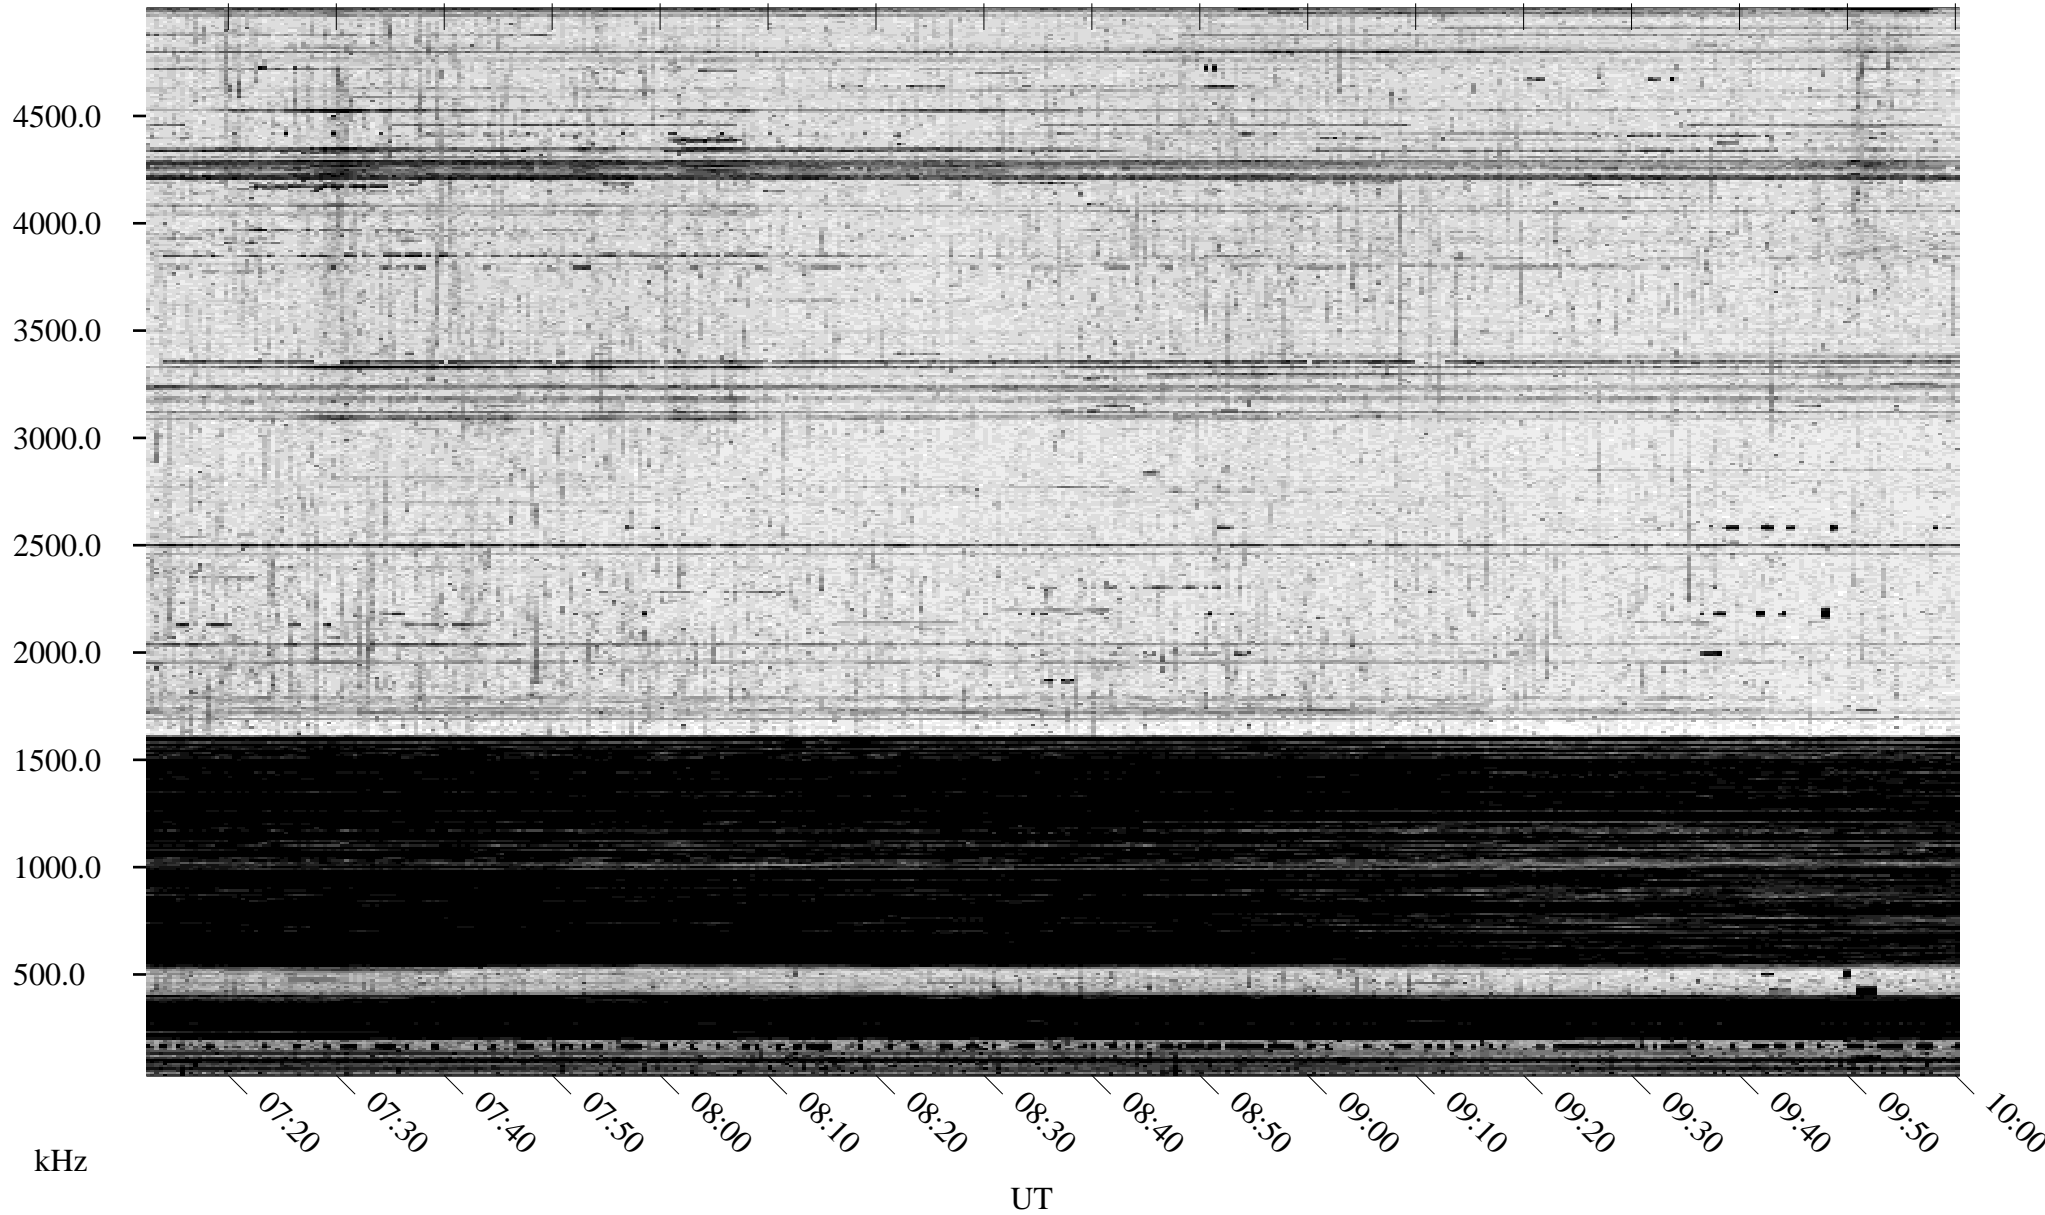

09/29/1994 Churchill, Manitoba

Linear Scale Black = 161 White = 15

ch94272l.r00m max_12

Page 1

09/29/1994 Churchill, Manitoba

Linear Scale Black = 161 White = 15

ch94272l.r00m max_12

Page 2

09/30/1994 Churchill, Manitoba

Linear Scale Black = 161 White = 15

ch94272l.r00m max_12

Page 3

09/30/1994 Churchill, Manitoba

Linear Scale Black = 161 White = 15

ch94272l.r00m max_12

Page 4

09/30/1994 Churchill, Manitoba

Linear Scale Black = 161 White = 15

ch94272l.r00m max_12

Page 5

09/30/1994 Churchill, Manitoba

Linear Scale Black = 161 White = 15

ch94272l.r00m max_12

Page 6

09/30/1994 Churchill, Manitoba

Linear Scale Black = 161 White = 15

ch94272l.r00m max_12

Page 7