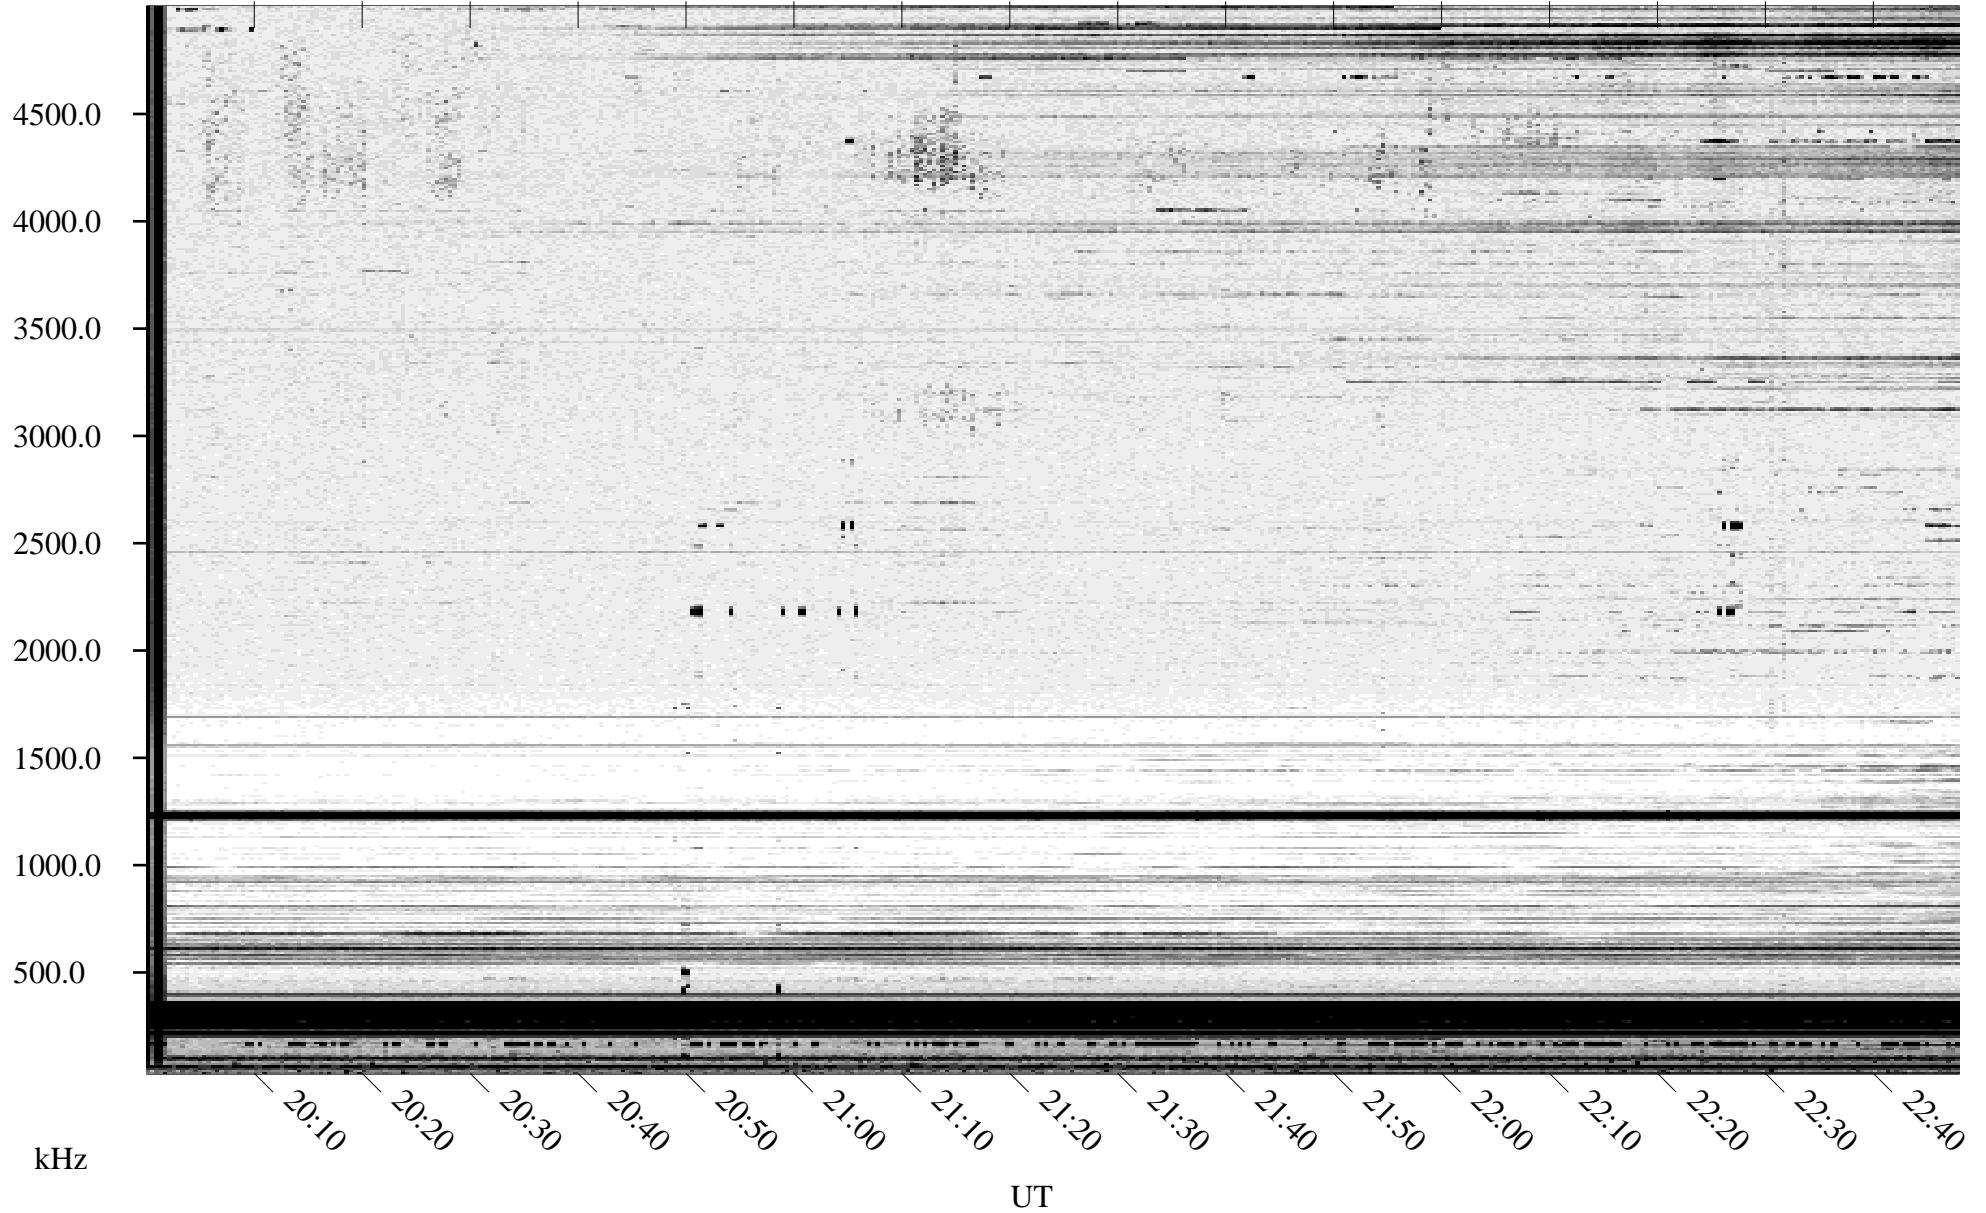

09/29/1994 Churchill, Manitoba

Linear Scale Black = 161 White = 15

ch94272l.r00m max_12

Page 1

09/29/1994 Churchill, Manitoba

Linear Scale Black = 161 White = 15

ch94272l.r00m max_12

Page 2

09/30/1994 Churchill, Manitoba

Linear Scale Black = 161 White = 15

ch94272l.r00m max_12

Page 3

09/30/1994 Churchill, Manitoba

Linear Scale Black = 161 White = 15

ch94272l.r00m max_12

Page 4

09/30/1994 Churchill, Manitoba

Linear Scale Black = 161 White = 15

ch94272l.r00m max_12

Page 5

09/30/1994 Churchill, Manitoba

Linear Scale Black = 161 White = 15

ch94272l.r00m max_12

Page 6

09/30/1994 Churchill, Manitoba

Linear Scale Black = 161 White = 15

ch94272l.r00m max_12

Page 7