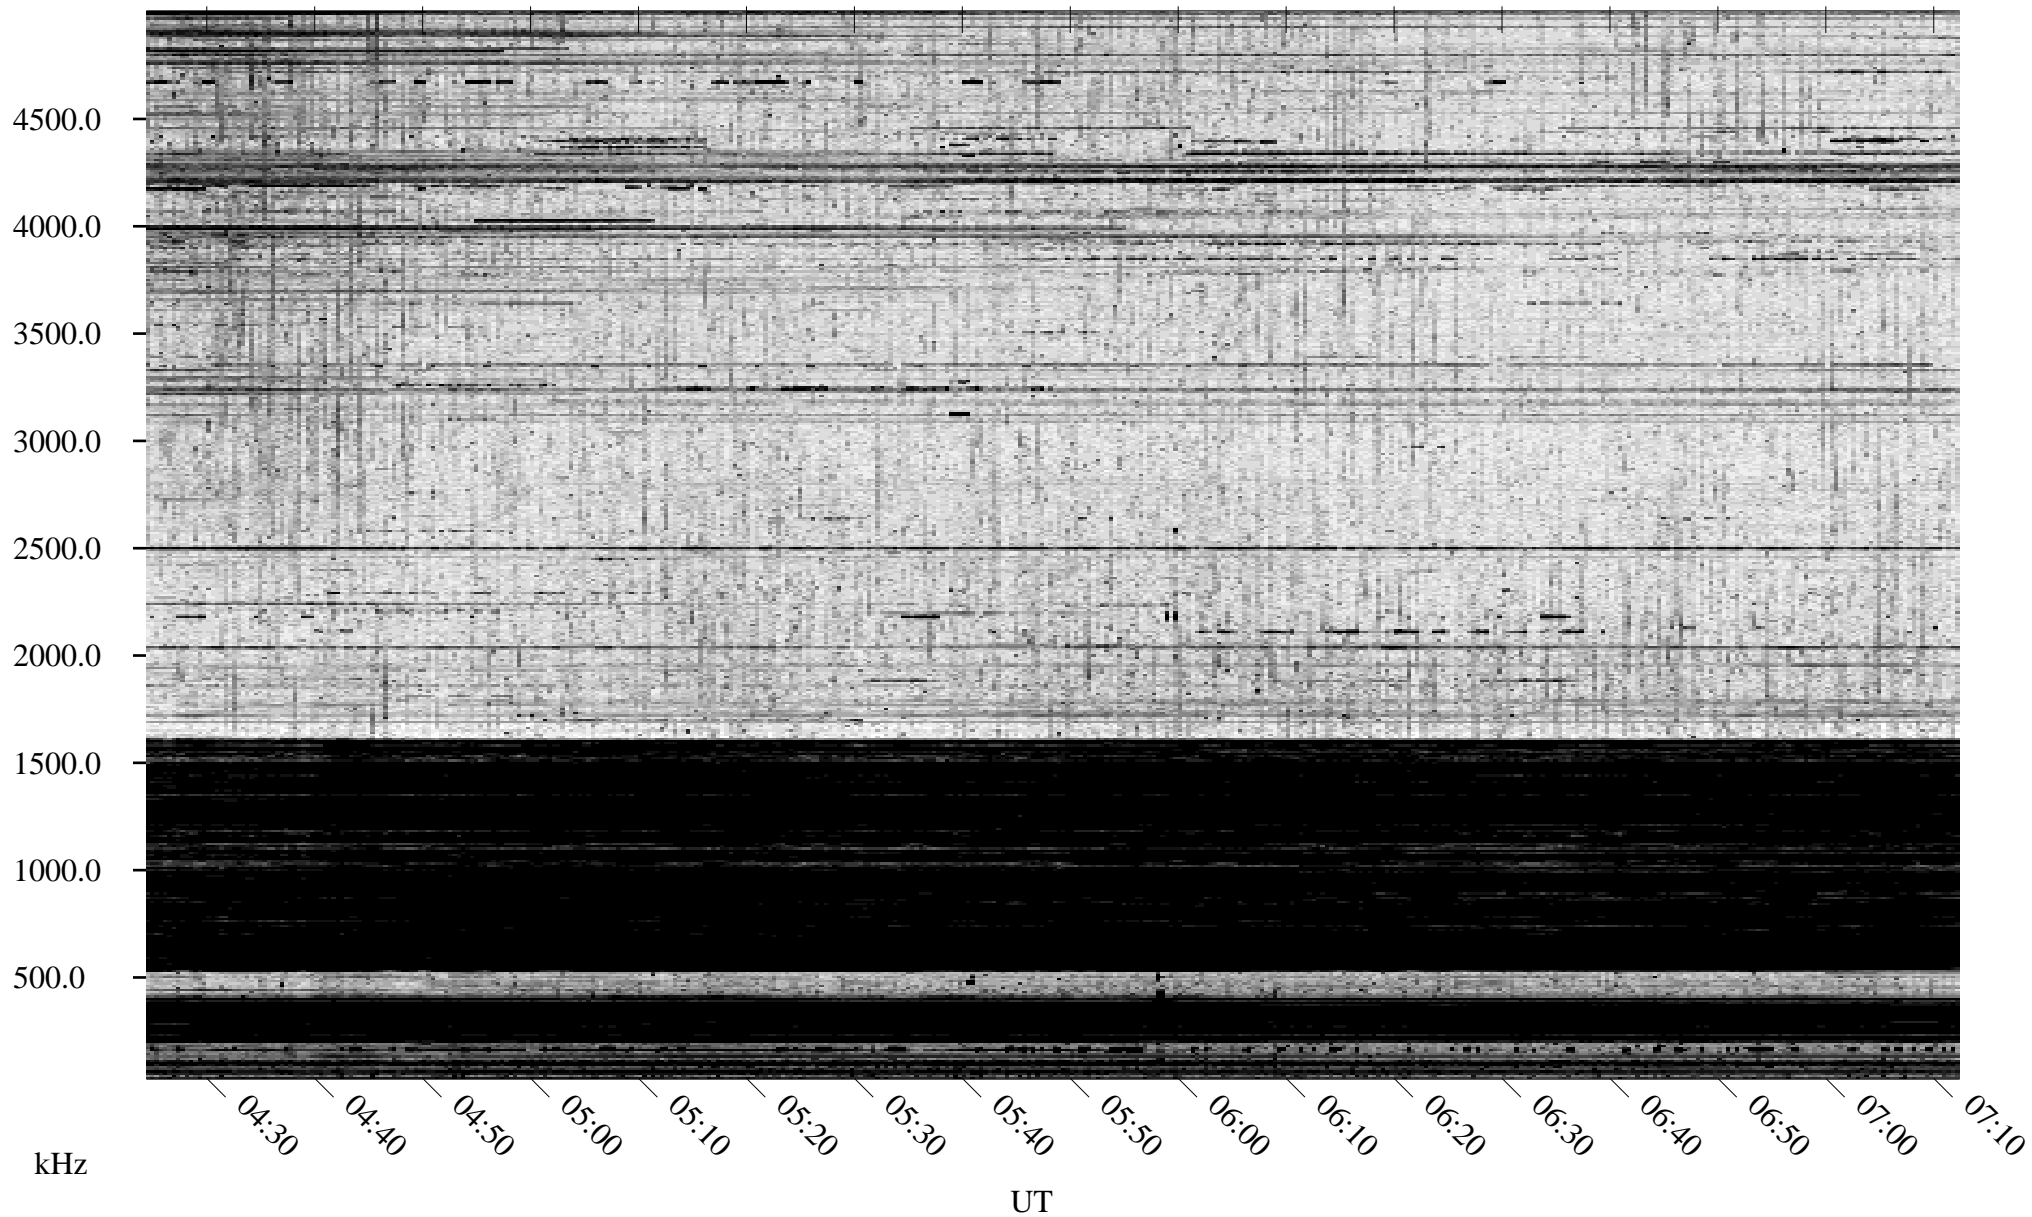

09/29/1994 Churchill, Manitoba

Linear Scale Black = 161 White = 15

ch94272l.r00m max_12

Page 1

09/29/1994 Churchill, Manitoba

Linear Scale Black = 161 White = 15

ch94272l.r00m max_12

Page 2

09/30/1994 Churchill, Manitoba

Linear Scale Black = 161 White = 15

ch94272l.r00m max_12

Page 3

09/30/1994 Churchill, Manitoba

Linear Scale Black = 161 White = 15

ch94272l.r00m max_12

Page 4

09/30/1994 Churchill, Manitoba

Linear Scale Black = 161 White = 15

ch94272l.r00m max_12

Page 5

09/30/1994 Churchill, Manitoba

Linear Scale Black = 161 White = 15

ch94272l.r00m max_12

Page 6

09/30/1994 Churchill, Manitoba

Linear Scale Black = 161 White = 15

ch94272l.r00m max_12

Page 7