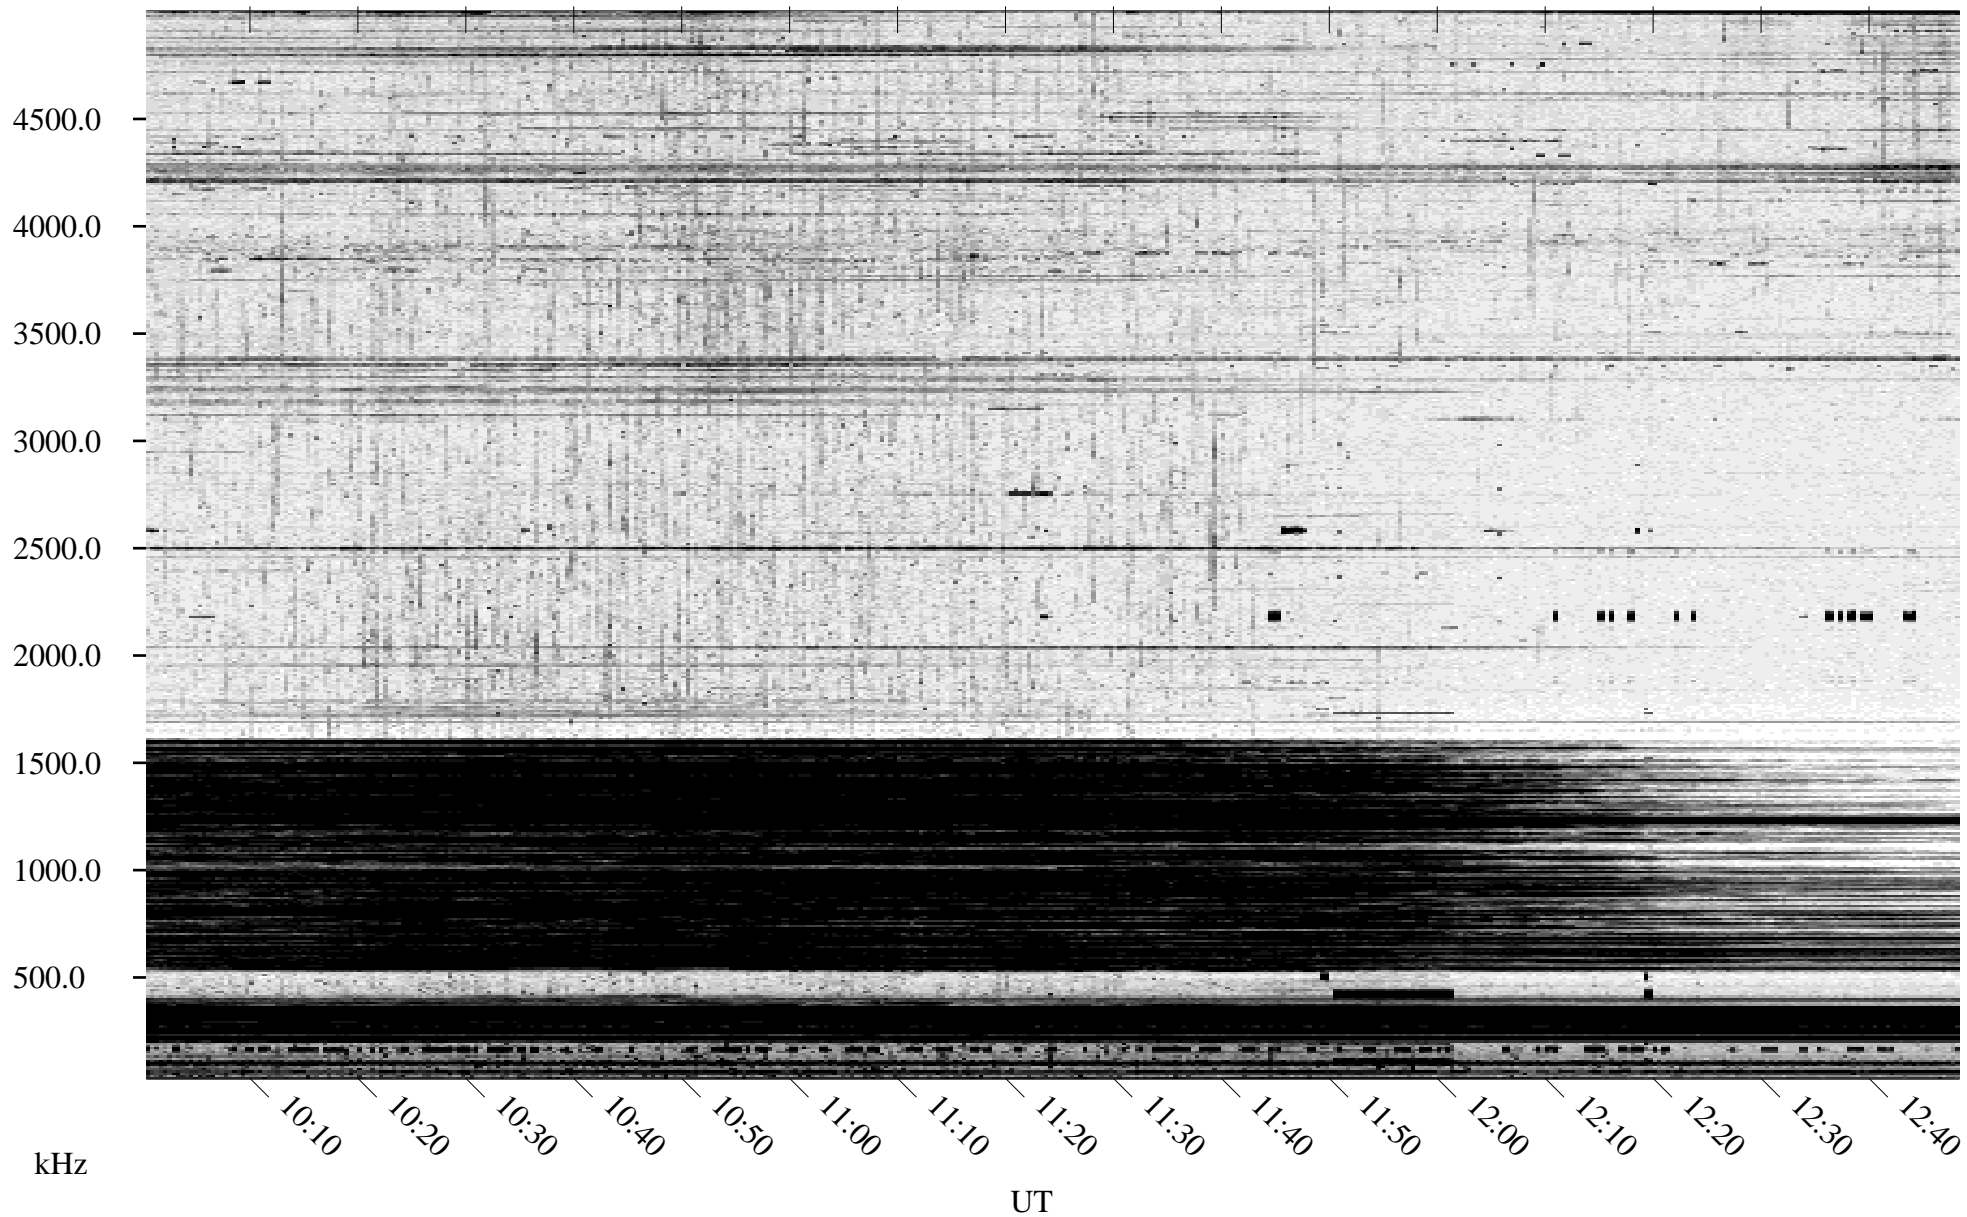

09/29/1994 Churchill, Manitoba

Linear Scale Black = 161 White = 15

ch94272l.r00m max_12

Page 1

09/29/1994 Churchill, Manitoba

Linear Scale Black = 161 White = 15

ch94272l.r00m max_12

Page 2

09/30/1994 Churchill, Manitoba

Linear Scale Black = 161 White = 15

ch94272l.r00m max_12

Page 3

09/30/1994 Churchill, Manitoba

Linear Scale Black = 161 White = 15

ch94272l.r00m max_12

Page 4

09/30/1994 Churchill, Manitoba

Linear Scale Black = 161 White = 15

ch94272l.r00m max_12

Page 5

09/30/1994 Churchill, Manitoba

Linear Scale Black = 161 White = 15

ch94272l.r00m max_12

Page 6

09/30/1994 Churchill, Manitoba

Linear Scale Black = 161 White = 15

ch94272l.r00m max_12

Page 7