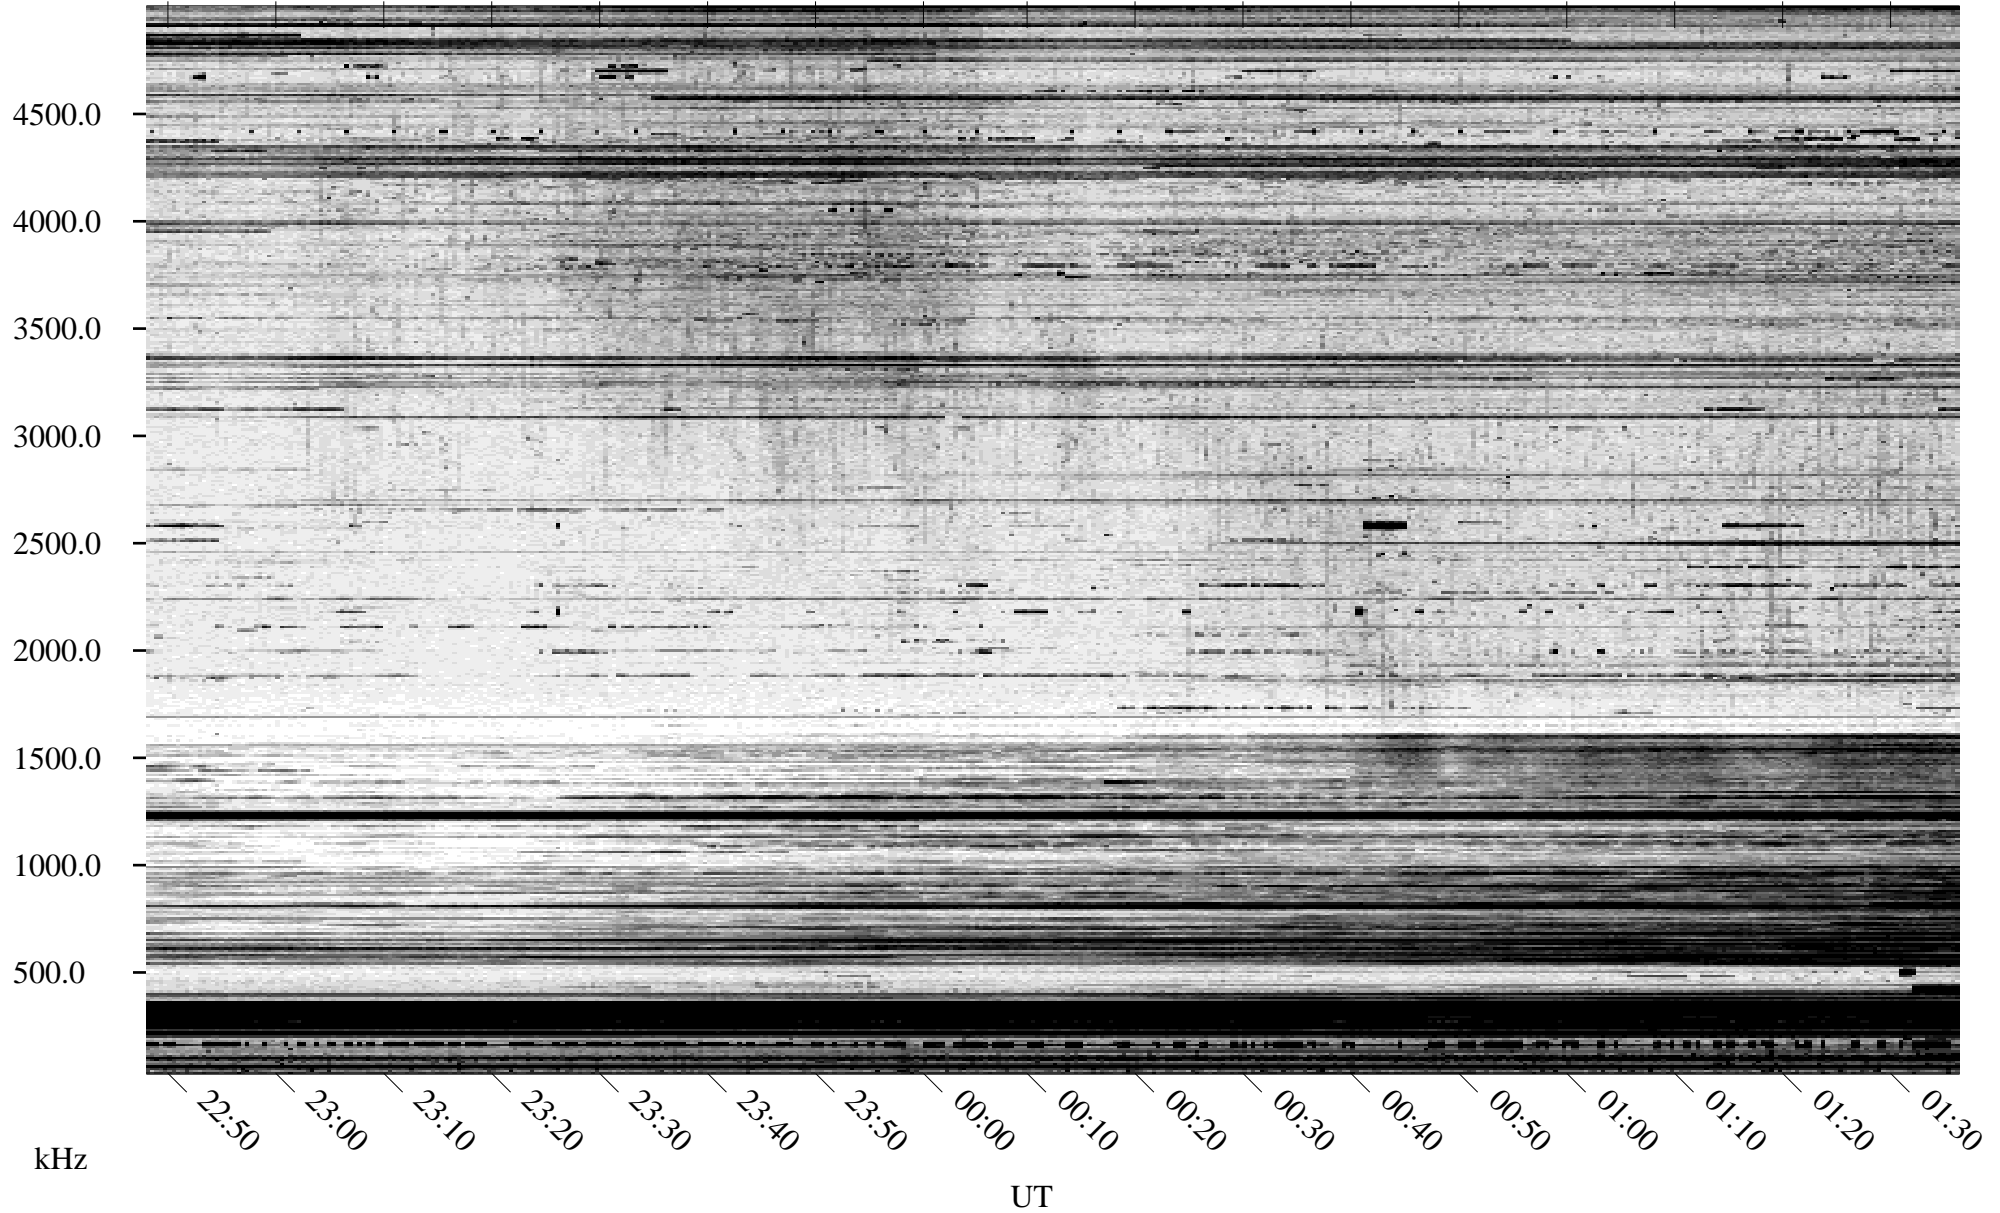

09/29/1994 Churchill, Manitoba

Linear Scale Black = 161 White = 15

ch94272l.r00m max_12

Page 1

09/29/1994 Churchill, Manitoba

Linear Scale Black = 161 White = 15

ch94272l.r00m max_12

Page 2

09/30/1994 Churchill, Manitoba

Linear Scale Black = 161 White = 15

ch94272l.r00m max_12

Page 3

09/30/1994 Churchill, Manitoba

Linear Scale Black = 161 White = 15

ch94272l.r00m max_12

Page 4

09/30/1994 Churchill, Manitoba

Linear Scale Black = 161 White = 15

ch94272l.r00m max_12

Page 5

09/30/1994 Churchill, Manitoba

Linear Scale Black = 161 White = 15

ch94272l.r00m max_12

Page 6

09/30/1994 Churchill, Manitoba

Linear Scale Black = 161 White = 15

ch94272l.r00m max_12

Page 7