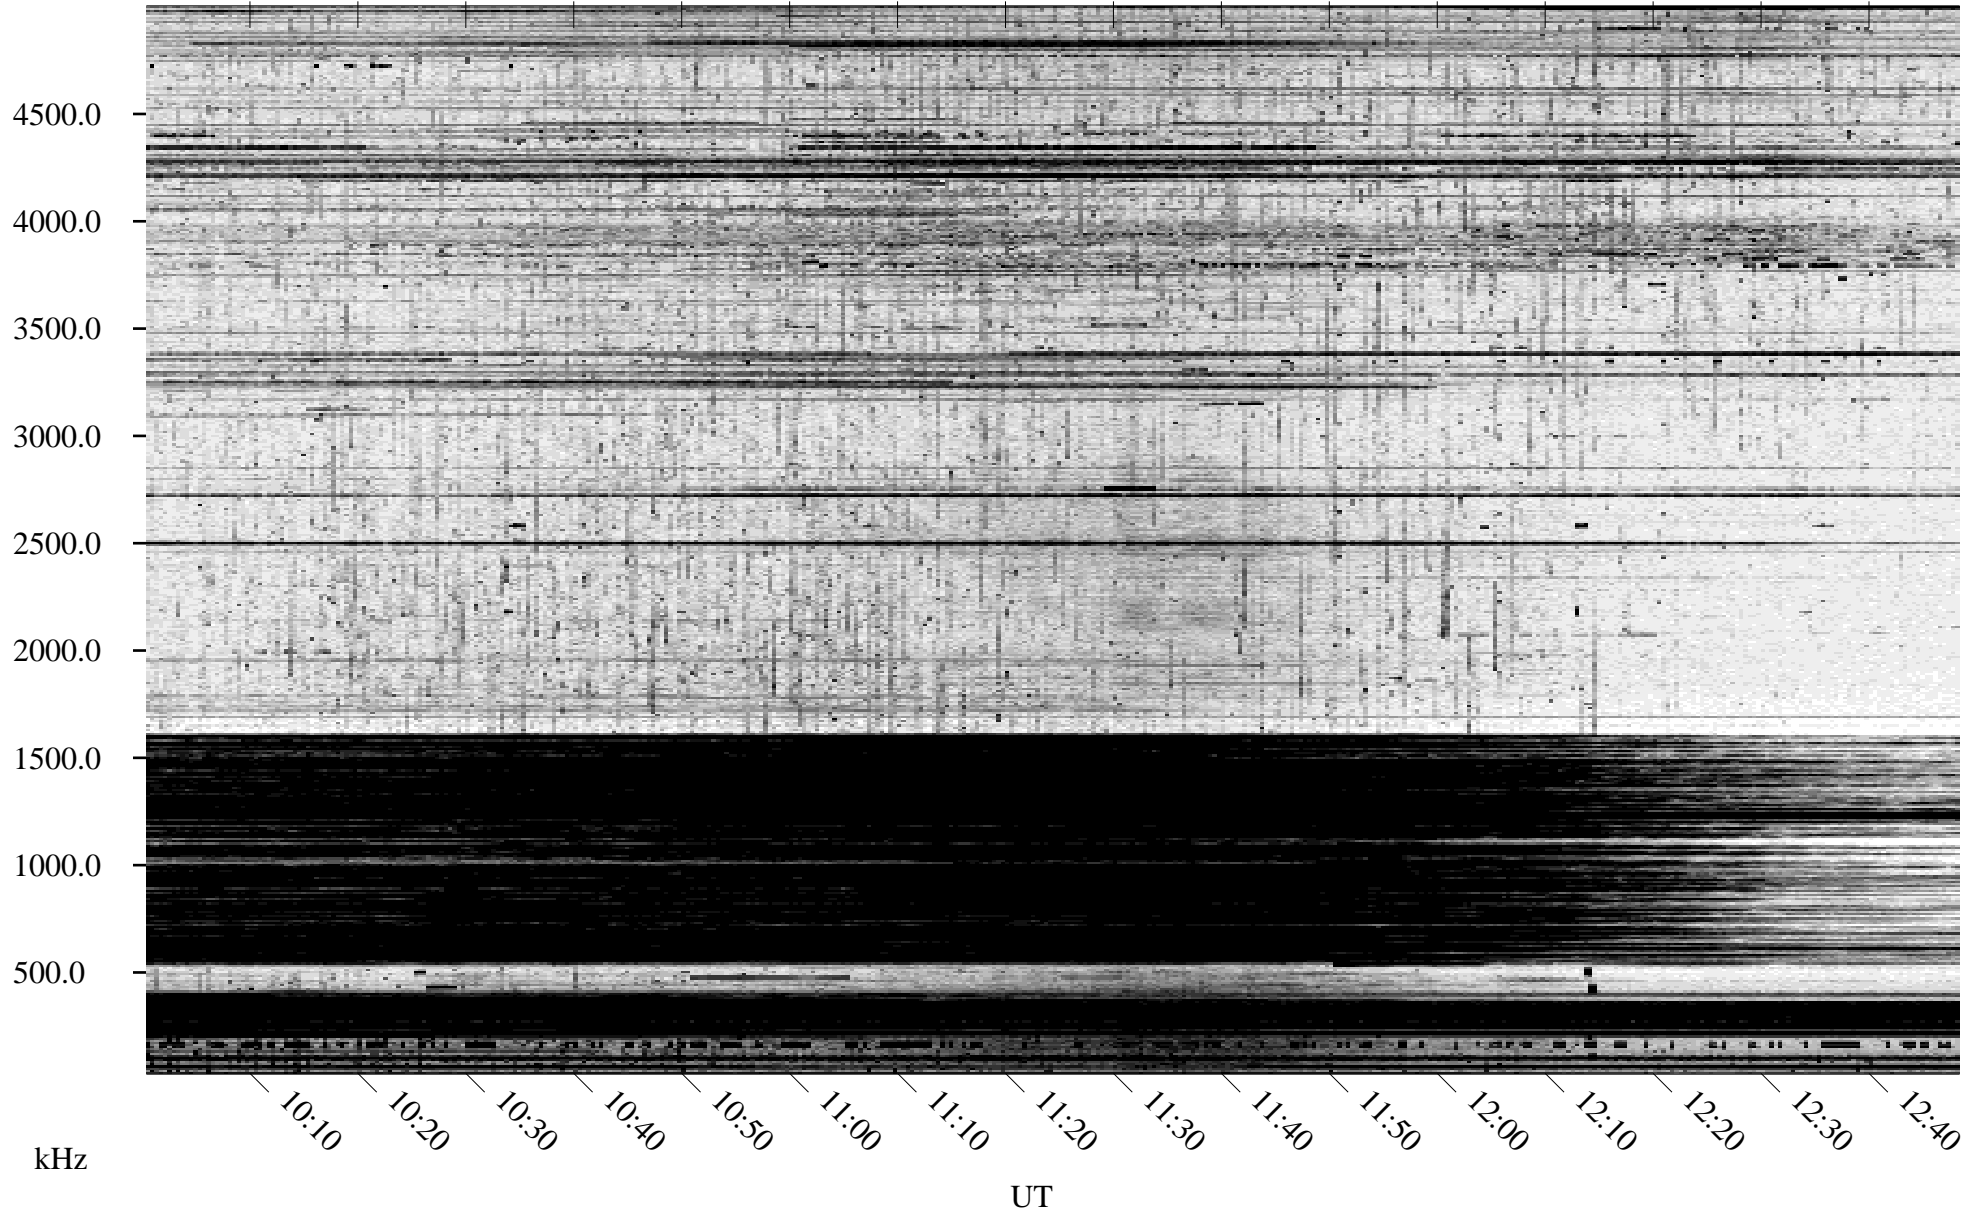

09/30/1994 Churchill, Manitoba

Linear Scale Black = 161 White = 15

ch94273l.r01m max_12

Page 1

09/30/1994 Churchill, Manitoba

Linear Scale Black = 161 White = 15

ch94273l.r01m max_12

Page 2

10/01/1994 Churchill, Manitoba

Linear Scale Black = 161 White = 15

ch94273l.r01m max_12

Page 3

10/01/1994 Churchill, Manitoba

Linear Scale Black = 161 White = 15

ch94273l.r01m max_12

Page 4

10/01/1994 Churchill, Manitoba

Linear Scale Black = 161 White = 15

ch94273l.r01m max_12

Page 5

10/01/1994 Churchill, Manitoba

Linear Scale Black = 161 White = 15

ch94273l.r01m max_12

Page 6

10/01/1994 Churchill, Manitoba

Linear Scale Black = 161 White = 15

ch94273l.r01m max_12

Page 7

10/01/1994 Churchill, Manitoba

Linear Scale Black = 161 White = 15

ch94273l.r01m max_12