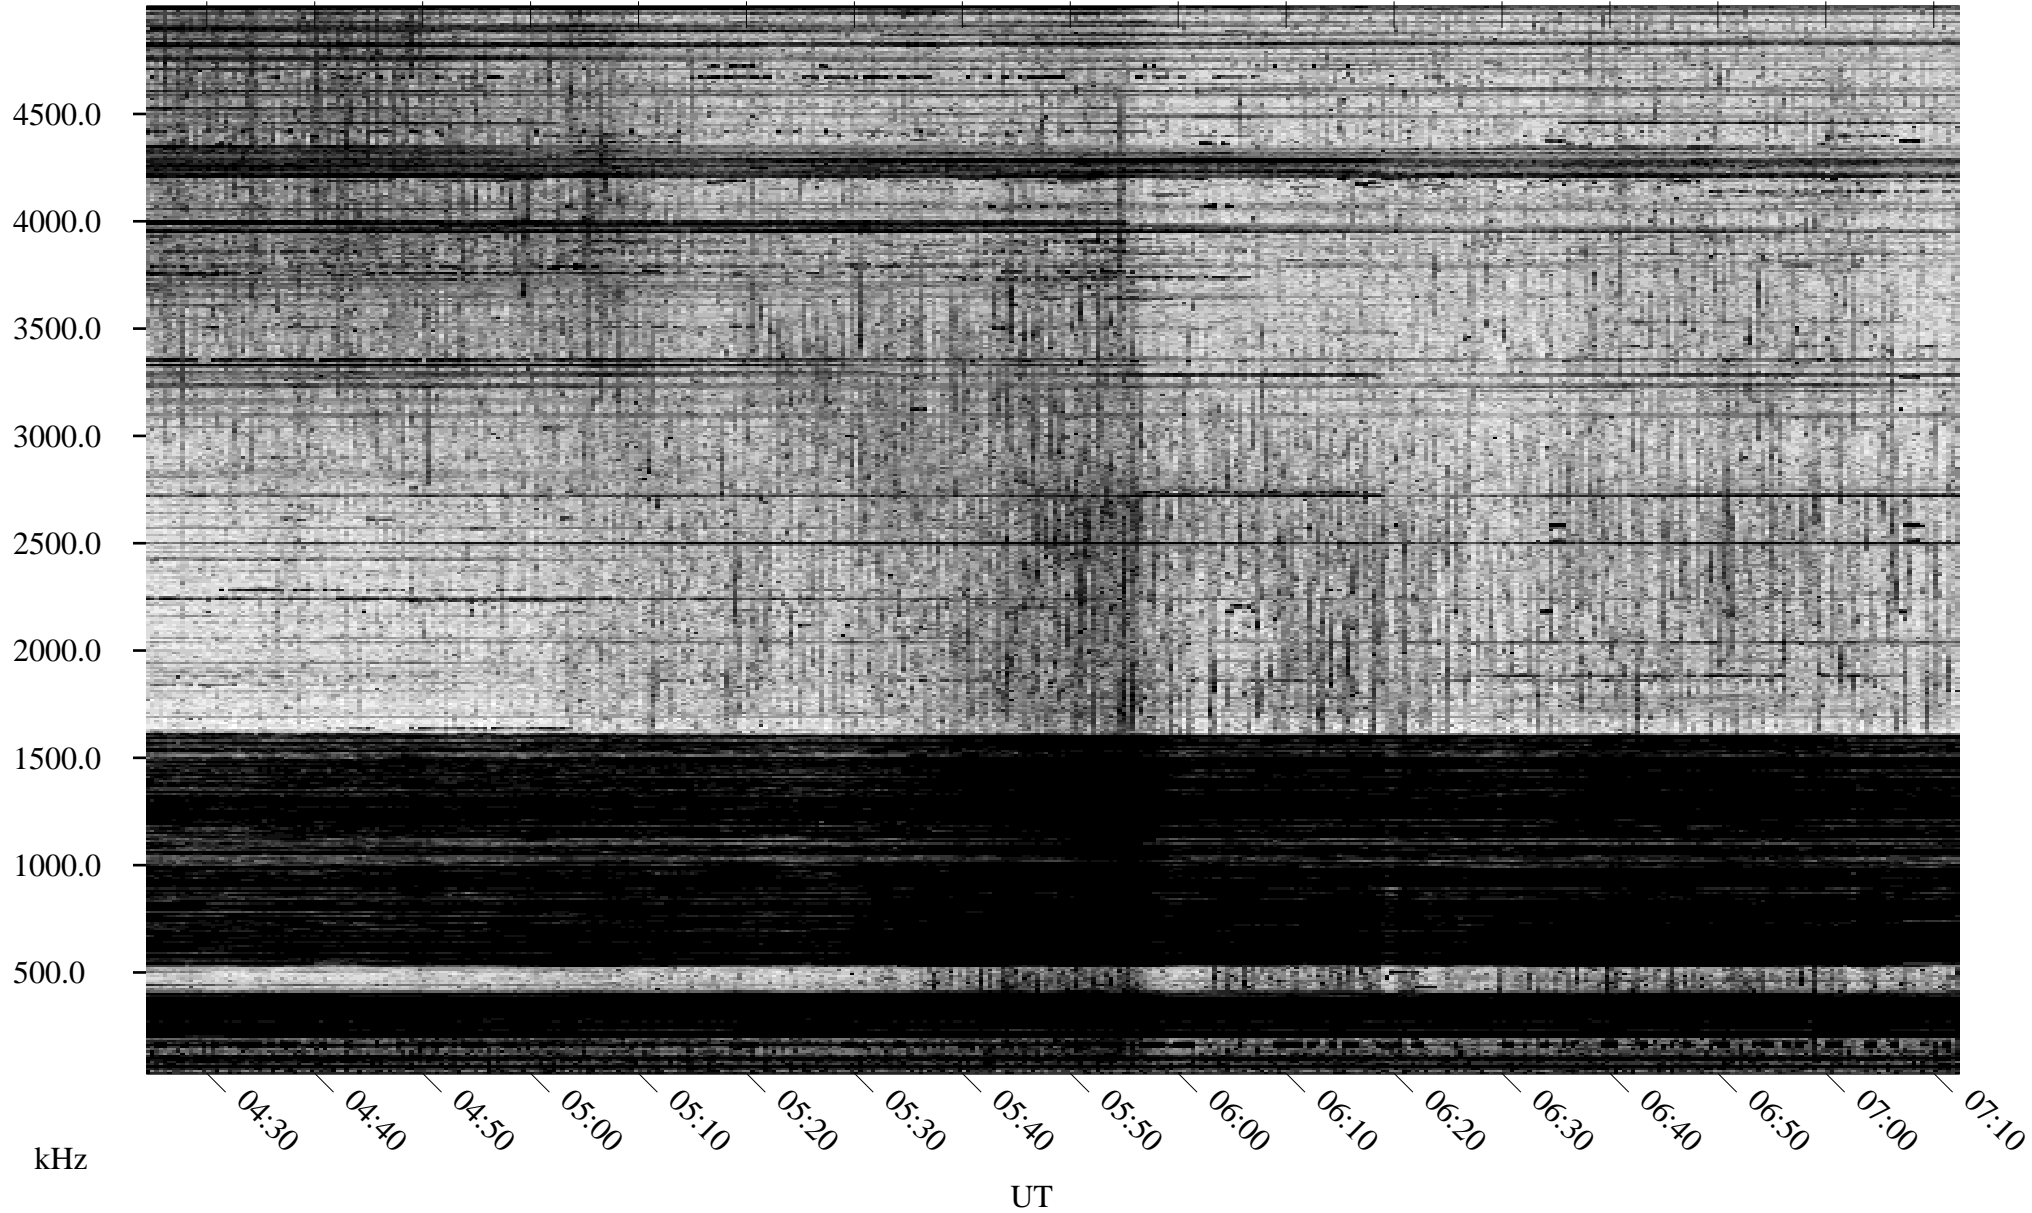

09/30/1994 Churchill, Manitoba

Linear Scale Black = 161 White = 15

ch94273l.r01m max_12

Page 1

09/30/1994 Churchill, Manitoba

Linear Scale Black = 161 White = 15

ch94273l.r01m max_12

Page 2

10/01/1994 Churchill, Manitoba

Linear Scale Black = 161 White = 15

ch94273l.r01m max_12

Page 3

10/01/1994 Churchill, Manitoba

Linear Scale Black = 161 White = 15

ch94273l.r01m max_12

Page 4

10/01/1994 Churchill, Manitoba

Linear Scale Black = 161 White = 15

ch94273l.r01m max_12

Page 5

10/01/1994 Churchill, Manitoba

Linear Scale Black = 161 White = 15

ch94273l.r01m max_12

Page 6

10/01/1994 Churchill, Manitoba

Linear Scale Black = 161 White = 15

ch94273l.r01m max_12

Page 7

10/01/1994 Churchill, Manitoba

Linear Scale Black = 161 White = 15

ch94273l.r01m max_12