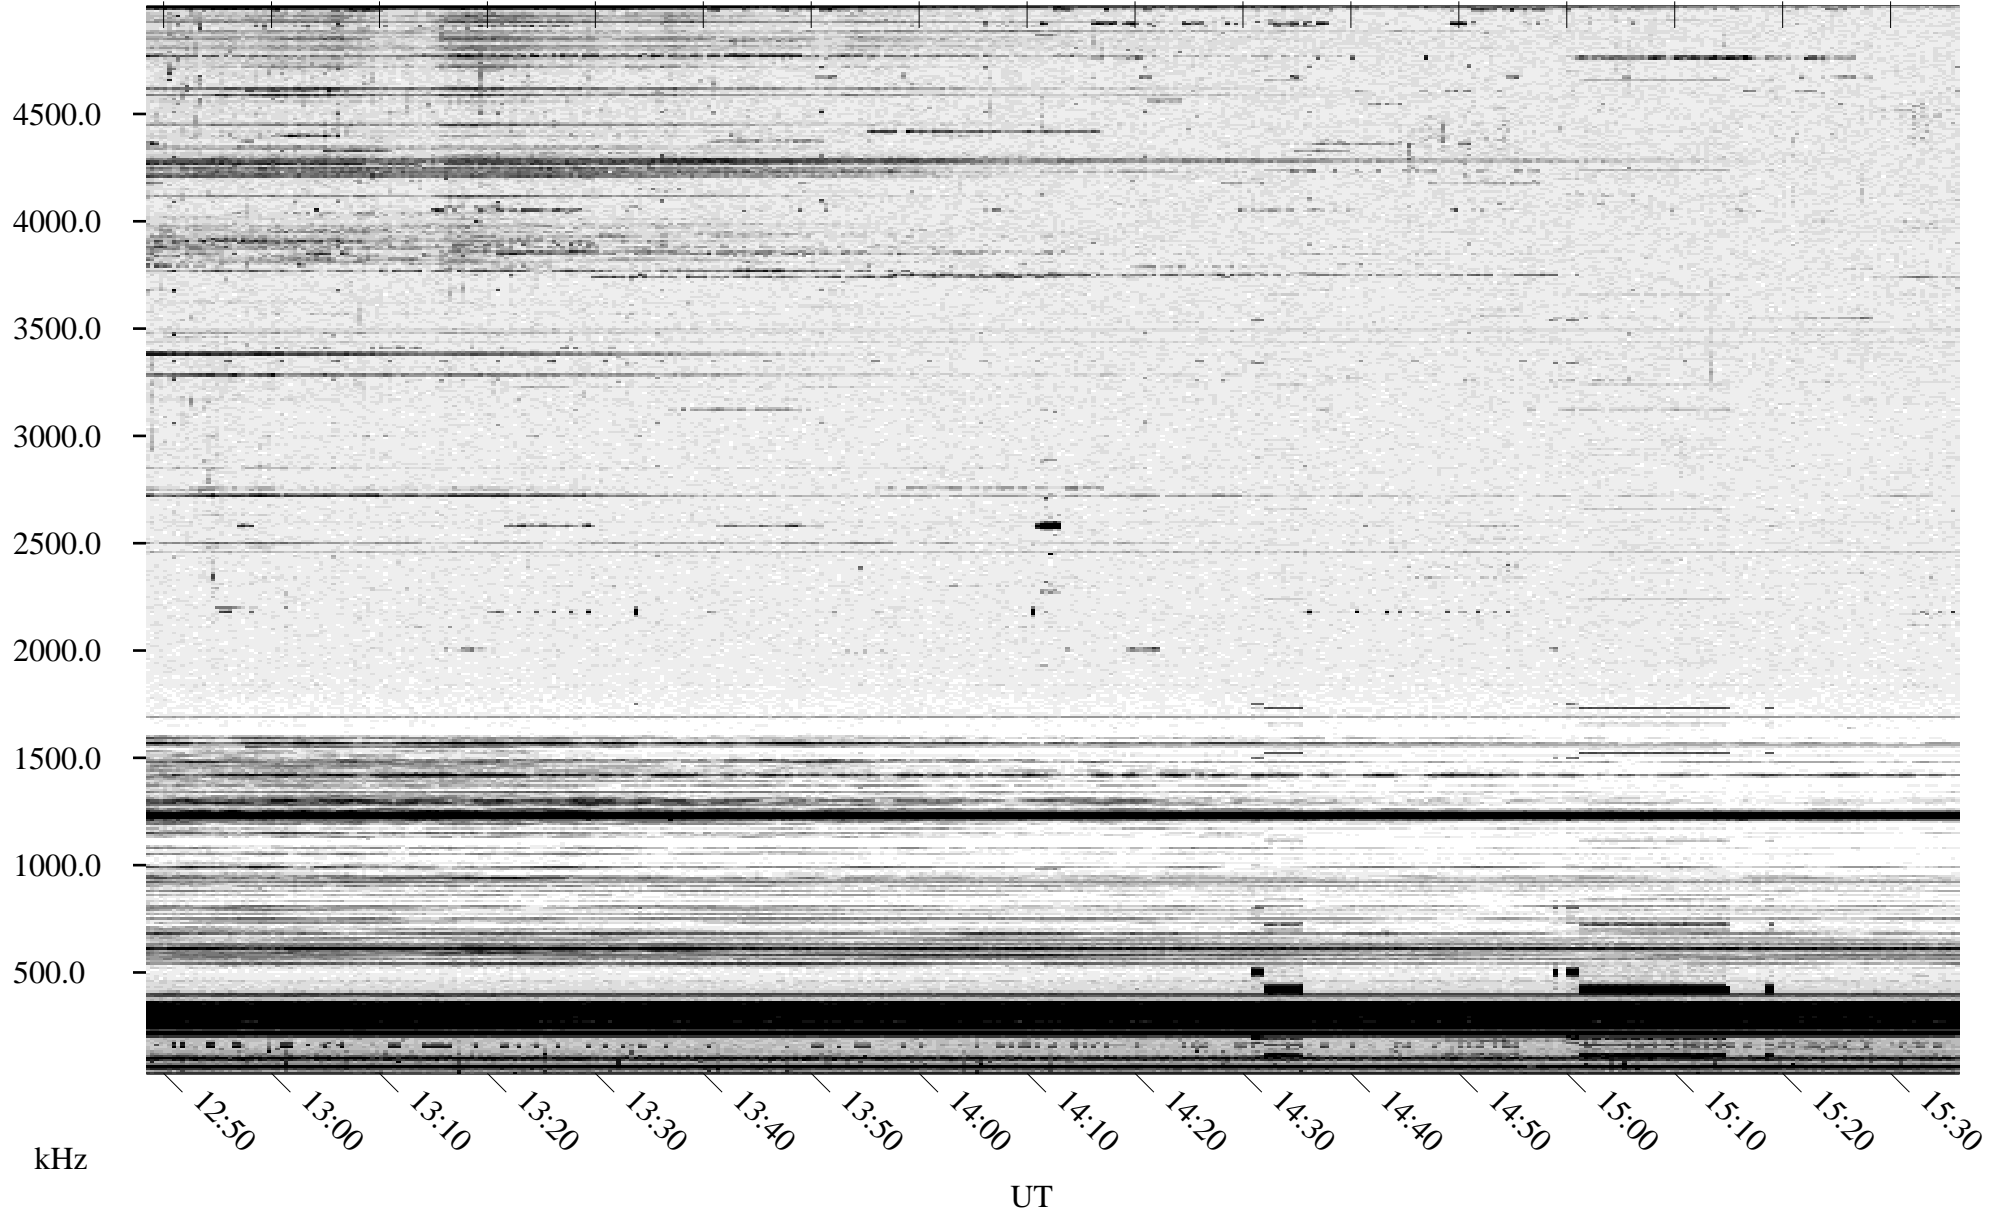

09/30/1994 Churchill, Manitoba

Linear Scale Black = 161 White = 15

ch94273l.r01m max_12

Page 1

09/30/1994 Churchill, Manitoba

Linear Scale Black = 161 White = 15

ch94273l.r01m max_12

Page 2

10/01/1994 Churchill, Manitoba

Linear Scale Black = 161 White = 15

ch94273l.r01m max_12

Page 3

10/01/1994 Churchill, Manitoba

Linear Scale Black = 161 White = 15

ch94273l.r01m max_12

Page 4

10/01/1994 Churchill, Manitoba

Linear Scale Black = 161 White = 15

ch94273l.r01m max_12

Page 5

10/01/1994 Churchill, Manitoba

Linear Scale Black = 161 White = 15

ch94273l.r01m max_12

Page 6

10/01/1994 Churchill, Manitoba

Linear Scale Black = 161 White = 15

ch94273l.r01m max_12

Page 7

10/01/1994 Churchill, Manitoba

Linear Scale Black = 161 White = 15

ch94273l.r01m max_12