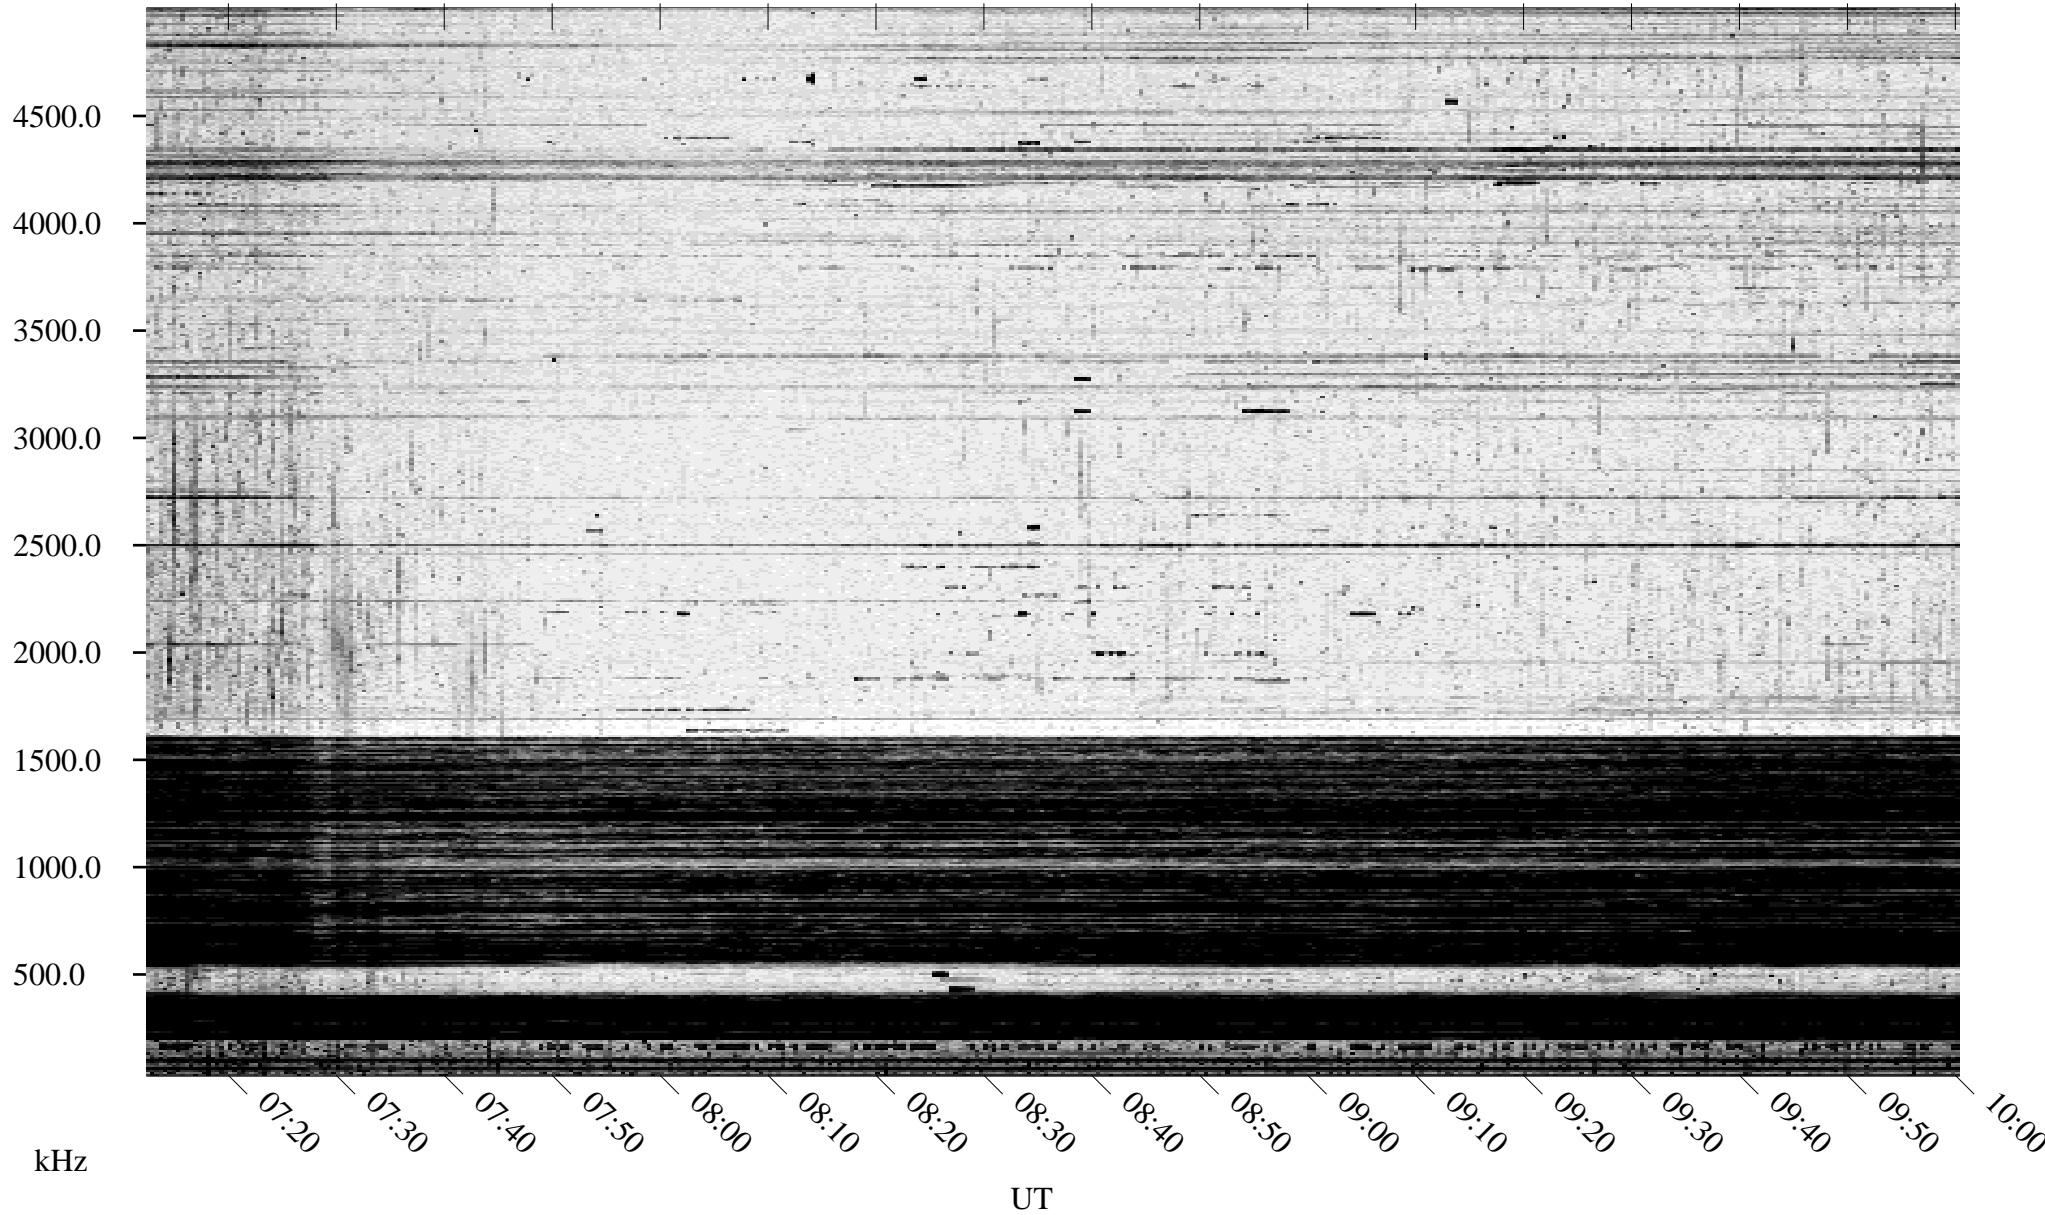

09/30/1994 Churchill, Manitoba

Linear Scale Black = 161 White = 15

ch94273l.r01m max_12

Page 1

09/30/1994 Churchill, Manitoba

Linear Scale Black = 161 White = 15

ch94273l.r01m max_12

Page 2

10/01/1994 Churchill, Manitoba

Linear Scale Black = 161 White = 15

ch94273l.r01m max_12

Page 3

10/01/1994 Churchill, Manitoba

Linear Scale Black = 161 White = 15

ch94273l.r01m max_12

Page 4

10/01/1994 Churchill, Manitoba

Linear Scale Black = 161 White = 15

ch94273l.r01m max_12

Page 5

10/01/1994 Churchill, Manitoba

Linear Scale Black = 161 White = 15

ch94273l.r01m max_12

Page 6

10/01/1994 Churchill, Manitoba

Linear Scale Black = 161 White = 15

ch94273l.r01m max_12

Page 7

10/01/1994 Churchill, Manitoba

Linear Scale Black = 161 White = 15

ch94273l.r01m max_12