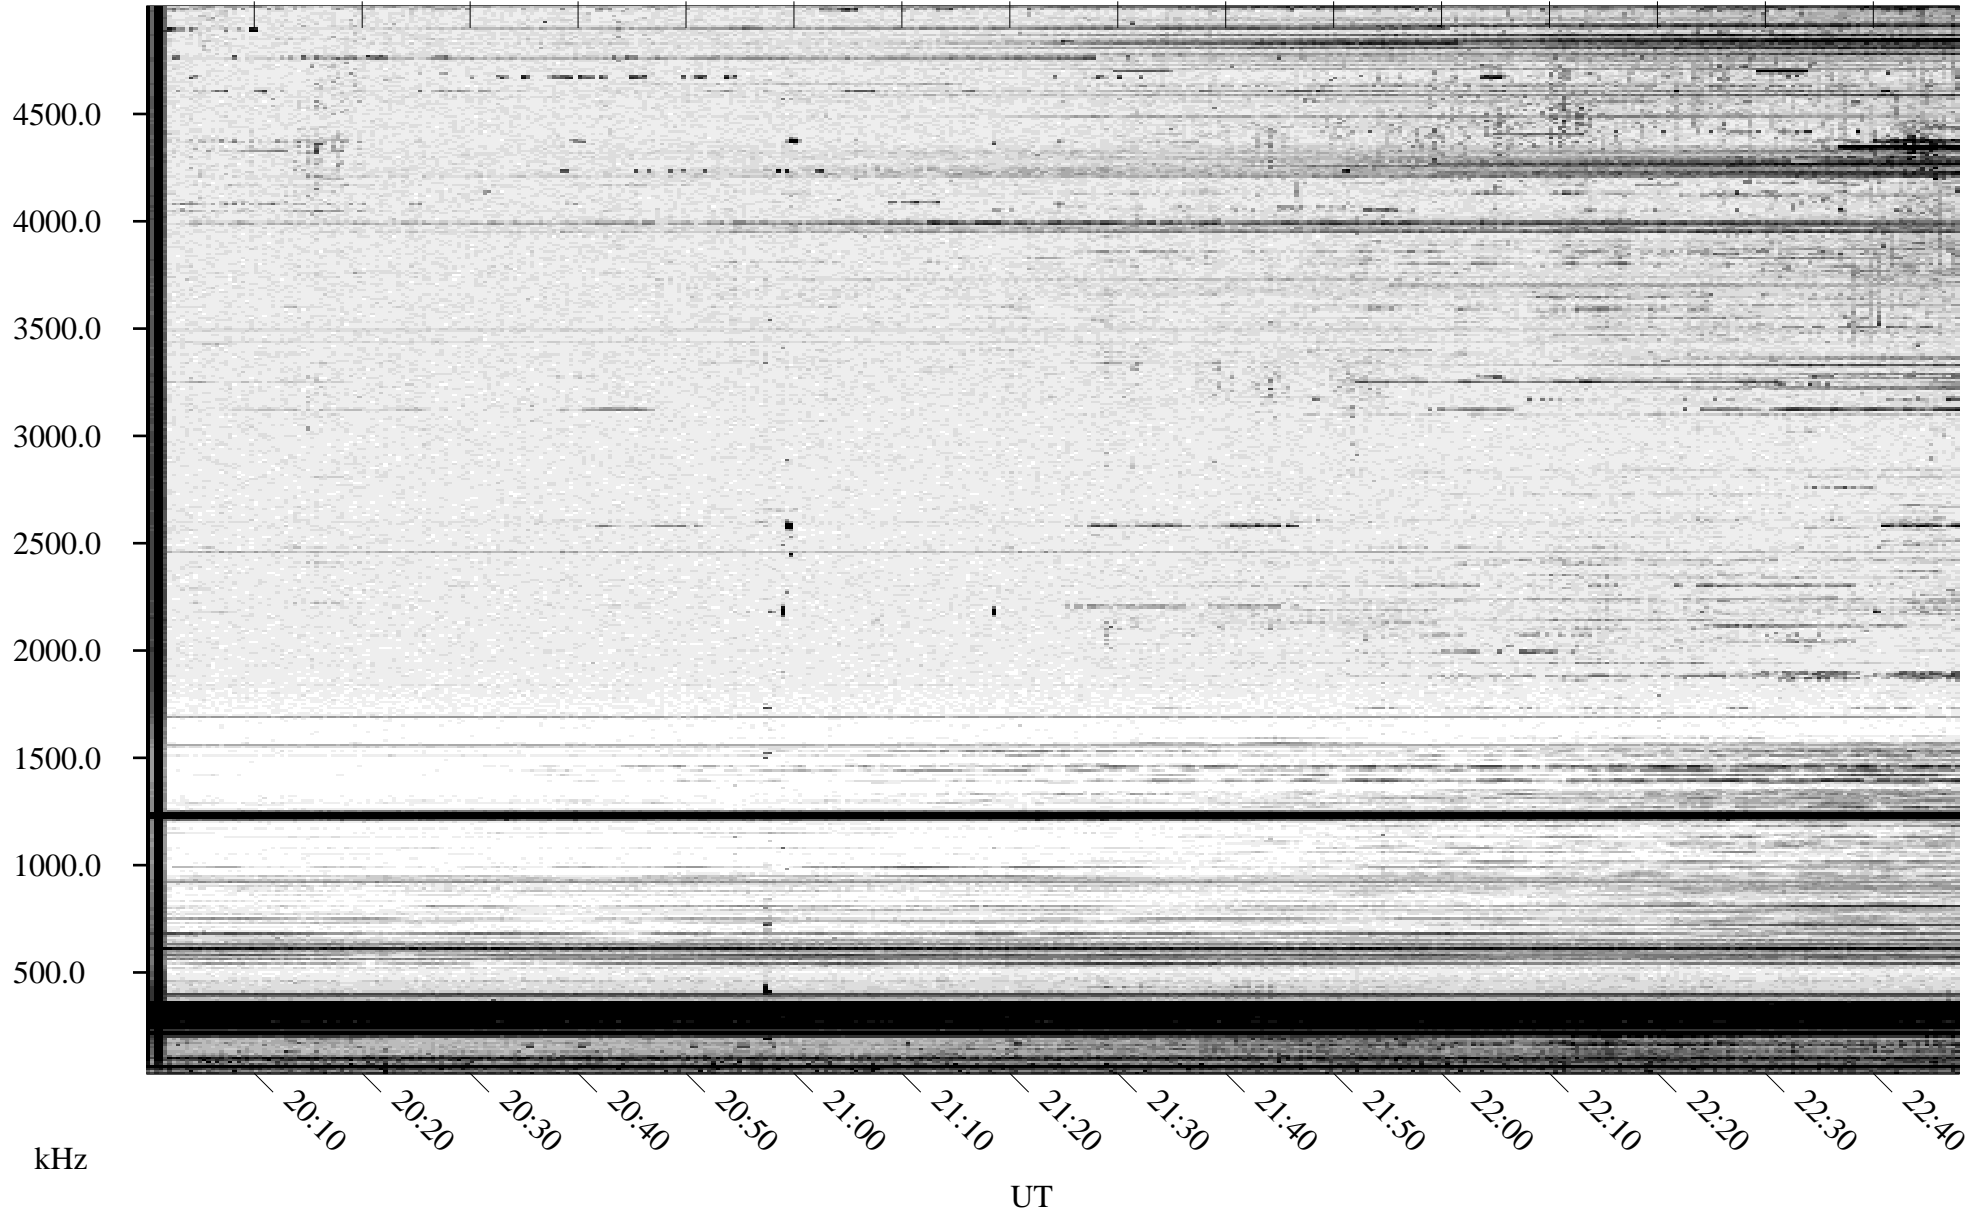

09/30/1994 Churchill, Manitoba

Linear Scale Black = 161 White = 15

ch94273l.r01m max_12

Page 1

09/30/1994 Churchill, Manitoba

Linear Scale Black = 161 White = 15

ch94273l.r01m max_12

Page 2

10/01/1994 Churchill, Manitoba

Linear Scale Black = 161 White = 15

ch94273l.r01m max_12

Page 3

10/01/1994 Churchill, Manitoba

Linear Scale Black = 161 White = 15

ch94273l.r01m max_12

Page 4

10/01/1994 Churchill, Manitoba

Linear Scale Black = 161 White = 15

ch94273l.r01m max_12

Page 5

10/01/1994 Churchill, Manitoba

Linear Scale Black = 161 White = 15

ch94273l.r01m max_12

Page 6

10/01/1994 Churchill, Manitoba

Linear Scale Black = 161 White = 15

ch94273l.r01m max_12

Page 7

10/01/1994 Churchill, Manitoba

Linear Scale Black = 161 White = 15

ch94273l.r01m max_12