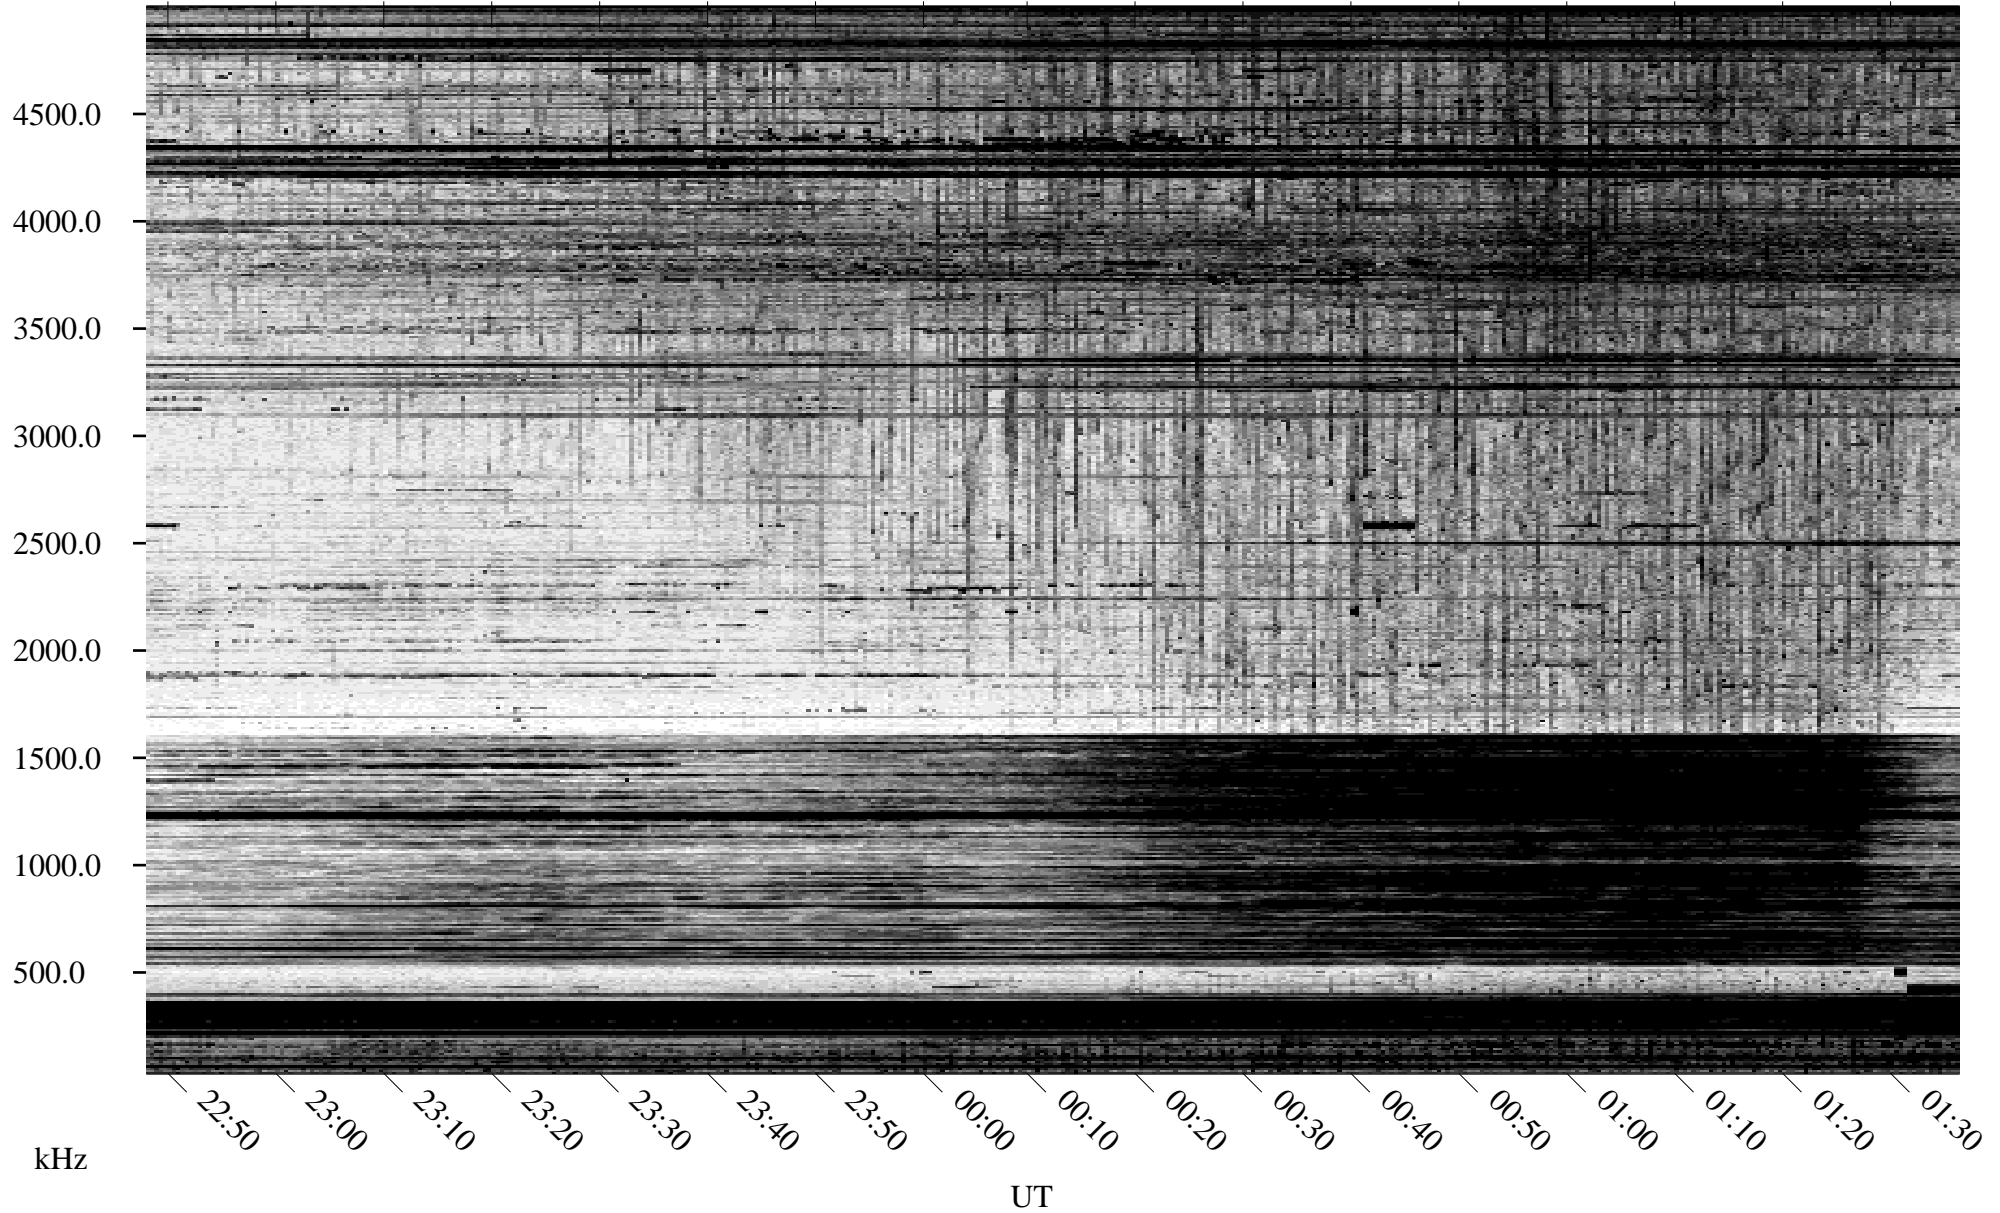

09/30/1994 Churchill, Manitoba

Linear Scale Black = 161 White = 15

ch94273l.r01m max_12

Page 1

09/30/1994 Churchill, Manitoba

Linear Scale Black = 161 White = 15

ch94273l.r01m max_12

Page 2

10/01/1994 Churchill, Manitoba

Linear Scale Black = 161 White = 15

ch94273l.r01m max_12

Page 3

10/01/1994 Churchill, Manitoba

Linear Scale Black = 161 White = 15

ch94273l.r01m max_12

Page 4

10/01/1994 Churchill, Manitoba

Linear Scale Black = 161 White = 15

ch94273l.r01m max_12

Page 5

10/01/1994 Churchill, Manitoba

Linear Scale Black = 161 White = 15

ch94273l.r01m max_12

Page 6

10/01/1994 Churchill, Manitoba

Linear Scale Black = 161 White = 15

ch94273l.r01m max_12

Page 7

10/01/1994 Churchill, Manitoba

Linear Scale Black = 161 White = 15

ch94273l.r01m max_12