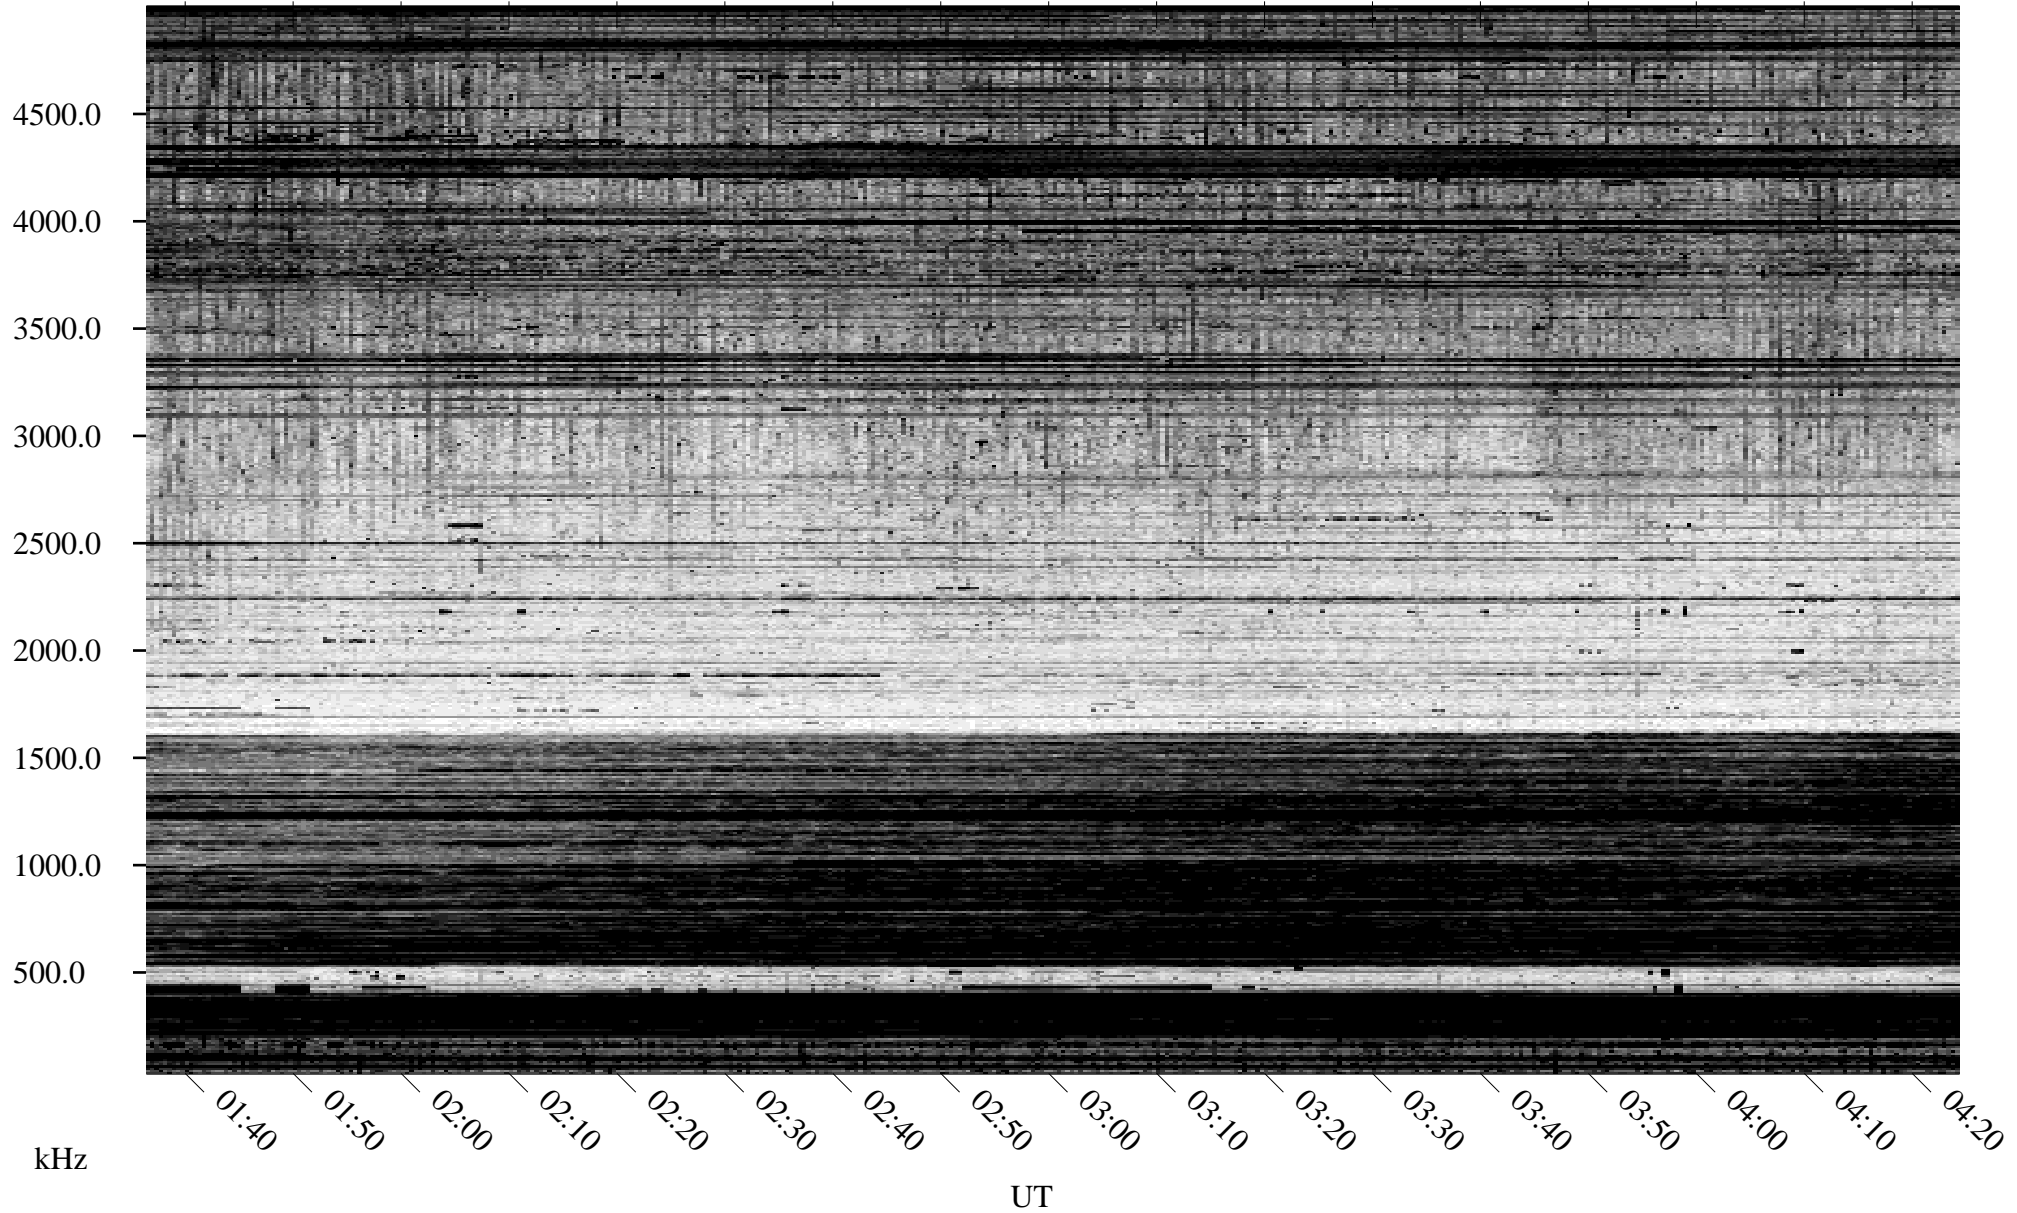

09/30/1994 Churchill, Manitoba

Linear Scale Black = 161 White = 15

ch94273l.r01m max_12

Page 1

09/30/1994 Churchill, Manitoba

Linear Scale Black = 161 White = 15

ch94273l.r01m max_12

Page 2

10/01/1994 Churchill, Manitoba

Linear Scale Black = 161 White = 15

ch94273l.r01m max_12

Page 3

10/01/1994 Churchill, Manitoba

Linear Scale Black = 161 White = 15

ch94273l.r01m max_12

Page 4

10/01/1994 Churchill, Manitoba

Linear Scale Black = 161 White = 15

ch94273l.r01m max_12

Page 5

10/01/1994 Churchill, Manitoba

Linear Scale Black = 161 White = 15

ch94273l.r01m max_12

Page 6

10/01/1994 Churchill, Manitoba

Linear Scale Black = 161 White = 15

ch94273l.r01m max_12

Page 7

10/01/1994 Churchill, Manitoba

Linear Scale Black = 161 White = 15

ch94273l.r01m max_12