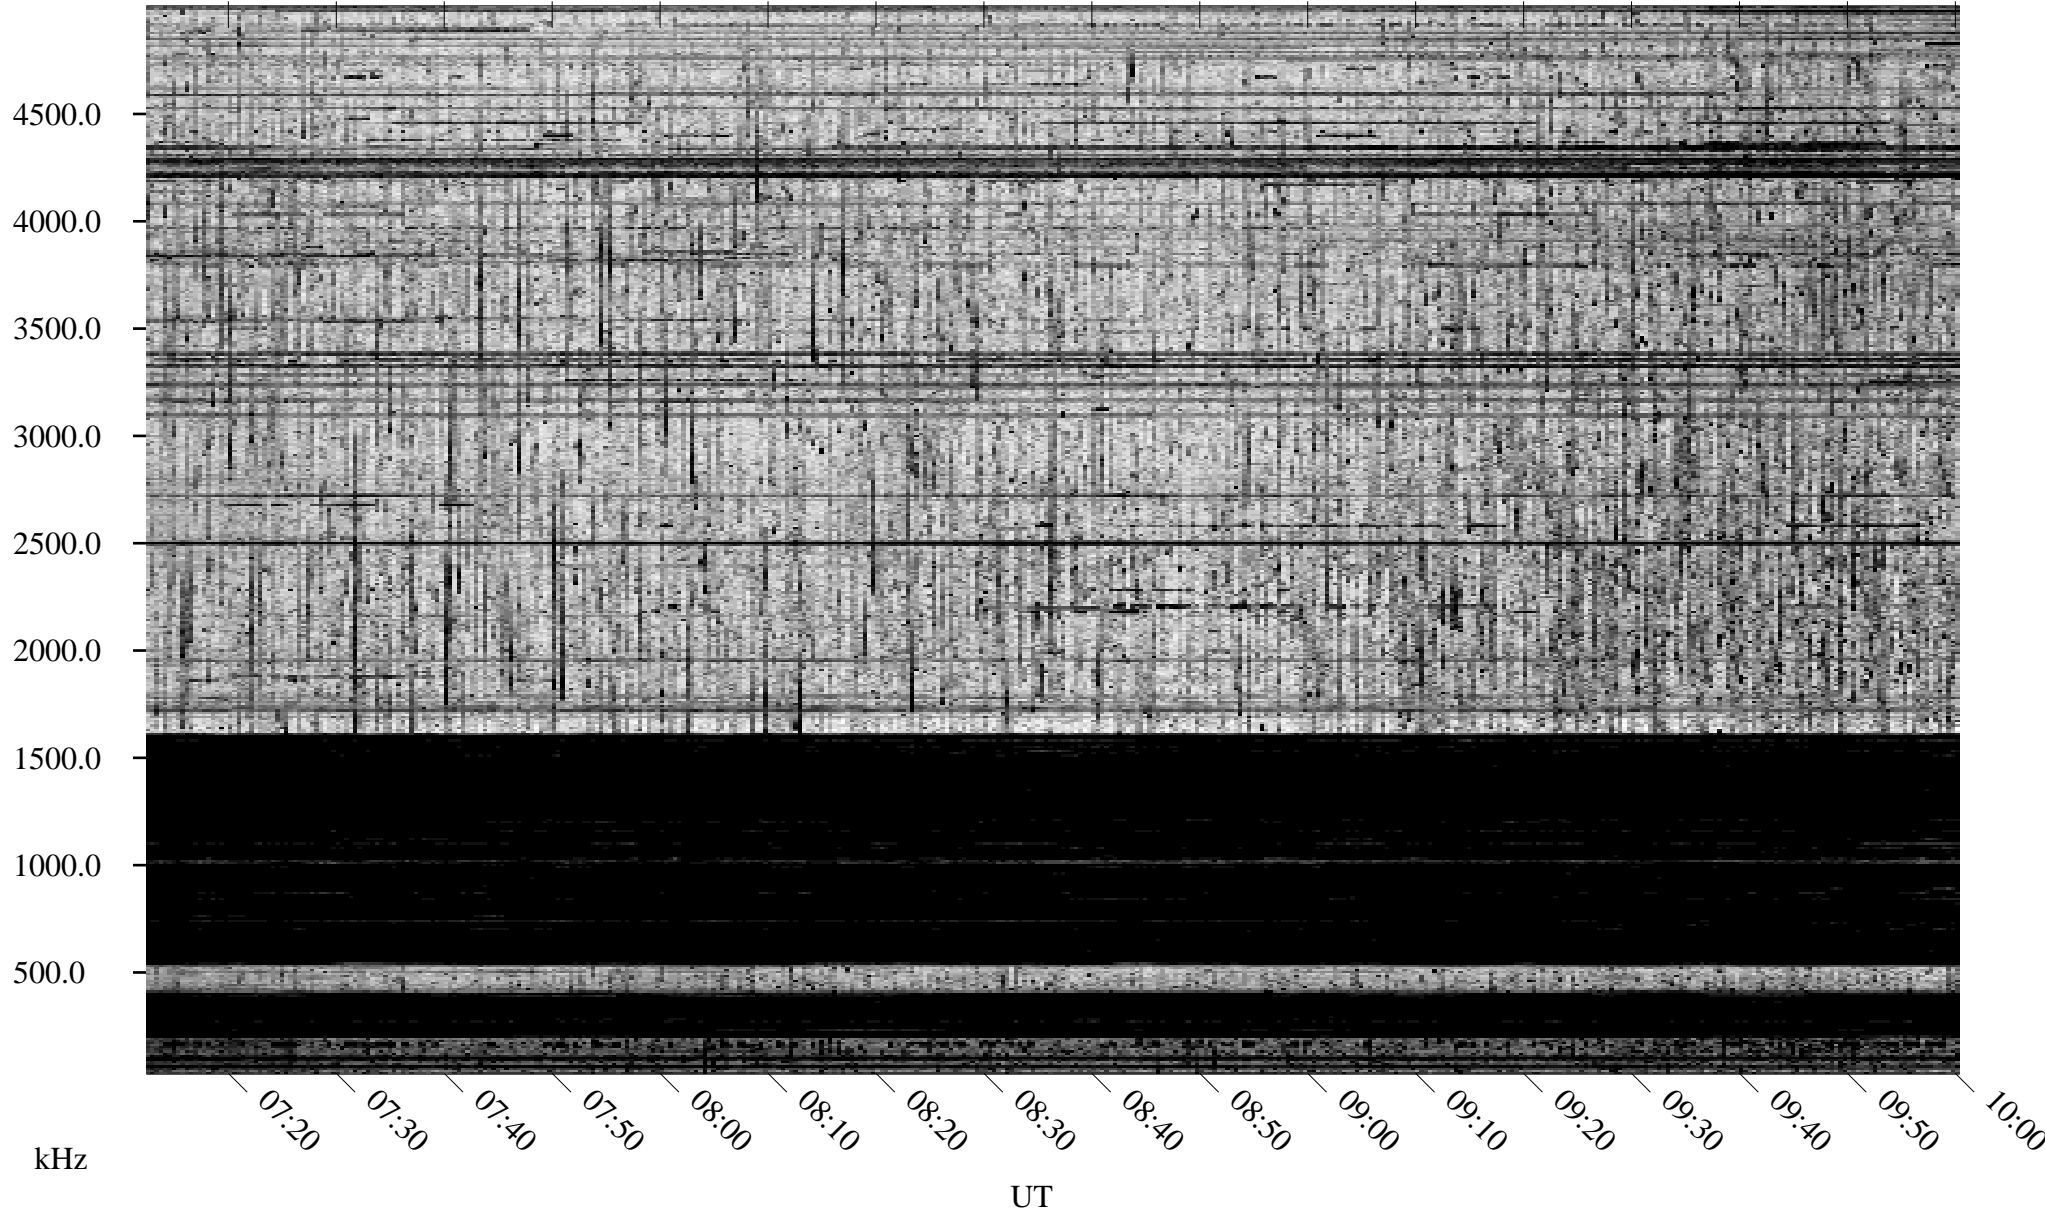

10/01/1994 Churchill, Manitoba

Linear Scale Black = 161 White = 15

ch94274l.r00m max_12

Page 1

10/01/1994 Churchill, Manitoba

Linear Scale Black = 161 White = 15

ch94274l.r00m max_12

Page 2

10/02/1994 Churchill, Manitoba

Linear Scale Black = 161 White = 15

ch94274l.r00m max_12

Page 3

10/02/1994 Churchill, Manitoba

Linear Scale Black = 161 White = 15

ch94274l.r00m max_12

Page 4

10/02/1994 Churchill, Manitoba

Linear Scale Black = 161 White = 15

ch94274l.r00m max_12

Page 5

10/02/1994 Churchill, Manitoba

Linear Scale Black = 161 White = 15

ch94274l.r00m max_12

Page 6

10/02/1994 Churchill, Manitoba

Linear Scale Black = 161 White = 15

ch94274l.r00m max_12

Page 7

10/02/1994 Churchill, Manitoba

Linear Scale Black = 161 White = 15

ch94274l.r00m max_12