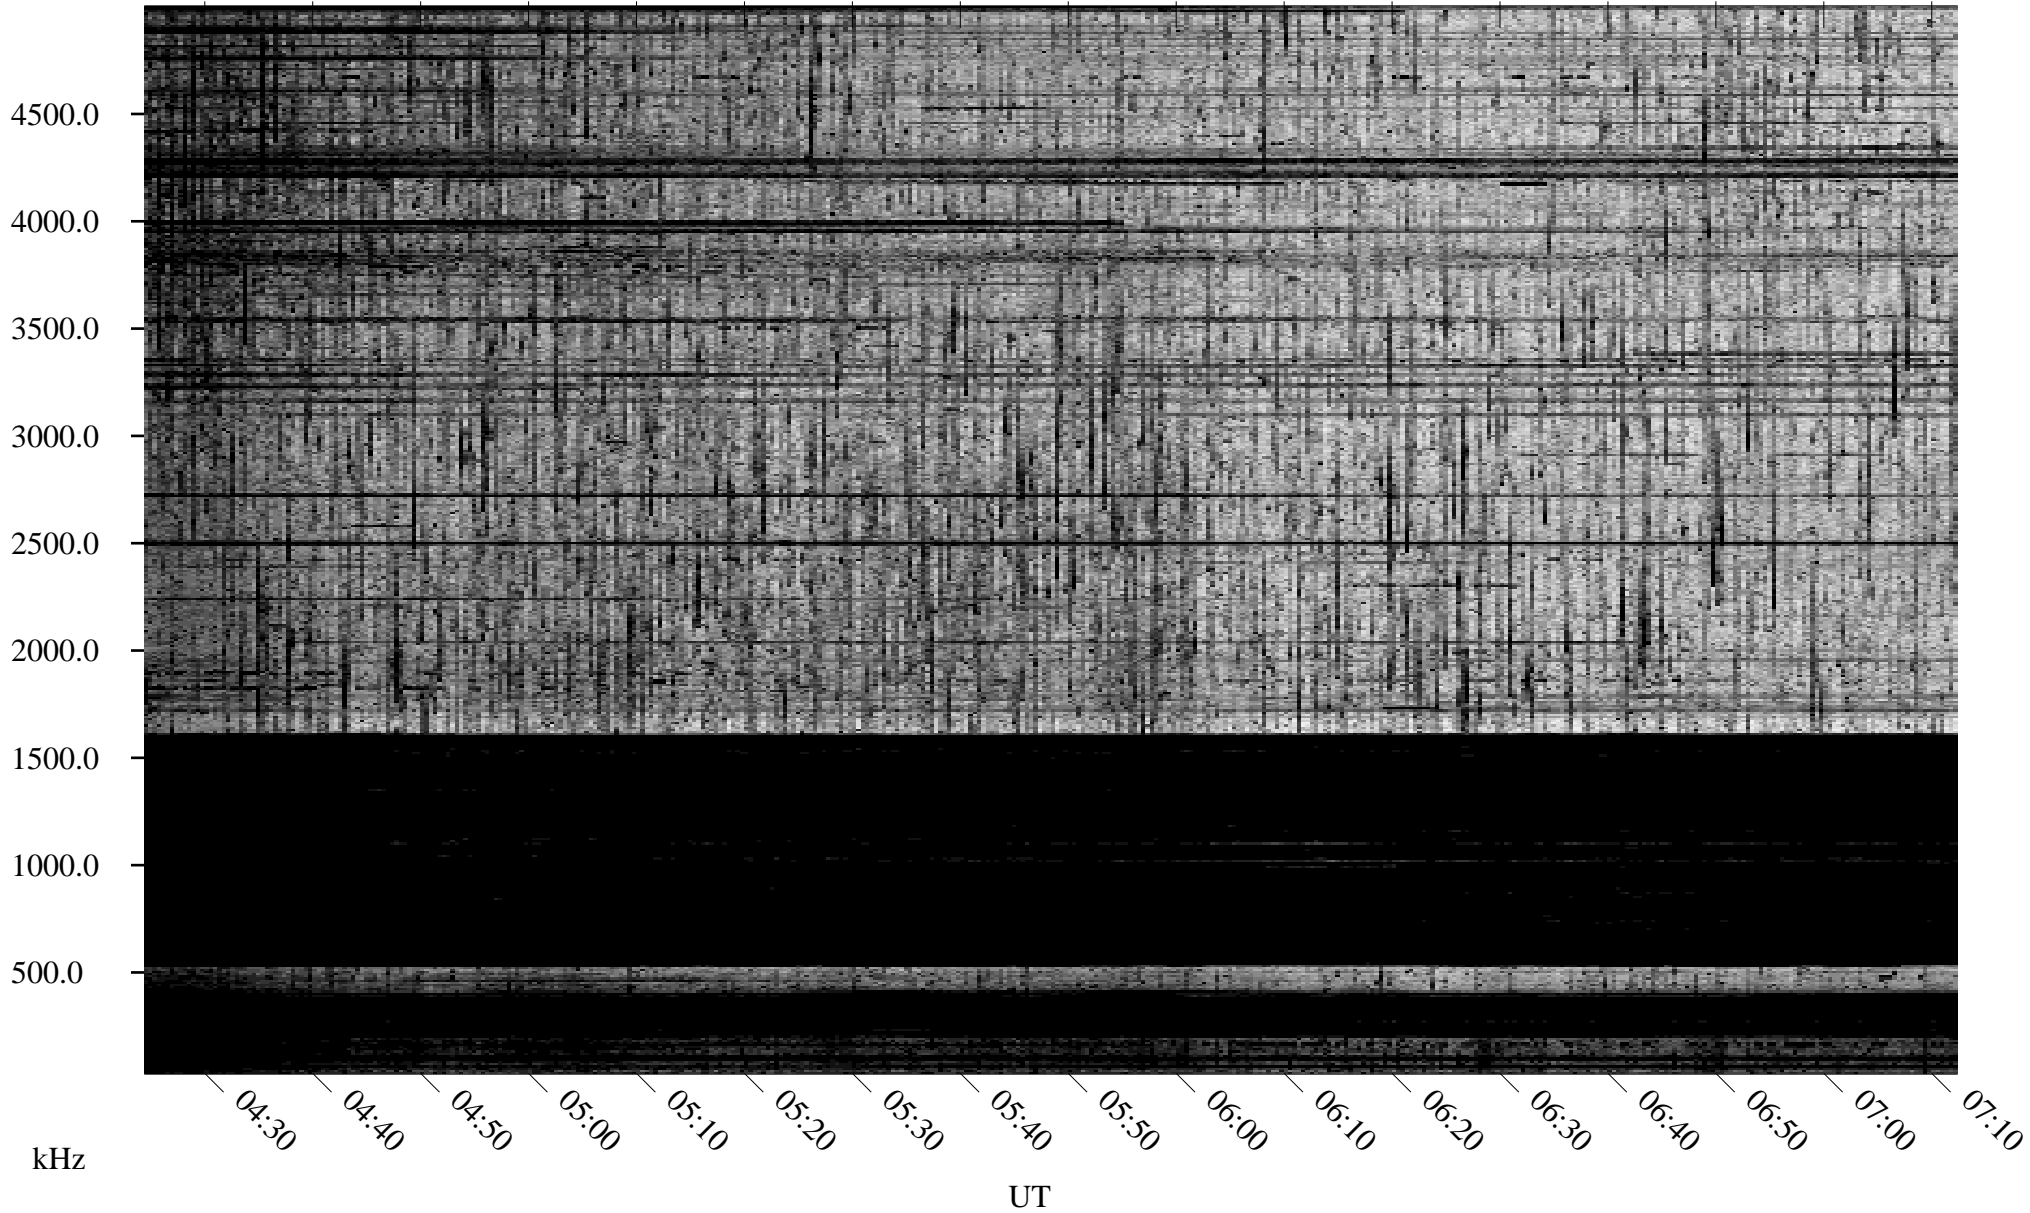

10/01/1994 Churchill, Manitoba

Linear Scale Black = 161 White = 15

ch94274l.r00m max_12

Page 1

10/01/1994 Churchill, Manitoba

Linear Scale Black = 161 White = 15

ch94274l.r00m max_12

Page 2

10/02/1994 Churchill, Manitoba

Linear Scale Black = 161 White = 15

ch94274l.r00m max_12

Page 3

10/02/1994 Churchill, Manitoba

Linear Scale Black = 161 White = 15

ch94274l.r00m max_12

Page 4

10/02/1994 Churchill, Manitoba

Linear Scale Black = 161 White = 15

ch94274l.r00m max_12

Page 5

10/02/1994 Churchill, Manitoba

Linear Scale Black = 161 White = 15

ch94274l.r00m max_12

Page 6

10/02/1994 Churchill, Manitoba

Linear Scale Black = 161 White = 15

ch94274l.r00m max_12

Page 7

10/02/1994 Churchill, Manitoba

Linear Scale Black = 161 White = 15

ch94274l.r00m max_12