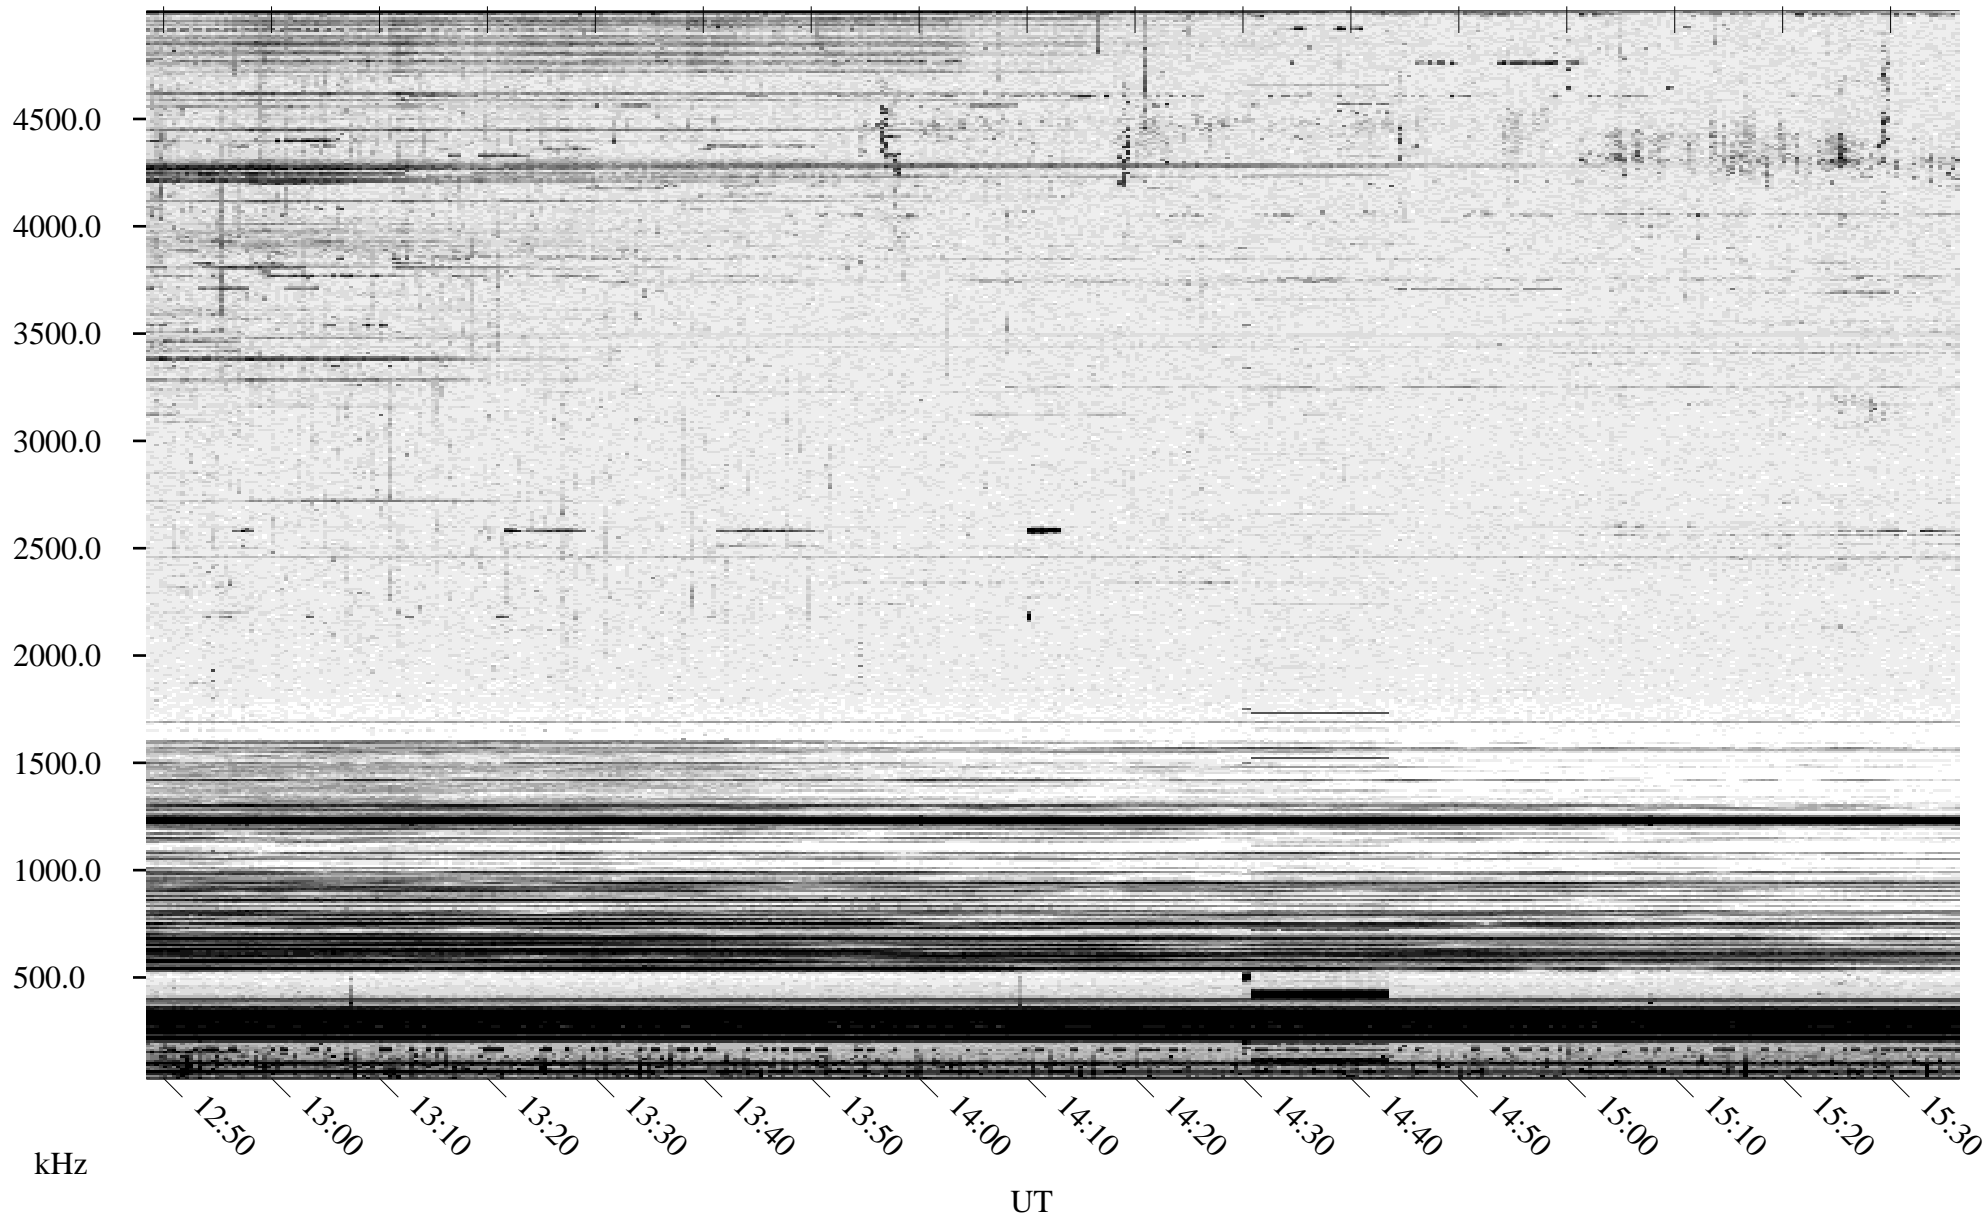

10/01/1994 Churchill, Manitoba

Linear Scale Black = 161 White = 15

ch94274l.r00m max_12

Page 1

10/01/1994 Churchill, Manitoba

Linear Scale Black = 161 White = 15

ch94274l.r00m max_12

Page 2

10/02/1994 Churchill, Manitoba

Linear Scale Black = 161 White = 15

ch94274l.r00m max_12

Page 3

10/02/1994 Churchill, Manitoba

Linear Scale Black = 161 White = 15

ch94274l.r00m max_12

Page 4

10/02/1994 Churchill, Manitoba

Linear Scale Black = 161 White = 15

ch94274l.r00m max_12

Page 5

10/02/1994 Churchill, Manitoba

Linear Scale Black = 161 White = 15

ch94274l.r00m max_12

Page 6

10/02/1994 Churchill, Manitoba

Linear Scale Black = 161 White = 15

ch94274l.r00m max_12

Page 7

10/02/1994 Churchill, Manitoba

Linear Scale Black = 161 White = 15

ch94274l.r00m max_12