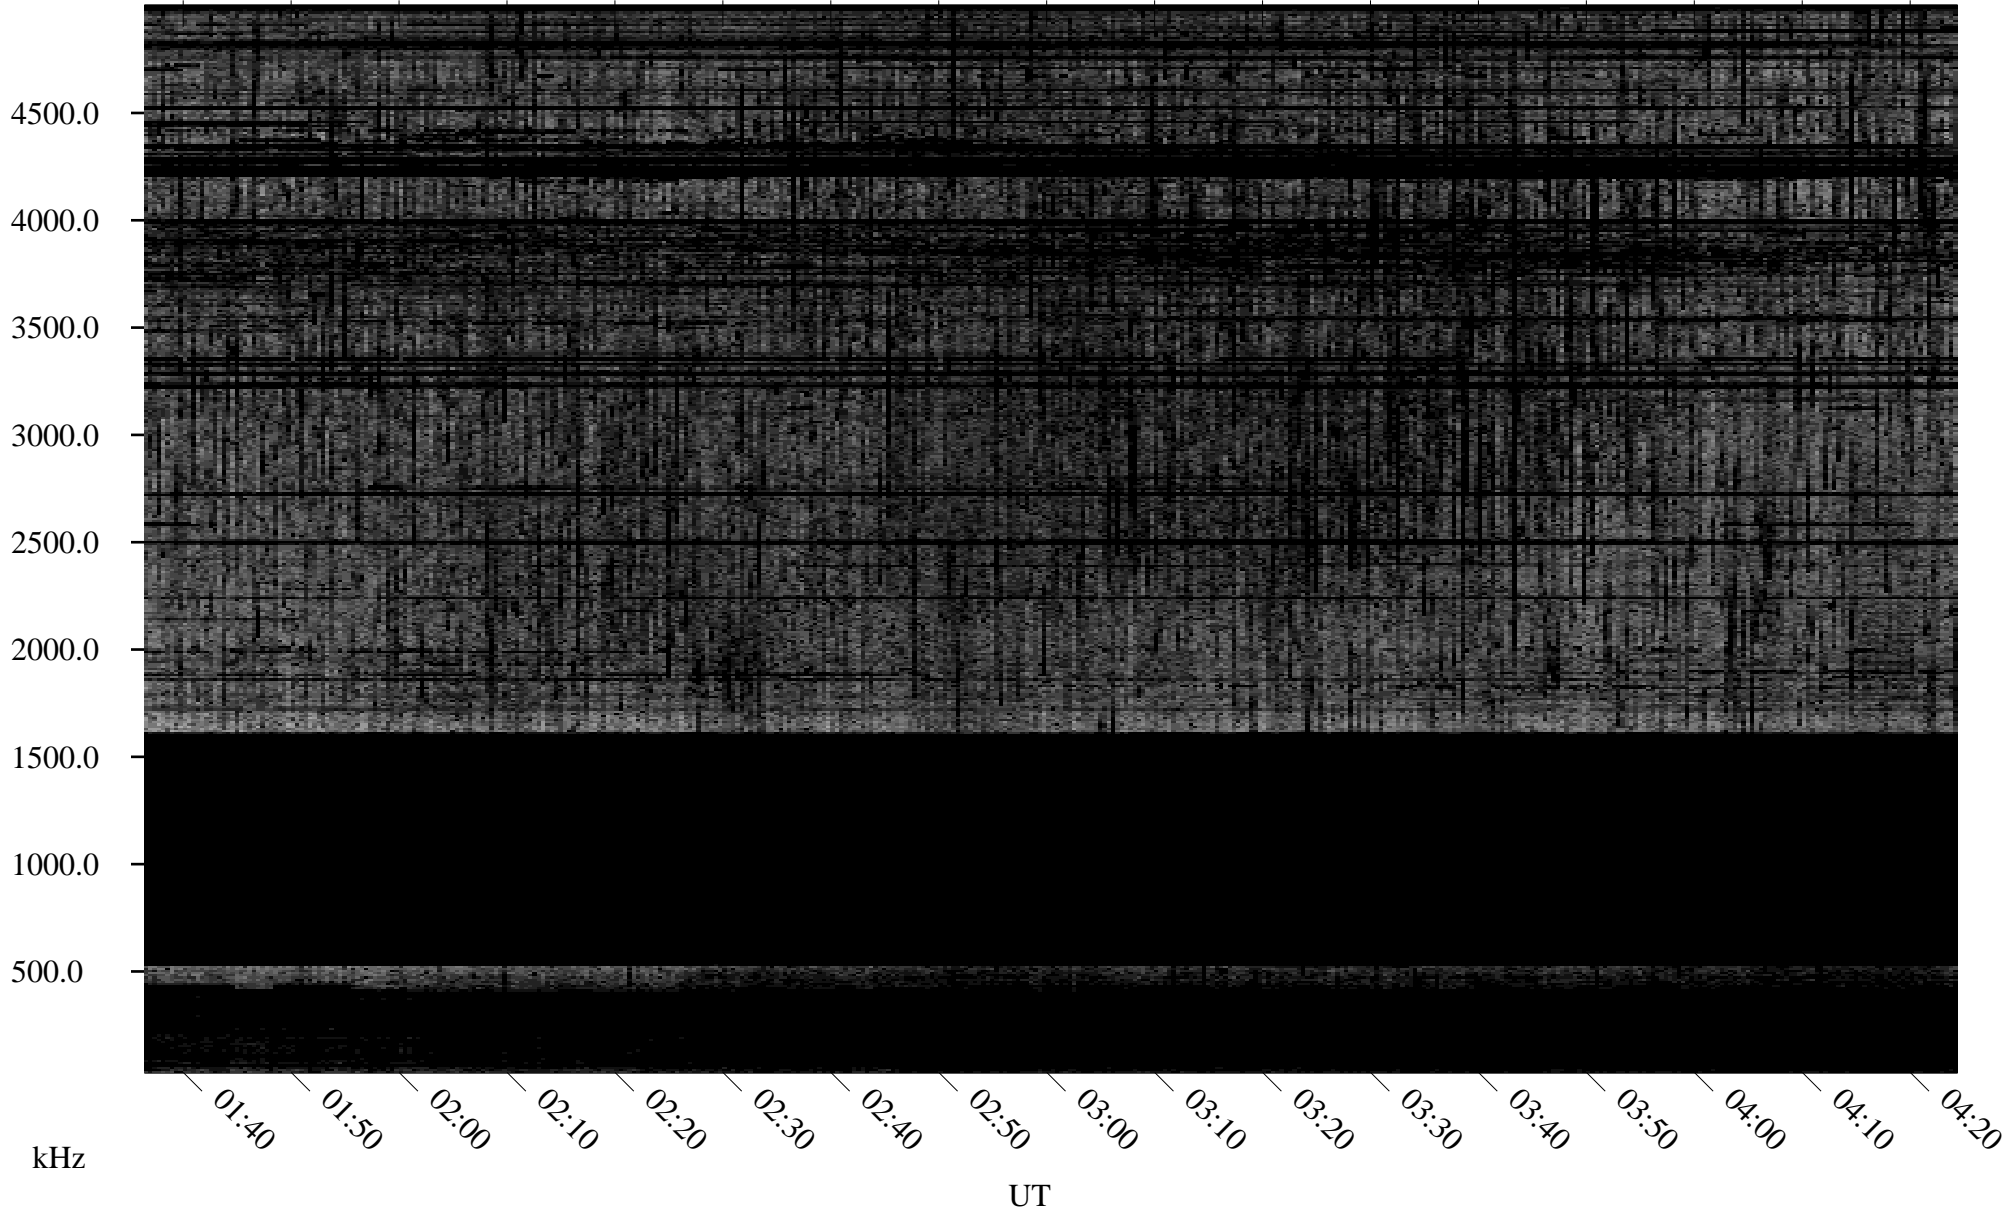

10/01/1994 Churchill, Manitoba

Linear Scale Black = 161 White = 15

ch94274l.r00m max_12

Page 1

10/01/1994 Churchill, Manitoba

Linear Scale Black = 161 White = 15

ch94274l.r00m max_12

Page 2

10/02/1994 Churchill, Manitoba

Linear Scale Black = 161 White = 15

ch94274l.r00m max_12

Page 3

10/02/1994 Churchill, Manitoba

Linear Scale Black = 161 White = 15

ch94274l.r00m max_12

Page 4

10/02/1994 Churchill, Manitoba

Linear Scale Black = 161 White = 15

ch94274l.r00m max_12

Page 5

10/02/1994 Churchill, Manitoba

Linear Scale Black = 161 White = 15

ch94274l.r00m max_12

Page 6

10/02/1994 Churchill, Manitoba

Linear Scale Black = 161 White = 15

ch94274l.r00m max_12

Page 7

10/02/1994 Churchill, Manitoba

Linear Scale Black = 161 White = 15

ch94274l.r00m max_12