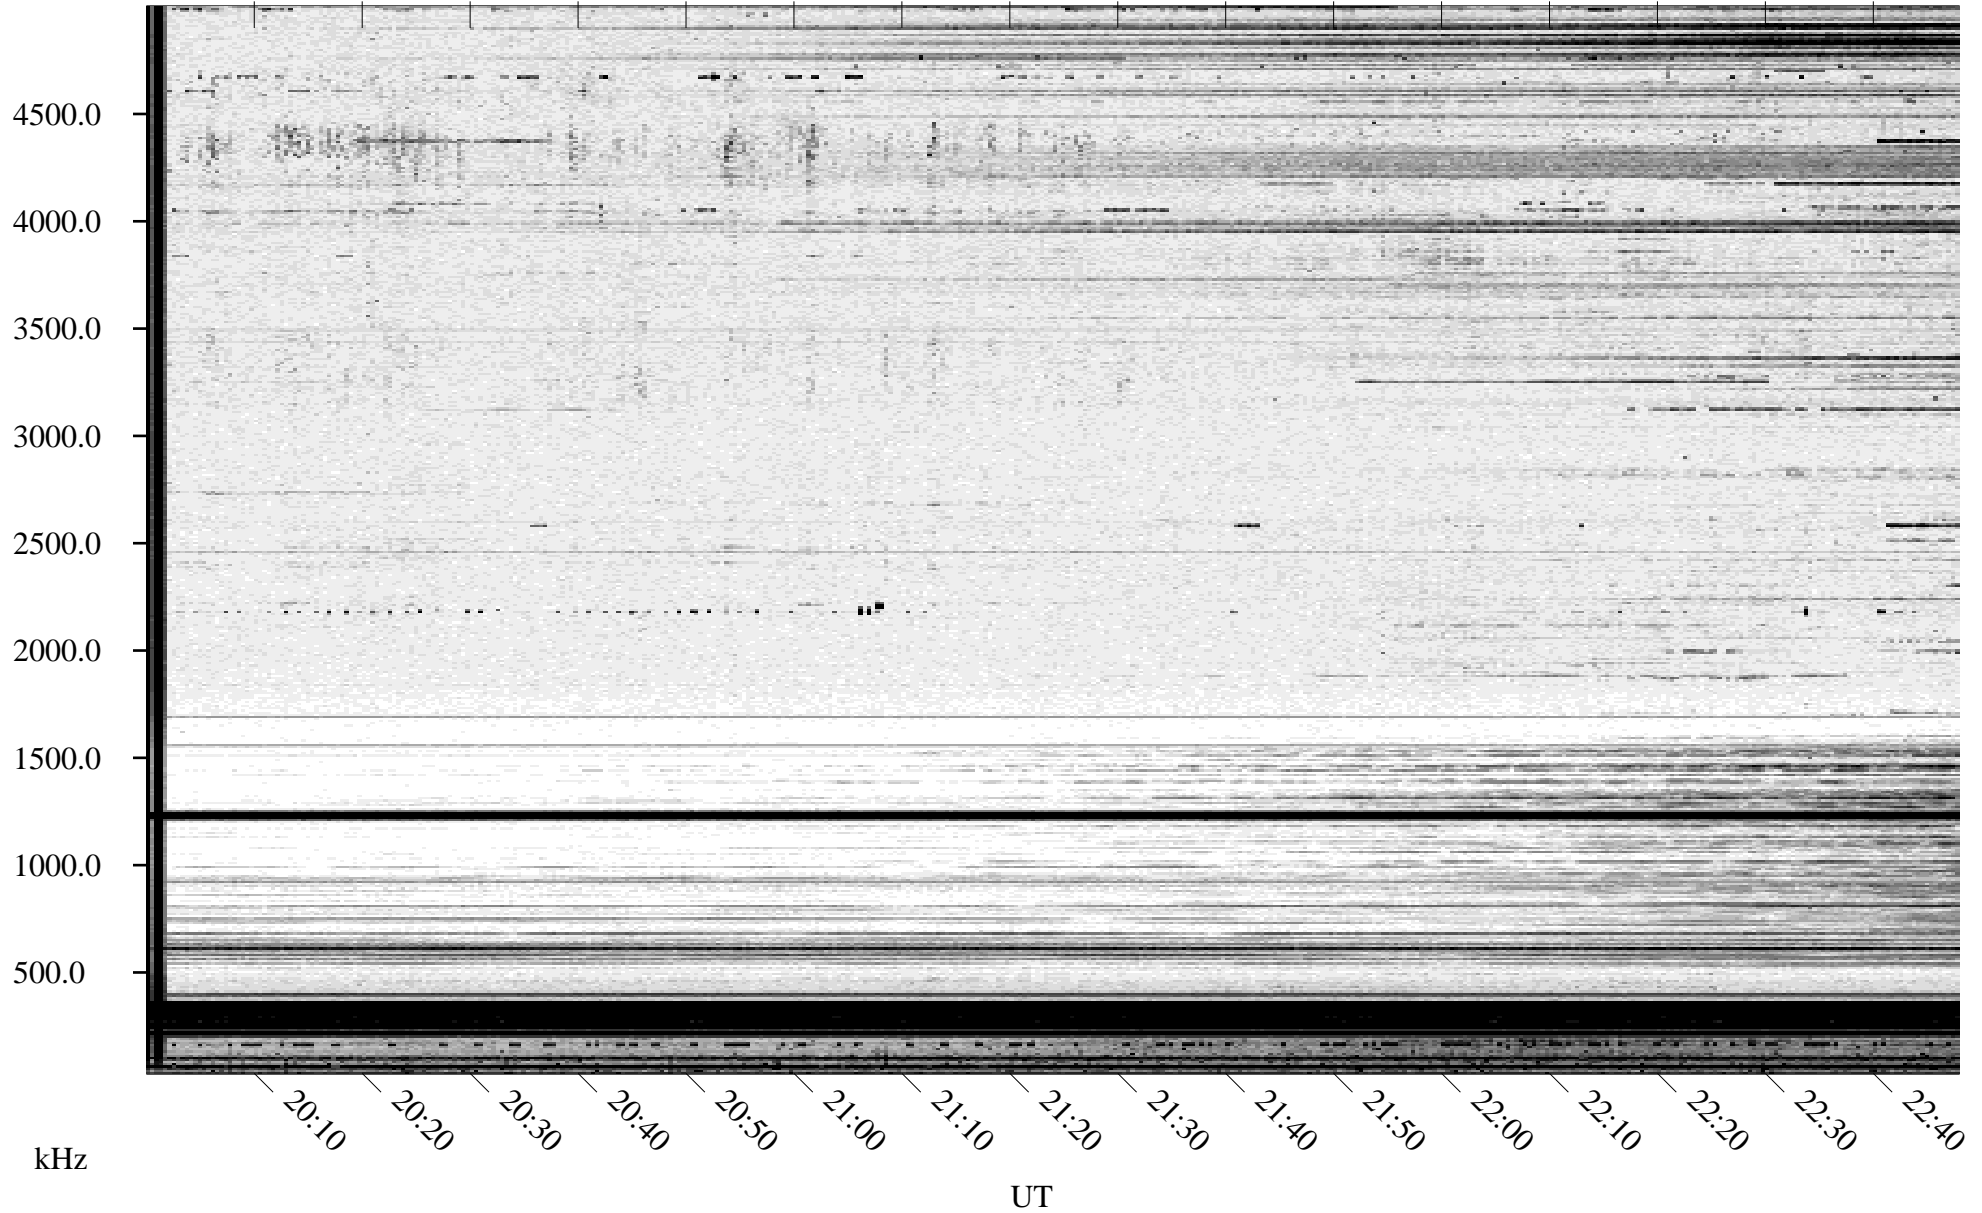

10/01/1994 Churchill, Manitoba

Linear Scale Black = 161 White = 15

ch94274l.r00m max_12

Page 1

10/01/1994 Churchill, Manitoba

Linear Scale Black = 161 White = 15

ch94274l.r00m max_12

Page 2

10/02/1994 Churchill, Manitoba

Linear Scale Black = 161 White = 15

ch94274l.r00m max_12

Page 3

10/02/1994 Churchill, Manitoba

Linear Scale Black = 161 White = 15

ch94274l.r00m max_12

Page 4

10/02/1994 Churchill, Manitoba

Linear Scale Black = 161 White = 15

ch94274l.r00m max_12

Page 5

10/02/1994 Churchill, Manitoba

Linear Scale Black = 161 White = 15

ch94274l.r00m max_12

Page 6

10/02/1994 Churchill, Manitoba

Linear Scale Black = 161 White = 15

ch94274l.r00m max_12

Page 7

10/02/1994 Churchill, Manitoba

Linear Scale Black = 161 White = 15

ch94274l.r00m max_12