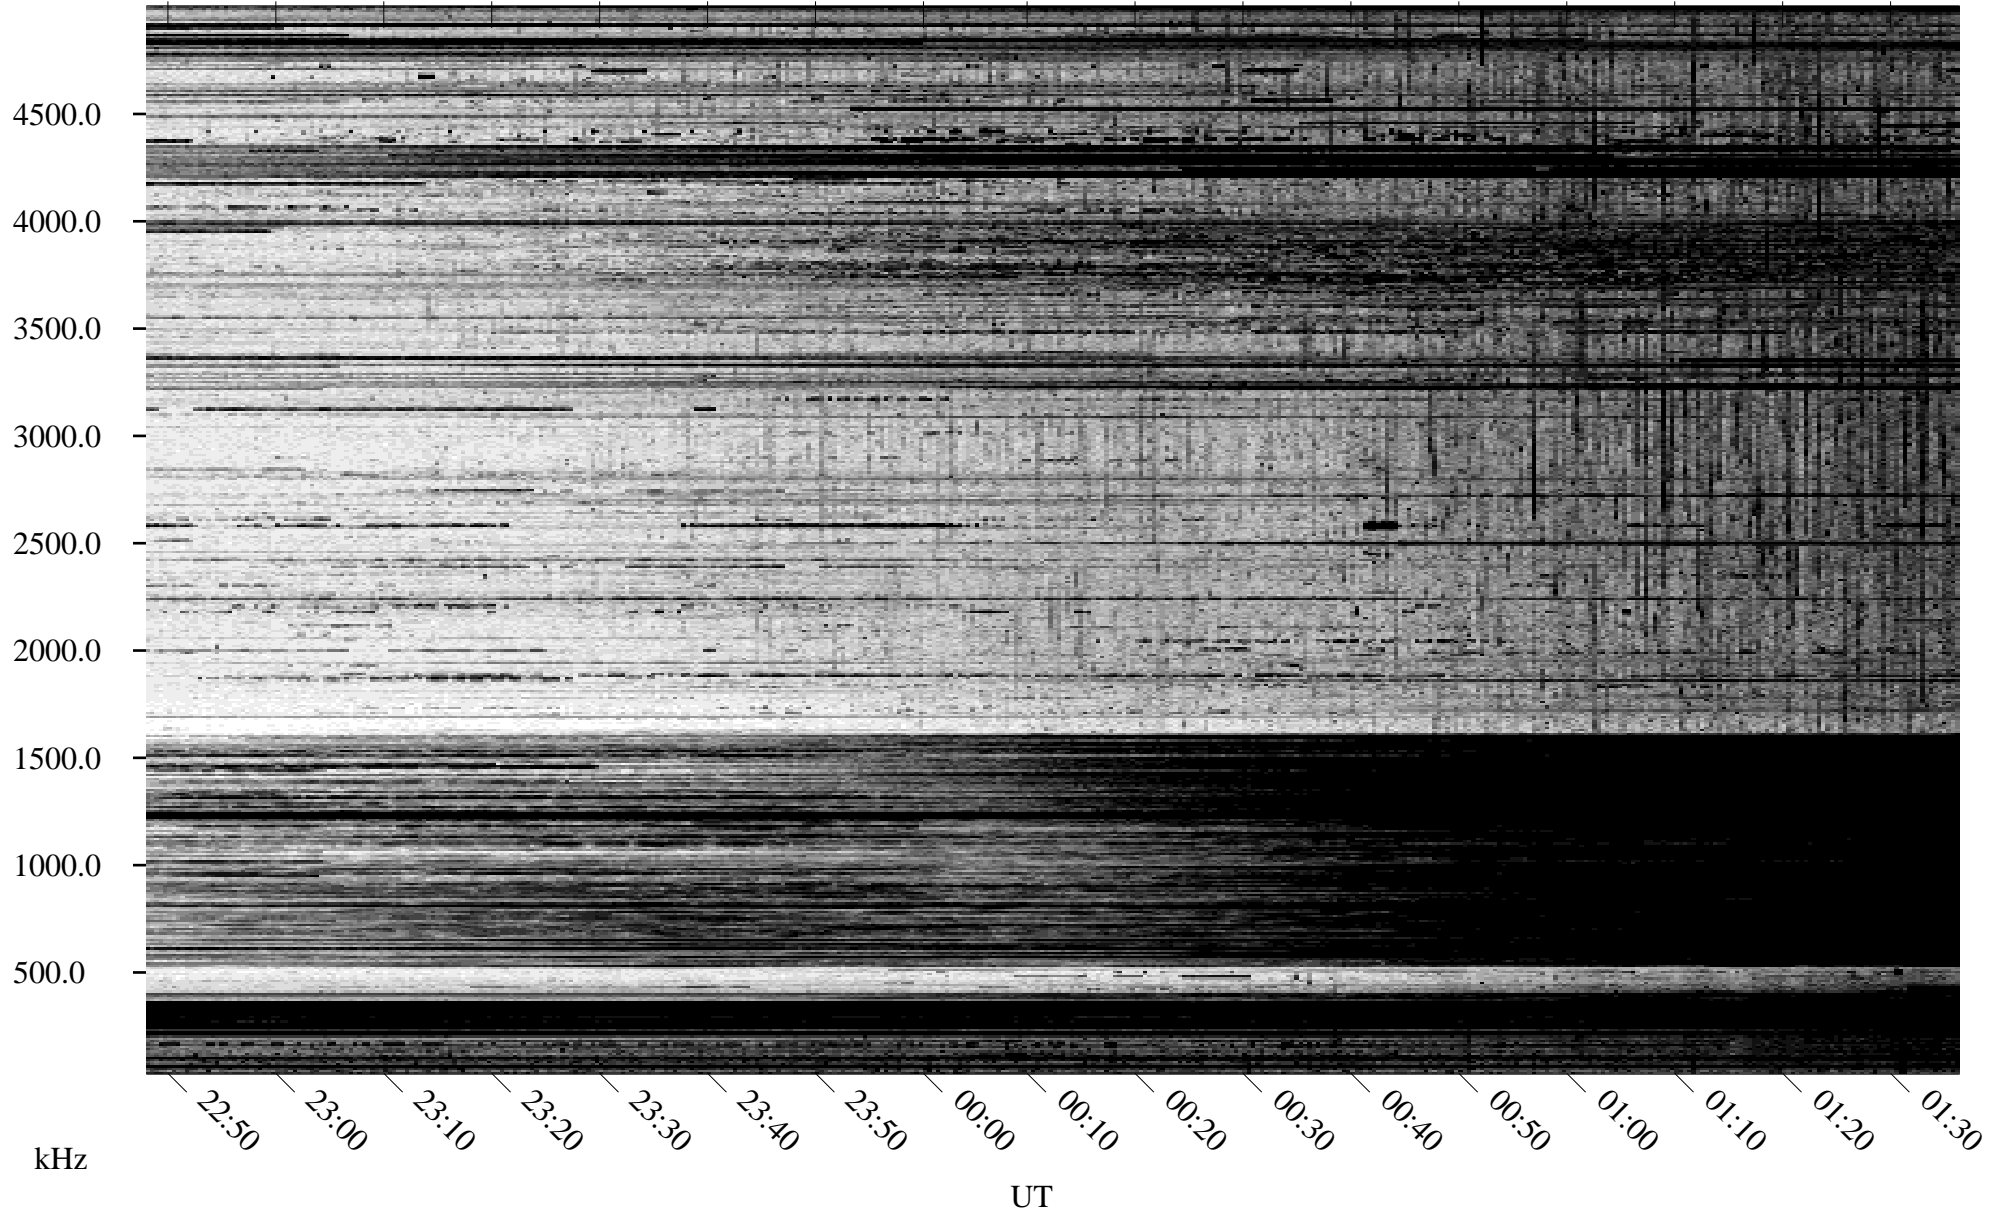

10/01/1994 Churchill, Manitoba

Linear Scale Black = 161 White = 15

ch94274l.r00m max_12

Page 1

10/01/1994 Churchill, Manitoba

Linear Scale Black = 161 White = 15

ch94274l.r00m max_12

Page 2

10/02/1994 Churchill, Manitoba

Linear Scale Black = 161 White = 15

ch94274l.r00m max_12

Page 3

10/02/1994 Churchill, Manitoba

Linear Scale Black = 161 White = 15

ch94274l.r00m max_12

Page 4

10/02/1994 Churchill, Manitoba

Linear Scale Black = 161 White = 15

ch94274l.r00m max_12

Page 5

10/02/1994 Churchill, Manitoba

Linear Scale Black = 161 White = 15

ch94274l.r00m max_12

Page 6

10/02/1994 Churchill, Manitoba

Linear Scale Black = 161 White = 15

ch94274l.r00m max_12

Page 7

10/02/1994 Churchill, Manitoba

Linear Scale Black = 161 White = 15

ch94274l.r00m max_12