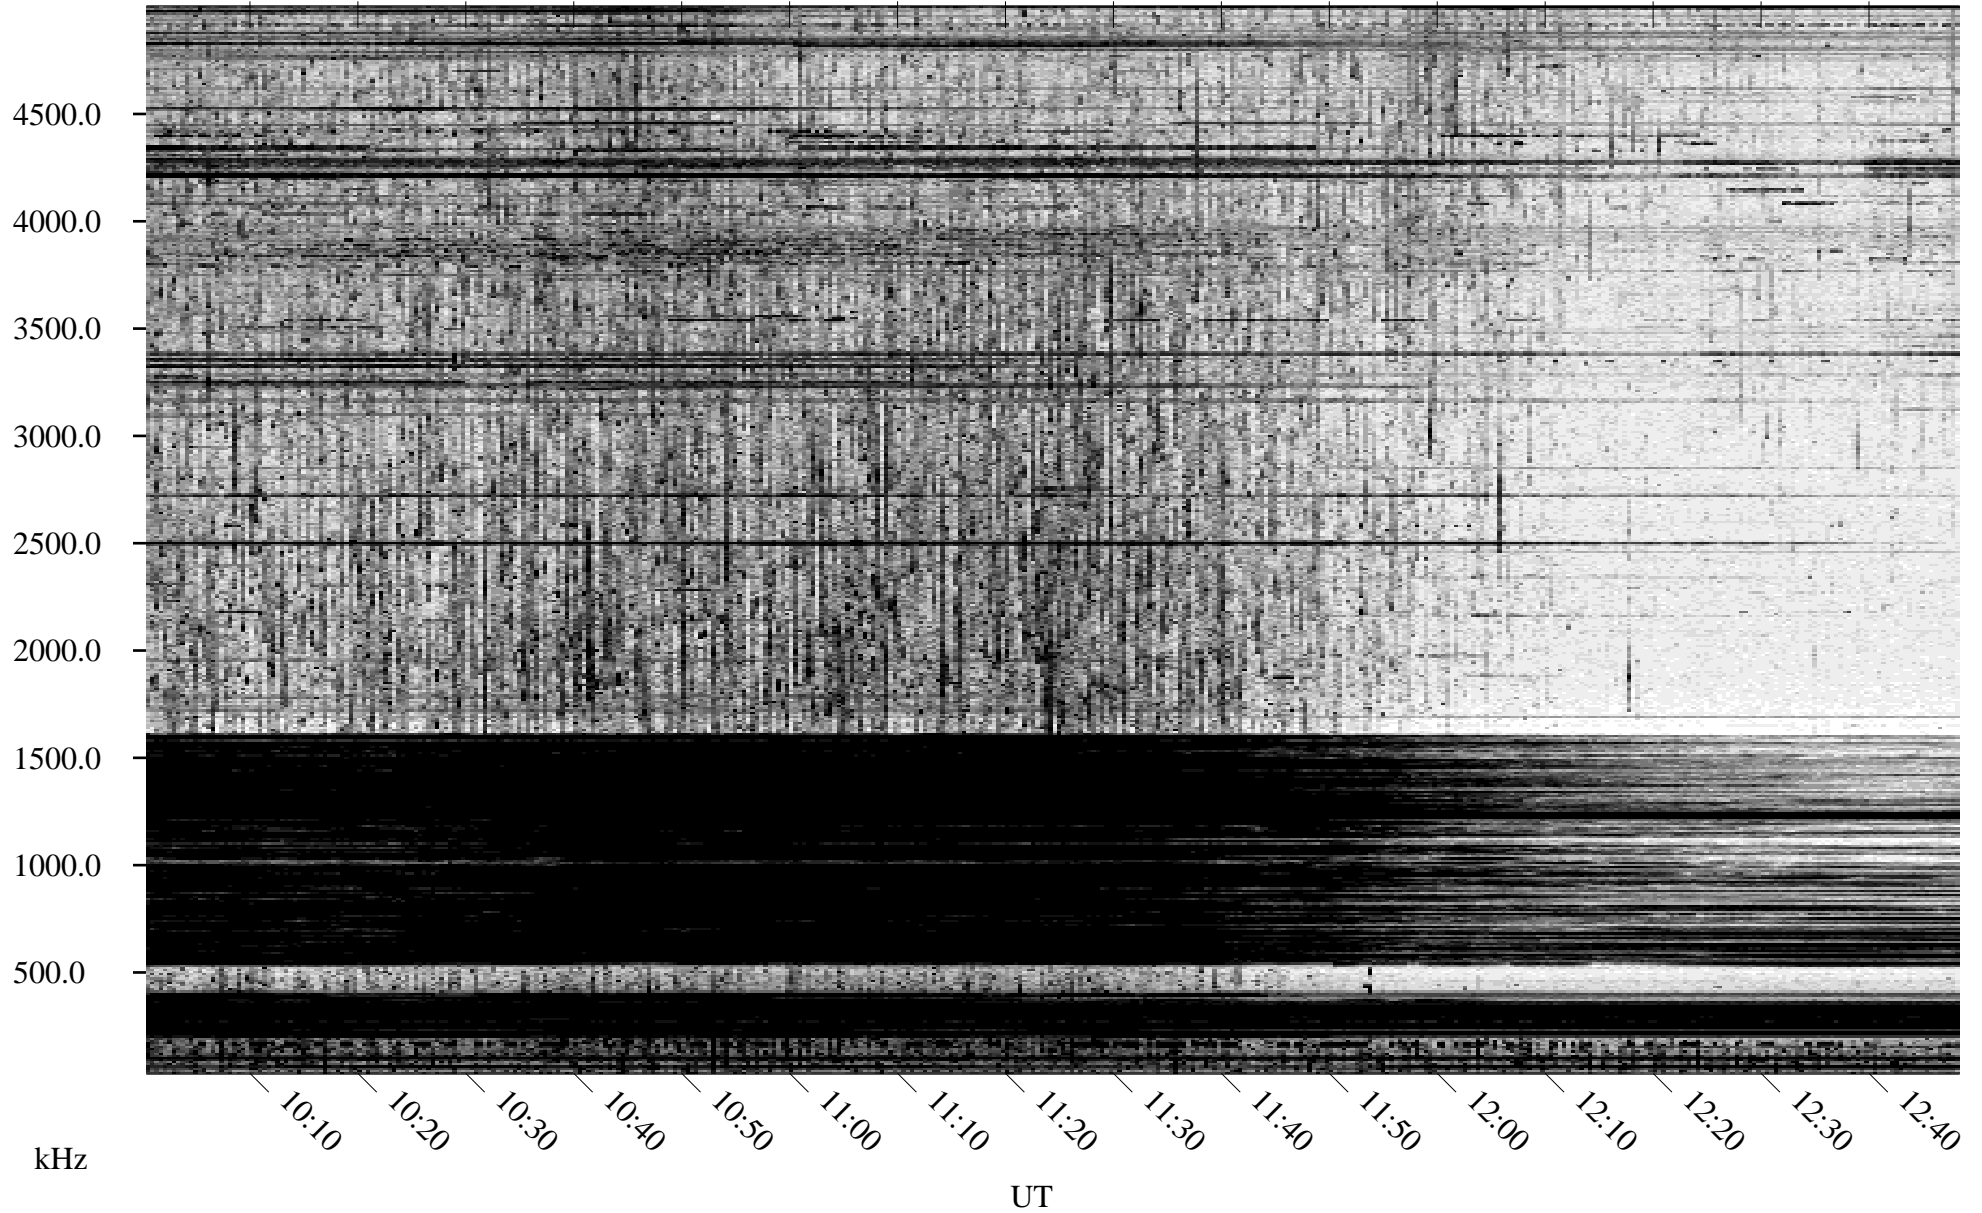

10/01/1994 Churchill, Manitoba

Linear Scale Black = 161 White = 15

ch94274l.r00m max_12

Page 1

10/01/1994 Churchill, Manitoba

Linear Scale Black = 161 White = 15

ch94274l.r00m max_12

Page 2

10/02/1994 Churchill, Manitoba

Linear Scale Black = 161 White = 15

ch94274l.r00m max_12

Page 3

10/02/1994 Churchill, Manitoba

Linear Scale Black = 161 White = 15

ch94274l.r00m max_12

Page 4

10/02/1994 Churchill, Manitoba

Linear Scale Black = 161 White = 15

ch94274l.r00m max_12

Page 5

10/02/1994 Churchill, Manitoba

Linear Scale Black = 161 White = 15

ch94274l.r00m max_12

Page 6

10/02/1994 Churchill, Manitoba

Linear Scale Black = 161 White = 15

ch94274l.r00m max_12

Page 7

10/02/1994 Churchill, Manitoba

Linear Scale Black = 161 White = 15

ch94274l.r00m max_12