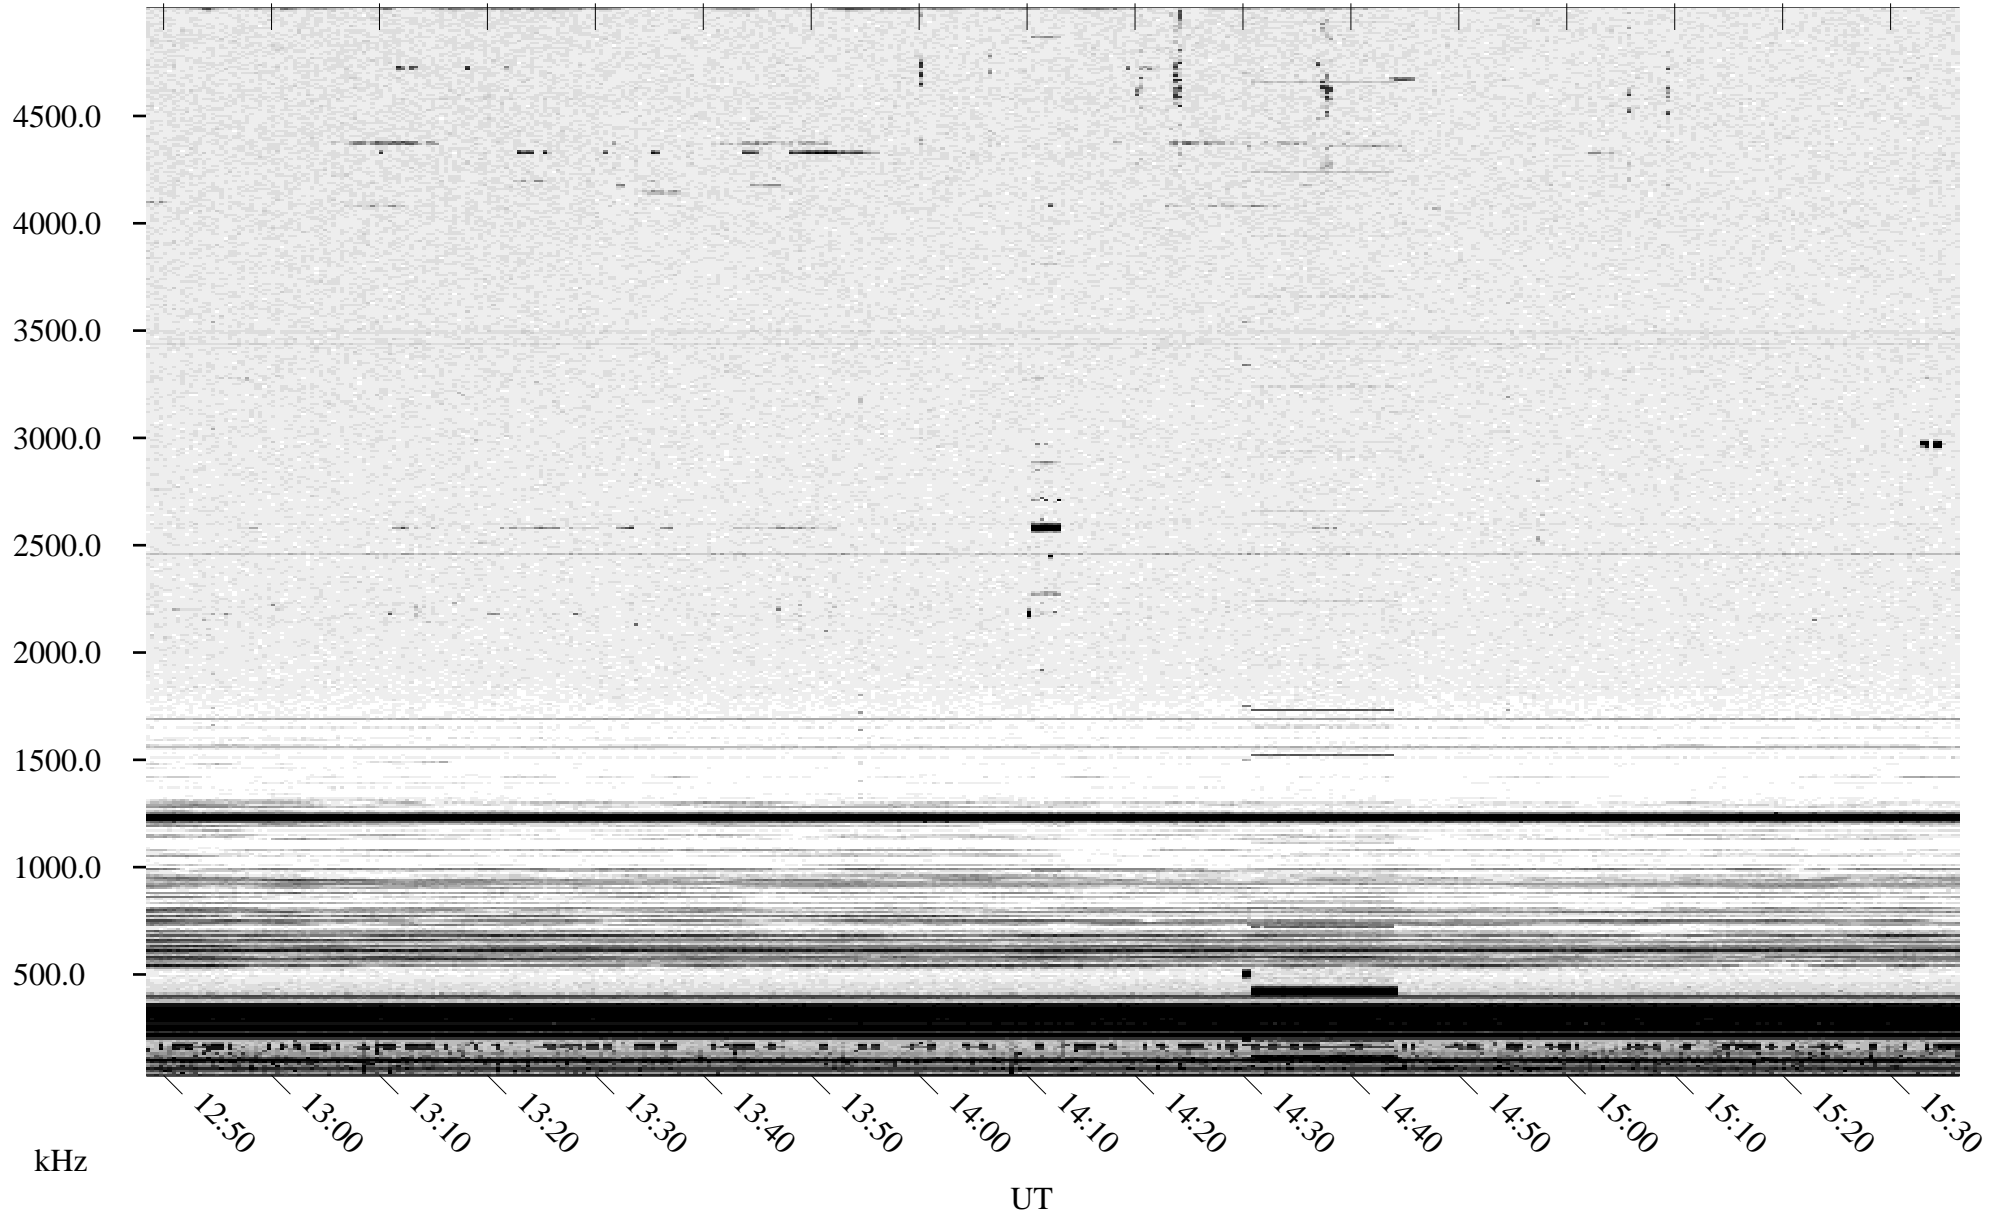

10/02/1994 Churchill, Manitoba

Linear Scale Black = 161 White = 15

ch942751.r00m max_12

Page 1

10/02/1994 Churchill, Manitoba

Linear Scale Black = 161 White = 15

ch94275l.r00m max_12

Page 2

10/03/1994 Churchill, Manitoba

Linear Scale Black = 161 White = 15

ch94275l.r00m max_12

Page 3

10/03/1994 Churchill, Manitoba

Linear Scale Black = 161 White = 15

ch942751.r00m max_12

Page 4

10/03/1994 Churchill, Manitoba

Linear Scale Black = 161 White = 15

ch942751.r00m max_12

Page 5

10/03/1994 Churchill, Manitoba

Linear Scale Black = 161 White = 15

ch942751.r00m max_12

Page 6

10/03/1994 Churchill, Manitoba

Linear Scale Black = 161 White = 15

ch942751.r00m max_12

Page 7

10/03/1994 Churchill, Manitoba

Linear Scale Black = 161 White = 15

ch942751.r00m max_12