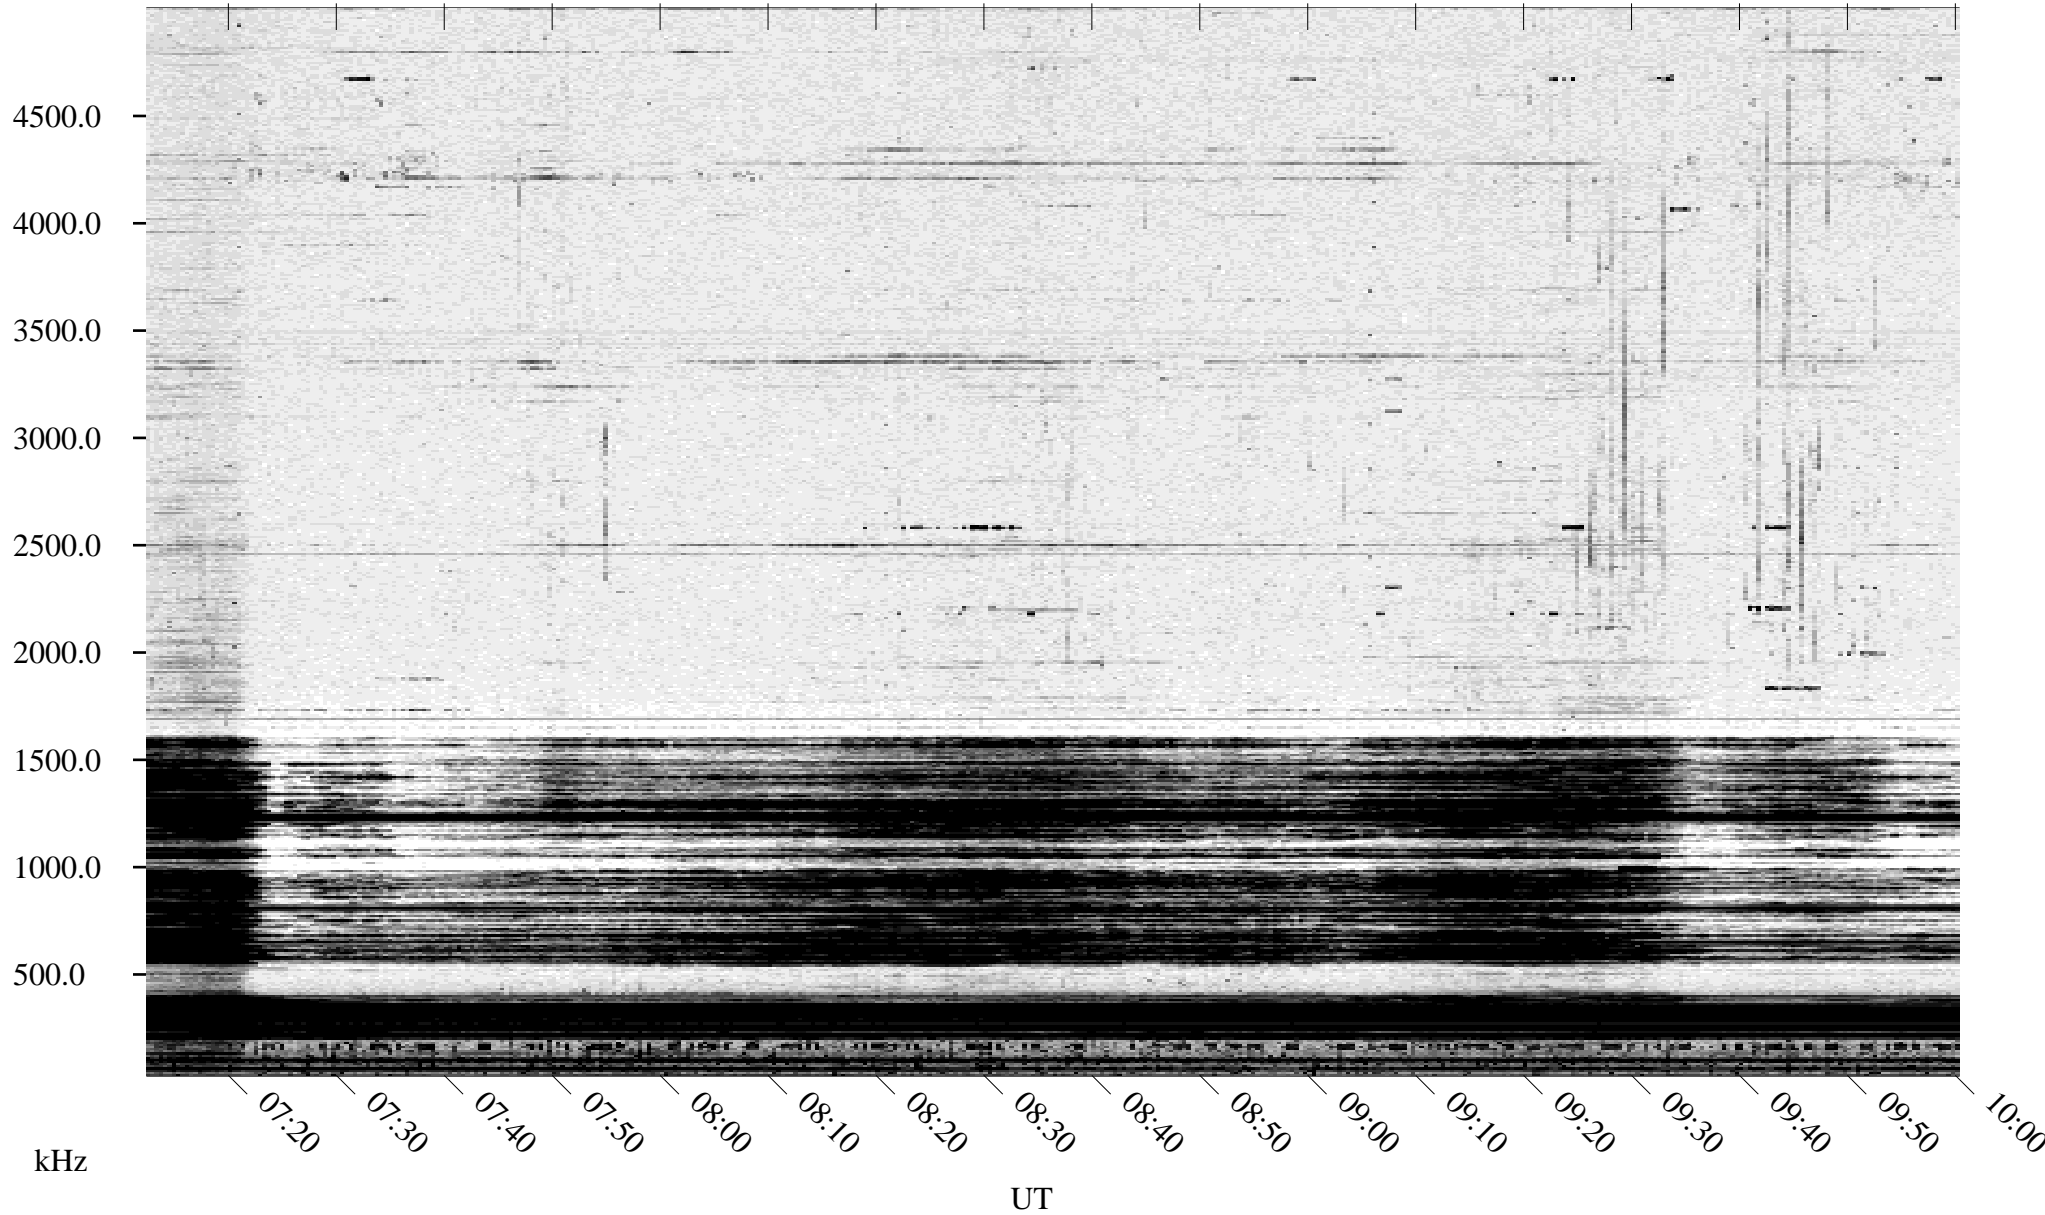

10/02/1994 Churchill, Manitoba

Linear Scale Black = 161 White = 15

ch942751.r00m max_12

Page 1

10/02/1994 Churchill, Manitoba

Linear Scale Black = 161 White = 15

ch94275l.r00m max_12

Page 2

10/03/1994 Churchill, Manitoba

Linear Scale Black = 161 White = 15

ch94275l.r00m max_12

Page 3

10/03/1994 Churchill, Manitoba

Linear Scale Black = 161 White = 15

ch942751.r00m max_12

Page 4

10/03/1994 Churchill, Manitoba

Linear Scale Black = 161 White = 15

ch942751.r00m max_12

Page 5

10/03/1994 Churchill, Manitoba

Linear Scale Black = 161 White = 15

ch942751.r00m max_12

Page 6

10/03/1994 Churchill, Manitoba

Linear Scale Black = 161 White = 15

ch942751.r00m max_12

Page 7

10/03/1994 Churchill, Manitoba

Linear Scale Black = 161 White = 15

ch942751.r00m max_12