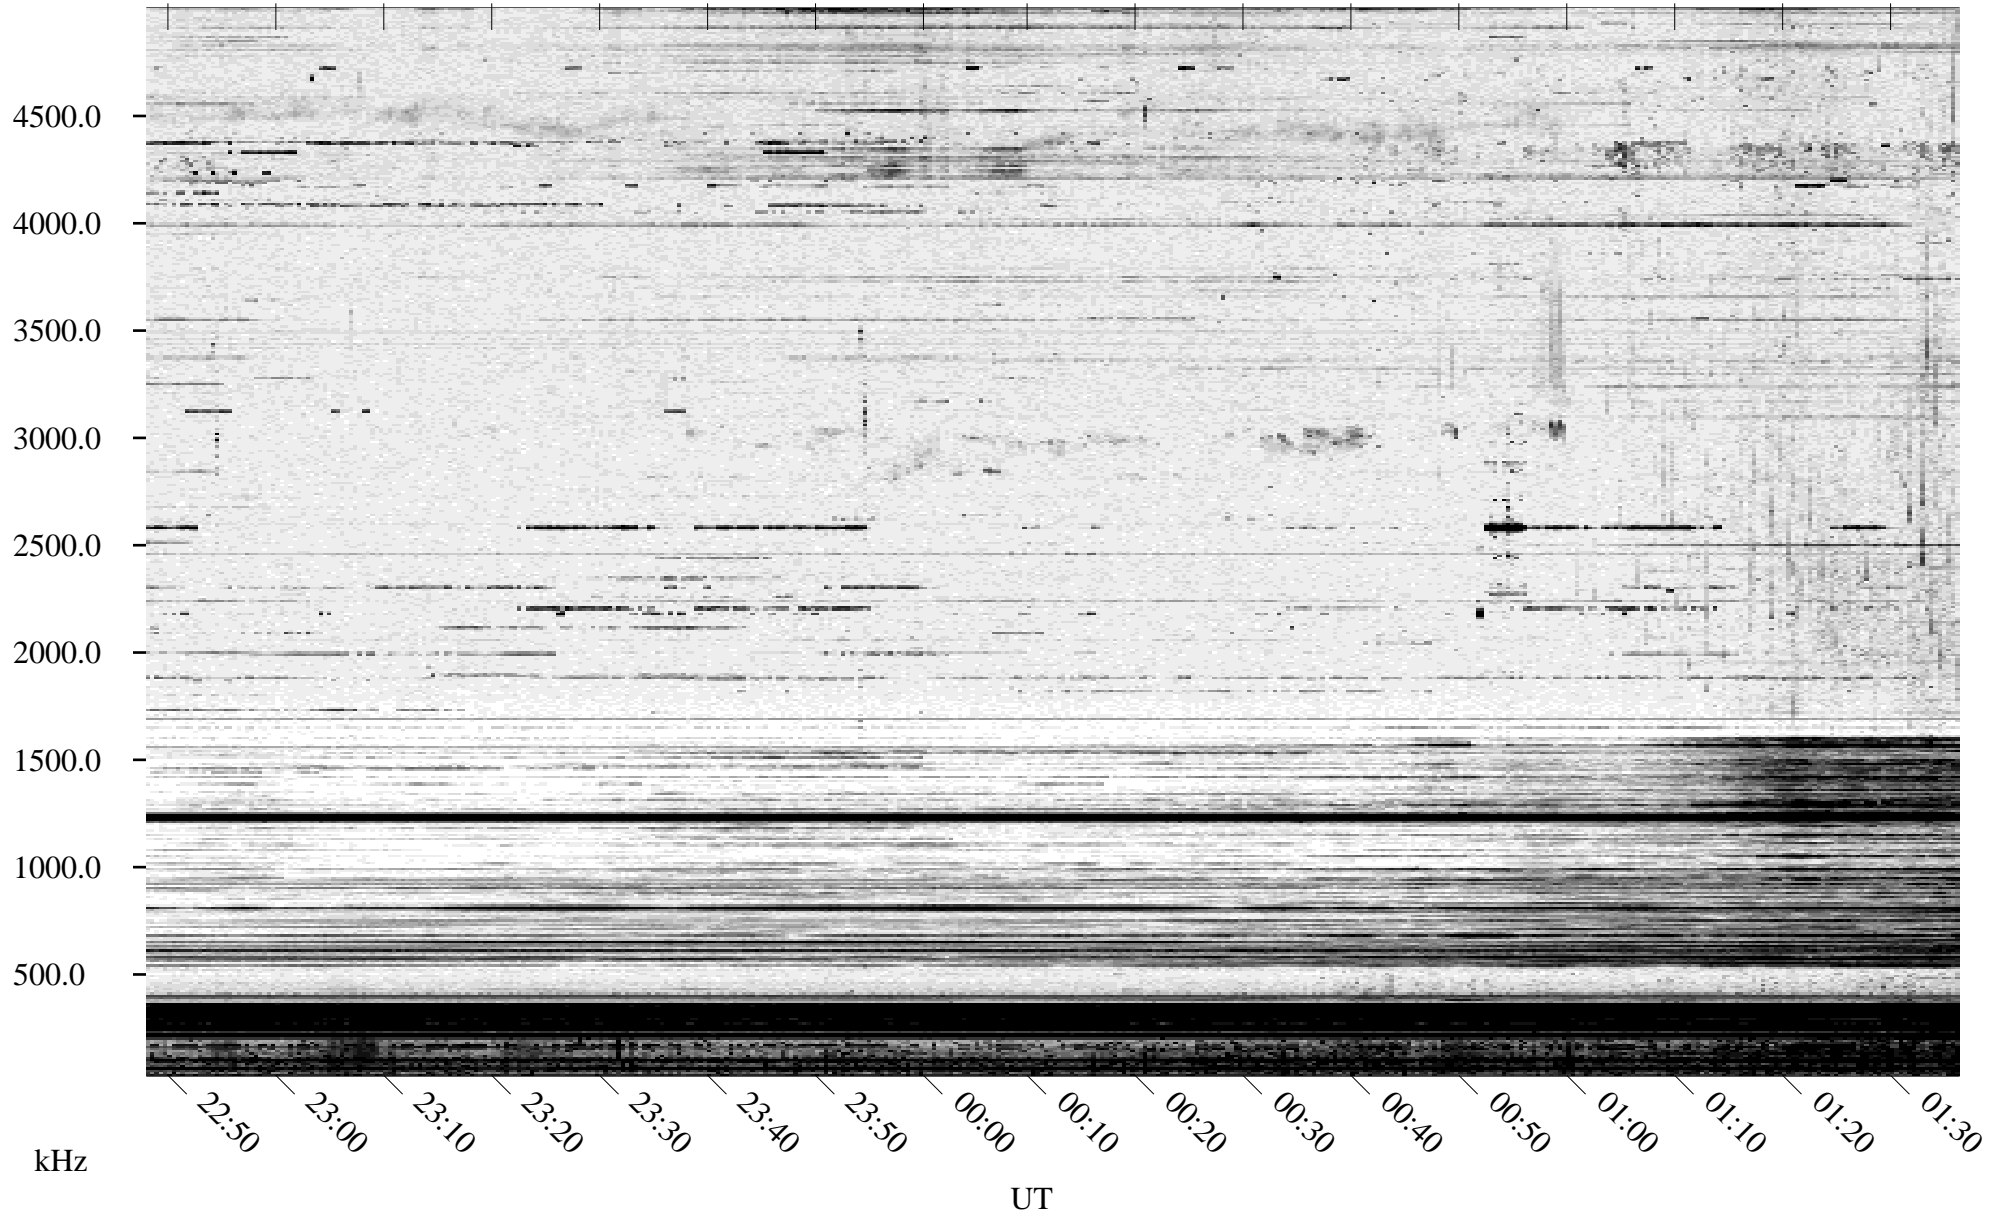

10/02/1994 Churchill, Manitoba

Linear Scale Black = 161 White = 15

ch942751.r00m max_12

Page 1

10/02/1994 Churchill, Manitoba

Linear Scale Black = 161 White = 15

ch94275l.r00m max_12

Page 2

10/03/1994 Churchill, Manitoba

Linear Scale Black = 161 White = 15

ch94275l.r00m max_12

Page 3

10/03/1994 Churchill, Manitoba

Linear Scale Black = 161 White = 15

ch942751.r00m max_12

Page 4

10/03/1994 Churchill, Manitoba

Linear Scale Black = 161 White = 15

ch942751.r00m max_12

Page 5

10/03/1994 Churchill, Manitoba

Linear Scale Black = 161 White = 15

ch942751.r00m max_12

Page 6

10/03/1994 Churchill, Manitoba

Linear Scale Black = 161 White = 15

ch942751.r00m max_12

Page 7

10/03/1994 Churchill, Manitoba

Linear Scale Black = 161 White = 15

ch942751.r00m max_12