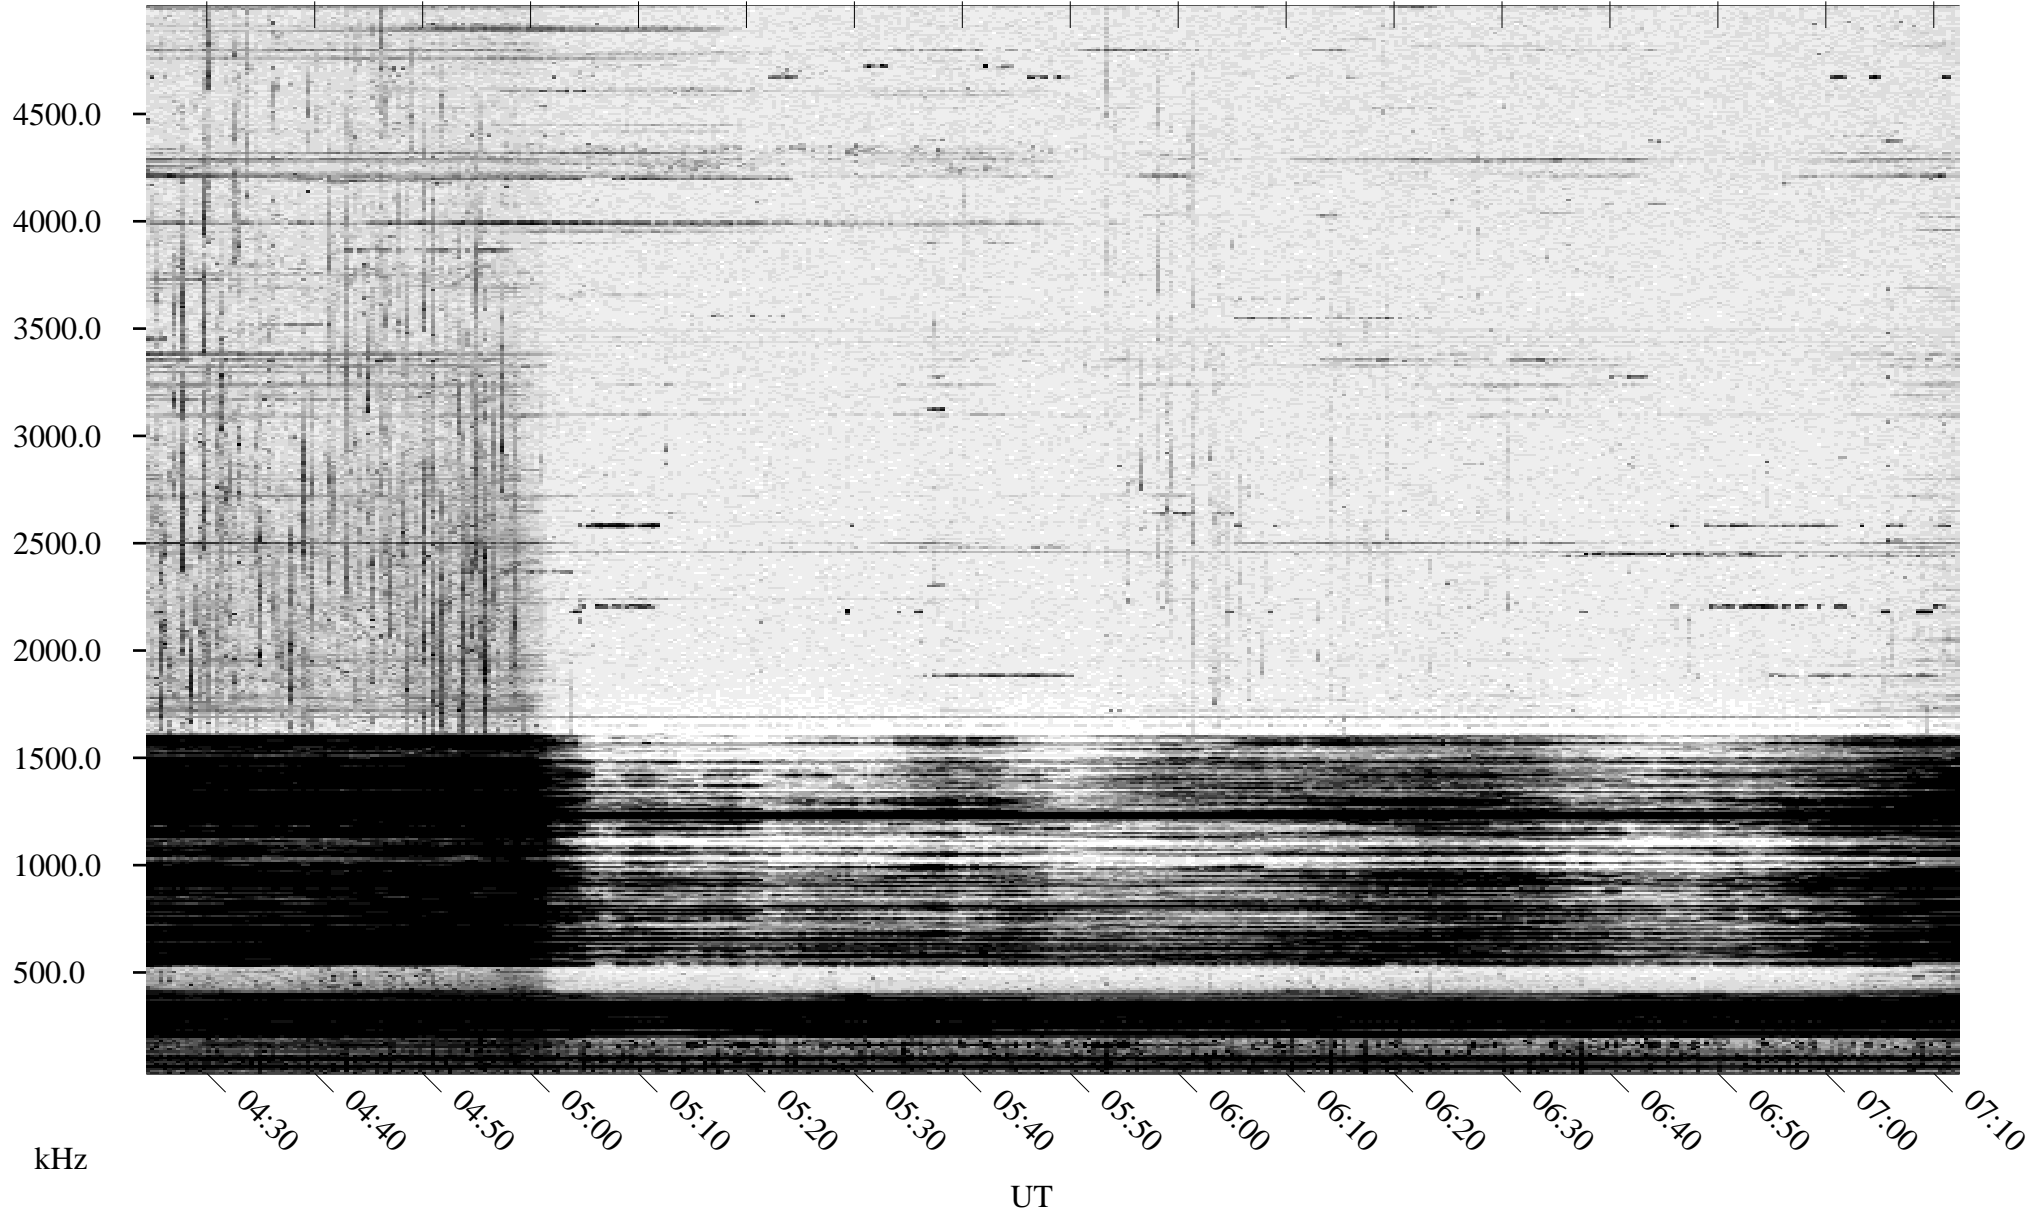

10/02/1994 Churchill, Manitoba

Linear Scale Black = 161 White = 15

ch942751.r00m max_12

Page 1

10/02/1994 Churchill, Manitoba

Linear Scale Black = 161 White = 15

ch94275l.r00m max_12

Page 2

10/03/1994 Churchill, Manitoba

Linear Scale Black = 161 White = 15

ch94275l.r00m max_12

Page 3

10/03/1994 Churchill, Manitoba

Linear Scale Black = 161 White = 15

ch942751.r00m max_12

Page 4

10/03/1994 Churchill, Manitoba

Linear Scale Black = 161 White = 15

ch942751.r00m max_12

Page 5

10/03/1994 Churchill, Manitoba

Linear Scale Black = 161 White = 15

ch942751.r00m max_12

Page 6

10/03/1994 Churchill, Manitoba

Linear Scale Black = 161 White = 15

ch942751.r00m max_12

Page 7

10/03/1994 Churchill, Manitoba

Linear Scale Black = 161 White = 15

ch942751.r00m max_12