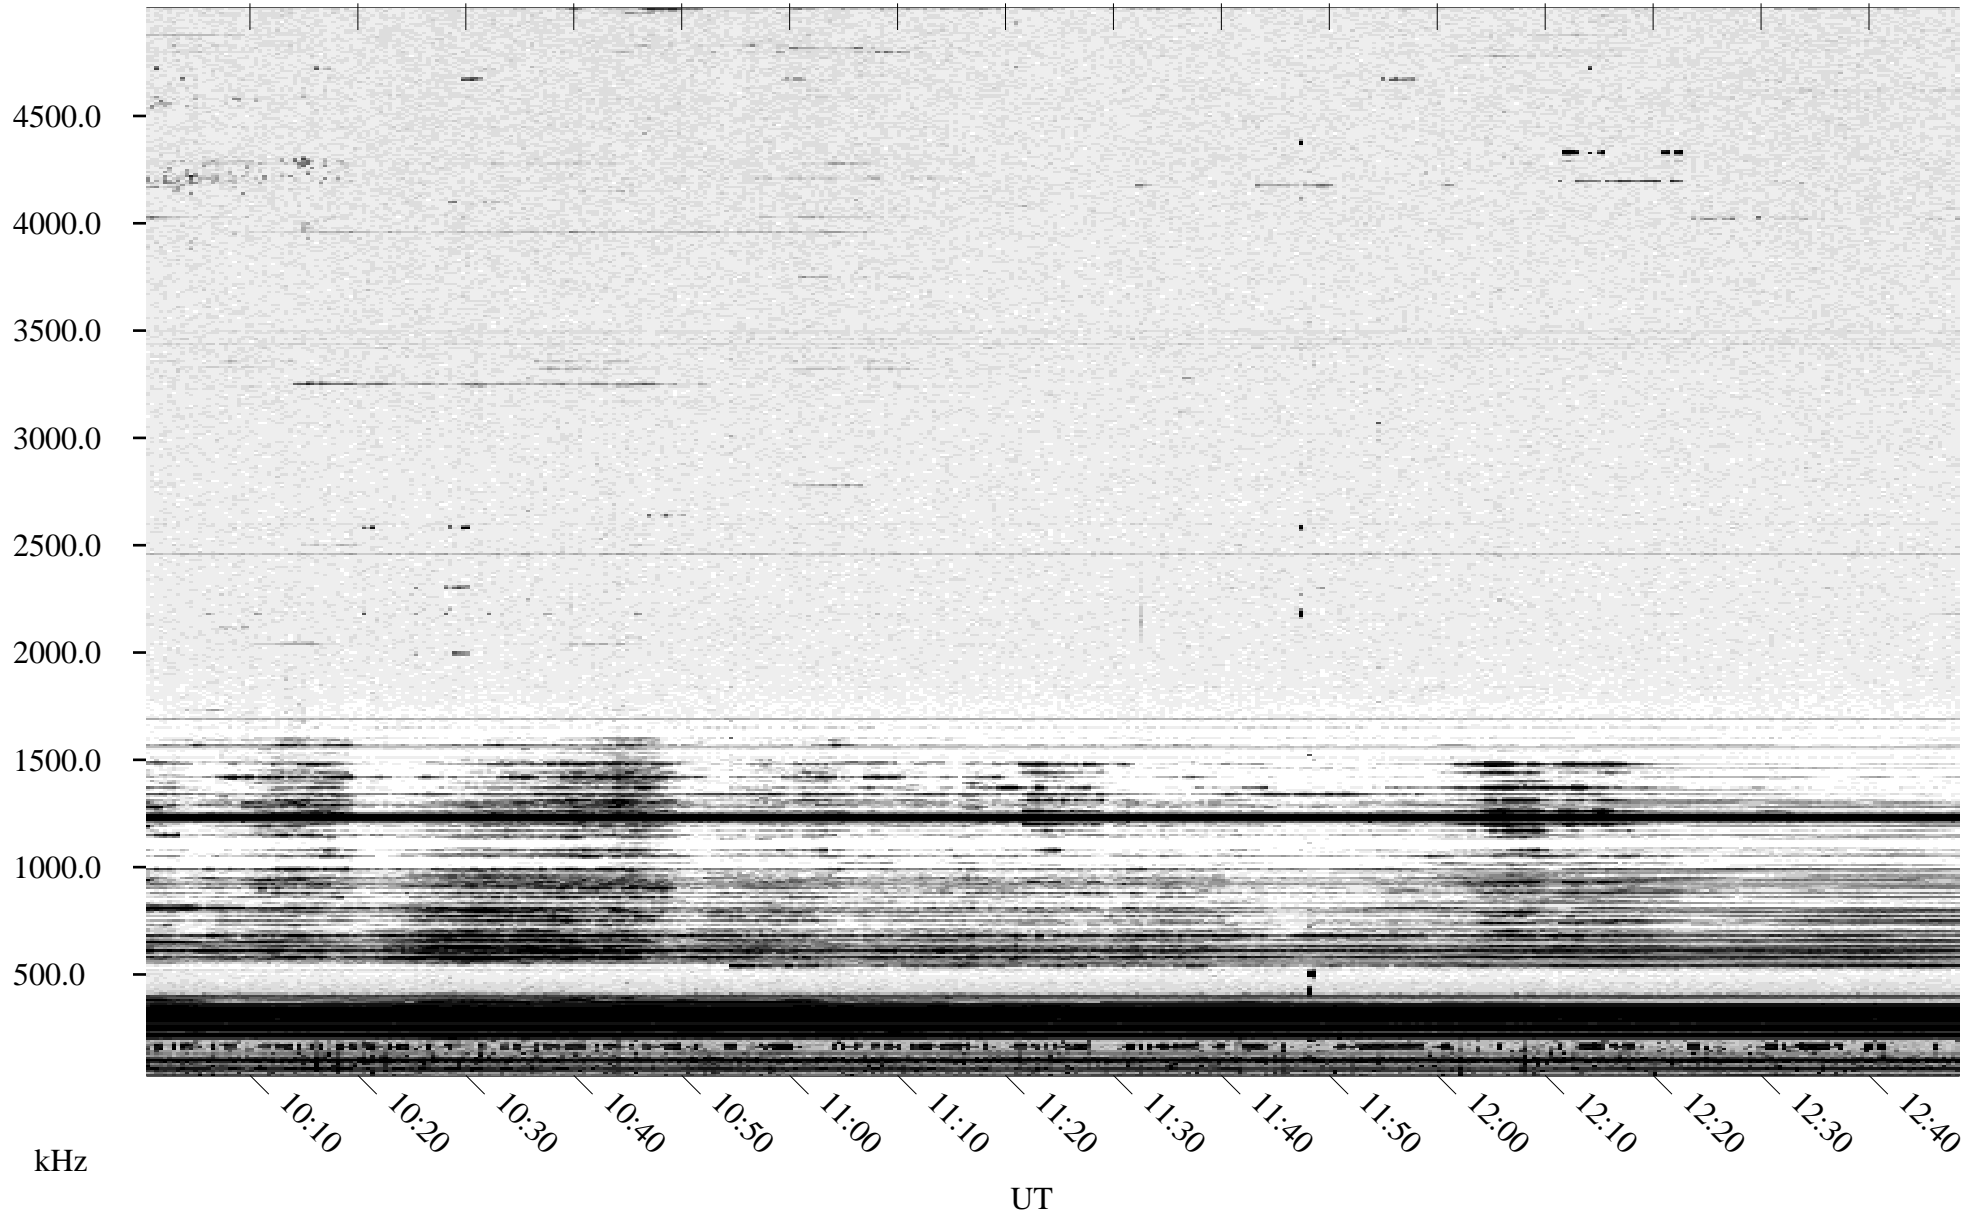

10/02/1994 Churchill, Manitoba

Linear Scale Black = 161 White = 15

ch942751.r00m max_12

Page 1

10/02/1994 Churchill, Manitoba

Linear Scale Black = 161 White = 15

ch94275l.r00m max_12

Page 2

10/03/1994 Churchill, Manitoba

Linear Scale Black = 161 White = 15

ch94275l.r00m max_12

Page 3

10/03/1994 Churchill, Manitoba

Linear Scale Black = 161 White = 15

ch942751.r00m max_12

Page 4

10/03/1994 Churchill, Manitoba

Linear Scale Black = 161 White = 15

ch942751.r00m max_12

Page 5

10/03/1994 Churchill, Manitoba

Linear Scale Black = 161 White = 15

ch942751.r00m max_12

Page 6

10/03/1994 Churchill, Manitoba

Linear Scale Black = 161 White = 15

ch942751.r00m max_12

Page 7

10/03/1994 Churchill, Manitoba

Linear Scale Black = 161 White = 15

ch942751.r00m max_12