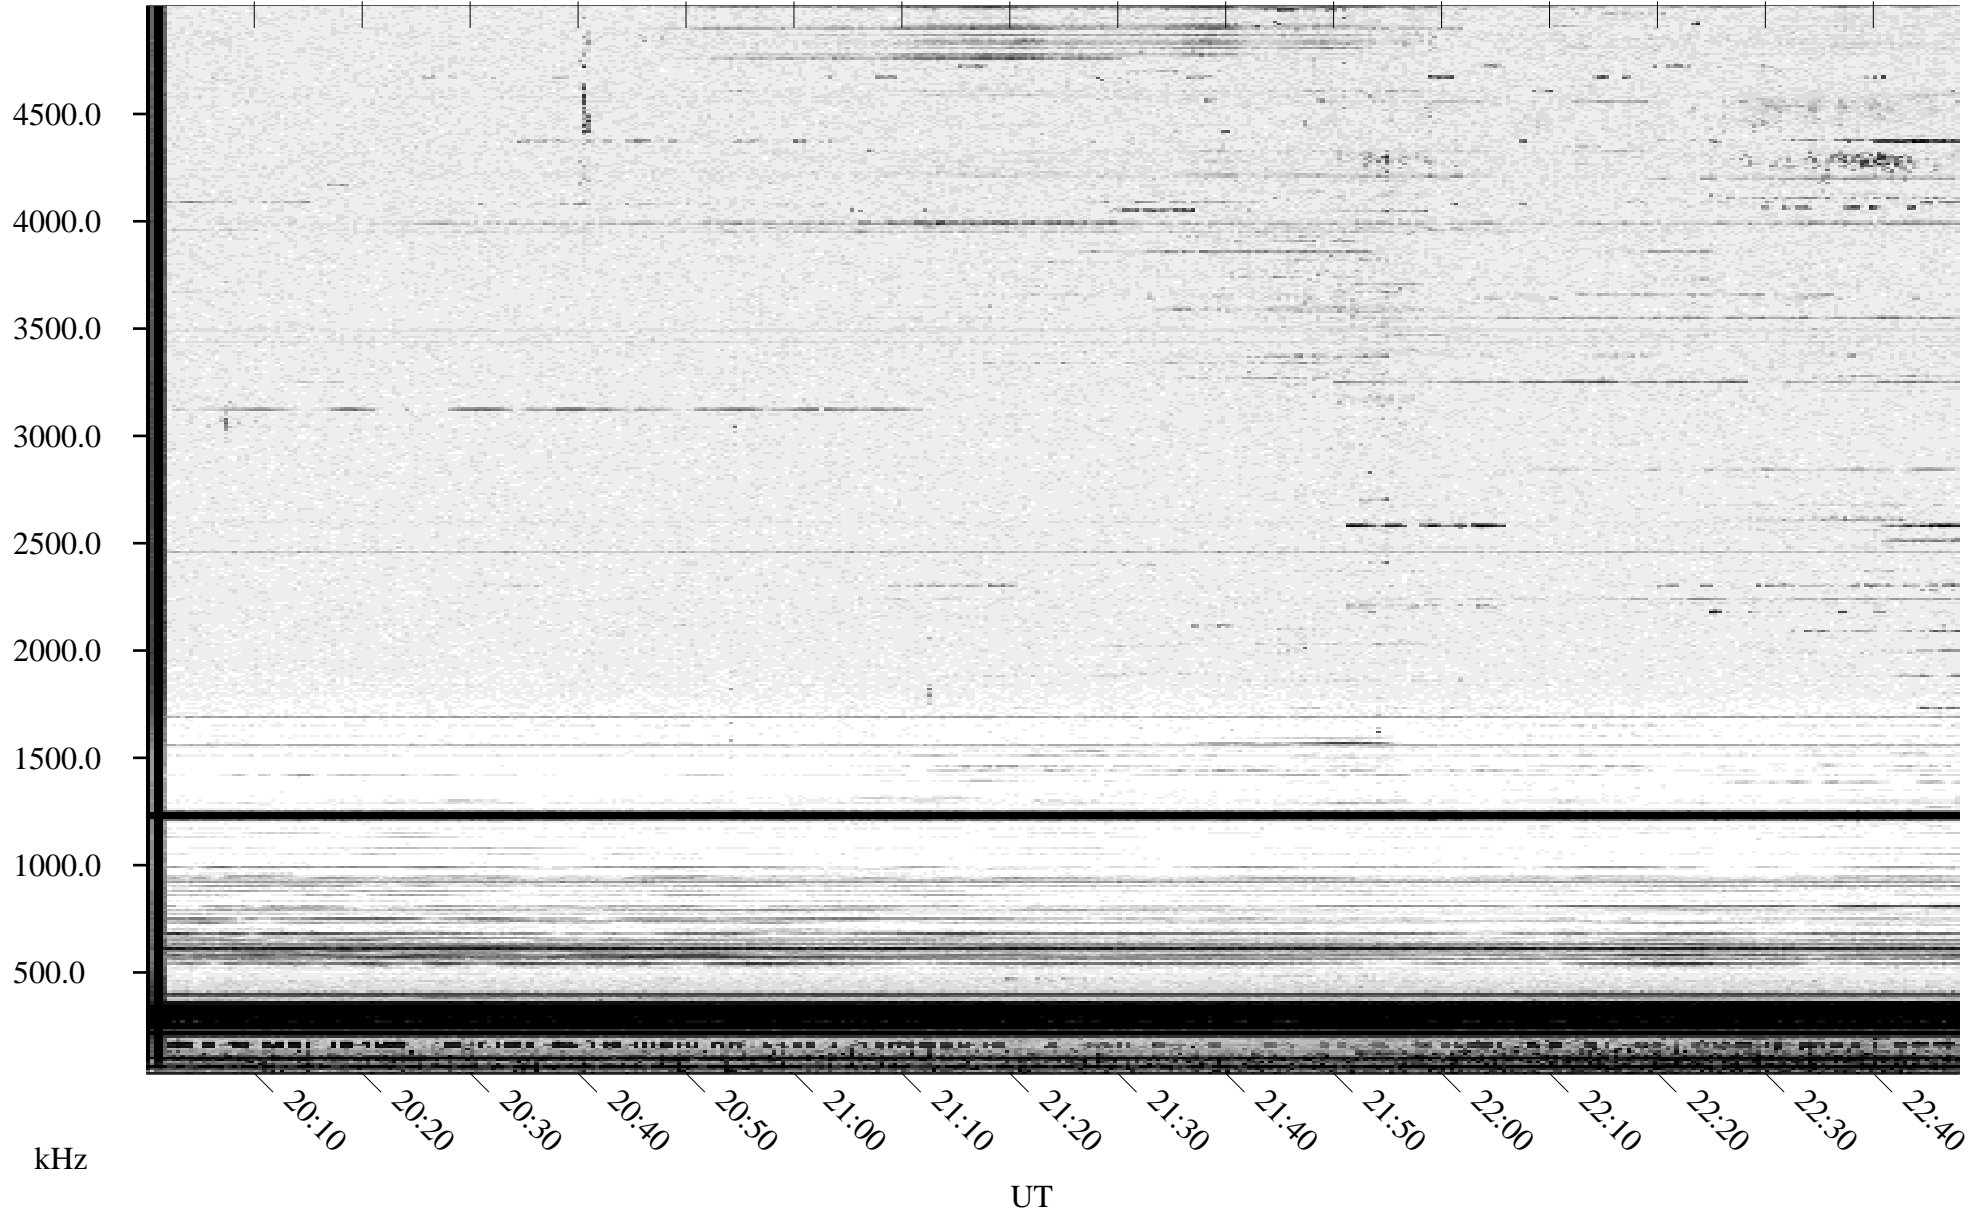

10/02/1994 Churchill, Manitoba

Linear Scale Black = 161 White = 15

ch942751.r00m max_12

Page 1

10/02/1994 Churchill, Manitoba

Linear Scale Black = 161 White = 15

ch94275l.r00m max_12

Page 2

10/03/1994 Churchill, Manitoba

Linear Scale Black = 161 White = 15

ch94275l.r00m max_12

Page 3

10/03/1994 Churchill, Manitoba

Linear Scale Black = 161 White = 15

ch942751.r00m max_12

Page 4

10/03/1994 Churchill, Manitoba

Linear Scale Black = 161 White = 15

ch942751.r00m max_12

Page 5

10/03/1994 Churchill, Manitoba

Linear Scale Black = 161 White = 15

ch942751.r00m max_12

Page 6

10/03/1994 Churchill, Manitoba

Linear Scale Black = 161 White = 15

ch942751.r00m max_12

Page 7

10/03/1994 Churchill, Manitoba

Linear Scale Black = 161 White = 15

ch942751.r00m max_12