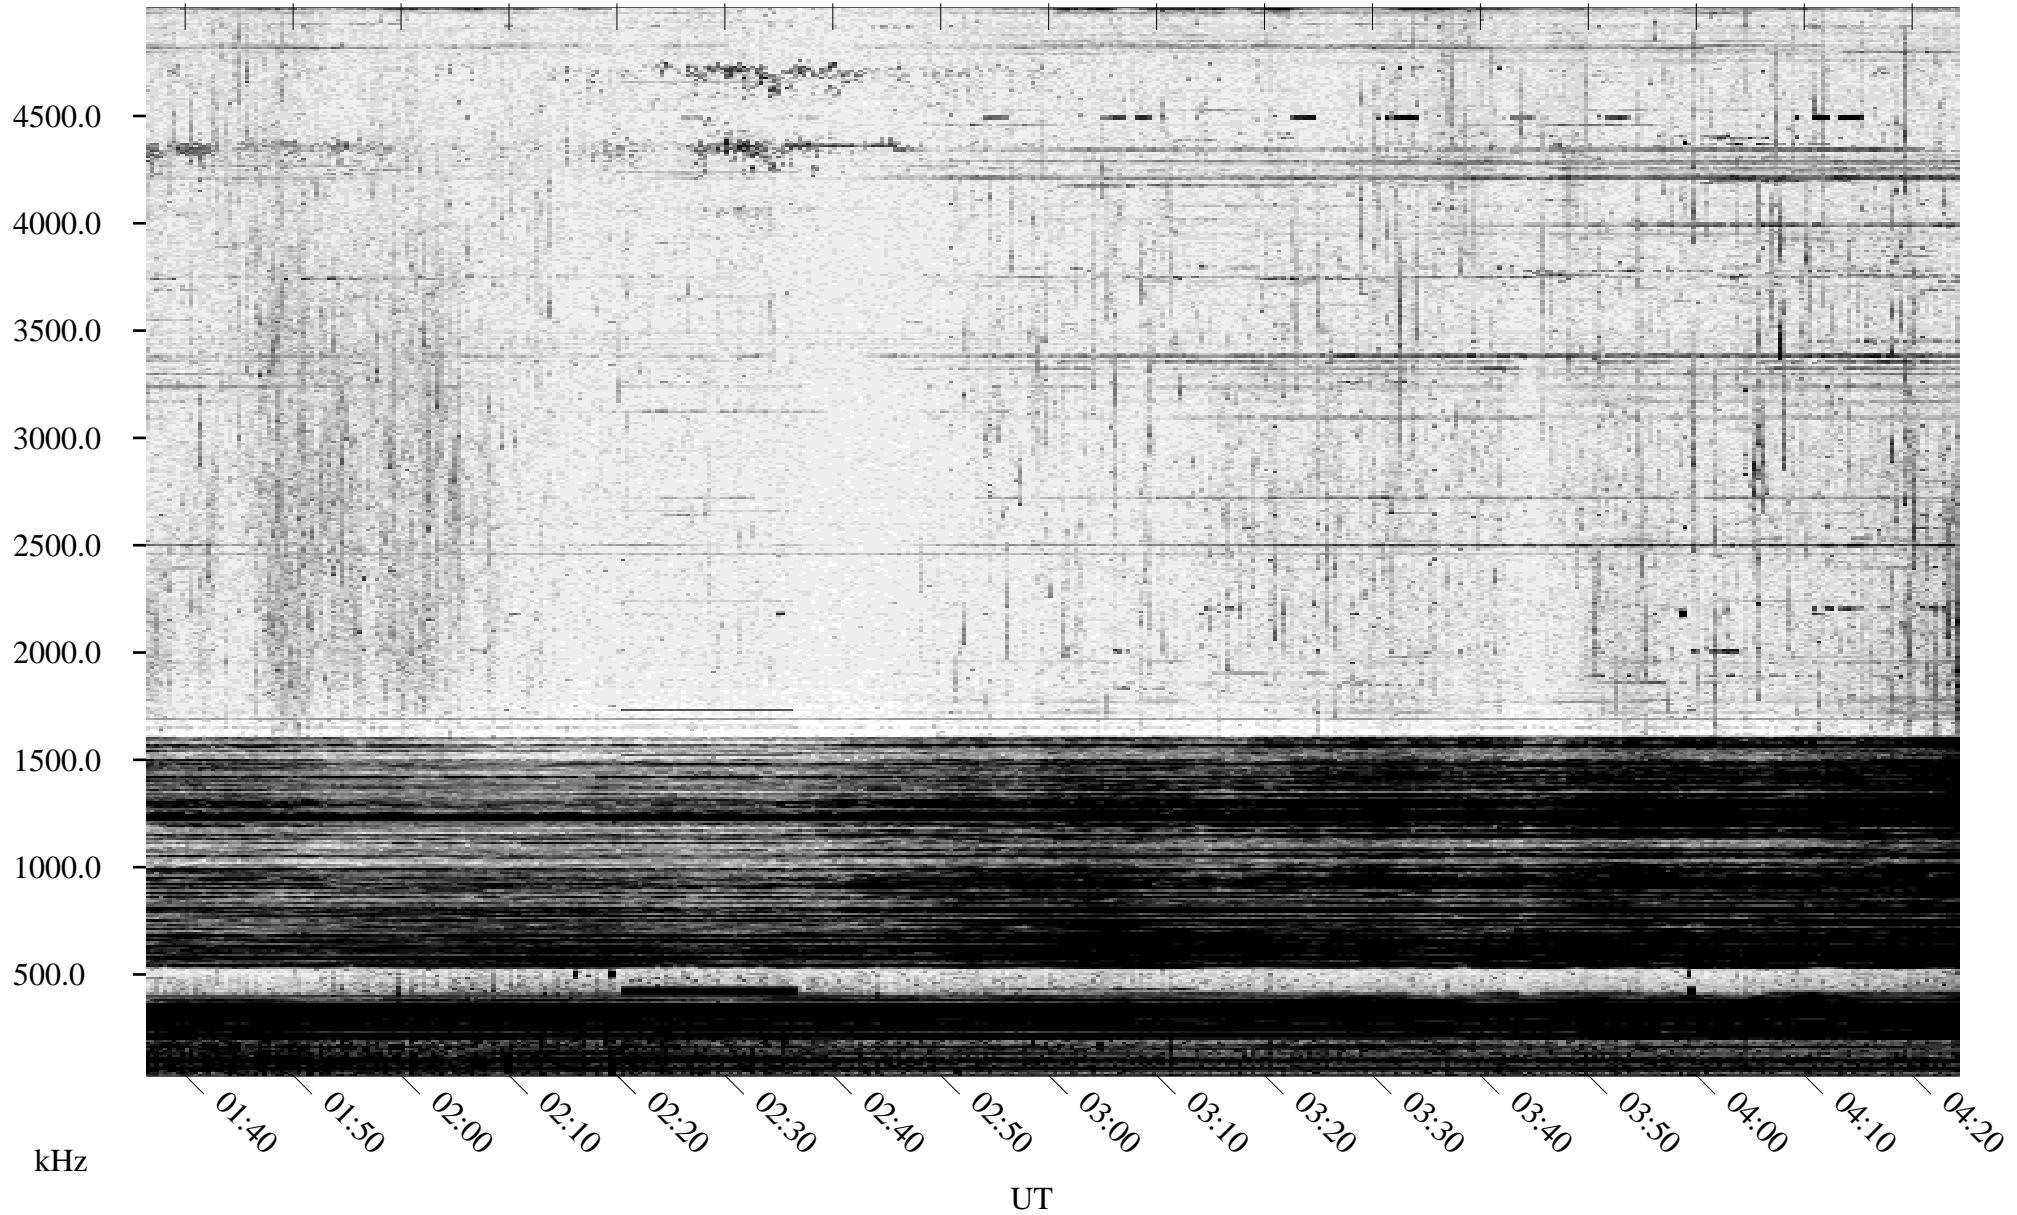

10/02/1994 Churchill, Manitoba

Linear Scale Black = 161 White = 15

ch942751.r00m max_12

Page 1

10/02/1994 Churchill, Manitoba

Linear Scale Black = 161 White = 15

ch94275l.r00m max_12

Page 2

10/03/1994 Churchill, Manitoba

Linear Scale Black = 161 White = 15

ch94275l.r00m max_12

Page 3

10/03/1994 Churchill, Manitoba

Linear Scale Black = 161 White = 15

ch942751.r00m max_12

Page 4

10/03/1994 Churchill, Manitoba

Linear Scale Black = 161 White = 15

ch942751.r00m max_12

Page 5

10/03/1994 Churchill, Manitoba

Linear Scale Black = 161 White = 15

ch942751.r00m max_12

Page 6

10/03/1994 Churchill, Manitoba

Linear Scale Black = 161 White = 15

ch942751.r00m max_12

Page 7

10/03/1994 Churchill, Manitoba

Linear Scale Black = 161 White = 15

ch942751.r00m max_12