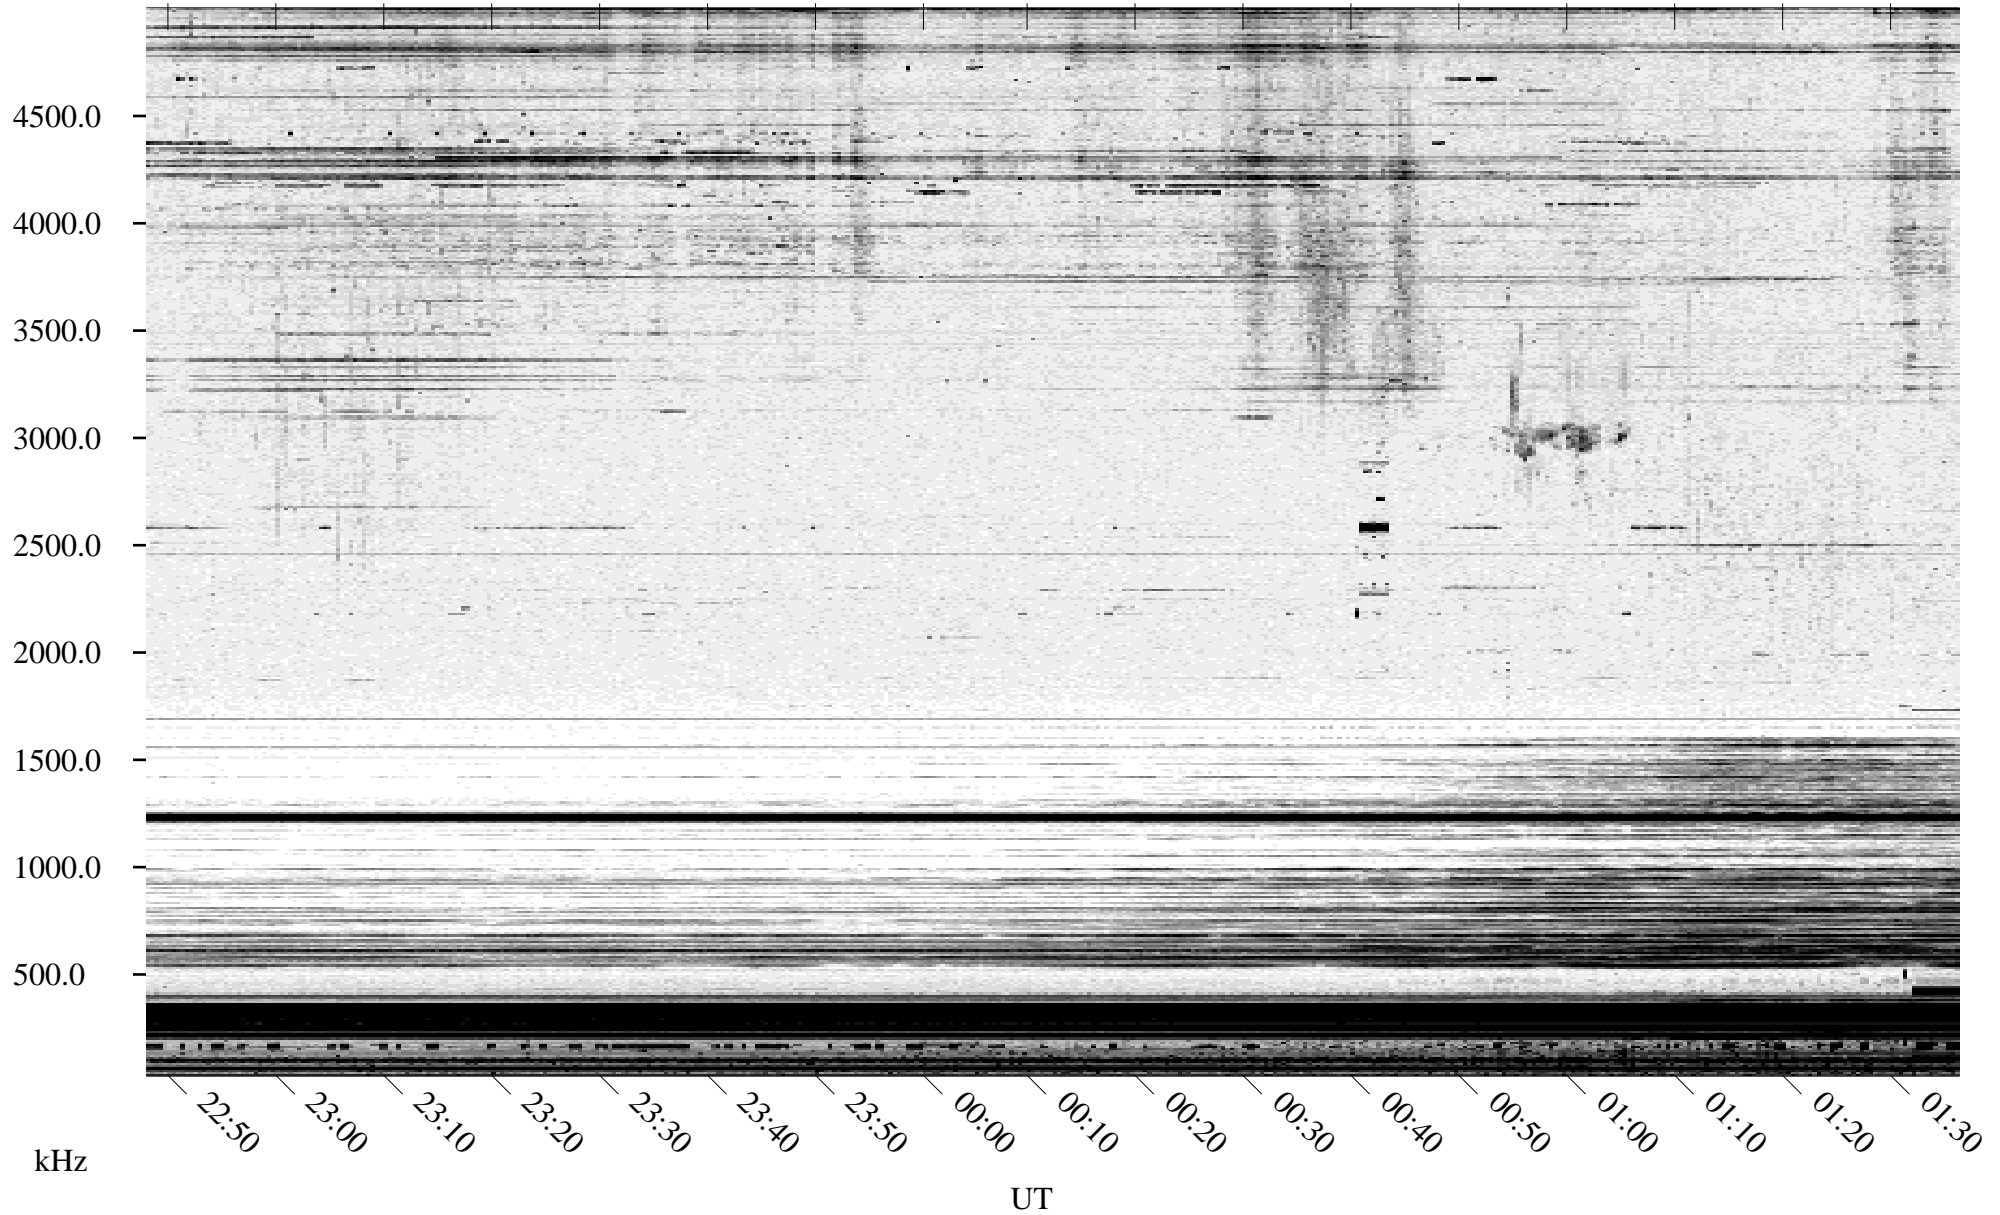

10/03/1994 Churchill, Manitoba

Linear Scale Black = 161 White = 15

ch94276l.r00m max_12

Page 1

10/03/1994 Churchill, Manitoba

Linear Scale Black = 161 White = 15

ch94276l.r00m max_12

Page 2

10/04/1994 Churchill, Manitoba

Linear Scale Black = 161 White = 15

ch94276l.r00m max_12

Page 3

10/04/1994 Churchill, Manitoba

Linear Scale Black = 161 White = 15

ch94276l.r00m max_12

Page 4

10/04/1994 Churchill, Manitoba

Linear Scale Black = 161 White = 15

ch94276l.r00m max_12

Page 5

10/04/1994 Churchill, Manitoba

Linear Scale Black = 161 White = 15

ch94276l.r00m max_12

Page 6

10/04/1994 Churchill, Manitoba

Linear Scale Black = 161 White = 15

ch94276l.r00m max_12

Page 7

10/04/1994 Churchill, Manitoba

Linear Scale Black = 161 White = 15

ch94276l.r00m max_12