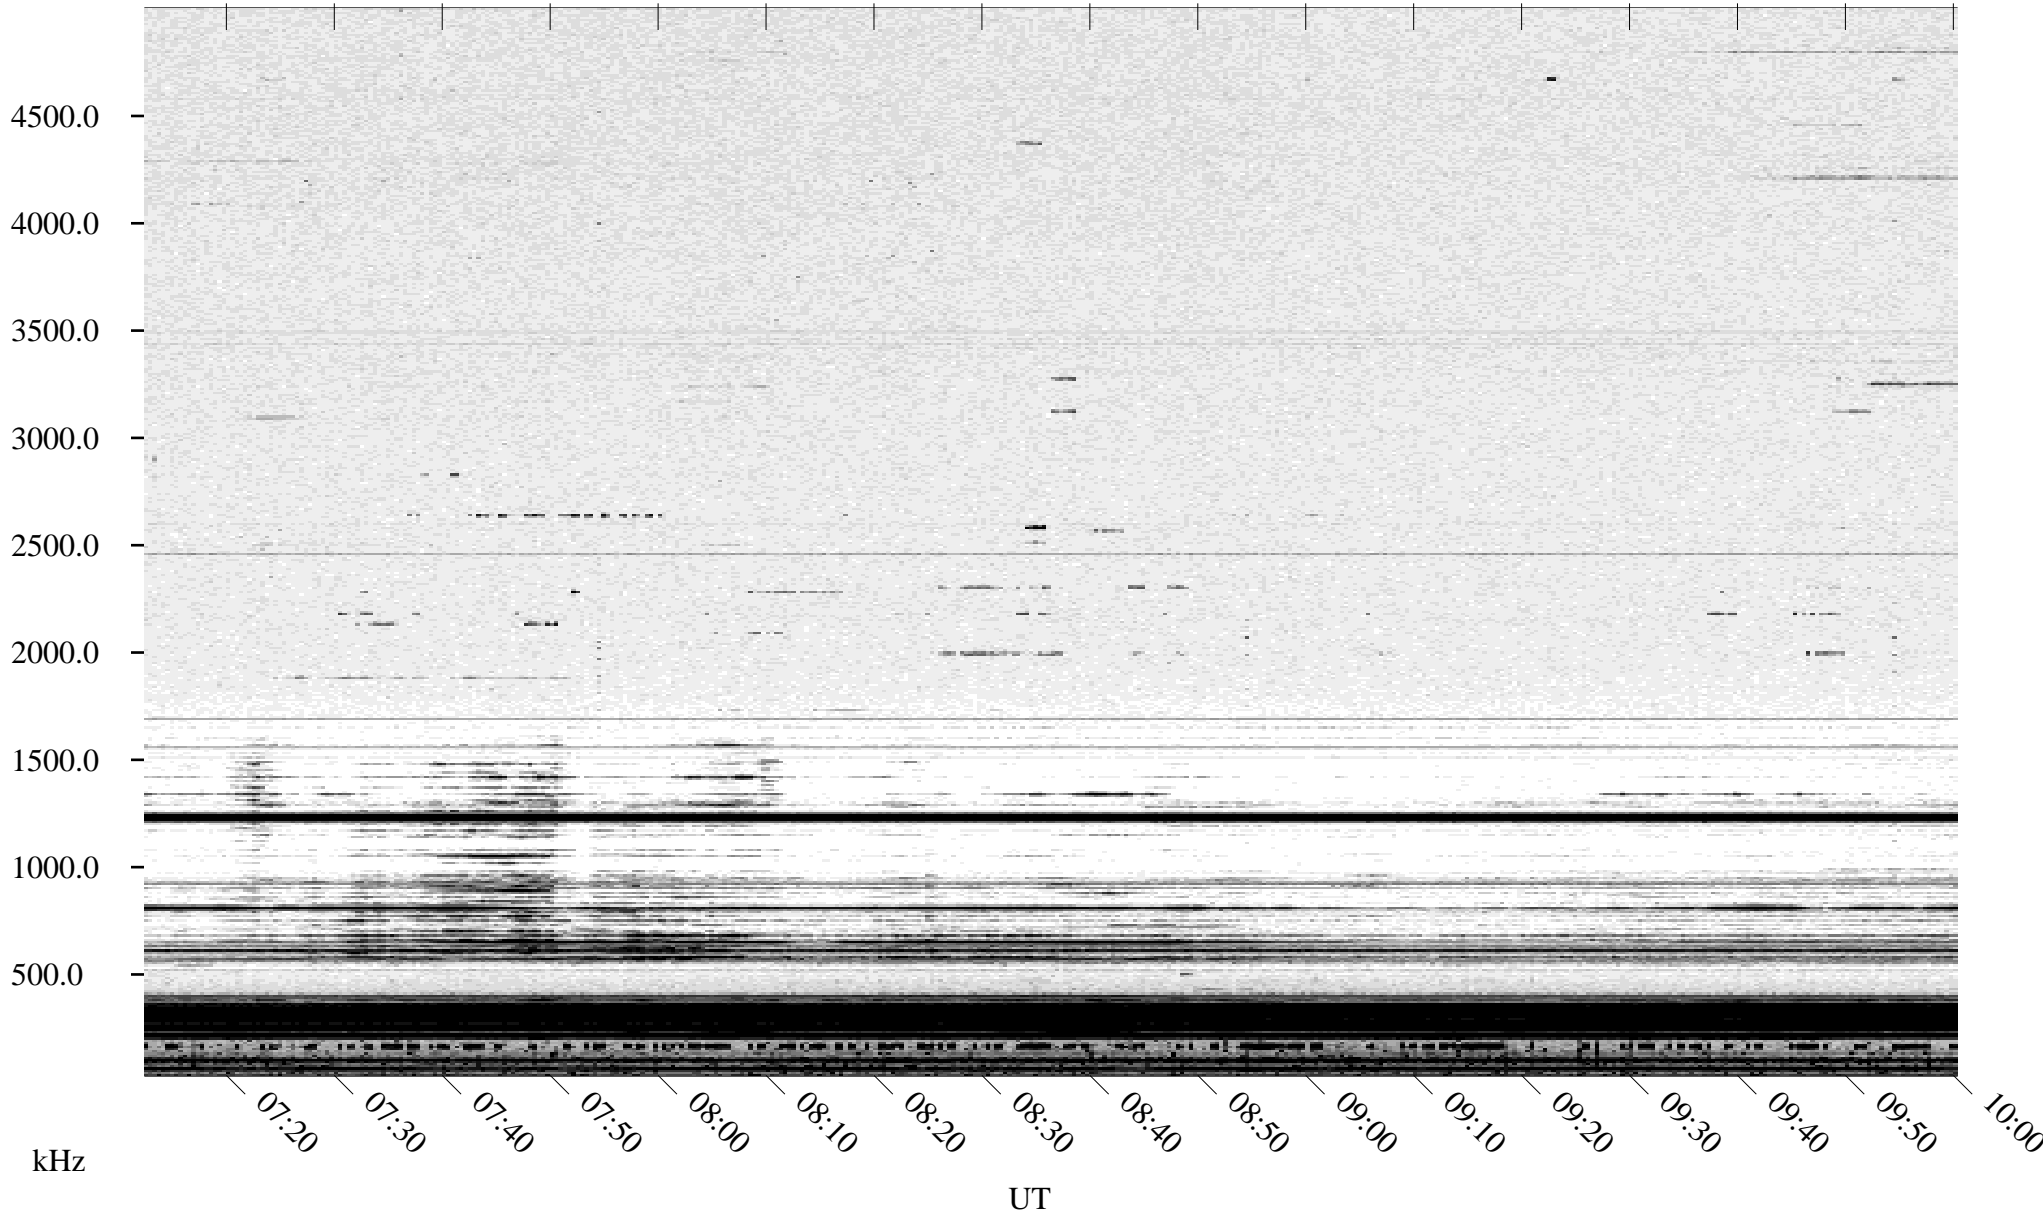

10/03/1994 Churchill, Manitoba

Linear Scale Black = 161 White = 15

ch94276l.r00m max_12

Page 1

10/03/1994 Churchill, Manitoba

Linear Scale Black = 161 White = 15

ch94276l.r00m max_12

Page 2

10/04/1994 Churchill, Manitoba

Linear Scale Black = 161 White = 15

ch94276l.r00m max_12

Page 3

10/04/1994 Churchill, Manitoba

Linear Scale Black = 161 White = 15

ch94276l.r00m max_12

Page 4

10/04/1994 Churchill, Manitoba

Linear Scale Black = 161 White = 15

ch94276l.r00m max_12

Page 5

10/04/1994 Churchill, Manitoba

Linear Scale Black = 161 White = 15

ch94276l.r00m max_12

Page 6

10/04/1994 Churchill, Manitoba

Linear Scale Black = 161 White = 15

ch94276l.r00m max_12

Page 7

10/04/1994 Churchill, Manitoba

Linear Scale Black = 161 White = 15

ch94276l.r00m max_12