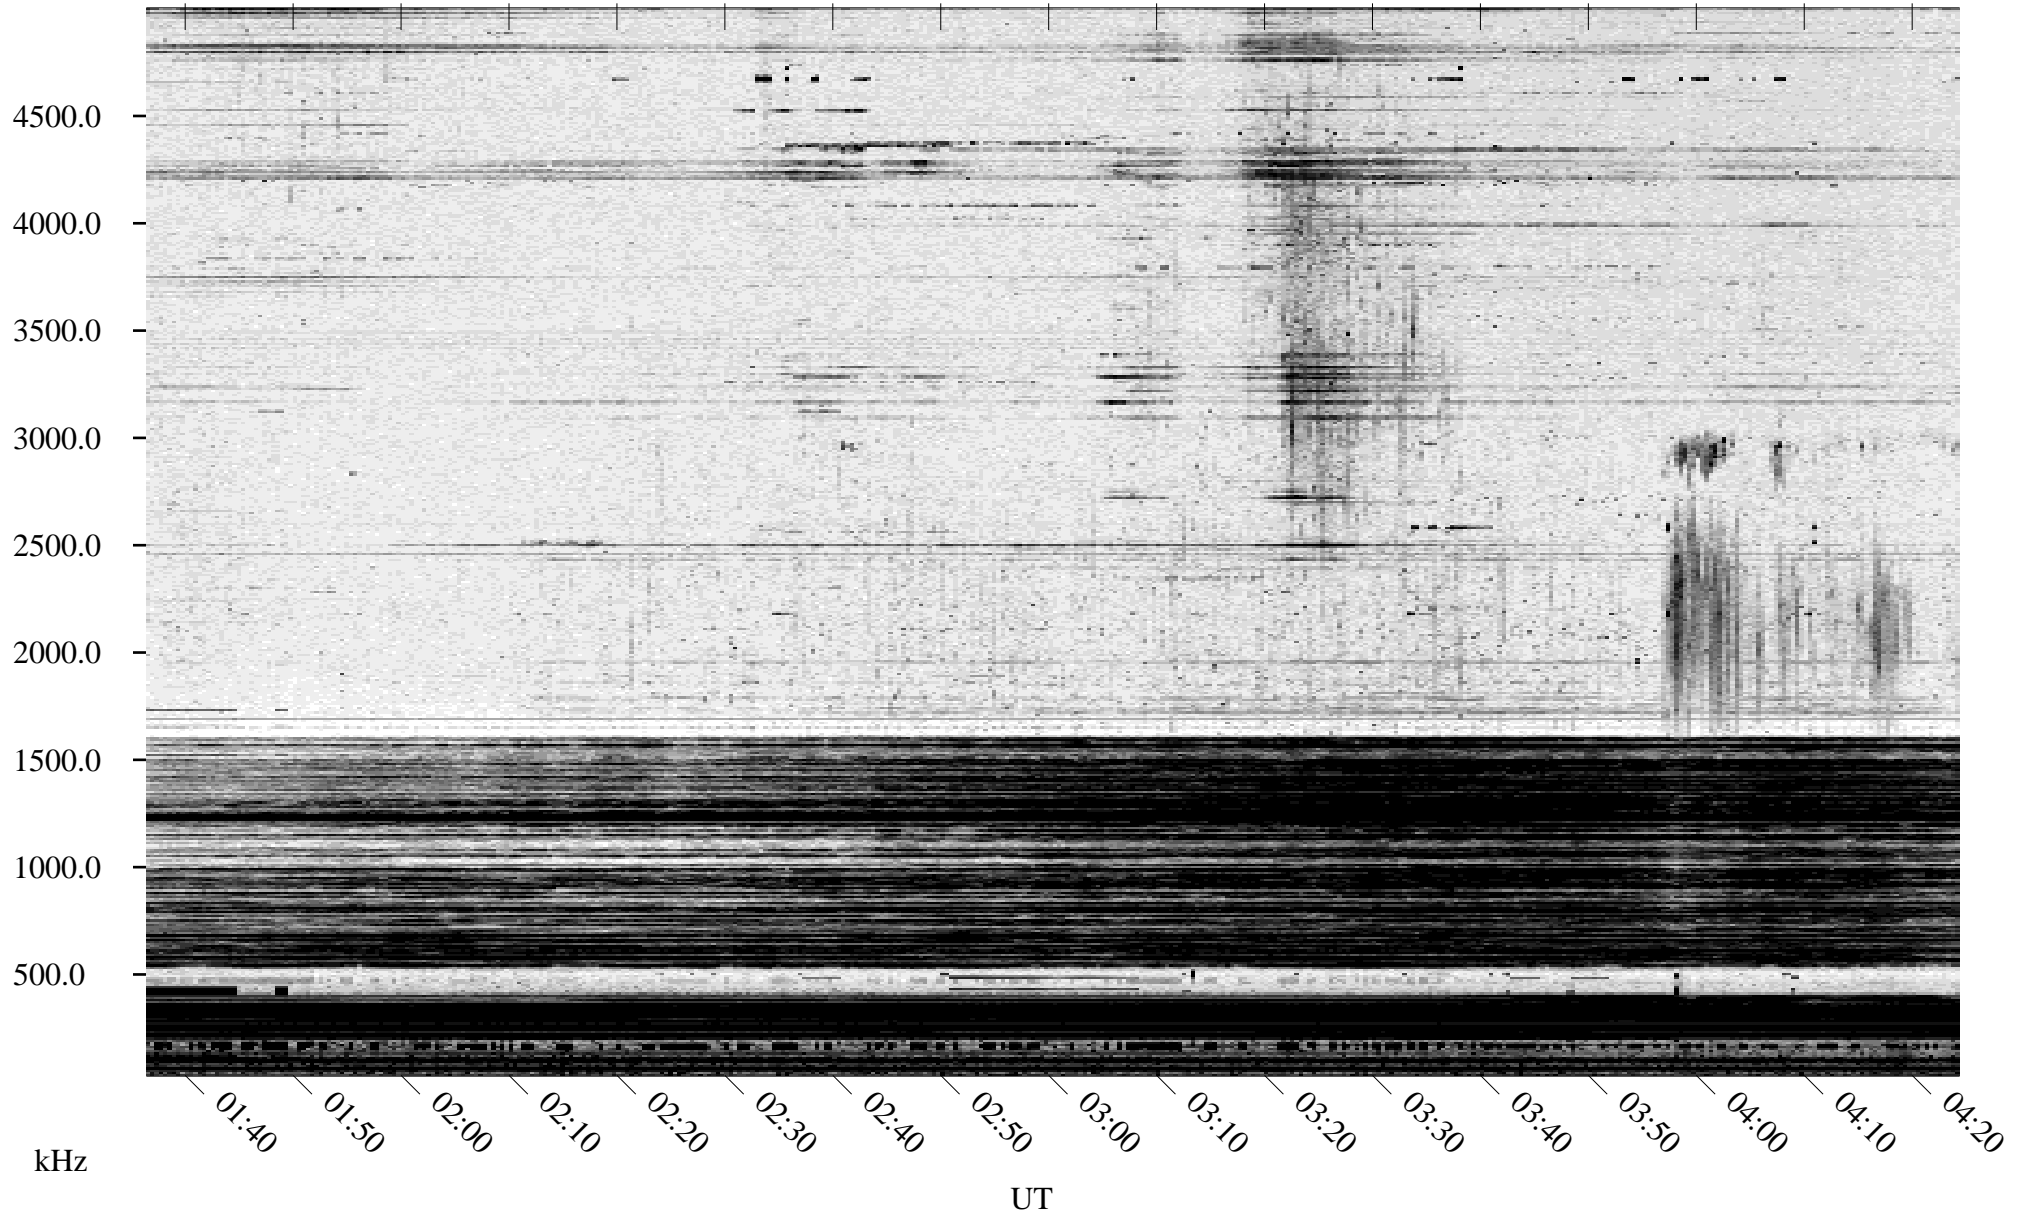

10/03/1994 Churchill, Manitoba

Linear Scale Black = 161 White = 15

ch94276l.r00m max_12

Page 1

10/03/1994 Churchill, Manitoba

Linear Scale Black = 161 White = 15

ch94276l.r00m max_12

Page 2

10/04/1994 Churchill, Manitoba

Linear Scale Black = 161 White = 15

ch94276l.r00m max_12

Page 3

10/04/1994 Churchill, Manitoba

Linear Scale Black = 161 White = 15

ch94276l.r00m max_12

Page 4

10/04/1994 Churchill, Manitoba

Linear Scale Black = 161 White = 15

ch94276l.r00m max_12

Page 5

10/04/1994 Churchill, Manitoba

Linear Scale Black = 161 White = 15

ch94276l.r00m max_12

Page 6

10/04/1994 Churchill, Manitoba

Linear Scale Black = 161 White = 15

ch94276l.r00m max_12

Page 7

10/04/1994 Churchill, Manitoba

Linear Scale Black = 161 White = 15

ch94276l.r00m max_12