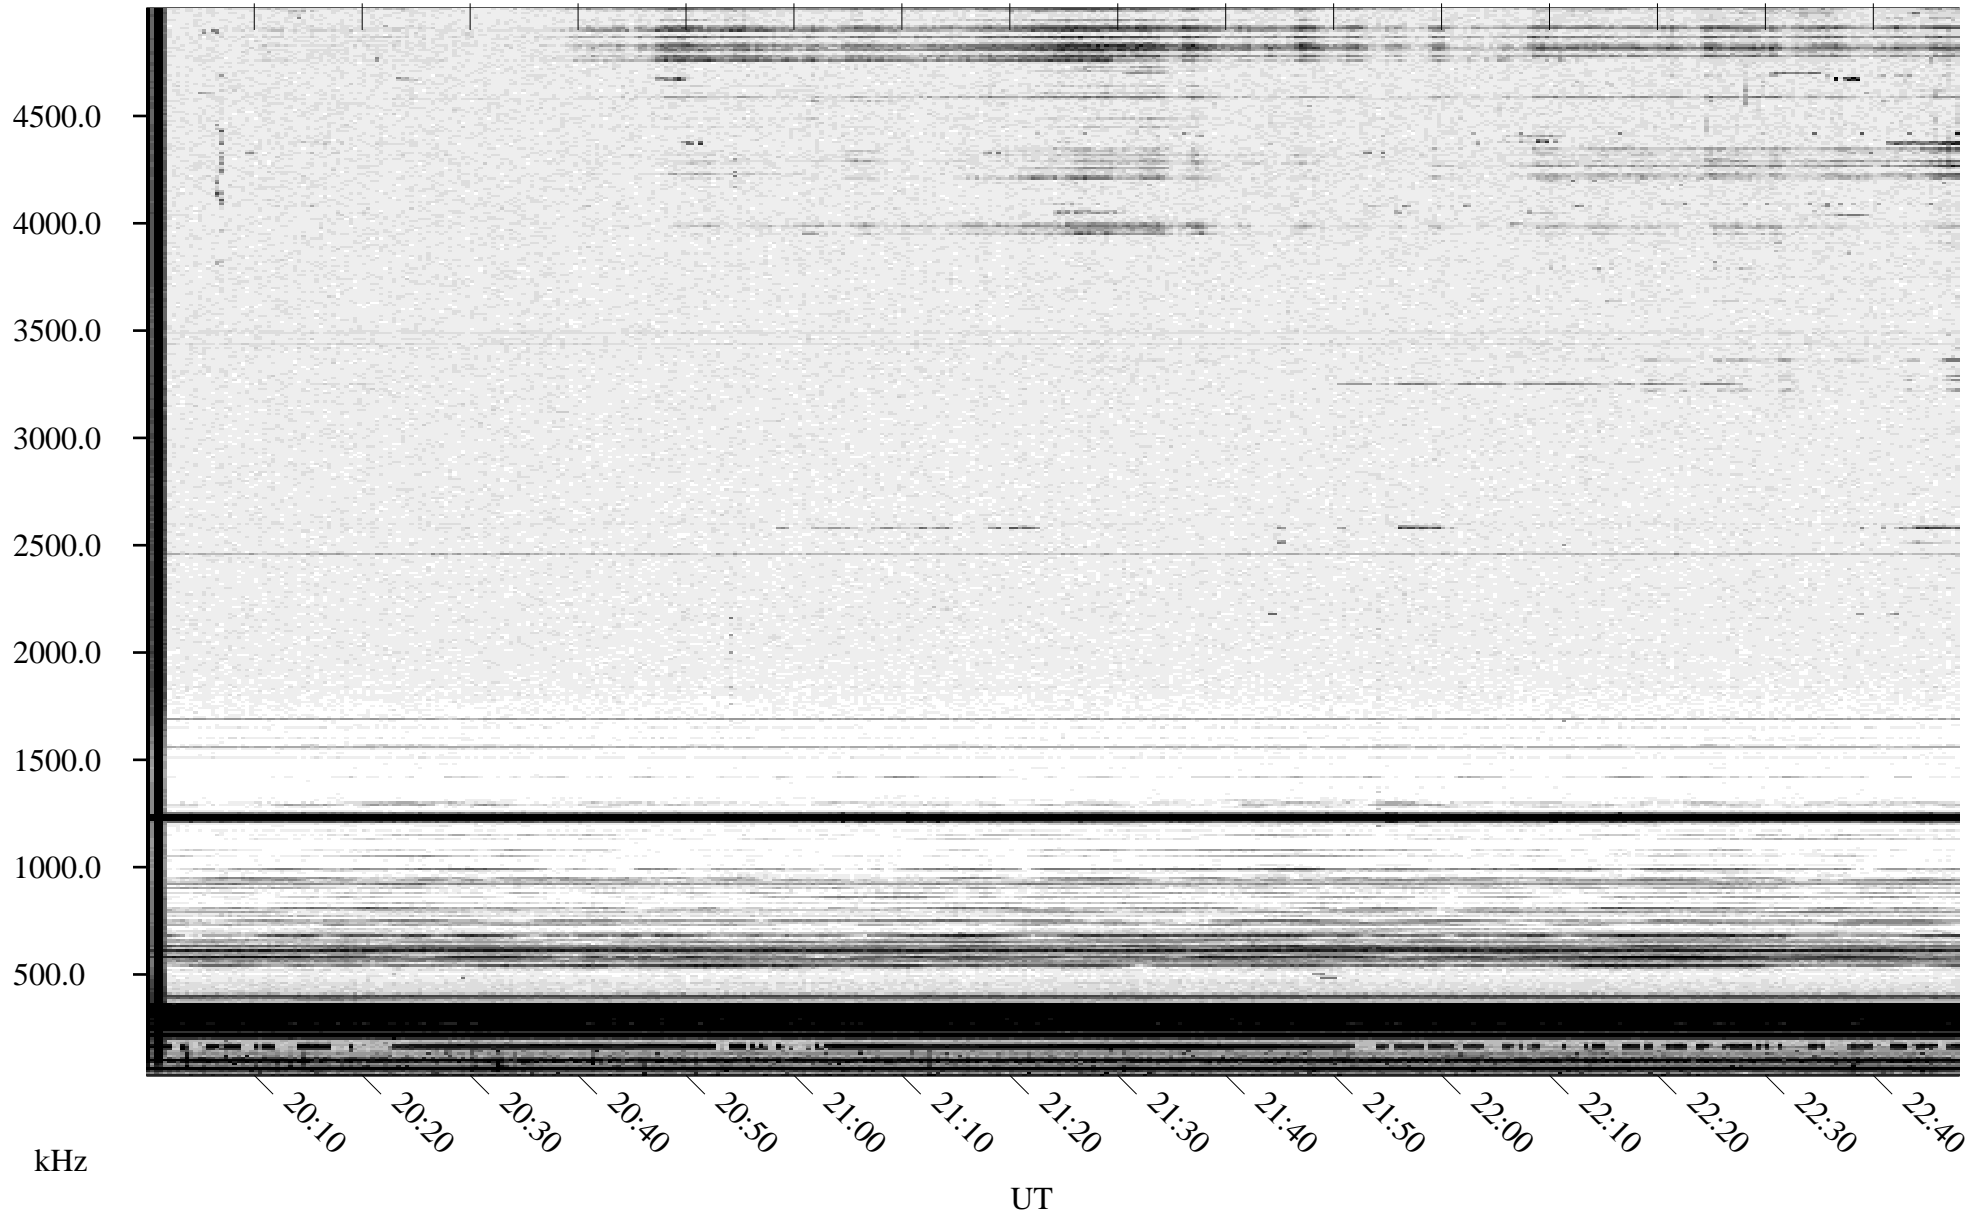

10/03/1994 Churchill, Manitoba

Linear Scale Black = 161 White = 15

ch94276l.r00m max_12

Page 1

10/03/1994 Churchill, Manitoba

Linear Scale Black = 161 White = 15

ch94276l.r00m max_12

Page 2

10/04/1994 Churchill, Manitoba

Linear Scale Black = 161 White = 15

ch94276l.r00m max_12

Page 3

10/04/1994 Churchill, Manitoba

Linear Scale Black = 161 White = 15

ch94276l.r00m max_12

Page 4

10/04/1994 Churchill, Manitoba

Linear Scale Black = 161 White = 15

ch94276l.r00m max_12

Page 5

10/04/1994 Churchill, Manitoba

Linear Scale Black = 161 White = 15

ch94276l.r00m max_12

Page 6

10/04/1994 Churchill, Manitoba

Linear Scale Black = 161 White = 15

ch94276l.r00m max_12

Page 7

10/04/1994 Churchill, Manitoba

Linear Scale Black = 161 White = 15

ch94276l.r00m max_12