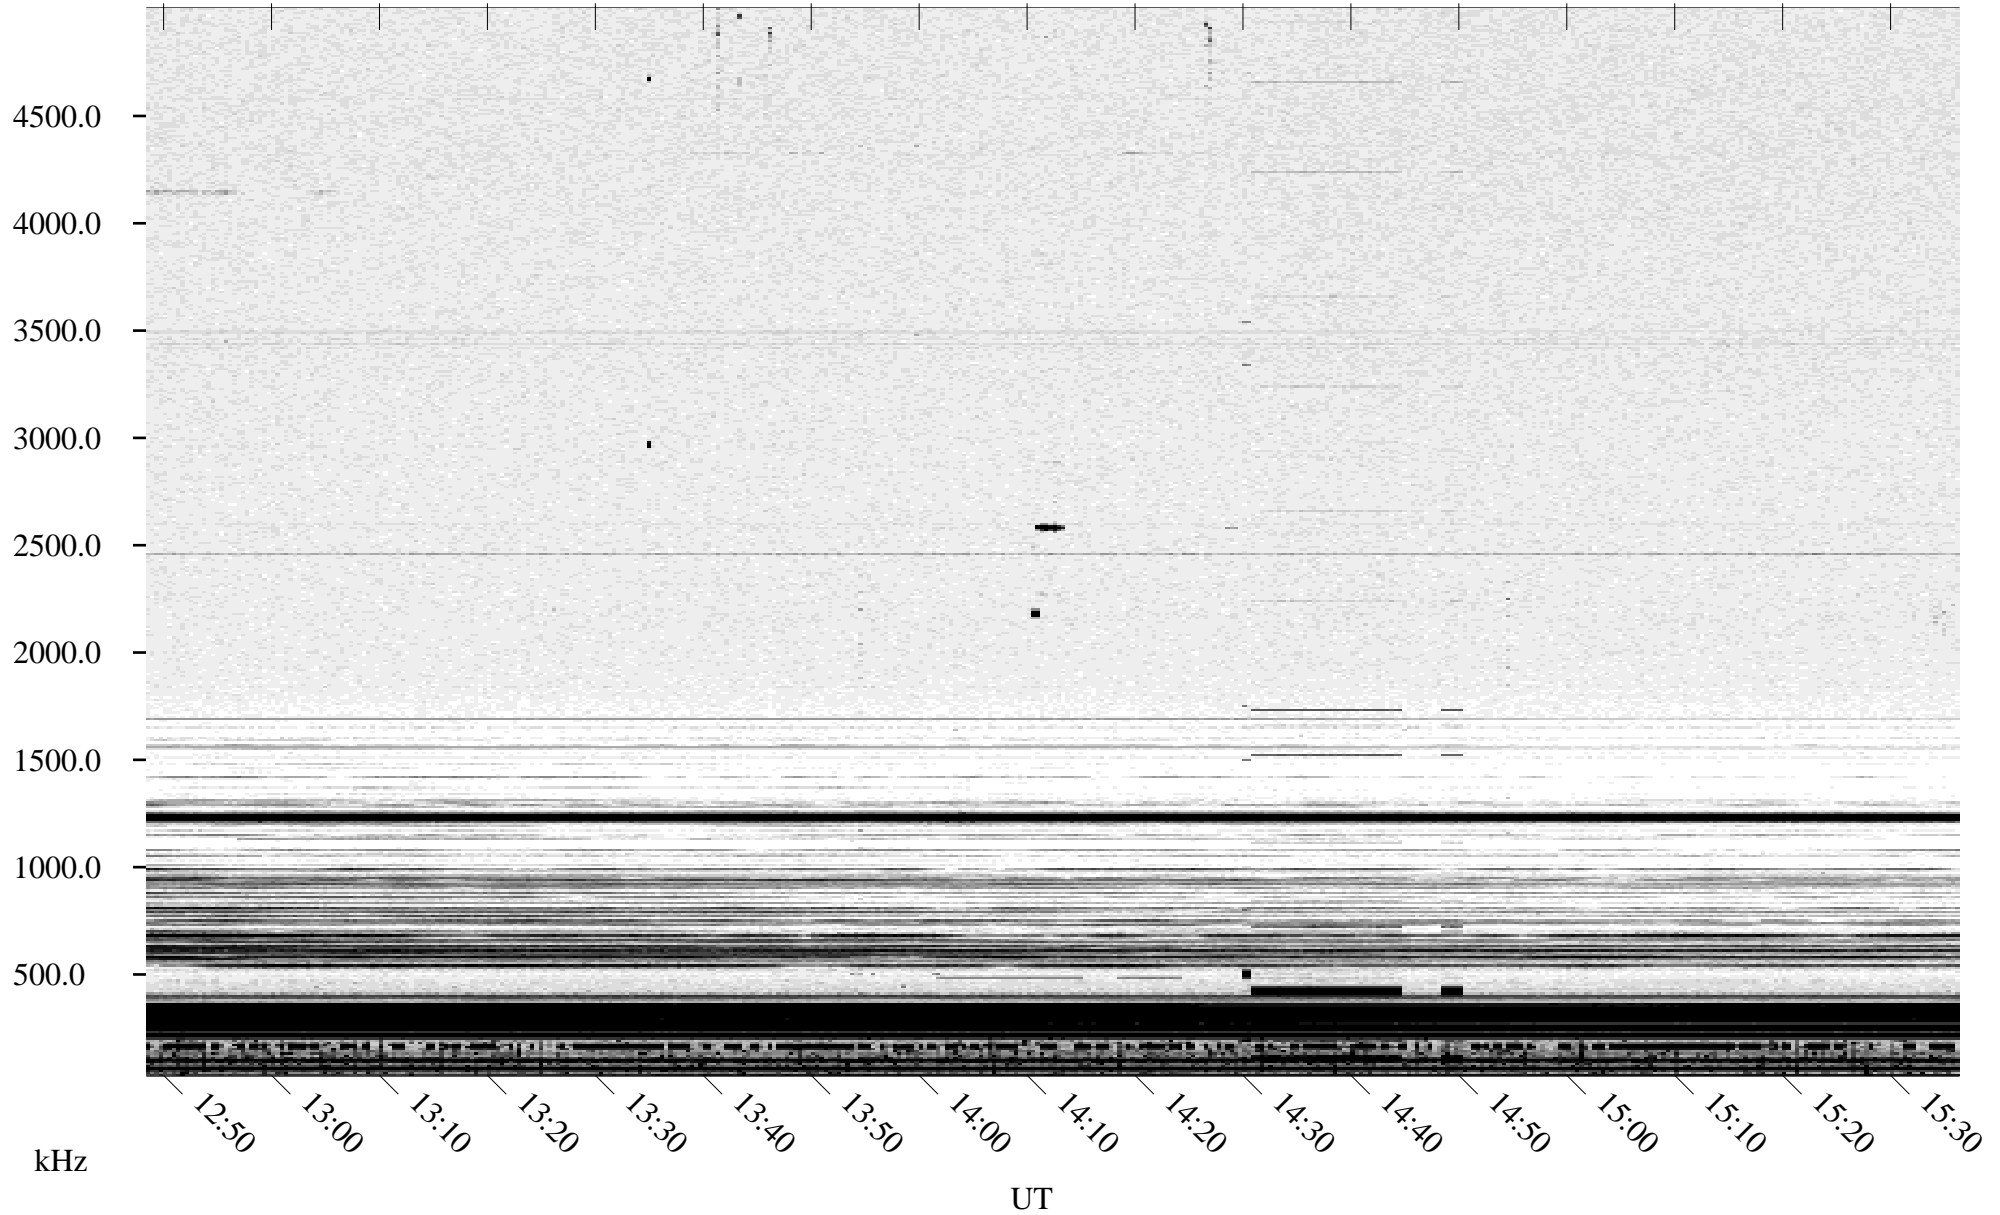

10/03/1994 Churchill, Manitoba

Linear Scale Black = 161 White = 15

ch94276l.r00m max_12

Page 1

10/03/1994 Churchill, Manitoba

Linear Scale Black = 161 White = 15

ch94276l.r00m max_12

Page 2

10/04/1994 Churchill, Manitoba

Linear Scale Black = 161 White = 15

ch94276l.r00m max_12

Page 3

10/04/1994 Churchill, Manitoba

Linear Scale Black = 161 White = 15

ch94276l.r00m max_12

Page 4

10/04/1994 Churchill, Manitoba

Linear Scale Black = 161 White = 15

ch94276l.r00m max_12

Page 5

10/04/1994 Churchill, Manitoba

Linear Scale Black = 161 White = 15

ch94276l.r00m max_12

Page 6

10/04/1994 Churchill, Manitoba

Linear Scale Black = 161 White = 15

ch94276l.r00m max_12

Page 7

10/04/1994 Churchill, Manitoba

Linear Scale Black = 161 White = 15

ch94276l.r00m max_12