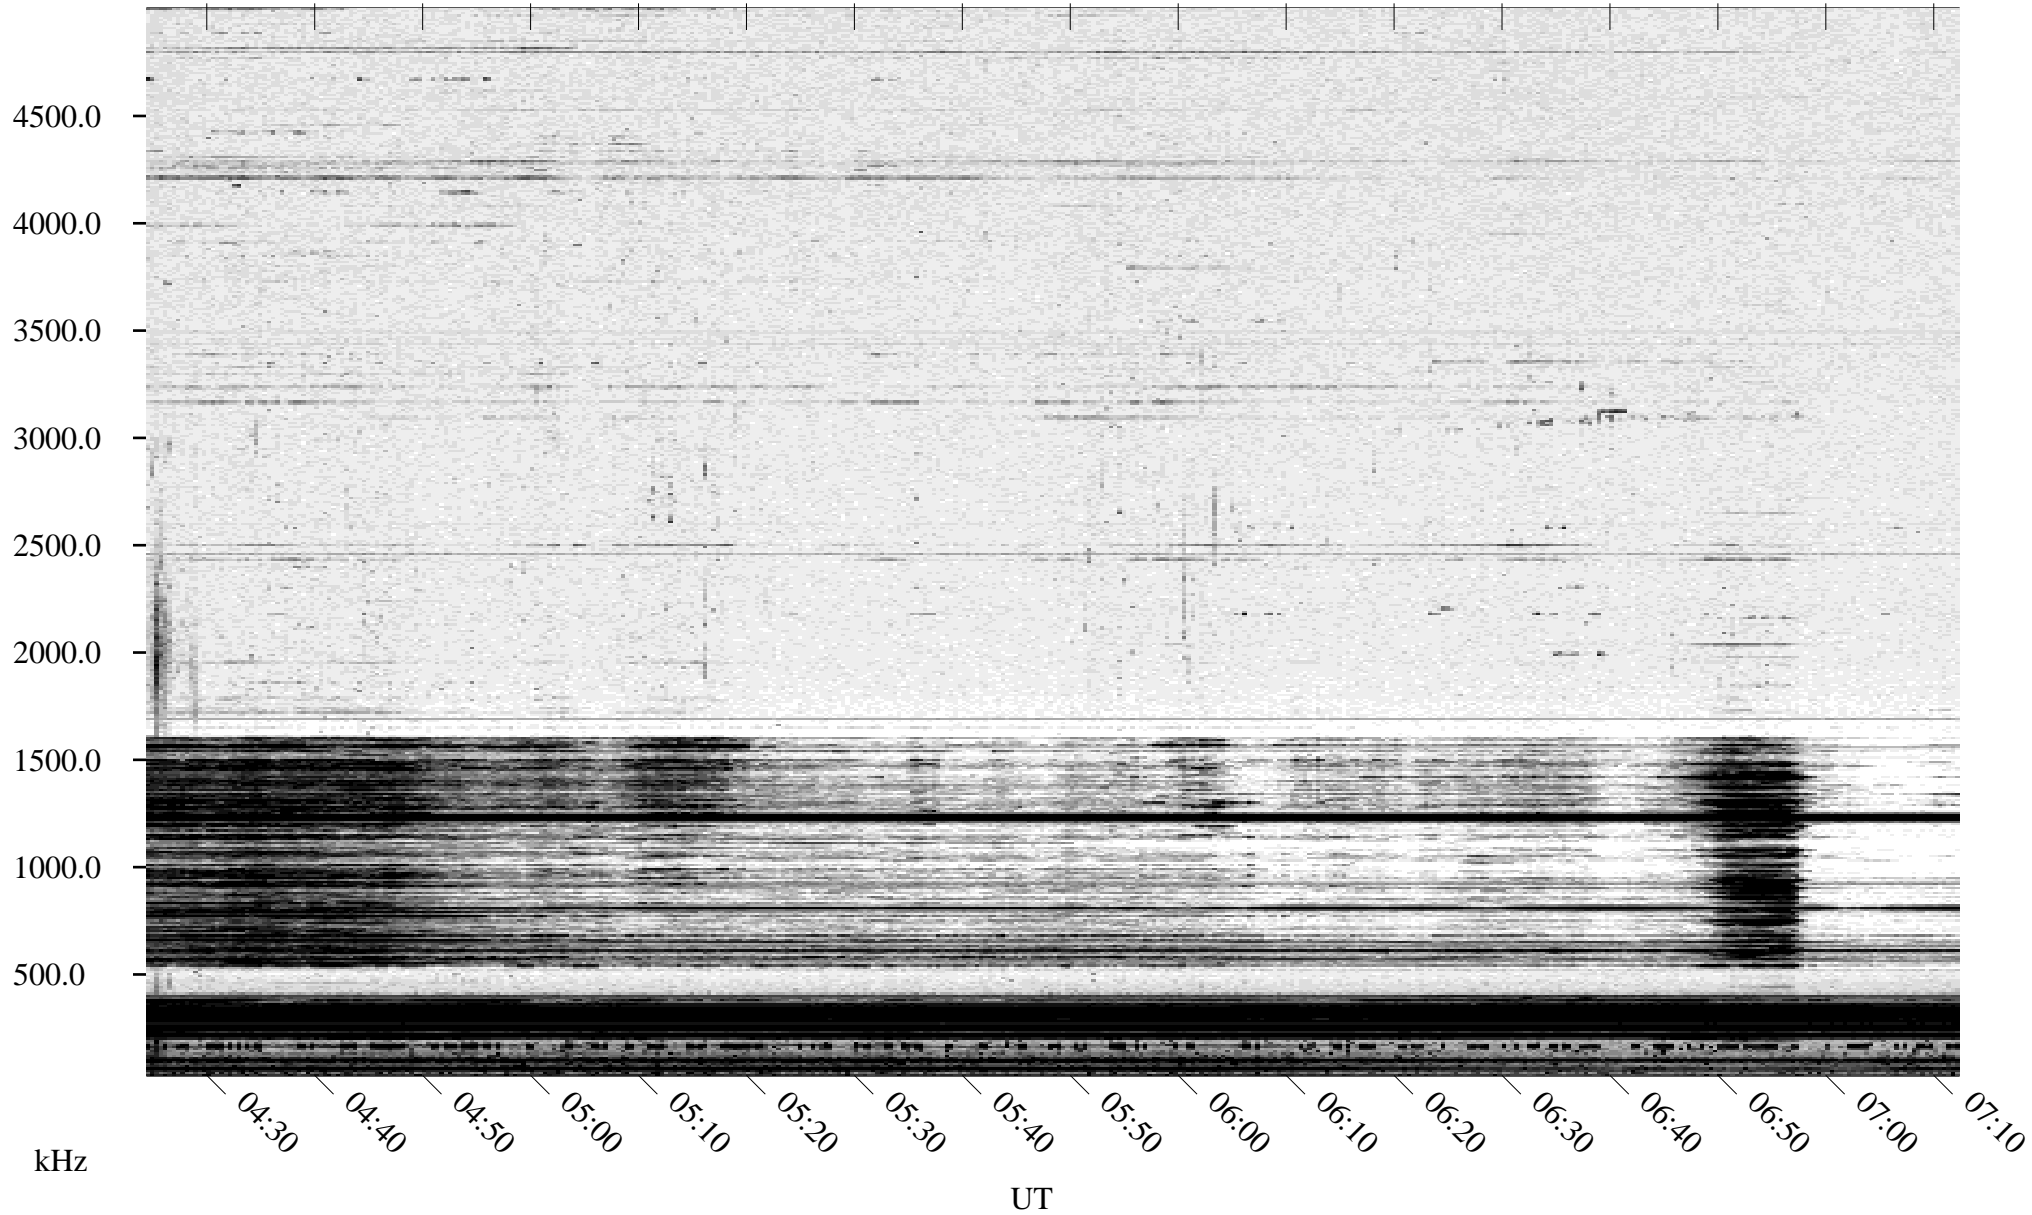

10/03/1994 Churchill, Manitoba

Linear Scale Black = 161 White = 15

ch94276l.r00m max_12

Page 1

10/03/1994 Churchill, Manitoba

Linear Scale Black = 161 White = 15

ch94276l.r00m max_12

Page 2

10/04/1994 Churchill, Manitoba

Linear Scale Black = 161 White = 15

ch94276l.r00m max_12

Page 3

10/04/1994 Churchill, Manitoba

Linear Scale Black = 161 White = 15

ch94276l.r00m max_12

Page 4

10/04/1994 Churchill, Manitoba

Linear Scale Black = 161 White = 15

ch94276l.r00m max_12

Page 5

10/04/1994 Churchill, Manitoba

Linear Scale Black = 161 White = 15

ch94276l.r00m max_12

Page 6

10/04/1994 Churchill, Manitoba

Linear Scale Black = 161 White = 15

ch94276l.r00m max_12

Page 7

10/04/1994 Churchill, Manitoba

Linear Scale Black = 161 White = 15

ch94276l.r00m max_12