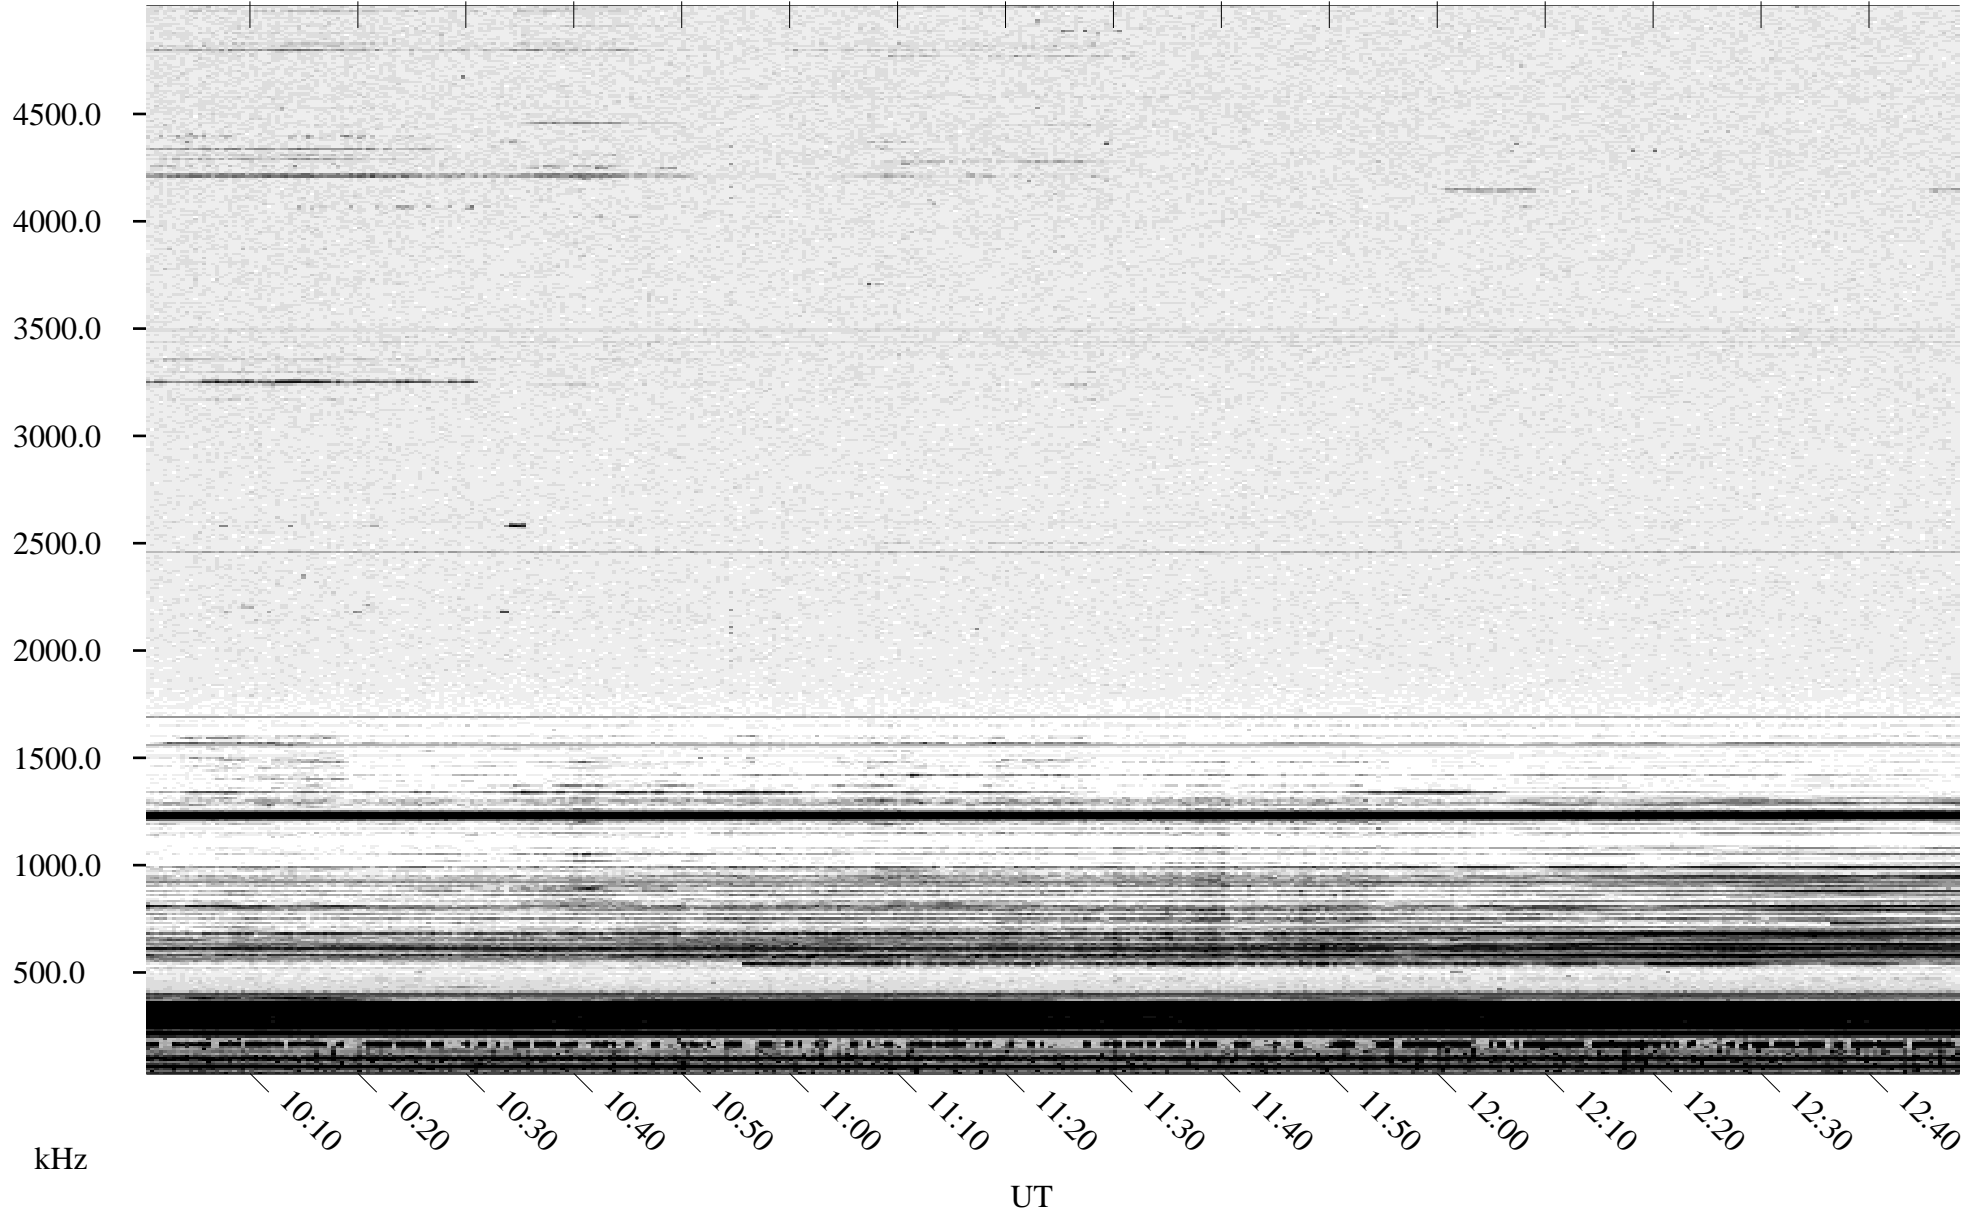

10/03/1994 Churchill, Manitoba

Linear Scale Black = 161 White = 15

ch94276l.r00m max_12

Page 1

10/03/1994 Churchill, Manitoba

Linear Scale Black = 161 White = 15

ch94276l.r00m max_12

Page 2

10/04/1994 Churchill, Manitoba

Linear Scale Black = 161 White = 15

ch94276l.r00m max_12

Page 3

10/04/1994 Churchill, Manitoba

Linear Scale Black = 161 White = 15

ch94276l.r00m max_12

Page 4

10/04/1994 Churchill, Manitoba

Linear Scale Black = 161 White = 15

ch94276l.r00m max_12

Page 5

10/04/1994 Churchill, Manitoba

Linear Scale Black = 161 White = 15

ch94276l.r00m max_12

Page 6

10/04/1994 Churchill, Manitoba

Linear Scale Black = 161 White = 15

ch94276l.r00m max_12

Page 7

10/04/1994 Churchill, Manitoba

Linear Scale Black = 161 White = 15

ch94276l.r00m max_12