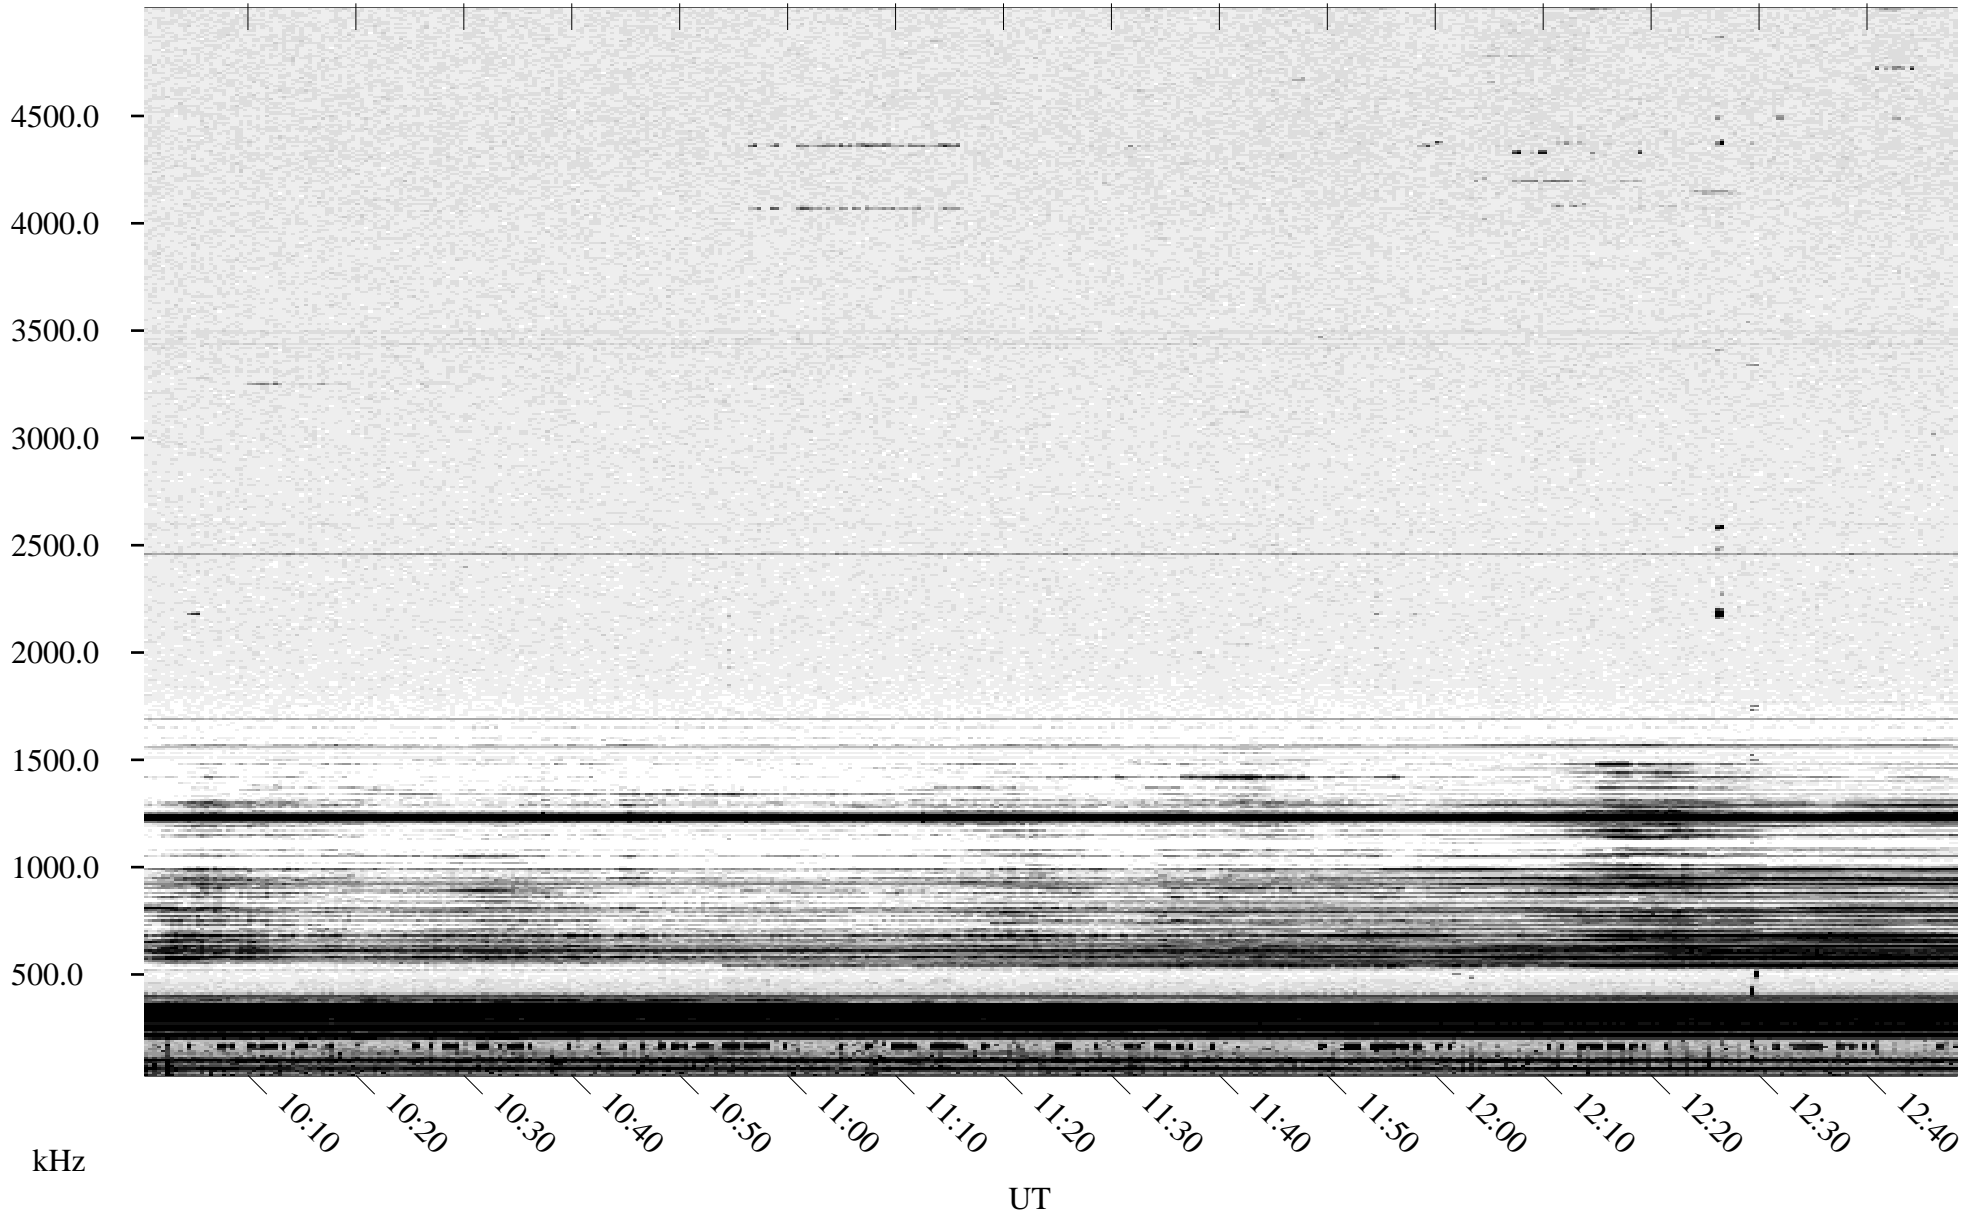

10/04/1994 Churchill, Manitoba

Linear Scale Black = 161 White = 15

ch942771l.r00m max_12

Page 1

10/04/1994 Churchill, Manitoba

Linear Scale Black = 161 White = 15

ch942771l.r00m max_12

Page 2

10/05/1994 Churchill, Manitoba

Linear Scale Black = 161 White = 15

ch942771.r00m max_12

Page 3

10/05/1994 Churchill, Manitoba

Linear Scale Black = 161 White = 15

ch942771l.r00m max_12

Page 4

10/05/1994 Churchill, Manitoba

Linear Scale Black = 161 White = 15

ch942771l.r00m max_12

Page 5

10/05/1994 Churchill, Manitoba

Linear Scale Black = 161 White = 15

ch942771.r00m max_12

Page 6

10/05/1994 Churchill, Manitoba

Linear Scale Black = 161 White = 15

ch942771l.r00m max_12

Page 7

10/05/1994 Churchill, Manitoba

Linear Scale Black = 161 White = 15

ch942771.r00m max_12