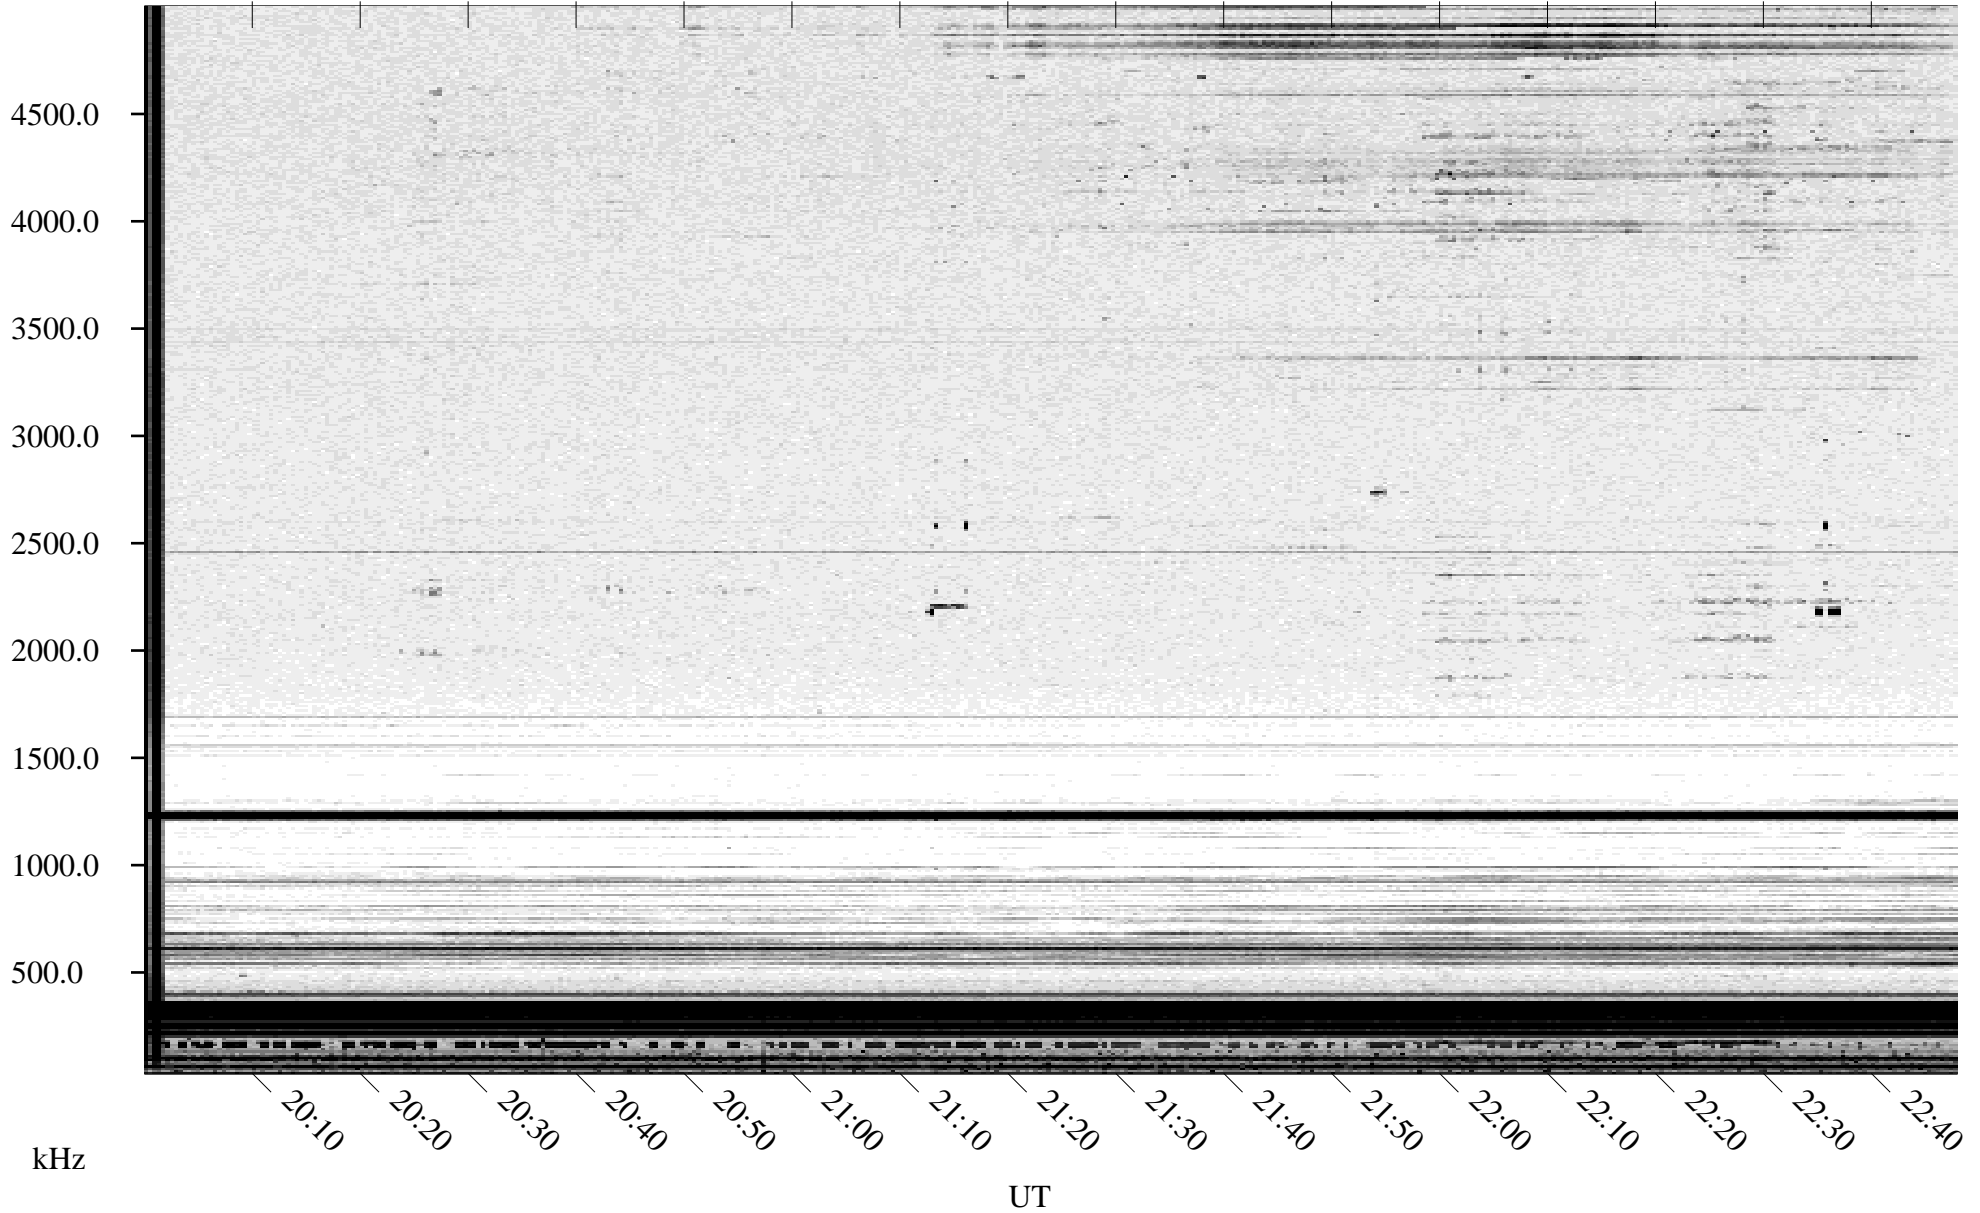

10/04/1994 Churchill, Manitoba

Linear Scale Black = 161 White = 15

ch942771l.r00m max_12

Page 1

10/04/1994 Churchill, Manitoba

Linear Scale Black = 161 White = 15

ch942771l.r00m max_12

Page 2

10/05/1994 Churchill, Manitoba

Linear Scale Black = 161 White = 15

ch942771.r00m max_12

Page 3

10/05/1994 Churchill, Manitoba

Linear Scale Black = 161 White = 15

ch942771l.r00m max_12

Page 4

10/05/1994 Churchill, Manitoba

Linear Scale Black = 161 White = 15

ch942771l.r00m max_12

Page 5

10/05/1994 Churchill, Manitoba

Linear Scale Black = 161 White = 15

ch942771.r00m max_12

Page 6

10/05/1994 Churchill, Manitoba

Linear Scale Black = 161 White = 15

ch942771l.r00m max_12

Page 7

10/05/1994 Churchill, Manitoba

Linear Scale Black = 161 White = 15

ch942771.r00m max_12