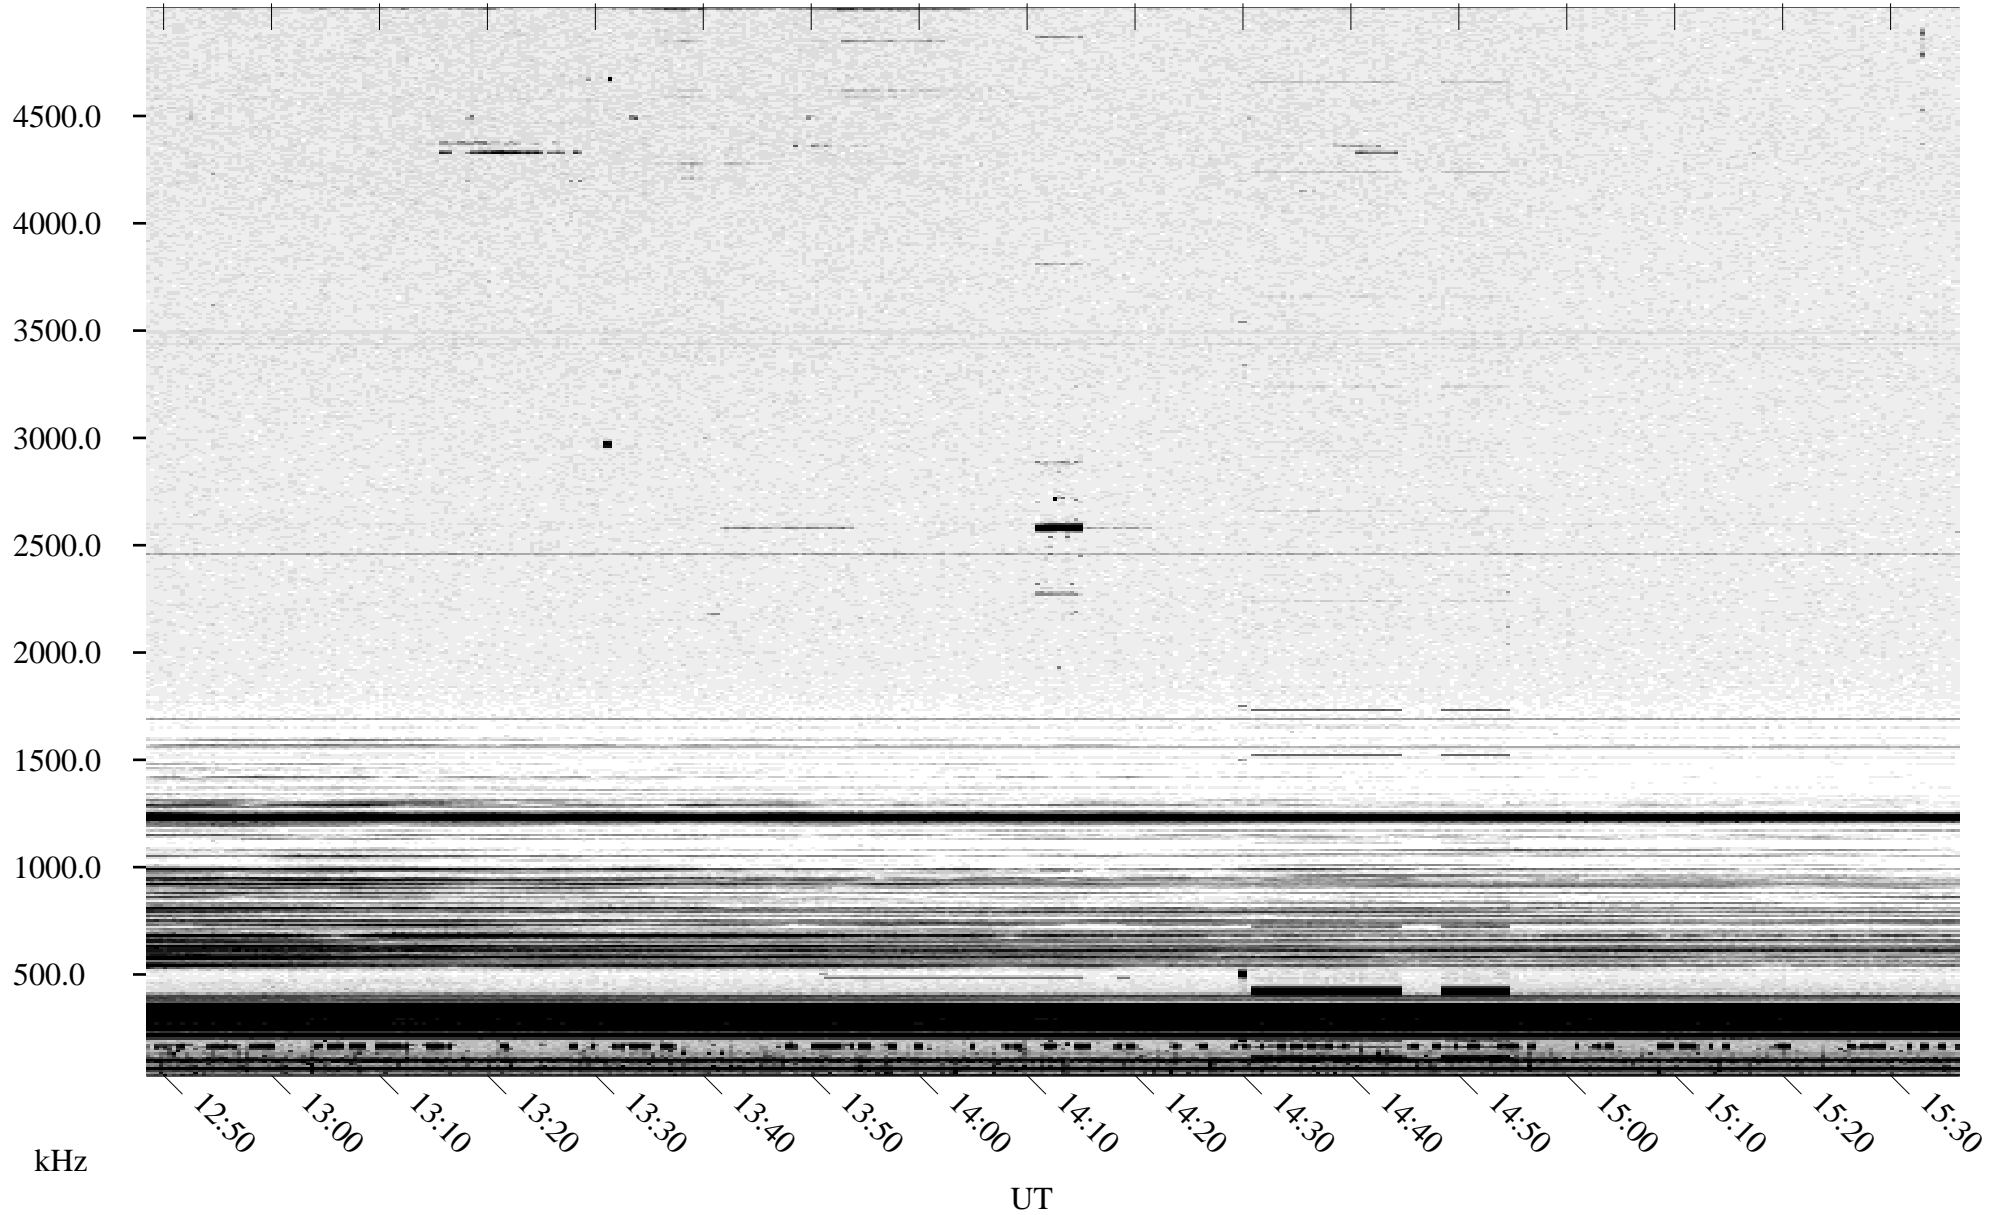

10/04/1994 Churchill, Manitoba

Linear Scale Black = 161 White = 15

ch942771l.r00m max_12

Page 1

10/04/1994 Churchill, Manitoba

Linear Scale Black = 161 White = 15

ch942771l.r00m max_12

Page 2

10/05/1994 Churchill, Manitoba

Linear Scale Black = 161 White = 15

ch942771.r00m max_12

Page 3

10/05/1994 Churchill, Manitoba

Linear Scale Black = 161 White = 15

ch942771l.r00m max_12

Page 4

10/05/1994 Churchill, Manitoba

Linear Scale Black = 161 White = 15

ch942771l.r00m max_12

Page 5

10/05/1994 Churchill, Manitoba

Linear Scale Black = 161 White = 15

ch942771.r00m max_12

Page 6

10/05/1994 Churchill, Manitoba

Linear Scale Black = 161 White = 15

ch942771l.r00m max_12

Page 7

10/05/1994 Churchill, Manitoba

Linear Scale Black = 161 White = 15

ch942771.r00m max_12