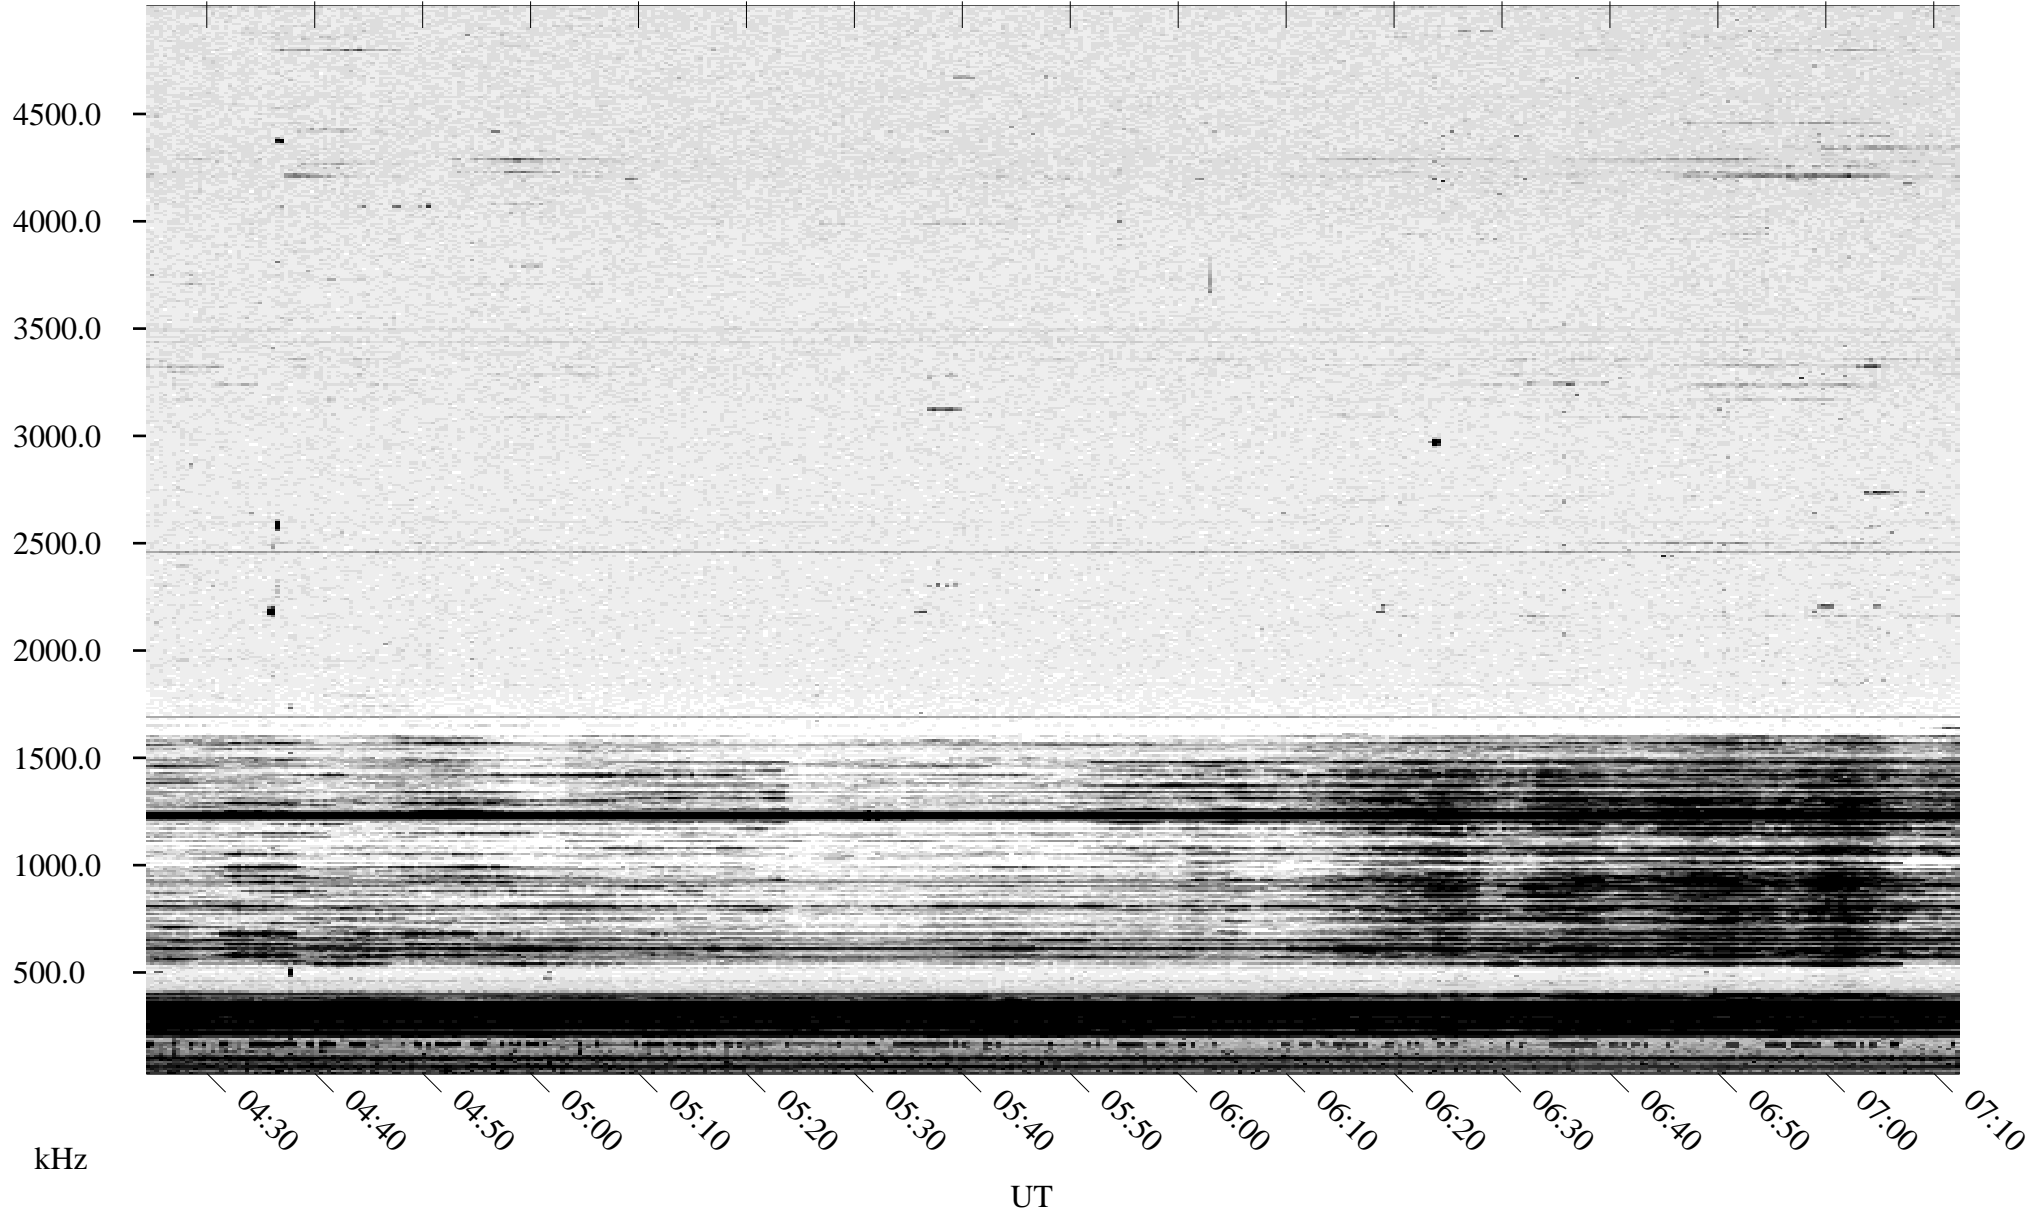

10/04/1994 Churchill, Manitoba

Linear Scale Black = 161 White = 15

ch942771l.r00m max_12

Page 1

10/04/1994 Churchill, Manitoba

Linear Scale Black = 161 White = 15

ch942771l.r00m max_12

Page 2

10/05/1994 Churchill, Manitoba

Linear Scale Black = 161 White = 15

ch942771.r00m max_12

Page 3

10/05/1994 Churchill, Manitoba

Linear Scale Black = 161 White = 15

ch942771l.r00m max_12

Page 4

10/05/1994 Churchill, Manitoba

Linear Scale Black = 161 White = 15

ch942771l.r00m max_12

Page 5

10/05/1994 Churchill, Manitoba

Linear Scale Black = 161 White = 15

ch942771.r00m max_12

Page 6

10/05/1994 Churchill, Manitoba

Linear Scale Black = 161 White = 15

ch942771l.r00m max_12

Page 7

10/05/1994 Churchill, Manitoba

Linear Scale Black = 161 White = 15

ch942771.r00m max_12