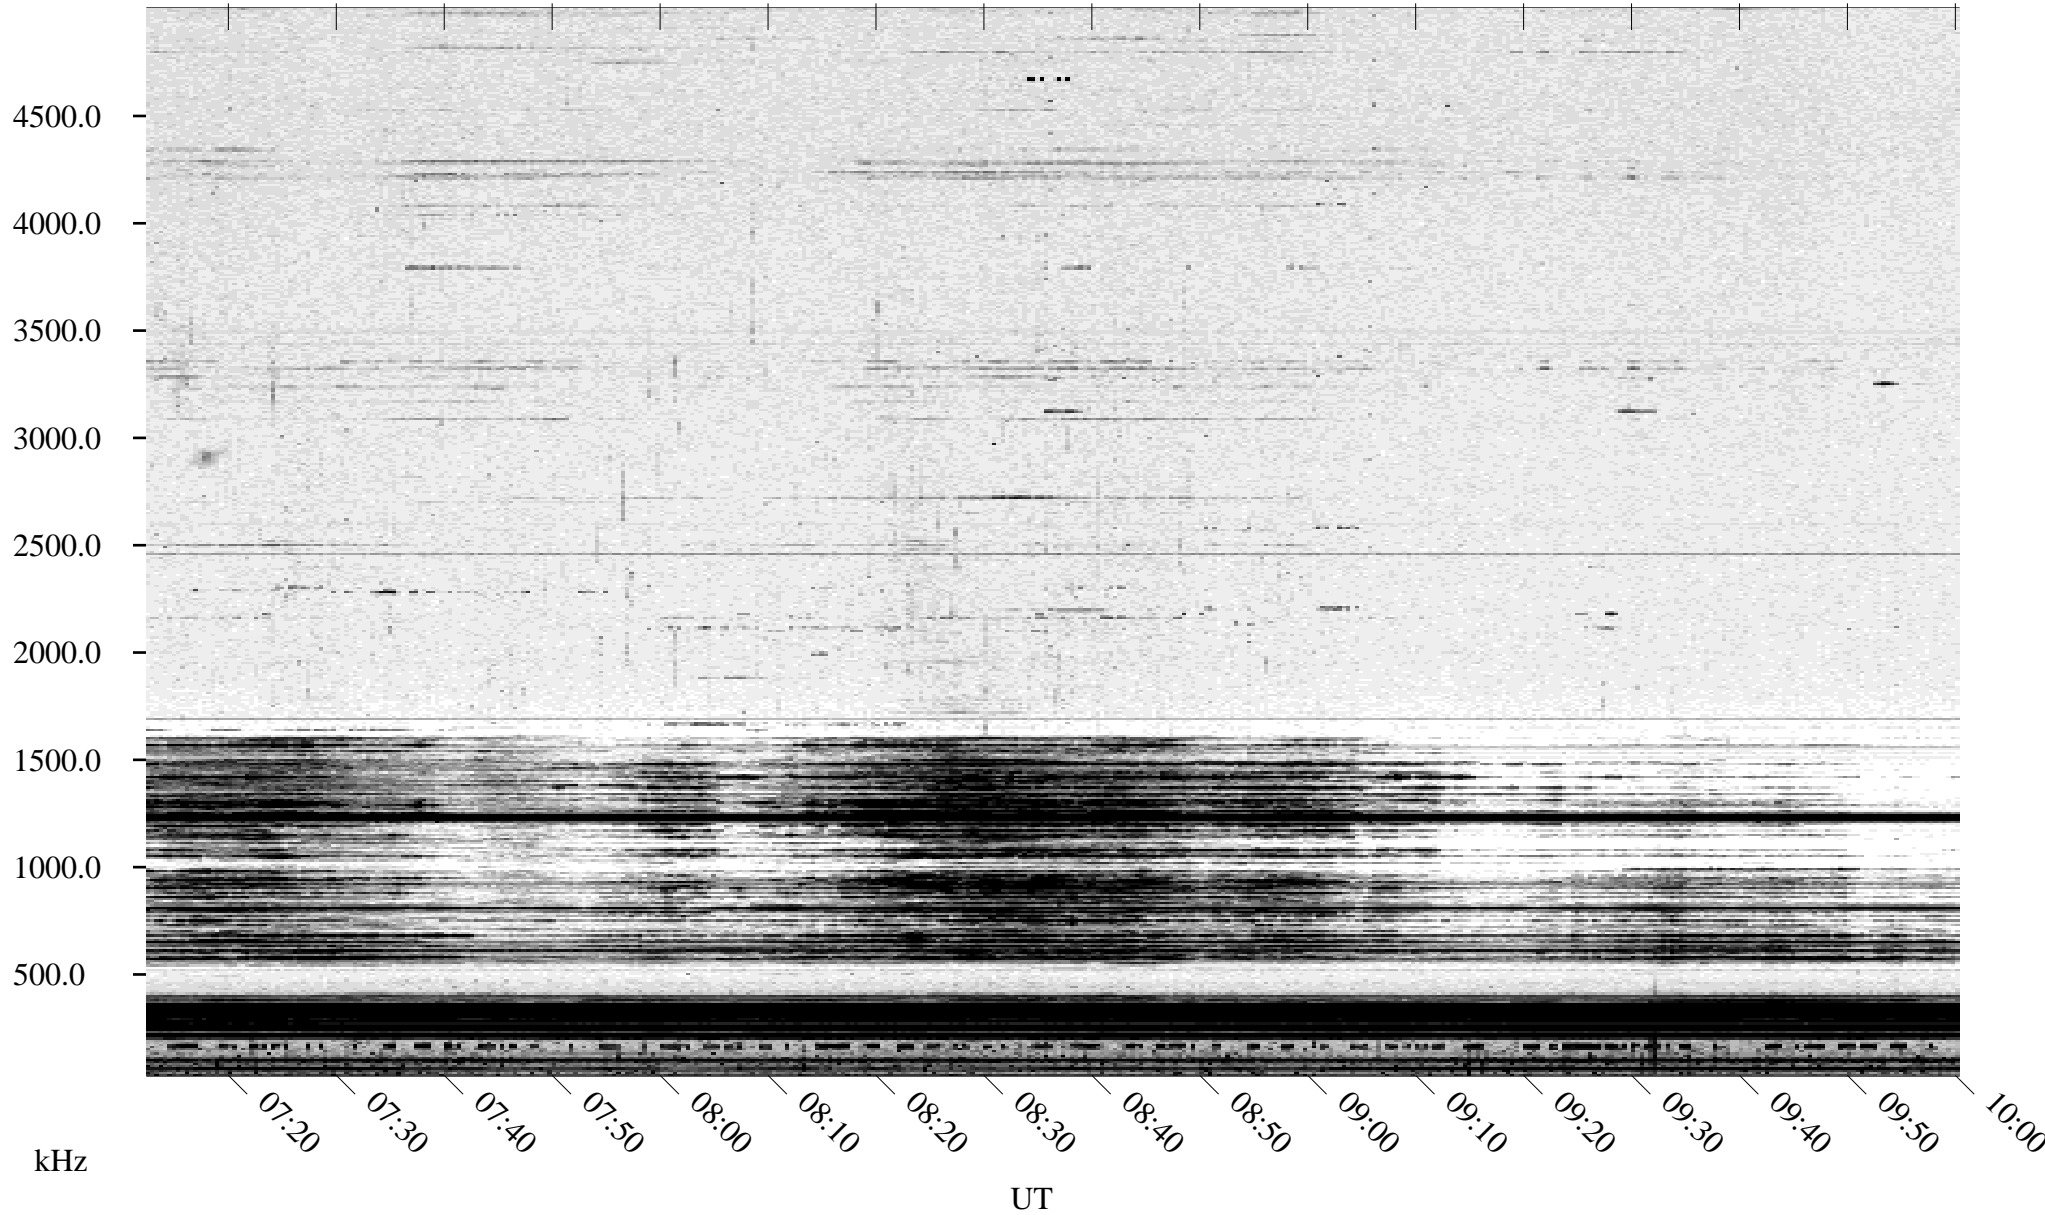

10/04/1994 Churchill, Manitoba

Linear Scale Black = 161 White = 15

ch942771l.r00m max_12

Page 1

10/04/1994 Churchill, Manitoba

Linear Scale Black = 161 White = 15

ch942771l.r00m max_12

Page 2

10/05/1994 Churchill, Manitoba

Linear Scale Black = 161 White = 15

ch942771.r00m max_12

Page 3

10/05/1994 Churchill, Manitoba

Linear Scale Black = 161 White = 15

ch942771l.r00m max_12

Page 4

10/05/1994 Churchill, Manitoba

Linear Scale Black = 161 White = 15

ch942771l.r00m max_12

Page 5

10/05/1994 Churchill, Manitoba

Linear Scale Black = 161 White = 15

ch942771.r00m max_12

Page 6

10/05/1994 Churchill, Manitoba

Linear Scale Black = 161 White = 15

ch942771l.r00m max_12

Page 7

10/05/1994 Churchill, Manitoba

Linear Scale Black = 161 White = 15

ch942771.r00m max_12