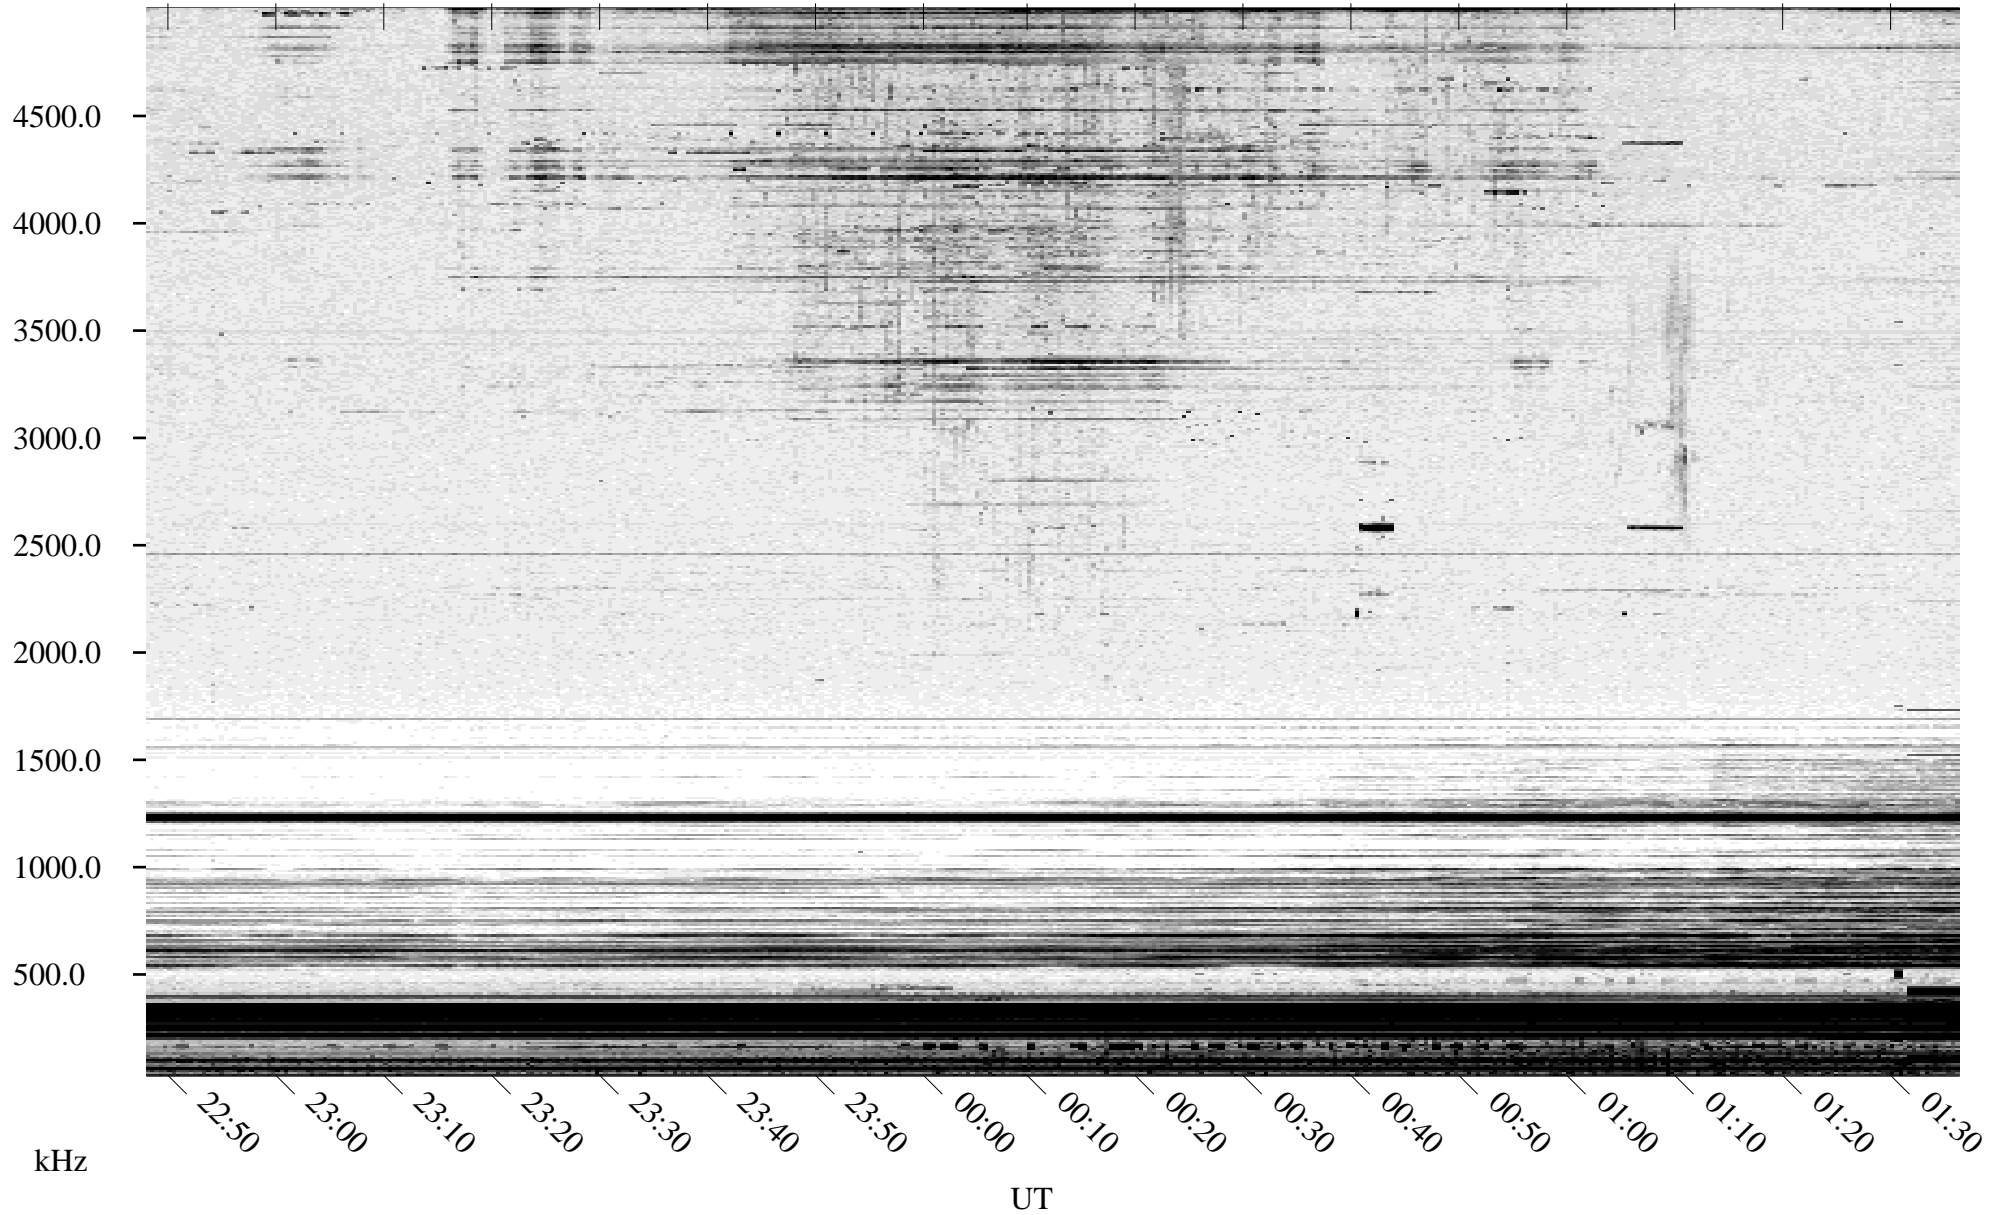

10/04/1994 Churchill, Manitoba

Linear Scale Black = 161 White = 15

ch942771l.r00m max_12

Page 1

10/04/1994 Churchill, Manitoba

Linear Scale Black = 161 White = 15

ch942771l.r00m max_12

Page 2

10/05/1994 Churchill, Manitoba

Linear Scale Black = 161 White = 15

ch942771.r00m max_12

Page 3

10/05/1994 Churchill, Manitoba

Linear Scale Black = 161 White = 15

ch942771l.r00m max_12

Page 4

10/05/1994 Churchill, Manitoba

Linear Scale Black = 161 White = 15

ch942771l.r00m max_12

Page 5

10/05/1994 Churchill, Manitoba

Linear Scale Black = 161 White = 15

ch942771.r00m max_12

Page 6

10/05/1994 Churchill, Manitoba

Linear Scale Black = 161 White = 15

ch942771l.r00m max_12

Page 7

10/05/1994 Churchill, Manitoba

Linear Scale Black = 161 White = 15

ch942771.r00m max_12