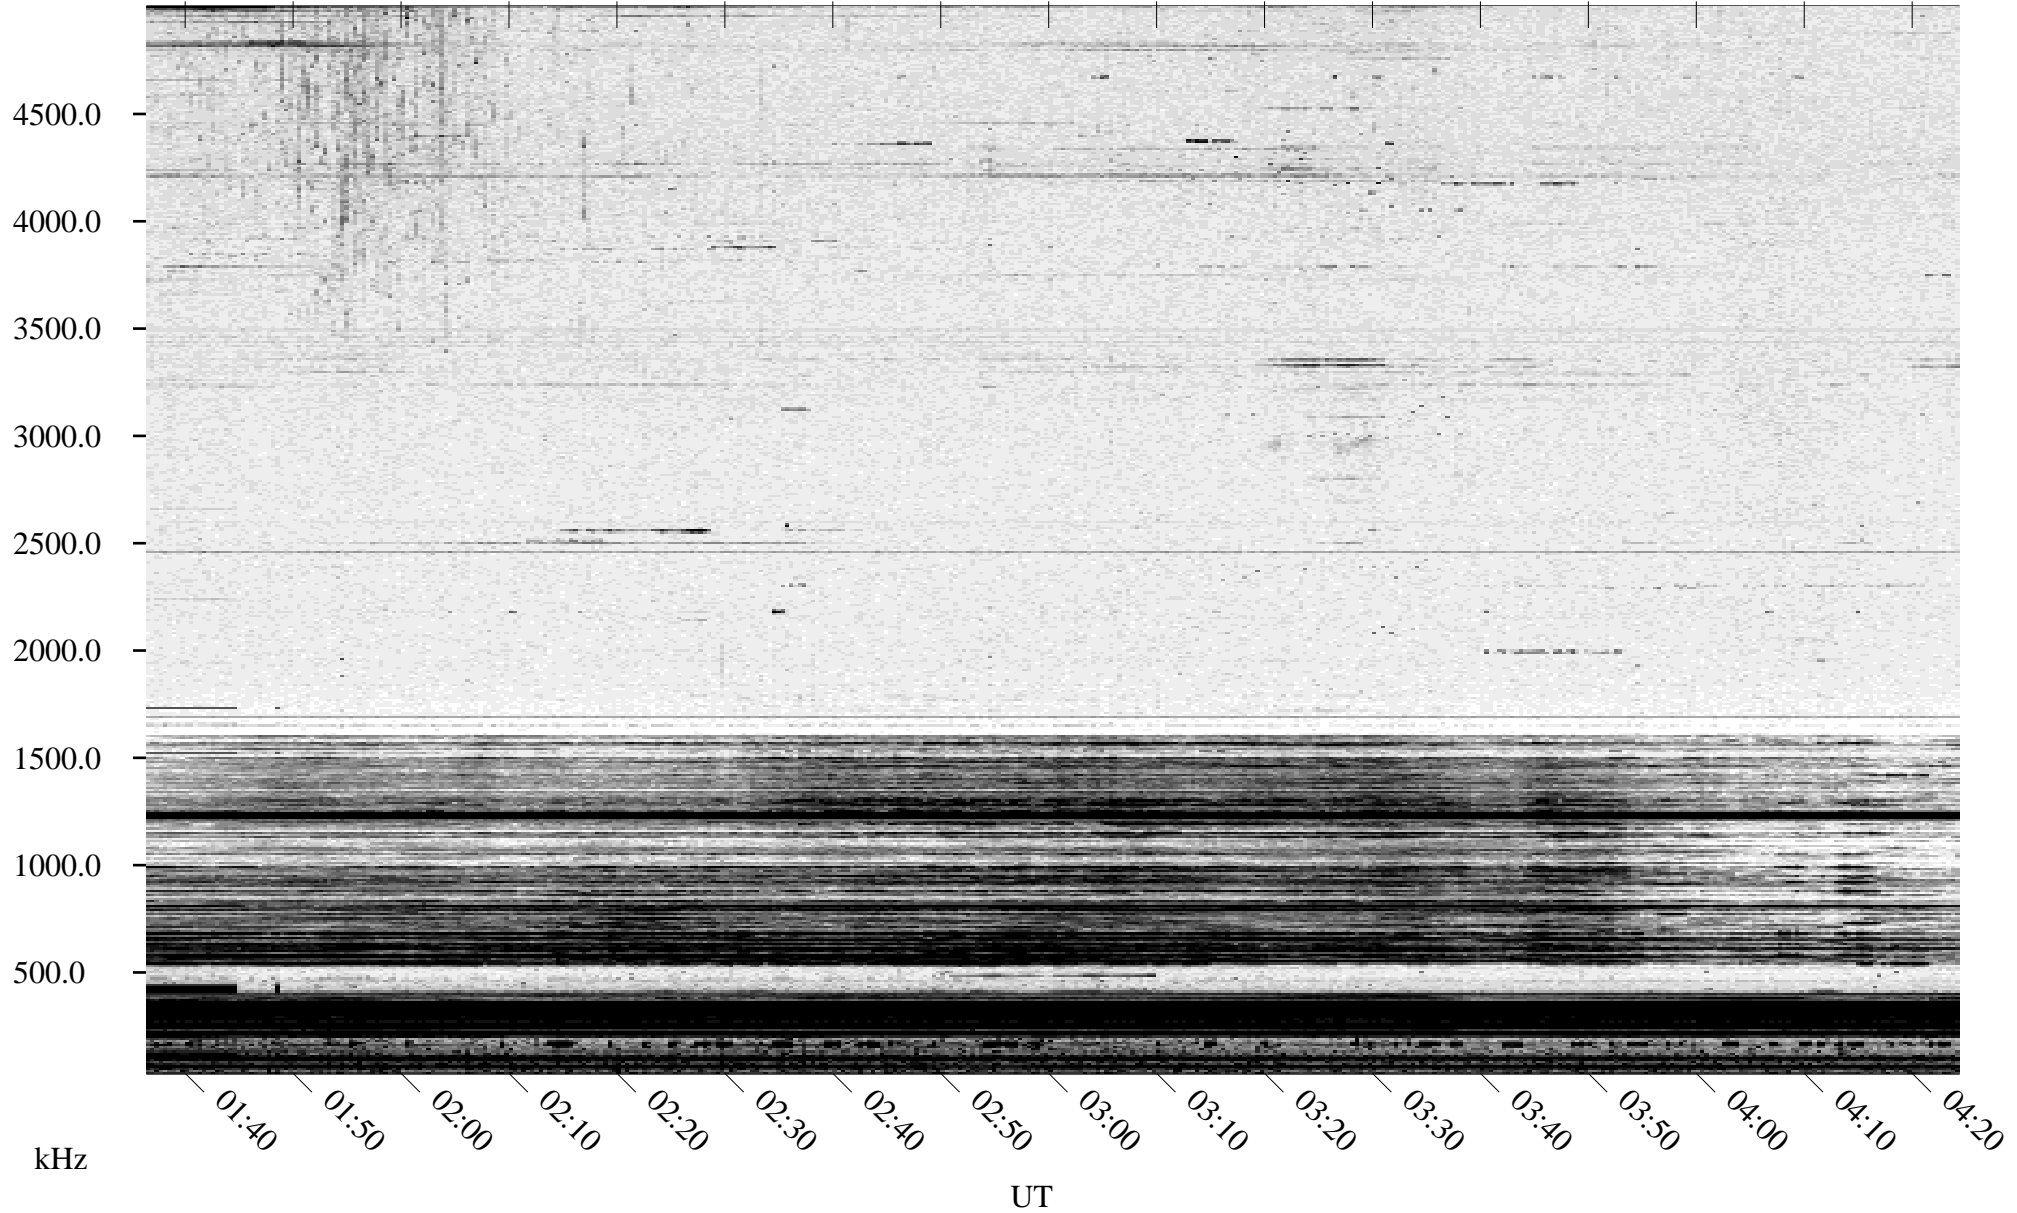

10/04/1994 Churchill, Manitoba

Linear Scale Black = 161 White = 15

ch942771l.r00m max_12

Page 1

10/04/1994 Churchill, Manitoba

Linear Scale Black = 161 White = 15

ch942771l.r00m max_12

Page 2

10/05/1994 Churchill, Manitoba

Linear Scale Black = 161 White = 15

ch942771.r00m max_12

Page 3

10/05/1994 Churchill, Manitoba

Linear Scale Black = 161 White = 15

ch942771l.r00m max_12

Page 4

10/05/1994 Churchill, Manitoba

Linear Scale Black = 161 White = 15

ch942771l.r00m max_12

Page 5

10/05/1994 Churchill, Manitoba

Linear Scale Black = 161 White = 15

ch942771.r00m max_12

Page 6

10/05/1994 Churchill, Manitoba

Linear Scale Black = 161 White = 15

ch942771l.r00m max_12

Page 7

10/05/1994 Churchill, Manitoba

Linear Scale Black = 161 White = 15

ch942771.r00m max_12