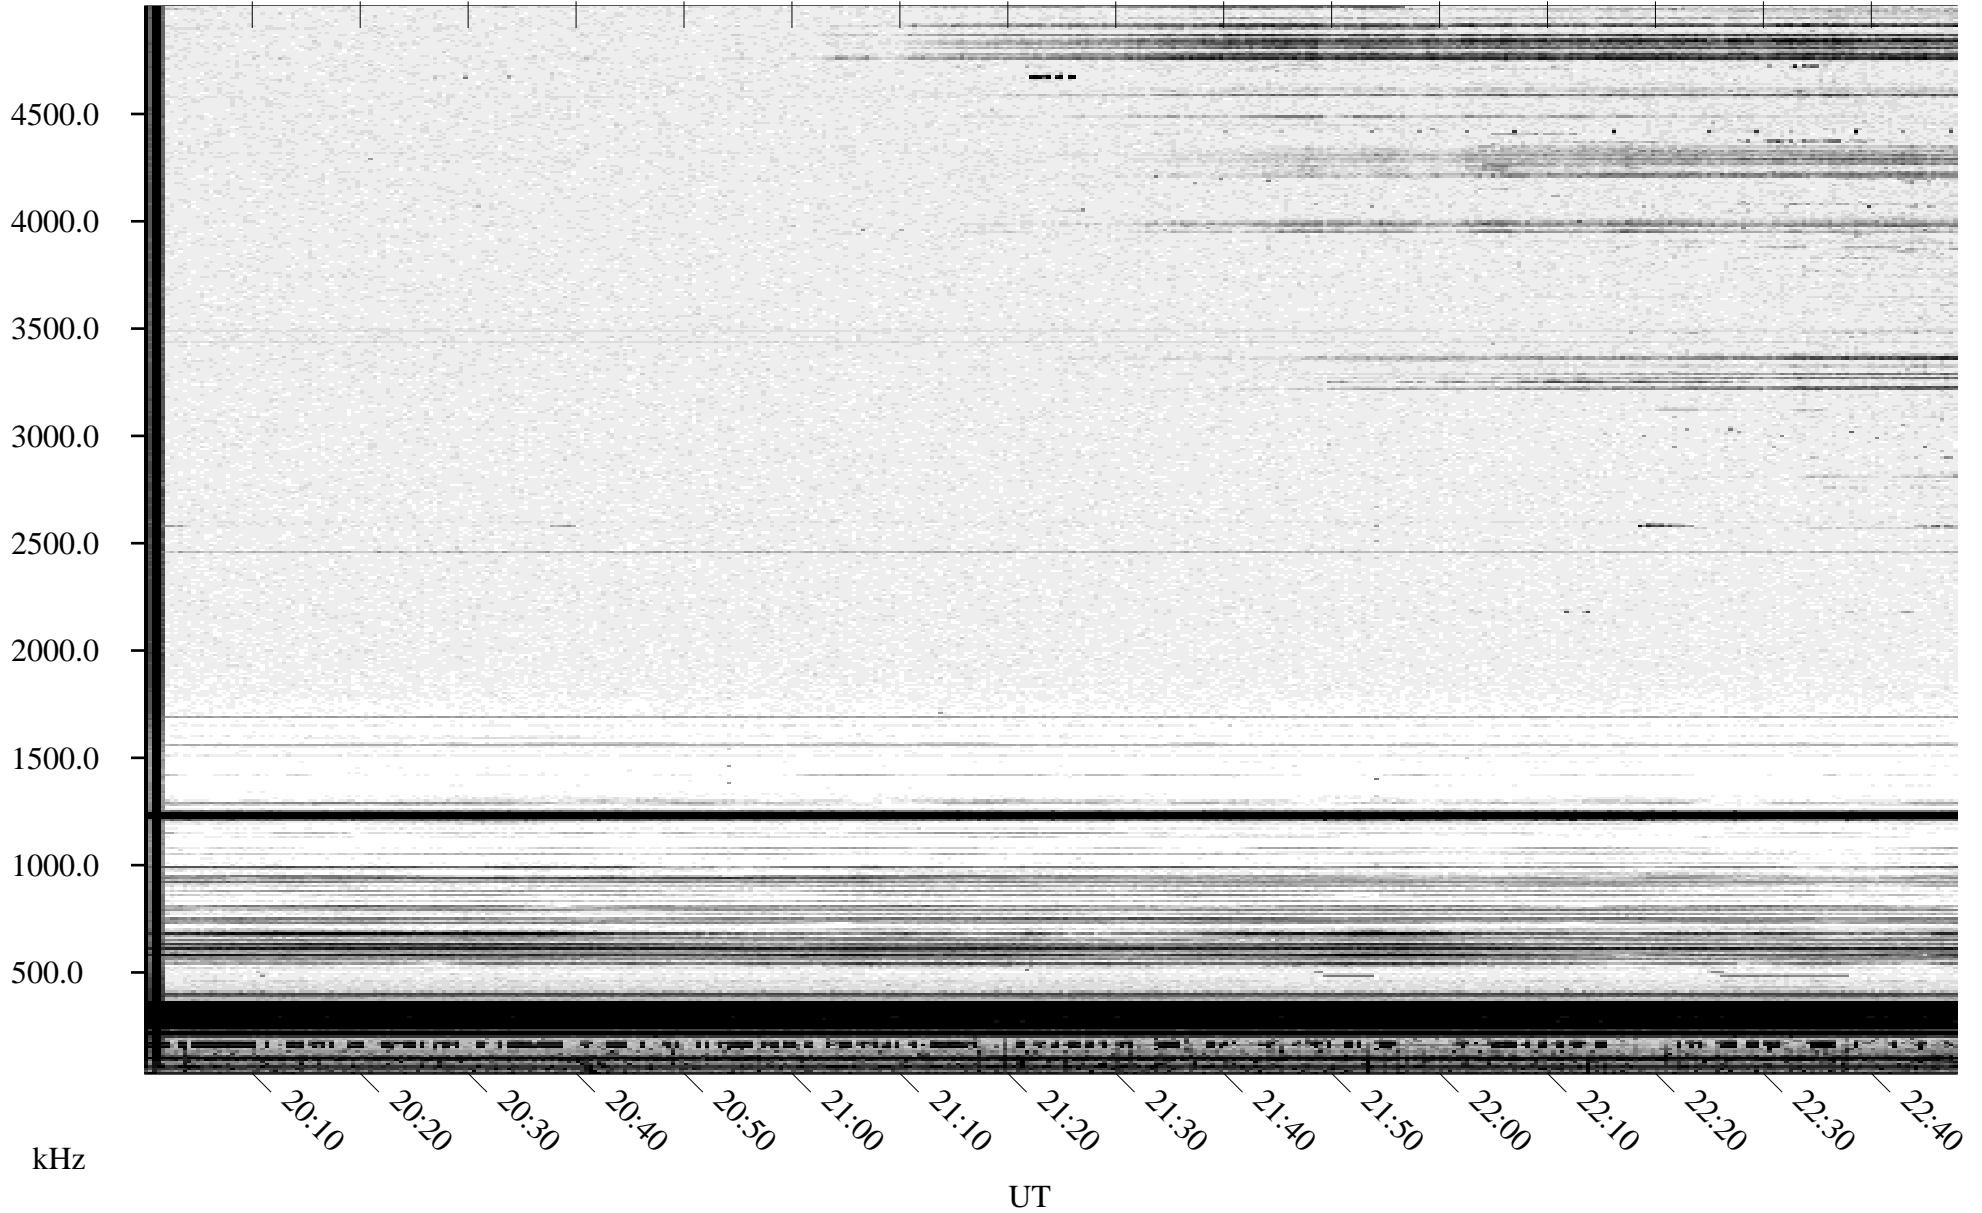

# 10/05/1994 Churchill, Manitoba

Linear Scale    Black = 161    White = 15

ch94278l.r00m max\_12

Page 1

# 10/05/1994 Churchill, Manitoba

Linear Scale    Black = 161    White = 15

ch94278l.r00m max\_12

Page 2

# 10/06/1994 Churchill, Manitoba

Linear Scale    Black = 161    White = 15

ch94278l.r00m max\_12

Page 3

# 10/06/1994 Churchill, Manitoba

Linear Scale    Black = 161    White = 15

ch94278l.r00m max\_12

Page 4