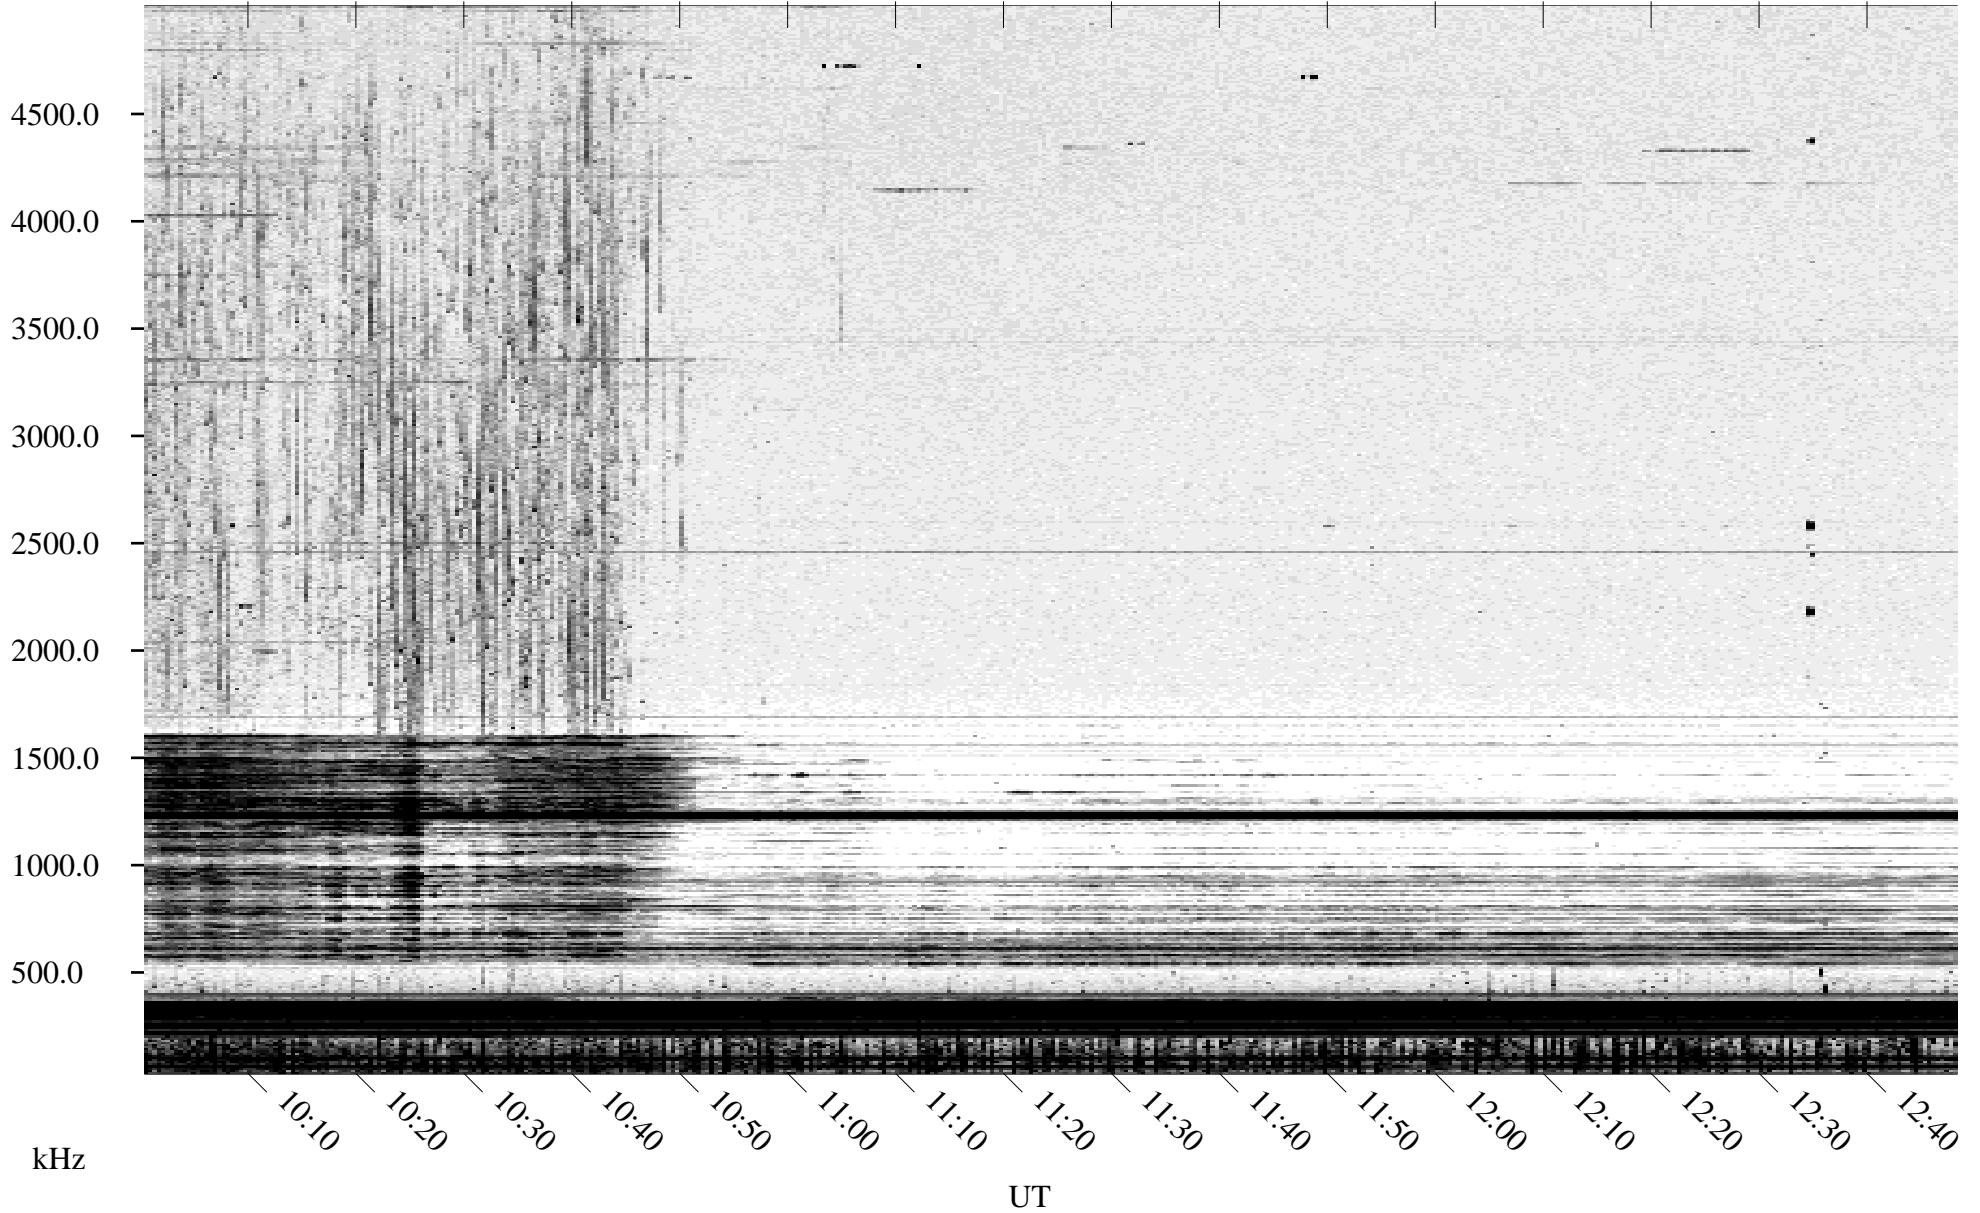

# 10/06/1994 Churchill, Manitoba

Linear Scale    Black = 161    White = 15

ch94278l.r00m max\_12

Page 4

# 10/06/1994 Churchill, Manitoba

Linear Scale    Black = 161    White = 15

ch94278l.r00m max\_12

Page 5

# 10/06/1994 Churchill, Manitoba

Linear Scale    Black = 161    White = 15

ch94278l.r00m max\_12

Page 6

# 10/06/1994 Churchill, Manitoba

Linear Scale    Black = 161    White = 15

ch94278l.r00m max\_12

Page 7