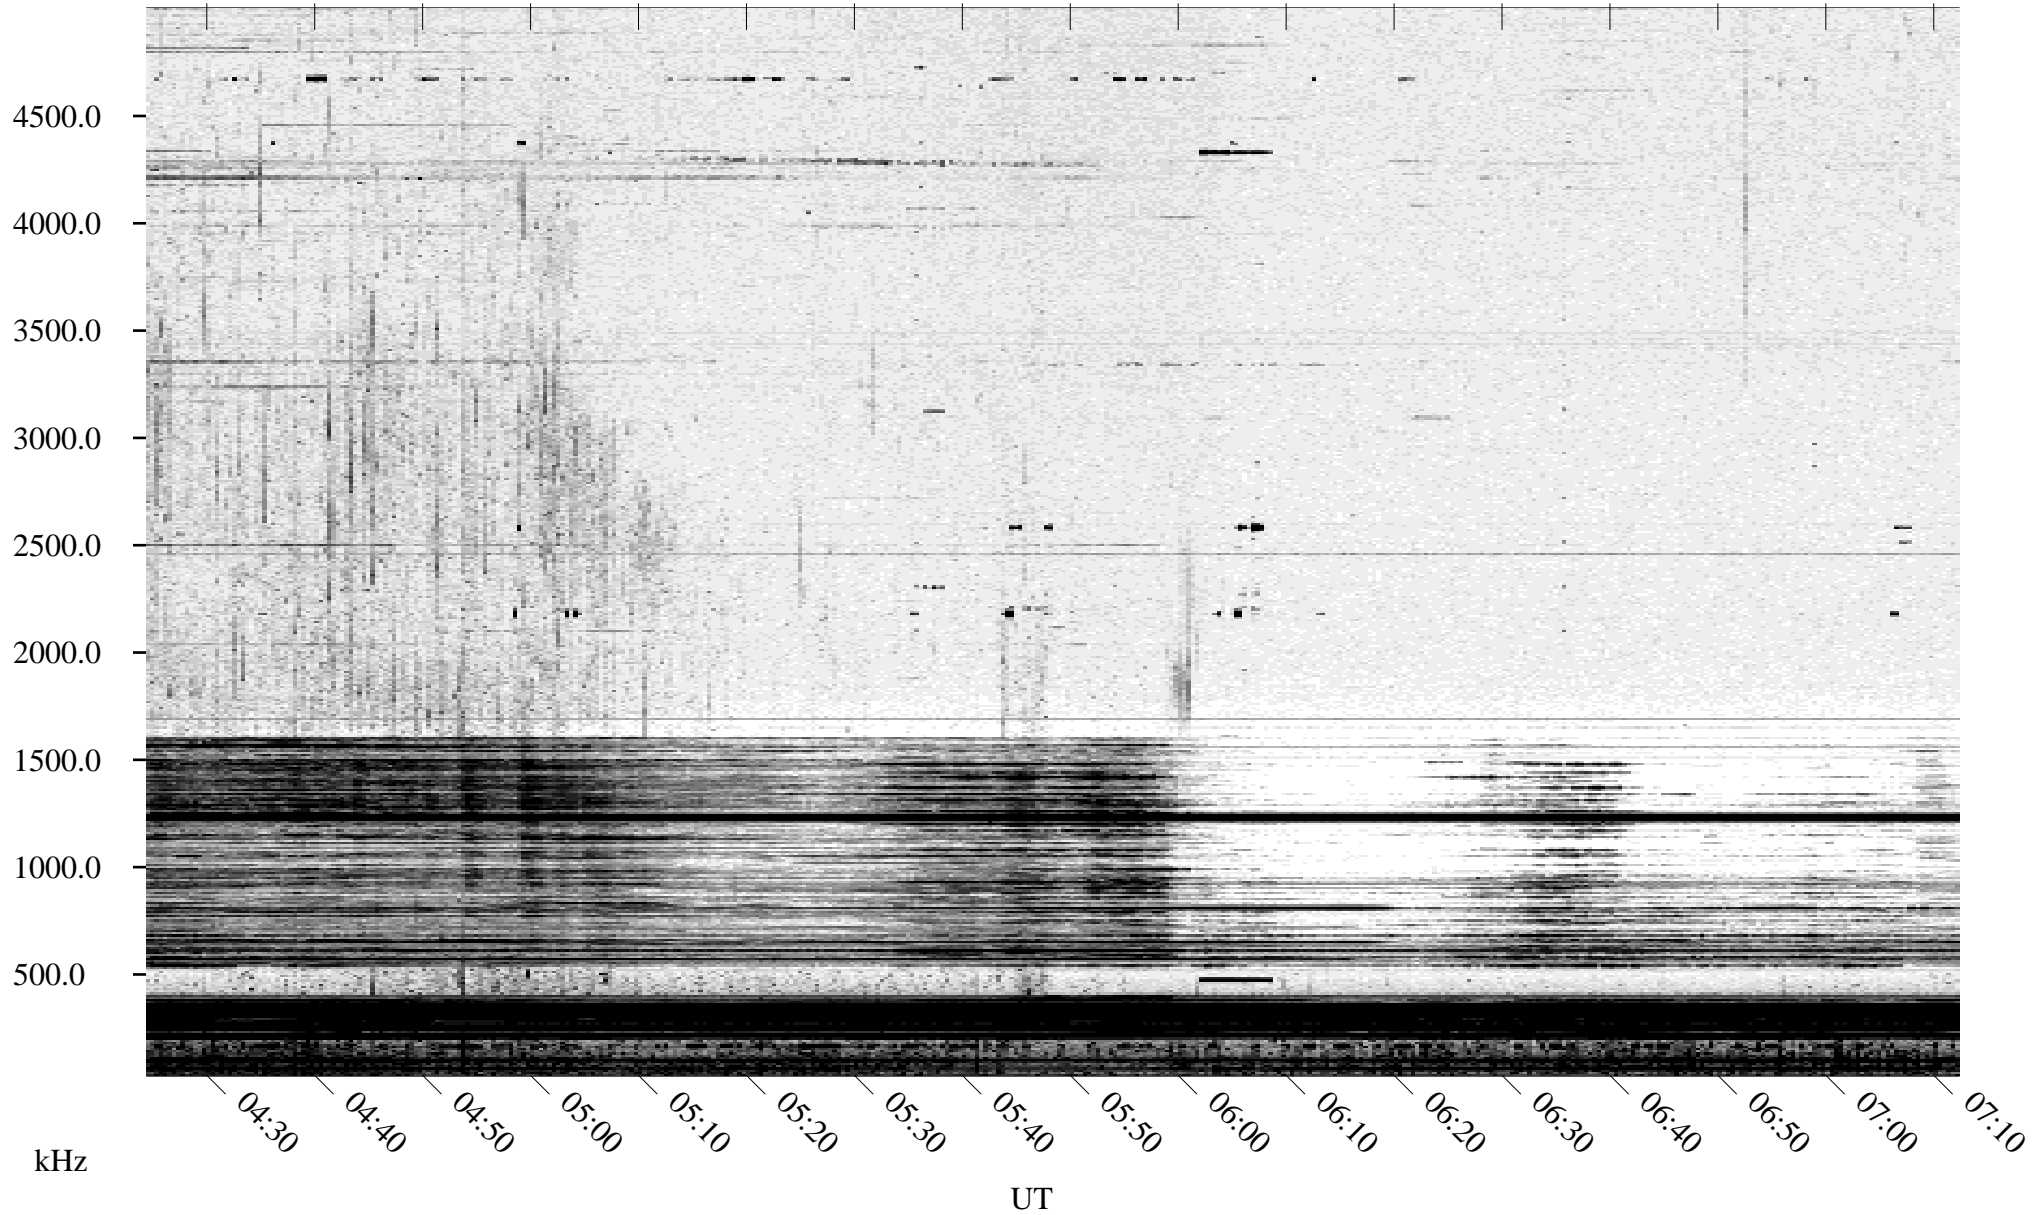

# 10/05/1994 Churchill, Manitoba

Linear Scale    Black = 161    White = 15

ch94278l.r00m max\_12

Page 1

# 10/05/1994 Churchill, Manitoba

Linear Scale    Black = 161    White = 15

ch94278l.r00m max\_12

Page 2

# 10/06/1994 Churchill, Manitoba

Linear Scale    Black = 161    White = 15

ch94278l.r00m max\_12

Page 3

# 10/06/1994 Churchill, Manitoba

Linear Scale    Black = 161    White = 15

ch94278l.r00m max\_12

Page 4