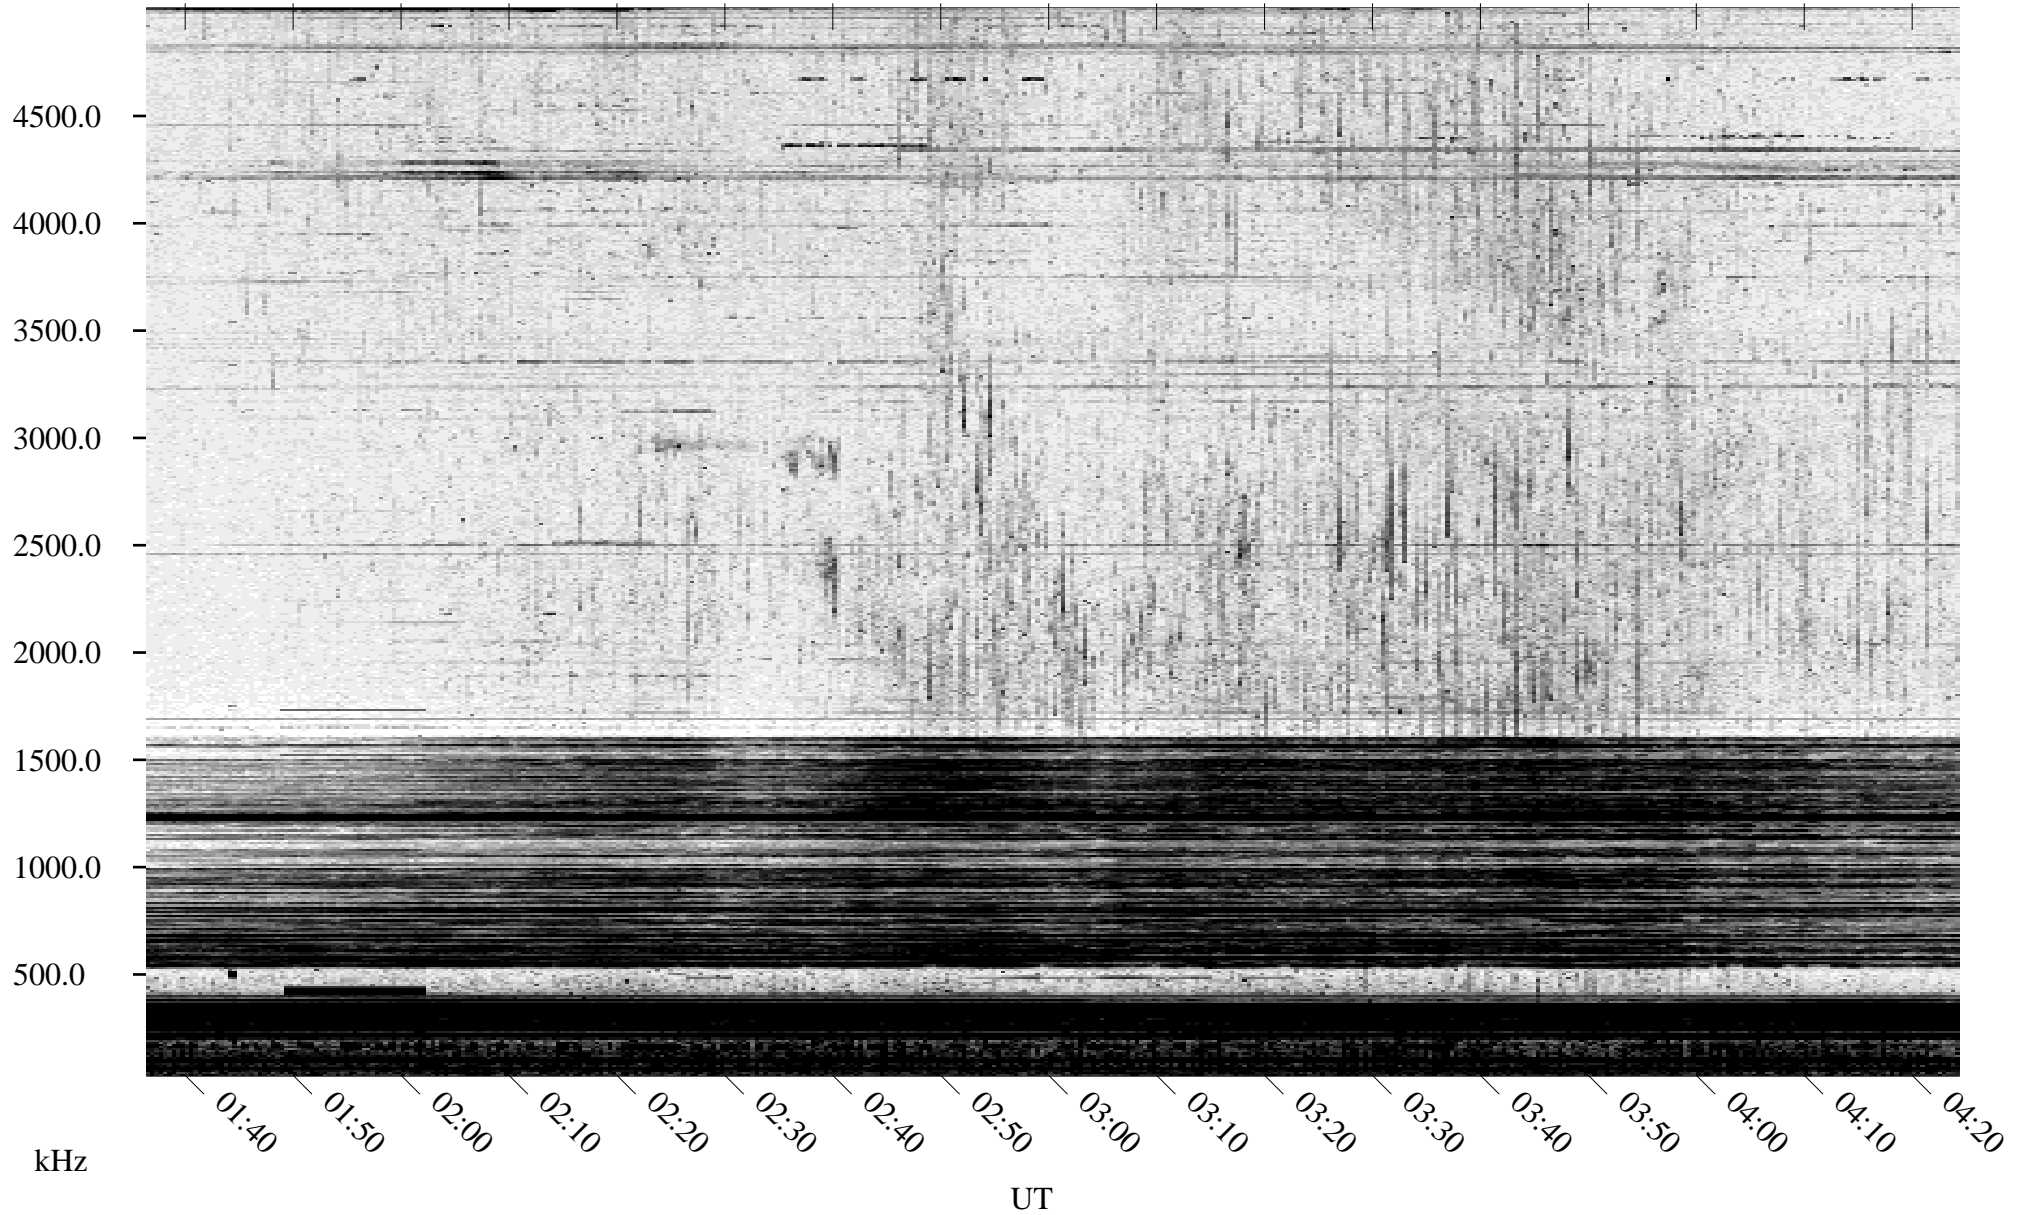

# 10/05/1994 Churchill, Manitoba

Linear Scale    Black = 161    White = 15

ch94278l.r00m max\_12

Page 1

# 10/05/1994 Churchill, Manitoba

Linear Scale    Black = 161    White = 15

ch94278l.r00m max\_12

Page 2

# 10/06/1994 Churchill, Manitoba

Linear Scale    Black = 161    White = 15

ch94278l.r00m max\_12

Page 3

# 10/06/1994 Churchill, Manitoba

Linear Scale    Black = 161    White = 15

ch94278l.r00m max\_12

Page 4