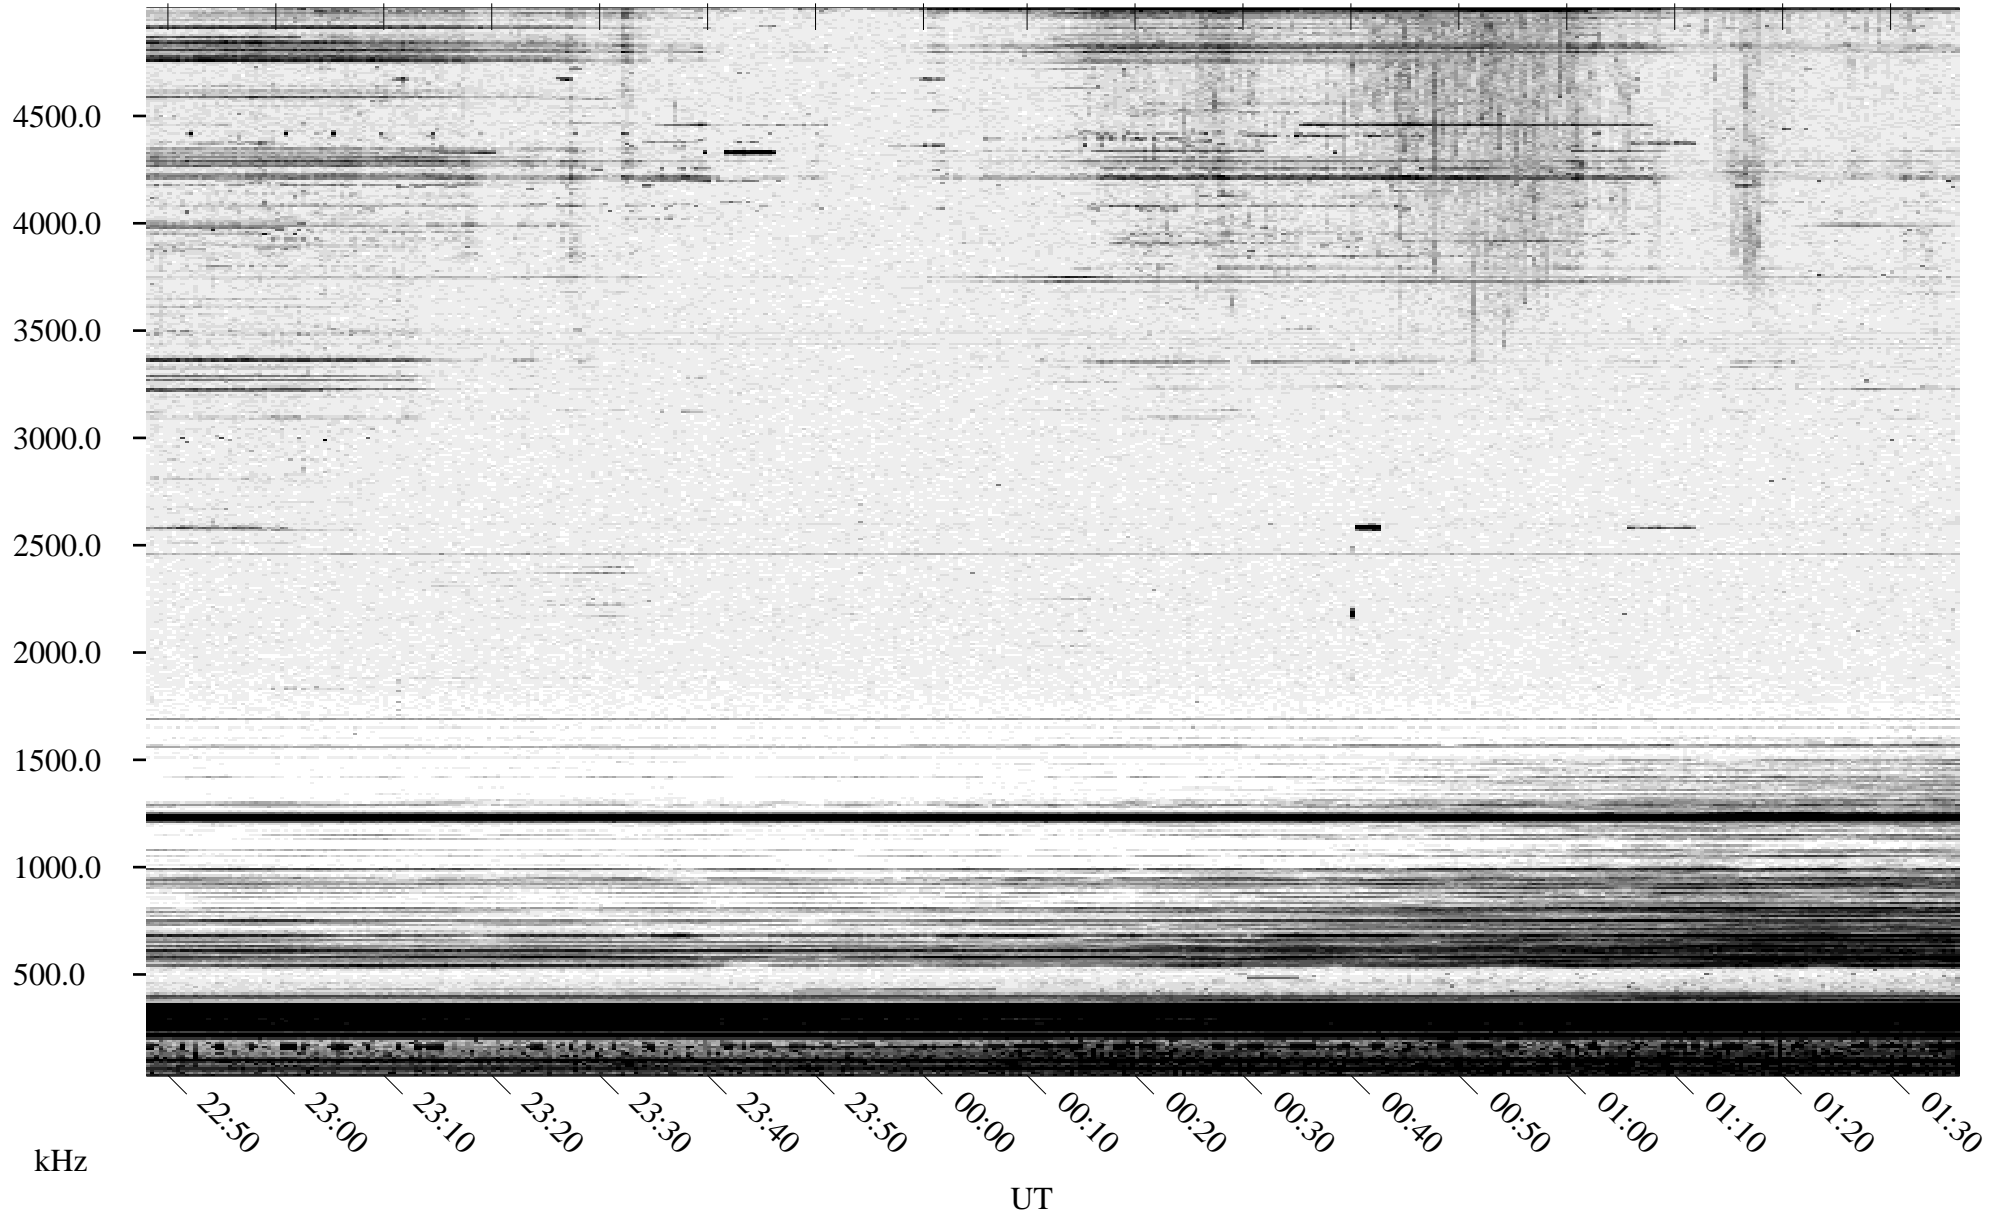

# 10/05/1994 Churchill, Manitoba

Linear Scale    Black = 161    White = 15

ch94278l.r00m max\_12

Page 1

# 10/05/1994 Churchill, Manitoba

Linear Scale    Black = 161    White = 15

ch94278l.r00m max\_12

Page 2

# 10/06/1994 Churchill, Manitoba

Linear Scale    Black = 161    White = 15

ch94278l.r00m max\_12

Page 3

# 10/06/1994 Churchill, Manitoba

Linear Scale    Black = 161    White = 15

ch94278l.r00m max\_12

Page 4