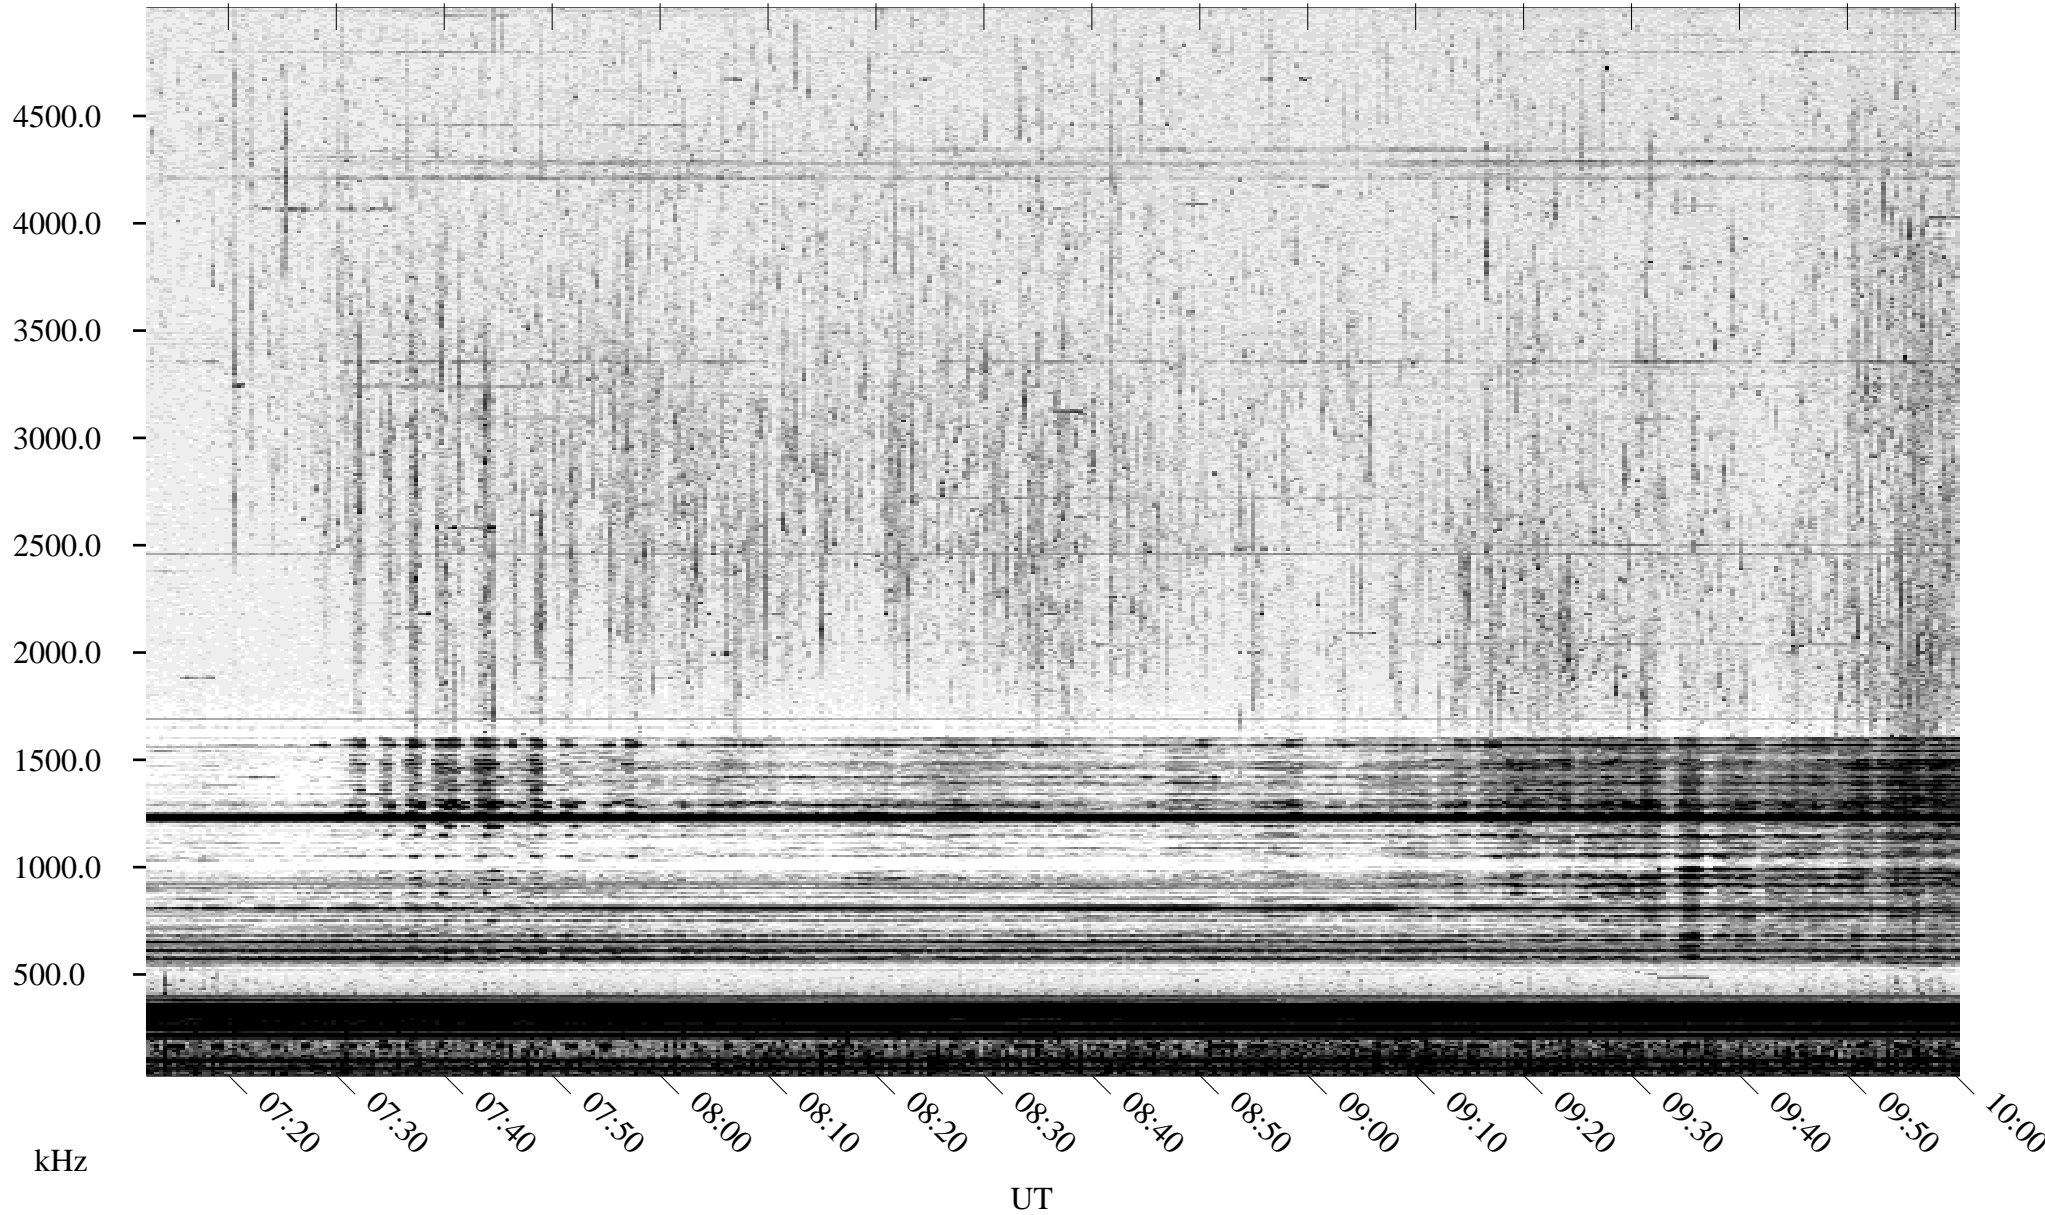

# 10/06/1994 Churchill, Manitoba

Linear Scale    Black = 161    White = 15

ch94278l.r00m max\_12

Page 3

# 10/06/1994 Churchill, Manitoba

Linear Scale    Black = 161    White = 15

ch94278l.r00m max\_12

Page 4

# 10/06/1994 Churchill, Manitoba

Linear Scale    Black = 161    White = 15

ch94278l.r00m max\_12

Page 5

# 10/06/1994 Churchill, Manitoba

Linear Scale    Black = 161    White = 15

ch94278l.r00m max\_12

Page 6