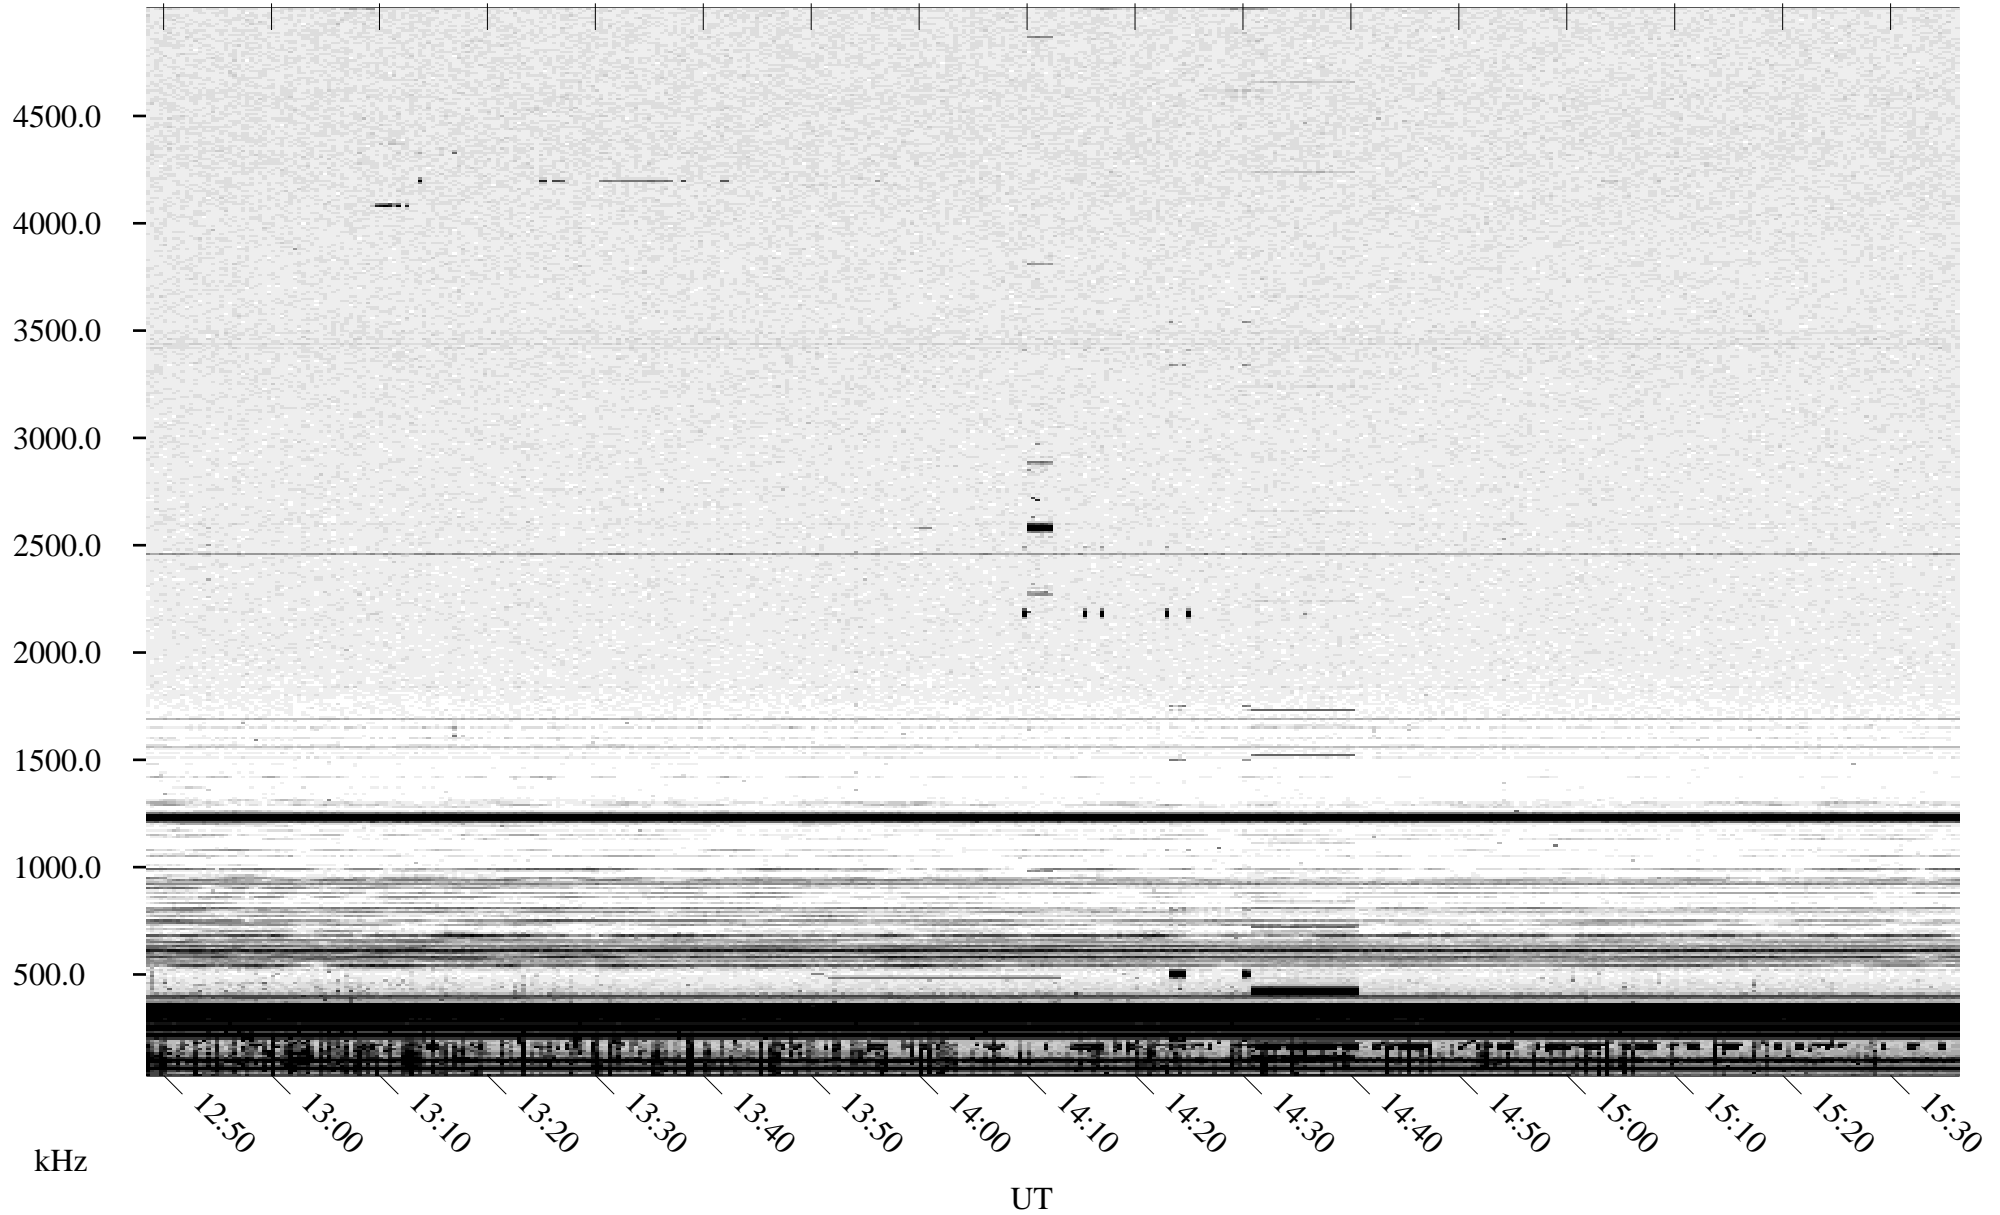

# 10/06/1994 Churchill, Manitoba

Linear Scale    Black = 161    White = 15

ch94278l.r00m max\_12

Page 5

# 10/06/1994 Churchill, Manitoba

Linear Scale    Black = 161    White = 15

ch94278l.r00m max\_12

Page 6

# 10/06/1994 Churchill, Manitoba

Linear Scale    Black = 161    White = 15

ch94278l.r00m max\_12

Page 7

# 10/06/1994 Churchill, Manitoba

Linear Scale    Black = 161    White = 15

ch94278l.r00m max\_12

Page 8