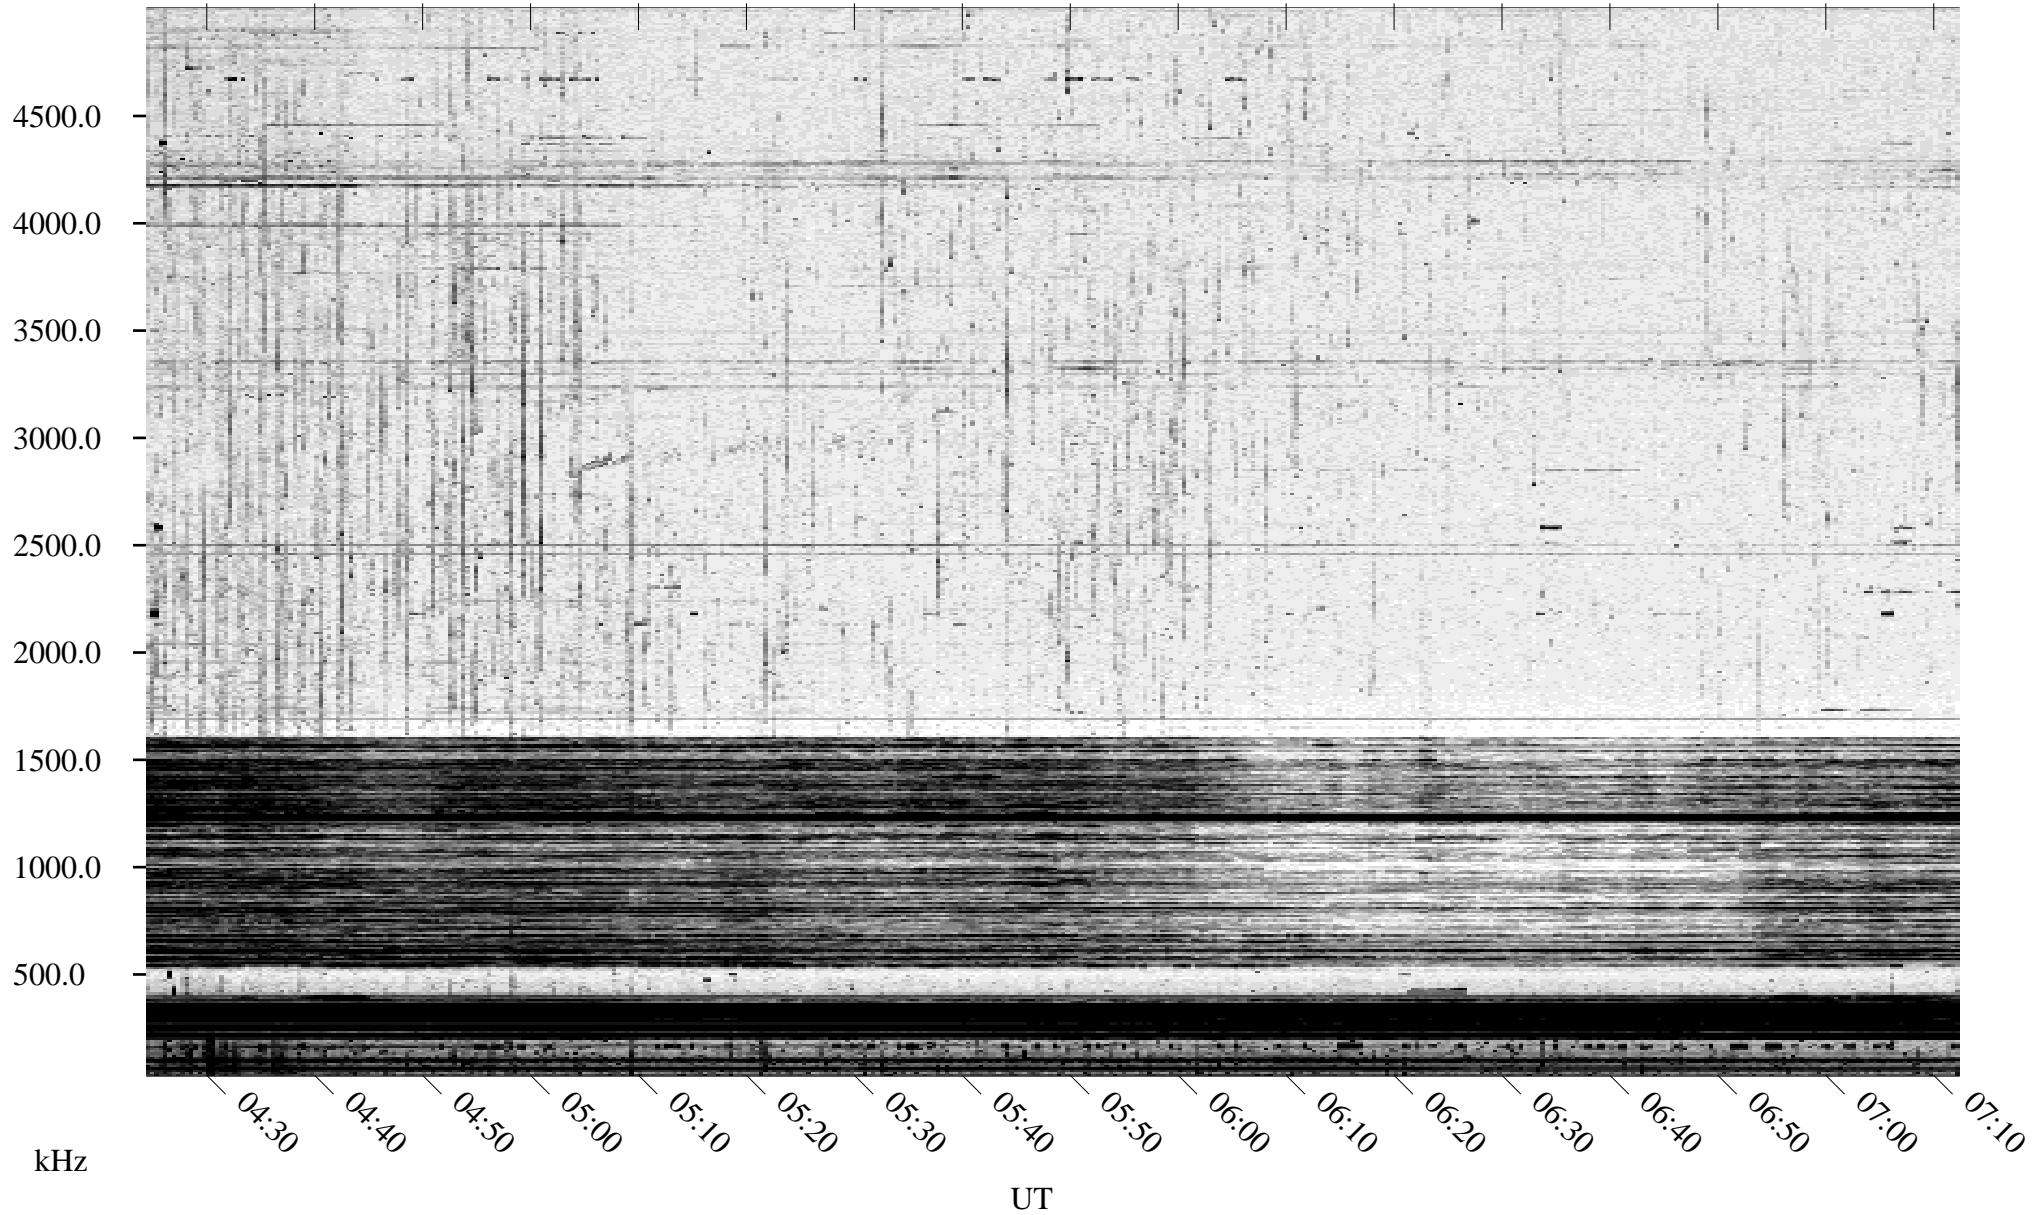

# 10/06/1994 Churchill, Manitoba

Linear Scale    Black = 161    White = 15

ch94279l.r00m max\_12

Page 1

# 10/06/1994 Churchill, Manitoba

Linear Scale    Black = 161    White = 15

ch94279l.r00m max\_12

Page 2

# 10/07/1994 Churchill, Manitoba

Linear Scale    Black = 161    White = 15

ch94279l.r00m max\_12

Page 3

# 10/07/1994 Churchill, Manitoba

Linear Scale    Black = 161    White = 15

ch94279l.r00m max\_12

Page 4