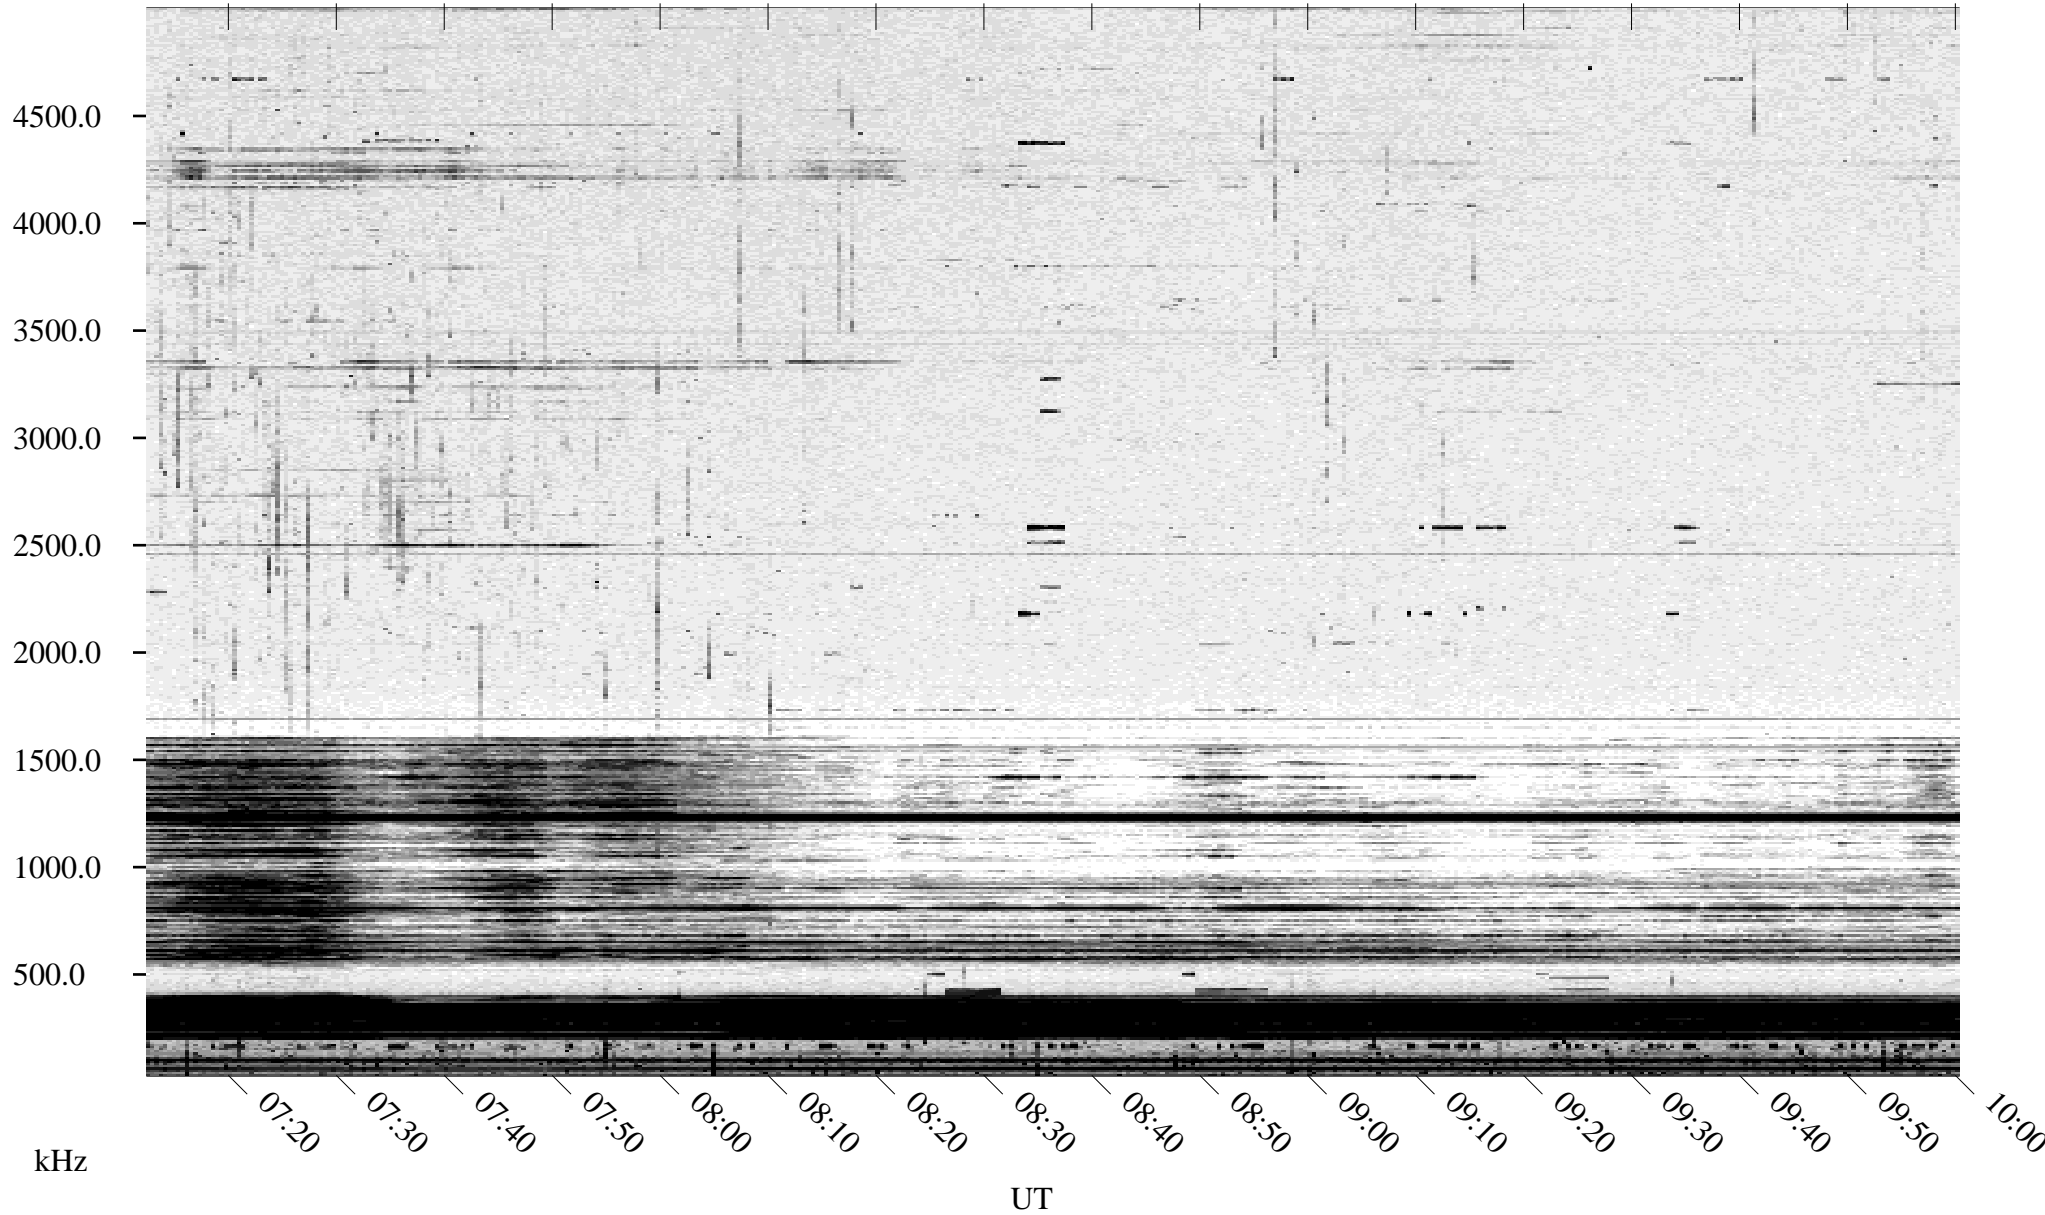

# 10/07/1994 Churchill, Manitoba

Linear Scale    Black = 161    White = 15

ch94279l.r00m max\_12

Page 3

# 10/07/1994 Churchill, Manitoba

Linear Scale    Black = 161    White = 15

ch94279l.r00m max\_12

Page 4

# 10/07/1994 Churchill, Manitoba

Linear Scale    Black = 161    White = 15

ch94279l.r00m max\_12

Page 5

# 10/07/1994 Churchill, Manitoba

Linear Scale    Black = 161    White = 15

ch94279l.r00m max\_12

Page 6