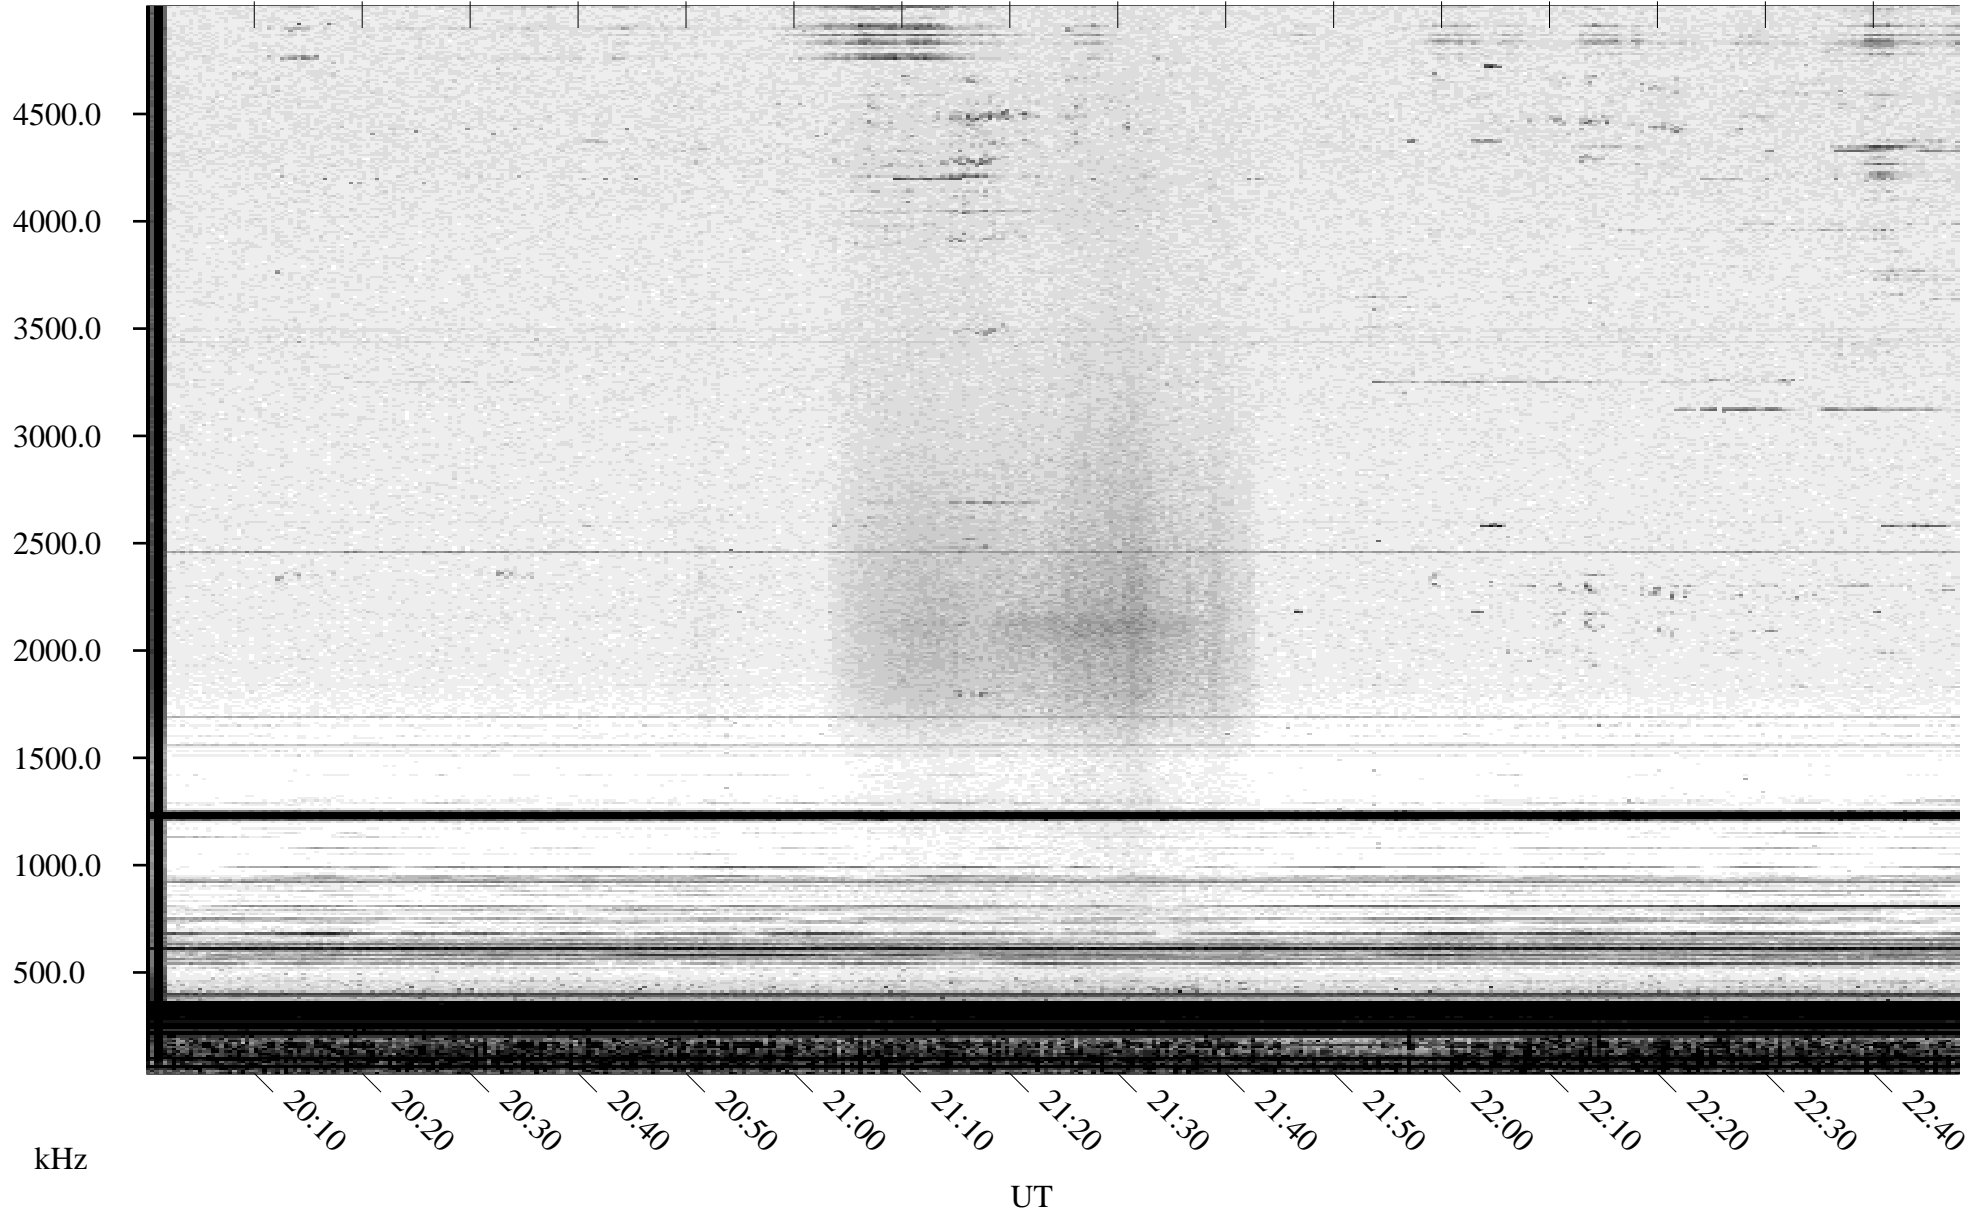

# 10/06/1994 Churchill, Manitoba

Linear Scale    Black = 161    White = 15

ch94279l.r00m max\_12

Page 1

# 10/06/1994 Churchill, Manitoba

Linear Scale    Black = 161    White = 15

ch94279l.r00m max\_12

Page 2

# 10/07/1994 Churchill, Manitoba

Linear Scale    Black = 161    White = 15

ch94279l.r00m max\_12

Page 3

# 10/07/1994 Churchill, Manitoba

Linear Scale    Black = 161    White = 15

ch94279l.r00m max\_12

Page 4