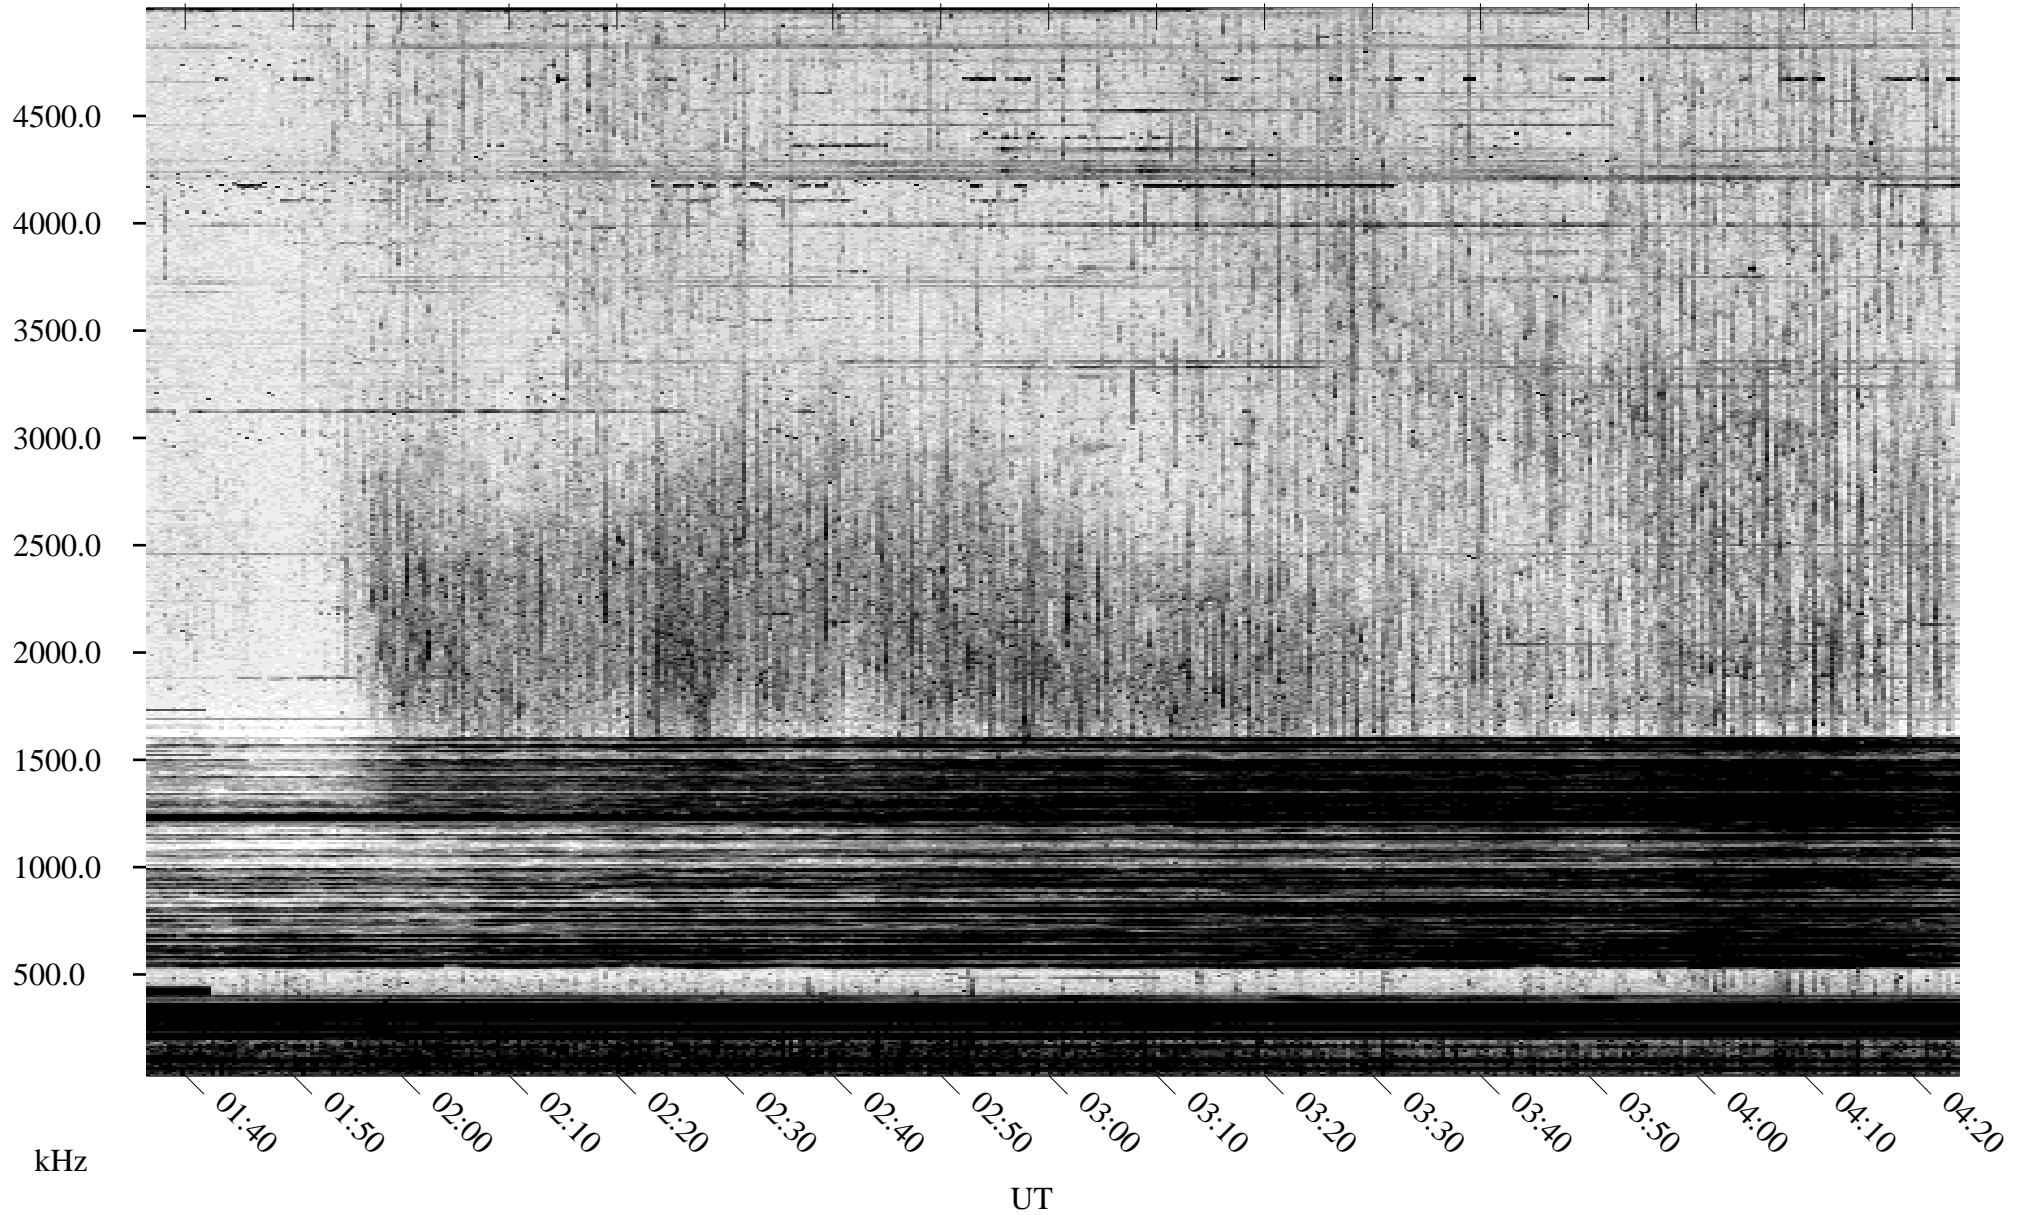

# 10/06/1994 Churchill, Manitoba

Linear Scale    Black = 161    White = 15

ch94279l.r00m max\_12

Page 1

# 10/06/1994 Churchill, Manitoba

Linear Scale    Black = 161    White = 15

ch94279l.r00m max\_12

Page 2

# 10/07/1994 Churchill, Manitoba

Linear Scale    Black = 161    White = 15

ch94279l.r00m max\_12

Page 3

# 10/07/1994 Churchill, Manitoba

Linear Scale    Black = 161    White = 15

ch94279l.r00m max\_12

Page 4