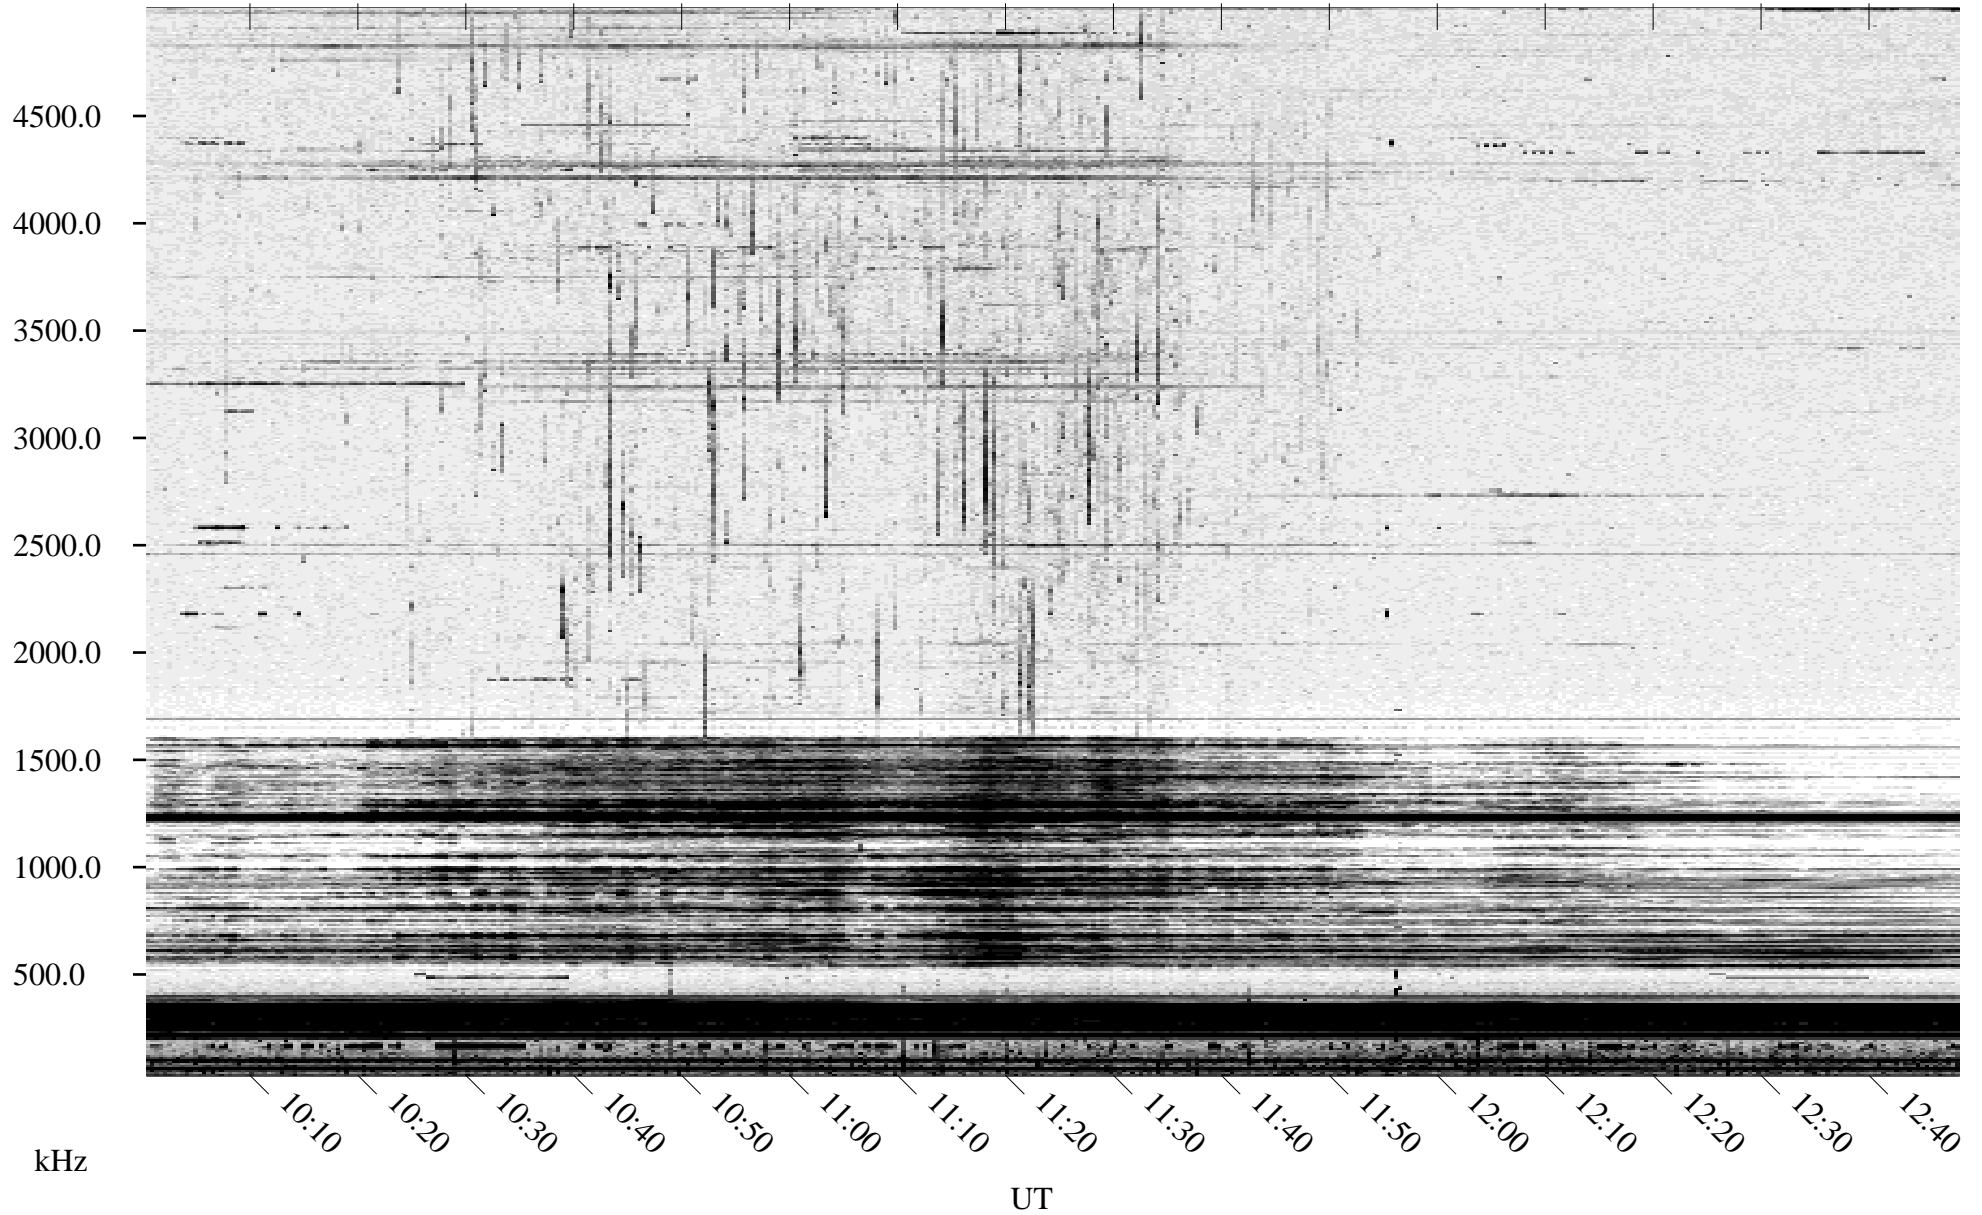

# 10/07/1994 Churchill, Manitoba

Linear Scale    Black = 161    White = 15

ch94279l.r00m max\_12

Page 4

# 10/07/1994 Churchill, Manitoba

Linear Scale    Black = 161    White = 15

ch94279l.r00m max\_12

Page 5

# 10/07/1994 Churchill, Manitoba

Linear Scale    Black = 161    White = 15

ch94279l.r00m max\_12

Page 6

# 10/07/1994 Churchill, Manitoba

Linear Scale Black = 161 White = 15

ch94279l.r00m max\_12

Page 7