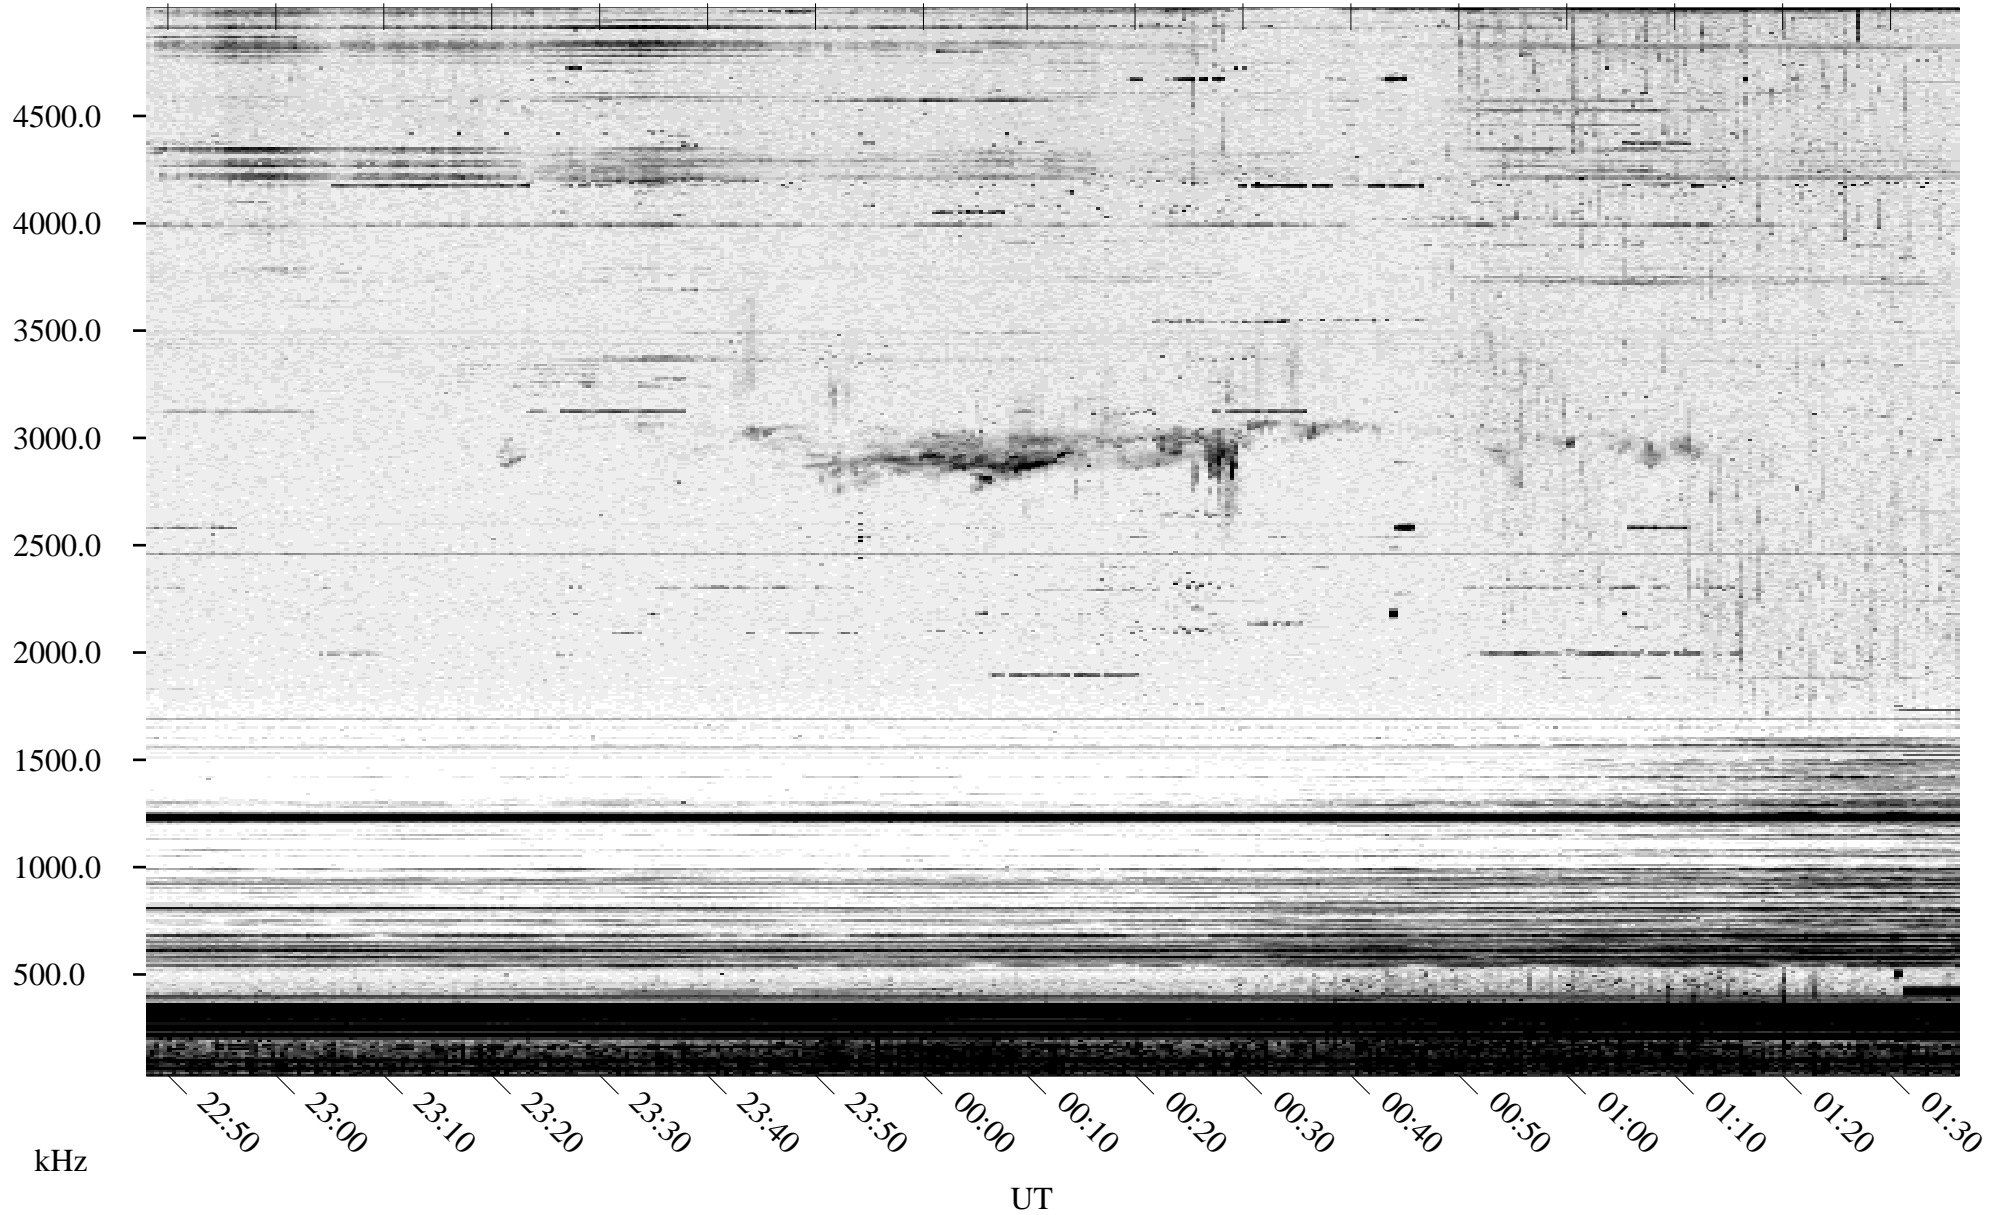

# 10/06/1994 Churchill, Manitoba

Linear Scale    Black = 161    White = 15

ch94279l.r00m max\_12

Page 1

# 10/06/1994 Churchill, Manitoba

Linear Scale    Black = 161    White = 15

ch94279l.r00m max\_12

Page 2

# 10/07/1994 Churchill, Manitoba

Linear Scale    Black = 161    White = 15

ch94279l.r00m max\_12

Page 3

# 10/07/1994 Churchill, Manitoba

Linear Scale    Black = 161    White = 15

ch94279l.r00m max\_12

Page 4