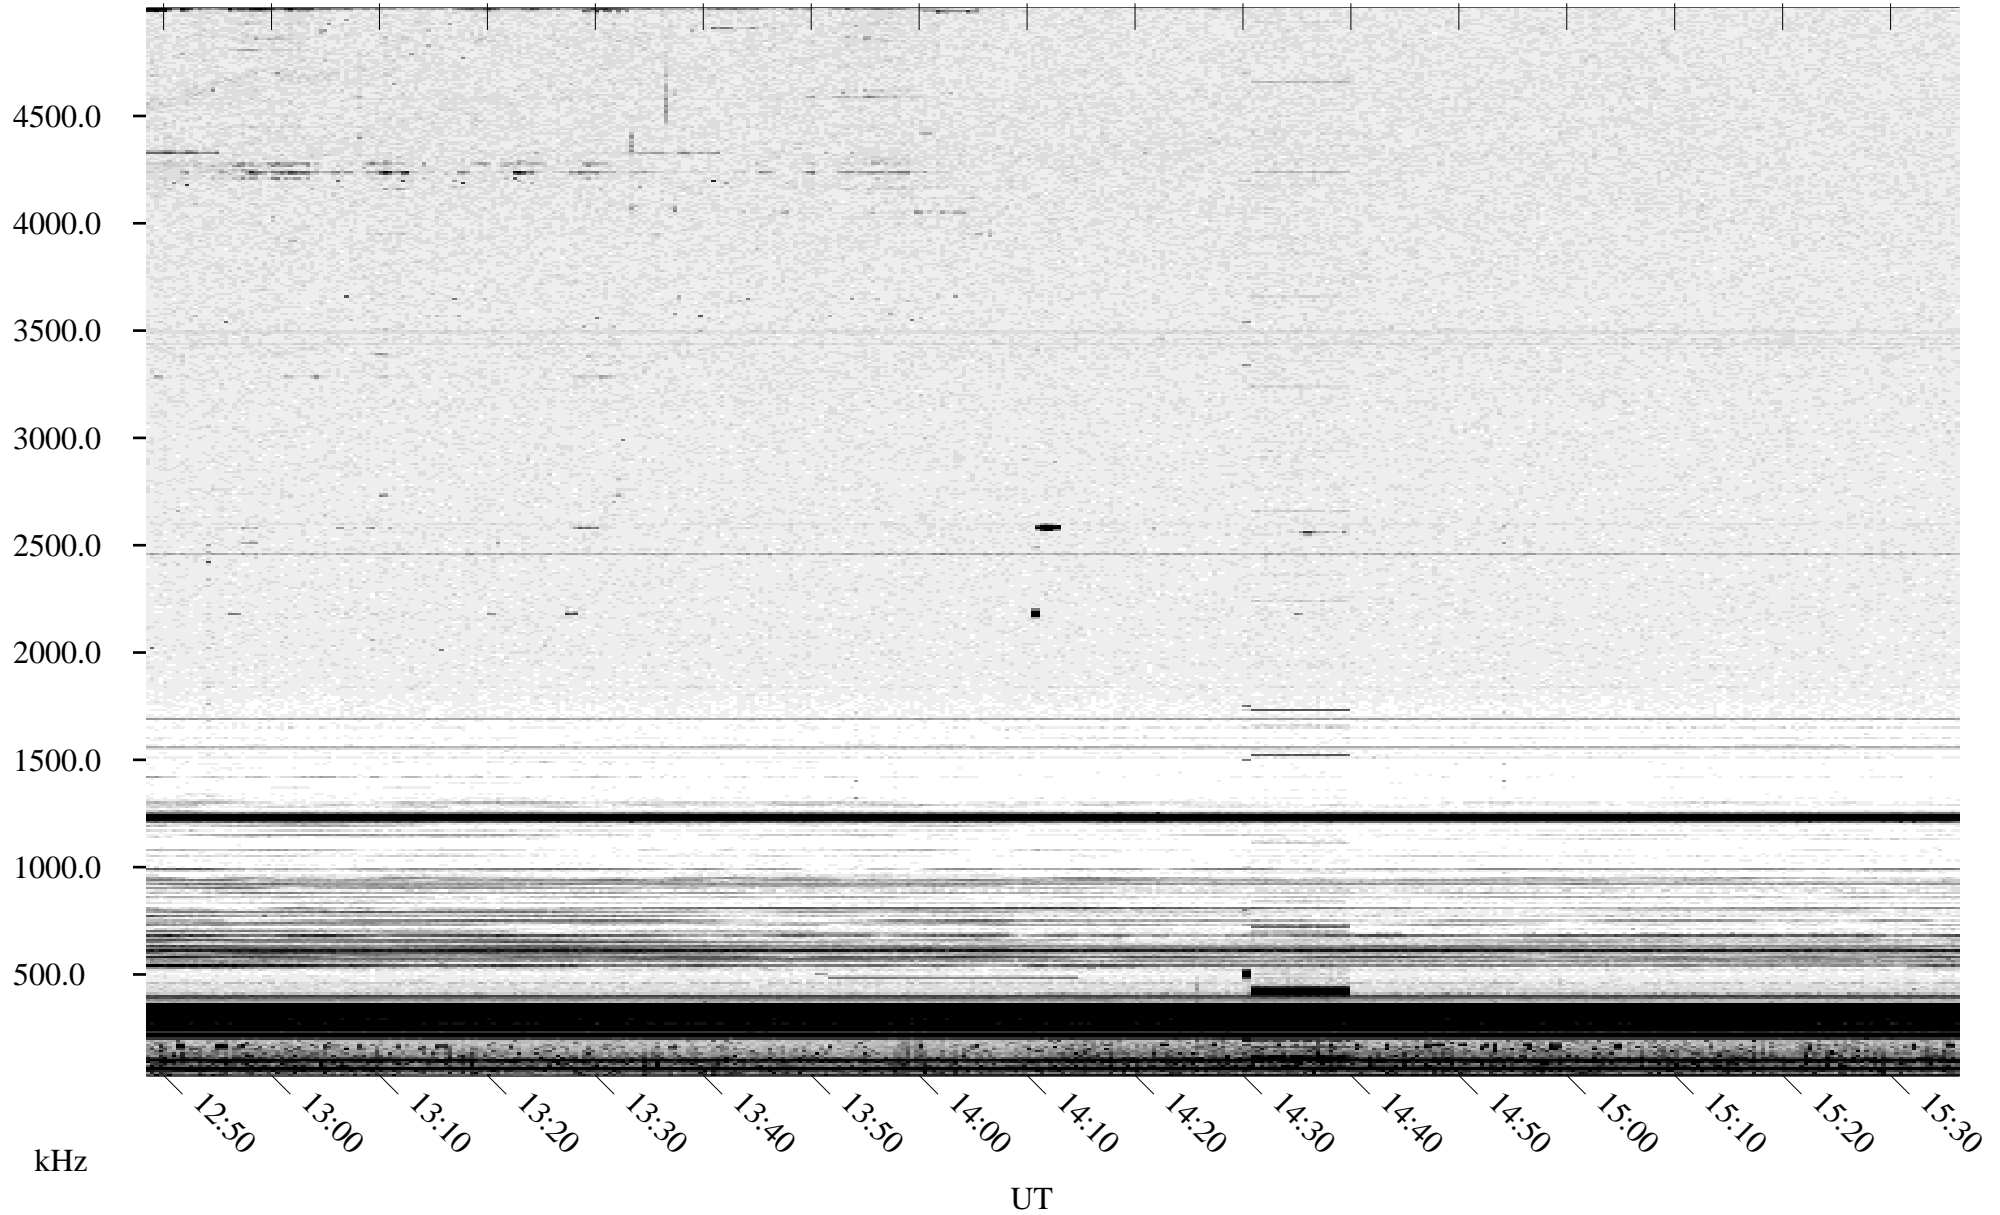

# 10/07/1994 Churchill, Manitoba

Linear Scale    Black = 161    White = 15

ch94279l.r00m max\_12

Page 5

# 10/07/1994 Churchill, Manitoba

Linear Scale    Black = 161    White = 15

ch94279l.r00m max\_12

Page 6

# 10/07/1994 Churchill, Manitoba

Linear Scale Black = 161 White = 15

ch94279l.r00m max\_12

Page 7

# 10/07/1994 Churchill, Manitoba

Linear Scale    Black = 161    White = 15

ch94279l.r00m max\_12