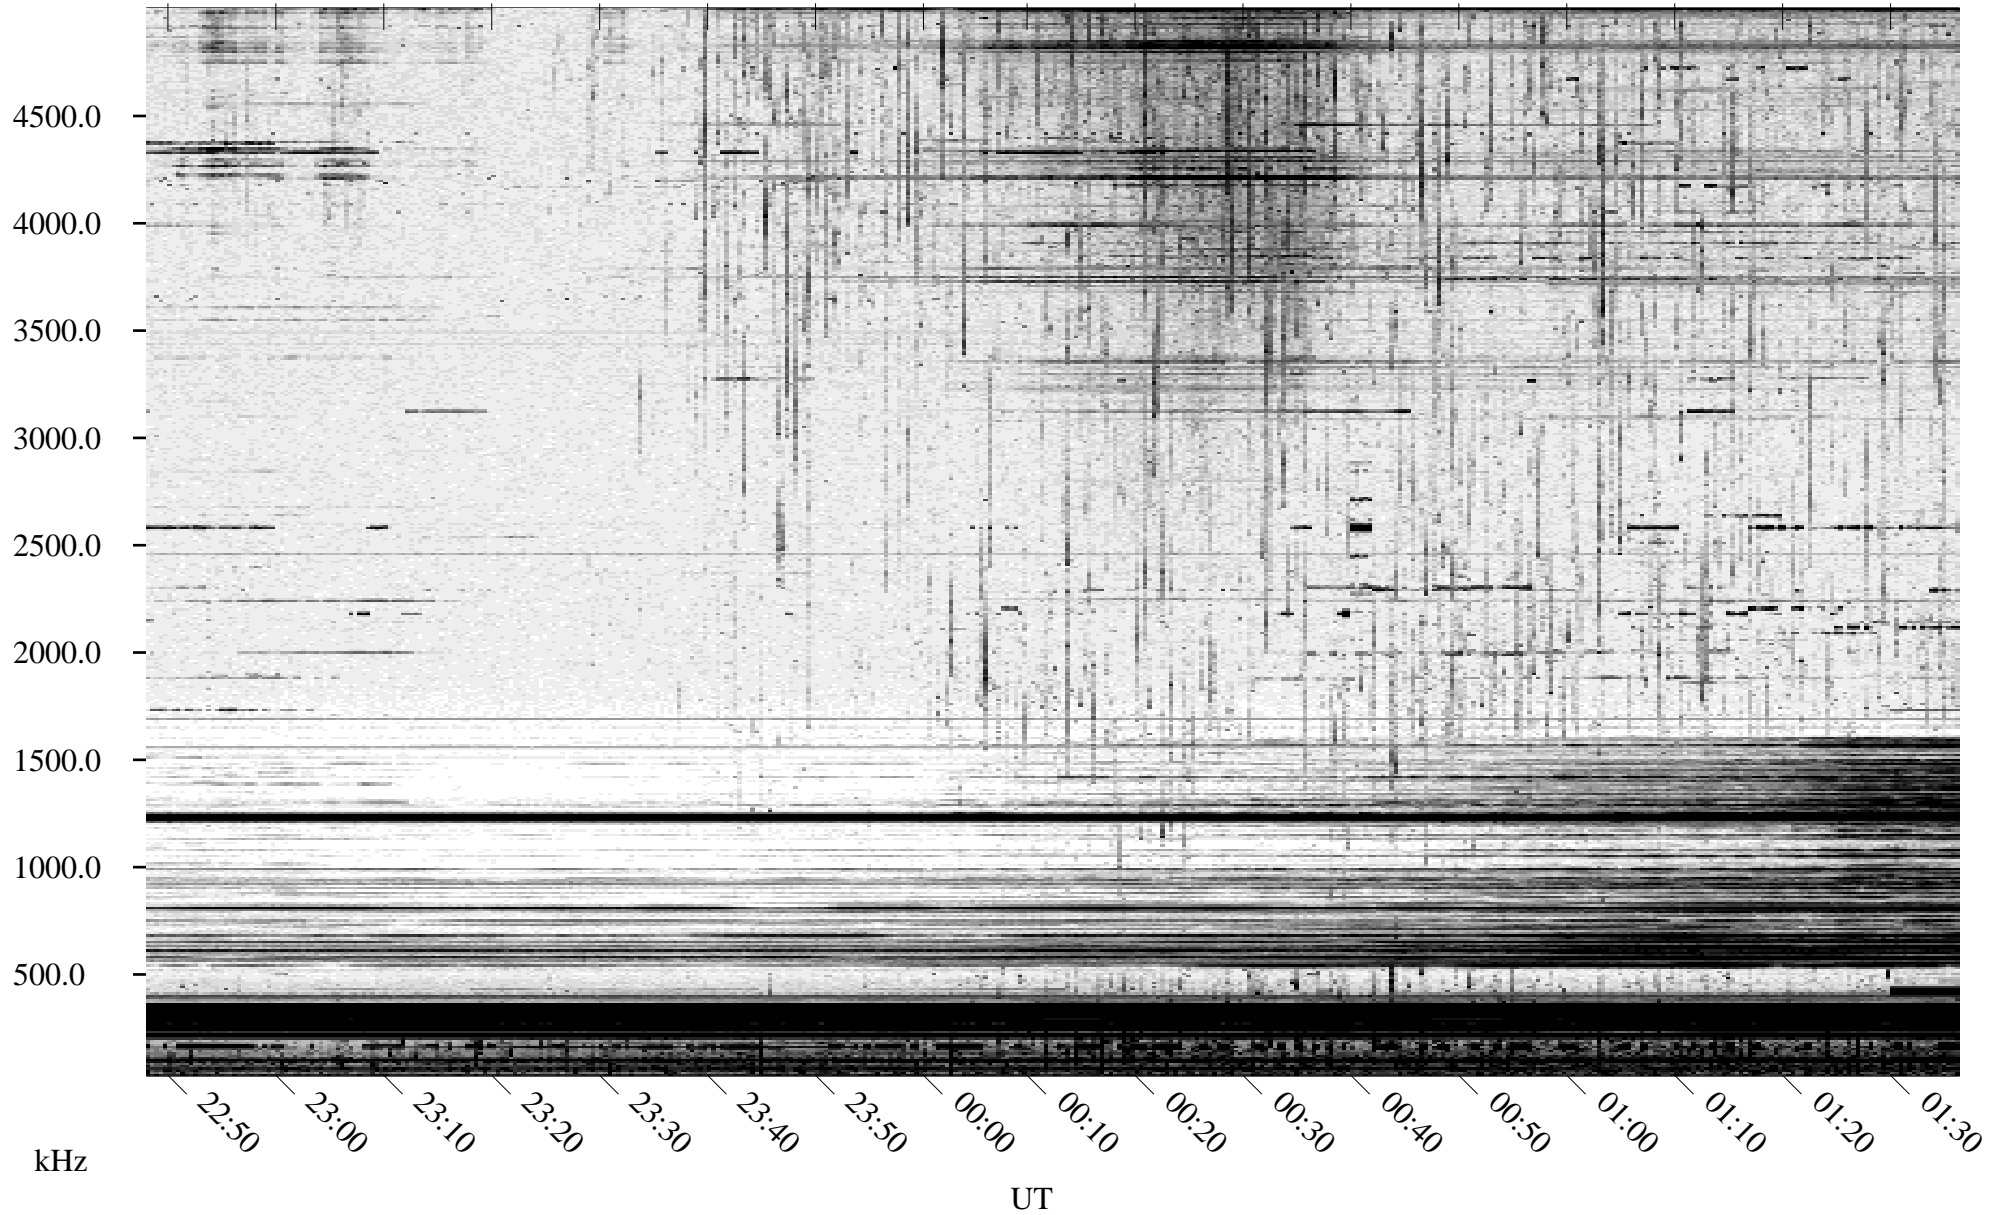

10/07/1994 Churchill, Manitoba

Linear Scale Black = 161 White = 15

ch94280l.r00m max_12

Page 1

10/07/1994 Churchill, Manitoba

Linear Scale Black = 161 White = 15

ch94280l.r00m max_12

Page 2

10/08/1994 Churchill, Manitoba

Linear Scale Black = 161 White = 15

ch94280l.r00m max_12

Page 3

10/08/1994 Churchill, Manitoba

Linear Scale Black = 161 White = 15

ch94280l.r00m max_12

Page 4

10/08/1994 Churchill, Manitoba

Linear Scale Black = 161 White = 15

ch94280l.r00m max_12

Page 5

10/08/1994 Churchill, Manitoba

Linear Scale Black = 161 White = 15

ch94280l.r00m max_12

Page 6

10/08/1994 Churchill, Manitoba

Linear Scale Black = 161 White = 15

ch94280l.r00m max_12

Page 7

10/08/1994 Churchill, Manitoba

Linear Scale Black = 161 White = 15

ch94280l.r00m max_12