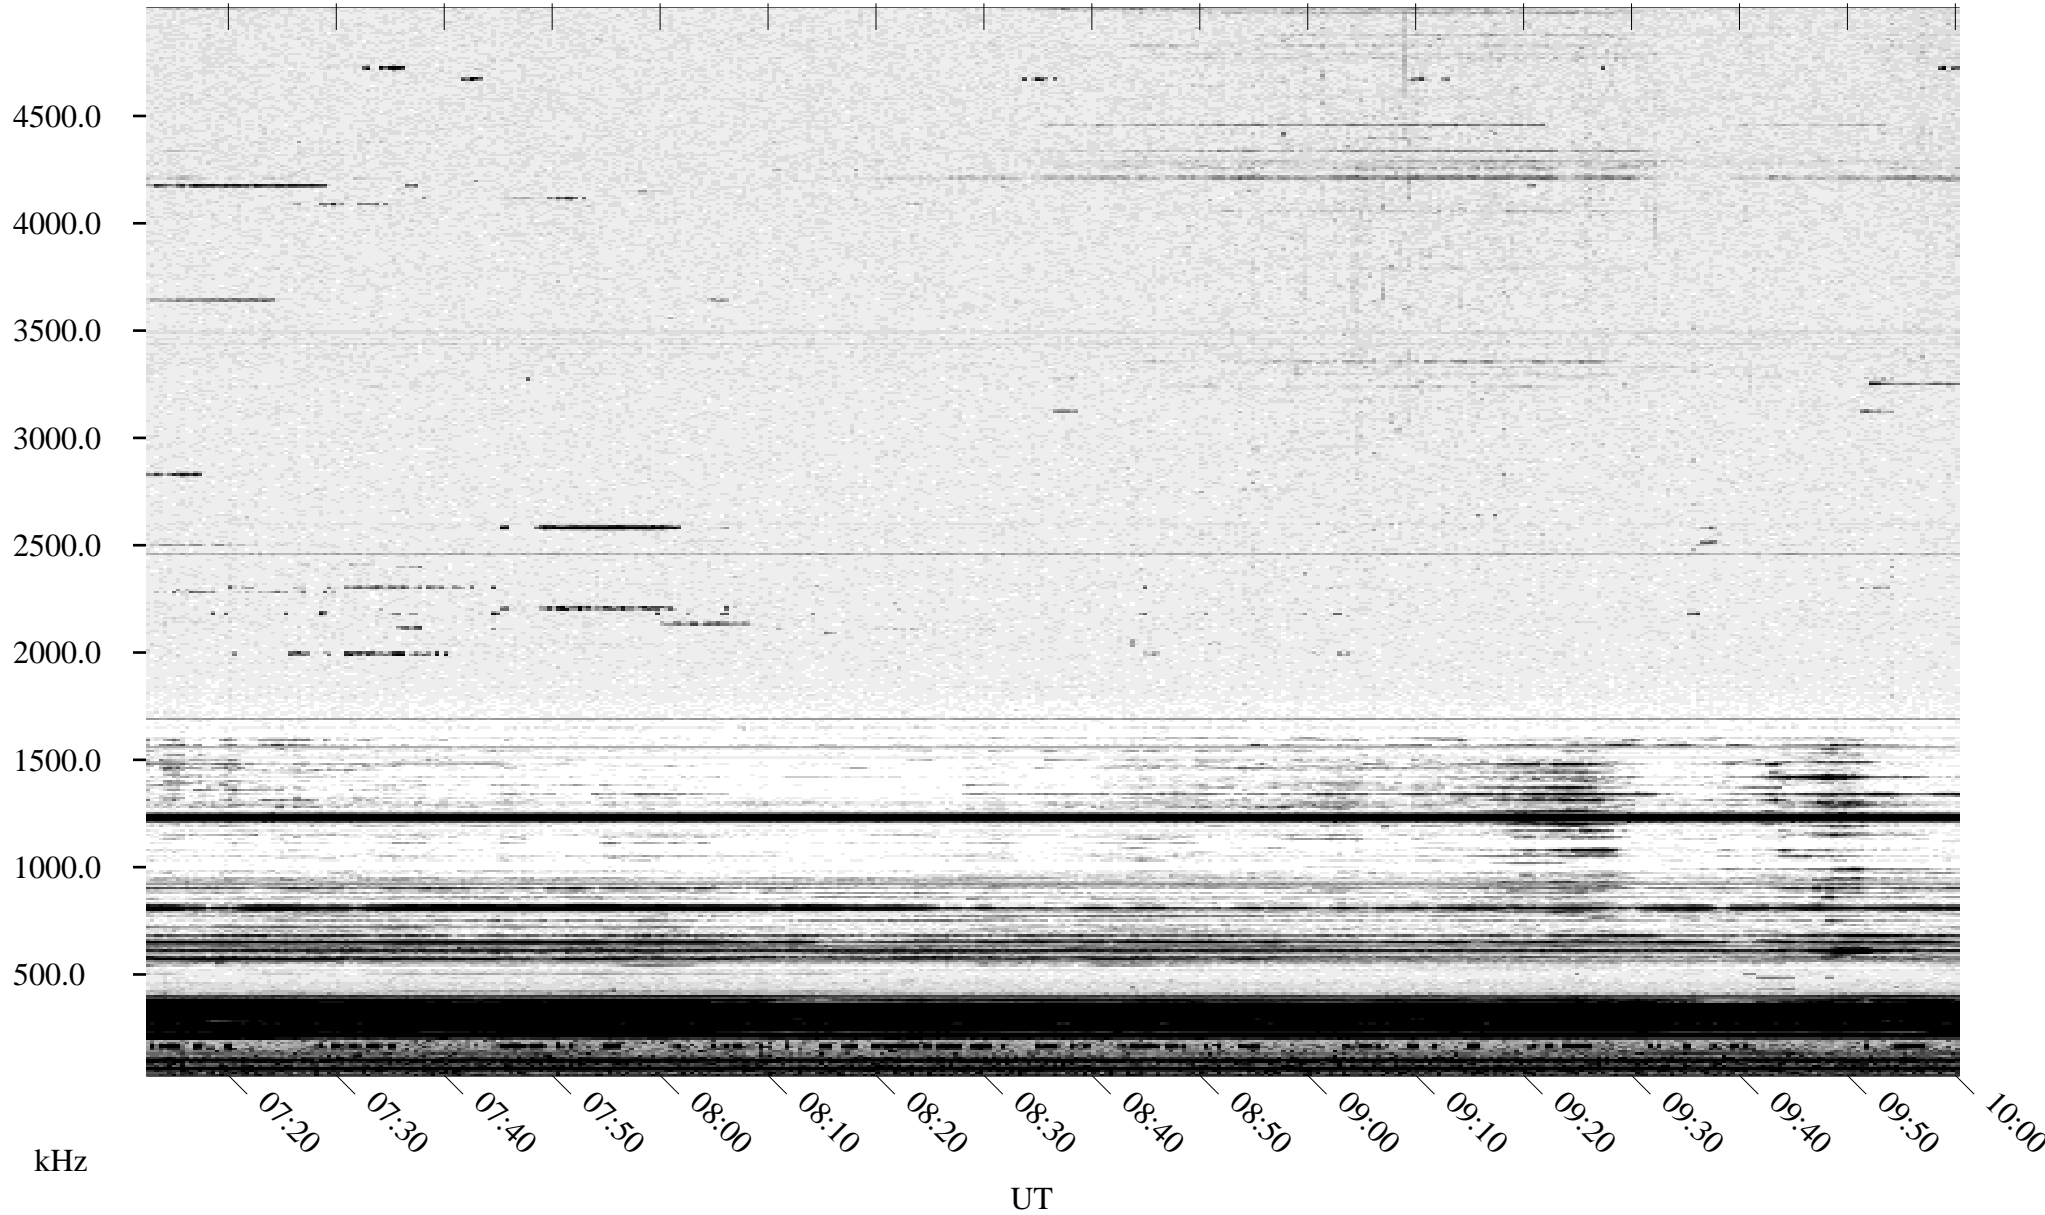

10/07/1994 Churchill, Manitoba

Linear Scale Black = 161 White = 15

ch94280l.r00m max_12

Page 1

10/07/1994 Churchill, Manitoba

Linear Scale Black = 161 White = 15

ch94280l.r00m max_12

Page 2

10/08/1994 Churchill, Manitoba

Linear Scale Black = 161 White = 15

ch94280l.r00m max_12

Page 3

10/08/1994 Churchill, Manitoba

Linear Scale Black = 161 White = 15

ch94280l.r00m max_12

Page 4

10/08/1994 Churchill, Manitoba

Linear Scale Black = 161 White = 15

ch94280l.r00m max_12

Page 5

10/08/1994 Churchill, Manitoba

Linear Scale Black = 161 White = 15

ch94280l.r00m max_12

Page 6

10/08/1994 Churchill, Manitoba

Linear Scale Black = 161 White = 15

ch94280l.r00m max_12

Page 7

10/08/1994 Churchill, Manitoba

Linear Scale Black = 161 White = 15

ch94280l.r00m max_12