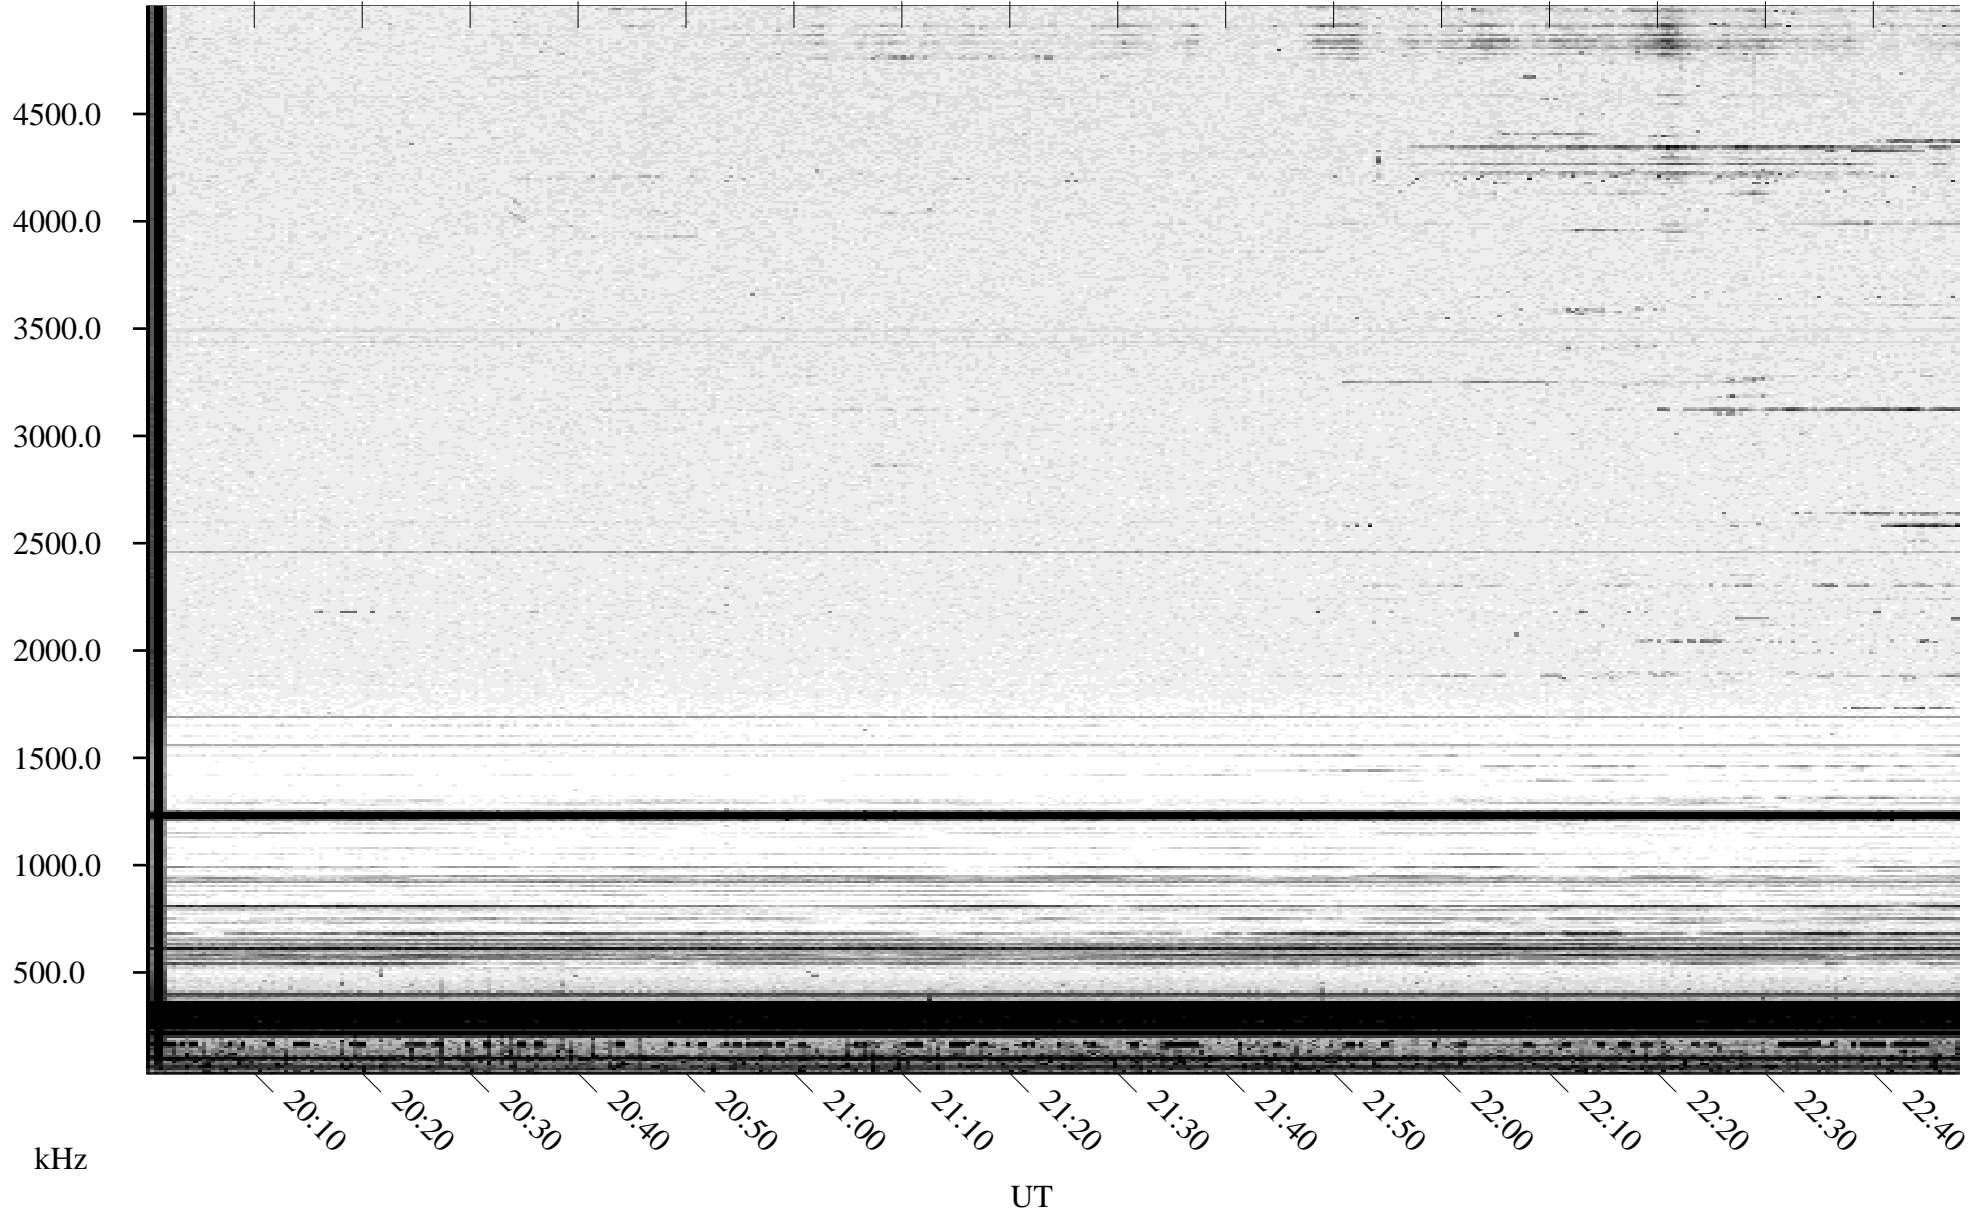

10/07/1994 Churchill, Manitoba

Linear Scale Black = 161 White = 15

ch94280l.r00m max_12

Page 1

10/07/1994 Churchill, Manitoba

Linear Scale Black = 161 White = 15

ch94280l.r00m max_12

Page 2

10/08/1994 Churchill, Manitoba

Linear Scale Black = 161 White = 15

ch94280l.r00m max_12

Page 3

10/08/1994 Churchill, Manitoba

Linear Scale Black = 161 White = 15

ch94280l.r00m max_12

Page 4

10/08/1994 Churchill, Manitoba

Linear Scale Black = 161 White = 15

ch94280l.r00m max_12

Page 5

10/08/1994 Churchill, Manitoba

Linear Scale Black = 161 White = 15

ch94280l.r00m max_12

Page 6

10/08/1994 Churchill, Manitoba

Linear Scale Black = 161 White = 15

ch94280l.r00m max_12

Page 7

10/08/1994 Churchill, Manitoba

Linear Scale Black = 161 White = 15

ch94280l.r00m max_12