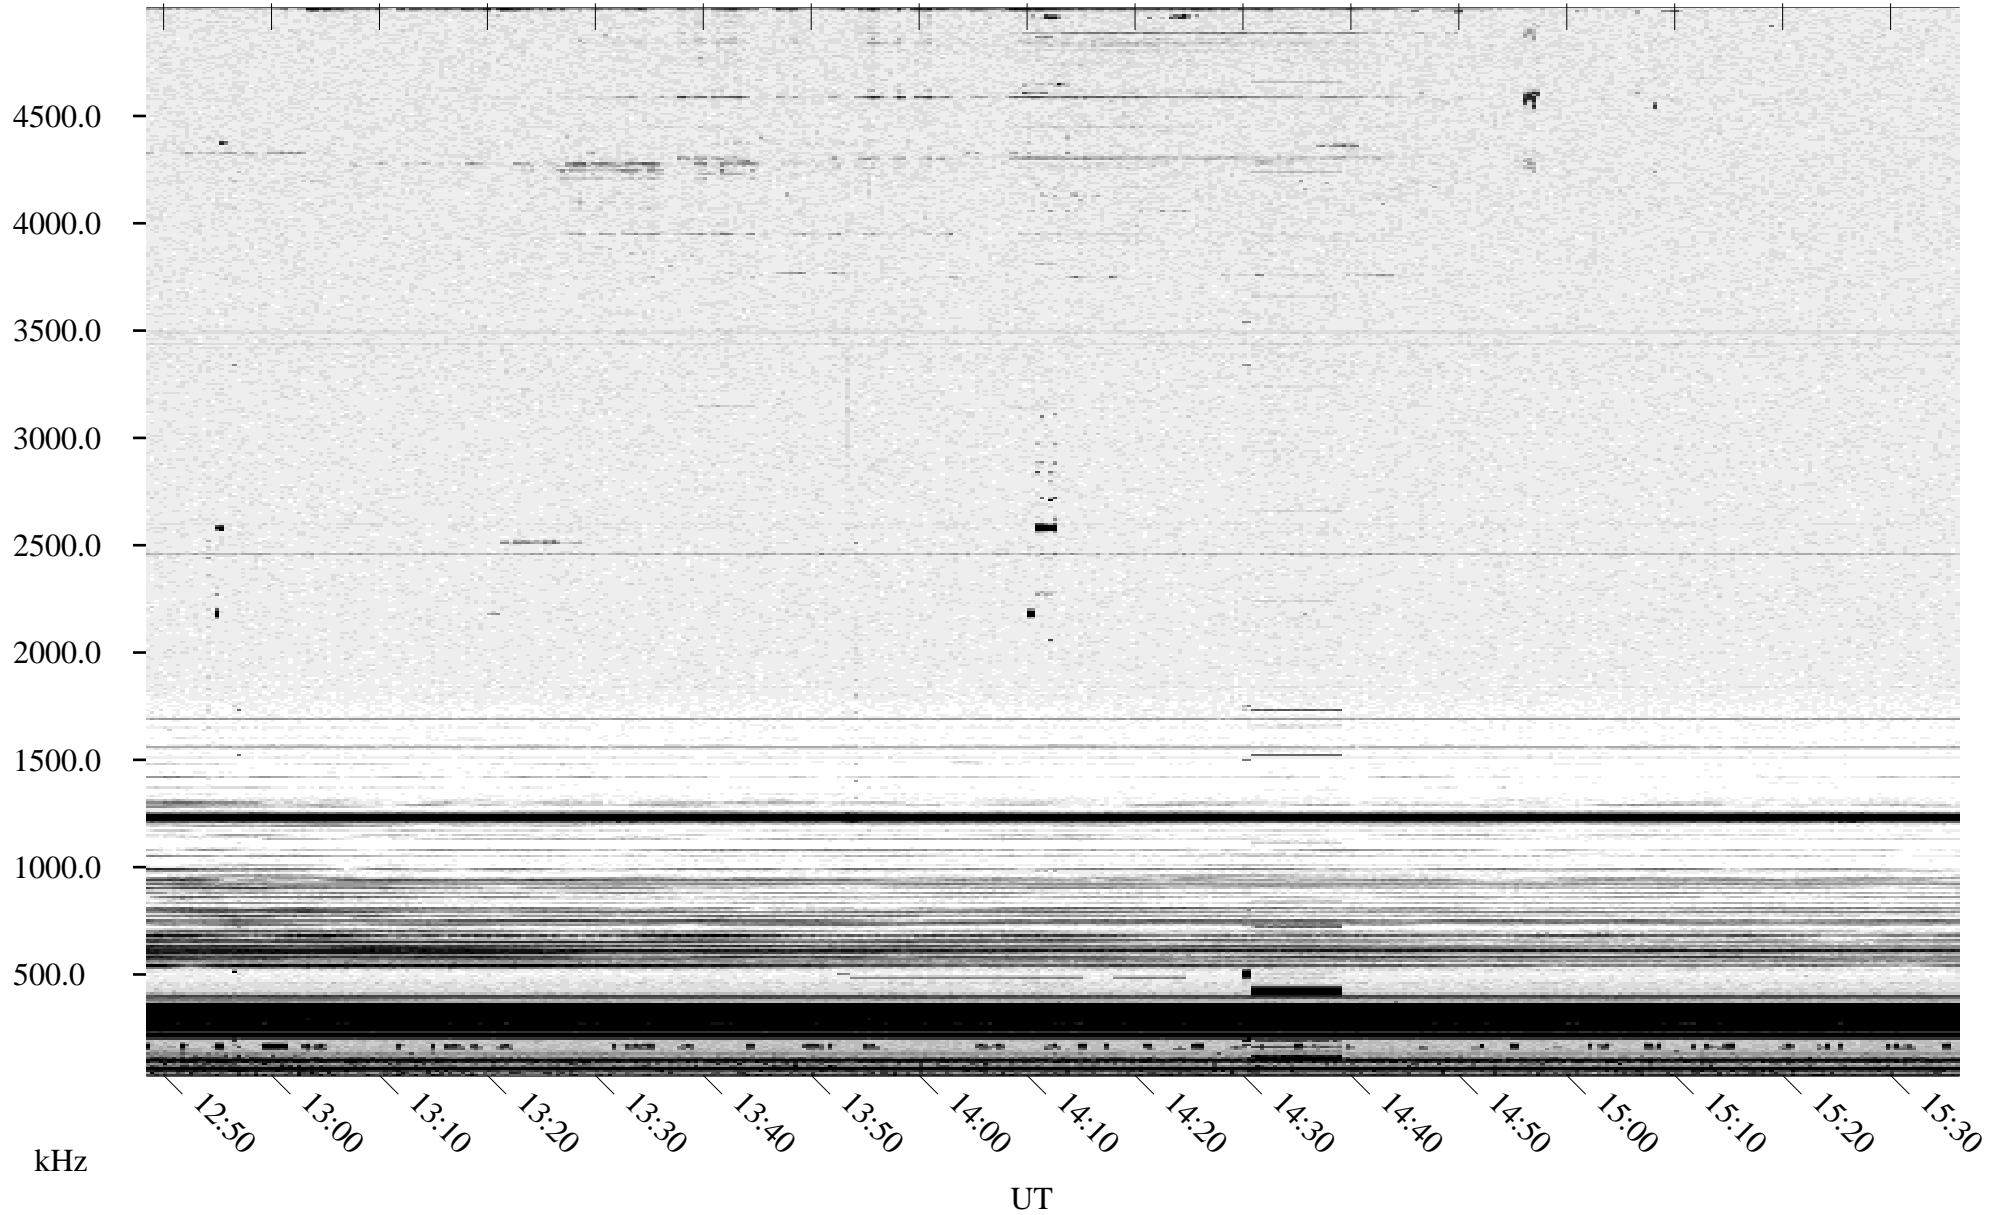

10/07/1994 Churchill, Manitoba

Linear Scale Black = 161 White = 15

ch94280l.r00m max_12

Page 1

10/07/1994 Churchill, Manitoba

Linear Scale Black = 161 White = 15

ch94280l.r00m max_12

Page 2

10/08/1994 Churchill, Manitoba

Linear Scale Black = 161 White = 15

ch94280l.r00m max_12

Page 3

10/08/1994 Churchill, Manitoba

Linear Scale Black = 161 White = 15

ch94280l.r00m max_12

Page 4

10/08/1994 Churchill, Manitoba

Linear Scale Black = 161 White = 15

ch94280l.r00m max_12

Page 5

10/08/1994 Churchill, Manitoba

Linear Scale Black = 161 White = 15

ch94280l.r00m max_12

Page 6

10/08/1994 Churchill, Manitoba

Linear Scale Black = 161 White = 15

ch94280l.r00m max_12

Page 7

10/08/1994 Churchill, Manitoba

Linear Scale Black = 161 White = 15

ch94280l.r00m max_12