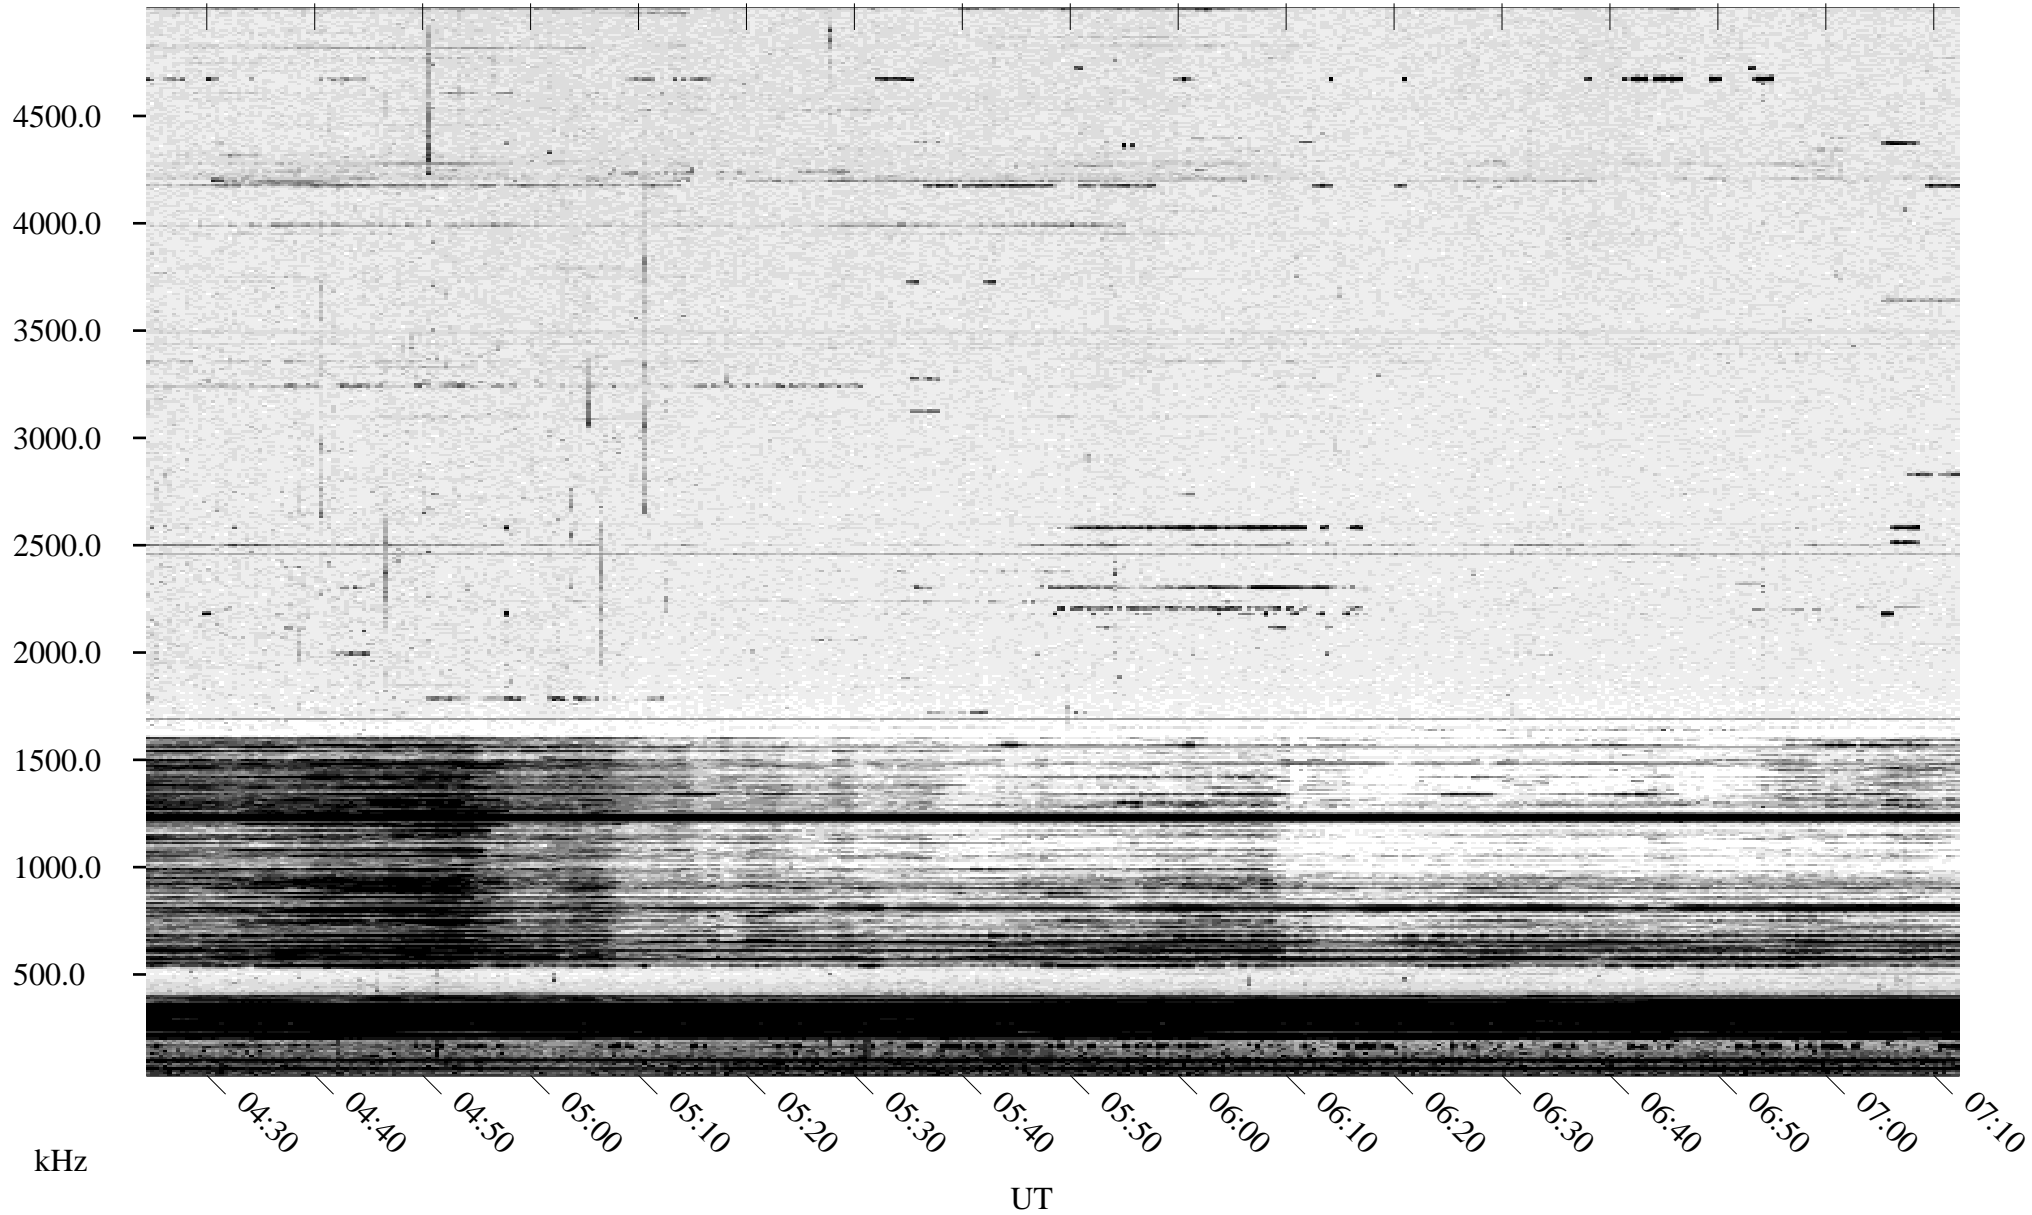

10/07/1994 Churchill, Manitoba

Linear Scale Black = 161 White = 15

ch94280l.r00m max_12

Page 1

10/07/1994 Churchill, Manitoba

Linear Scale Black = 161 White = 15

ch94280l.r00m max_12

Page 2

10/08/1994 Churchill, Manitoba

Linear Scale Black = 161 White = 15

ch94280l.r00m max_12

Page 3

10/08/1994 Churchill, Manitoba

Linear Scale Black = 161 White = 15

ch94280l.r00m max_12

Page 4

10/08/1994 Churchill, Manitoba

Linear Scale Black = 161 White = 15

ch94280l.r00m max_12

Page 5

10/08/1994 Churchill, Manitoba

Linear Scale Black = 161 White = 15

ch94280l.r00m max_12

Page 6

10/08/1994 Churchill, Manitoba

Linear Scale Black = 161 White = 15

ch94280l.r00m max_12

Page 7

10/08/1994 Churchill, Manitoba

Linear Scale Black = 161 White = 15

ch94280l.r00m max_12