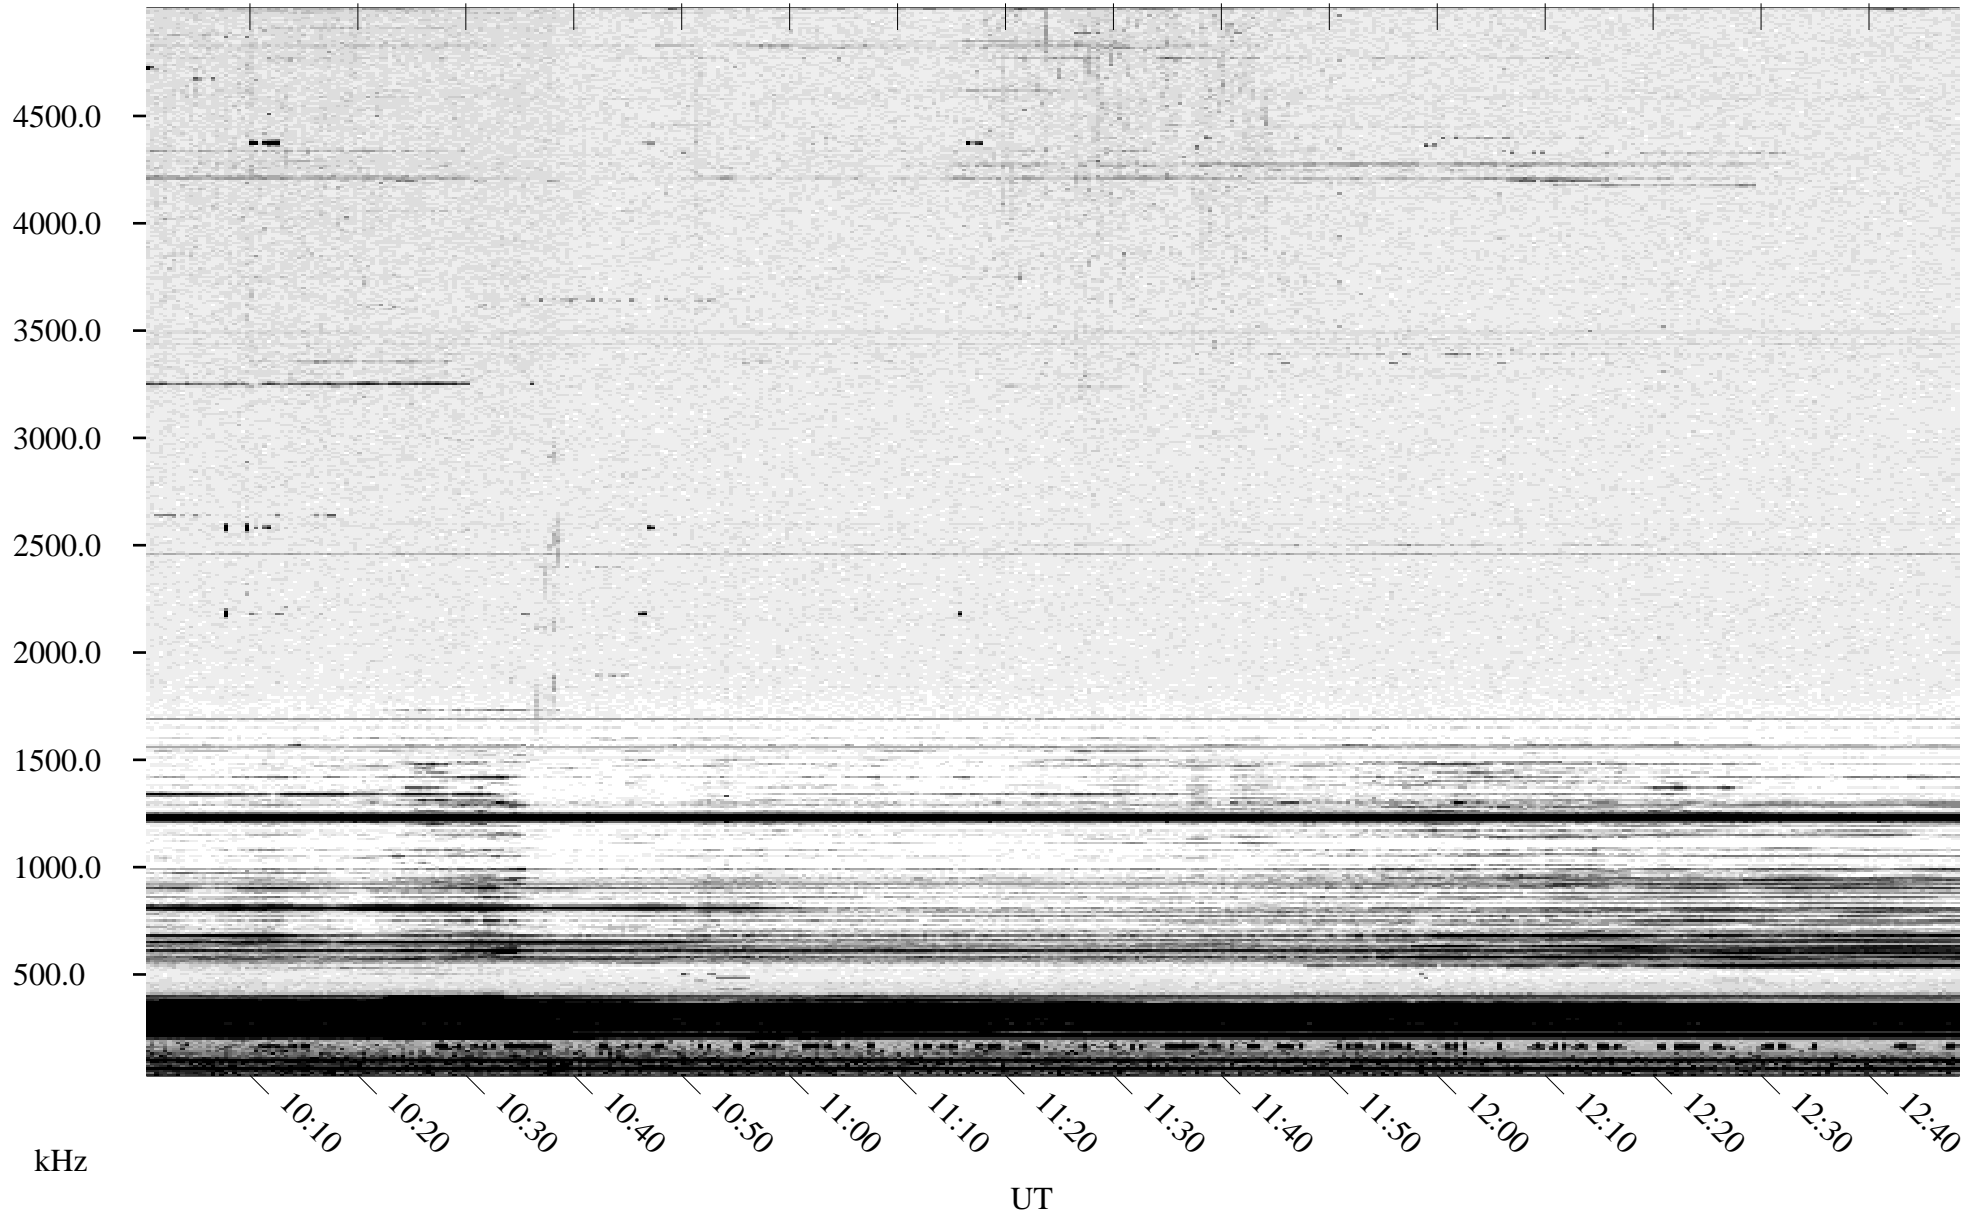

10/07/1994 Churchill, Manitoba

Linear Scale Black = 161 White = 15

ch94280l.r00m max_12

Page 1

10/07/1994 Churchill, Manitoba

Linear Scale Black = 161 White = 15

ch94280l.r00m max_12

Page 2

10/08/1994 Churchill, Manitoba

Linear Scale Black = 161 White = 15

ch94280l.r00m max_12

Page 3

10/08/1994 Churchill, Manitoba

Linear Scale Black = 161 White = 15

ch94280l.r00m max_12

Page 4

10/08/1994 Churchill, Manitoba

Linear Scale Black = 161 White = 15

ch94280l.r00m max_12

Page 5

10/08/1994 Churchill, Manitoba

Linear Scale Black = 161 White = 15

ch94280l.r00m max_12

Page 6

10/08/1994 Churchill, Manitoba

Linear Scale Black = 161 White = 15

ch94280l.r00m max_12

Page 7

10/08/1994 Churchill, Manitoba

Linear Scale Black = 161 White = 15

ch94280l.r00m max_12