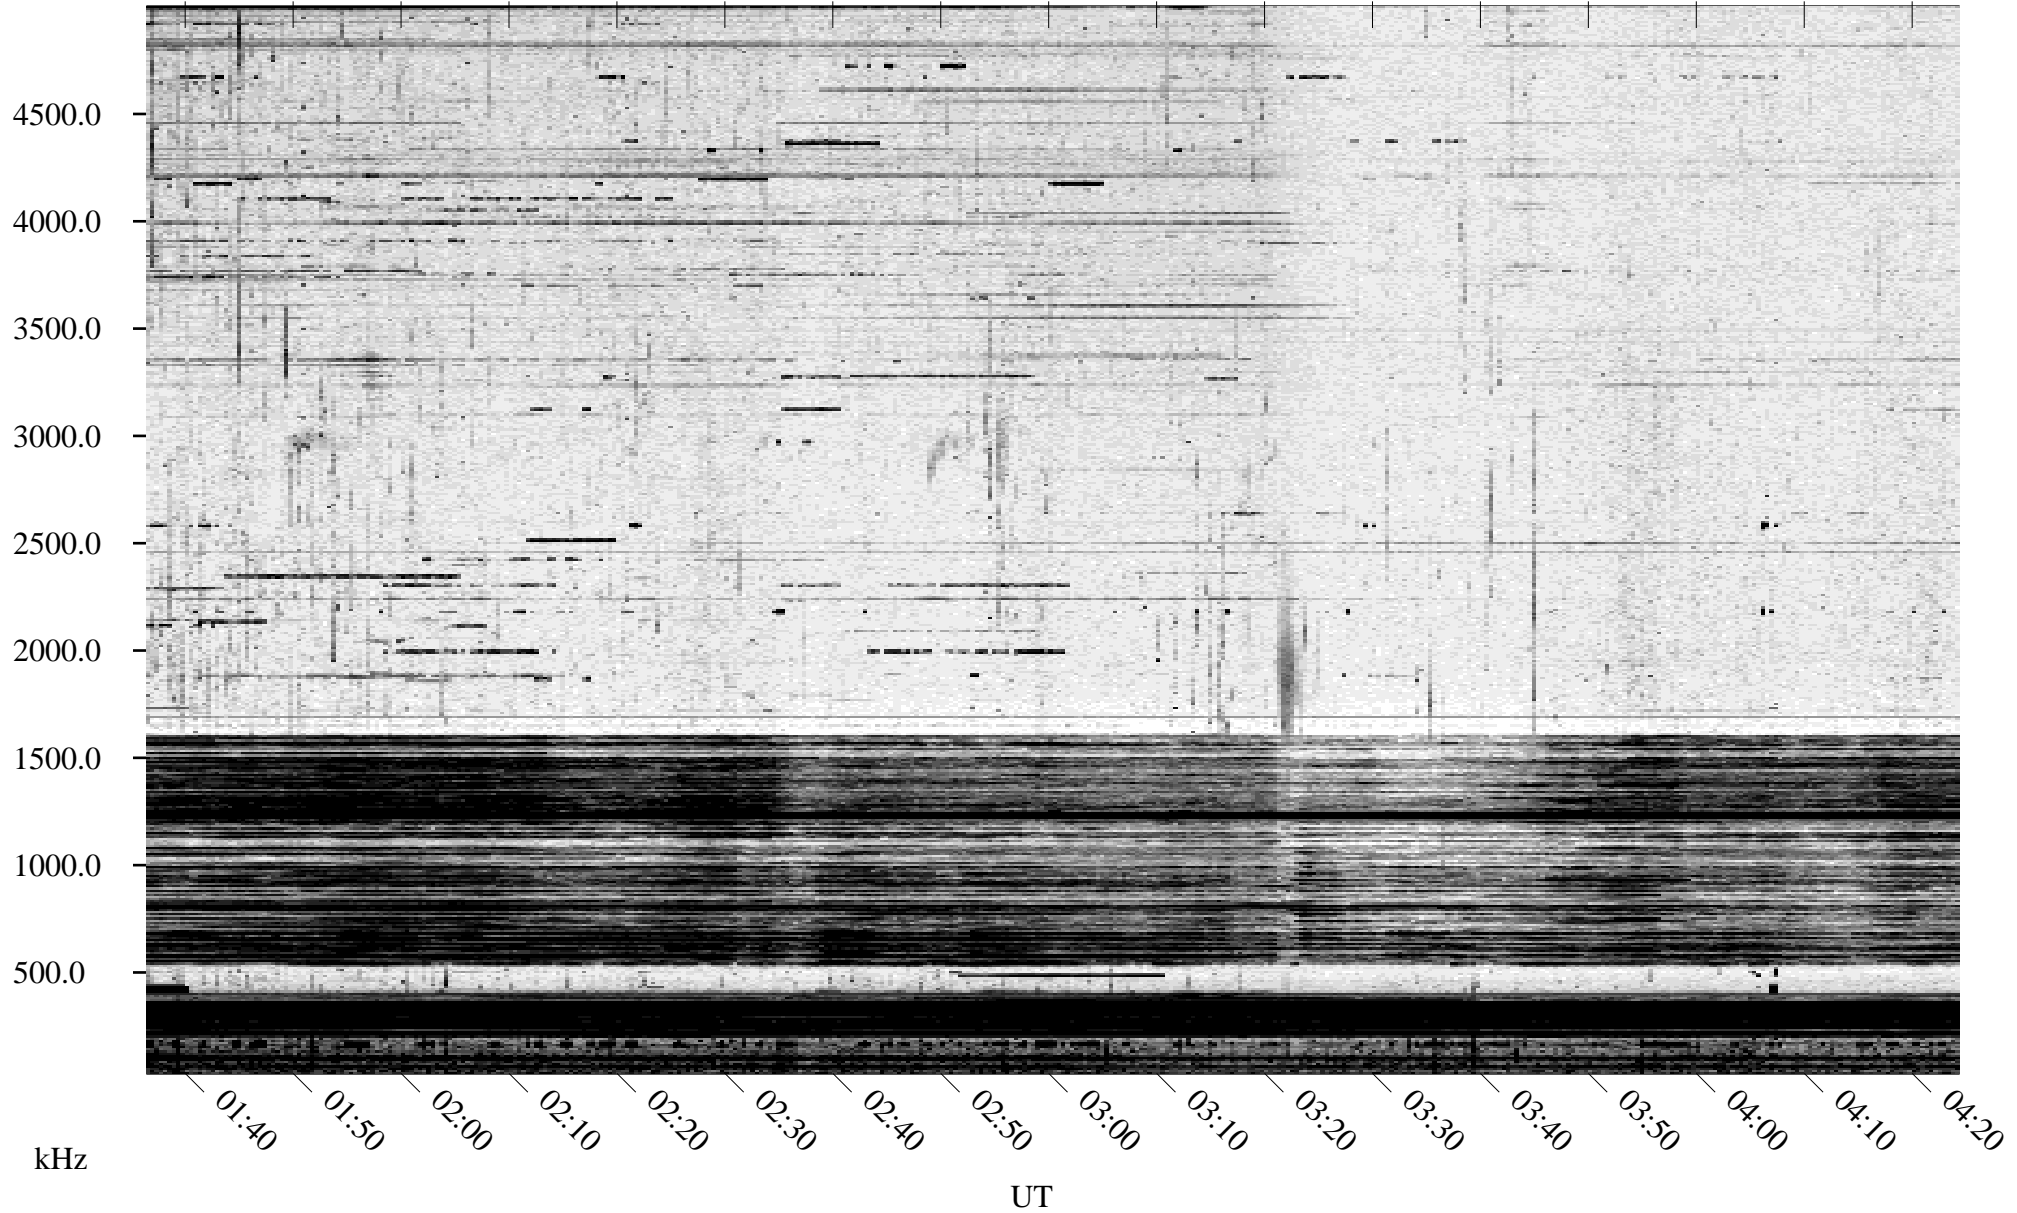

10/07/1994 Churchill, Manitoba

Linear Scale Black = 161 White = 15

ch94280l.r00m max_12

Page 1

10/07/1994 Churchill, Manitoba

Linear Scale Black = 161 White = 15

ch94280l.r00m max_12

Page 2

10/08/1994 Churchill, Manitoba

Linear Scale Black = 161 White = 15

ch94280l.r00m max_12

Page 3

10/08/1994 Churchill, Manitoba

Linear Scale Black = 161 White = 15

ch94280l.r00m max_12

Page 4

10/08/1994 Churchill, Manitoba

Linear Scale Black = 161 White = 15

ch94280l.r00m max_12

Page 5

10/08/1994 Churchill, Manitoba

Linear Scale Black = 161 White = 15

ch94280l.r00m max_12

Page 6

10/08/1994 Churchill, Manitoba

Linear Scale Black = 161 White = 15

ch94280l.r00m max_12

Page 7

10/08/1994 Churchill, Manitoba

Linear Scale Black = 161 White = 15

ch94280l.r00m max_12