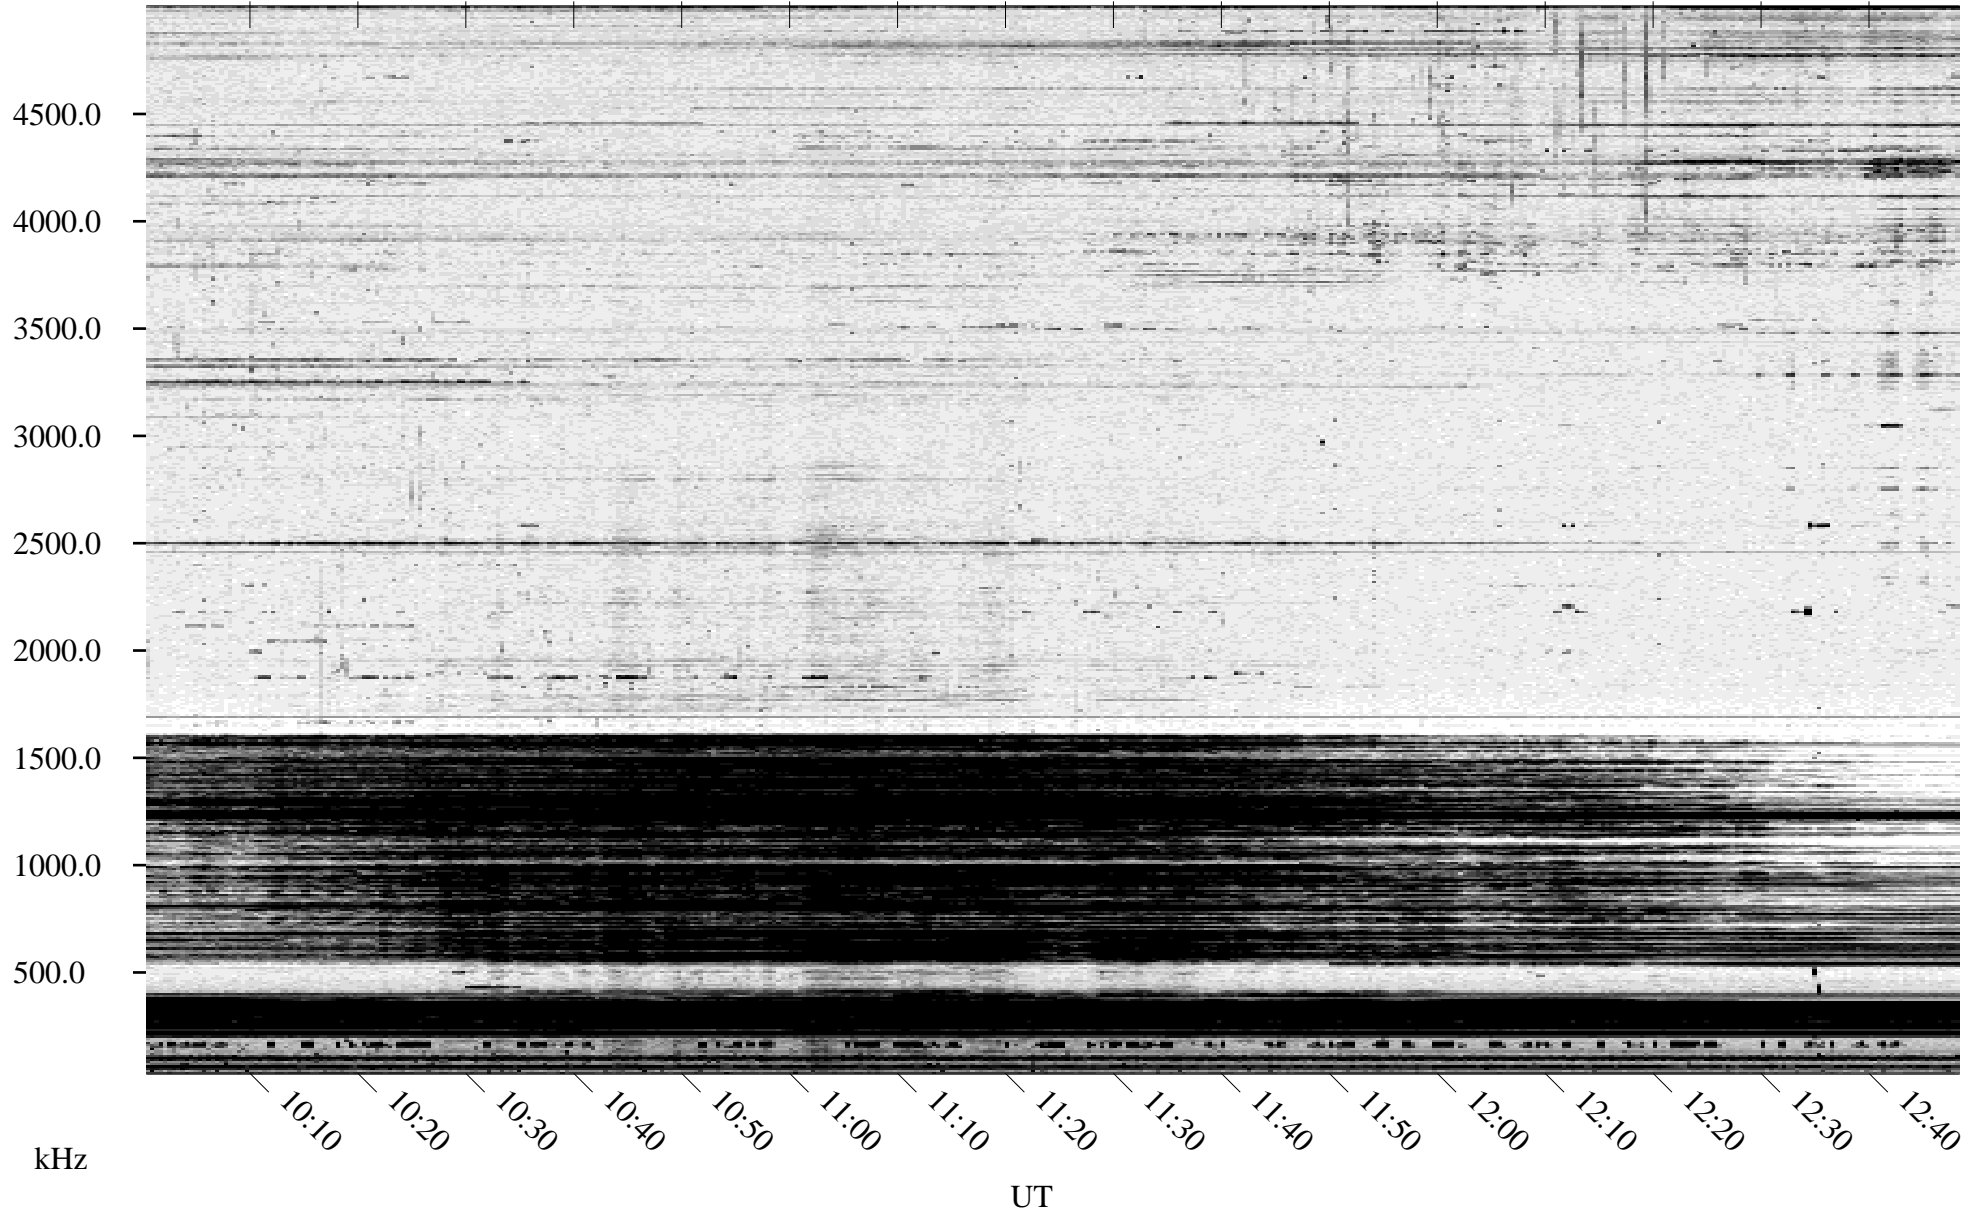

10/08/1994 Churchill, Manitoba

Linear Scale Black = 161 White = 15

ch942811.r00m max_12

Page 1

10/08/1994 Churchill, Manitoba

Linear Scale Black = 161 White = 15

ch942811.r00m max_12

Page 2

10/09/1994 Churchill, Manitoba

Linear Scale Black = 161 White = 15

ch94281l.r00m max_12

Page 3

10/09/1994 Churchill, Manitoba

Linear Scale Black = 161 White = 15

ch94281l.r00m max_12

Page 4

10/09/1994 Churchill, Manitoba

Linear Scale Black = 161 White = 15

ch942811.r00m max_12

Page 5

10/09/1994 Churchill, Manitoba

Linear Scale Black = 161 White = 15

ch94281l.r00m max_12

Page 6

10/09/1994 Churchill, Manitoba

Linear Scale Black = 161 White = 15

ch942811.r00m max_12

Page 7

10/09/1994 Churchill, Manitoba

Linear Scale Black = 161 White = 15

ch942811.r00m max_12