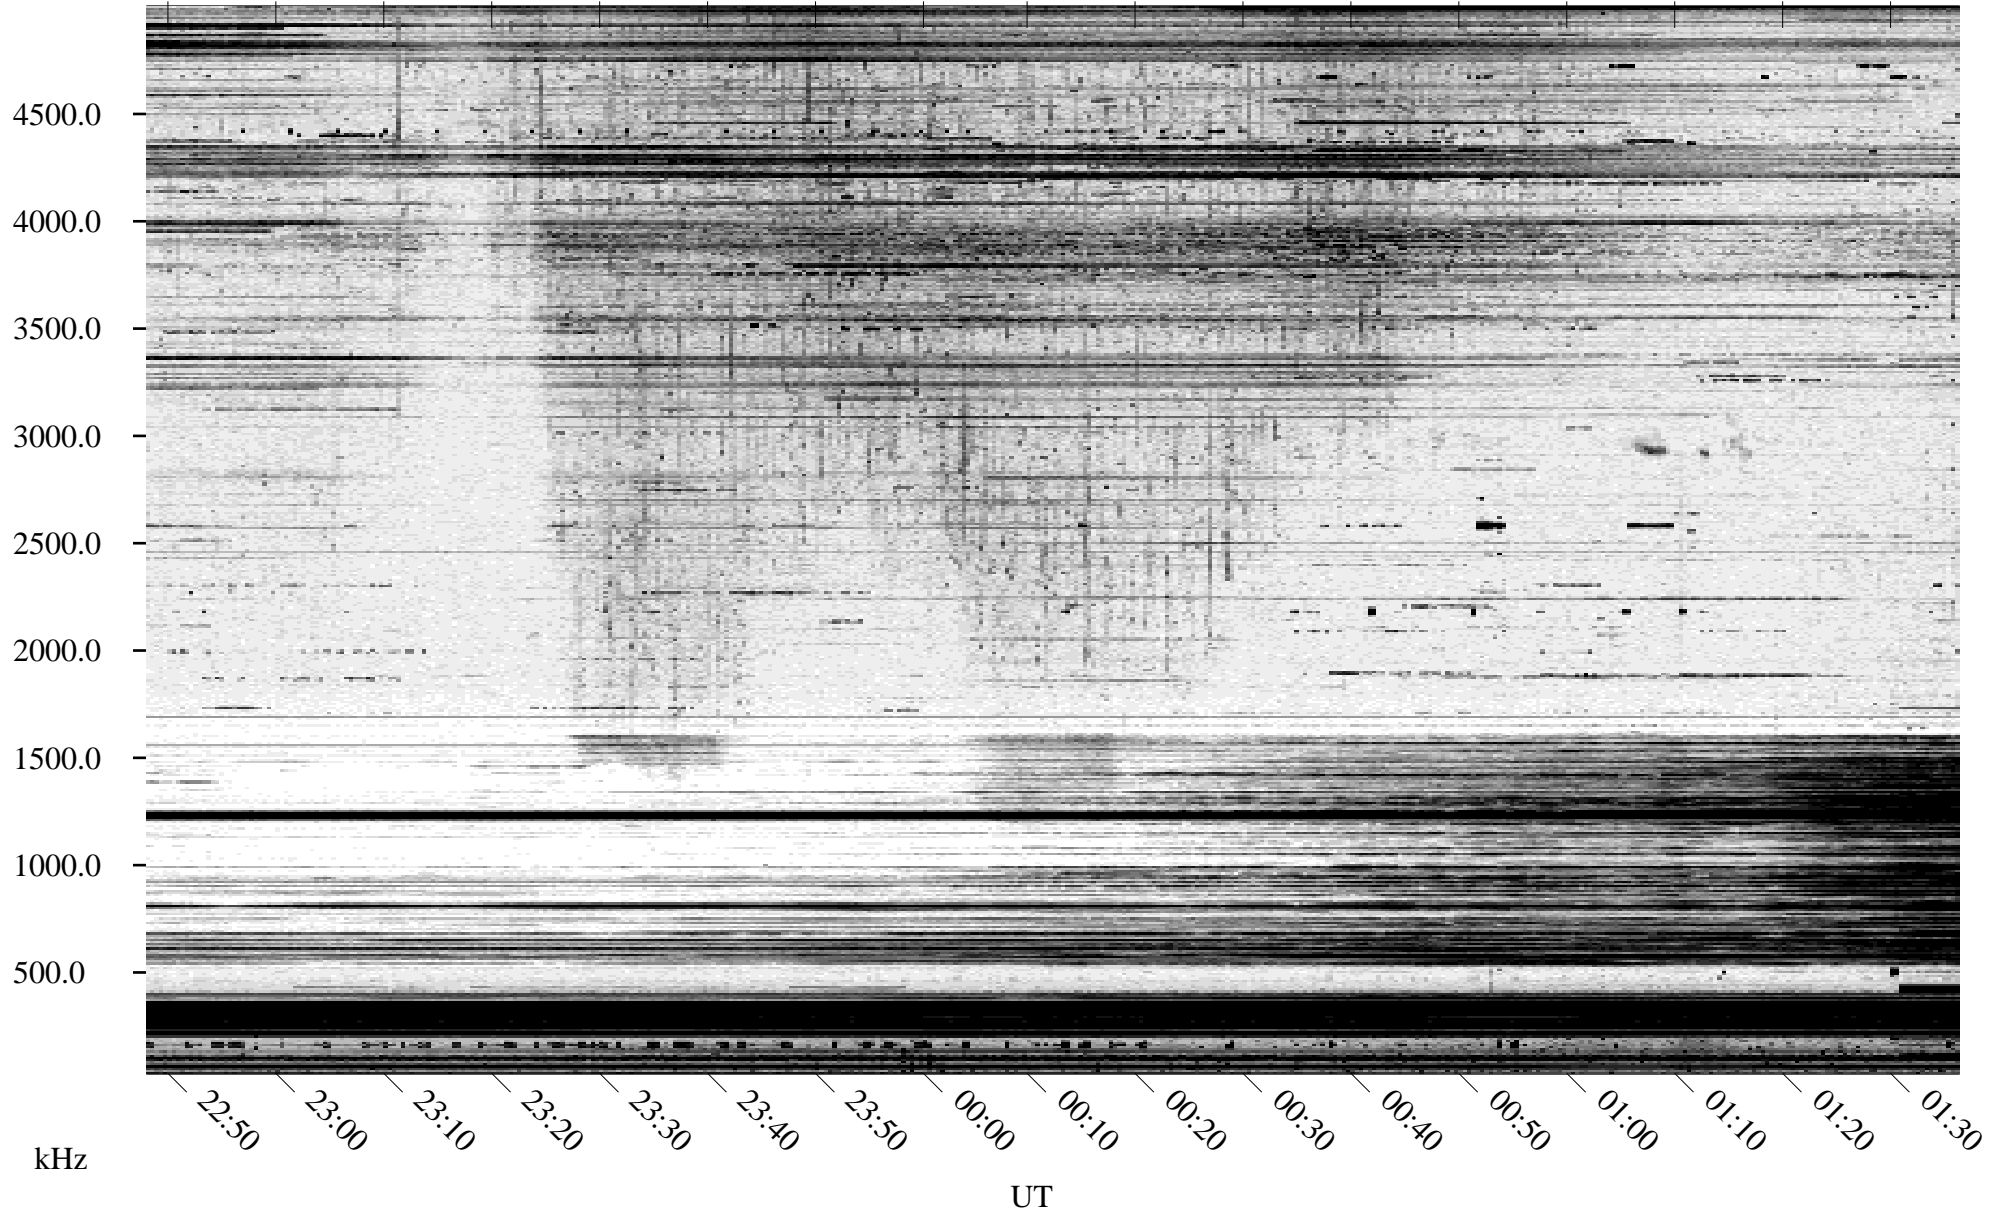

10/08/1994 Churchill, Manitoba

Linear Scale Black = 161 White = 15

ch942811.r00m max_12

Page 1

10/08/1994 Churchill, Manitoba

Linear Scale Black = 161 White = 15

ch942811.r00m max_12

Page 2

10/09/1994 Churchill, Manitoba

Linear Scale Black = 161 White = 15

ch94281l.r00m max_12

Page 3

10/09/1994 Churchill, Manitoba

Linear Scale Black = 161 White = 15

ch94281l.r00m max_12

Page 4

10/09/1994 Churchill, Manitoba

Linear Scale Black = 161 White = 15

ch942811.r00m max_12

Page 5

10/09/1994 Churchill, Manitoba

Linear Scale Black = 161 White = 15

ch94281l.r00m max_12

Page 6

10/09/1994 Churchill, Manitoba

Linear Scale Black = 161 White = 15

ch942811.r00m max_12

Page 7

10/09/1994 Churchill, Manitoba

Linear Scale Black = 161 White = 15

ch942811.r00m max_12