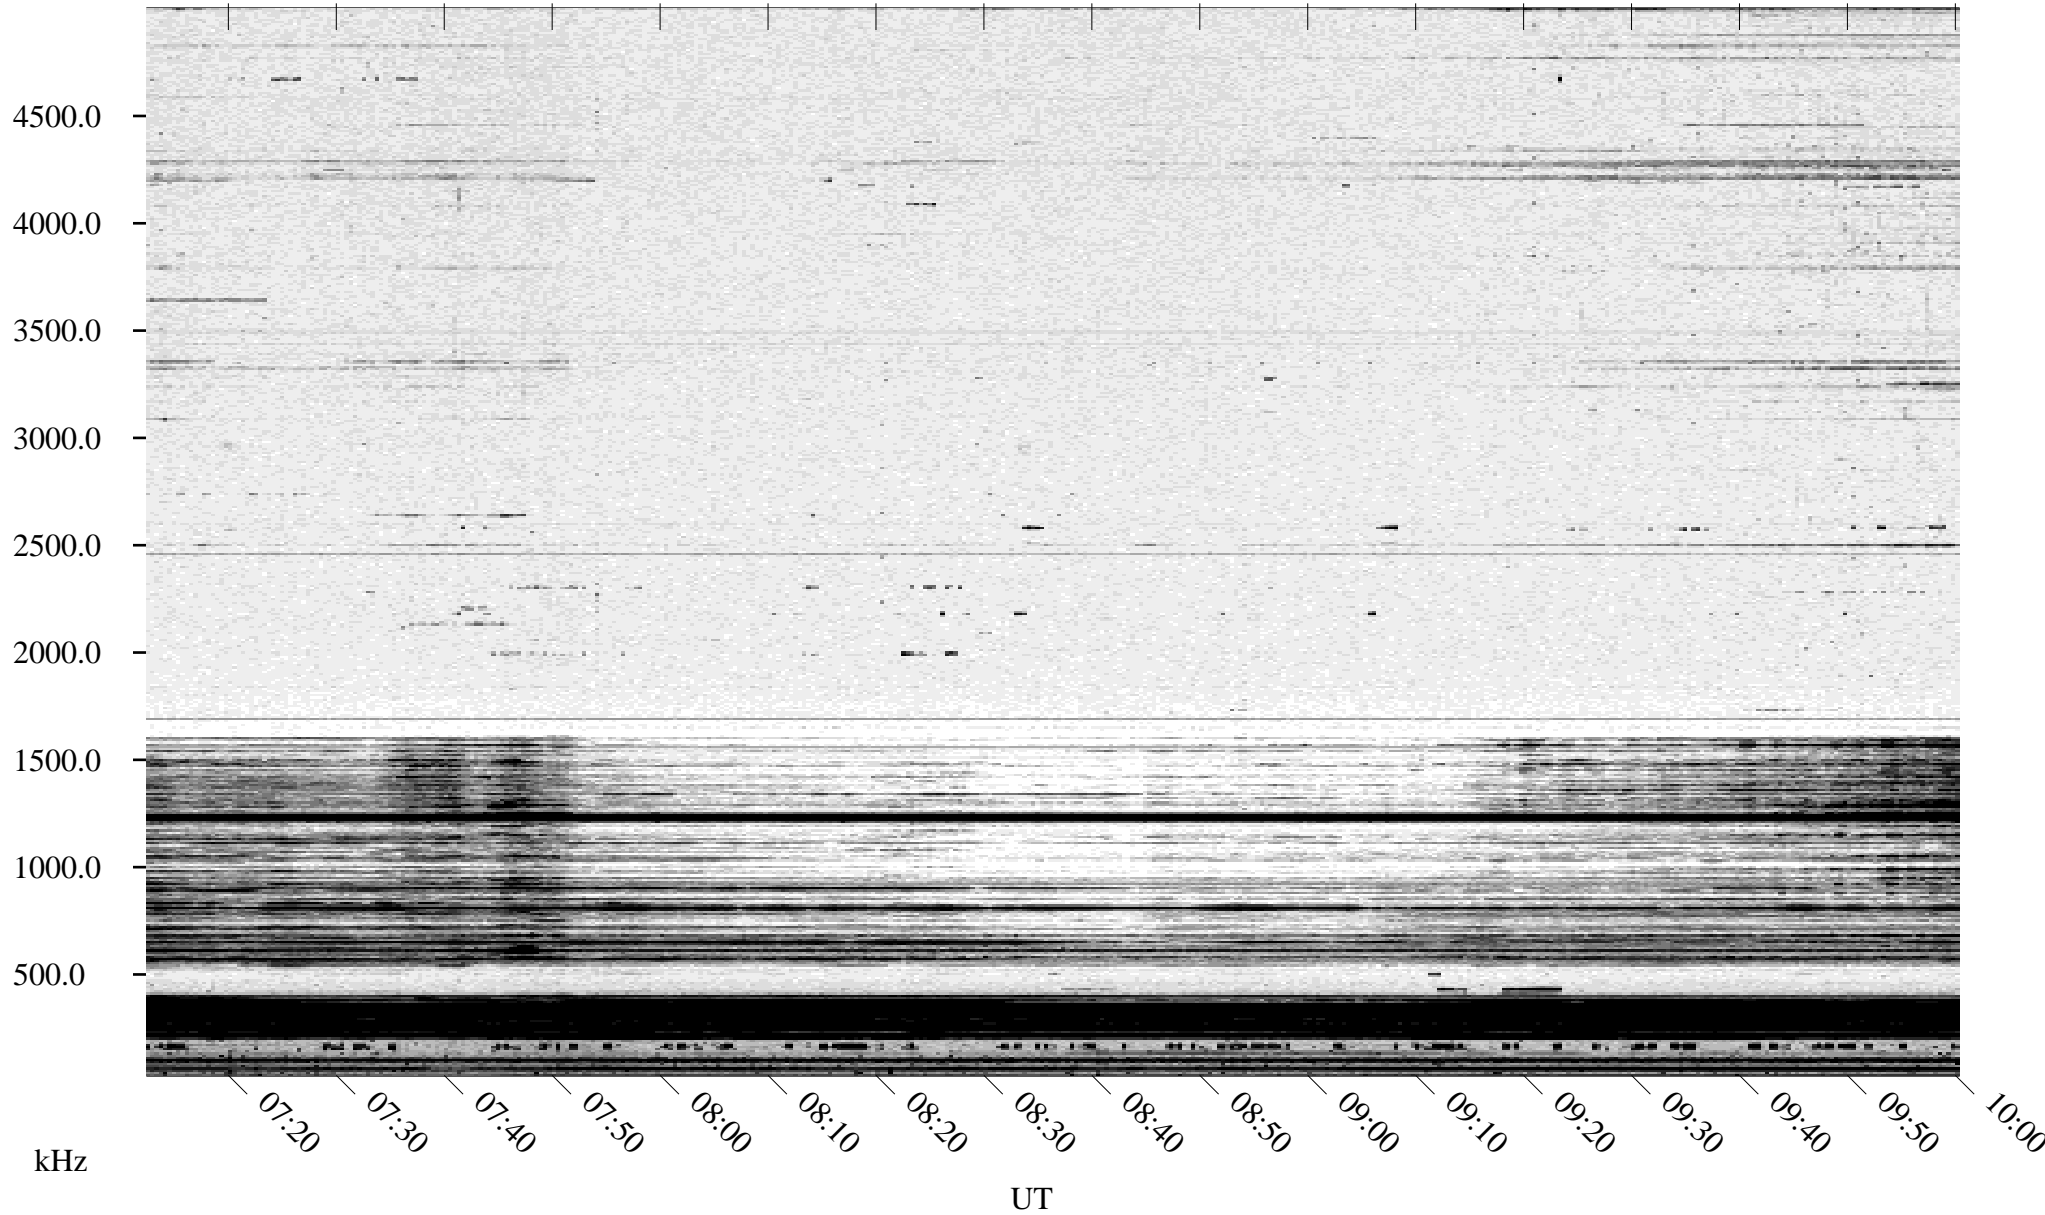

10/08/1994 Churchill, Manitoba

Linear Scale Black = 161 White = 15

ch942811.r00m max_12

Page 1

10/08/1994 Churchill, Manitoba

Linear Scale Black = 161 White = 15

ch942811.r00m max_12

Page 2

10/09/1994 Churchill, Manitoba

Linear Scale Black = 161 White = 15

ch94281l.r00m max_12

Page 3

10/09/1994 Churchill, Manitoba

Linear Scale Black = 161 White = 15

ch94281l.r00m max_12

Page 4

10/09/1994 Churchill, Manitoba

Linear Scale Black = 161 White = 15

ch942811.r00m max_12

Page 5

10/09/1994 Churchill, Manitoba

Linear Scale Black = 161 White = 15

ch94281l.r00m max_12

Page 6

10/09/1994 Churchill, Manitoba

Linear Scale Black = 161 White = 15

ch942811.r00m max_12

Page 7

10/09/1994 Churchill, Manitoba

Linear Scale Black = 161 White = 15

ch942811.r00m max_12