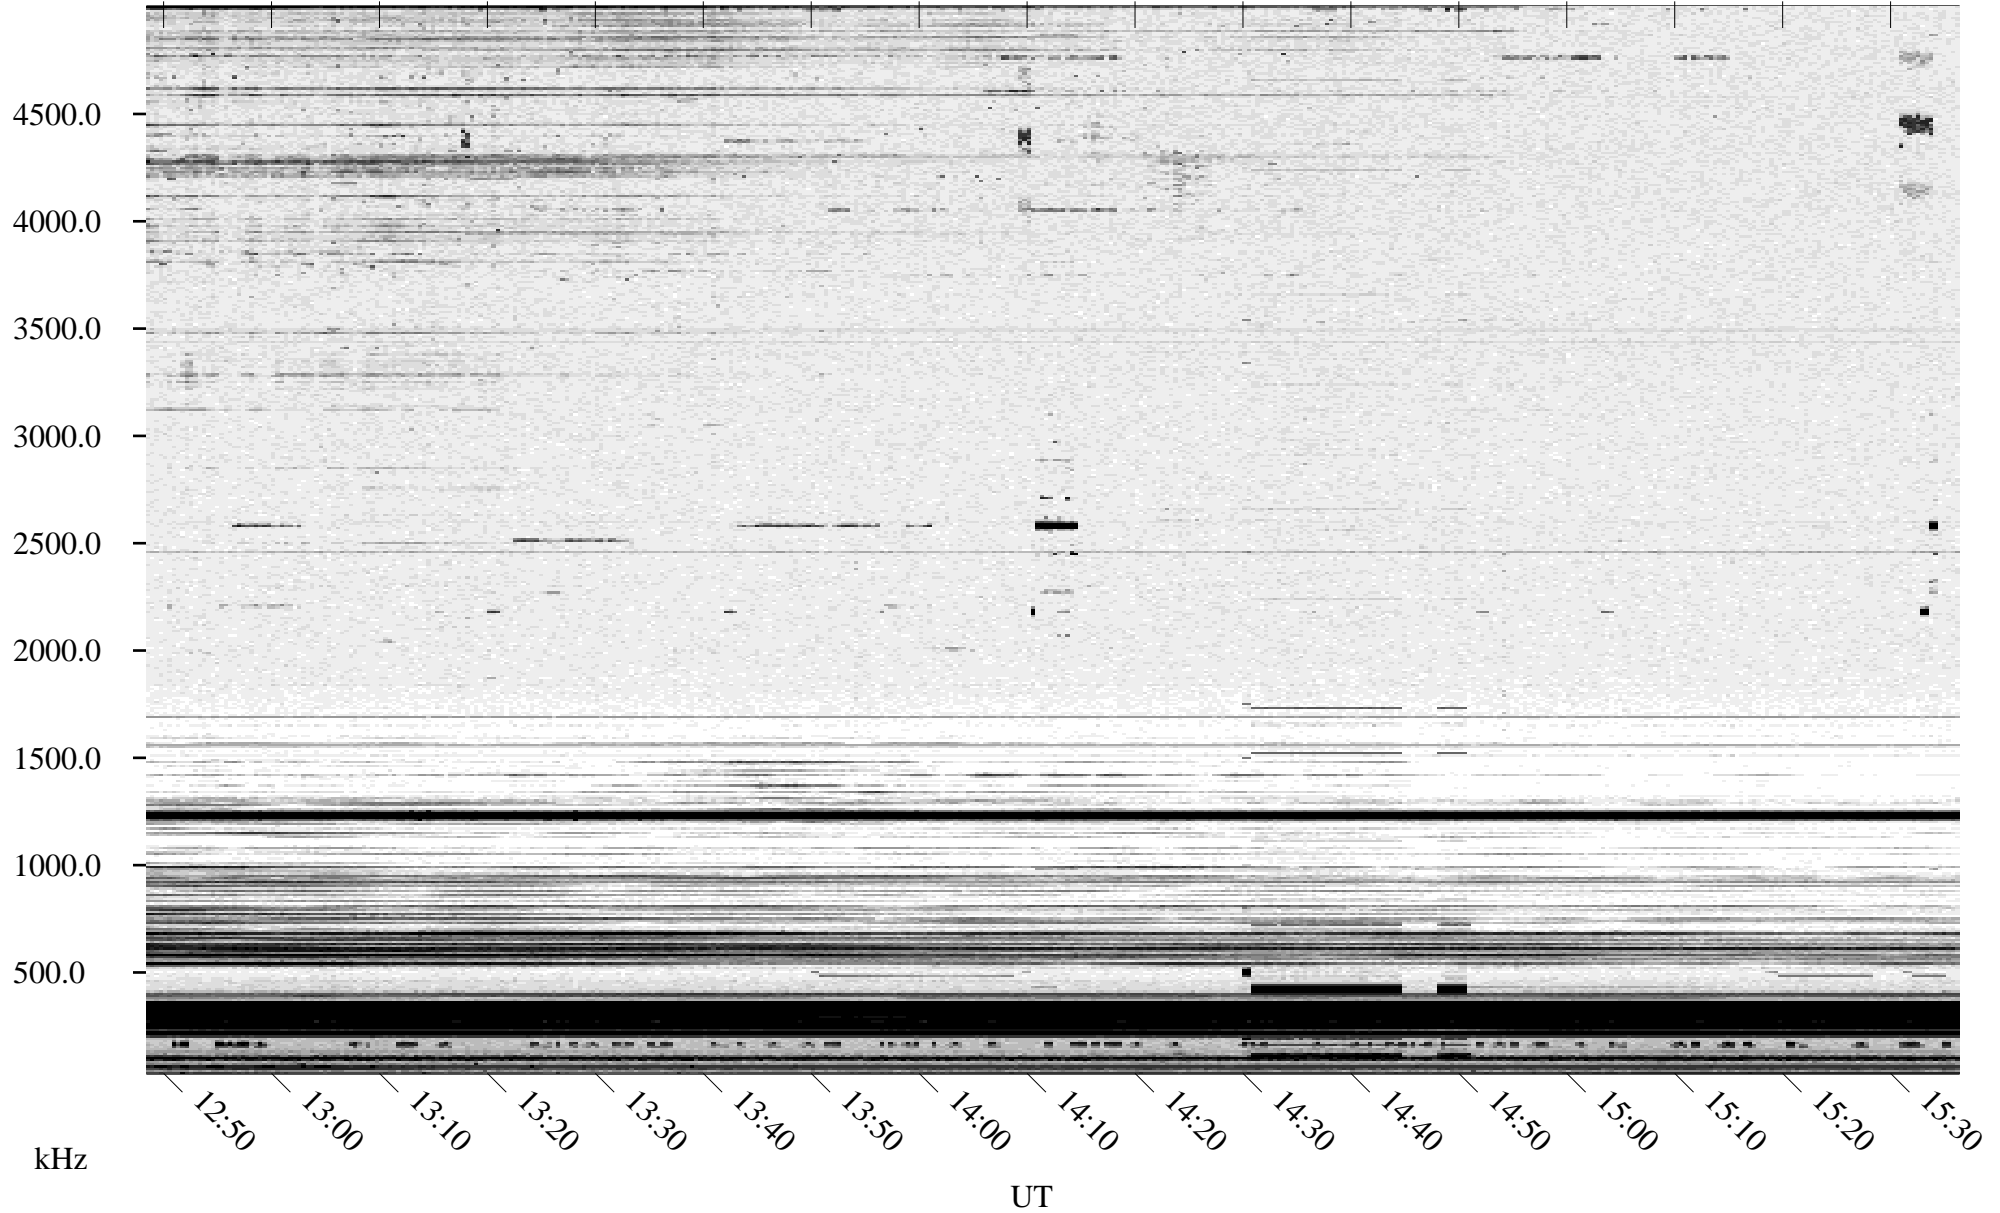

10/08/1994 Churchill, Manitoba

Linear Scale Black = 161 White = 15

ch942811.r00m max_12

Page 1

10/08/1994 Churchill, Manitoba

Linear Scale Black = 161 White = 15

ch942811.r00m max_12

Page 2

10/09/1994 Churchill, Manitoba

Linear Scale Black = 161 White = 15

ch94281l.r00m max_12

Page 3

10/09/1994 Churchill, Manitoba

Linear Scale Black = 161 White = 15

ch94281l.r00m max_12

Page 4

10/09/1994 Churchill, Manitoba

Linear Scale Black = 161 White = 15

ch942811.r00m max_12

Page 5

10/09/1994 Churchill, Manitoba

Linear Scale Black = 161 White = 15

ch94281l.r00m max_12

Page 6

10/09/1994 Churchill, Manitoba

Linear Scale Black = 161 White = 15

ch942811.r00m max_12

Page 7

10/09/1994 Churchill, Manitoba

Linear Scale Black = 161 White = 15

ch942811.r00m max_12