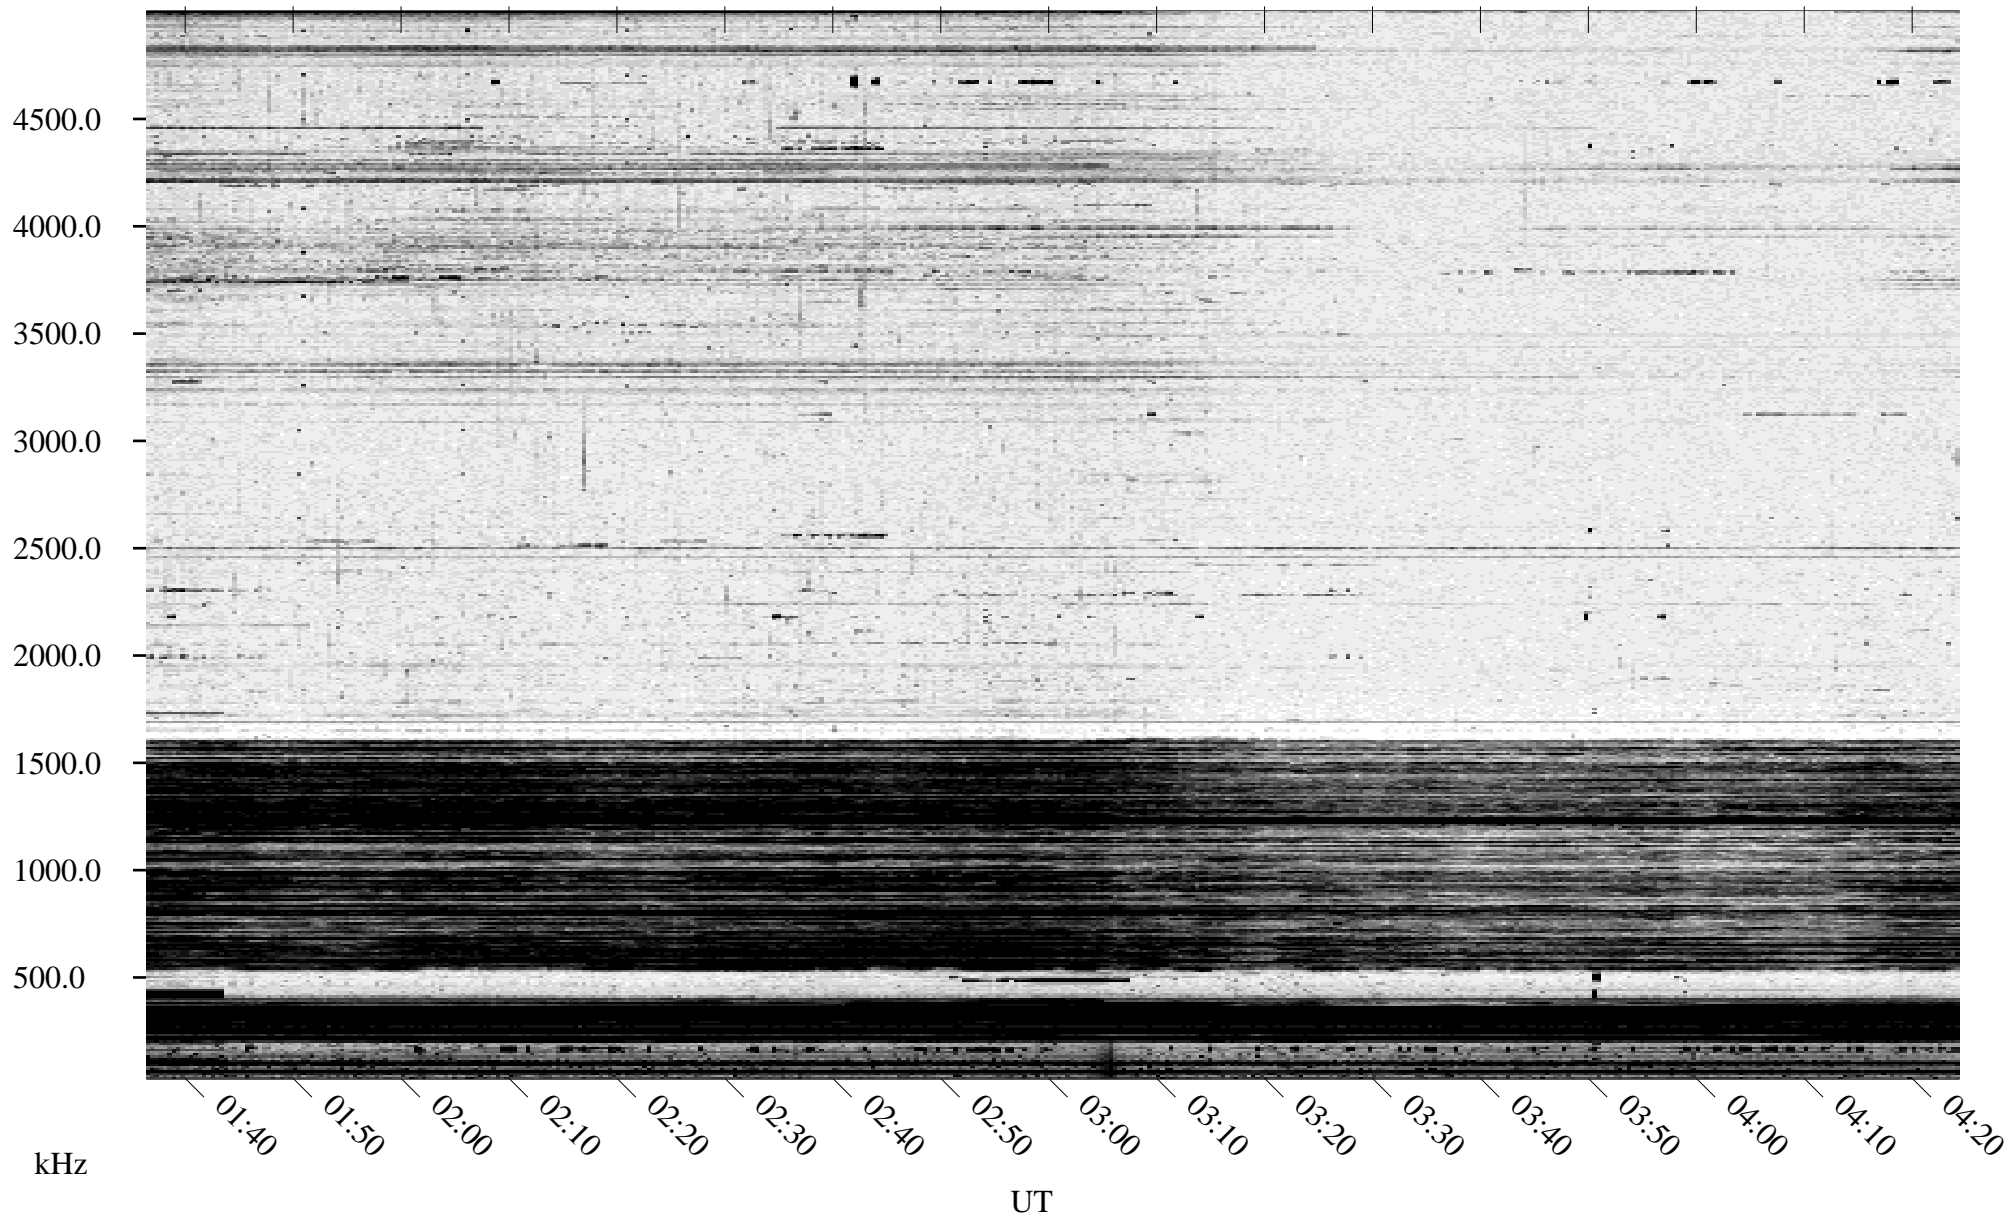

10/08/1994 Churchill, Manitoba

Linear Scale Black = 161 White = 15

ch942811.r00m max_12

Page 1

10/08/1994 Churchill, Manitoba

Linear Scale Black = 161 White = 15

ch942811.r00m max_12

Page 2

10/09/1994 Churchill, Manitoba

Linear Scale Black = 161 White = 15

ch94281l.r00m max_12

Page 3

10/09/1994 Churchill, Manitoba

Linear Scale Black = 161 White = 15

ch94281l.r00m max_12

Page 4

10/09/1994 Churchill, Manitoba

Linear Scale Black = 161 White = 15

ch942811.r00m max_12

Page 5

10/09/1994 Churchill, Manitoba

Linear Scale Black = 161 White = 15

ch94281l.r00m max_12

Page 6

10/09/1994 Churchill, Manitoba

Linear Scale Black = 161 White = 15

ch942811.r00m max_12

Page 7

10/09/1994 Churchill, Manitoba

Linear Scale Black = 161 White = 15

ch942811.r00m max_12