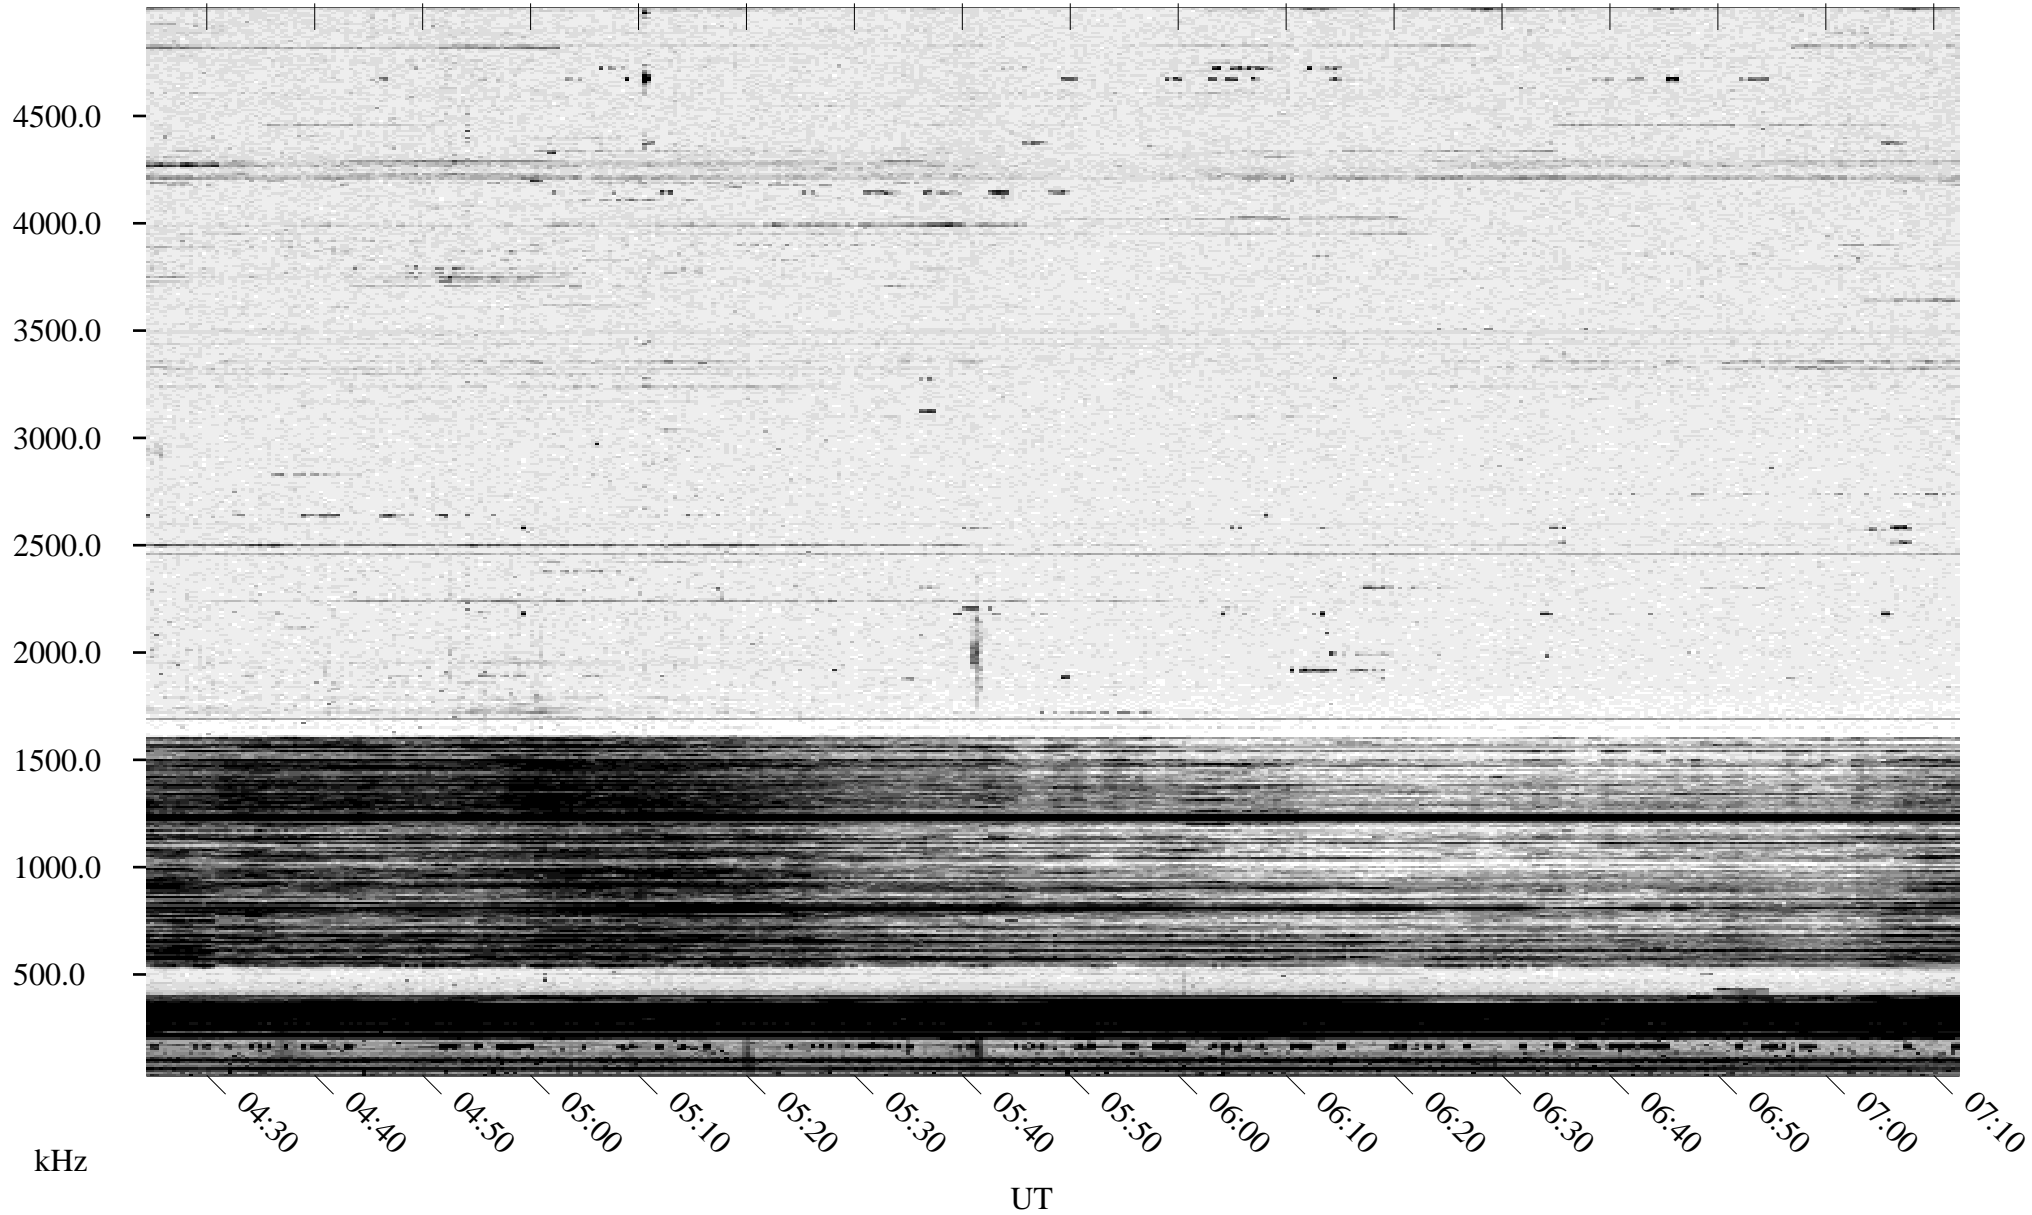

10/08/1994 Churchill, Manitoba

Linear Scale Black = 161 White = 15

ch942811.r00m max_12

Page 1

10/08/1994 Churchill, Manitoba

Linear Scale Black = 161 White = 15

ch942811.r00m max_12

Page 2

10/09/1994 Churchill, Manitoba

Linear Scale Black = 161 White = 15

ch94281l.r00m max_12

Page 3

10/09/1994 Churchill, Manitoba

Linear Scale Black = 161 White = 15

ch94281l.r00m max_12

Page 4

10/09/1994 Churchill, Manitoba

Linear Scale Black = 161 White = 15

ch942811.r00m max_12

Page 5

10/09/1994 Churchill, Manitoba

Linear Scale Black = 161 White = 15

ch94281l.r00m max_12

Page 6

10/09/1994 Churchill, Manitoba

Linear Scale Black = 161 White = 15

ch942811.r00m max_12

Page 7

10/09/1994 Churchill, Manitoba

Linear Scale Black = 161 White = 15

ch942811.r00m max_12