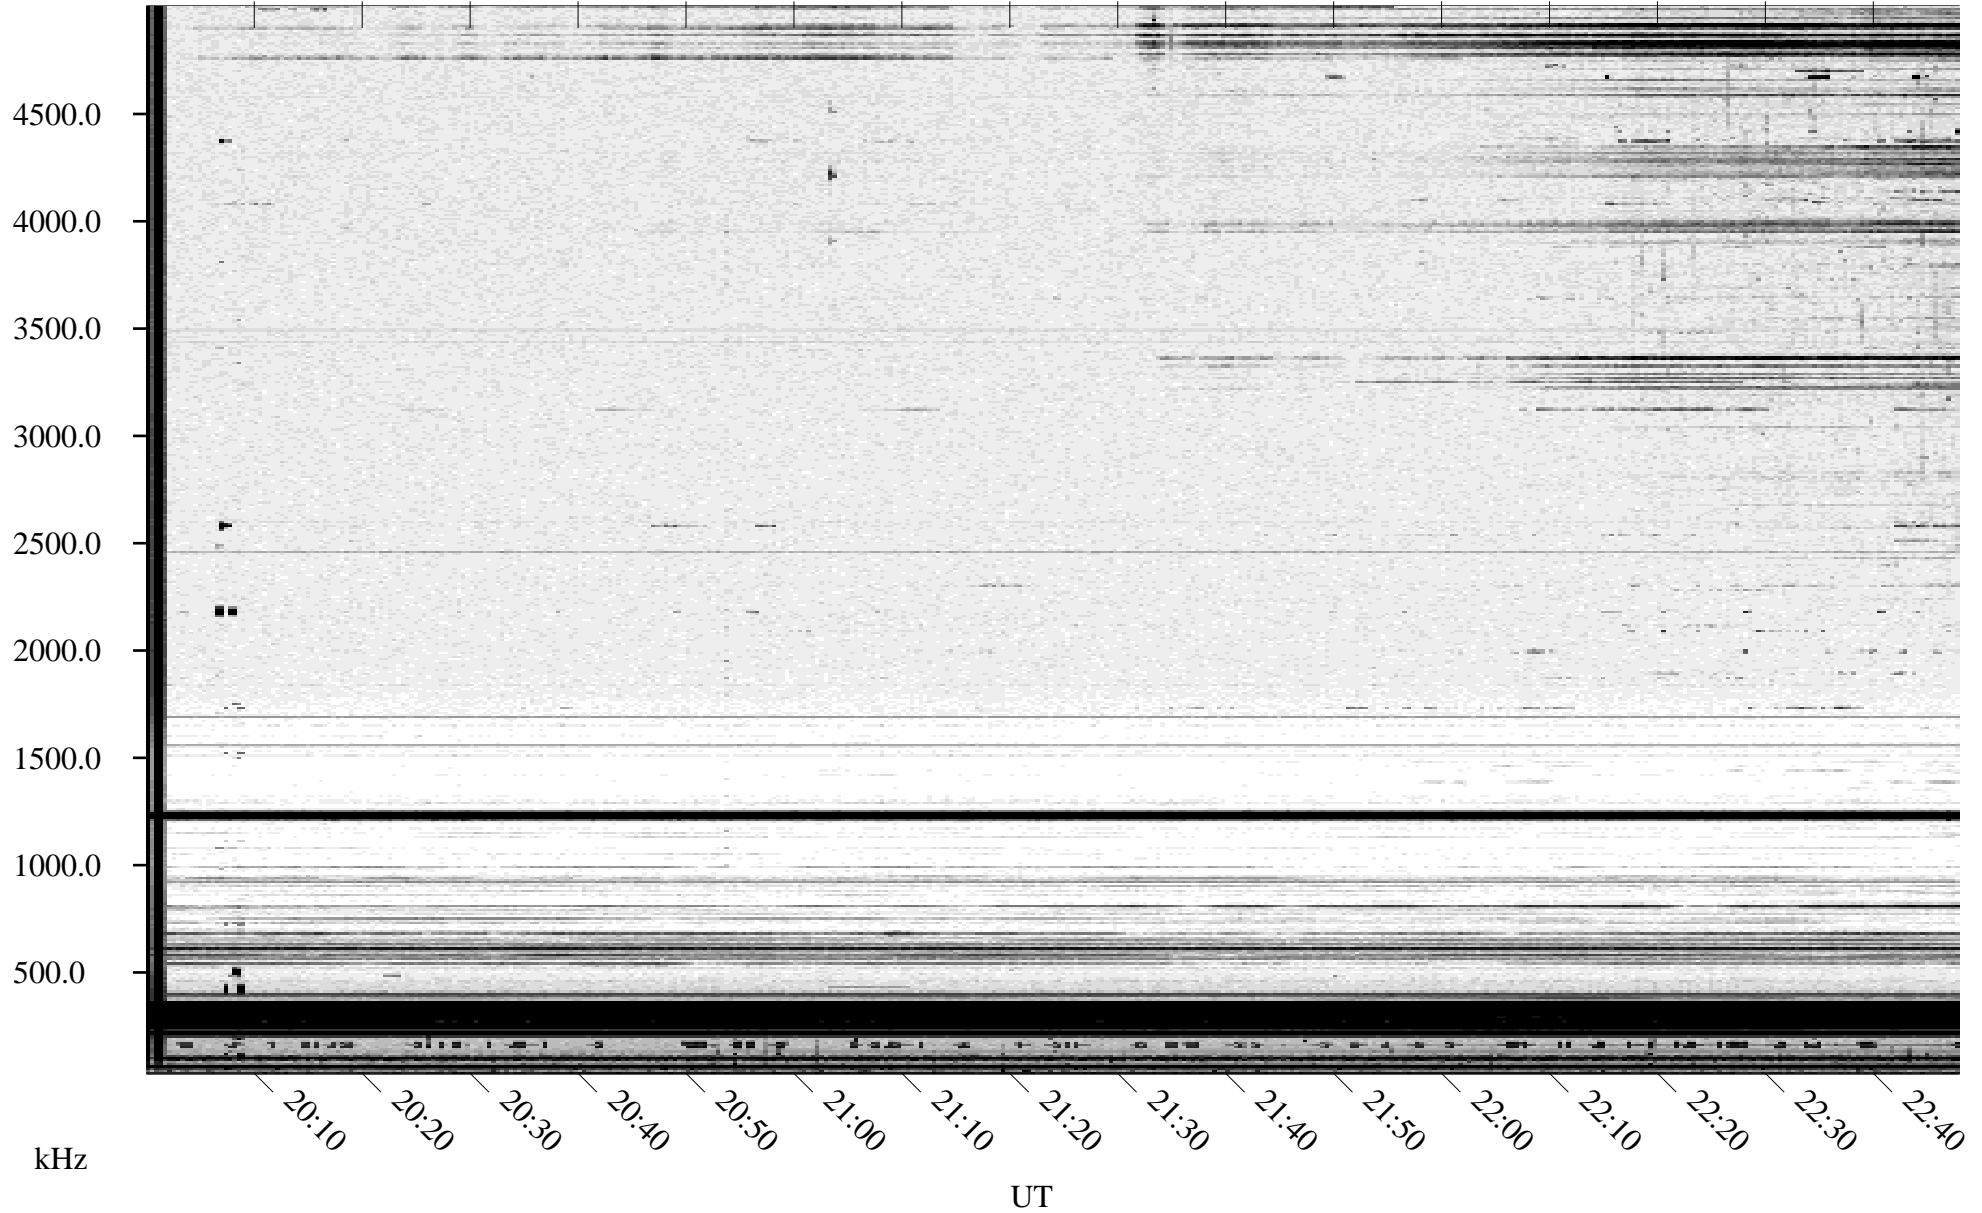

10/08/1994 Churchill, Manitoba

Linear Scale Black = 161 White = 15

ch942811.r00m max_12

Page 1

10/08/1994 Churchill, Manitoba

Linear Scale Black = 161 White = 15

ch942811.r00m max_12

Page 2

10/09/1994 Churchill, Manitoba

Linear Scale Black = 161 White = 15

ch94281l.r00m max_12

Page 3

10/09/1994 Churchill, Manitoba

Linear Scale Black = 161 White = 15

ch94281l.r00m max_12

Page 4

10/09/1994 Churchill, Manitoba

Linear Scale Black = 161 White = 15

ch942811.r00m max_12

Page 5

10/09/1994 Churchill, Manitoba

Linear Scale Black = 161 White = 15

ch94281l.r00m max_12

Page 6

10/09/1994 Churchill, Manitoba

Linear Scale Black = 161 White = 15

ch942811.r00m max_12

Page 7

10/09/1994 Churchill, Manitoba

Linear Scale Black = 161 White = 15

ch942811.r00m max_12